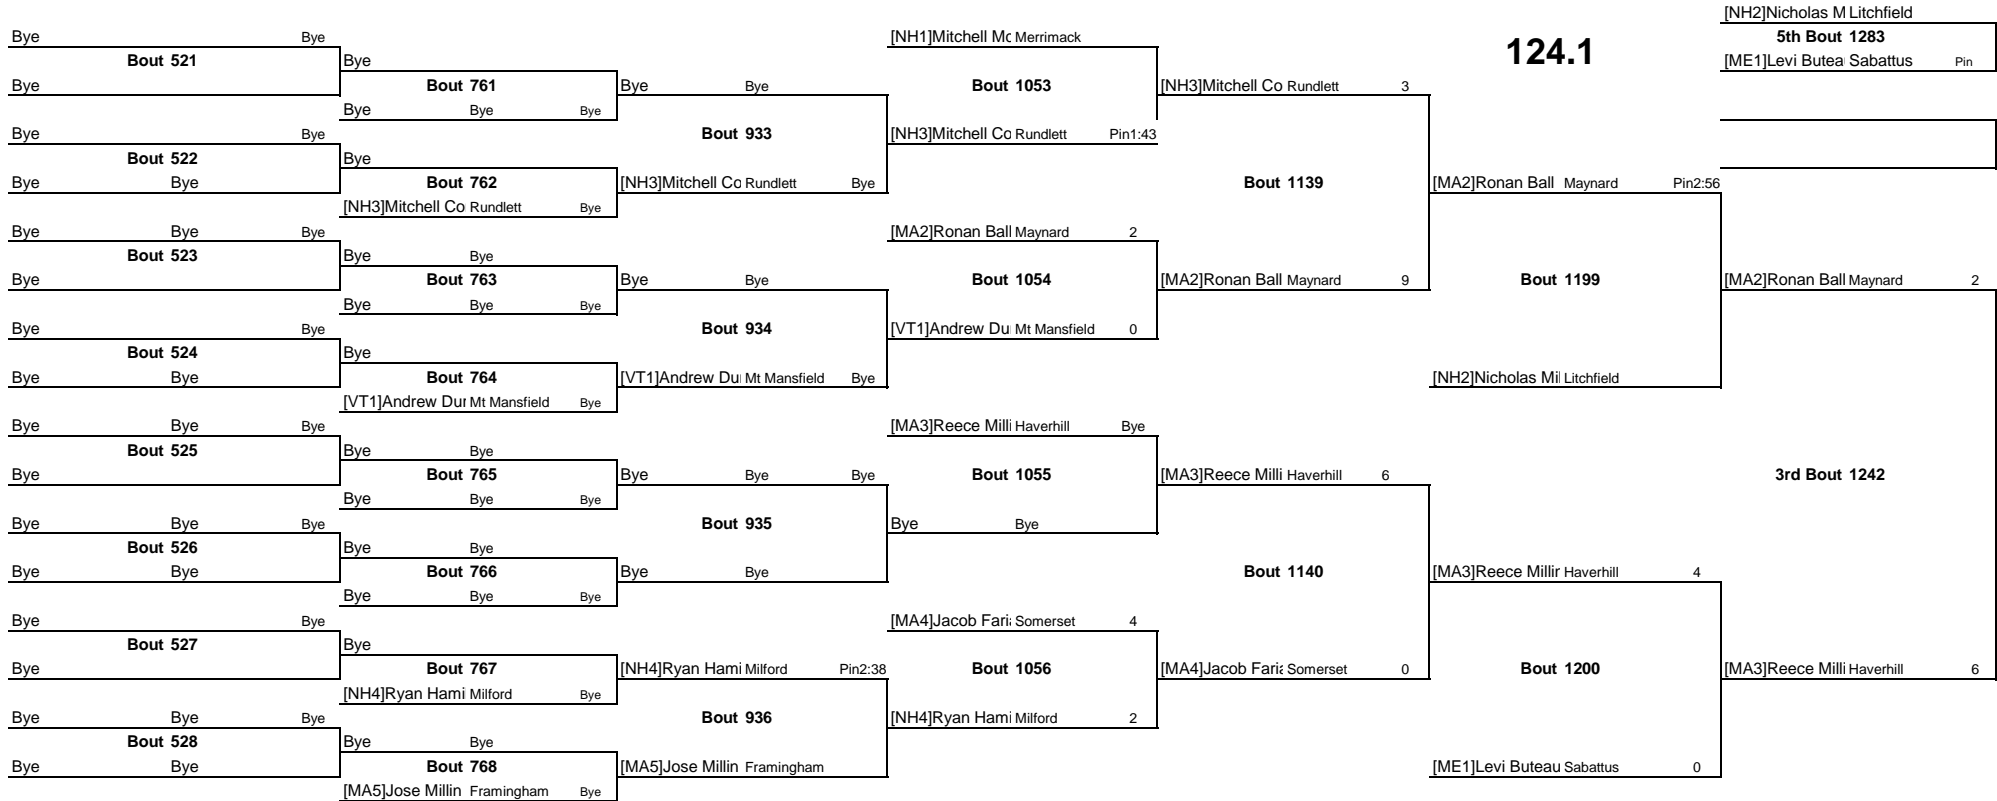

Saturday

Saturday

Saturday

Saturday

Wednesday 12:40 PM

Saturday