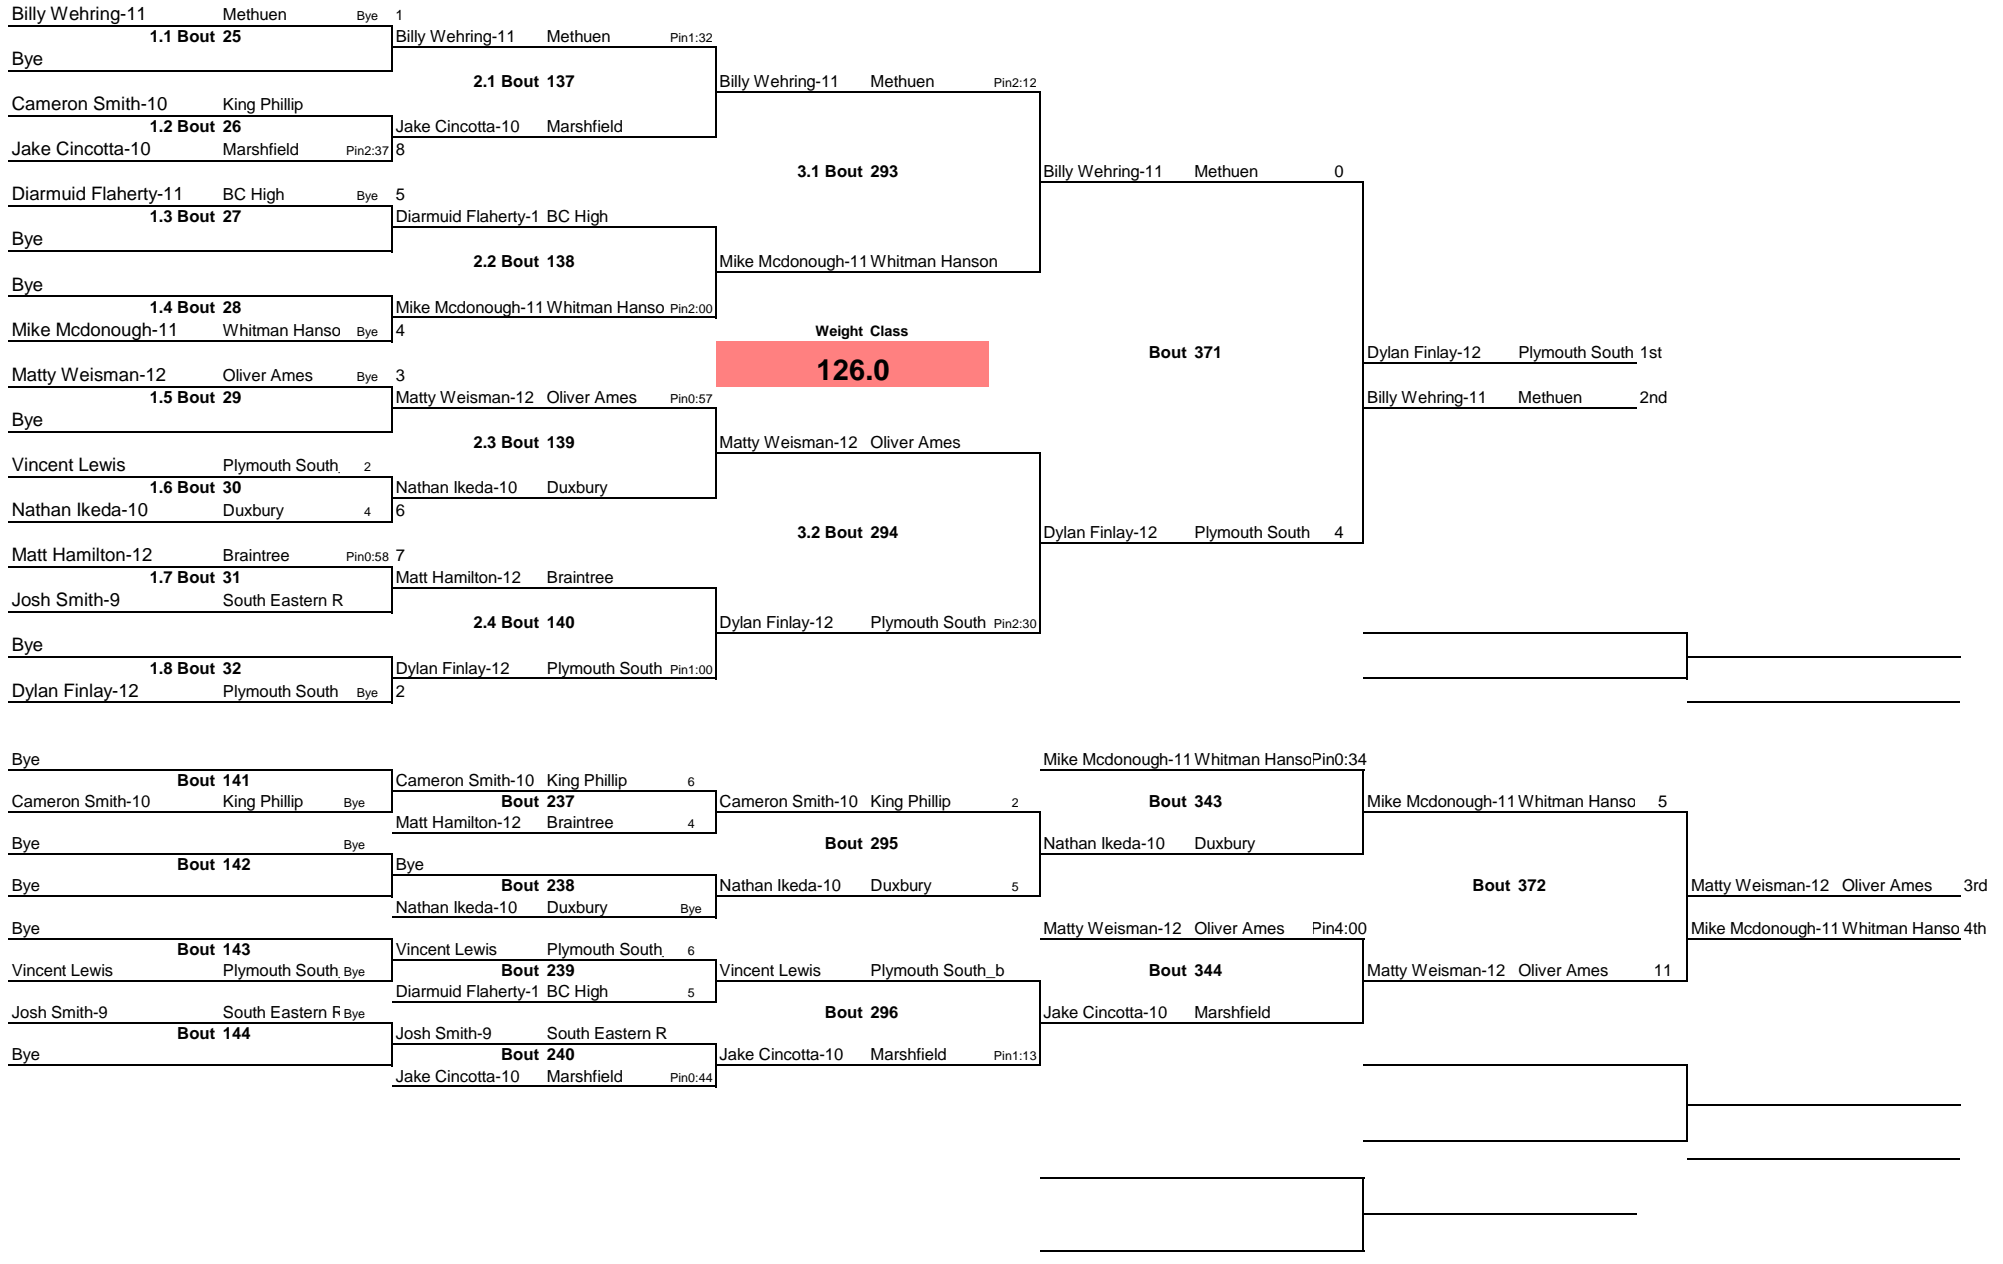

Note: All TIMES are ESTIMATES ONLY

Devin Ness Memorial Tournament

Note: All TIMES are ESTIMATES ONLY

Devin Ness Memorial Tournament

Note: All TIMES are ESTIMATES ONLY

Devin Ness Memorial Tournament

Note: All TIMES are ESTIMATES ONLY

Devin Ness Memorial Tournament

Thursday

Note: All TIMES are ESTIMATES ONLY

Devin Ness Memorial Tournament

Thursday

Note: All TIMES are ESTIMATES ONLY

Devin Ness Memorial Tournament

Note: All TIMES are ESTIMATES ONLY