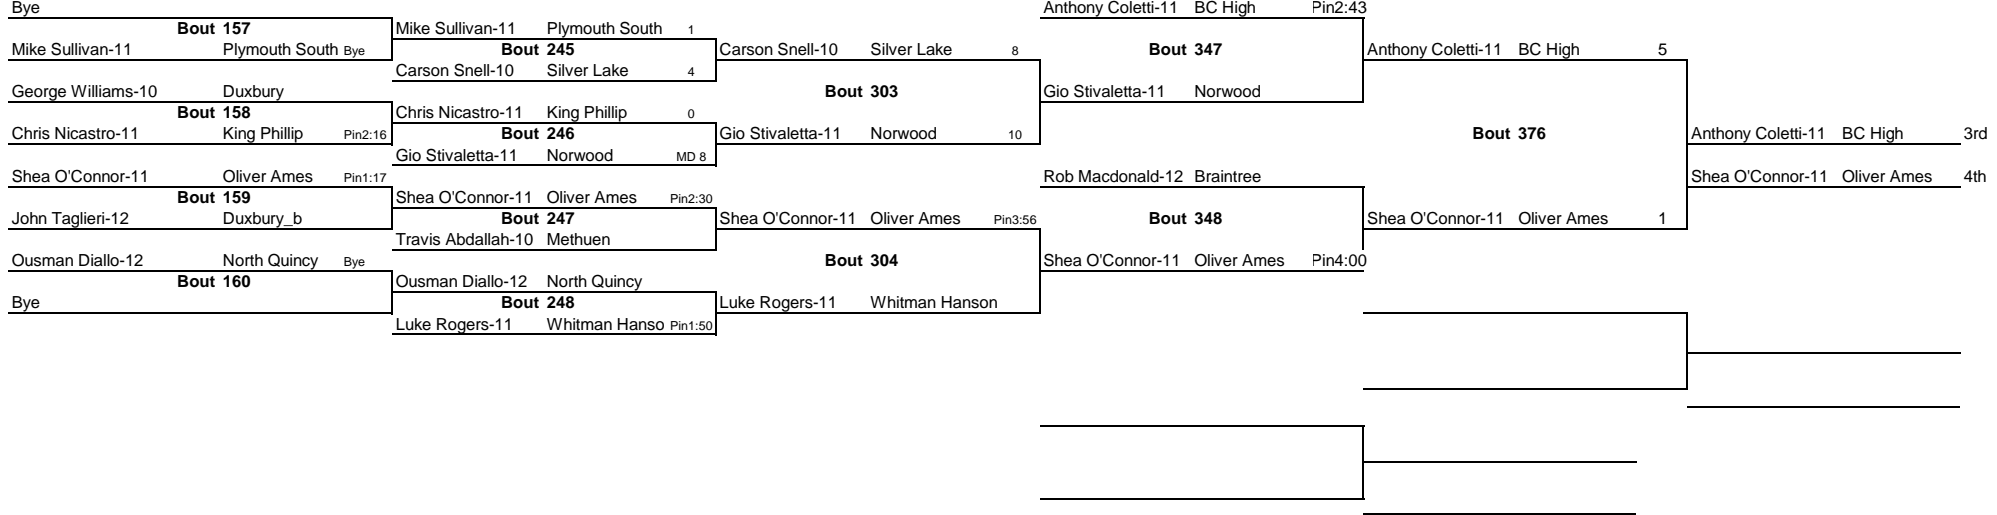

Devin Ness Memorial Tournament

Thursday

Note: All TIMES are ESTIMATES ONLY

Devin Ness Memorial Tournament

Thursday

Note: All TIMES are ESTIMATES ONLY

Devin Ness Memorial Tournament

Note: All TIMES are ESTIMATES ONLY