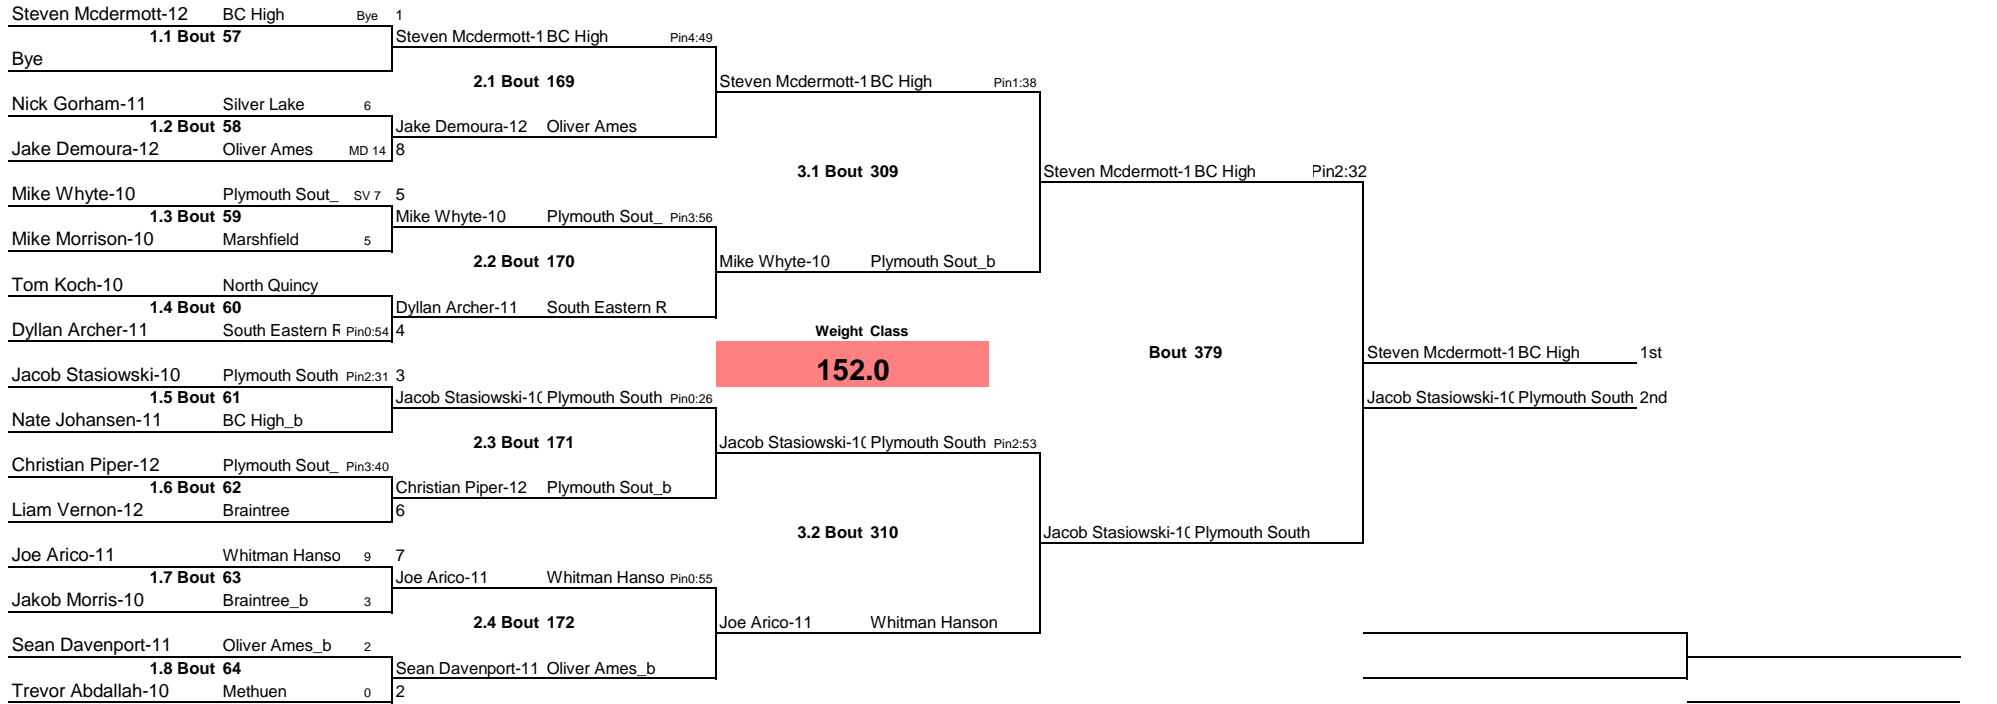

Devin Ness Memorial Tournament

Thursday

Note: All TIMES are ESTIMATES ONLY

Devin Ness Memorial Tournament

Thursday

Note: All TIMES are ESTIMATES ONLY

Devin Ness Memorial Tournament

Note: All TIMES are ESTIMATES ONLY

Devin Ness Memorial Tournament

Thursday

Note: All TIMES are ESTIMATES ONLY

Devin Ness Memorial Tournament

Note: All TIMES are ESTIMATES ONLY

Devin Ness Memorial Tournament

Note: All TIMES are ESTIMATES ONLY