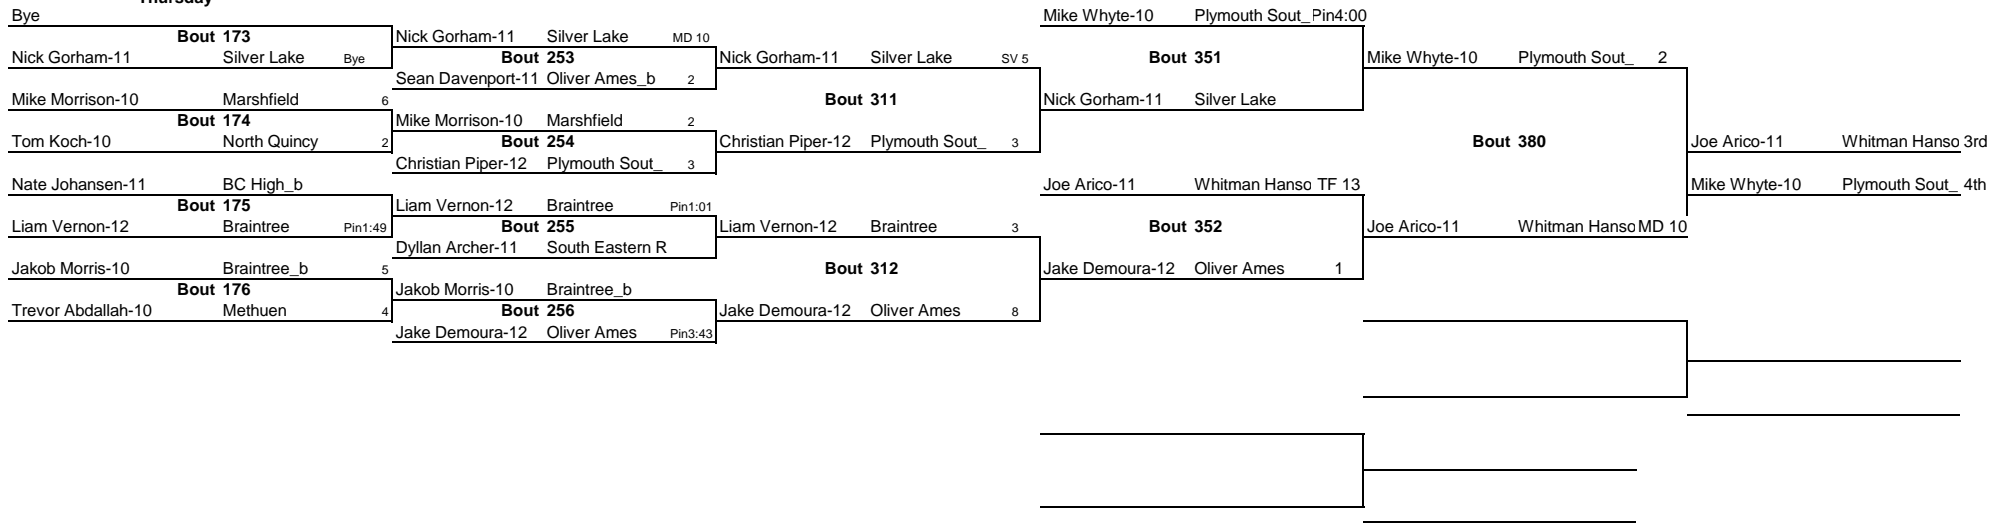

Devin Ness Memorial Tournament

Thursday

Note: All TIMES are ESTIMATES ONLY

Devin Ness Memorial Tournament

Thursday

Note: All TIMES are ESTIMATES ONLY

Devin Ness Memorial Tournament

Note: All TIMES are ESTIMATES ONLY

Devin Ness Memorial Tournament

Thursday

Note: All TIMES are ESTIMATES ONLY

Devin Ness Memorial Tournament

Note: All TIMES are ESTIMATES ONLY

Devin Ness Memorial Tournament

Note: All TIMES are ESTIMATES ONLY