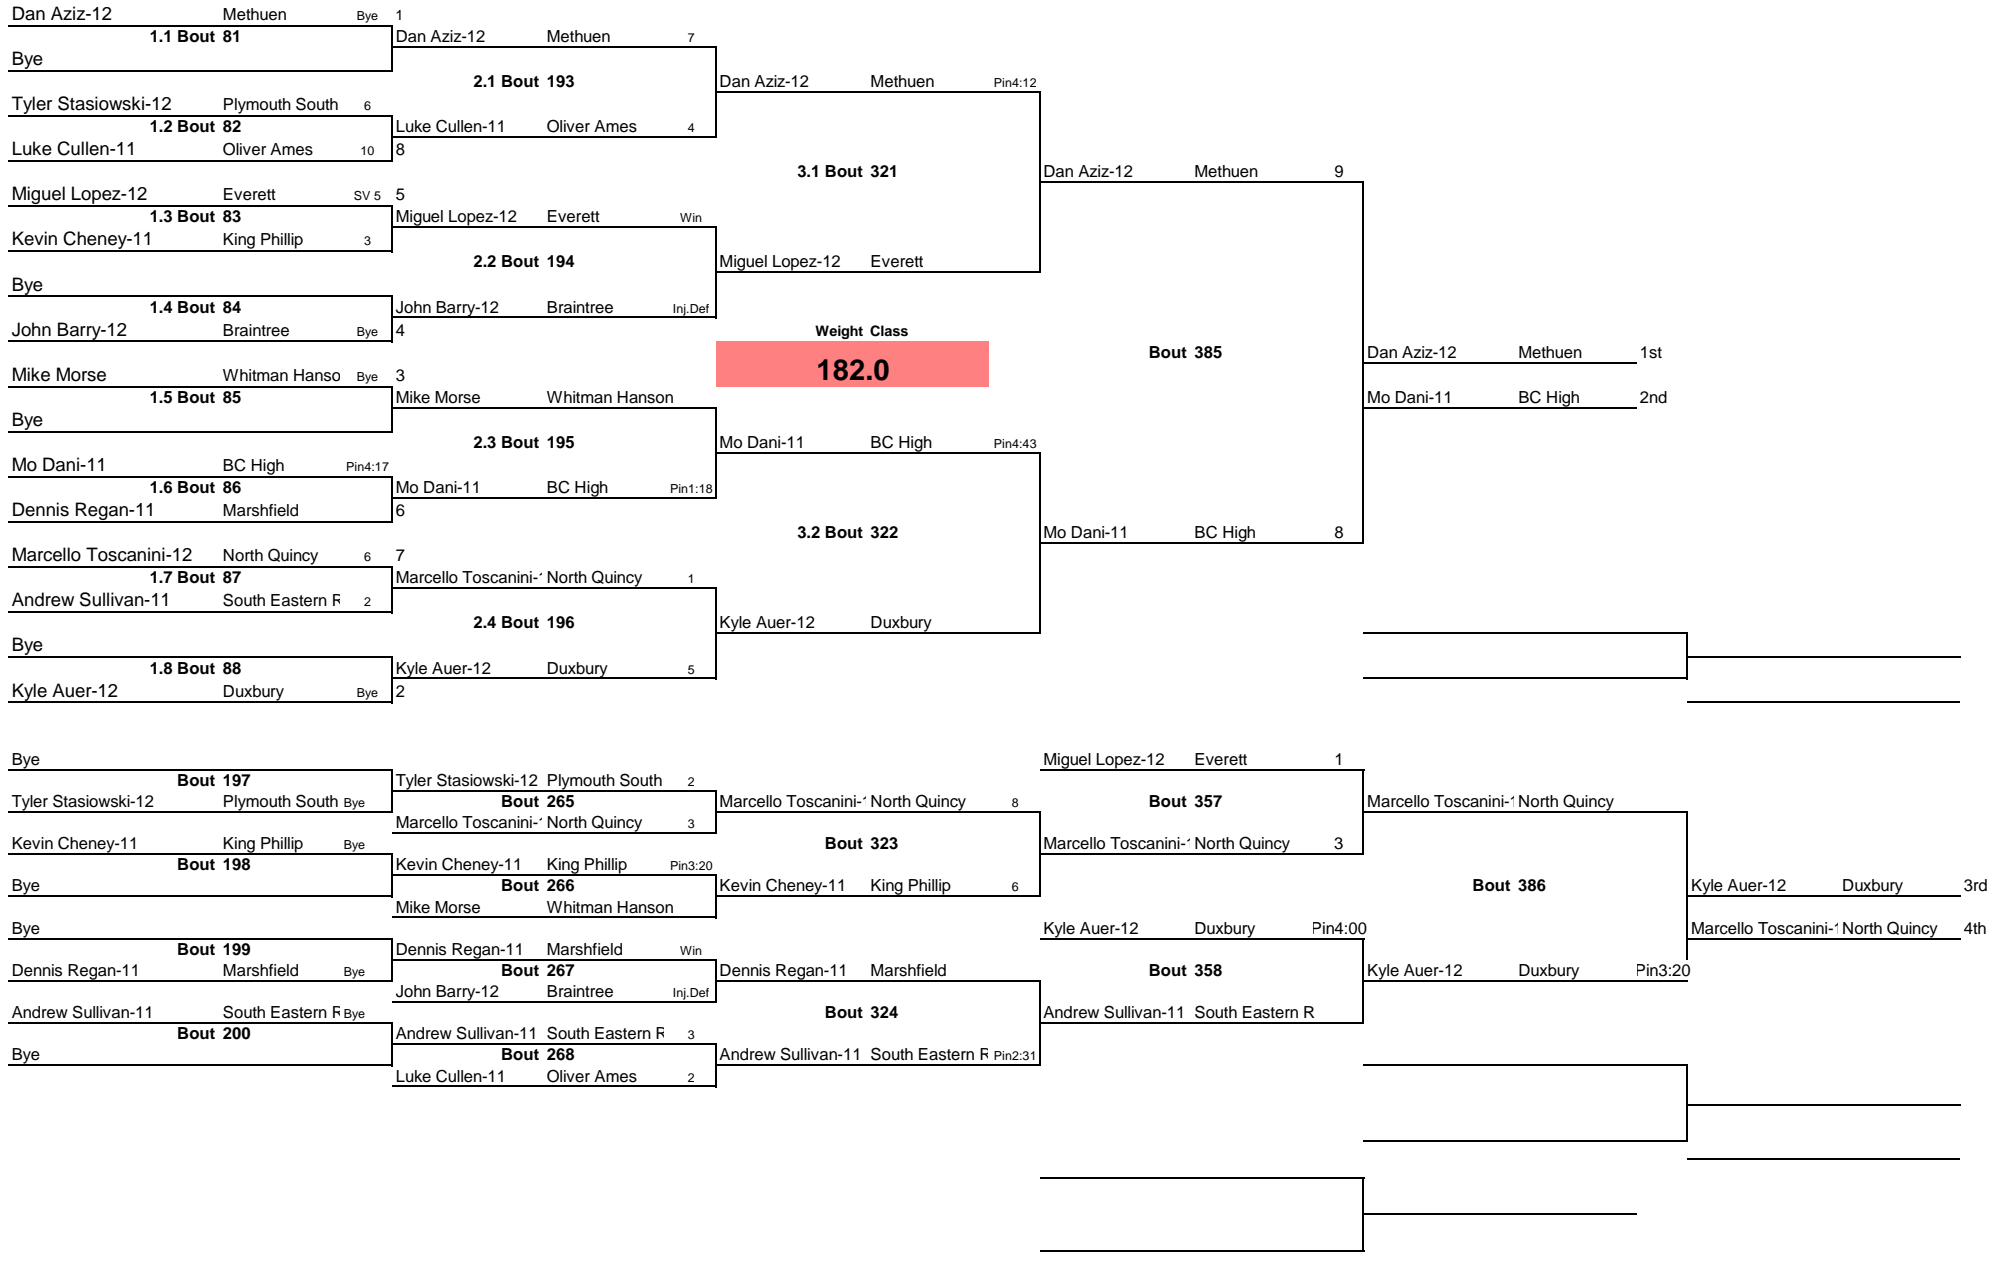

Devin Ness Memorial Tournament

Thursday

Note: All TIMES are ESTIMATES ONLY

Devin Ness Memorial Tournament

Thursday

Note: All TIMES are ESTIMATES ONLY

Devin Ness Memorial Tournament

Note: All TIMES are ESTIMATES ONLY

Devin Ness Memorial Tournament

Thursday

Note: All TIMES are ESTIMATES ONLY

Devin Ness Memorial Tournament

Note: All TIMES are ESTIMATES ONLY

Devin Ness Memorial Tournament

Note: All TIMES are ESTIMATES ONLY

Devin Ness Memorial Tournament

Note: All TIMES are ESTIMATES ONLY

Devin Ness Memorial Tournament

Thursday

Note: All TIMES are ESTIMATES ONLY

Devin Ness Memorial Tournament

Thursday