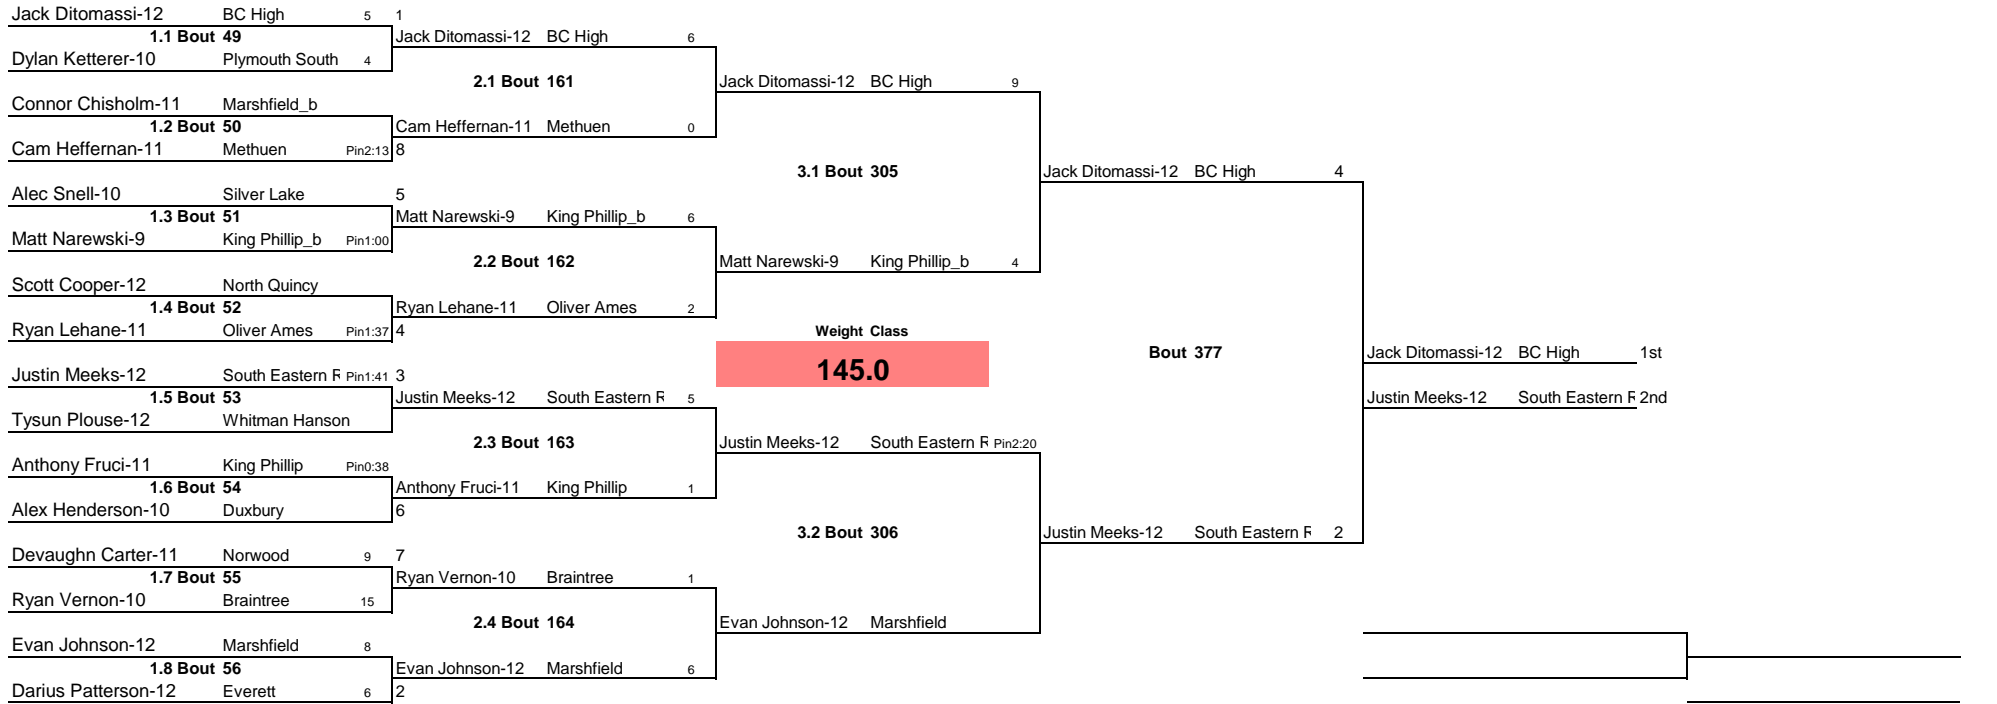

Devin Ness Memorial Tournament

Thursday

Note: All TIMES are ESTIMATES ONLY

Devin Ness Memorial Tournament

Thursday

Note: All TIMES are ESTIMATES ONLY

Devin Ness Memorial Tournament

Note: All TIMES are ESTIMATES ONLY

Devin Ness Memorial Tournament

Thursday

Note: All TIMES are ESTIMATES ONLY

Devin Ness Memorial Tournament

Note: All TIMES are ESTIMATES ONLY

Devin Ness Memorial Tournament

Note: All TIMES are ESTIMATES ONLY