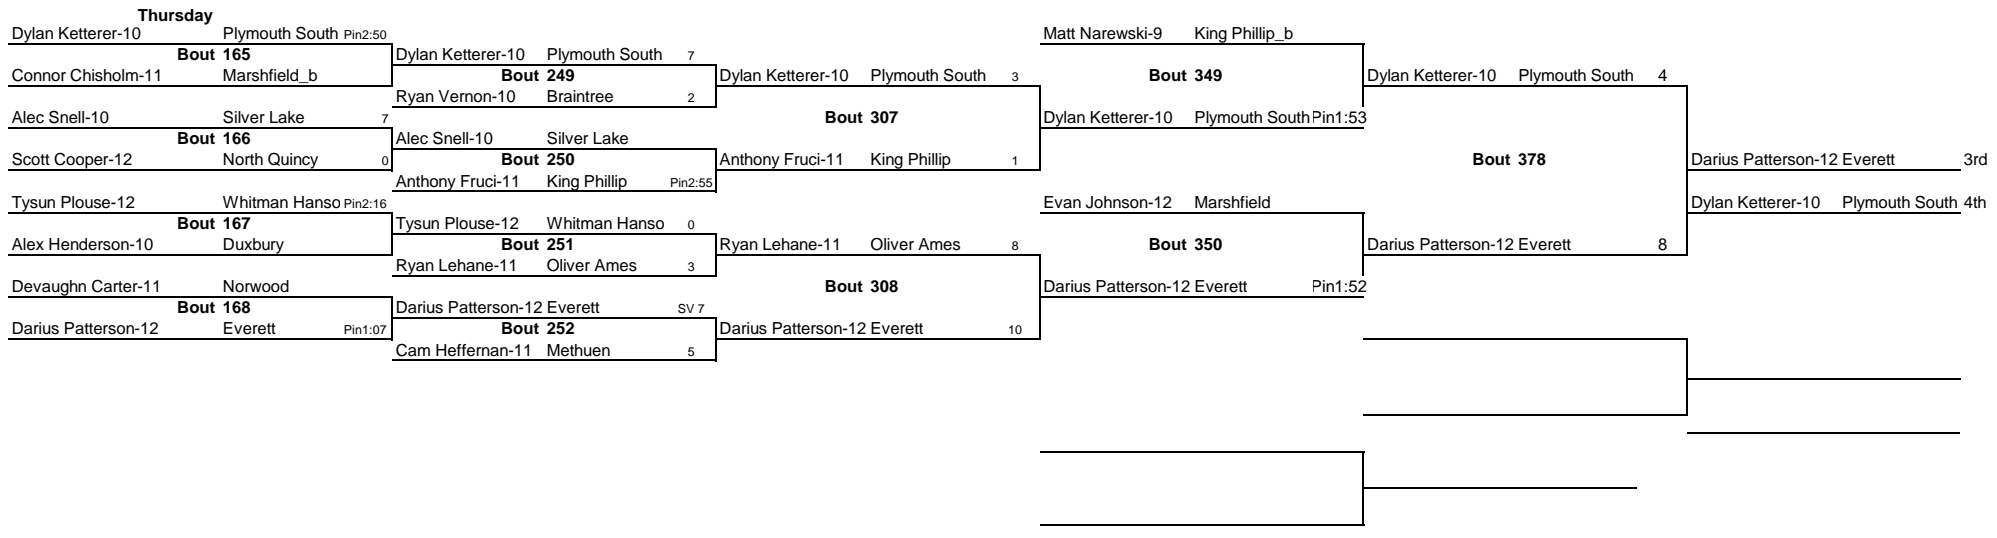

Devin Ness Memorial Tournament

Thursday

Note: All TIMES are ESTIMATES ONLY

Devin Ness Memorial Tournament

Thursday

Note: All TIMES are ESTIMATES ONLY

Devin Ness Memorial Tournament

Note: All TIMES are ESTIMATES ONLY