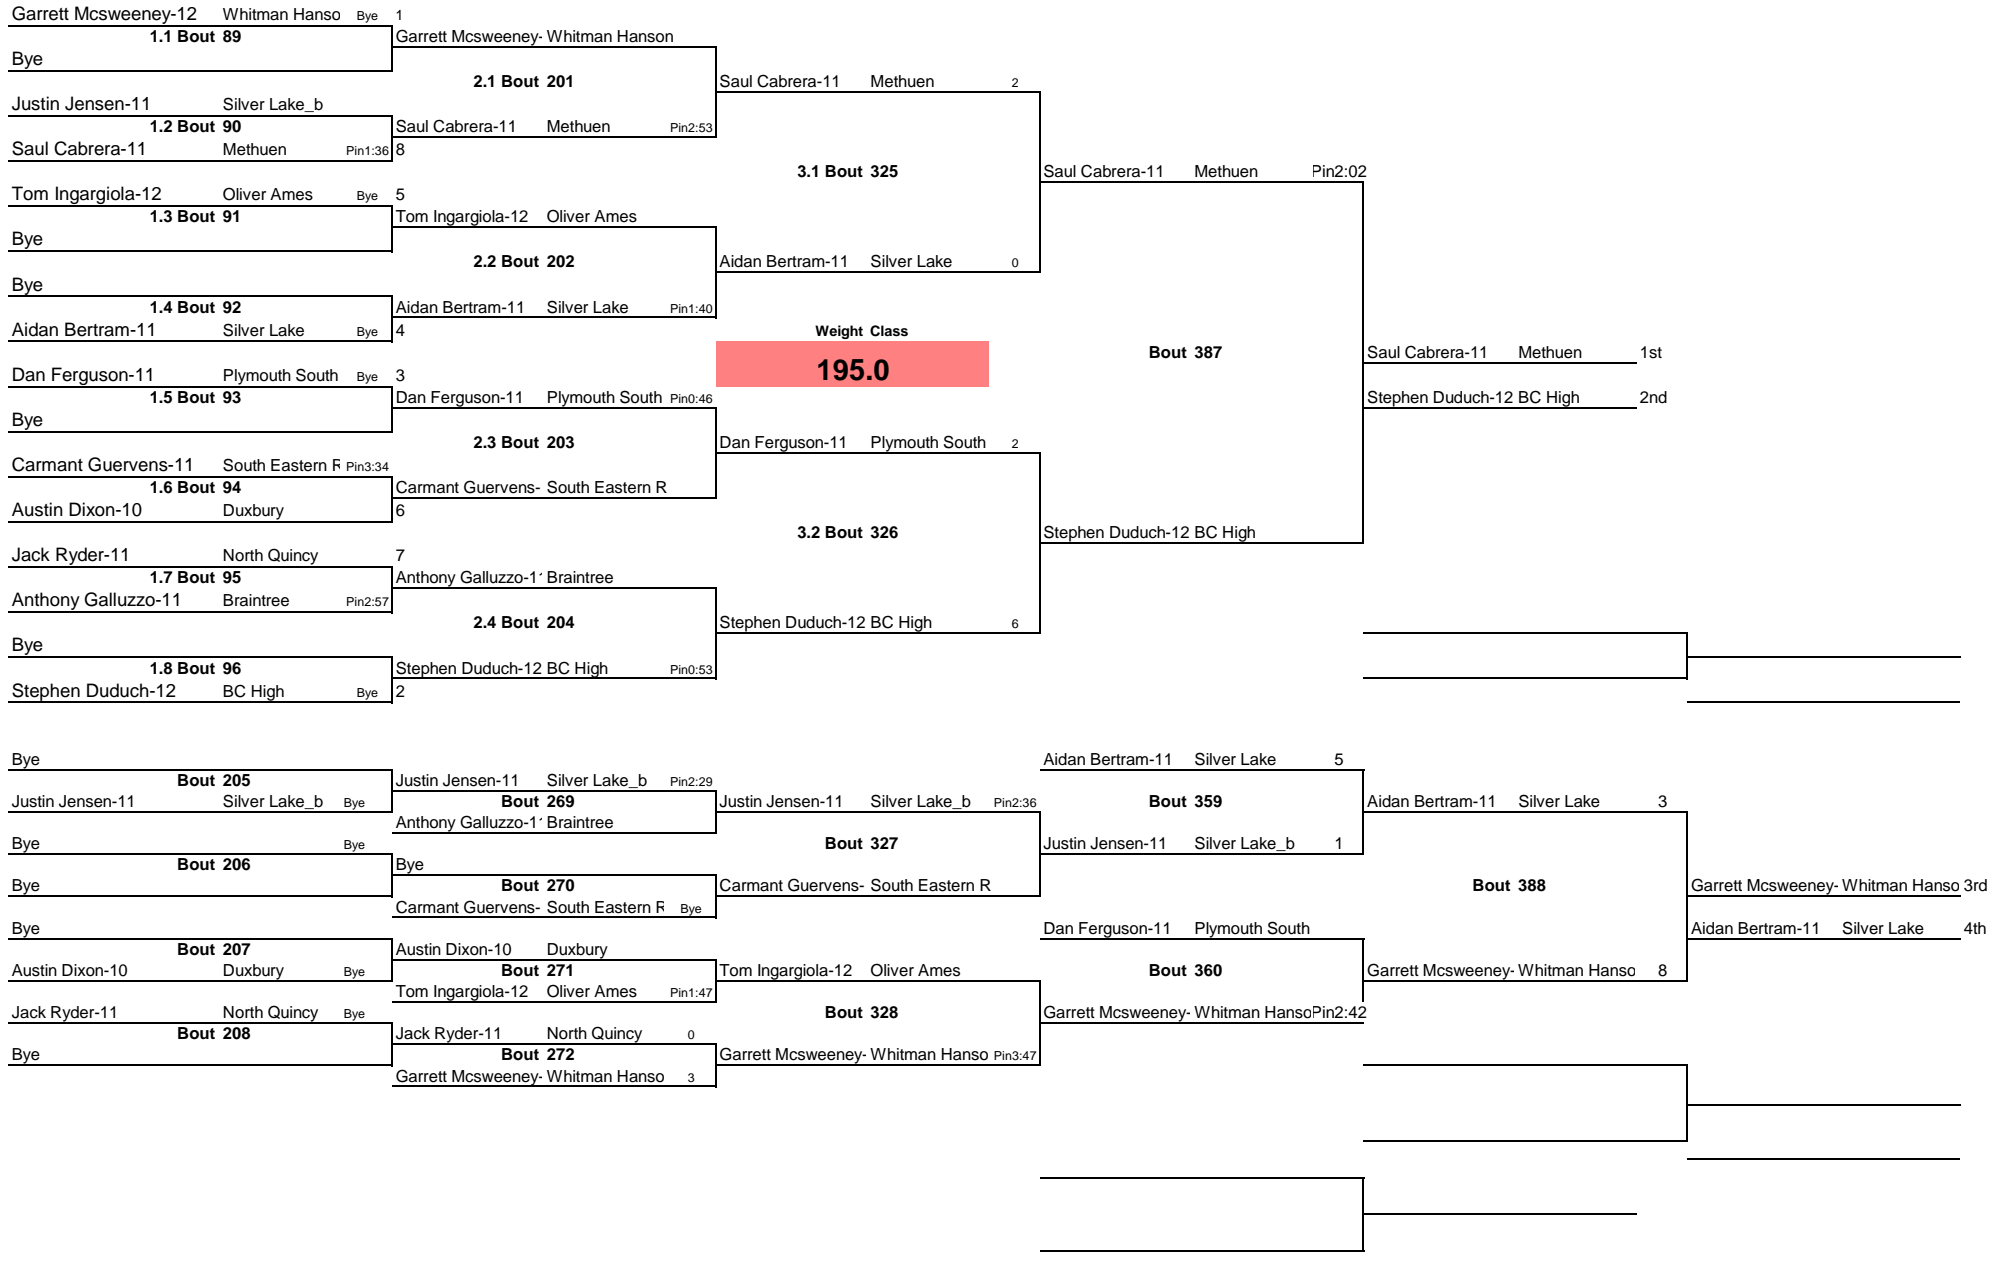

Devin Ness Memorial Tournament

Thursday

Note: All TIMES are ESTIMATES ONLY

Devin Ness Memorial Tournament

Thursday

Note: All TIMES are ESTIMATES ONLY

Devin Ness Memorial Tournament

Note: All TIMES are ESTIMATES ONLY

Devin Ness Memorial Tournament

Thursday

Note: All TIMES are ESTIMATES ONLY

Devin Ness Memorial Tournament

Note: All TIMES are ESTIMATES ONLY

Devin Ness Memorial Tournament

Note: All TIMES are ESTIMATES ONLY

Devin Ness Memorial Tournament

Note: All TIMES are ESTIMATES ONLY

Devin Ness Memorial Tournament

Thursday

Note: All TIMES are ESTIMATES ONLY

Devin Ness Memorial Tournament

Thursday