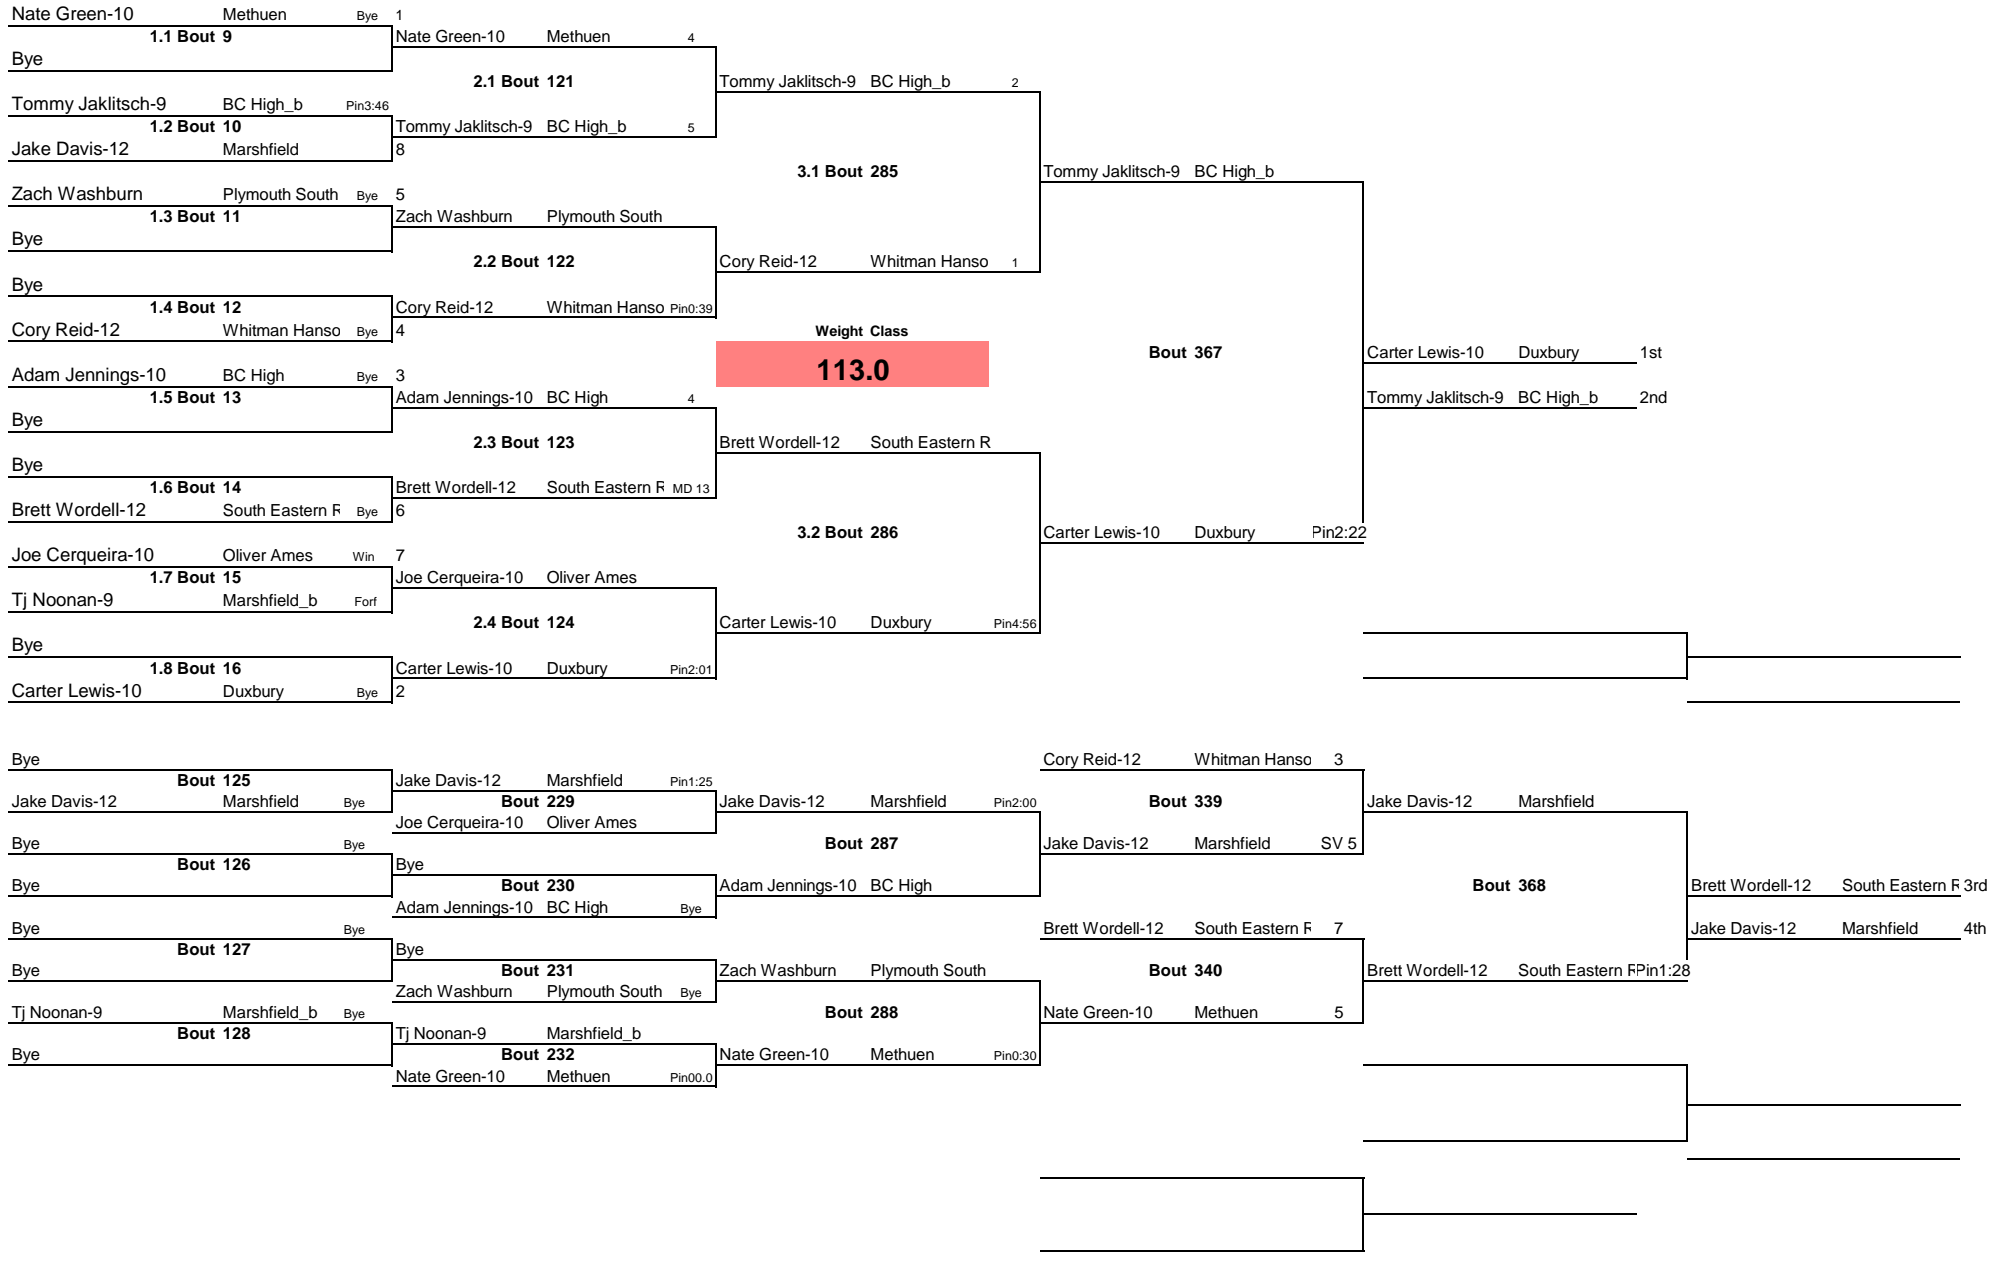

2014 Devin Ness Invitational

<u>Place</u>	<u>Team Code</u>	<u>Score</u>
1st	BC High	163.5
2nd	Methuen	159
3rd	Plymouth South	149
4th	Whitman Hanson	113.5
5th	Marshfield	100.5
6th	Oliver Ames	93
7th	Duxbury	86
8th	Braintree	85.5
9th	South Eastern R	82
10th	Silver Lake	69
11th	Everett	69
12th	Norwood	59
13th	North Quincy	57
14th	King Phillip	48

Note: All TIMES are ESTIMATES ONLY

Devin Ness Memorial Tournament

Note: All TIMES are ESTIMATES ONLY

Devin Ness Memorial Tournament

Note: All TIMES are ESTIMATES ONLY

Devin Ness Memorial Tournament

Note: All TIMES are ESTIMATES ONLY

Devin Ness Memorial Tournament

Thursday

Note: All TIMES are ESTIMATES ONLY

Devin Ness Memorial Tournament

Thursday

Note: All TIMES are ESTIMATES ONLY

Devin Ness Memorial Tournament

Note: All TIMES are ESTIMATES ONLY