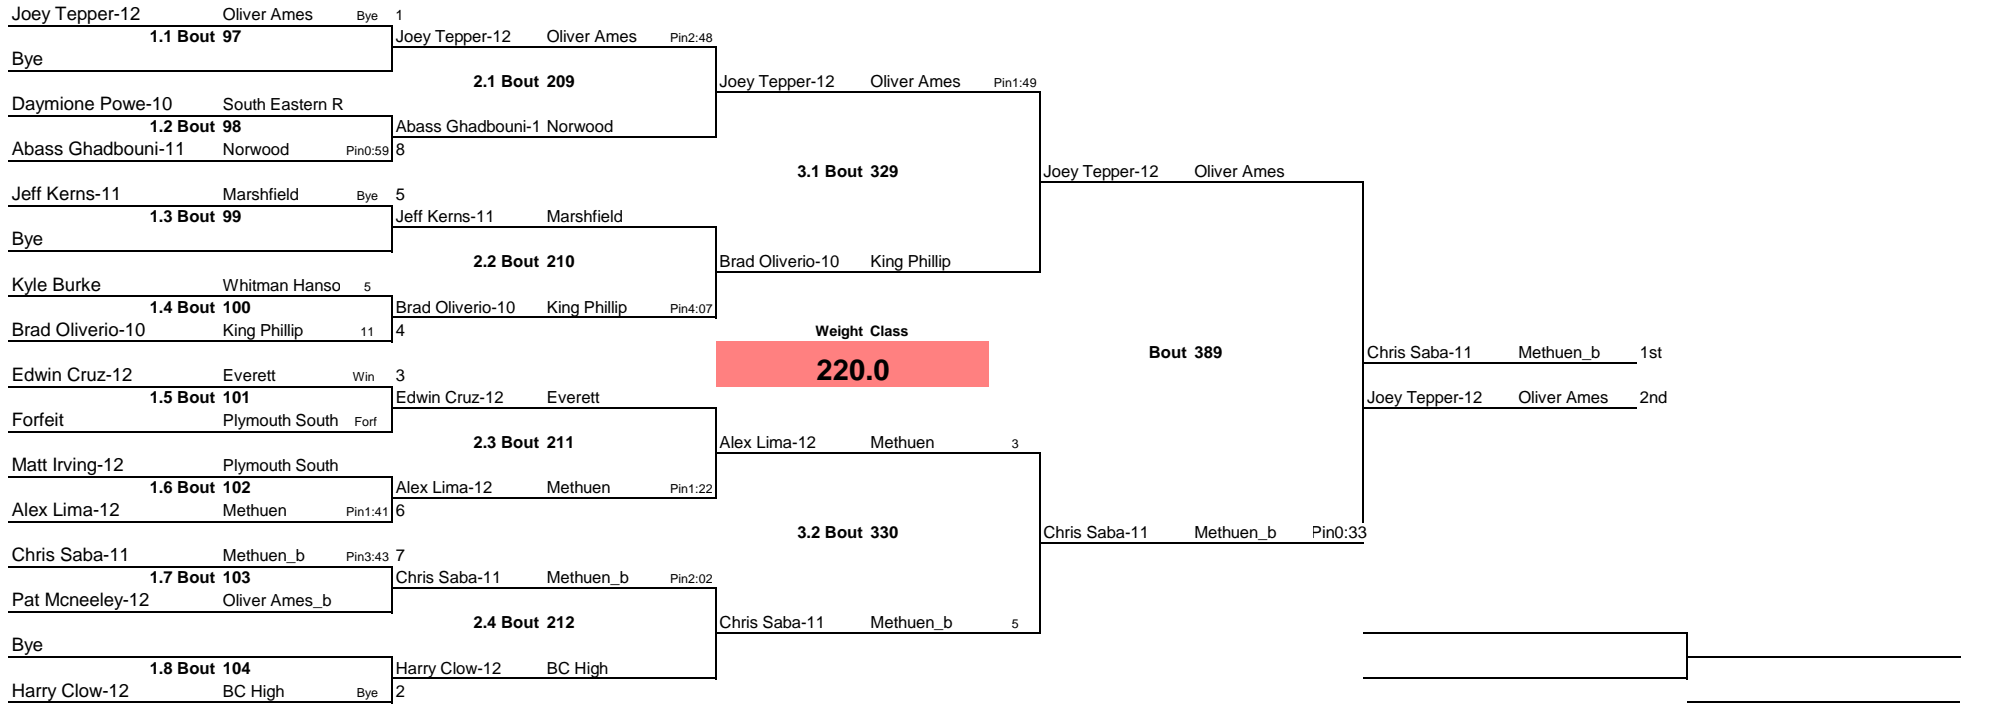

Note: All TIMES are ESTIMATES ONLY

Devin Ness Memorial Tournament