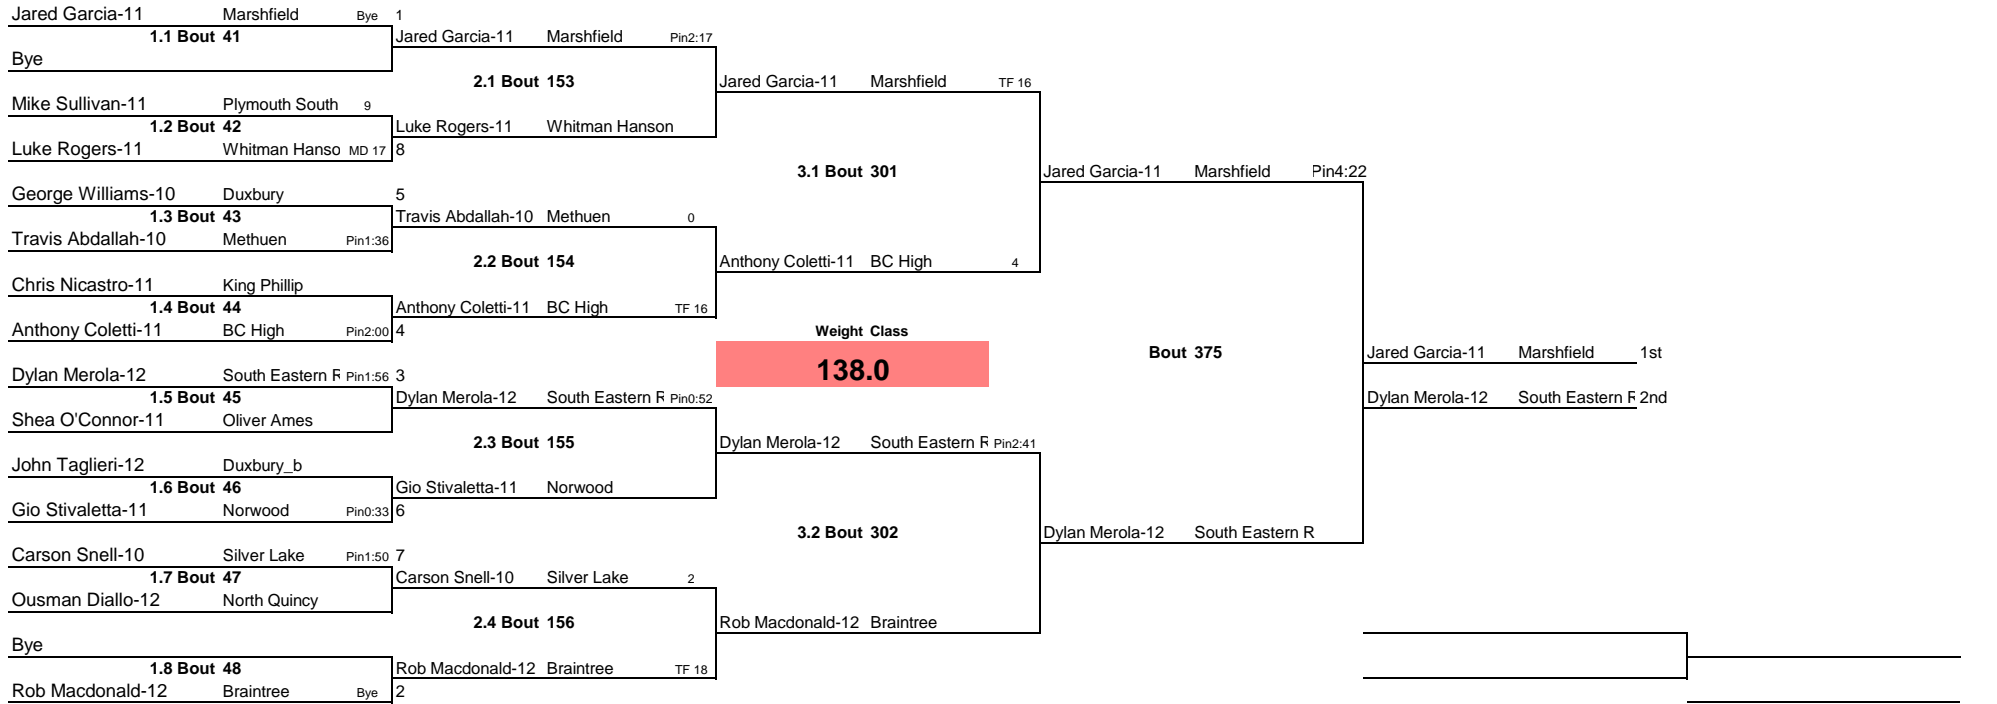

Devin Ness Memorial Tournament

Thursday

Note: All TIMES are ESTIMATES ONLY

Devin Ness Memorial Tournament

Thursday

Note: All TIMES are ESTIMATES ONLY

Devin Ness Memorial Tournament

Note: All TIMES are ESTIMATES ONLY