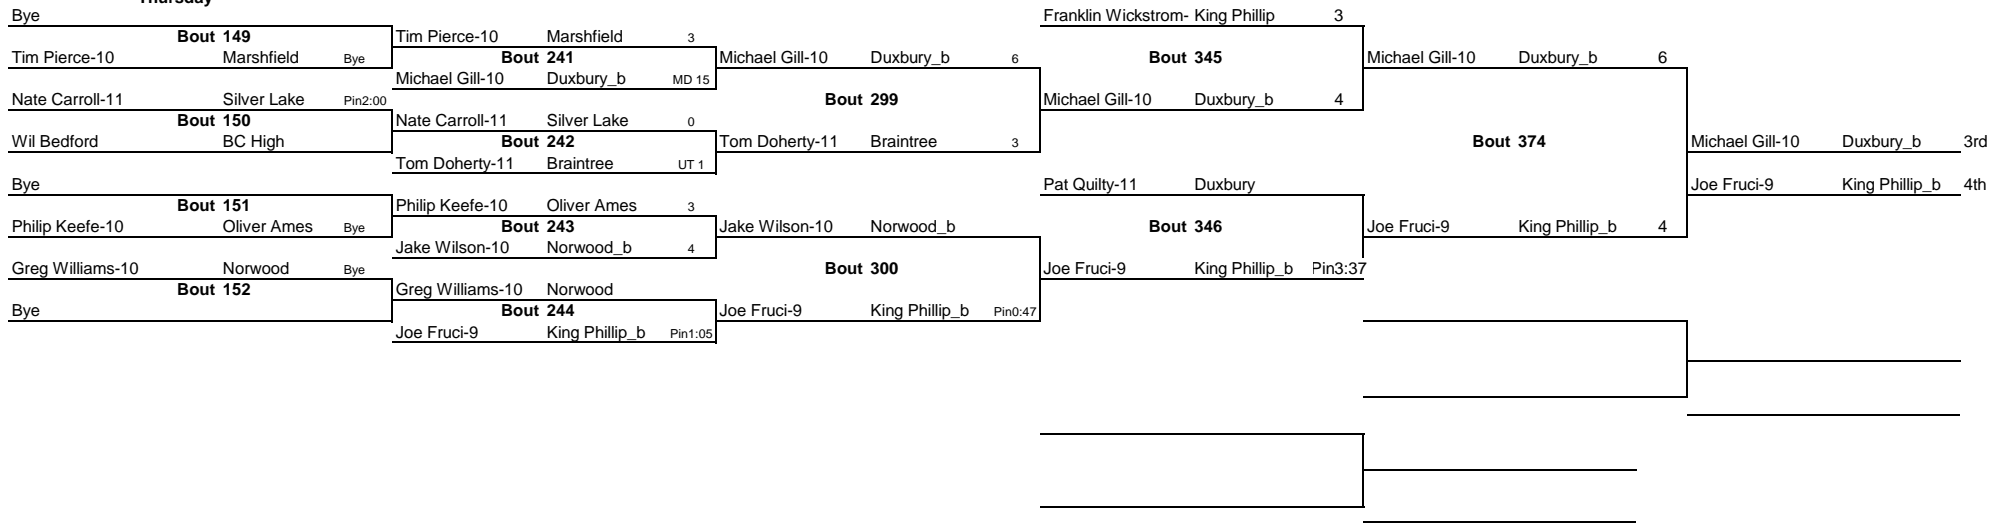

2014 Devin Ness Invitational

<u>Place</u>	<u>Team Code</u>	<u>Score</u>
1st	BC High	163.5
2nd	Methuen	159
3rd	Plymouth South	149
4th	Whitman Hanson	113.5
5th	Marshfield	100.5
6th	Oliver Ames	93
7th	Duxbury	86
8th	Braintree	85.5
9th	South Eastern R	82
10th	Silver Lake	69
11th	Everett	69
12th	Norwood	59
13th	North Quincy	57
14th	King Phillip	48

Note: All TIMES are ESTIMATES ONLY

Devin Ness Memorial Tournament

Note: All TIMES are ESTIMATES ONLY

Devin Ness Memorial Tournament

Note: All TIMES are ESTIMATES ONLY

Devin Ness Memorial Tournament

Note: All TIMES are ESTIMATES ONLY

Devin Ness Memorial Tournament

Thursday

Note: All TIMES are ESTIMATES ONLY

Devin Ness Memorial Tournament

Thursday

Note: All TIMES are ESTIMATES ONLY

Devin Ness Memorial Tournament

Note: All TIMES are ESTIMATES ONLY