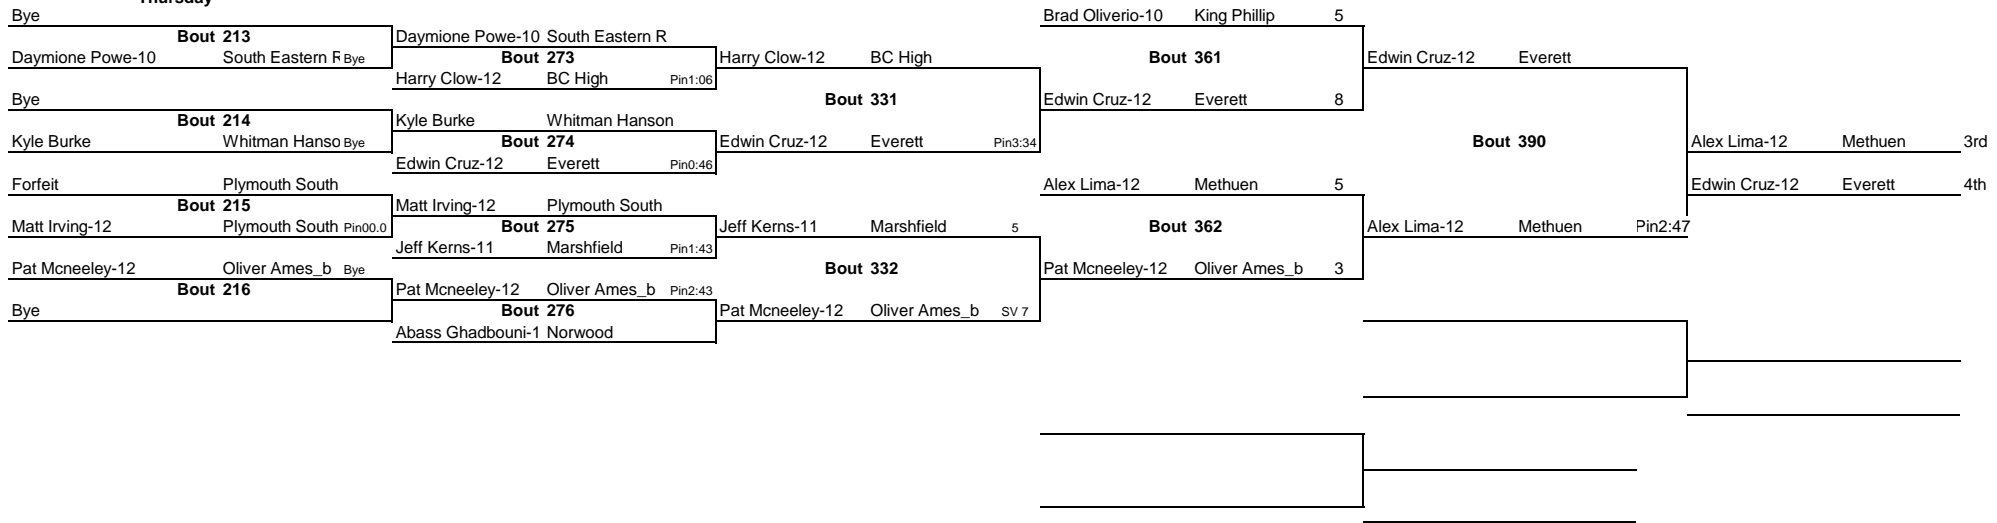

Devin Ness Memorial Tournament

Note: All TIMES are ESTIMATES ONLY

Devin Ness Memorial Tournament

Thursday

Note: All TIMES are ESTIMATES ONLY

Devin Ness Memorial Tournament

Thursday