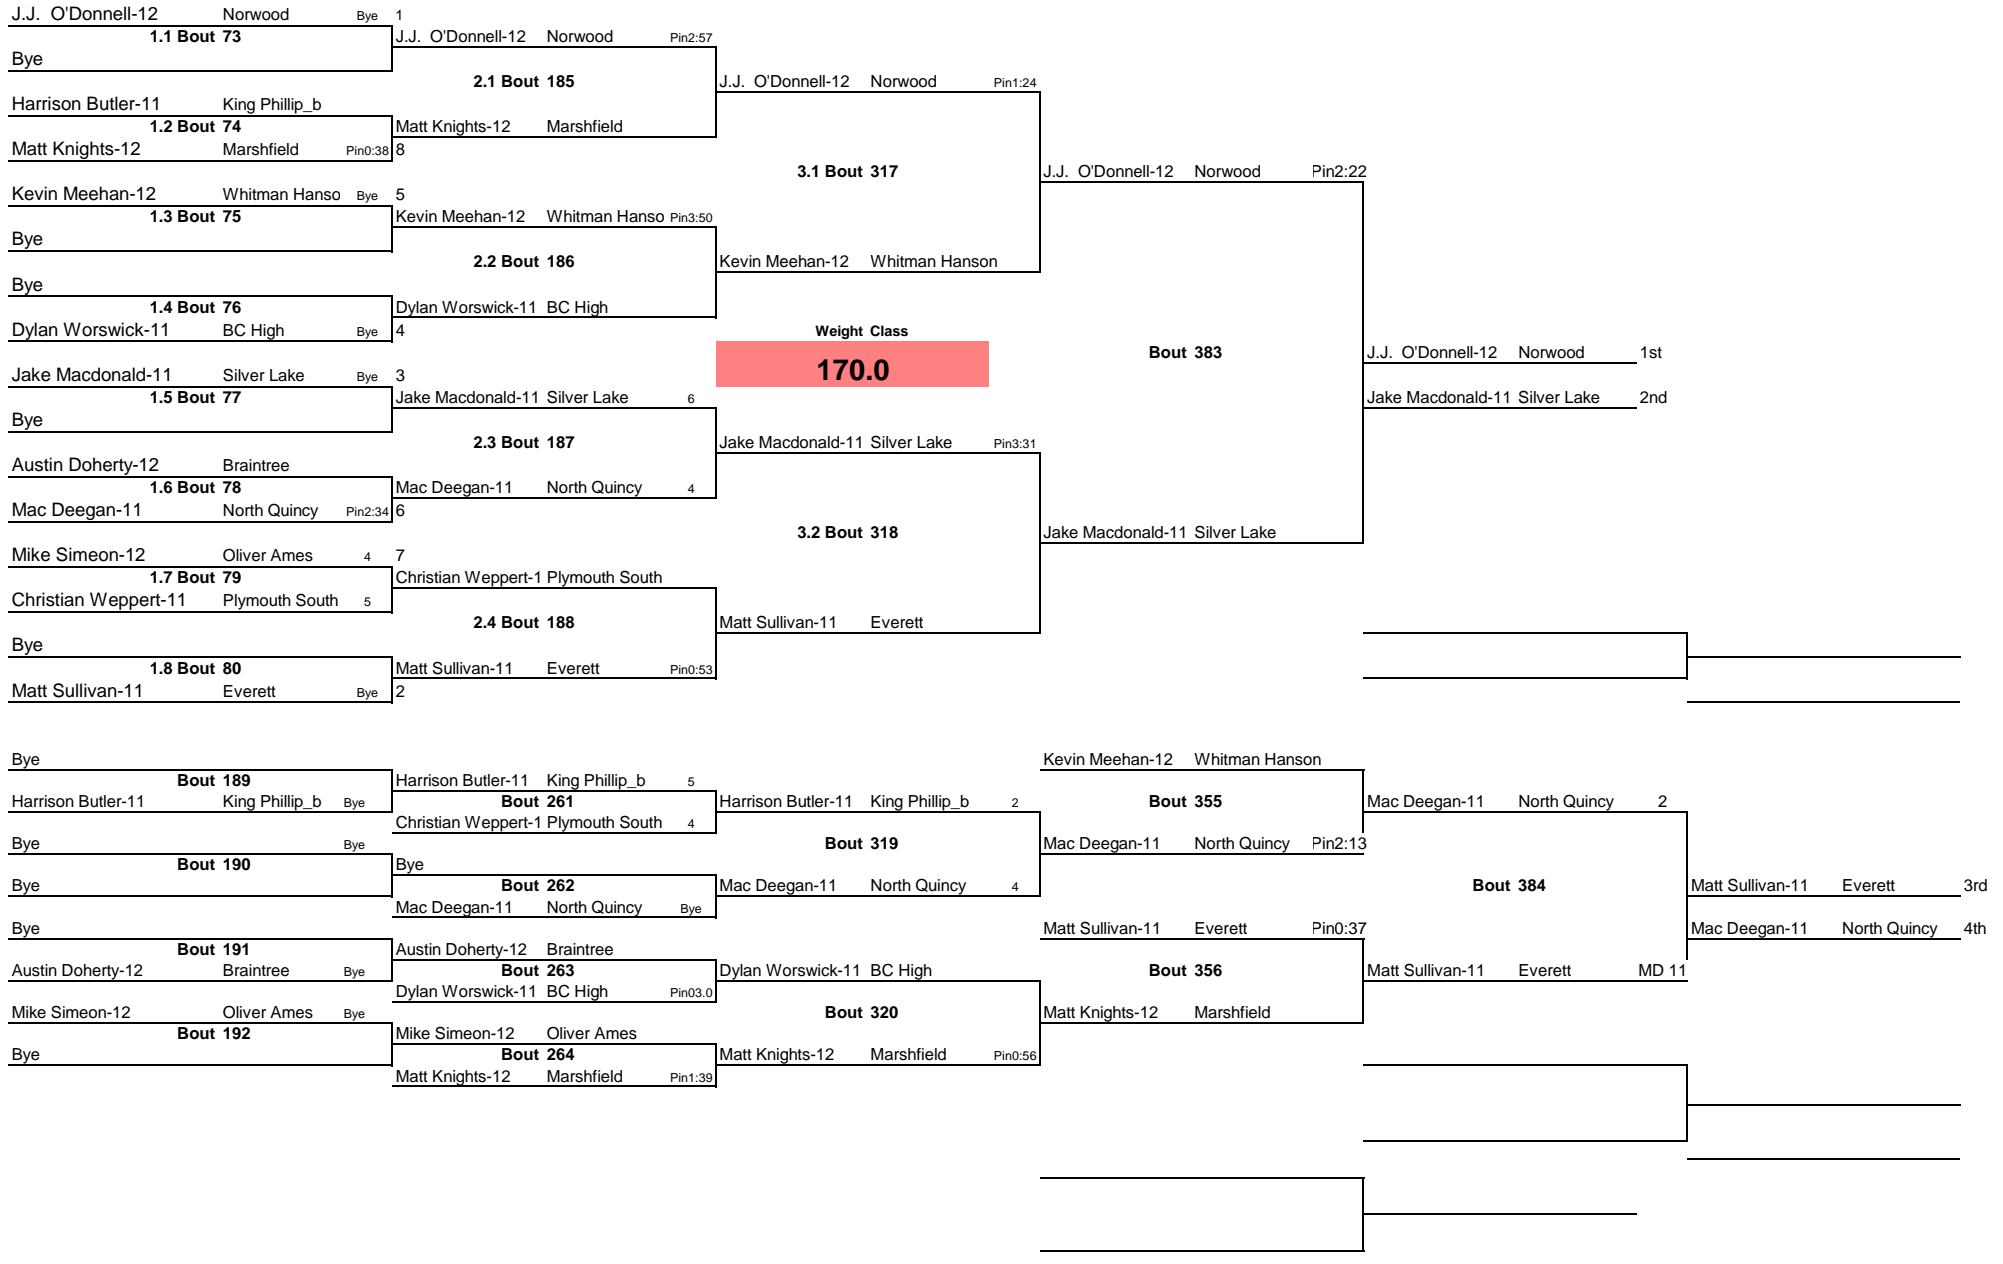

Devin Ness Memorial Tournament

Thursday

Note: All TIMES are ESTIMATES ONLY

Devin Ness Memorial Tournament

Thursday

Note: All TIMES are ESTIMATES ONLY

Devin Ness Memorial Tournament

Note: All TIMES are ESTIMATES ONLY

Devin Ness Memorial Tournament

Thursday

Note: All TIMES are ESTIMATES ONLY

Devin Ness Memorial Tournament

Note: All TIMES are ESTIMATES ONLY

Devin Ness Memorial Tournament

Note: All TIMES are ESTIMATES ONLY

Devin Ness Memorial Tournament

Note: All TIMES are ESTIMATES ONLY

Devin Ness Memorial Tournament

Thursday

Note: All TIMES are ESTIMATES ONLY

Devin Ness Memorial Tournament

Thursday