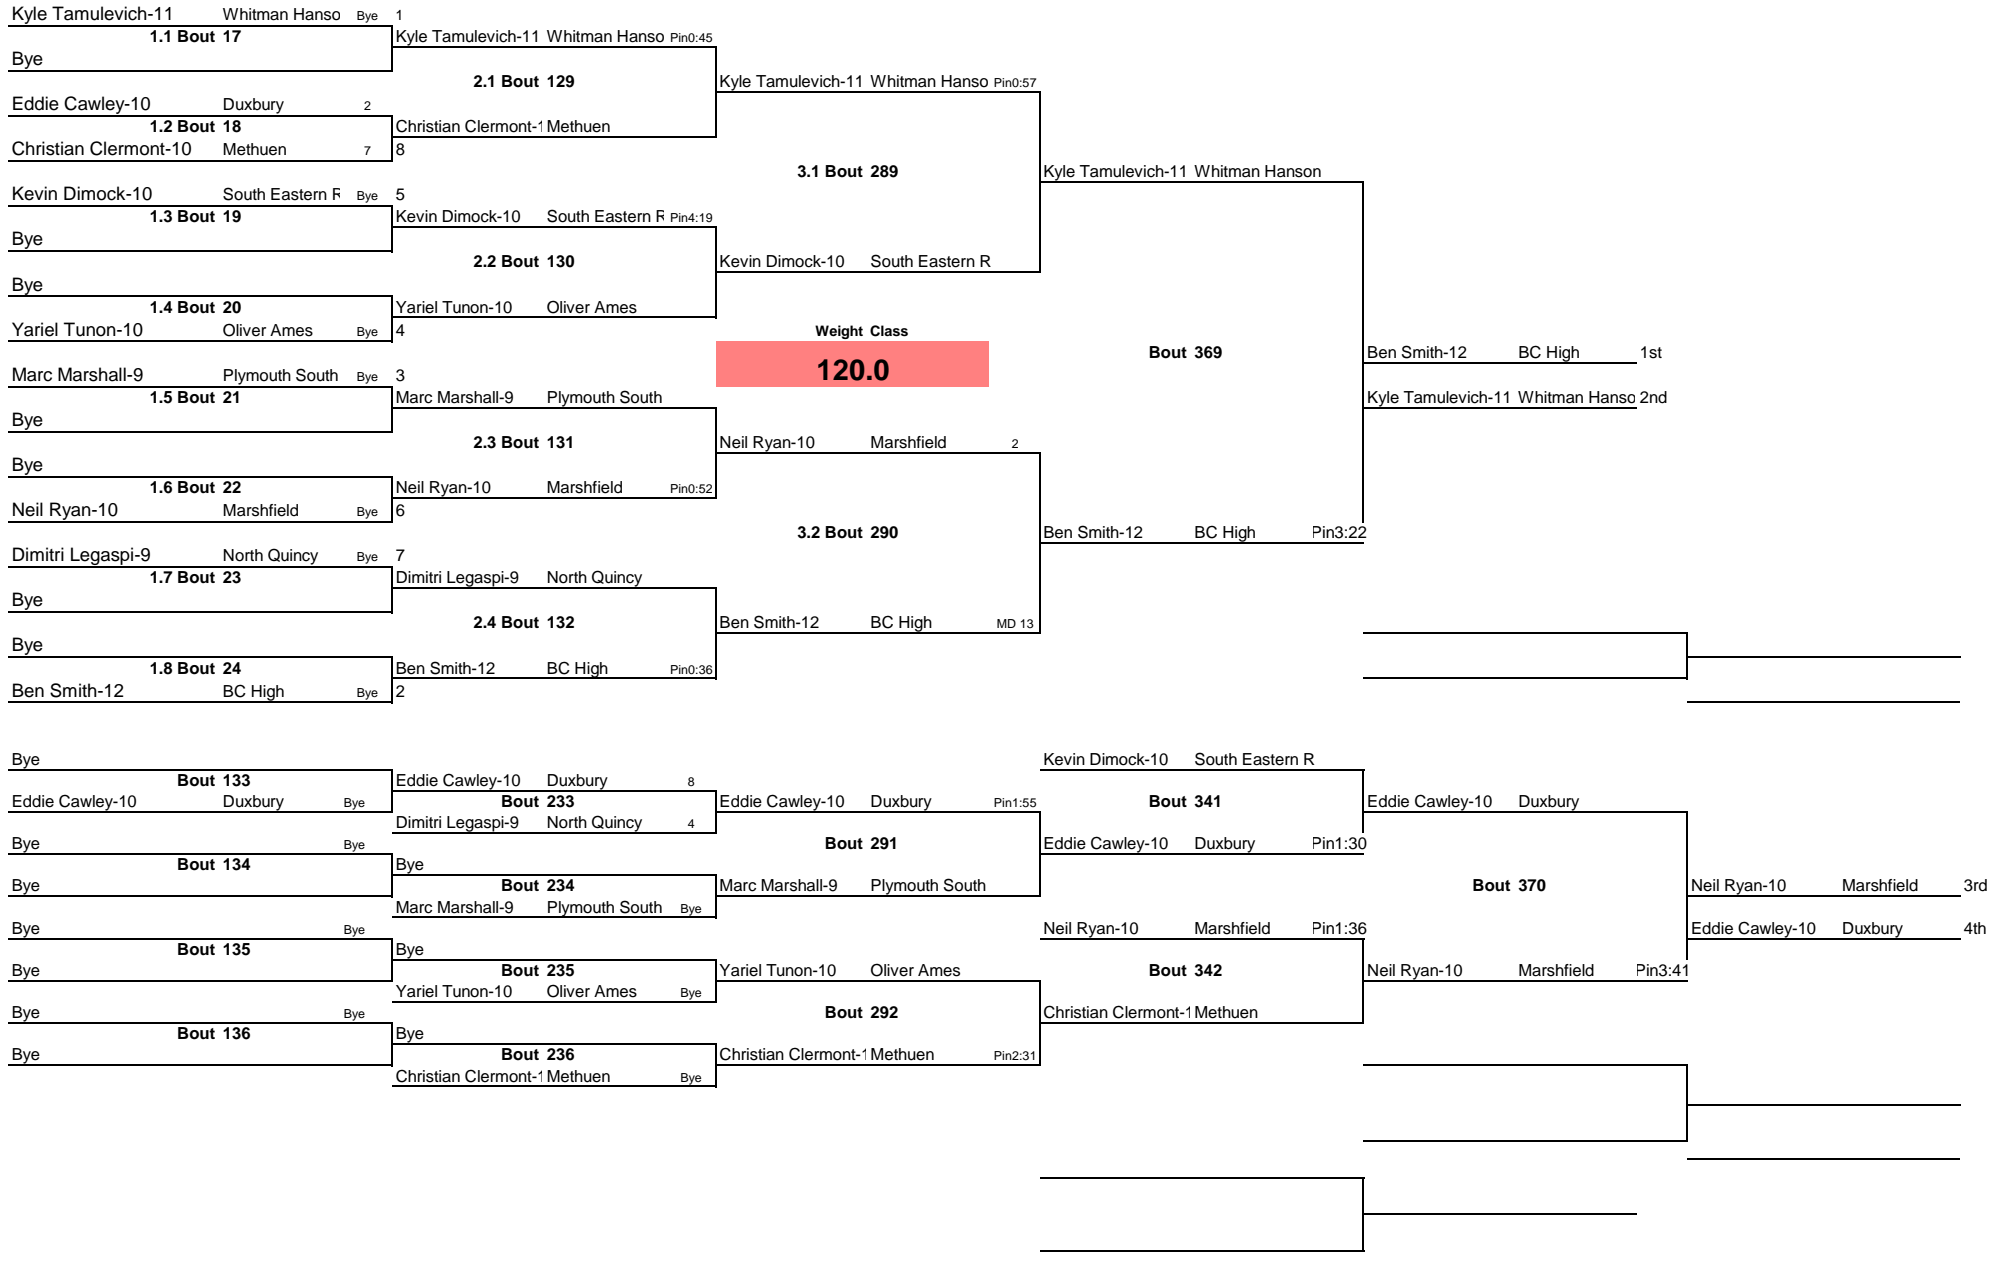

2014 Devin Ness Invitational

<u>Place</u>	<u>Team Code</u>	<u>Score</u>
1st	BC High	163.5
2nd	Methuen	159
3rd	Plymouth South	149
4th	Whitman Hanson	113.5
5th	Marshfield	100.5
6th	Oliver Ames	93
7th	Duxbury	86
8th	Braintree	85.5
9th	South Eastern R	82
10th	Silver Lake	69
11th	Everett	69
12th	Norwood	59
13th	North Quincy	57
14th	King Phillip	48

Note: All TIMES are ESTIMATES ONLY

Devin Ness Memorial Tournament

Note: All TIMES are ESTIMATES ONLY

Devin Ness Memorial Tournament

Note: All TIMES are ESTIMATES ONLY

Devin Ness Memorial Tournament

Note: All TIMES are ESTIMATES ONLY

Devin Ness Memorial Tournament

Thursday

Note: All TIMES are ESTIMATES ONLY

Devin Ness Memorial Tournament

Thursday

Note: All TIMES are ESTIMATES ONLY

Devin Ness Memorial Tournament

Note: All TIMES are ESTIMATES ONLY