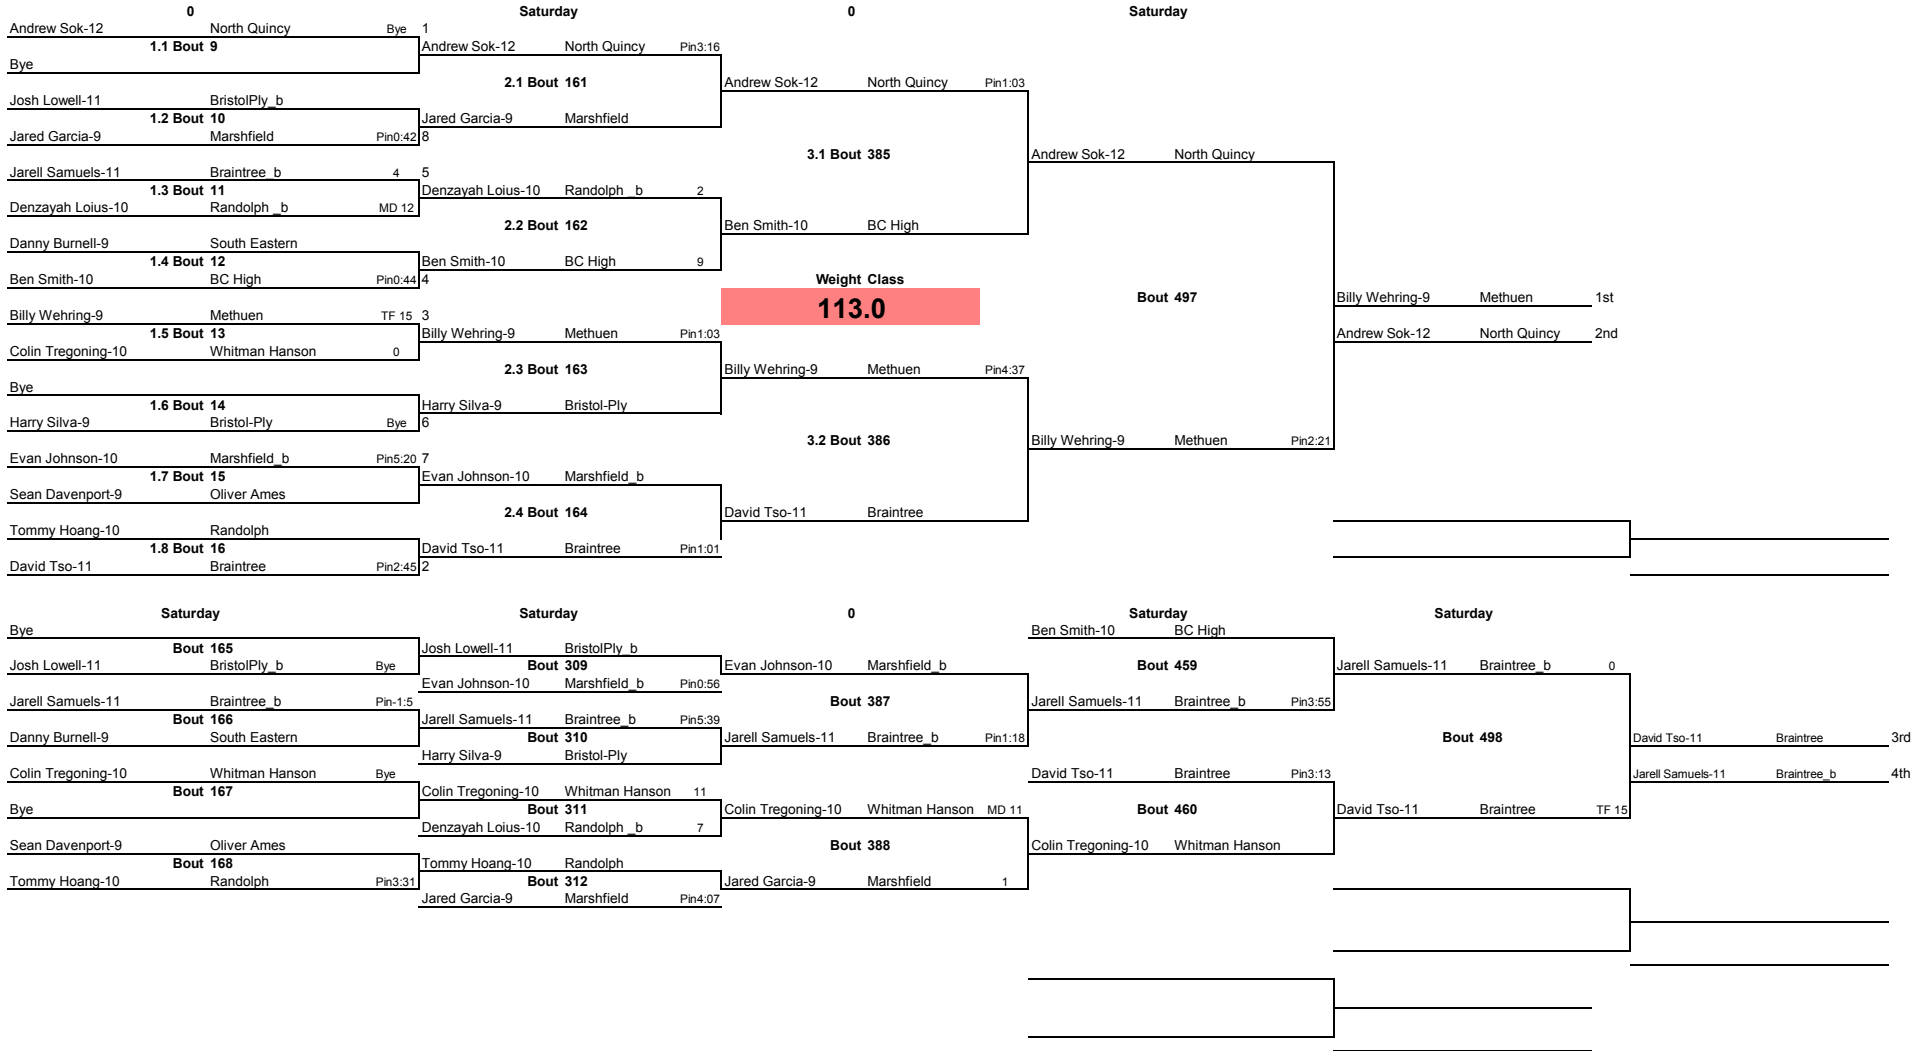

2012 Oliver Ames Opener

Team Code	Score
Braintree	301.0
Methuen	181.5
BC High	173.0
Oliver Ames	165.5
Marshfield	155.5
South Eastern	149.5
Whitman Hanson	131.0
Bristol-Ply	122.5
Braintree_b	83.5
North Quincy	70.5
Middleboro	62.0
Marshfield_b	51.0
Everett	49.0
BC High_b	45.5
Oliver Ames_b	44.0
Methuen_b	33.0
Randolph	26.0
South Eastern_b	22.0
Everett_b	15.0
WhitmanHanson_b	15.0
BristolPly_b	11.0
North Quincy_b	5.0
Middleboro_b	4.0
Randolph_b	3.0