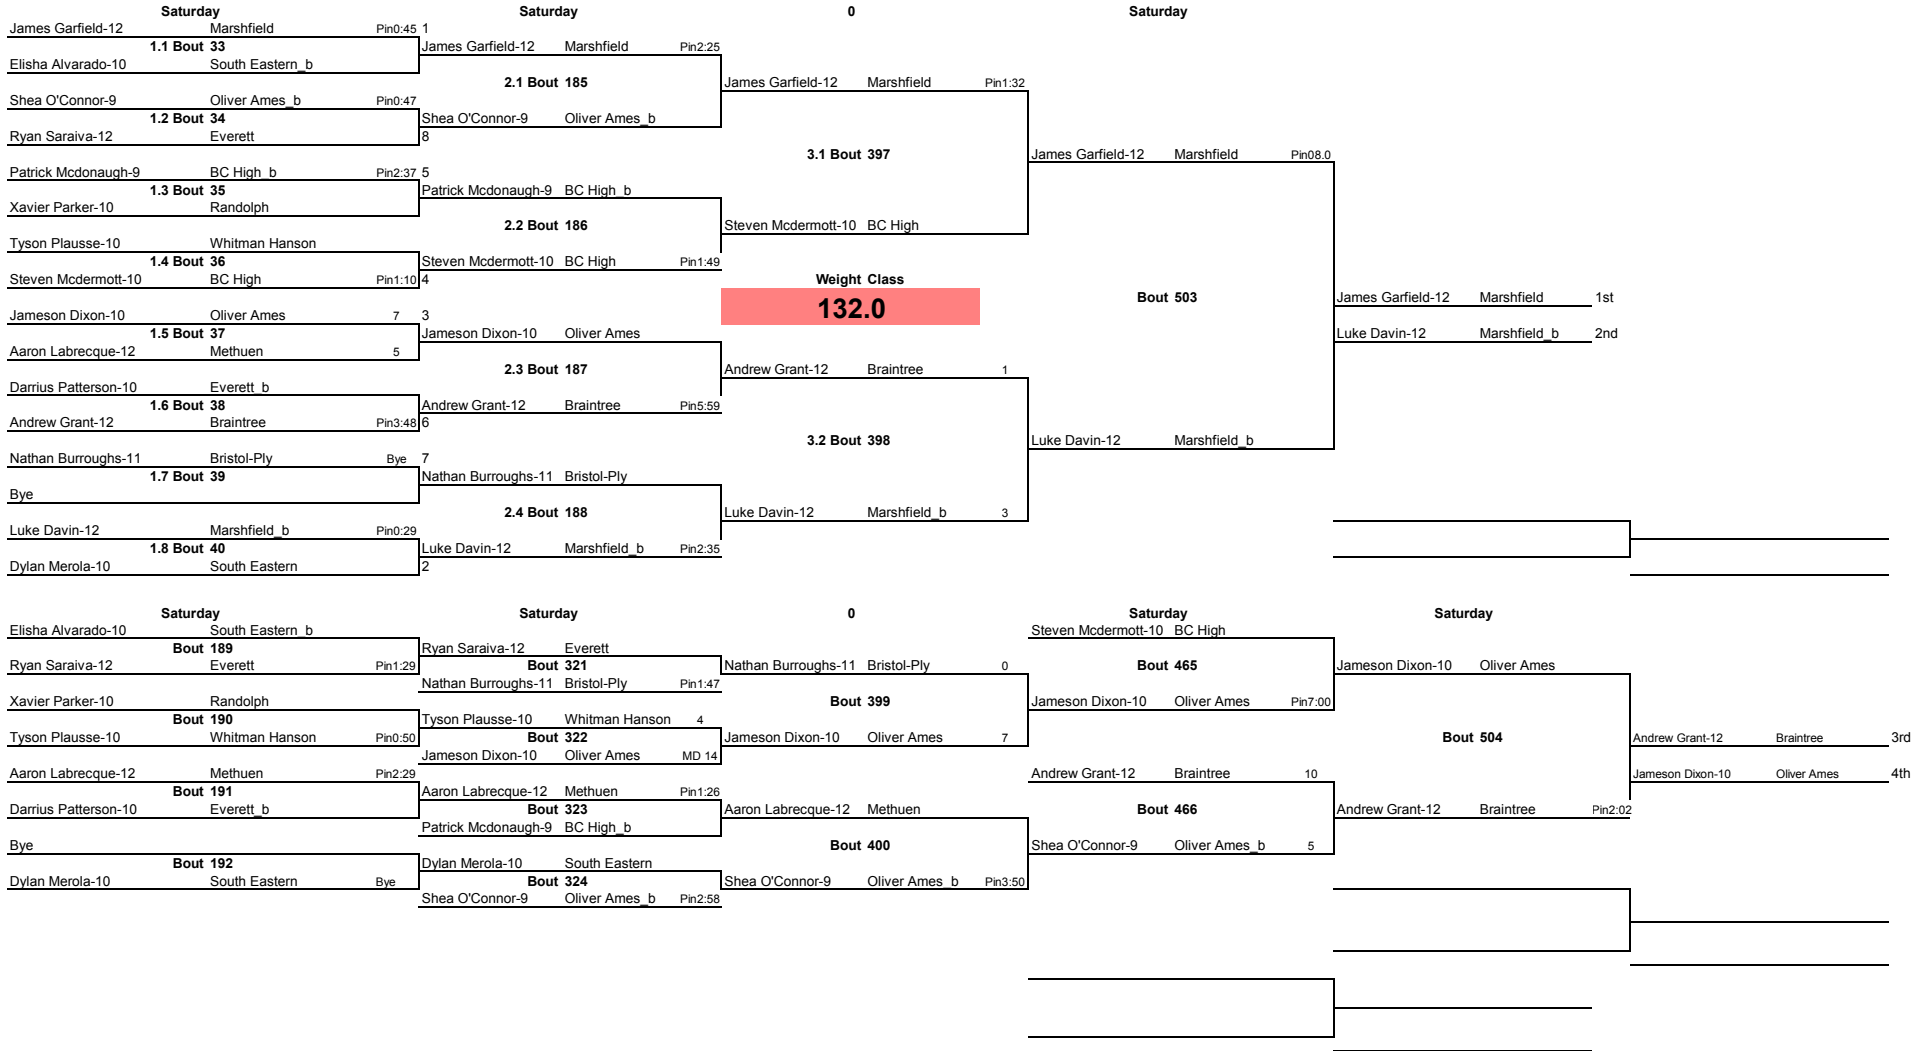

2012 Oliver Ames Opener

Team Code	Score
Braintree	301.0
Methuen	181.5
BC High	173.0
Oliver Ames	165.5
Marshfield	155.5
South Eastern	149.5
Whitman Hanson	131.0
Bristol-Ply	122.5
Braintree_b	83.5
North Quincy	70.5
Middleboro	62.0
Marshfield_b	51.0
Everett	49.0
BC High_b	45.5
Oliver Ames_b	44.0
Methuen_b	33.0
Randolph	26.0
South Eastern_b	22.0
Everett_b	15.0
WhitmanHanson_b	15.0
BristolPly_b	11.0
North Quincy_b	5.0
Middleboro_b	4.0
Randolph_b	3.0