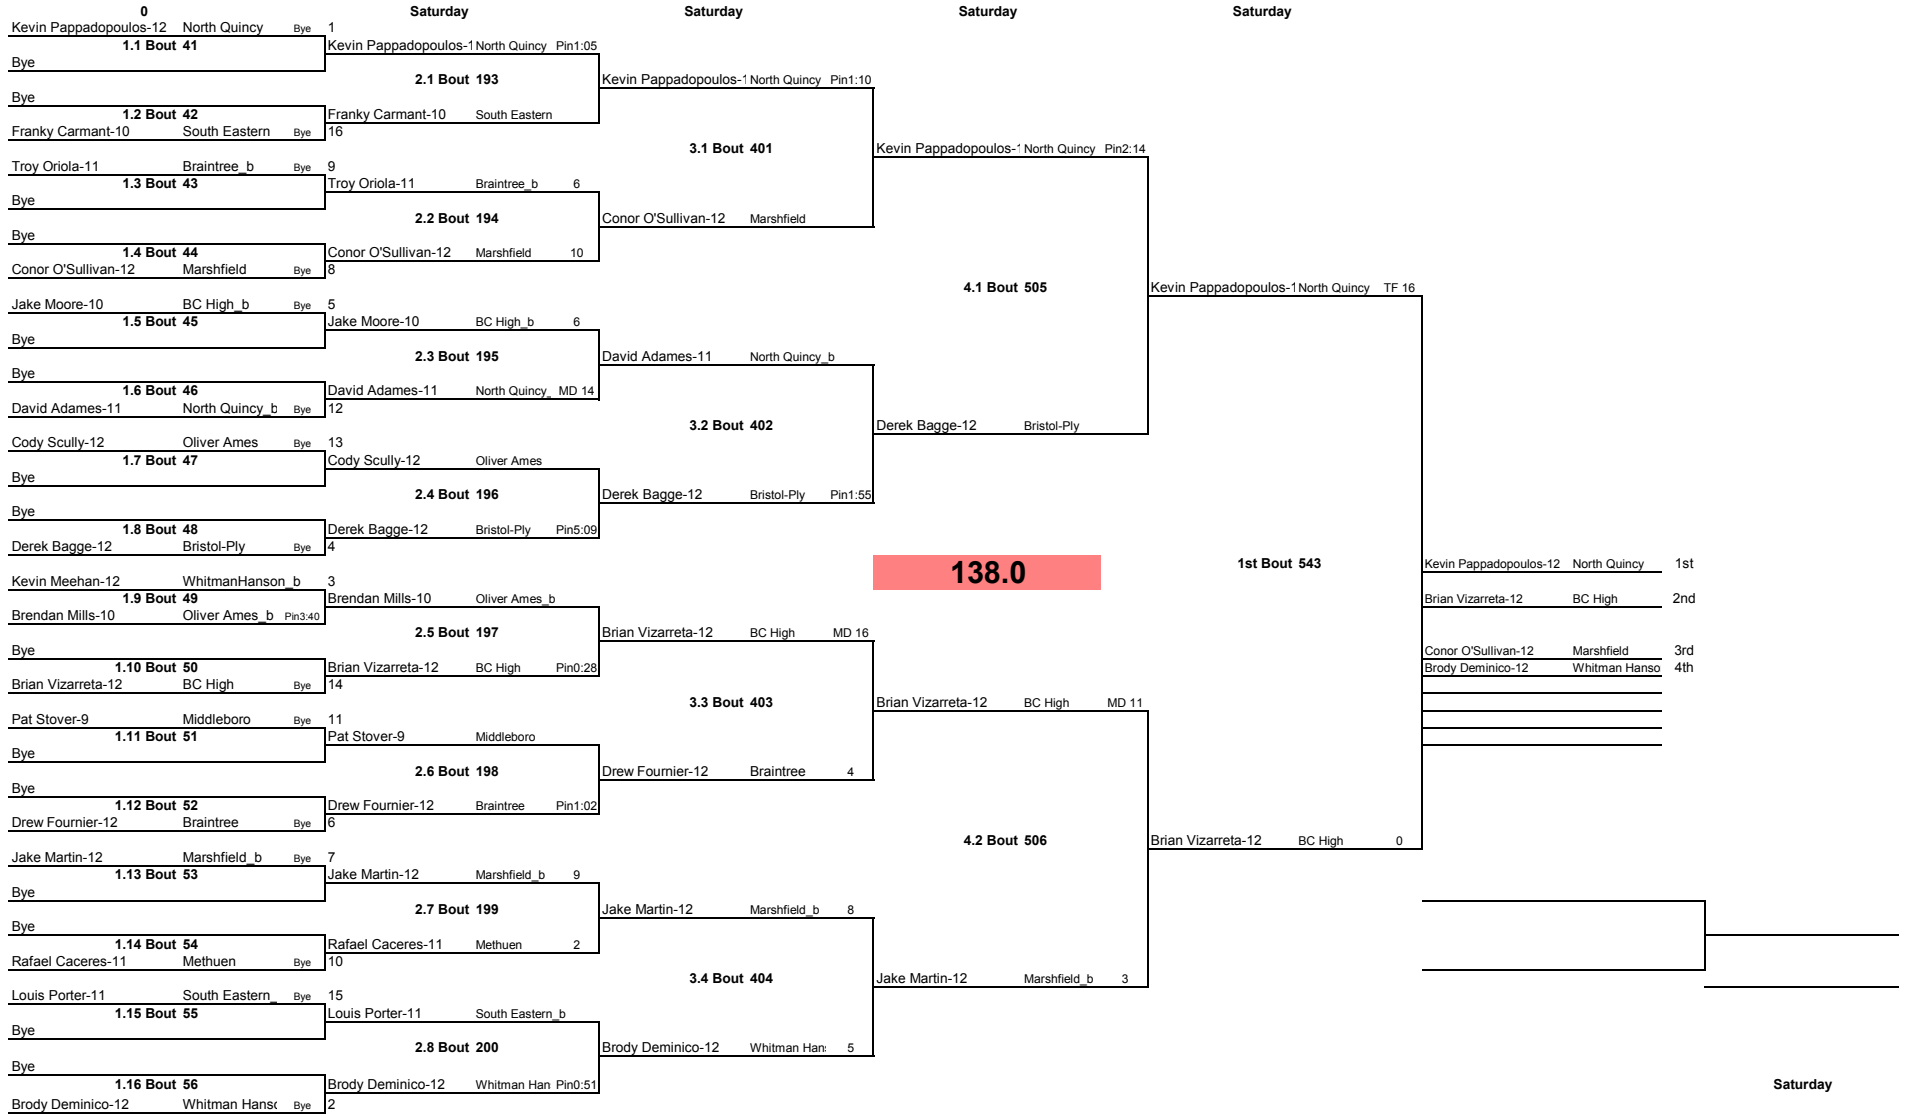

2012 Oliver Ames Opener

Team Code	Score
Braintree	301.0
Methuen	181.5
BC High	173.0
Oliver Ames	165.5
Marshfield	155.5
South Eastern	149.5
Whitman Hanson	131.0
Bristol-Ply	122.5
Braintree_b	83.5
North Quincy	70.5
Middleboro	62.0
Marshfield_b	51.0
Everett	49.0
BC High_b	45.5
Oliver Ames_b	44.0
Methuen_b	33.0
Randolph	26.0
South Eastern_b	22.0
Everett_b	15.0
WhitmanHanson_b	15.0
BristolPly_b	11.0
North Quincy_b	5.0
Middleboro_b	4.0
Randolph_b	3.0