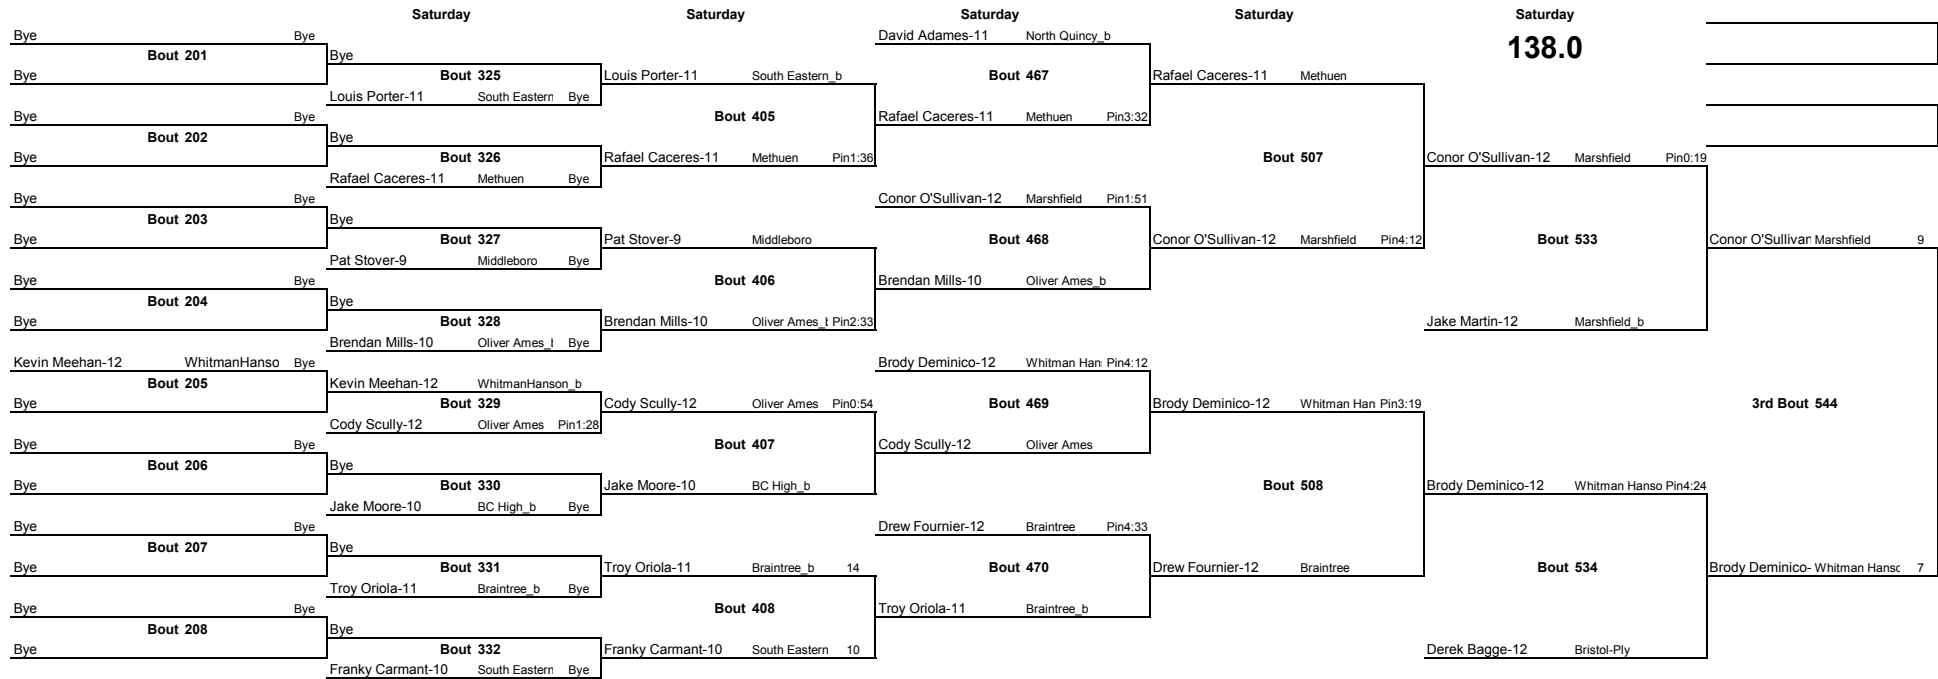

2012 Oliver Ames Opener

Team Code	Score
Braintree	301.0
Methuen	181.5
BC High	173.0
Oliver Ames	165.5
Marshfield	155.5
South Eastern	149.5
Whitman Hanson	131.0
Bristol-Ply	122.5
Braintree_b	83.5
North Quincy	70.5
Middleboro	62.0
Marshfield_b	51.0
Everett	49.0
BC High_b	45.5
Oliver Ames_b	44.0
Methuen_b	33.0
Randolph	26.0
South Eastern_b	22.0
Everett_b	15.0
WhitmanHanson_b	15.0
BristolPly_b	11.0
North Quincy_b	5.0
Middleboro_b	4.0
Randolph_b	3.0