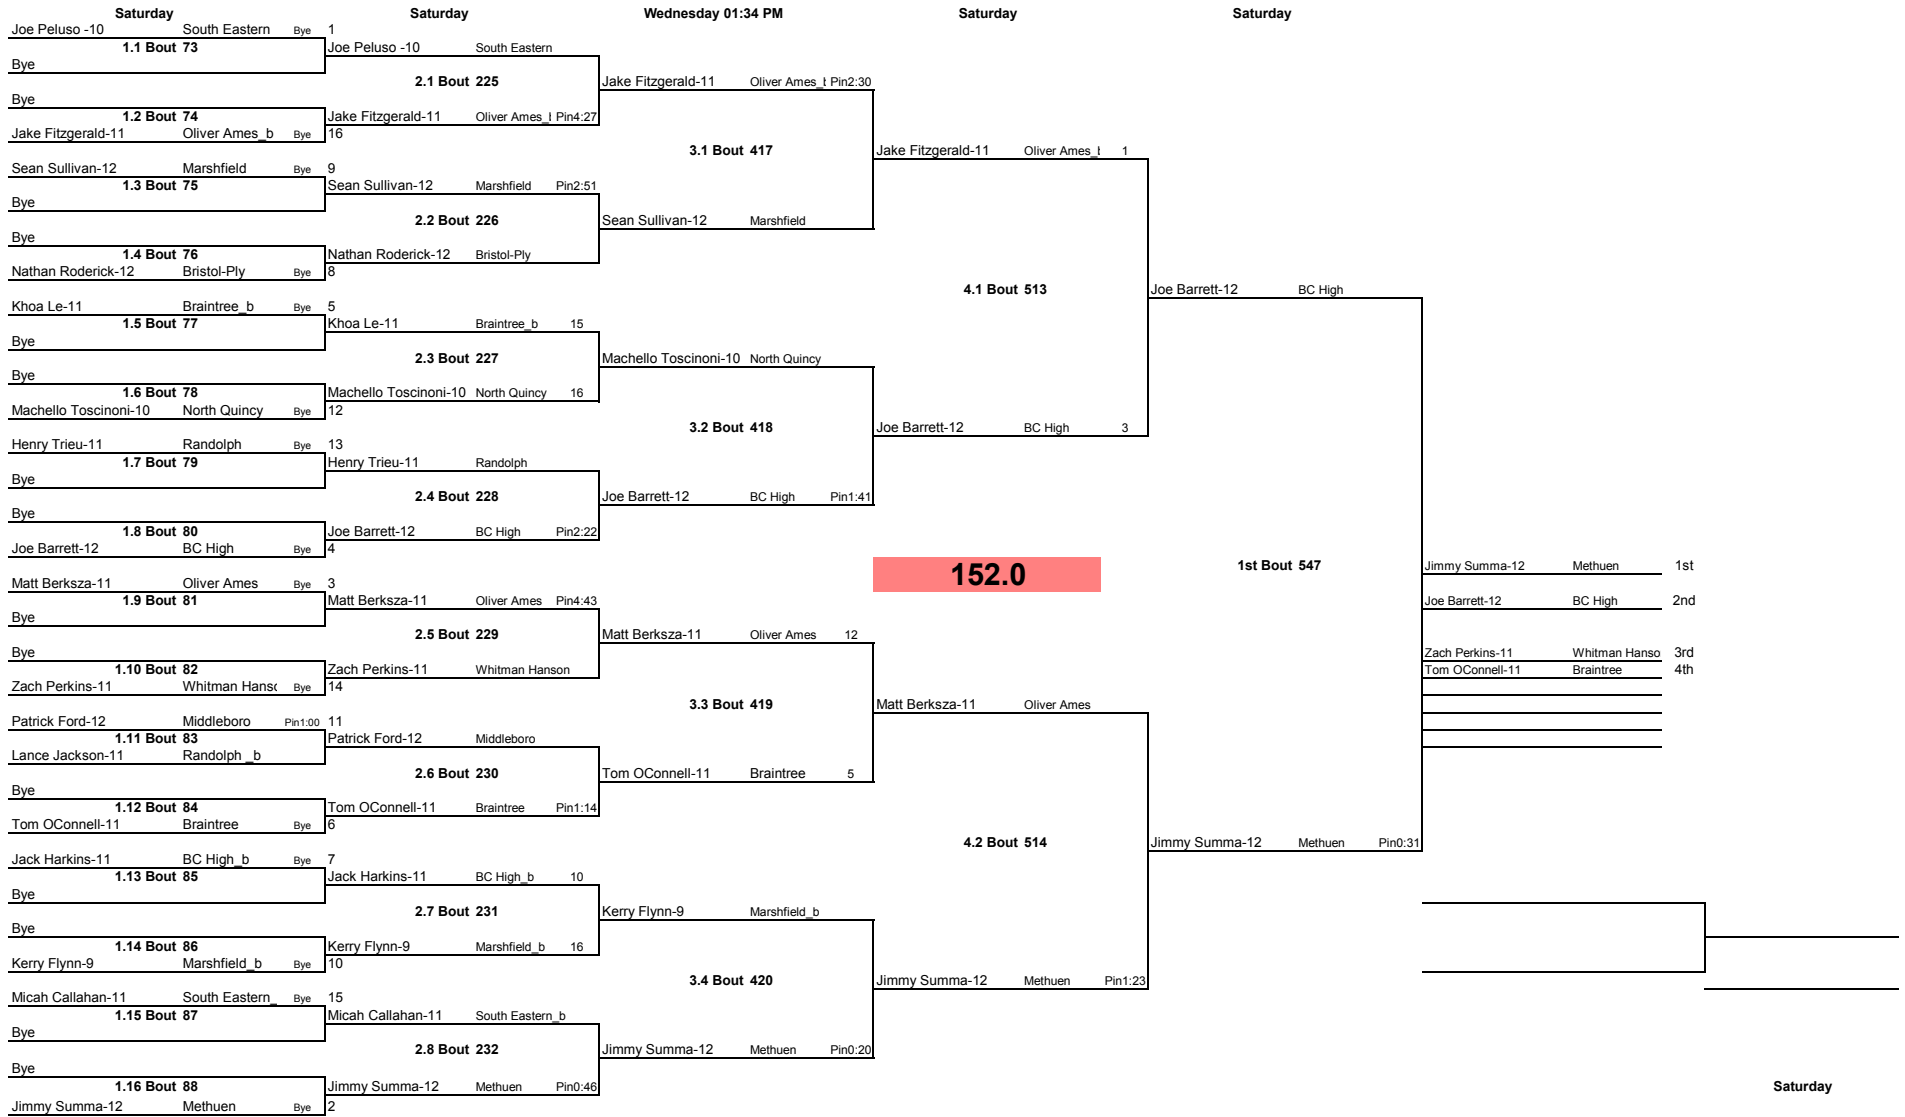

2012 Oliver Ames Opener

Team Code	Score
Braintree	301.0
Methuen	181.5
BC High	173.0
Oliver Ames	165.5
Marshfield	155.5
South Eastern	149.5
Whitman Hanson	131.0
Bristol-Ply	122.5
Braintree_b	83.5
North Quincy	70.5
Middleboro	62.0
Marshfield_b	51.0
Everett	49.0
BC High_b	45.5
Oliver Ames_b	44.0
Methuen_b	33.0
Randolph	26.0
South Eastern_b	22.0
Everett_b	15.0
WhitmanHanson_b	15.0
BristolPly_b	11.0
North Quincy_b	5.0
Middleboro_b	4.0
Randolph_b	3.0