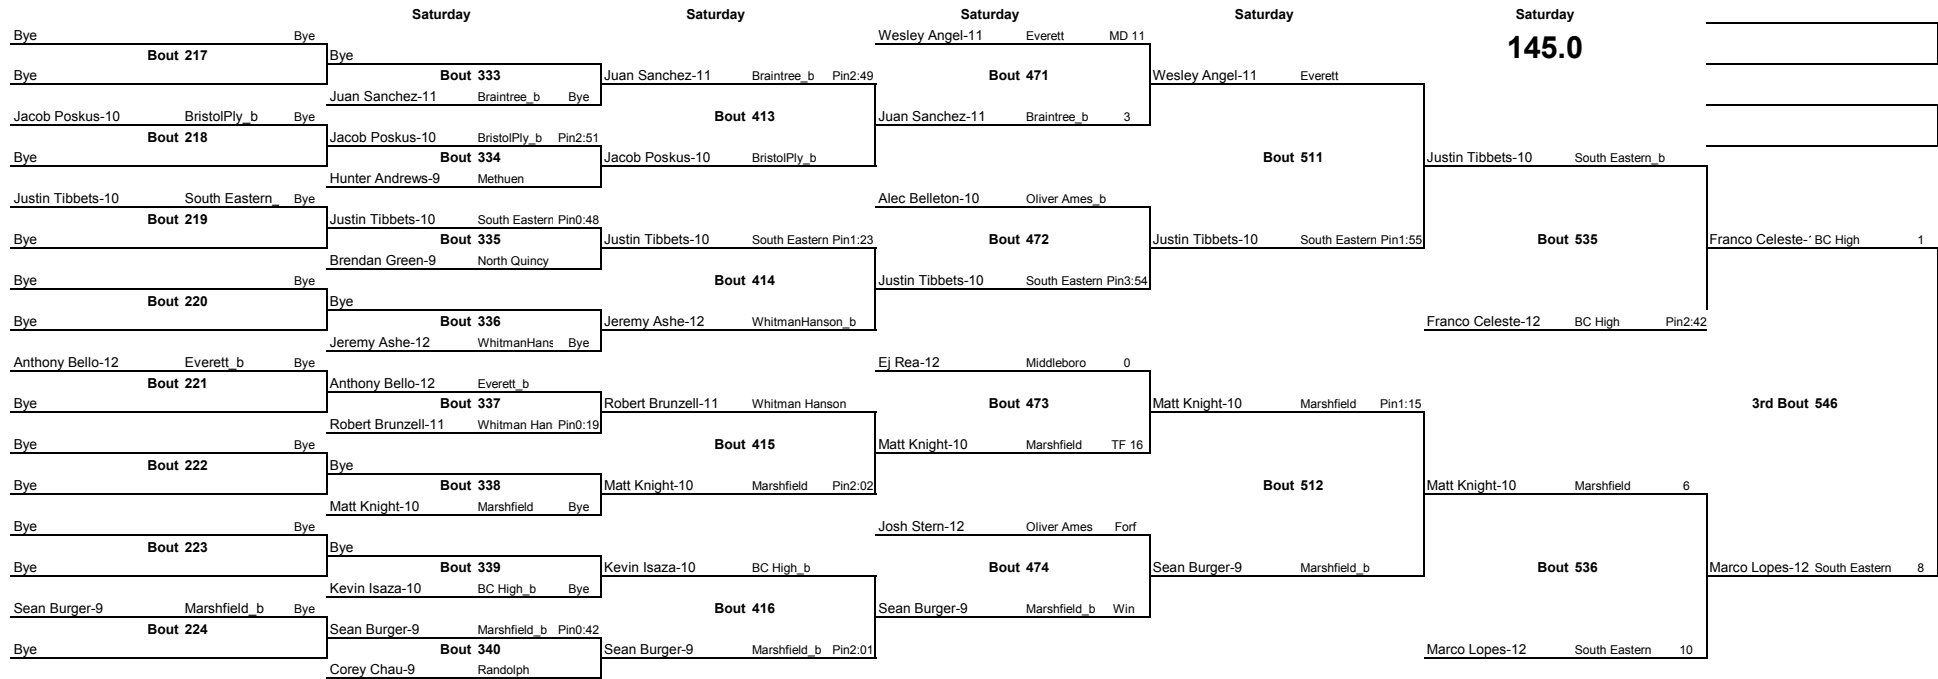

2012 Oliver Ames Opener

Team Code	Score
Braintree	301.0
Methuen	181.5
BC High	173.0
Oliver Ames	165.5
Marshfield	155.5
South Eastern	149.5
Whitman Hanson	131.0
Bristol-Ply	122.5
Braintree_b	83.5
North Quincy	70.5
Middleboro	62.0
Marshfield_b	51.0
Everett	49.0
BC High_b	45.5
Oliver Ames_b	44.0
Methuen_b	33.0
Randolph	26.0
South Eastern_b	22.0
Everett_b	15.0
WhitmanHanson_b	15.0
BristolPly_b	11.0
North Quincy_b	5.0
Middleboro_b	4.0
Randolph_b	3.0