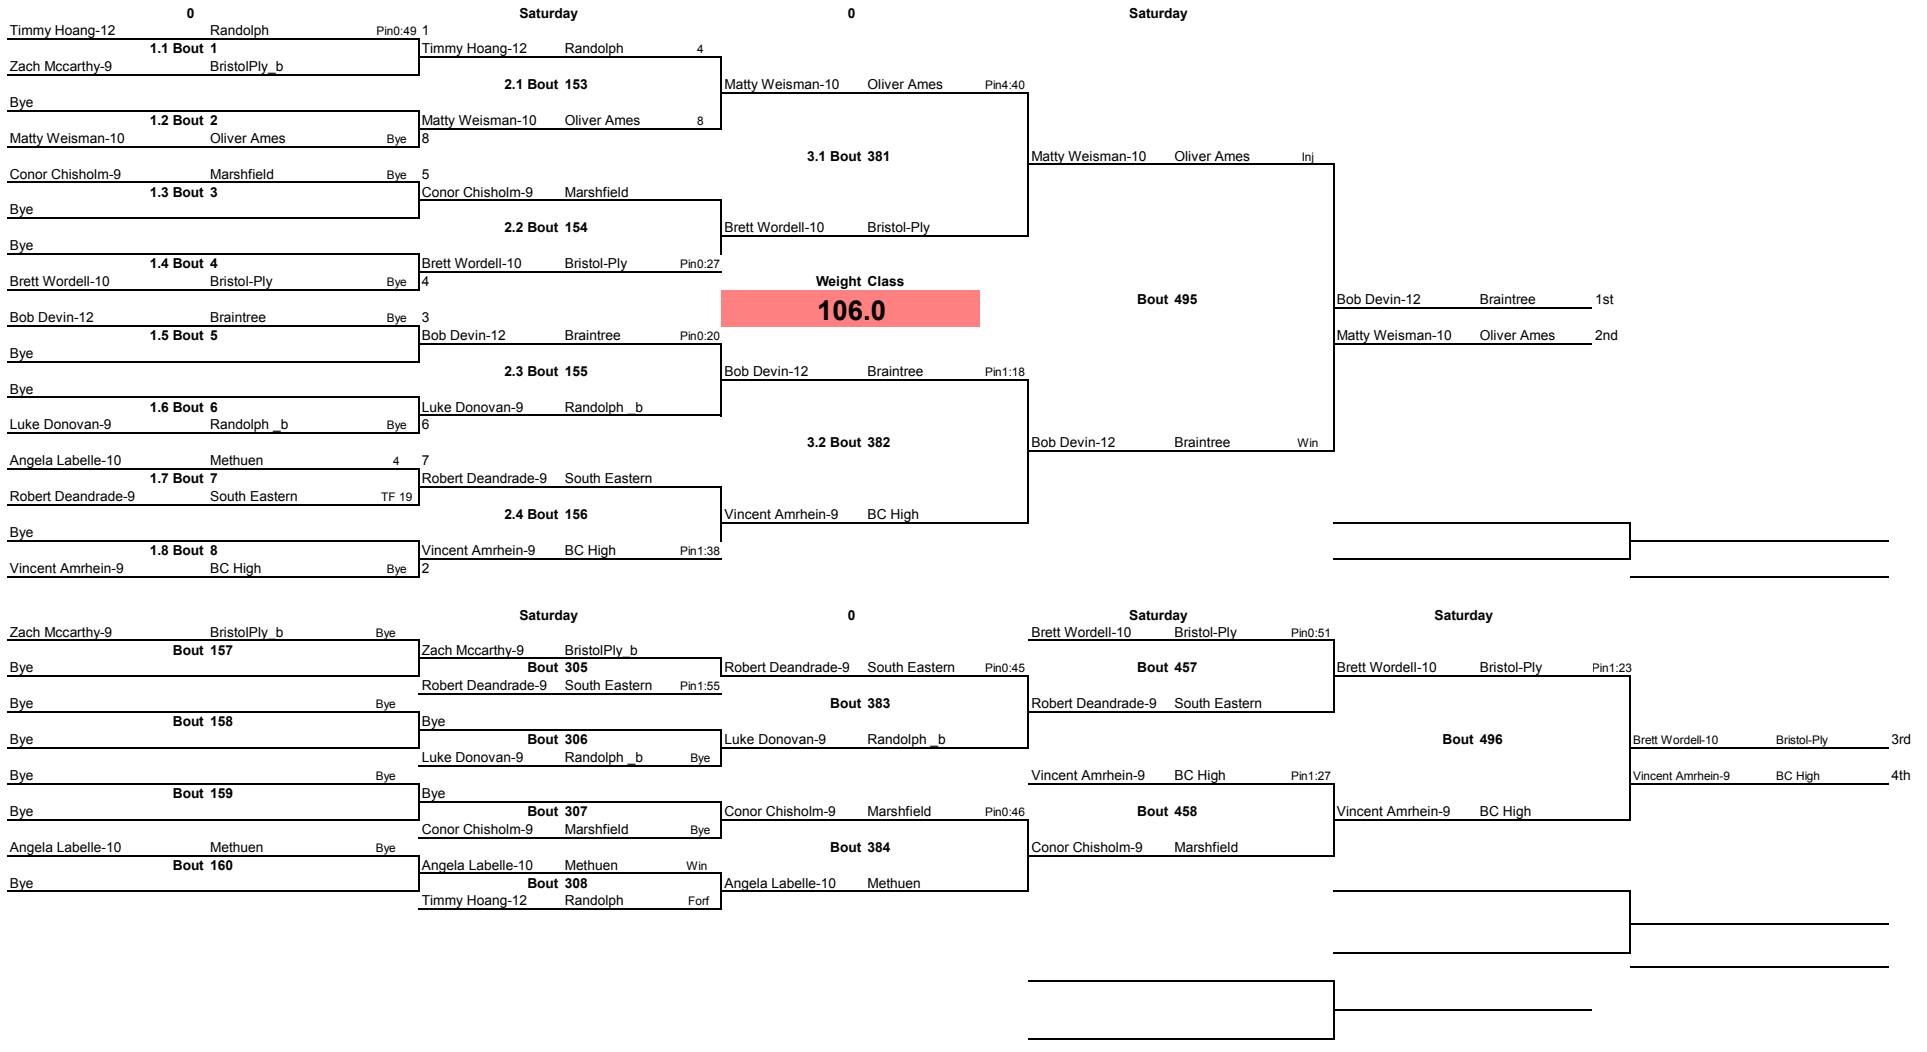

2012 Oliver Ames Opener

Team Code	Score
Braintree	301.0
Methuen	181.5
BC High	173.0
Oliver Ames	165.5
Marshfield	155.5
South Eastern	149.5
Whitman Hanson	131.0
Bristol-Ply	122.5
Braintree_b	83.5
North Quincy	70.5
Middleboro	62.0
Marshfield_b	51.0
Everett	49.0
BC High_b	45.5
Oliver Ames_b	44.0
Methuen_b	33.0
Randolph	26.0
South Eastern_b	22.0
Everett_b	15.0
WhitmanHanson_b	15.0
BristolPly_b	11.0
North Quincy_b	5.0
Middleboro_b	4.0
Randolph_b	3.0