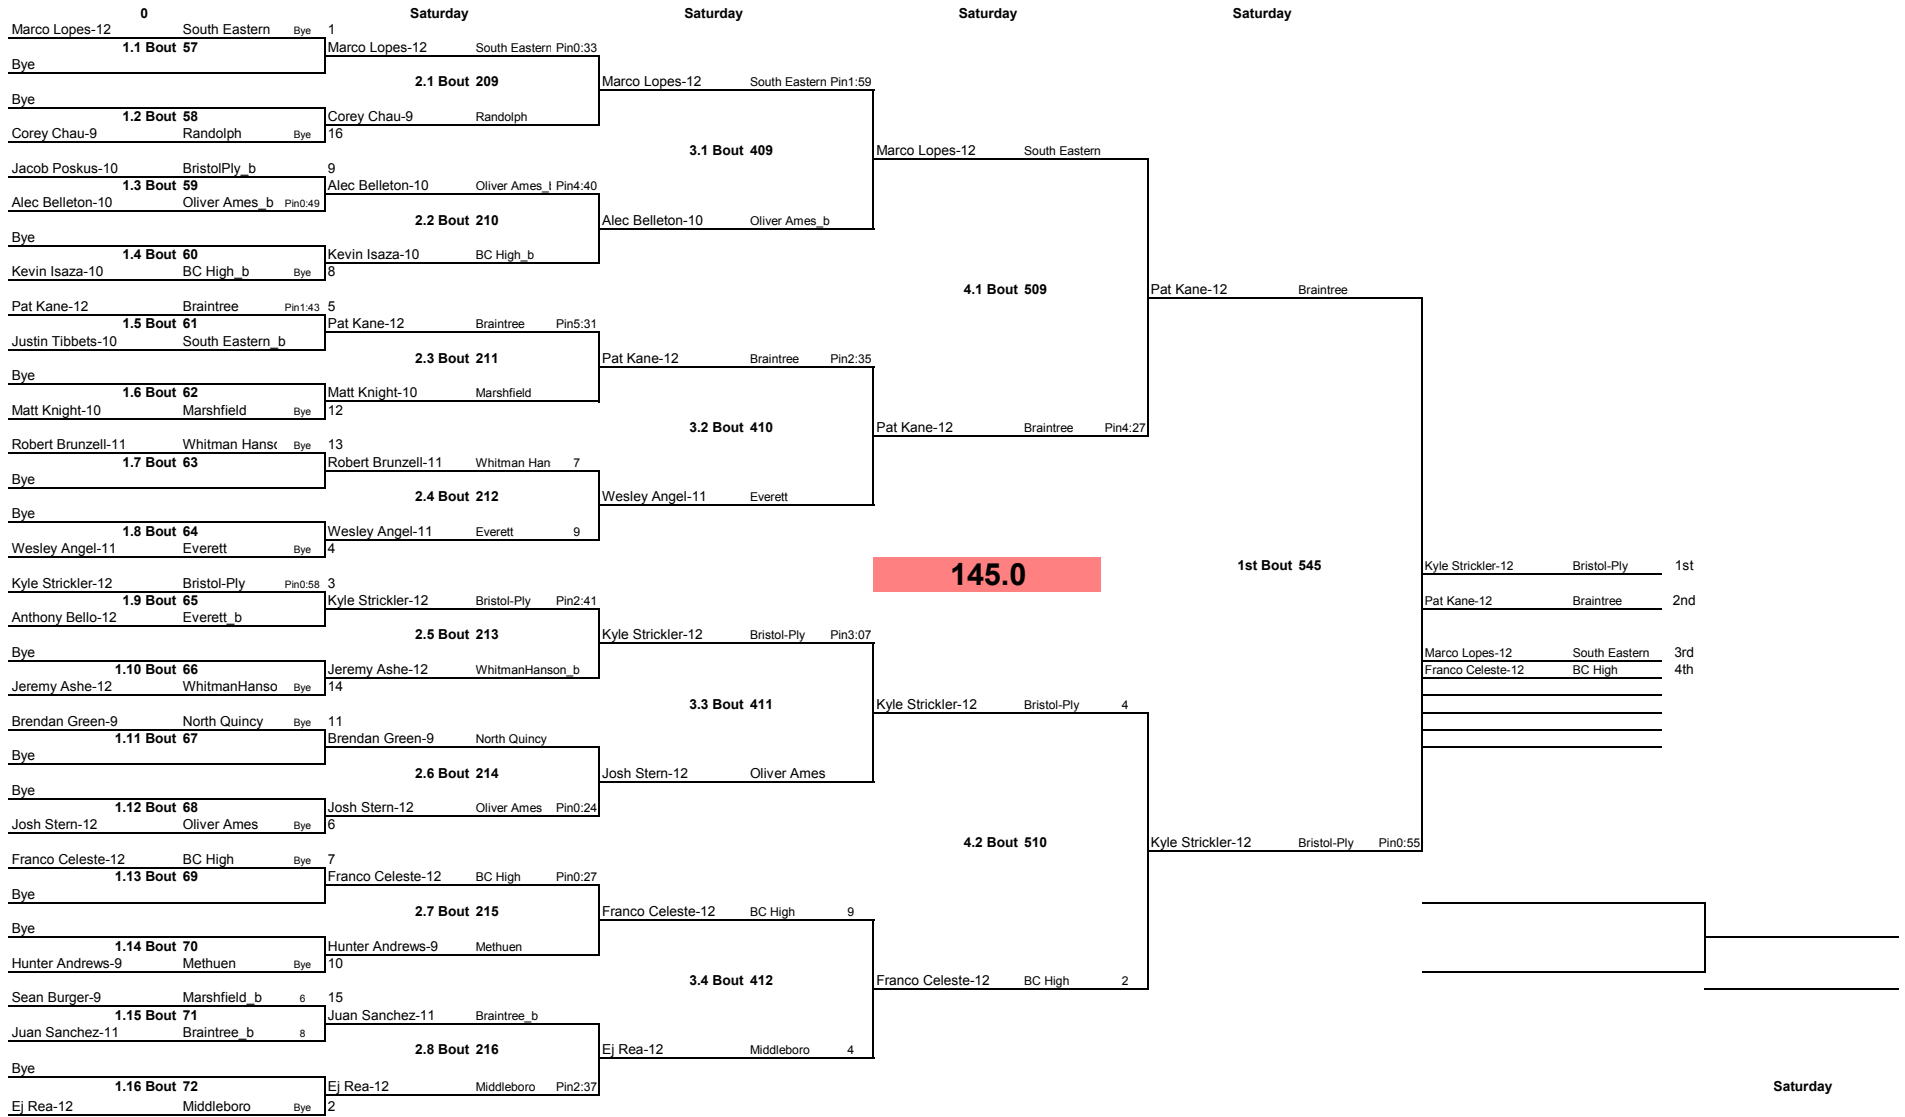

2012 Oliver Ames Opener

Team Code	Score
Braintree	301.0
Methuen	181.5
BC High	173.0
Oliver Ames	165.5
Marshfield	155.5
South Eastern	149.5
Whitman Hanson	131.0
Bristol-Ply	122.5
Braintree_b	83.5
North Quincy	70.5
Middleboro	62.0
Marshfield_b	51.0
Everett	49.0
BC High_b	45.5
Oliver Ames_b	44.0
Methuen_b	33.0
Randolph	26.0
South Eastern_b	22.0
Everett_b	15.0
WhitmanHanson_b	15.0
BristolPly_b	11.0
North Quincy_b	5.0
Middleboro_b	4.0
Randolph_b	3.0