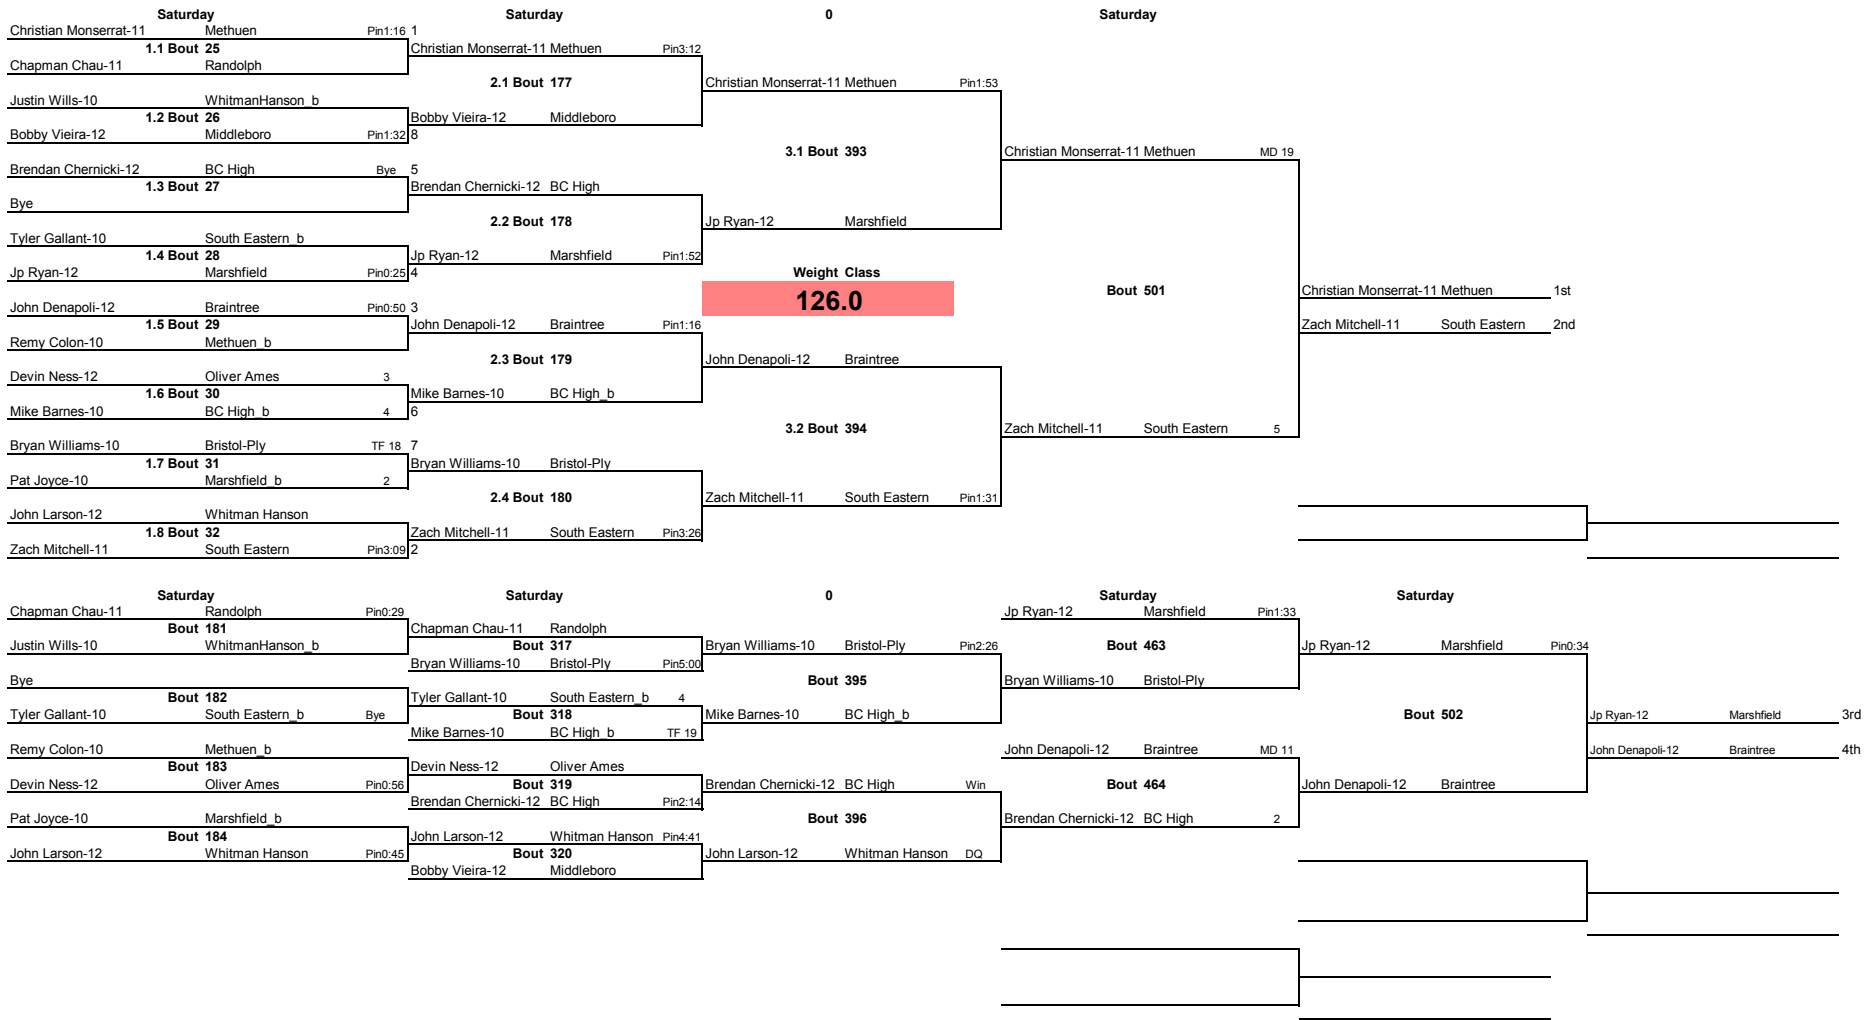

2012 Oliver Ames Opener

Team Code	Score
Braintree	301.0
Methuen	181.5
BC High	173.0
Oliver Ames	165.5
Marshfield	155.5
South Eastern	149.5
Whitman Hanson	131.0
Bristol-Ply	122.5
Braintree_b	83.5
North Quincy	70.5
Middleboro	62.0
Marshfield_b	51.0
Everett	49.0
BC High_b	45.5
Oliver Ames_b	44.0
Methuen_b	33.0
Randolph	26.0
South Eastern_b	22.0
Everett_b	15.0
WhitmanHanson_b	15.0
BristolPly_b	11.0
North Quincy_b	5.0
Middleboro_b	4.0
Randolph_b	3.0