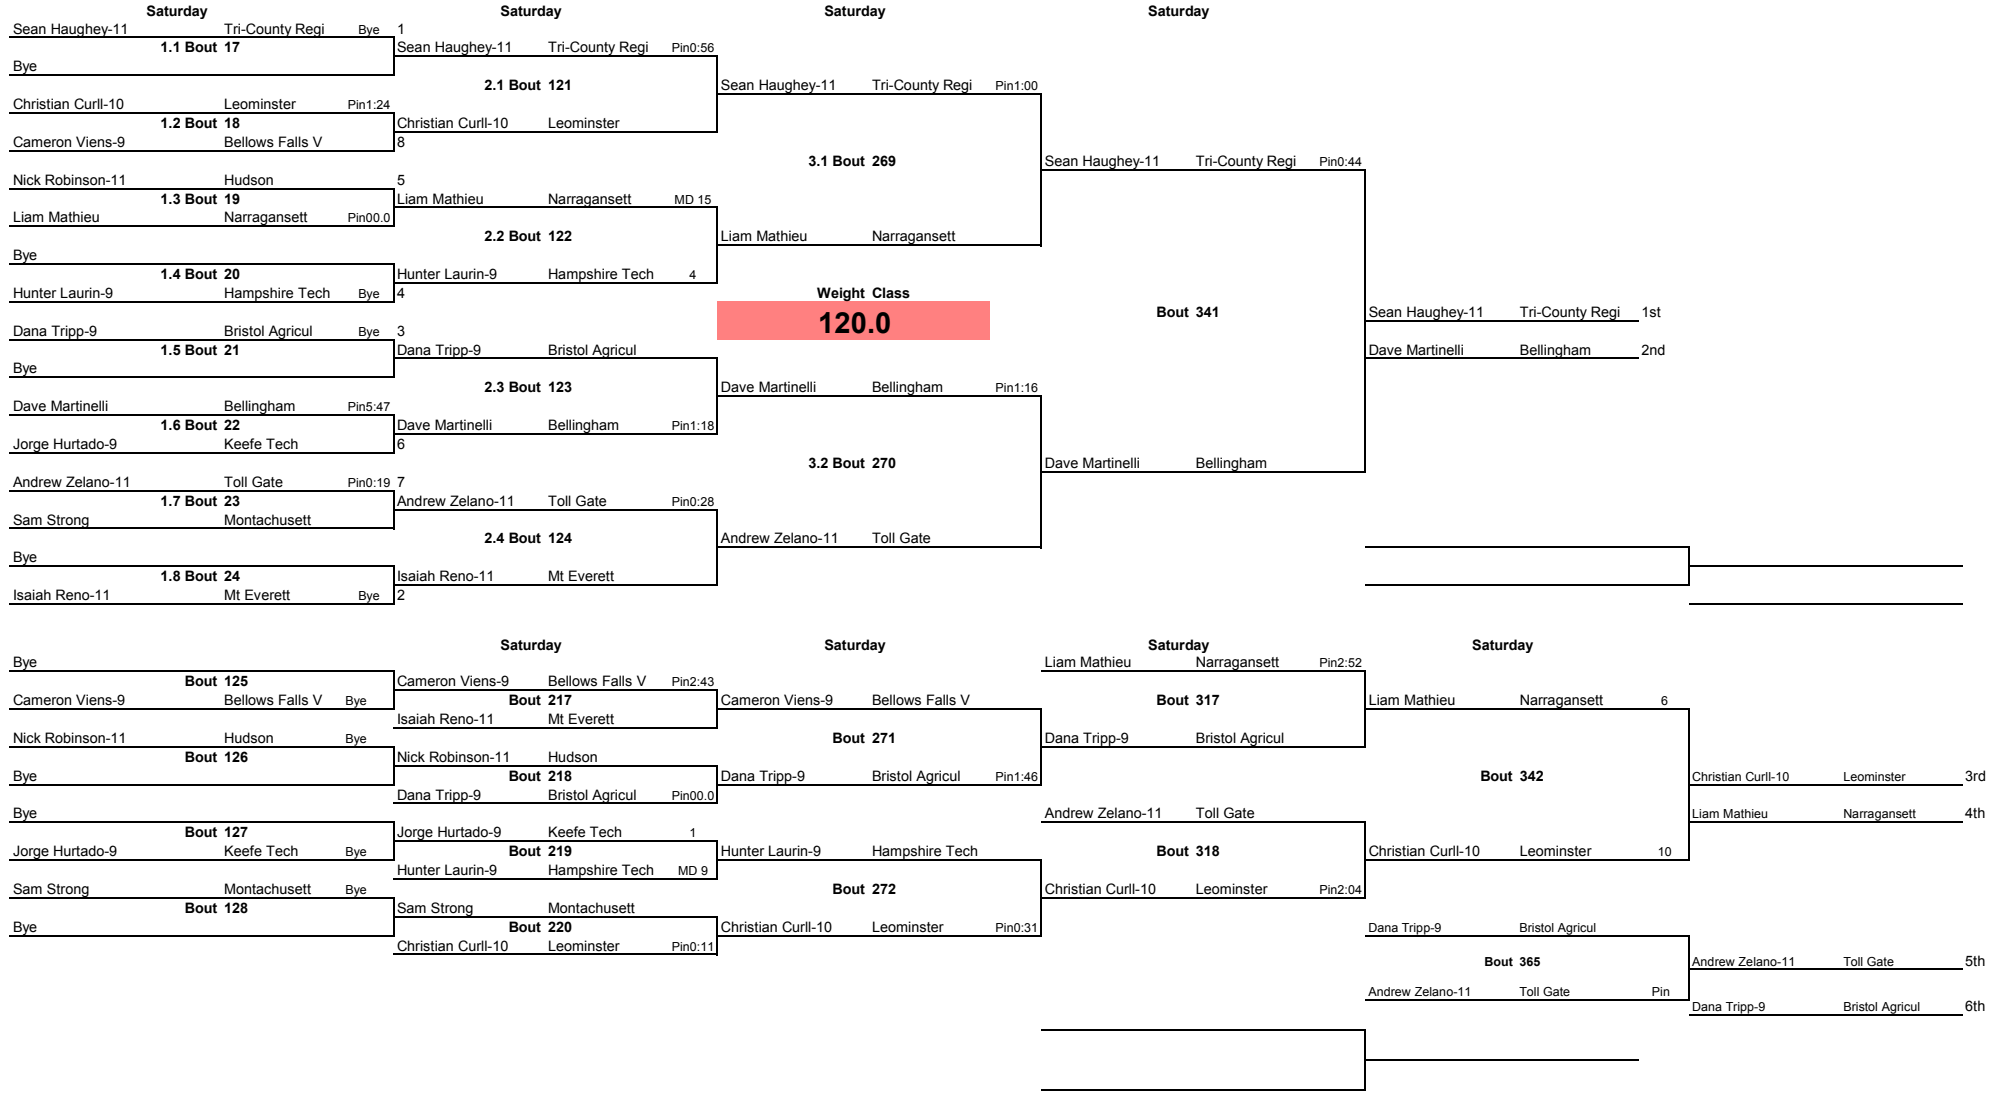

2014 NorthBridge Invitational

<u>Team Code</u>	<u>Score</u>
<u>Narragansett</u>	206.5
<u>Bellows Falls V</u>	170
<u>Toll Gate</u>	150.5
<u>Tri-County Regi</u>	140.5
<u>Bellingham</u>	135
<u>Nauset</u>	134
<u>Hampshire Tech</u>	90
<u>NorthBridge</u>	87
<u>Advanced MSA</u>	83
<u>Montachusett</u>	80
<u>Keefe Tech</u>	77
<u>Mt Everett</u>	72
<u>Frontier</u>	65
<u>Leominster</u>	63
<u>Bristol Agricul</u>	59
<u>Shepherd Hill</u>	23
<u>Worcester Tech.</u>	16
<u>Hudson</u>	0
<u>Pioneer Valley</u>	0

Saturday			Saturday			Saturday		
Mike Gallagher	Narragansett	Pin1:32 1	Mike Gallagher	Narragansett	Pin2:25	Mike Gallagher	Narragansett	Pin3:33
1.1 Bout 81			2.1 Bout 185			Bout 301		
Joe Mecurio	Toll Gate		Aj Gagner-9	NorthBridge				
Aj Gagner-9	NorthBridge	Pin4:56						
1.2 Bout 82			182.0			Bout 301		
Kayvon Bahery-12	Bellingham		Aj Gagner-9	NorthBridge				
Joe Lonsdale-12	Nauset	Win 3	Joe Lonsdale-12	Nauset				Mike Gallagher Narragansett 1st
1.3 Bout 83			2.2 Bout 186					Kyle Record-11 Bellows Falls 2nd
Paul Colbert-9	Hudson	Forf	Kyle Record-11	Bellows Falls	Pin1:27			
Nick Turnbough-12	Mt Everett							
1.4 Bout 84								
Kyle Record-11	Bellows Falls	Pin1:51 2						
Saturday			Saturday					
Joe Mecurio	Toll Gate	Pin2:10	Joe Mecurio	Toll Gate	MD 11			
Bout 187			Bout 249					
Kayvon Bahery-12	Bellingham		Joe Lonsdale-12	Nauset	3	Joe Mecurio	Toll Gate	6
Paul Colbert-9	Hudson					Bout 302		
Bout 188			Nick Turnbough-12	Mt Everett	Pin0:41			
Nick Turnbough-12	Mt Everett	Pin00:0	Bout 250			Nick Turnbough-12	Mt Everett	2
			Aj Gagner-9	NorthBridge				Joe Mecurio Toll Gate 3rd
								Nick Turnbough-12 Mt Everett 4th
						Joe Lonsdale-12	Nauset	Pin
						Bout 381		
						Joe Lonsdale-12	Nauset	5th
						Aj Gagner-9	NorthBridge	
						Aj Gagner-9	NorthBridge	6th