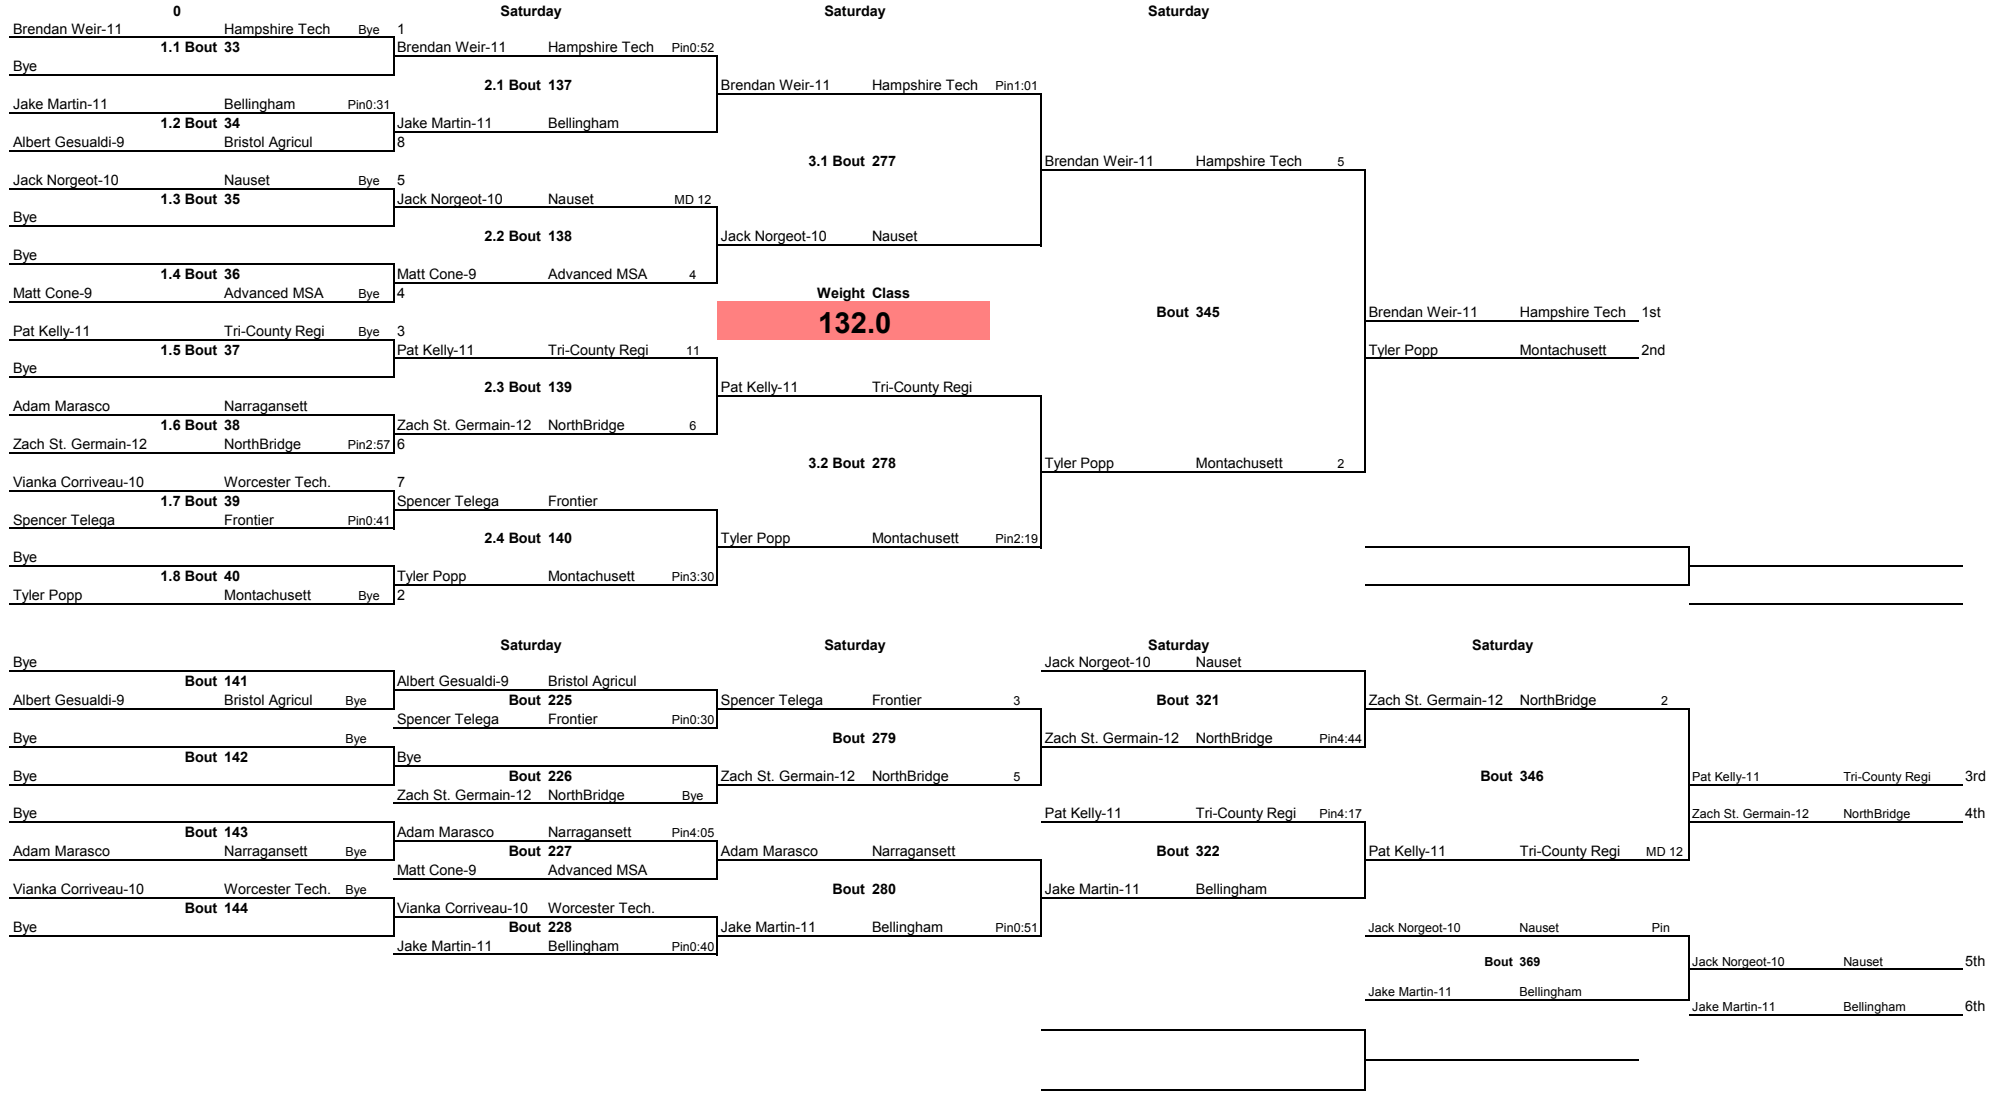

2014 NorthBridge Invitational

<u>Team Code</u>	<u>Score</u>
<u>Narragansett</u>	206.5
<u>Bellows Falls V</u>	170
<u>Toll Gate</u>	150.5
<u>Tri-County Regi</u>	140.5
<u>Bellingham</u>	135
<u>Nauset</u>	134
<u>Hampshire Tech</u>	90
<u>NorthBridge</u>	87
<u>Advanced MSA</u>	83
<u>Montachusett</u>	80
<u>Keefe Tech</u>	77
<u>Mt Everett</u>	72
<u>Frontier</u>	65
<u>Leominster</u>	63
<u>Bristol Agricul</u>	59
<u>Shepherd Hill</u>	23
<u>Worcester Tech.</u>	16
<u>Hudson</u>	0
<u>Pioneer Valley</u>	0

Saturday			Saturday			Saturday		
Mike Gallagher	Narragansett	Pin1:32 1	Mike Gallagher	Narragansett	Pin2:25	Mike Gallagher	Narragansett	Pin3:33
1.1 Bout 81			2.1 Bout 185			Bout 301		
Joe Mecurio	Toll Gate		Aj Gagner-9	NorthBridge				
Aj Gagner-9	NorthBridge	Pin4:56						
1.2 Bout 82			182.0			Bout 301		
Kayvon Bahery-12	Bellingham		Aj Gagner-9	NorthBridge				
Joe Lonsdale-12	Nauset	Win 3	Joe Lonsdale-12	Nauset				Mike Gallagher Narragansett 1st
1.3 Bout 83			2.2 Bout 186					Kyle Record-11 Bellows Falls 2nd
Paul Colbert-9	Hudson	Forf	Kyle Record-11	Bellows Falls	Pin1:27			
Nick Turnbough-12	Mt Everett							
1.4 Bout 84								
Kyle Record-11	Bellows Falls	Pin1:51 2						
Saturday			Saturday					
Joe Mecurio	Toll Gate	Pin2:10	Joe Mecurio	Toll Gate	MD 11			
Bout 187			Bout 249					
Kayvon Bahery-12	Bellingham		Joe Lonsdale-12	Nauset	3	Joe Mecurio	Toll Gate	6
Paul Colbert-9	Hudson					Bout 302		
Bout 188			Nick Turnbough-12	Mt Everett	Pin0:41			
Nick Turnbough-12	Mt Everett	Pin00:0	Bout 250			Nick Turnbough-12	Mt Everett	2
			Aj Gagner-9	NorthBridge				Joe Mecurio Toll Gate 3rd
								Nick Turnbough-12 Mt Everett 4th
						Joe Lonsdale-12	Nauset	Pin
						Bout 381		
						Joe Lonsdale-12	Nauset	5th
						Aj Gagner-9	NorthBridge	
						Aj Gagner-9	NorthBridge	6th