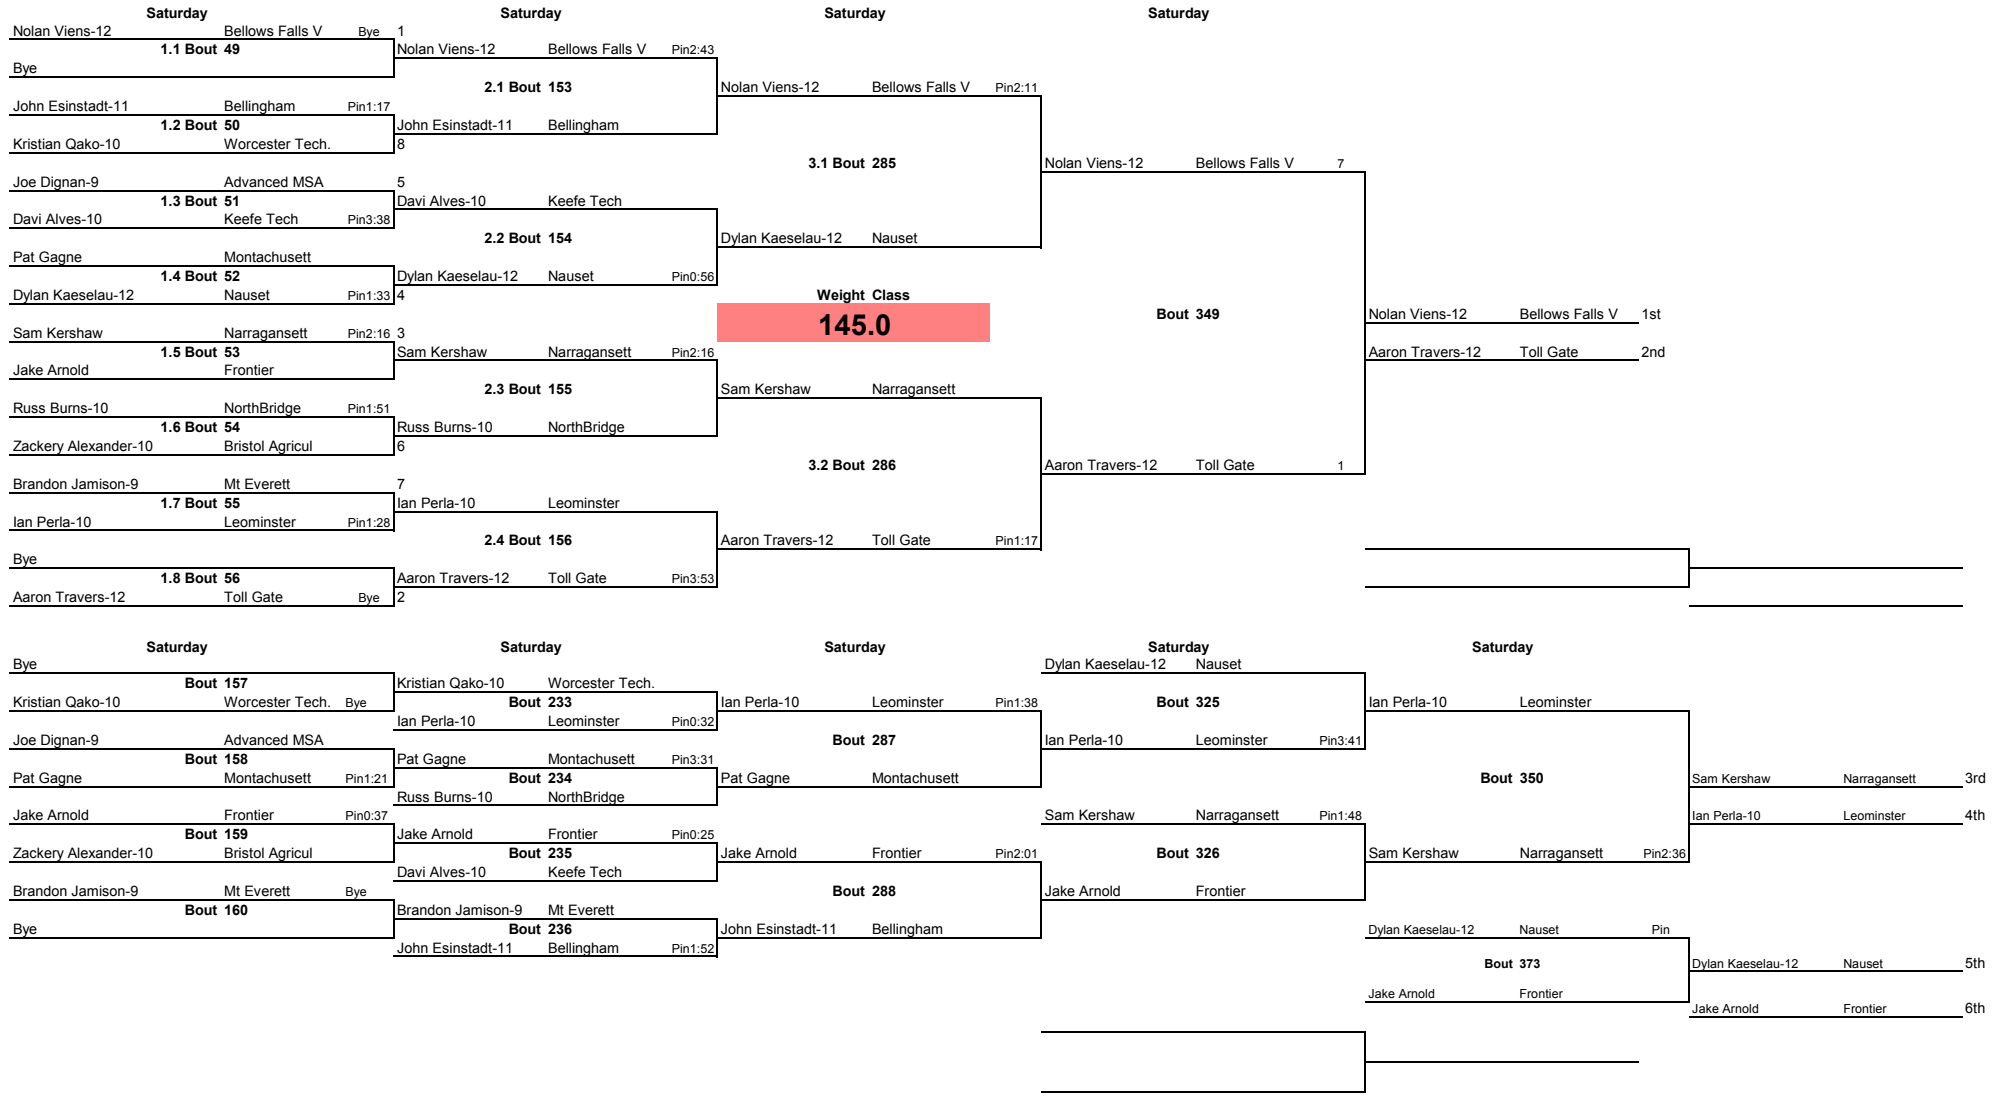

2014 NorthBridge Invitational

<u>Team Code</u>	<u>Score</u>
<u>Narragansett</u>	206.5
<u>Bellows Falls V</u>	170
<u>Toll Gate</u>	150.5
<u>Tri-County Regi</u>	140.5
<u>Bellingham</u>	135
<u>Nauset</u>	134
<u>Hampshire Tech</u>	90
<u>NorthBridge</u>	87
<u>Advanced MSA</u>	83
<u>Montachusett</u>	80
<u>Keefe Tech</u>	77
<u>Mt Everett</u>	72
<u>Frontier</u>	65
<u>Leominster</u>	63
<u>Bristol Agricul</u>	59
<u>Shepherd Hill</u>	23
<u>Worcester Tech.</u>	16
<u>Hudson</u>	0
<u>Pioneer Valley</u>	0

Saturday			Saturday			Saturday		
Mike Gallagher	Narragansett	Pin1:32 1	Mike Gallagher	Narragansett	Pin2:25	Mike Gallagher	Narragansett	Pin3:33
1.1 Bout 81			2.1 Bout 185			Bout 301		
Joe Mecurio	Toll Gate		Aj Gagner-9	NorthBridge				
Aj Gagner-9	NorthBridge	Pin4:56						
1.2 Bout 82			182.0			Bout 301		
Kayvon Bahery-12	Bellingham		Aj Gagner-9	NorthBridge				
Joe Lonsdale-12	Nauset	Win 3	Joe Lonsdale-12	Nauset				Mike Gallagher Narragansett 1st
1.3 Bout 83			2.2 Bout 186					Kyle Record-11 Bellows Falls 2nd
Paul Colbert-9	Hudson	Forf	Kyle Record-11	Bellows Falls	Pin1:27			
Nick Turnbough-12	Mt Everett							
1.4 Bout 84								
Kyle Record-11	Bellows Falls	Pin1:51 2						
Saturday			Saturday					
Joe Mecurio	Toll Gate	Pin2:10	Joe Mecurio	Toll Gate	MD 11			
Bout 187			Bout 249					
Kayvon Bahery-12	Bellingham		Joe Lonsdale-12	Nauset	3	Joe Mecurio	Toll Gate	6
Paul Colbert-9	Hudson					Bout 302		
Bout 188			Nick Turnbough-12	Mt Everett	Pin0:41			
Nick Turnbough-12	Mt Everett	Pin00:0	Bout 250			Nick Turnbough-12	Mt Everett	2
			Aj Gagner-9	NorthBridge				Joe Mecurio Toll Gate 3rd
								Nick Turnbough-12 Mt Everett 4th
						Joe Lonsdale-12	Nauset	Pin
						Bout 381		
						Joe Lonsdale-12	Nauset	5th
						Aj Gagner-9	NorthBridge	
						Aj Gagner-9	NorthBridge	6th