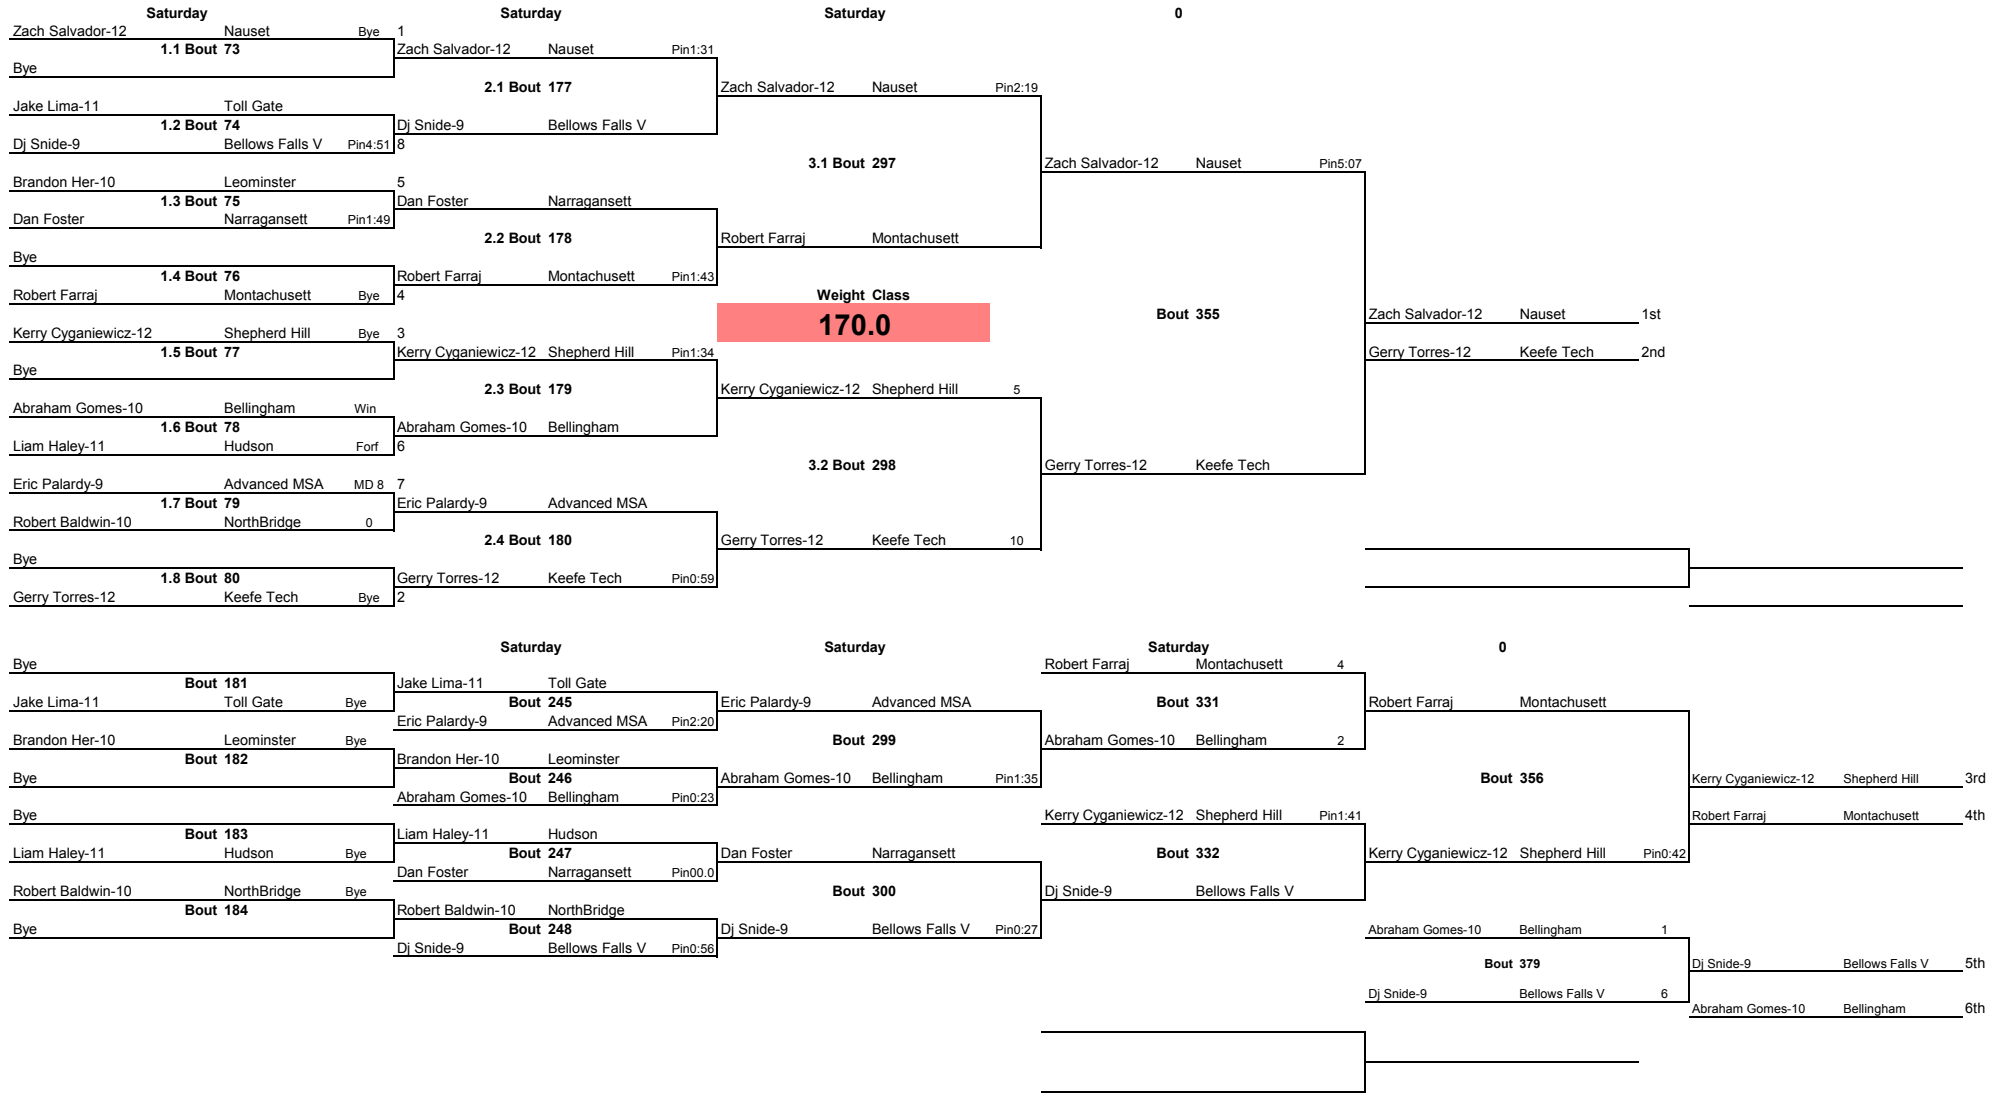

2014 NorthBridge Invitational

<u>Team Code</u>	<u>Score</u>
<u>Narragansett</u>	206.5
<u>Bellows Falls V</u>	170
<u>Toll Gate</u>	150.5
<u>Tri-County Regi</u>	140.5
<u>Bellingham</u>	135
<u>Nauset</u>	134
<u>Hampshire Tech</u>	90
<u>NorthBridge</u>	87
<u>Advanced MSA</u>	83
<u>Montachusett</u>	80
<u>Keefe Tech</u>	77
<u>Mt Everett</u>	72
<u>Frontier</u>	65
<u>Leominster</u>	63
<u>Bristol Agricul</u>	59
<u>Shepherd Hill</u>	23
<u>Worcester Tech.</u>	16
<u>Hudson</u>	0
<u>Pioneer Valley</u>	0

Saturday			Saturday			Saturday		
Mike Gallagher	Narragansett	Pin1:32 1	Mike Gallagher	Narragansett	Pin2:25	Mike Gallagher	Narragansett	Pin3:33
1.1 Bout 81			2.1 Bout 185			Bout 301		
Joe Mecurio	Toll Gate		Aj Gagner-9	NorthBridge				
Aj Gagner-9	NorthBridge	Pin4:56						
1.2 Bout 82			182.0			Bout 301		
Kayvon Bahery-12	Bellingham		Aj Gagner-9	NorthBridge				
Joe Lonsdale-12	Nauset	Win 3	Joe Lonsdale-12	Nauset				Mike Gallagher Narragansett 1st
1.3 Bout 83			2.2 Bout 186					Kyle Record-11 Bellows Falls 2nd
Paul Colbert-9	Hudson	Forf	Kyle Record-11	Bellows Falls	Pin1:27			
Nick Turnbough-12	Mt Everett							
1.4 Bout 84								
Kyle Record-11	Bellows Falls	Pin1:51 2						
Saturday			Saturday					
Joe Mecurio	Toll Gate	Pin2:10	Joe Mecurio	Toll Gate	MD 11			
Bout 187			Bout 249					
Kayvon Bahery-12	Bellingham		Joe Lonsdale-12	Nauset	3	Joe Mecurio	Toll Gate	6
Paul Colbert-9	Hudson					Bout 302		
Bout 188			Nick Turnbough-12	Mt Everett	Pin0:41			
Nick Turnbough-12	Mt Everett	Pin00:0	Bout 250			Nick Turnbough-12	Mt Everett	2
			Aj Gagner-9	NorthBridge				Joe Mecurio Toll Gate 3rd
								Nick Turnbough-12 Mt Everett 4th
						Joe Lonsdale-12	Nauset	Pin
						Bout 381		
						Joe Lonsdale-12	Nauset	5th
						Aj Gagner-9	NorthBridge	
						Aj Gagner-9	NorthBridge	6th