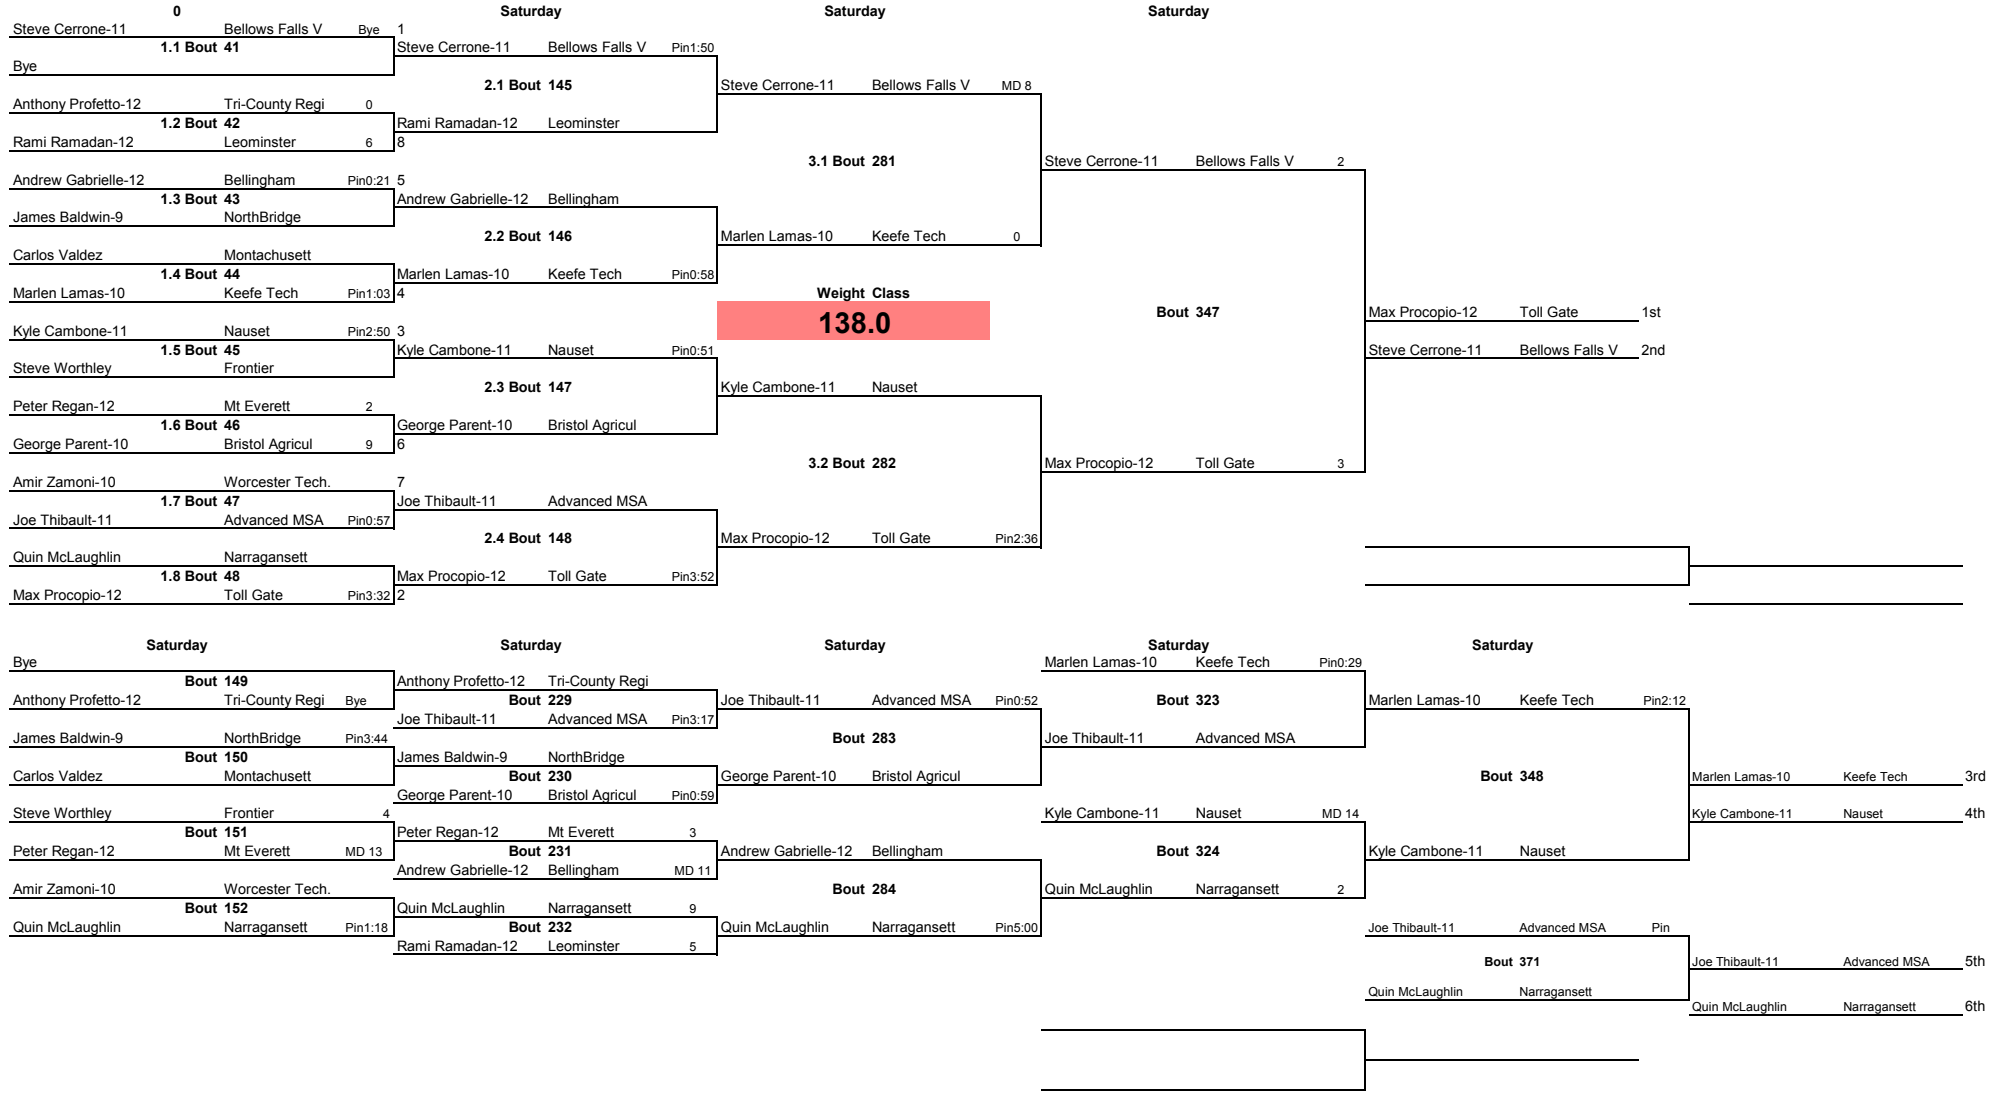

2014 NorthBridge Invitational

<u>Team Code</u>	<u>Score</u>
<u>Narragansett</u>	206.5
<u>Bellows Falls V</u>	170
<u>Toll Gate</u>	150.5
<u>Tri-County Regi</u>	140.5
<u>Bellingham</u>	135
<u>Nauset</u>	134
<u>Hampshire Tech</u>	90
<u>NorthBridge</u>	87
<u>Advanced MSA</u>	83
<u>Montachusett</u>	80
<u>Keefe Tech</u>	77
<u>Mt Everett</u>	72
<u>Frontier</u>	65
<u>Leominster</u>	63
<u>Bristol Agricul</u>	59
<u>Shepherd Hill</u>	23
<u>Worcester Tech.</u>	16
<u>Hudson</u>	0
<u>Pioneer Valley</u>	0

Saturday			Saturday			Saturday		
Mike Gallagher	Narragansett	Pin1:32 1	Mike Gallagher	Narragansett	Pin2:25	Mike Gallagher	Narragansett	Pin3:33
1.1 Bout 81			2.1 Bout 185			Bout 301		
Joe Mecurio	Toll Gate		Aj Gagner-9	NorthBridge				
Aj Gagner-9	NorthBridge	Pin4:56						
1.2 Bout 82			182.0			Bout 301		
Kayvon Bahery-12	Bellingham		Aj Gagner-9	NorthBridge				
Joe Lonsdale-12	Nauset	Win 3	Joe Lonsdale-12	Nauset				Mike Gallagher Narragansett 1st
1.3 Bout 83			2.2 Bout 186					Kyle Record-11 Bellows Falls 2nd
Paul Colbert-9	Hudson	Forf	Kyle Record-11	Bellows Falls	Pin1:27			
Nick Turnbough-12	Mt Everett							
1.4 Bout 84								
Kyle Record-11	Bellows Falls	Pin1:51 2						
Saturday			Saturday					
Joe Mecurio	Toll Gate	Pin2:10	Joe Mecurio	Toll Gate	MD 11			
Bout 187			Bout 249					
Kayvon Bahery-12	Bellingham		Joe Lonsdale-12	Nauset	3	Joe Mecurio	Toll Gate	6
Paul Colbert-9	Hudson					Bout 302		
Bout 188			Nick Turnbough-12	Mt Everett	Pin0:41			
Nick Turnbough-12	Mt Everett	Pin00:0	Bout 250			Nick Turnbough-12	Mt Everett	2
			Aj Gagner-9	NorthBridge				Joe Mecurio Toll Gate 3rd
								Nick Turnbough-12 Mt Everett 4th
						Joe Lonsdale-12	Nauset	Pin
						Bout 381		
						Joe Lonsdale-12	Nauset	5th
						Aj Gagner-9	NorthBridge	
						Aj Gagner-9	NorthBridge	6th