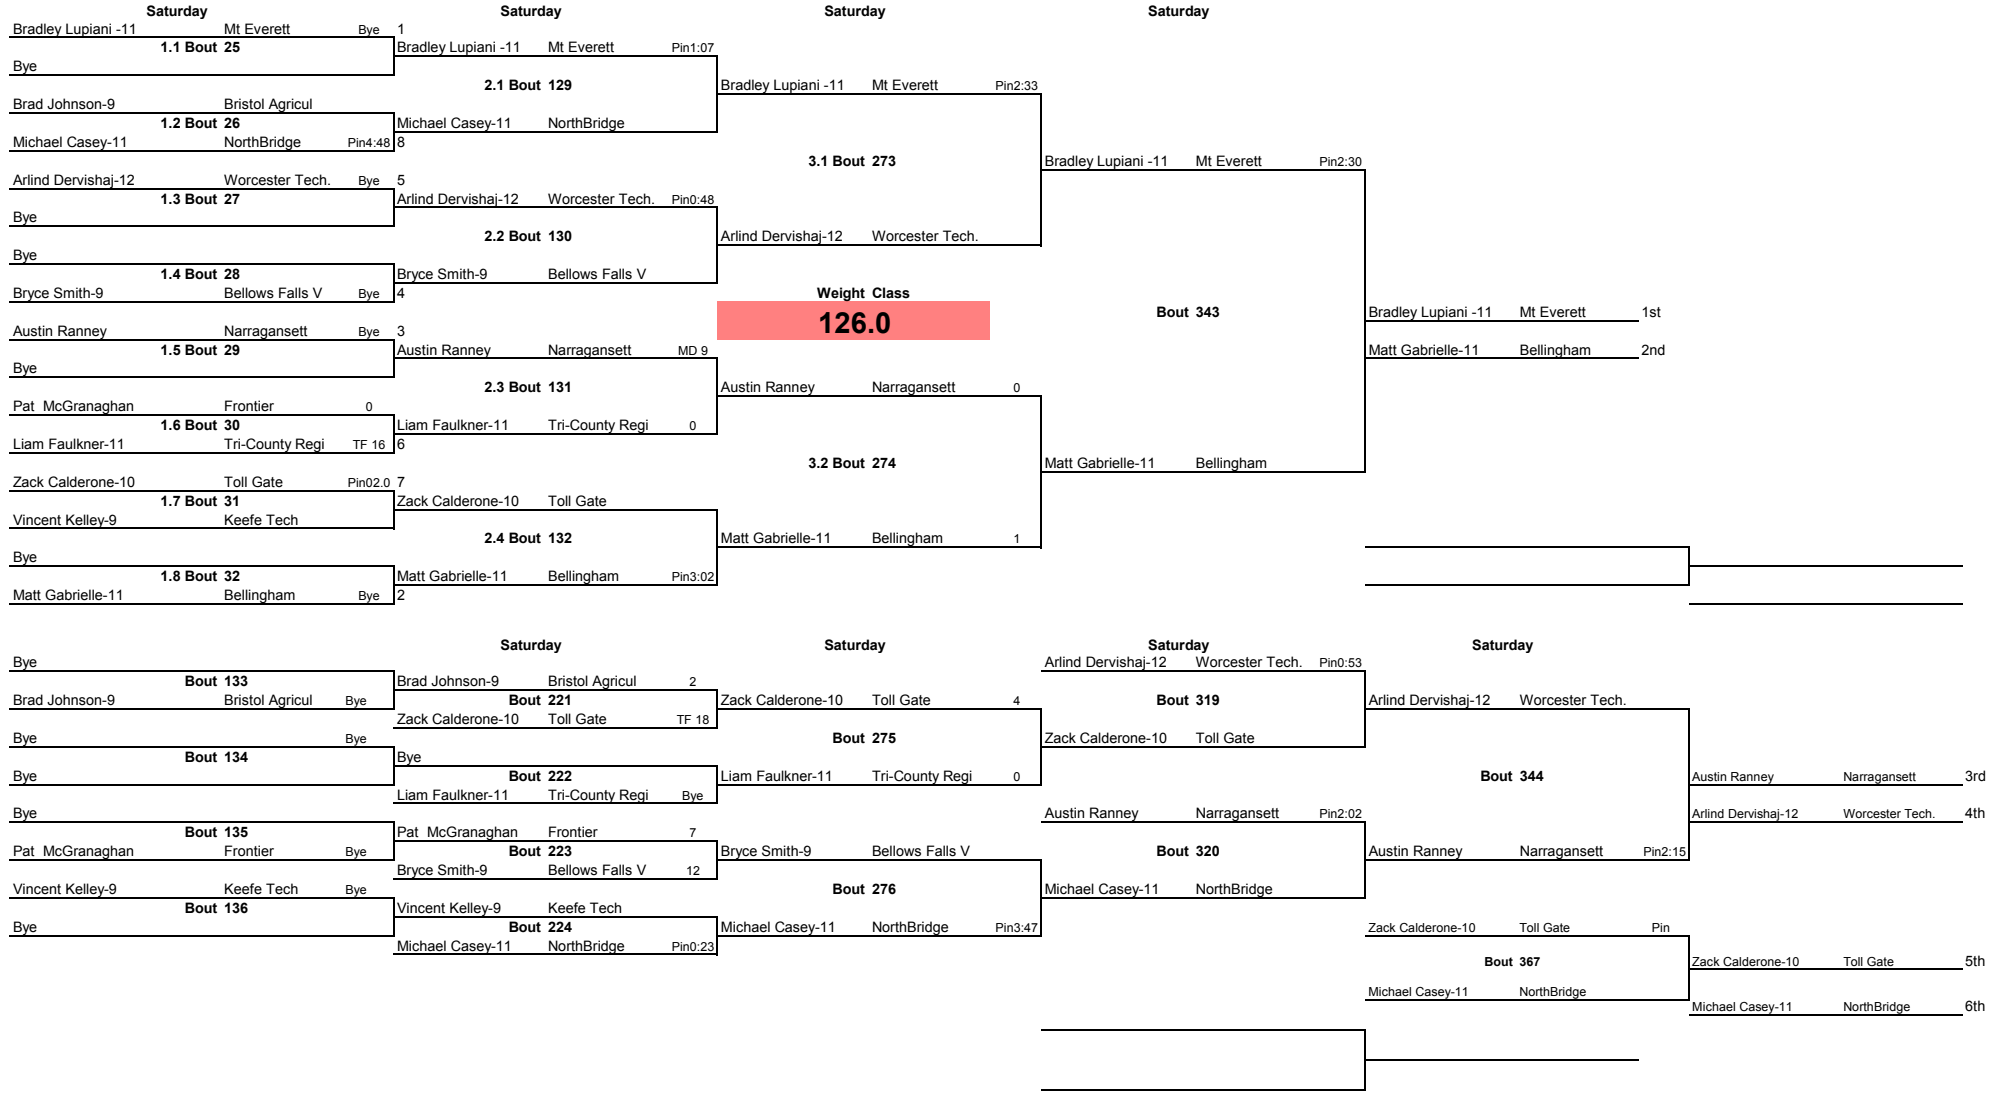

2014 NorthBridge Invitational

<u>Team Code</u>	<u>Score</u>
<u>Narragansett</u>	206.5
<u>Bellows Falls V</u>	170
<u>Toll Gate</u>	150.5
<u>Tri-County Regi</u>	140.5
<u>Bellingham</u>	135
<u>Nauset</u>	134
<u>Hampshire Tech</u>	90
<u>NorthBridge</u>	87
<u>Advanced MSA</u>	83
<u>Montachusett</u>	80
<u>Keefe Tech</u>	77
<u>Mt Everett</u>	72
<u>Frontier</u>	65
<u>Leominster</u>	63
<u>Bristol Agricul</u>	59
<u>Shepherd Hill</u>	23
<u>Worcester Tech.</u>	16
<u>Hudson</u>	0
<u>Pioneer Valley</u>	0

Saturday			Saturday			Saturday		
Mike Gallagher	Narragansett	Pin1:32 1	Mike Gallagher	Narragansett	Pin2:25	Mike Gallagher	Narragansett	Pin3:33
1.1 Bout 81			2.1 Bout 185			Bout 301		
Joe Mecurio	Toll Gate		Aj Gagner-9	NorthBridge				
Aj Gagner-9	NorthBridge	Pin4:56						
1.2 Bout 82			182.0			Bout 301		
Kayvon Bahery-12	Bellingham		Aj Gagner-9	NorthBridge				
Joe Lonsdale-12	Nauset	Win 3	Joe Lonsdale-12	Nauset				Mike Gallagher Narragansett 1st
1.3 Bout 83			2.2 Bout 186					Kyle Record-11 Bellows Falls 2nd
Paul Colbert-9	Hudson	Forf	Kyle Record-11	Bellows Falls	Pin1:27			
Nick Turnbough-12	Mt Everett							
1.4 Bout 84								
Kyle Record-11	Bellows Falls	Pin1:51 2						
Saturday			Saturday					
Joe Mecurio	Toll Gate	Pin2:10	Joe Mecurio	Toll Gate	MD 11			
Bout 187			Bout 249					
Kayvon Bahery-12	Bellingham		Joe Lonsdale-12	Nauset	3	Joe Mecurio	Toll Gate	6
Paul Colbert-9	Hudson					Bout 302		
Bout 188			Nick Turnbough-12	Mt Everett	Pin0:41			
Nick Turnbough-12	Mt Everett	Pin00:0	Bout 250			Nick Turnbough-12	Mt Everett	2
			Aj Gagner-9	NorthBridge				Joe Mecurio Toll Gate 3rd
								Nick Turnbough-12 Mt Everett 4th
						Joe Lonsdale-12	Nauset	Pin
						Bout 381		
						Joe Lonsdale-12	Nauset	5th
						Aj Gagner-9	NorthBridge	
						Aj Gagner-9	NorthBridge	6th