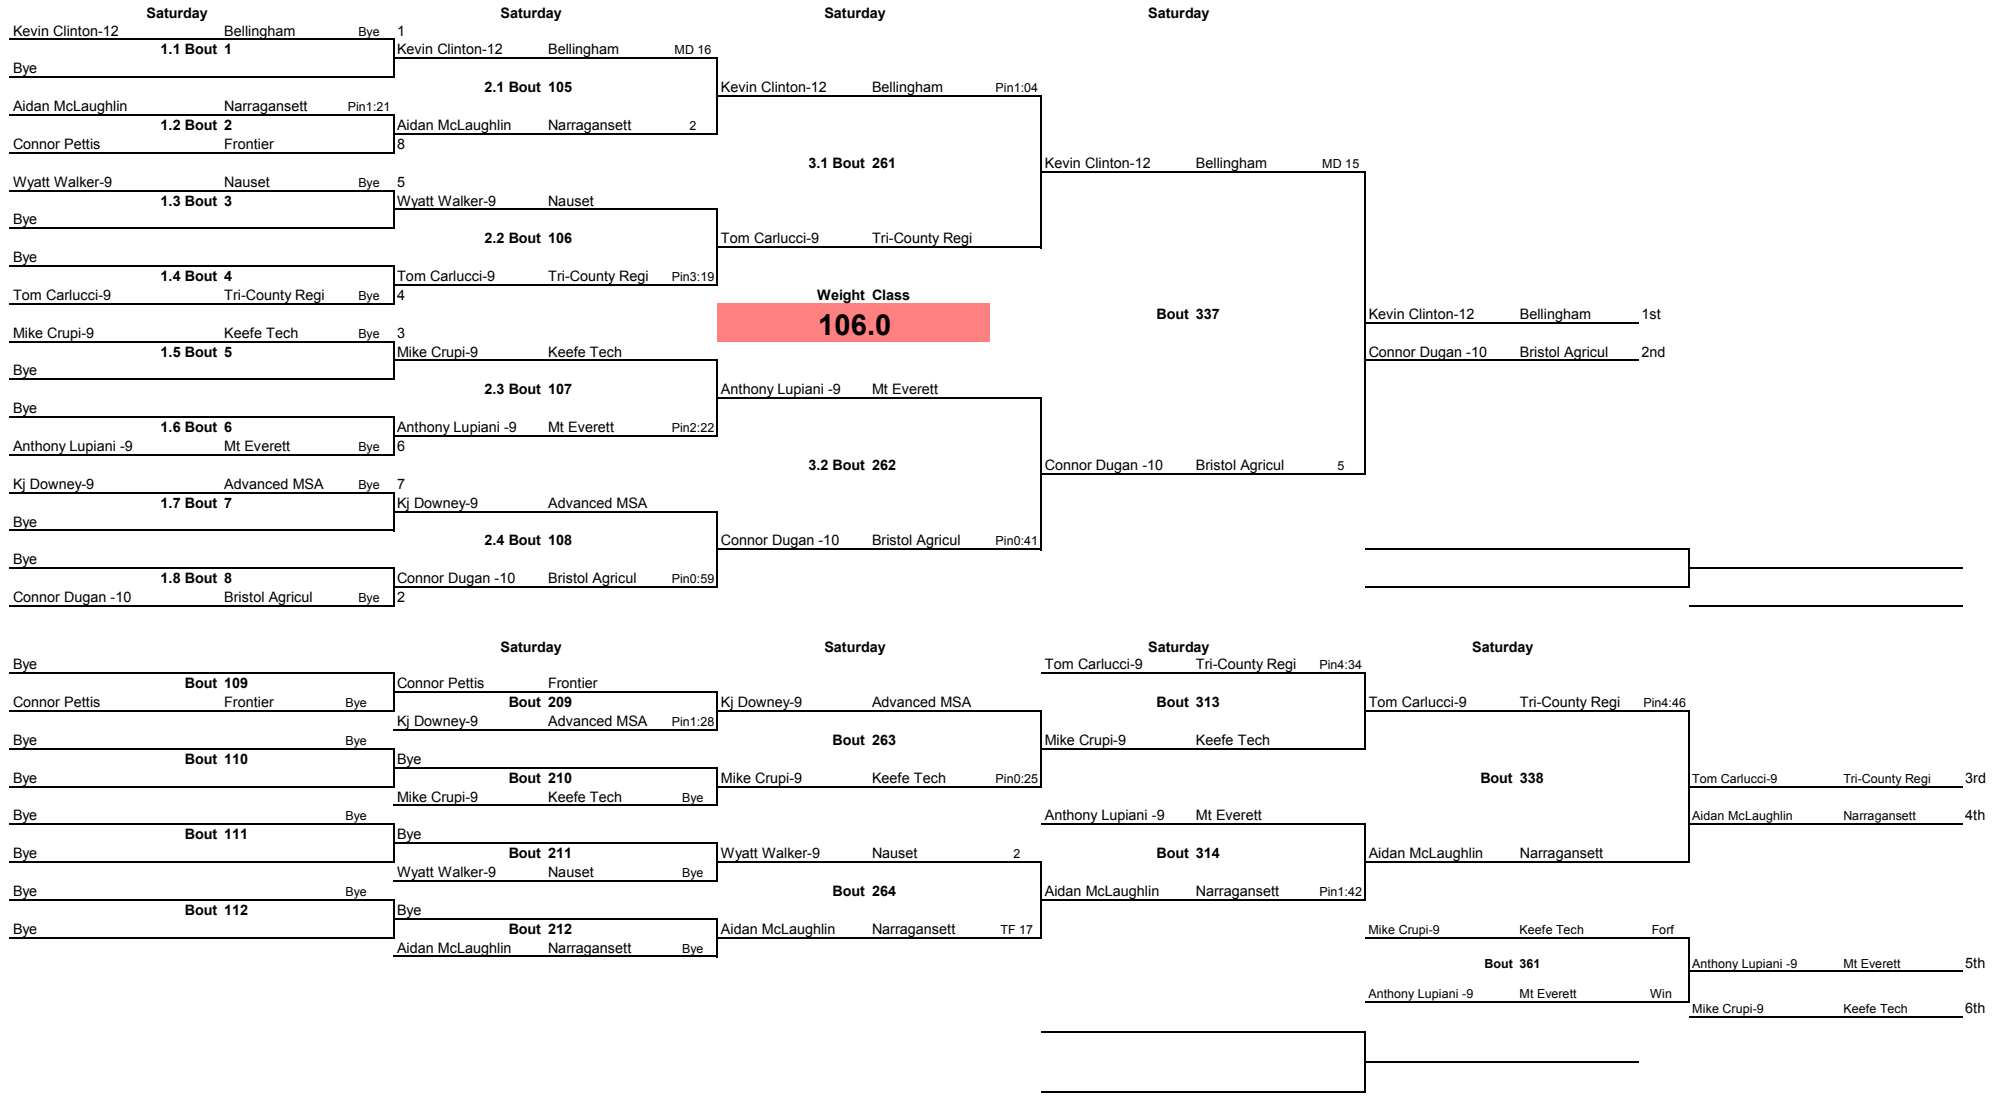

2014 NorthBridge Invitational

<u>Team Code</u>	<u>Score</u>
<u>Narragansett</u>	206.5
<u>Bellows Falls V</u>	170
<u>Toll Gate</u>	150.5
<u>Tri-County Regi</u>	140.5
<u>Bellingham</u>	135
<u>Nauset</u>	134
<u>Hampshire Tech</u>	90
<u>NorthBridge</u>	87
<u>Advanced MSA</u>	83
<u>Montachusett</u>	80
<u>Keefe Tech</u>	77
<u>Mt Everett</u>	72
<u>Frontier</u>	65
<u>Leominster</u>	63
<u>Bristol Agricul</u>	59
<u>Shepherd Hill</u>	23
<u>Worcester Tech.</u>	16
<u>Hudson</u>	0
<u>Pioneer Valley</u>	0

Saturday			Saturday			Saturday		
Mike Gallagher	Narragansett	Pin1:32 1	Mike Gallagher	Narragansett	Pin2:25	Mike Gallagher	Narragansett	Pin3:33
1.1 Bout 81			2.1 Bout 185			Bout 301		
Joe Mecurio	Toll Gate		Aj Gagner-9	NorthBridge				
Aj Gagner-9	NorthBridge	Pin4:56						
1.2 Bout 82			182.0			Bout 301		
Kayvon Bahery-12	Bellingham		Aj Gagner-9	NorthBridge				
Joe Lonsdale-12	Nauset	Win 3	Joe Lonsdale-12	Nauset				Mike Gallagher Narragansett 1st
1.3 Bout 83			2.2 Bout 186					Kyle Record-11 Bellows Falls 2nd
Paul Colbert-9	Hudson	Forf	Kyle Record-11	Bellows Falls	Pin1:27			
Nick Turnbough-12	Mt Everett							
1.4 Bout 84								
Kyle Record-11	Bellows Falls	Pin1:51 2						
Saturday			Saturday					
Joe Mecurio	Toll Gate	Pin2:10	Joe Mecurio	Toll Gate	MD 11			
Bout 187			Bout 249					
Kayvon Bahery-12	Bellingham		Joe Lonsdale-12	Nauset	3	Joe Mecurio	Toll Gate	6
Paul Colbert-9	Hudson					Bout 302		
Bout 188			Nick Turnbough-12	Mt Everett	Pin0:41			
Nick Turnbough-12	Mt Everett	Pin00:0	Bout 250			Nick Turnbough-12	Mt Everett	2
			Aj Gagner-9	NorthBridge				Joe Mecurio Toll Gate 3rd
								Nick Turnbough-12 Mt Everett 4th
						Joe Lonsdale-12	Nauset	Pin
						Bout 381		
						Joe Lonsdale-12	Nauset	5th
						Aj Gagner-9	NorthBridge	
						Aj Gagner-9	NorthBridge	6th