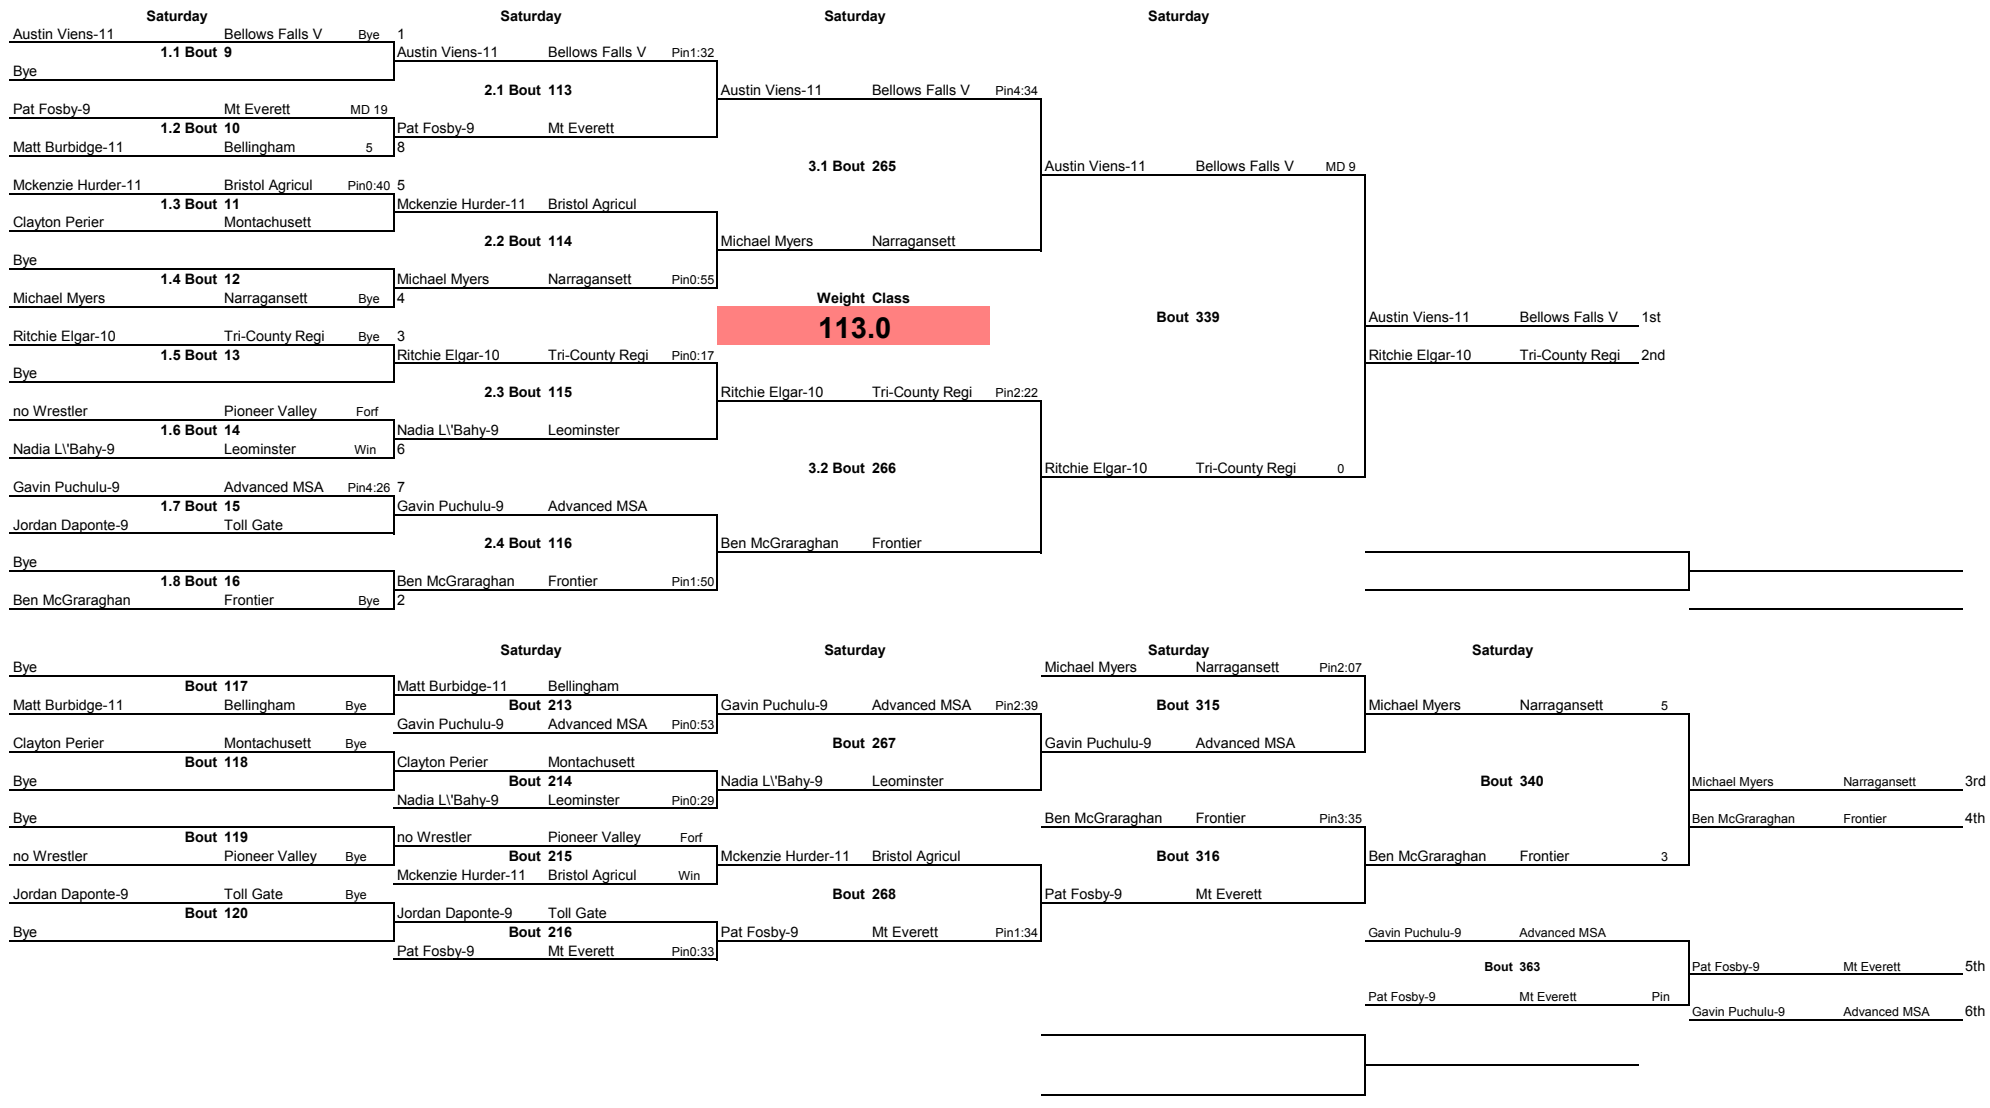

2014 NorthBridge Invitational

<u>Team Code</u>	<u>Score</u>
<u>Narragansett</u>	206.5
<u>Bellows Falls V</u>	170
<u>Toll Gate</u>	150.5
<u>Tri-County Regi</u>	140.5
<u>Bellingham</u>	135
<u>Nauset</u>	134
<u>Hampshire Tech</u>	90
<u>NorthBridge</u>	87
<u>Advanced MSA</u>	83
<u>Montachusett</u>	80
<u>Keefe Tech</u>	77
<u>Mt Everett</u>	72
<u>Frontier</u>	65
<u>Leominster</u>	63
<u>Bristol Agricul</u>	59
<u>Shepherd Hill</u>	23
<u>Worcester Tech.</u>	16
<u>Hudson</u>	0
<u>Pioneer Valley</u>	0

Saturday			Saturday			Saturday		
Mike Gallagher	Narragansett	Pin1:32 1	Mike Gallagher	Narragansett	Pin2:25	Mike Gallagher	Narragansett	Pin3:33
1.1 Bout 81			2.1 Bout 185			Bout 301		
Joe Mecurio	Toll Gate		Aj Gagner-9	NorthBridge				
Aj Gagner-9	NorthBridge	Pin4:56						
1.2 Bout 82			182.0			Bout 301		
Kayvon Bahery-12	Bellingham		Aj Gagner-9	NorthBridge				
Joe Lonsdale-12	Nauset	Win 3	Joe Lonsdale-12	Nauset				Mike Gallagher Narragansett 1st
1.3 Bout 83			2.2 Bout 186					Kyle Record-11 Bellows Falls 2nd
Paul Colbert-9	Hudson	Forf	Kyle Record-11	Bellows Falls	Pin1:27			
Nick Turnbough-12	Mt Everett							
1.4 Bout 84								
Kyle Record-11	Bellows Falls	Pin1:51 2						
Saturday			Saturday					
Joe Mecurio	Toll Gate	Pin2:10	Joe Mecurio	Toll Gate	MD 11			
Bout 187			Bout 249					
Kayvon Bahery-12	Bellingham		Joe Lonsdale-12	Nauset	3	Joe Mecurio	Toll Gate	6
Paul Colbert-9	Hudson					Bout 302		
Bout 188			Nick Turnbough-12	Mt Everett	Pin0:41			
Nick Turnbough-12	Mt Everett	Pin00:0	Bout 250			Nick Turnbough-12	Mt Everett	2
			Aj Gagner-9	NorthBridge				Joe Mecurio Toll Gate 3rd
								Nick Turnbough-12 Mt Everett 4th
						Joe Lonsdale-12	Nauset	Pin
						Bout 381		
						Joe Lonsdale-12	Nauset	5th
						Aj Gagner-9	NorthBridge	
						Aj Gagner-9	NorthBridge	6th