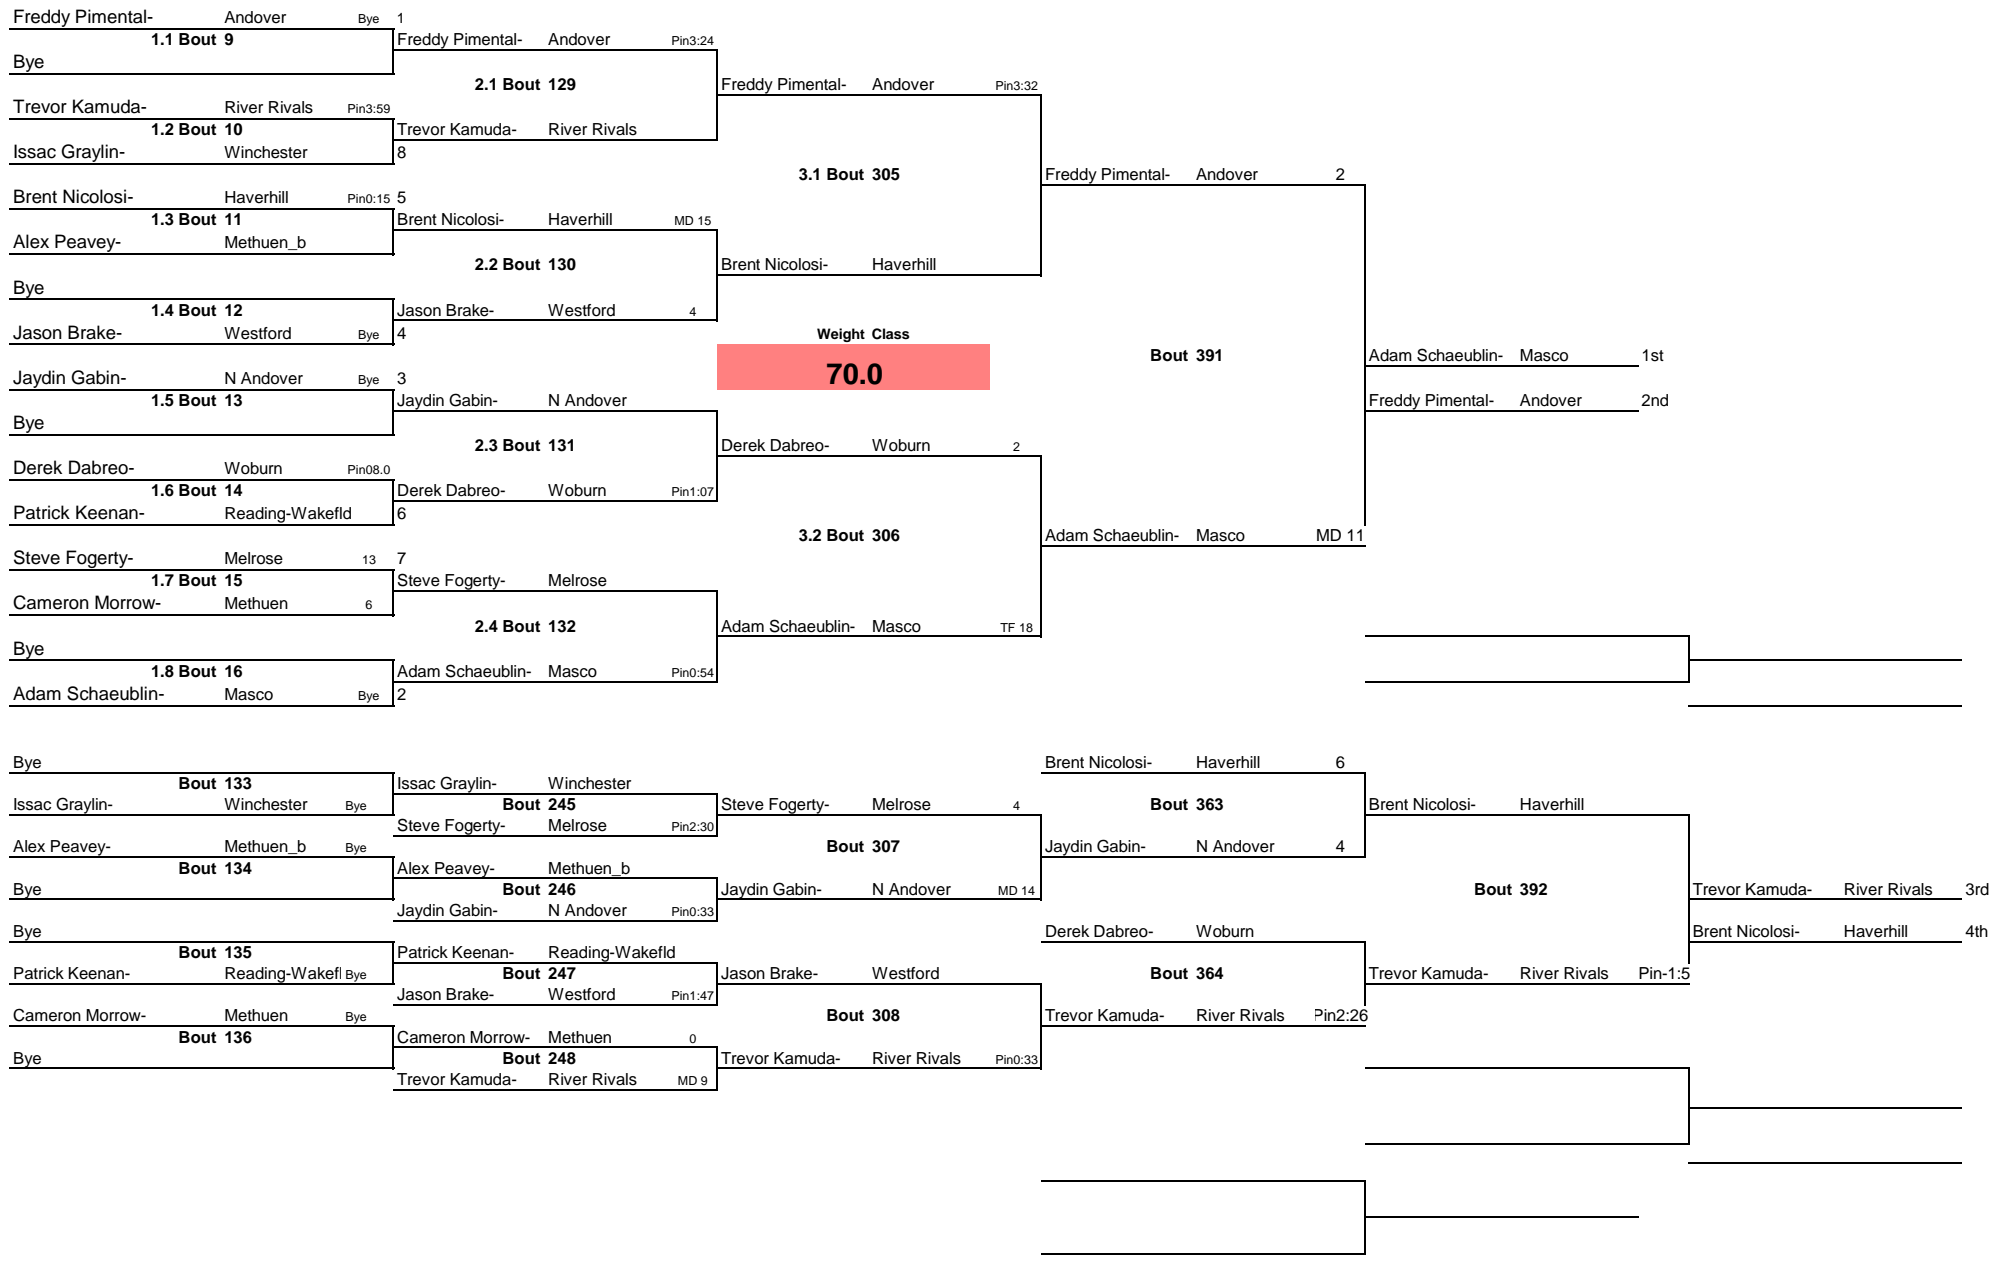

Note: All TIMES are ESTIMATES ONLY

NER 2015 Tournament

Note: All TIMES are ESTIMATES ONLY

NER 2015 Tournament

Note: All TIMES are ESTIMATES ONLY

NER 2015 Tournament

Note: All TIMES are ESTIMATES ONLY

NER 2015 Tournament