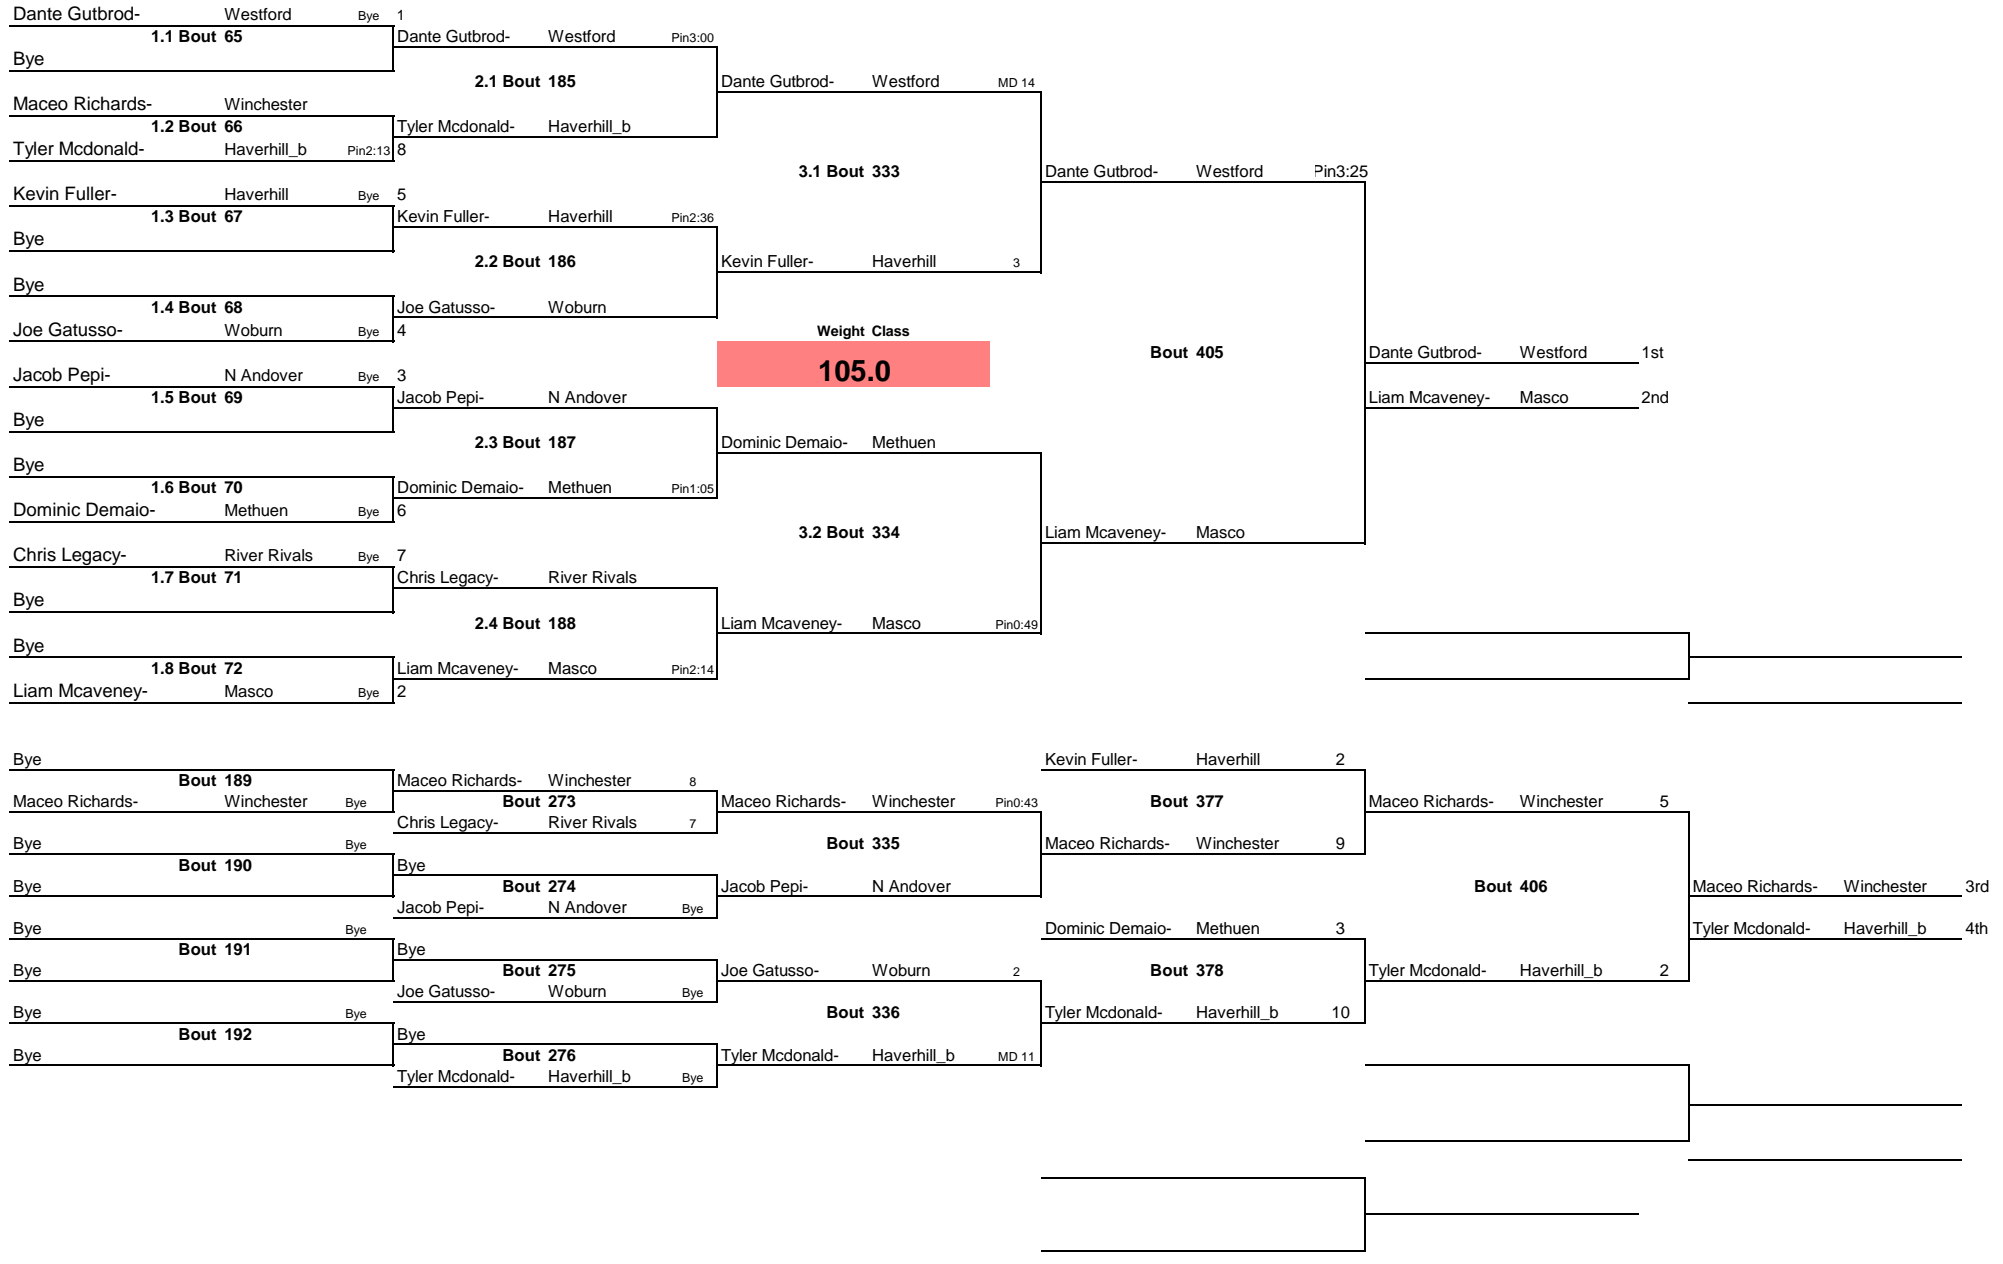

Note: All TIMES are ESTIMATES ONLY

NER 2015 Tournament

Note: All TIMES are ESTIMATES ONLY

NER 2015 Tournament

Note: All TIMES are ESTIMATES ONLY

NER 2015 Tournament

Note: All TIMES are ESTIMATES ONLY

NER 2015 Tournament