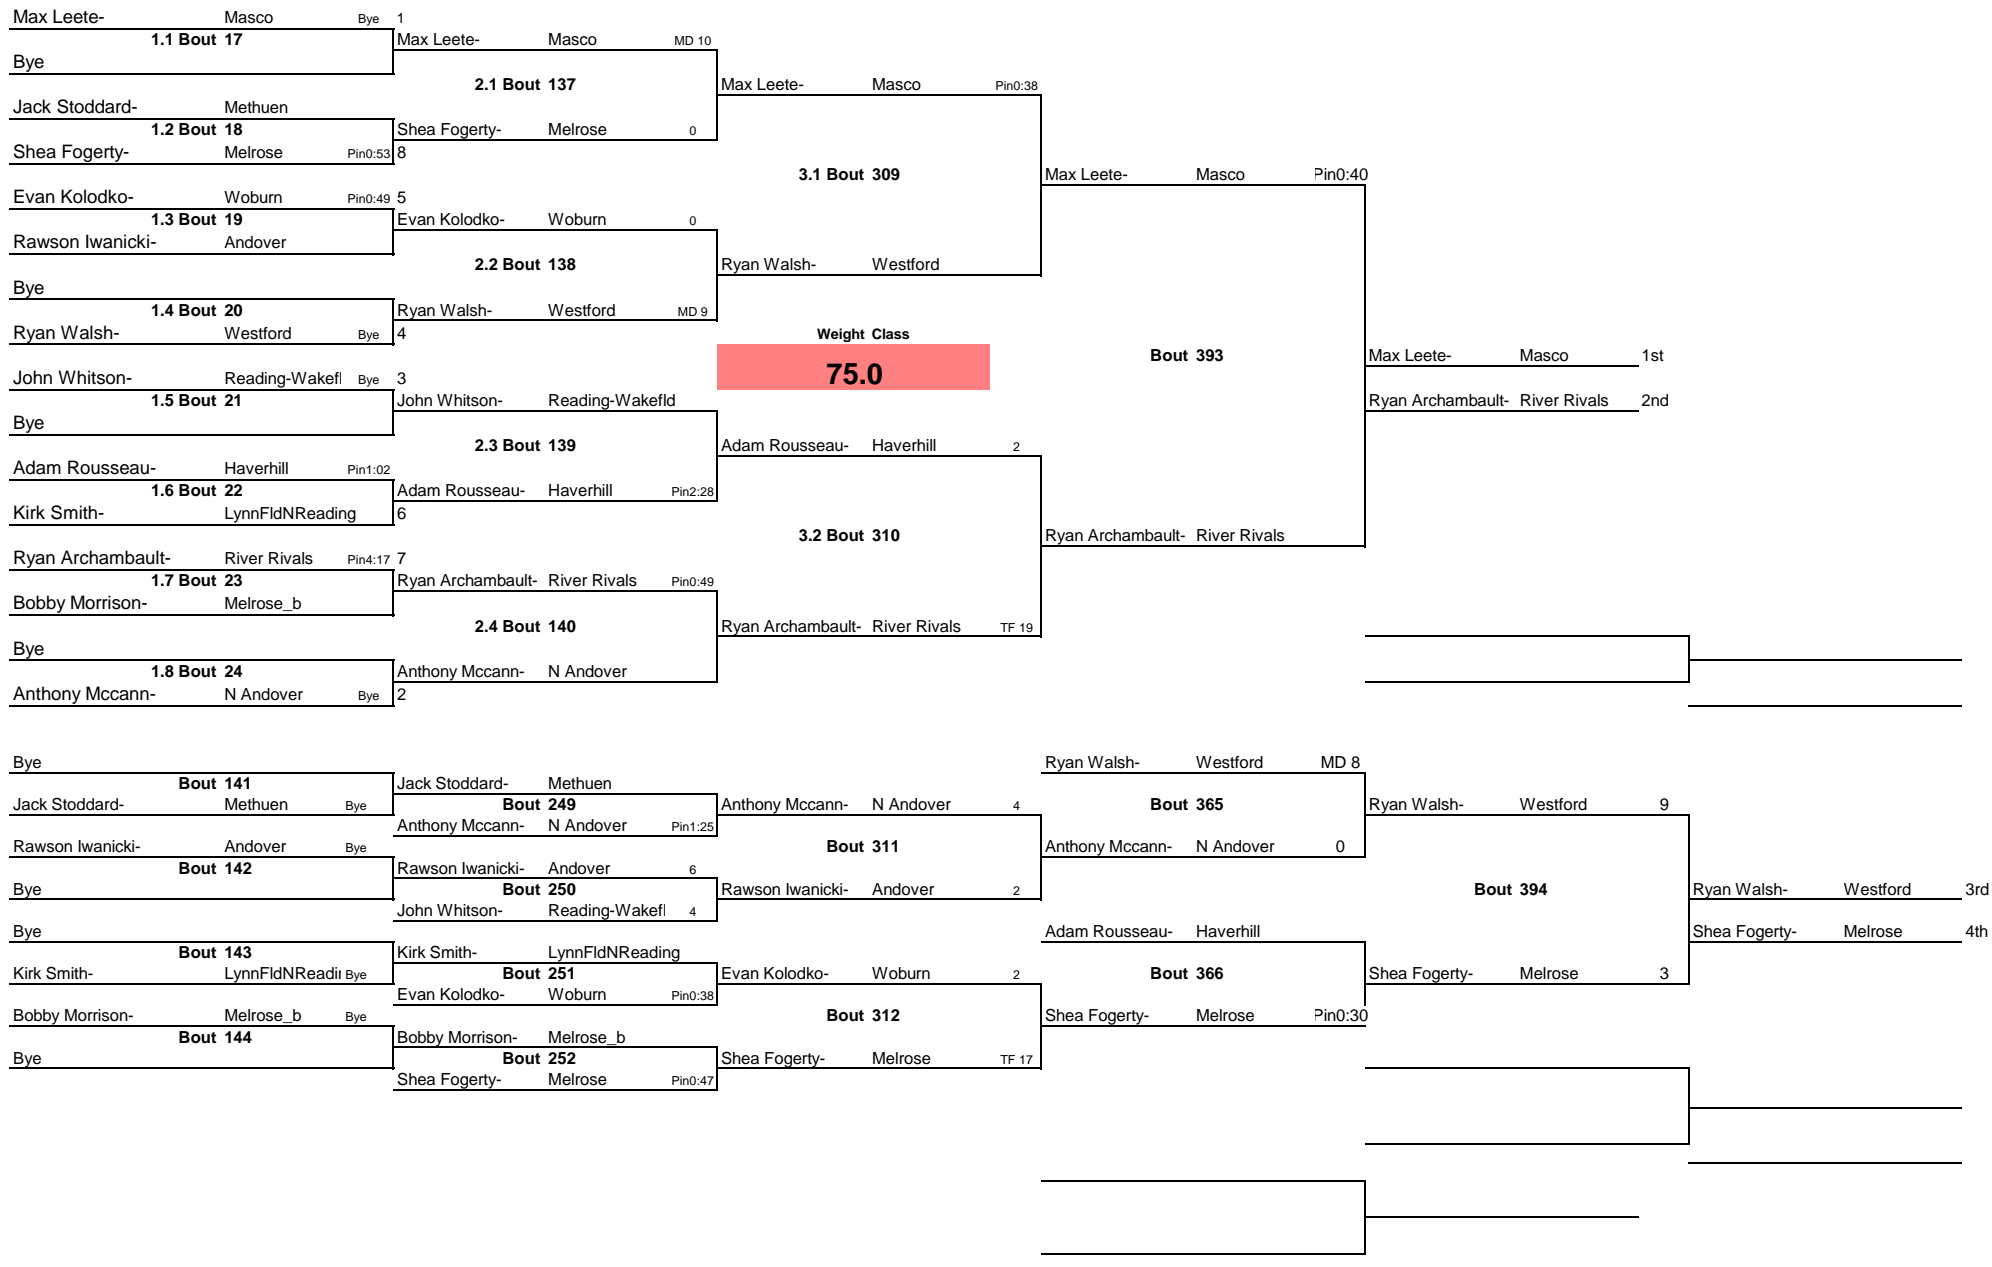

Note: All TIMES are ESTIMATES ONLY

NER 2015 Tournament

Note: All TIMES are ESTIMATES ONLY

NER 2015 Tournament

Note: All TIMES are ESTIMATES ONLY

NER 2015 Tournament

Note: All TIMES are ESTIMATES ONLY

NER 2015 Tournament