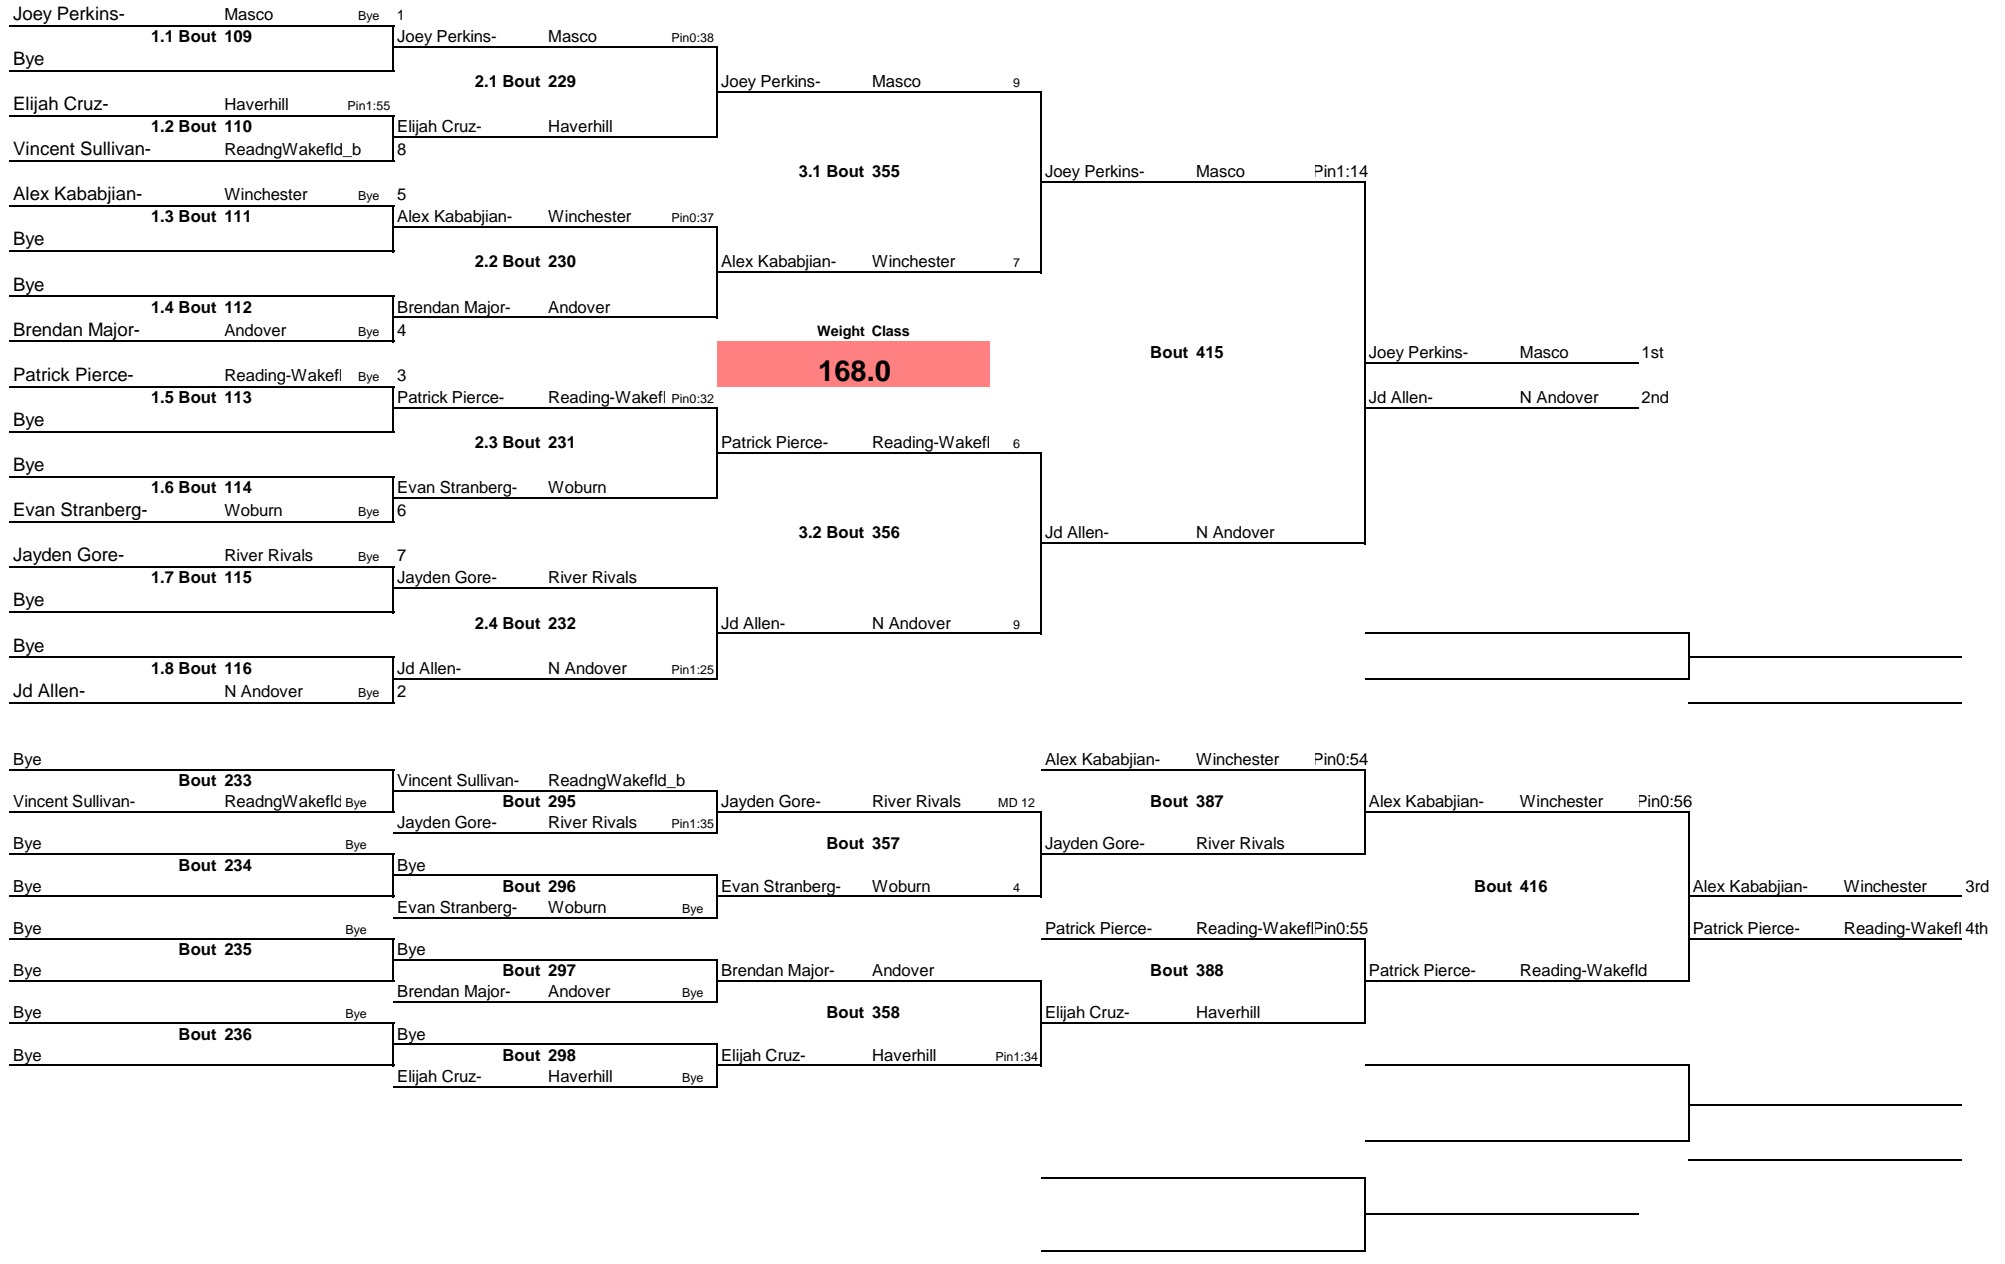

Note: All TIMES are ESTIMATES ONLY

NER 2015 Tournament