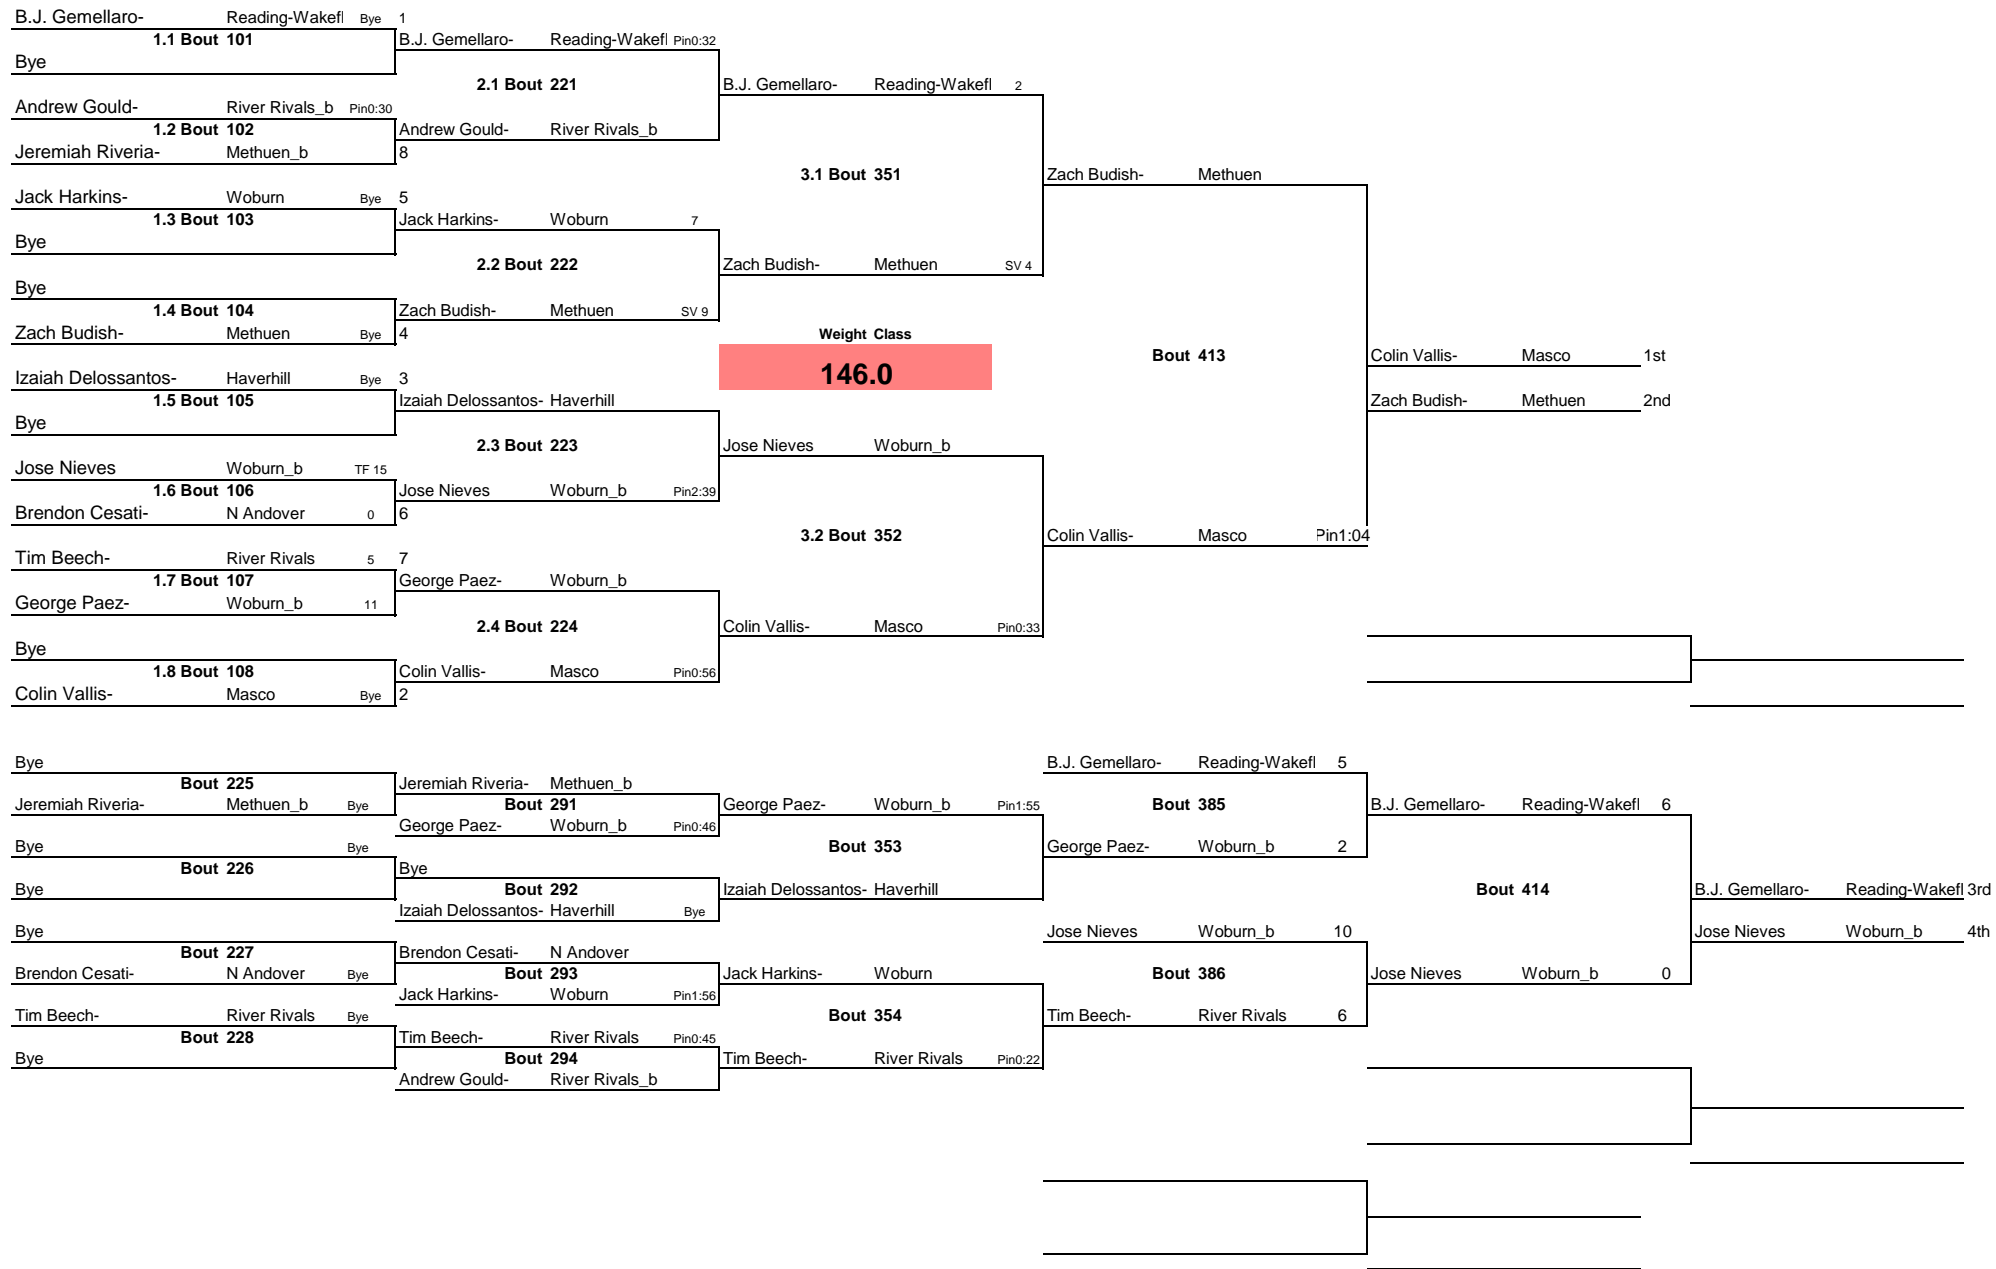

Note:All TIMES are ESTIMATES ONLY

NER 2015 Tournament