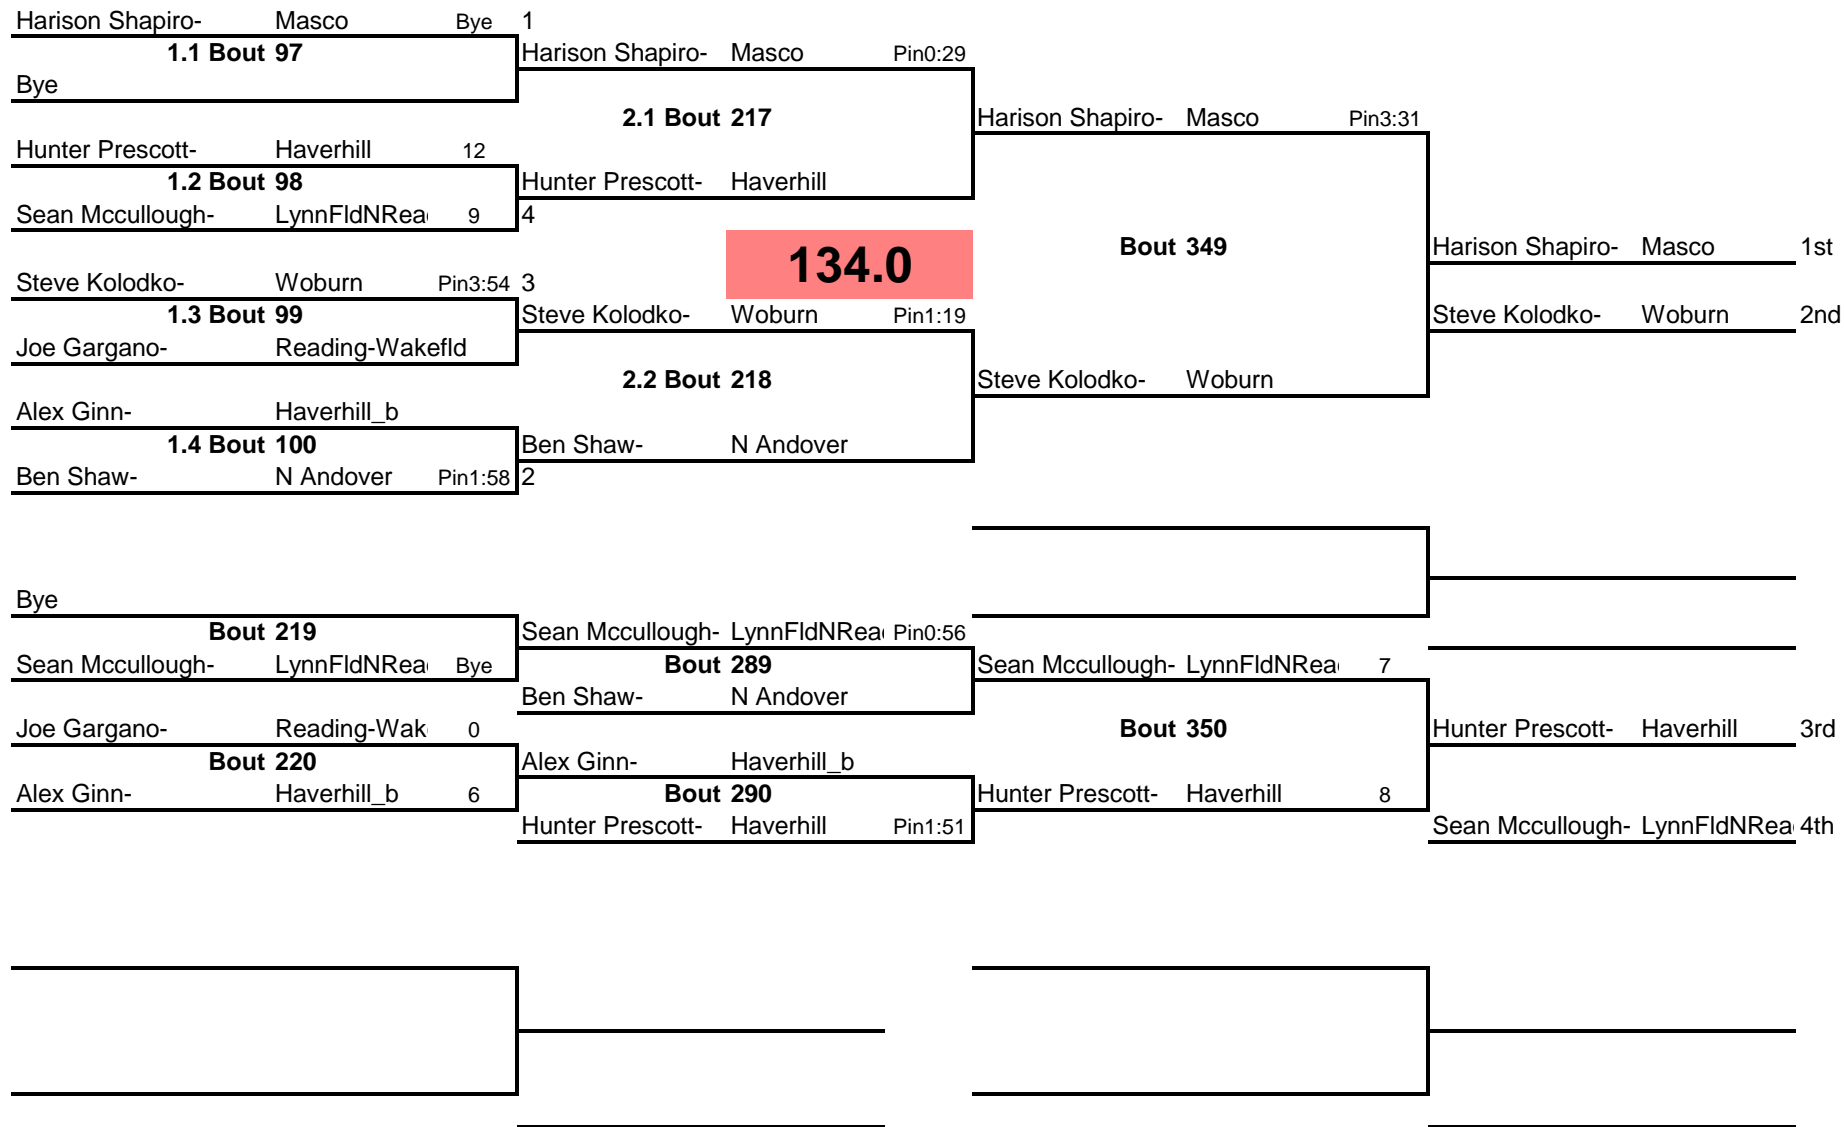

Note: All TIMES are ESTIMATES ONLY

NER 2015 Tournament

Note: All TIMES are ESTIMATES ONLY

NER 2015 Tournament

Note: All TIMES are ESTIMATES ONLY

NER 2015 Tournament

NER 2015 Tournament

Note:All TIMES are ESTIMATES ONLY