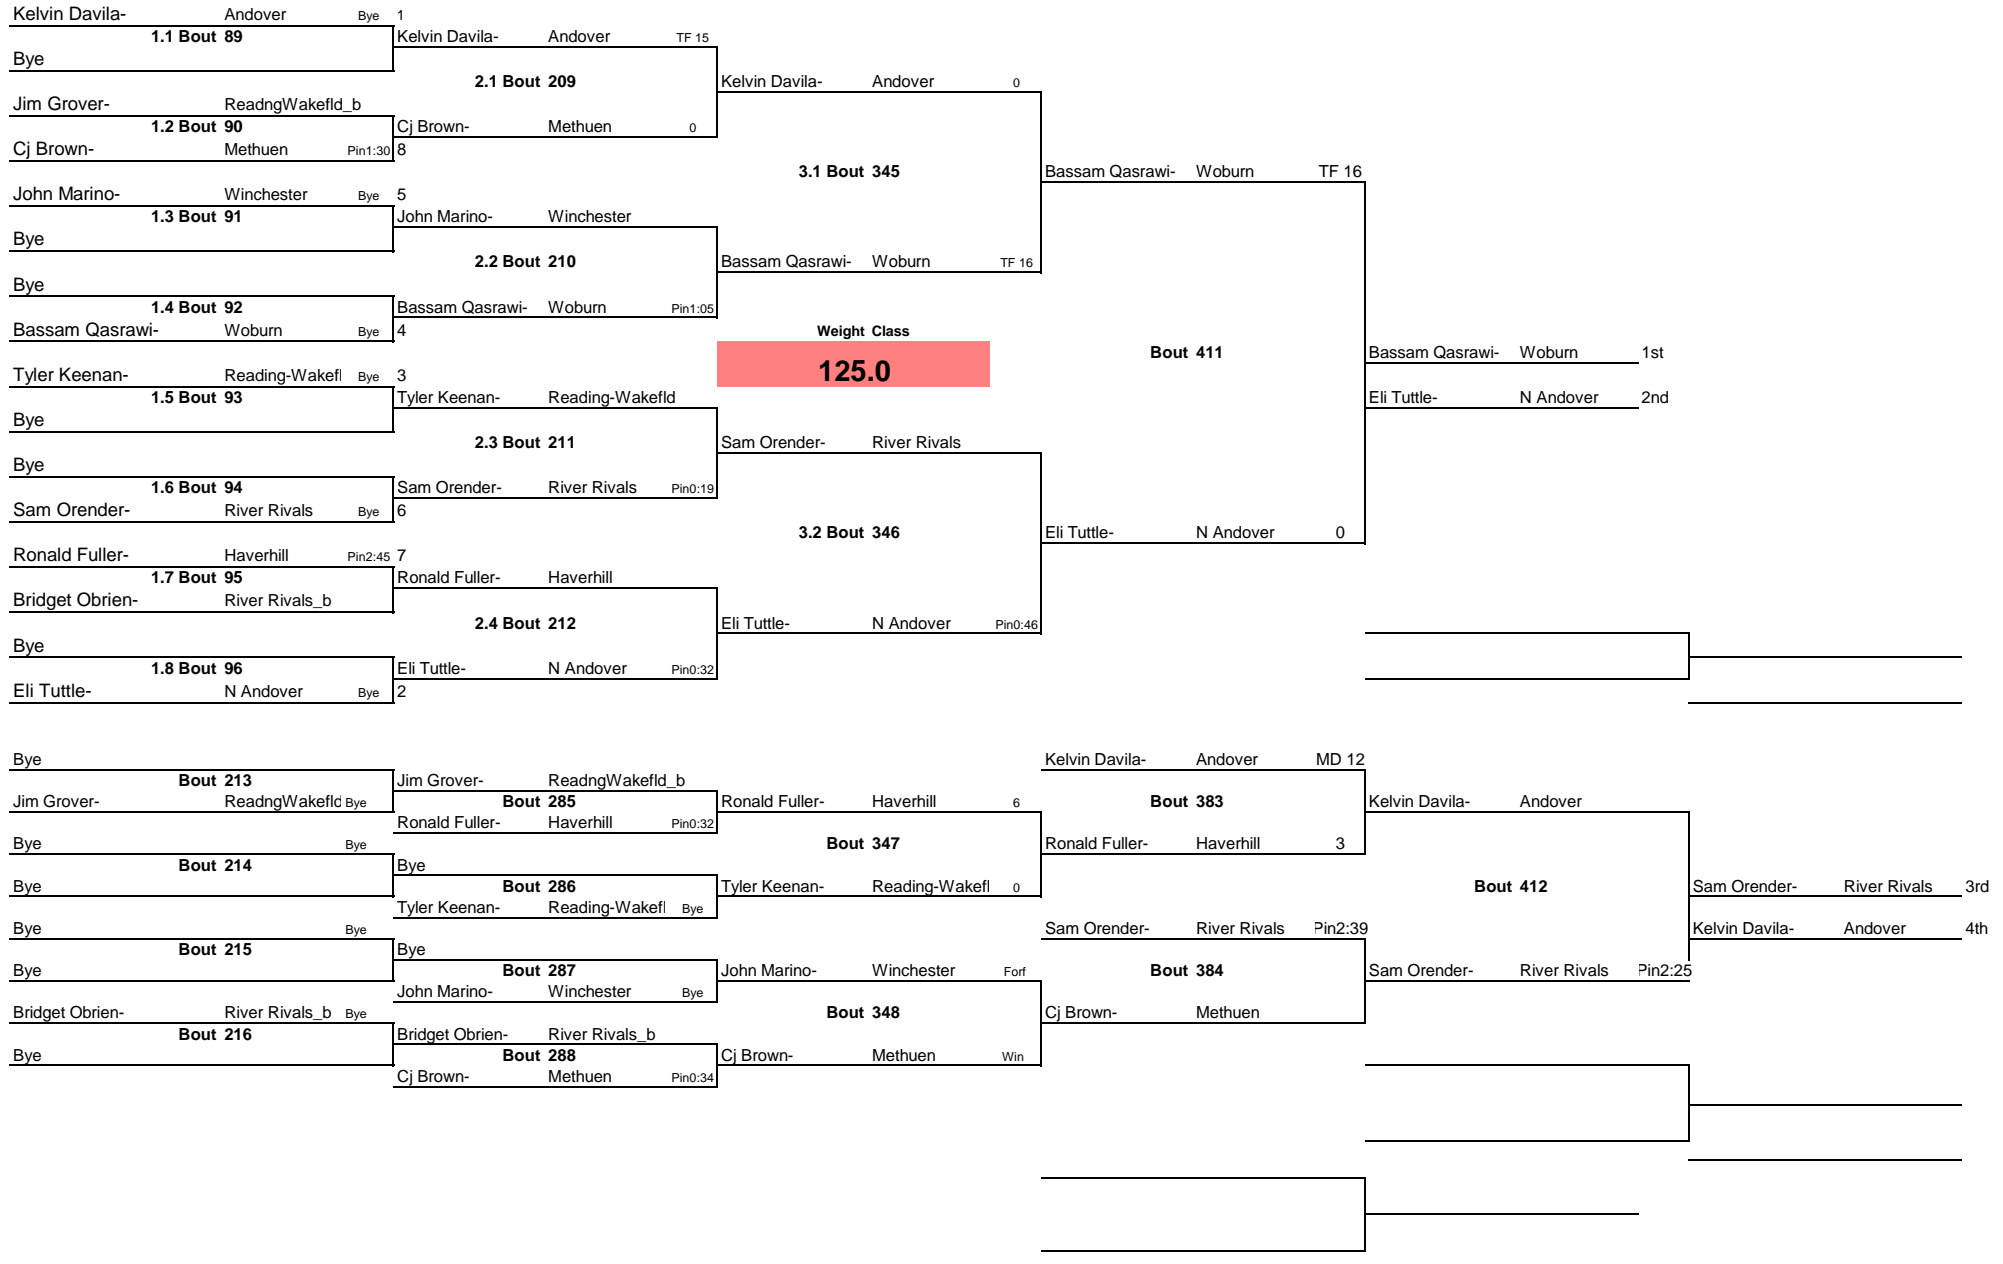

Note: All TIMES are ESTIMATES ONLY

NER 2015 Tournament

Note: All TIMES are ESTIMATES ONLY

NER 2015 Tournament

Note: All TIMES are ESTIMATES ONLY

NER 2015 Tournament

NER 2015 Tournament

Note:All TIMES are ESTIMATES ONLY