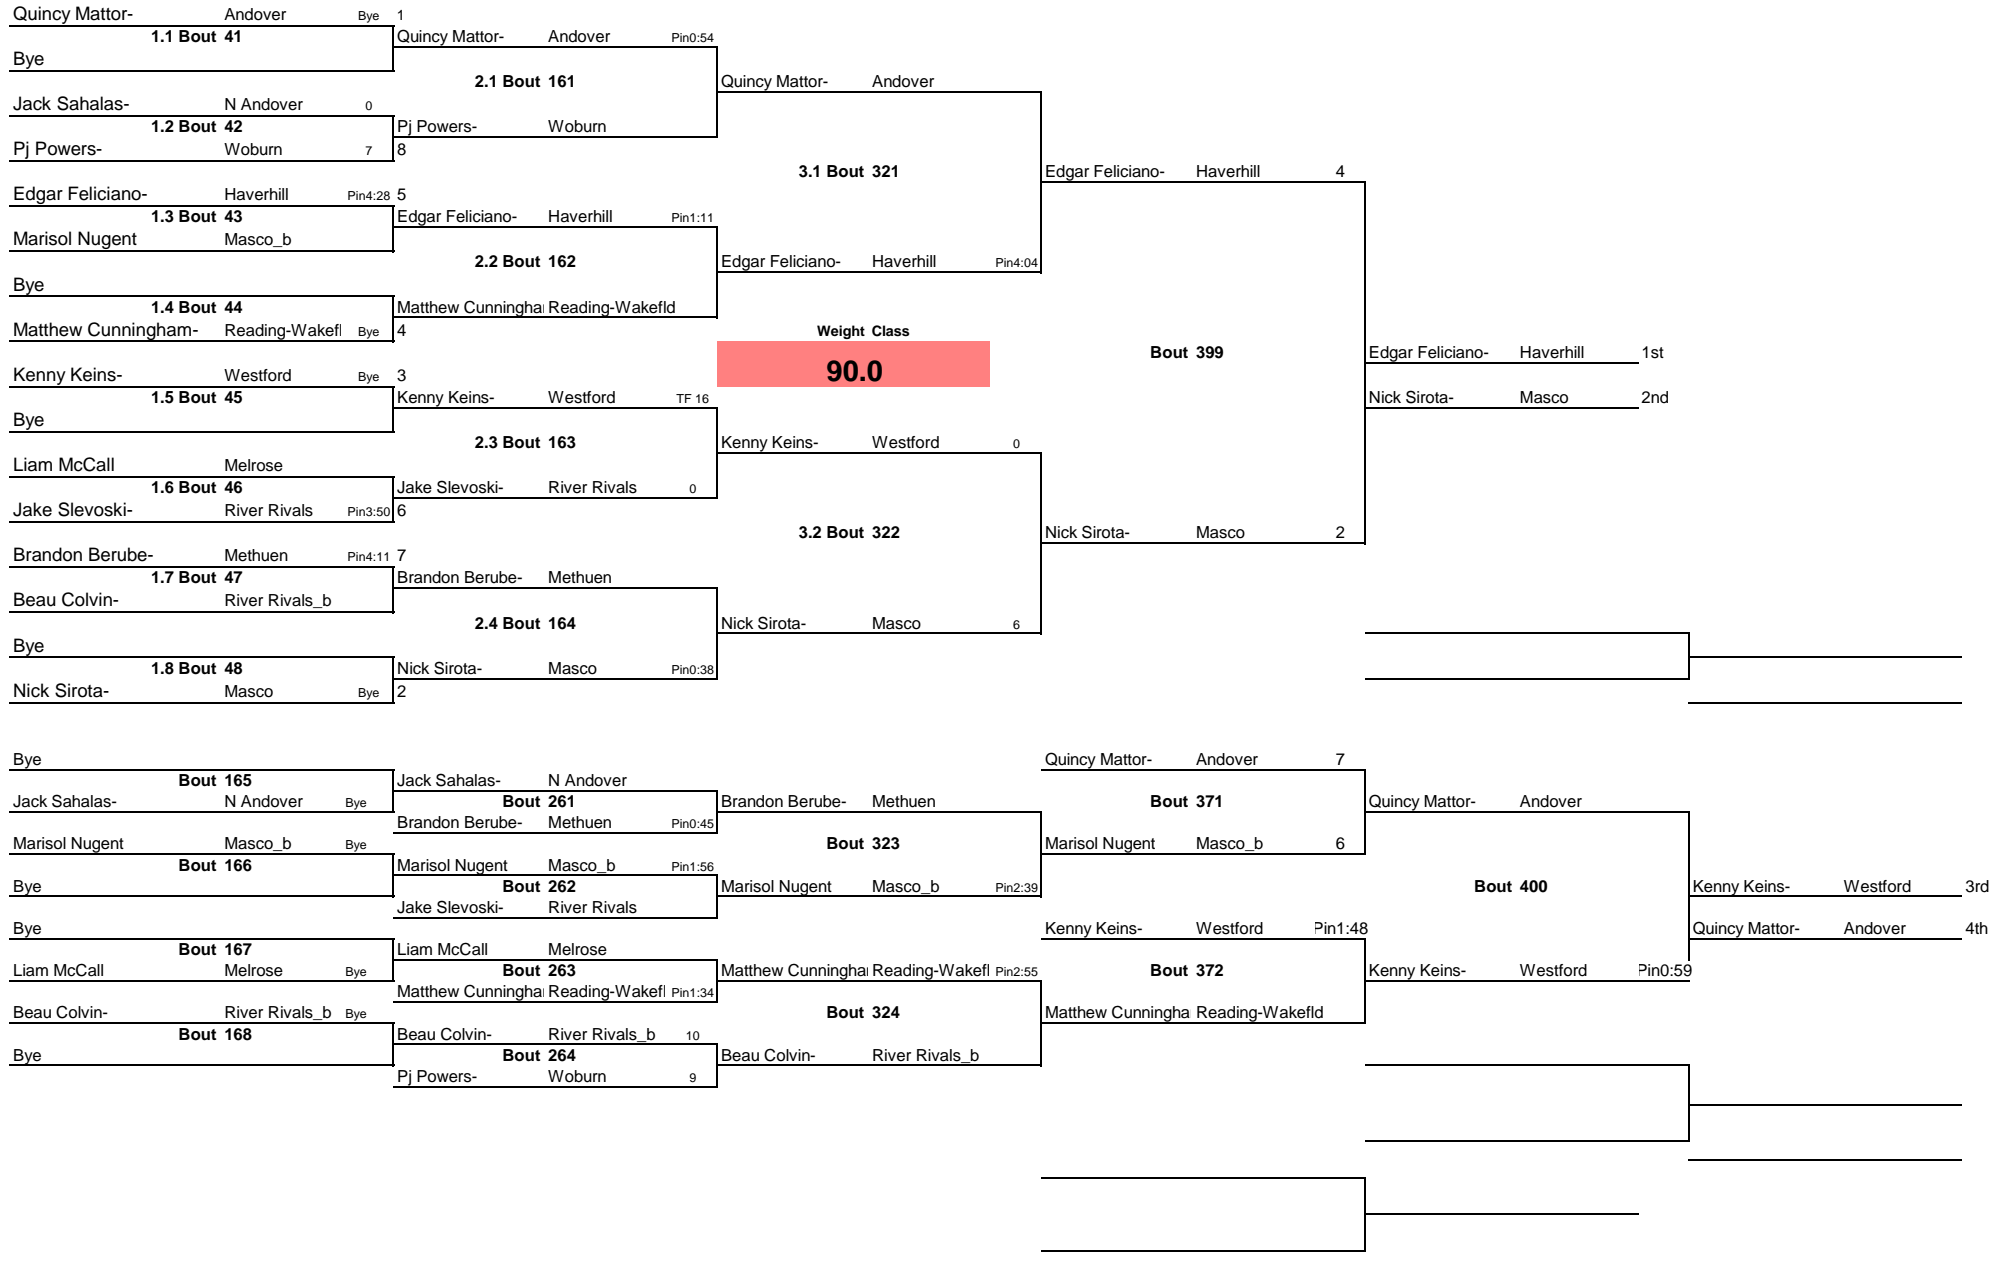

Note: All TIMES are ESTIMATES ONLY

NER 2015 Tournament