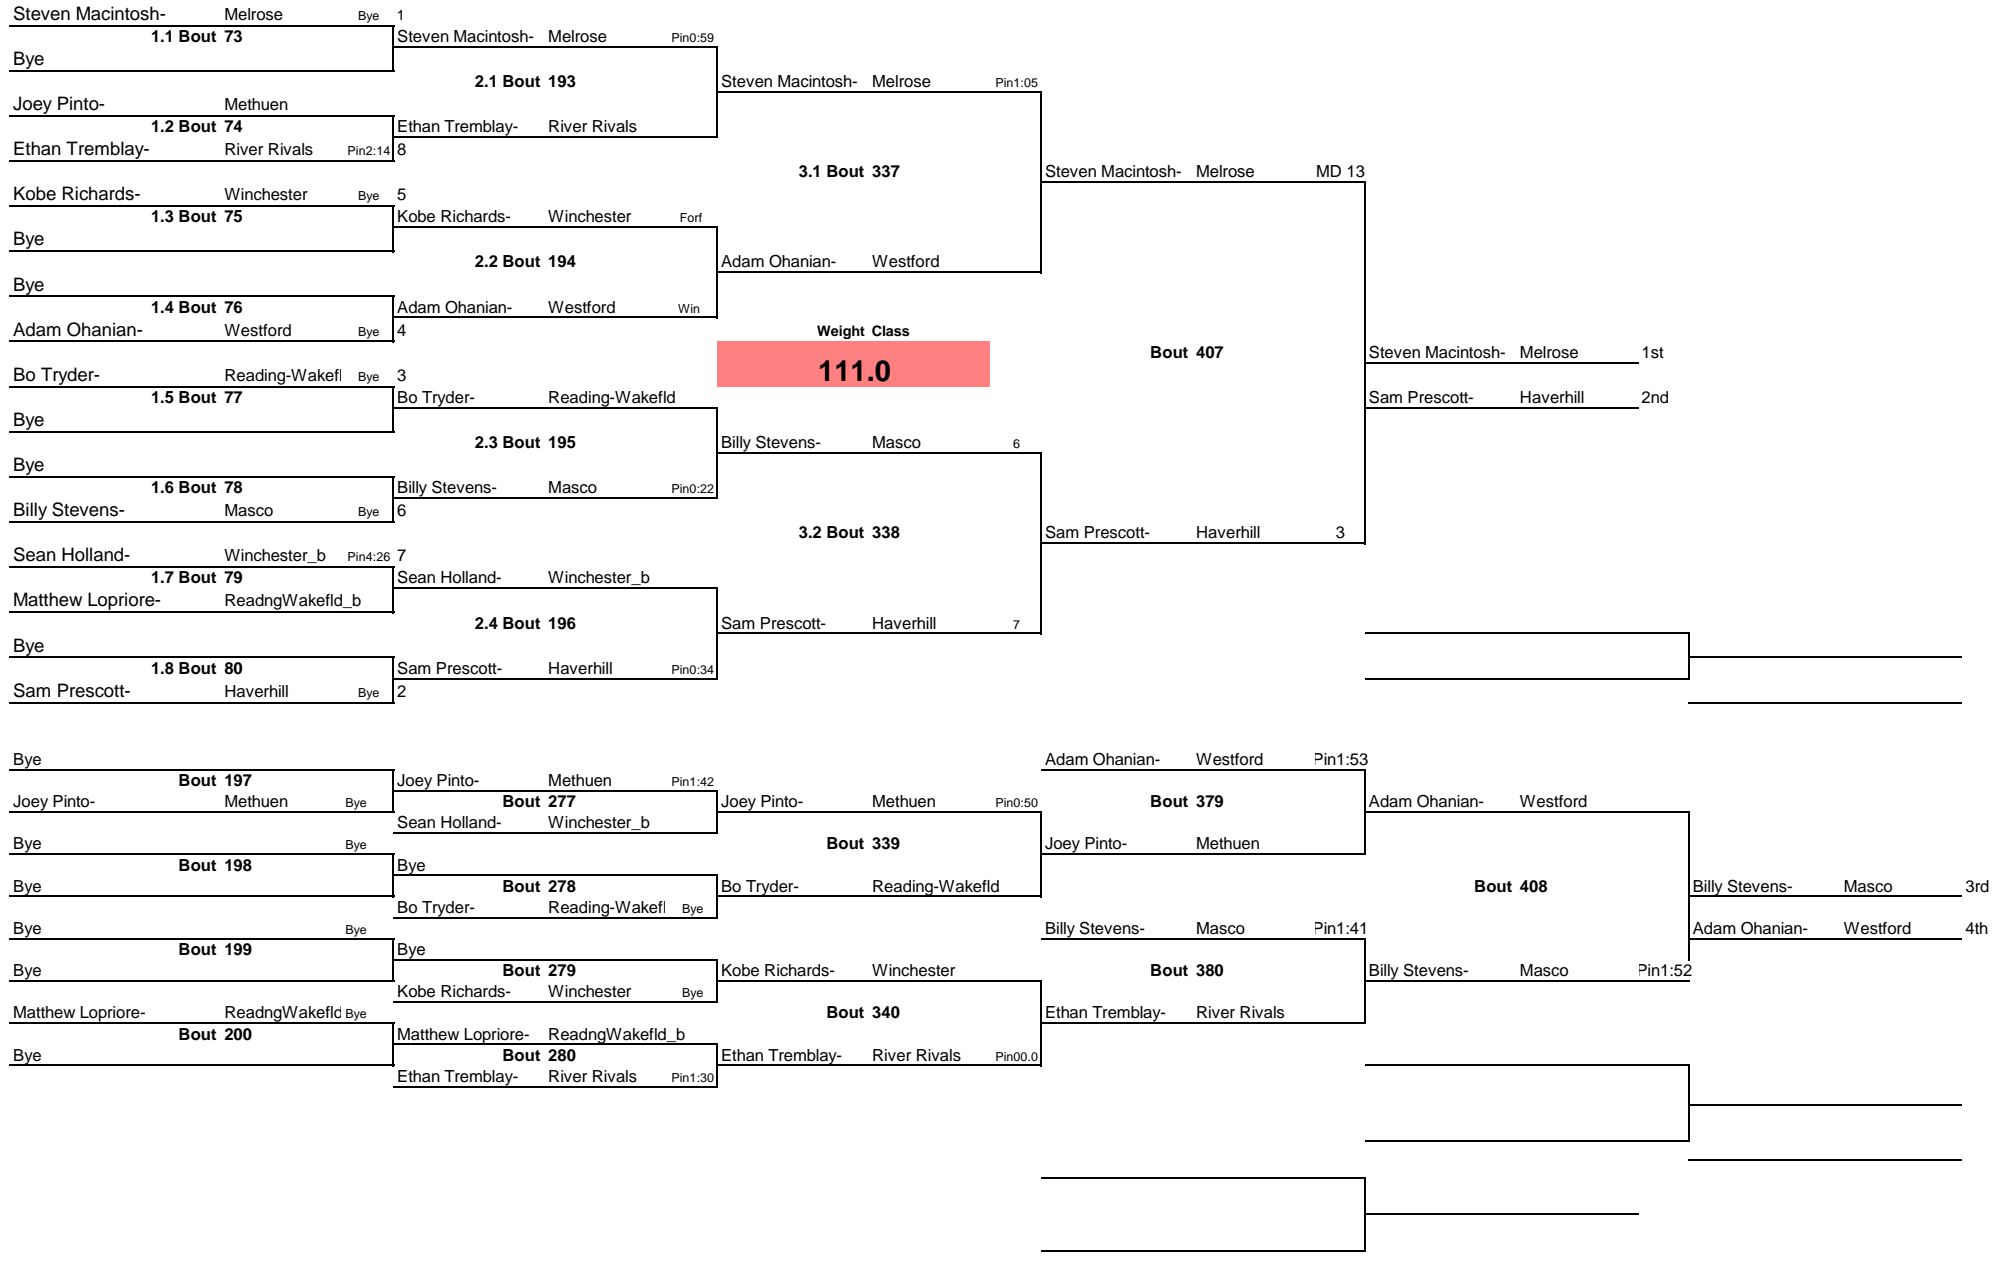

Note: All TIMES are ESTIMATES ONLY

NER 2015 Tournament