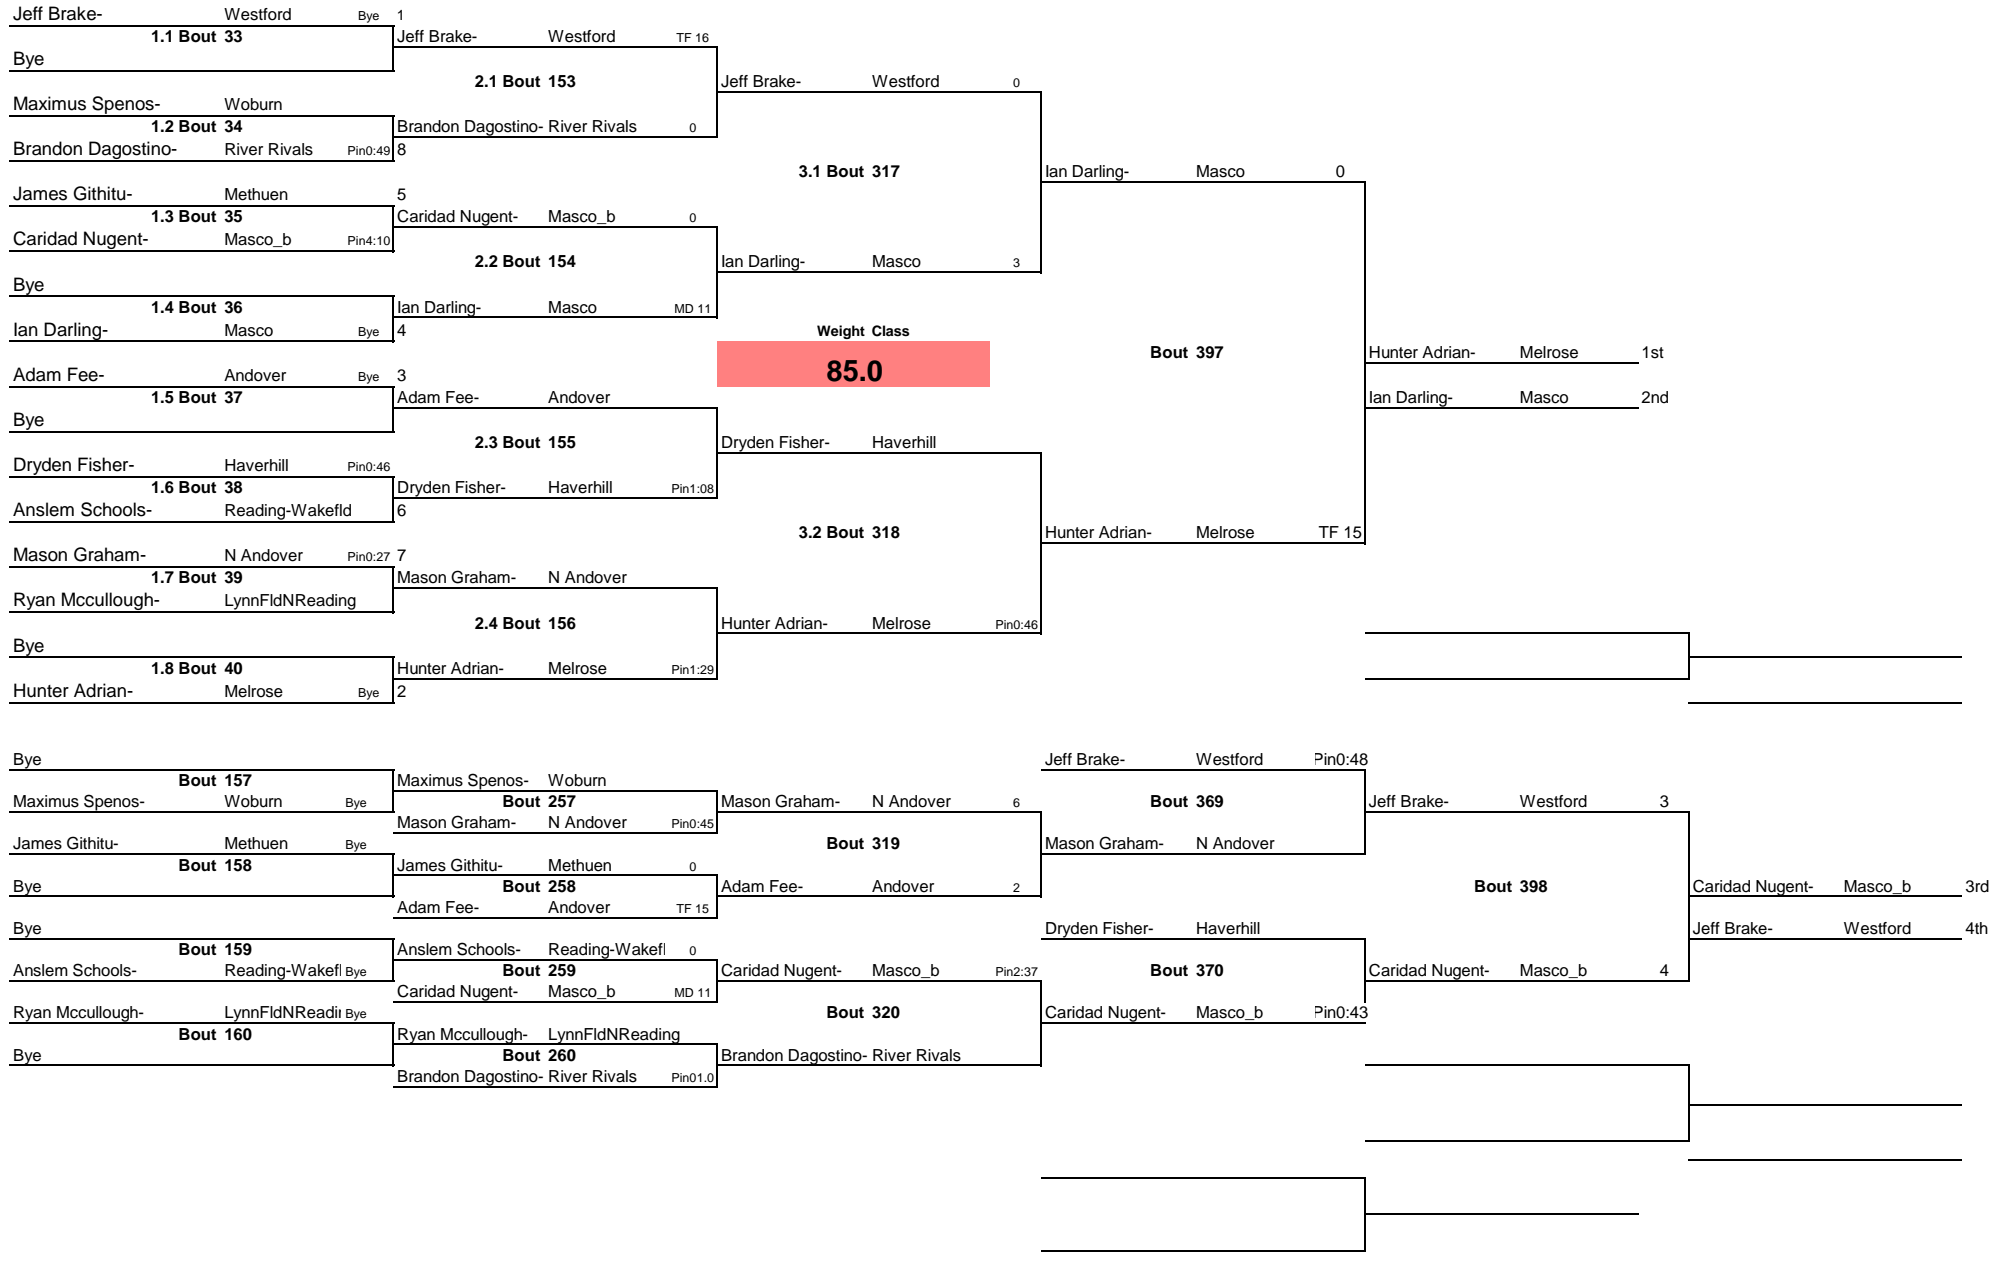

Note: All TIMES are ESTIMATES ONLY

NER 2015 Tournament

Note: All TIMES are ESTIMATES ONLY

NER 2015 Tournament

Note: All TIMES are ESTIMATES ONLY

NER 2015 Tournament

Note: All TIMES are ESTIMATES ONLY

NER 2015 Tournament