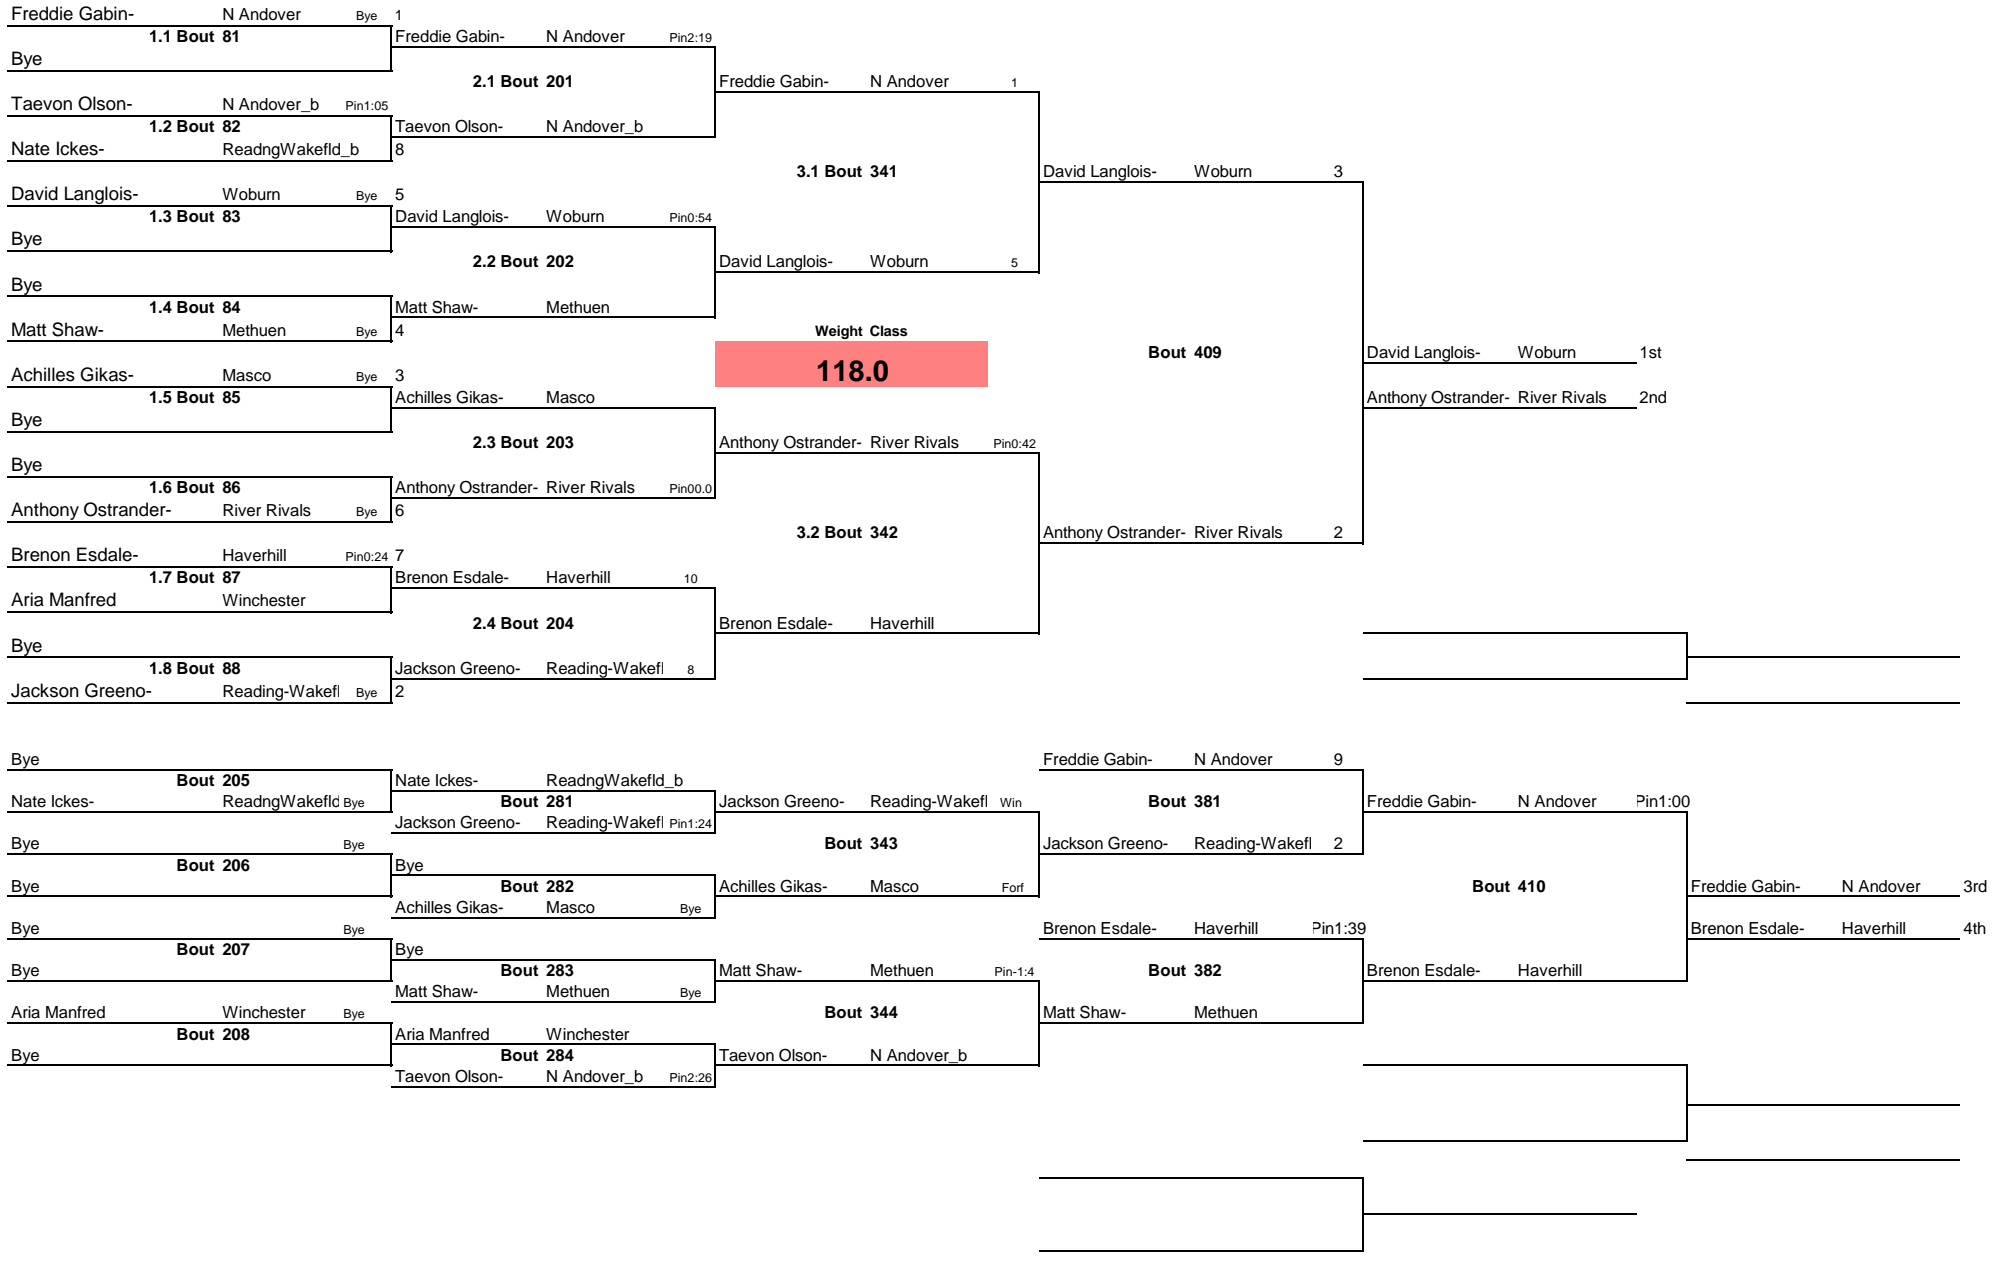

Note: All TIMES are ESTIMATES ONLY

NER 2015 Tournament