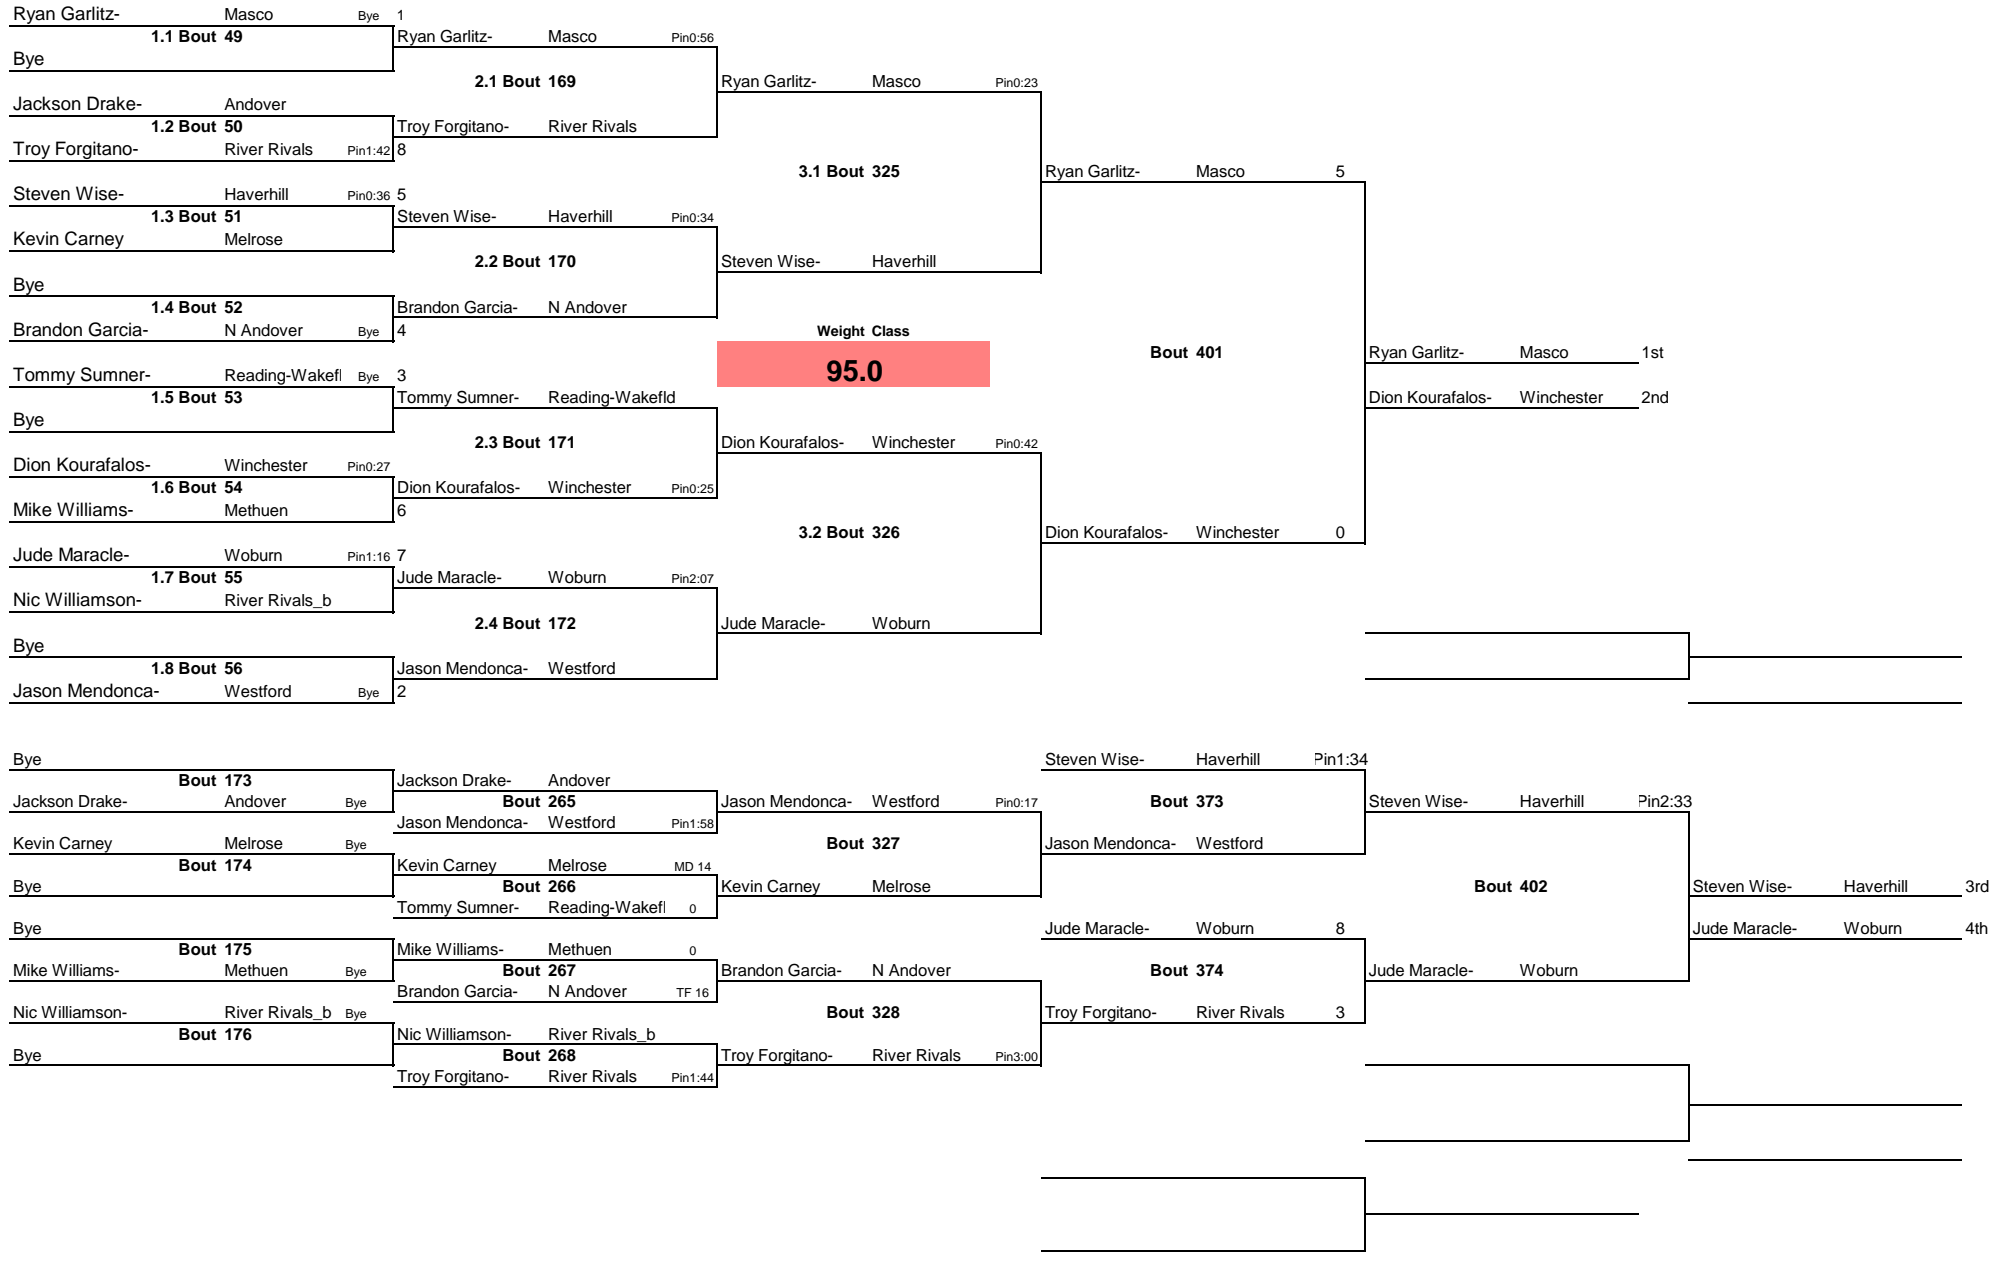

Note: All TIMES are ESTIMATES ONLY

NER 2015 Tournament