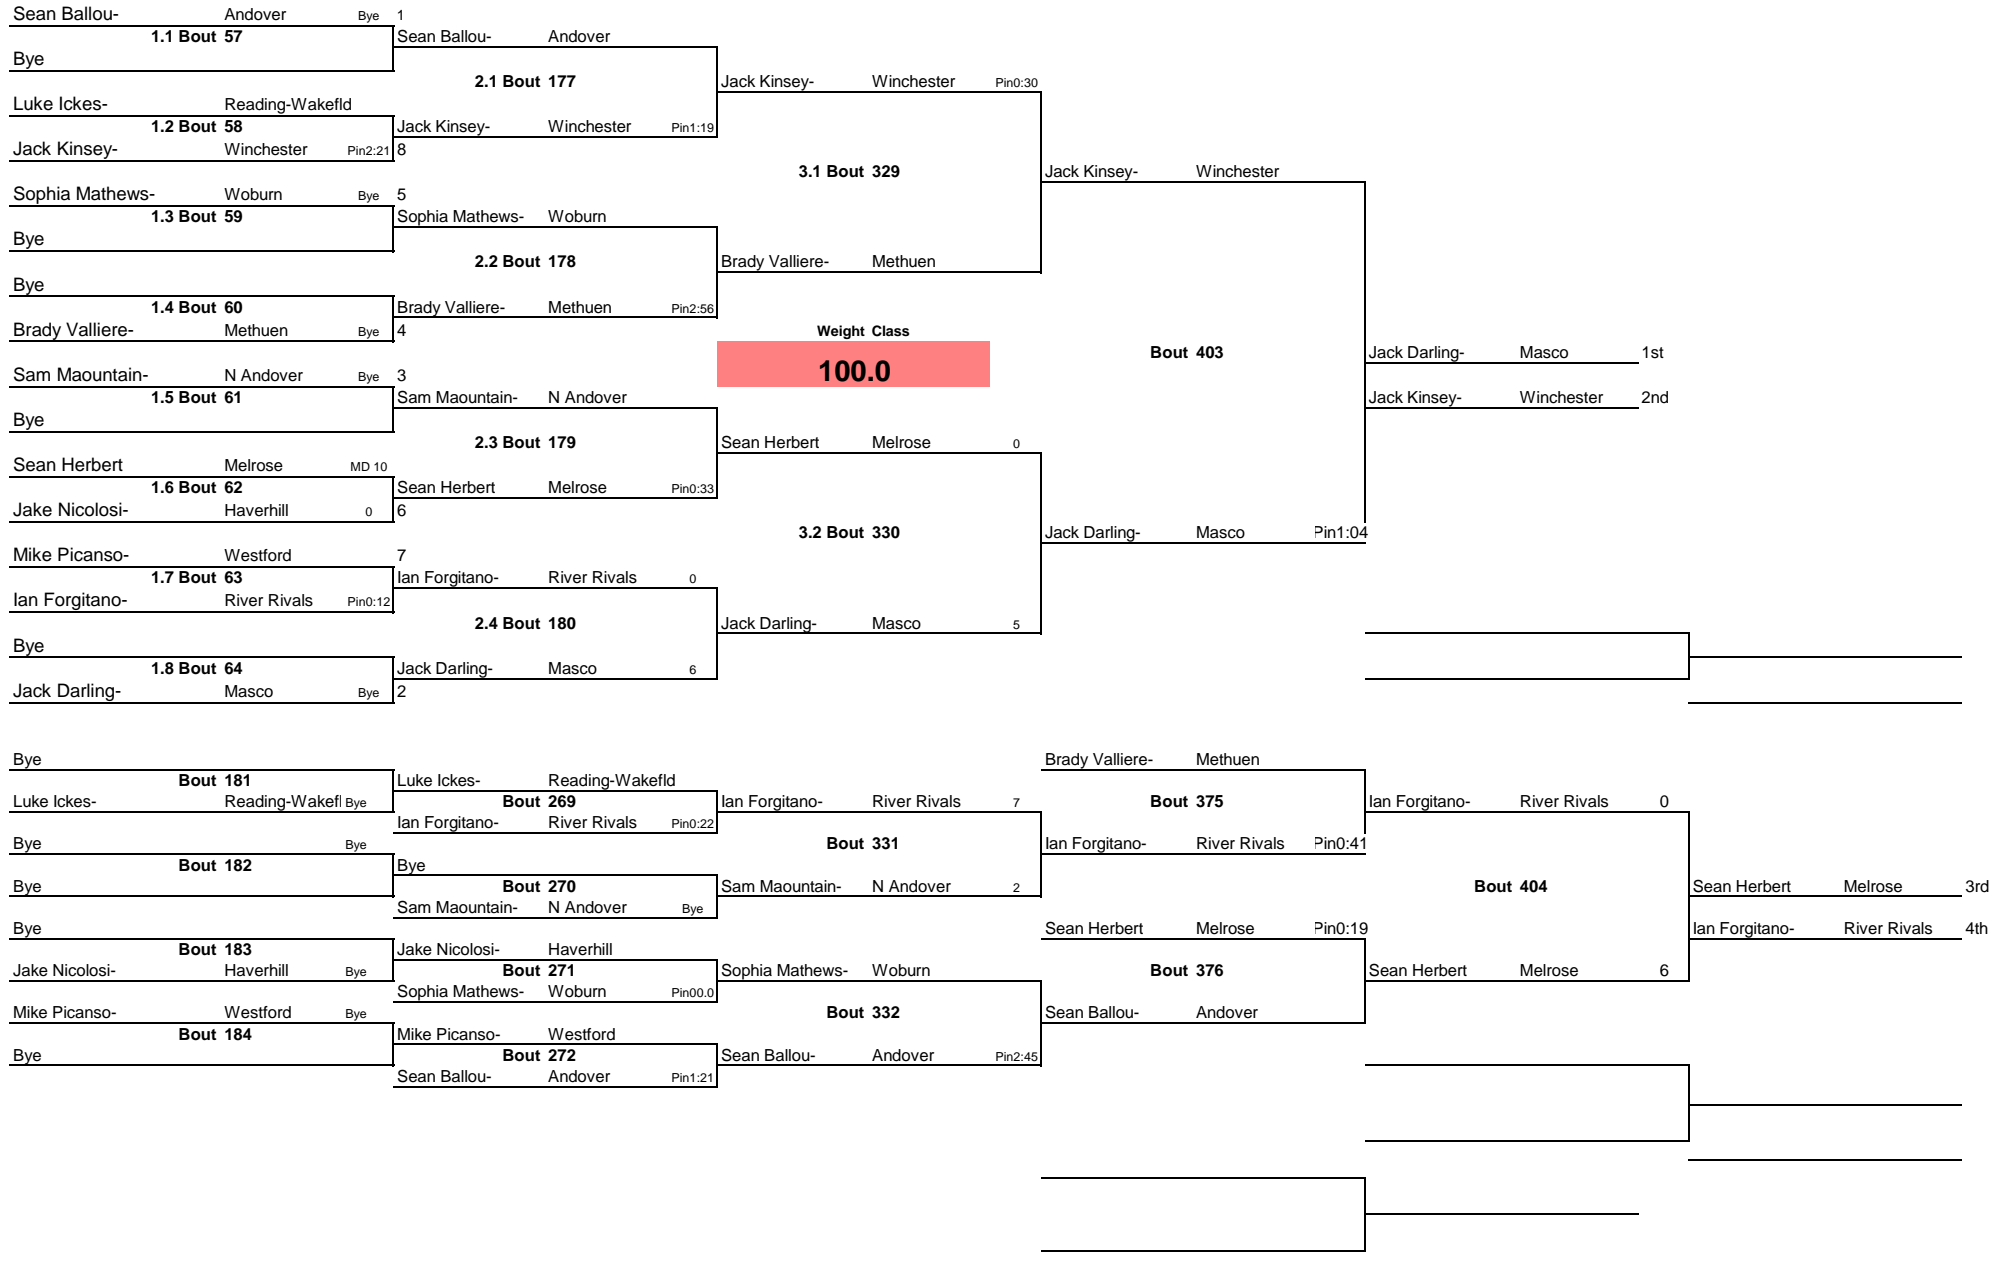

Note: All TIMES are ESTIMATES ONLY

NER 2015 Tournament

Note: All TIMES are ESTIMATES ONLY

NER 2015 Tournament

Note: All TIMES are ESTIMATES ONLY

NER 2015 Tournament

Note: All TIMES are ESTIMATES ONLY

NER 2015 Tournament