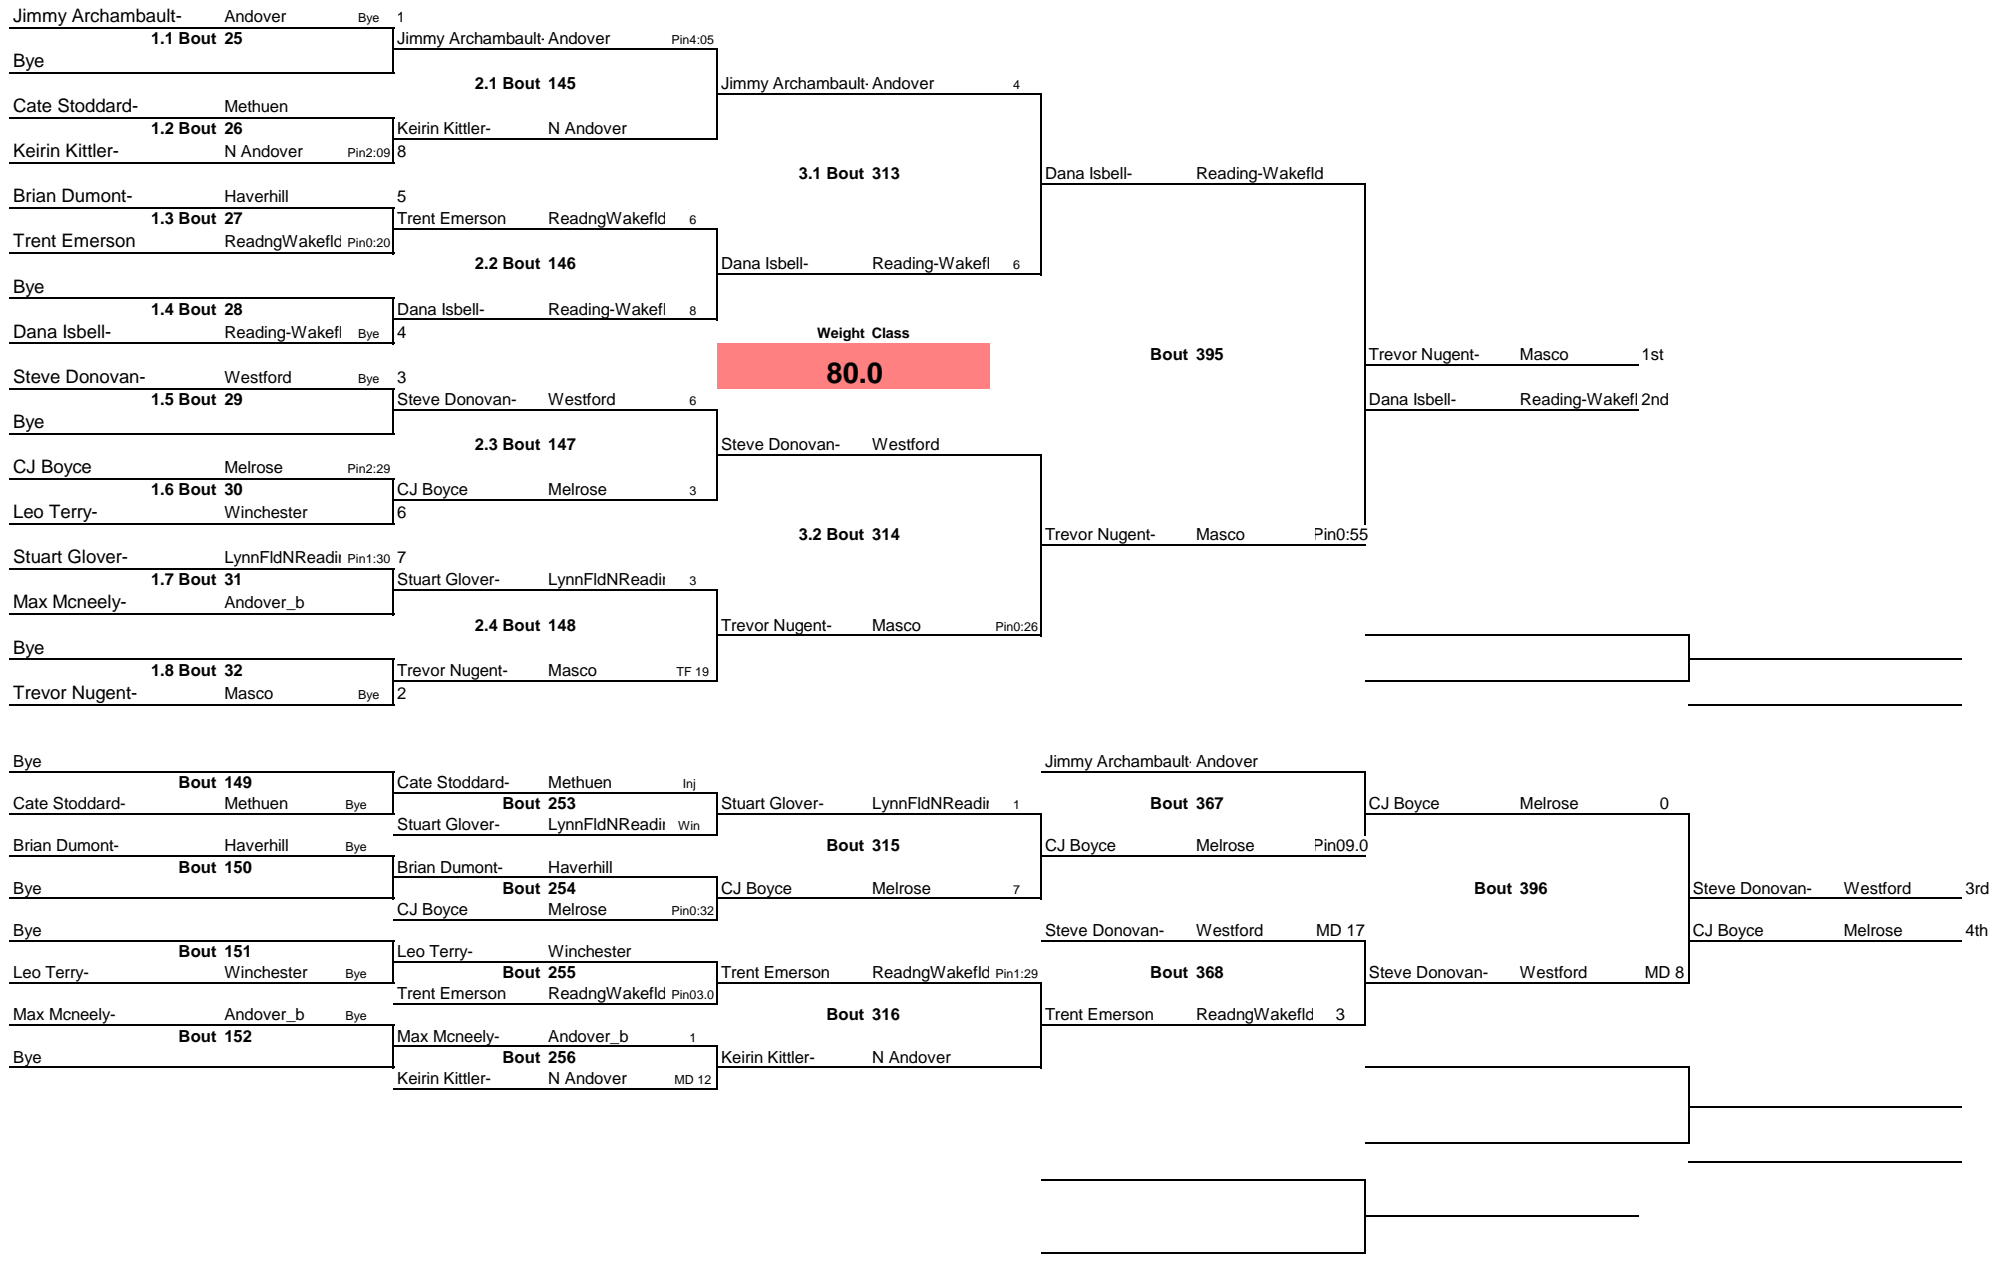

Note: All TIMES are ESTIMATES ONLY

NER 2015 Tournament

Note: All TIMES are ESTIMATES ONLY

NER 2015 Tournament

Note: All TIMES are ESTIMATES ONLY

NER 2015 Tournament

Note: All TIMES are ESTIMATES ONLY

NER 2015 Tournament