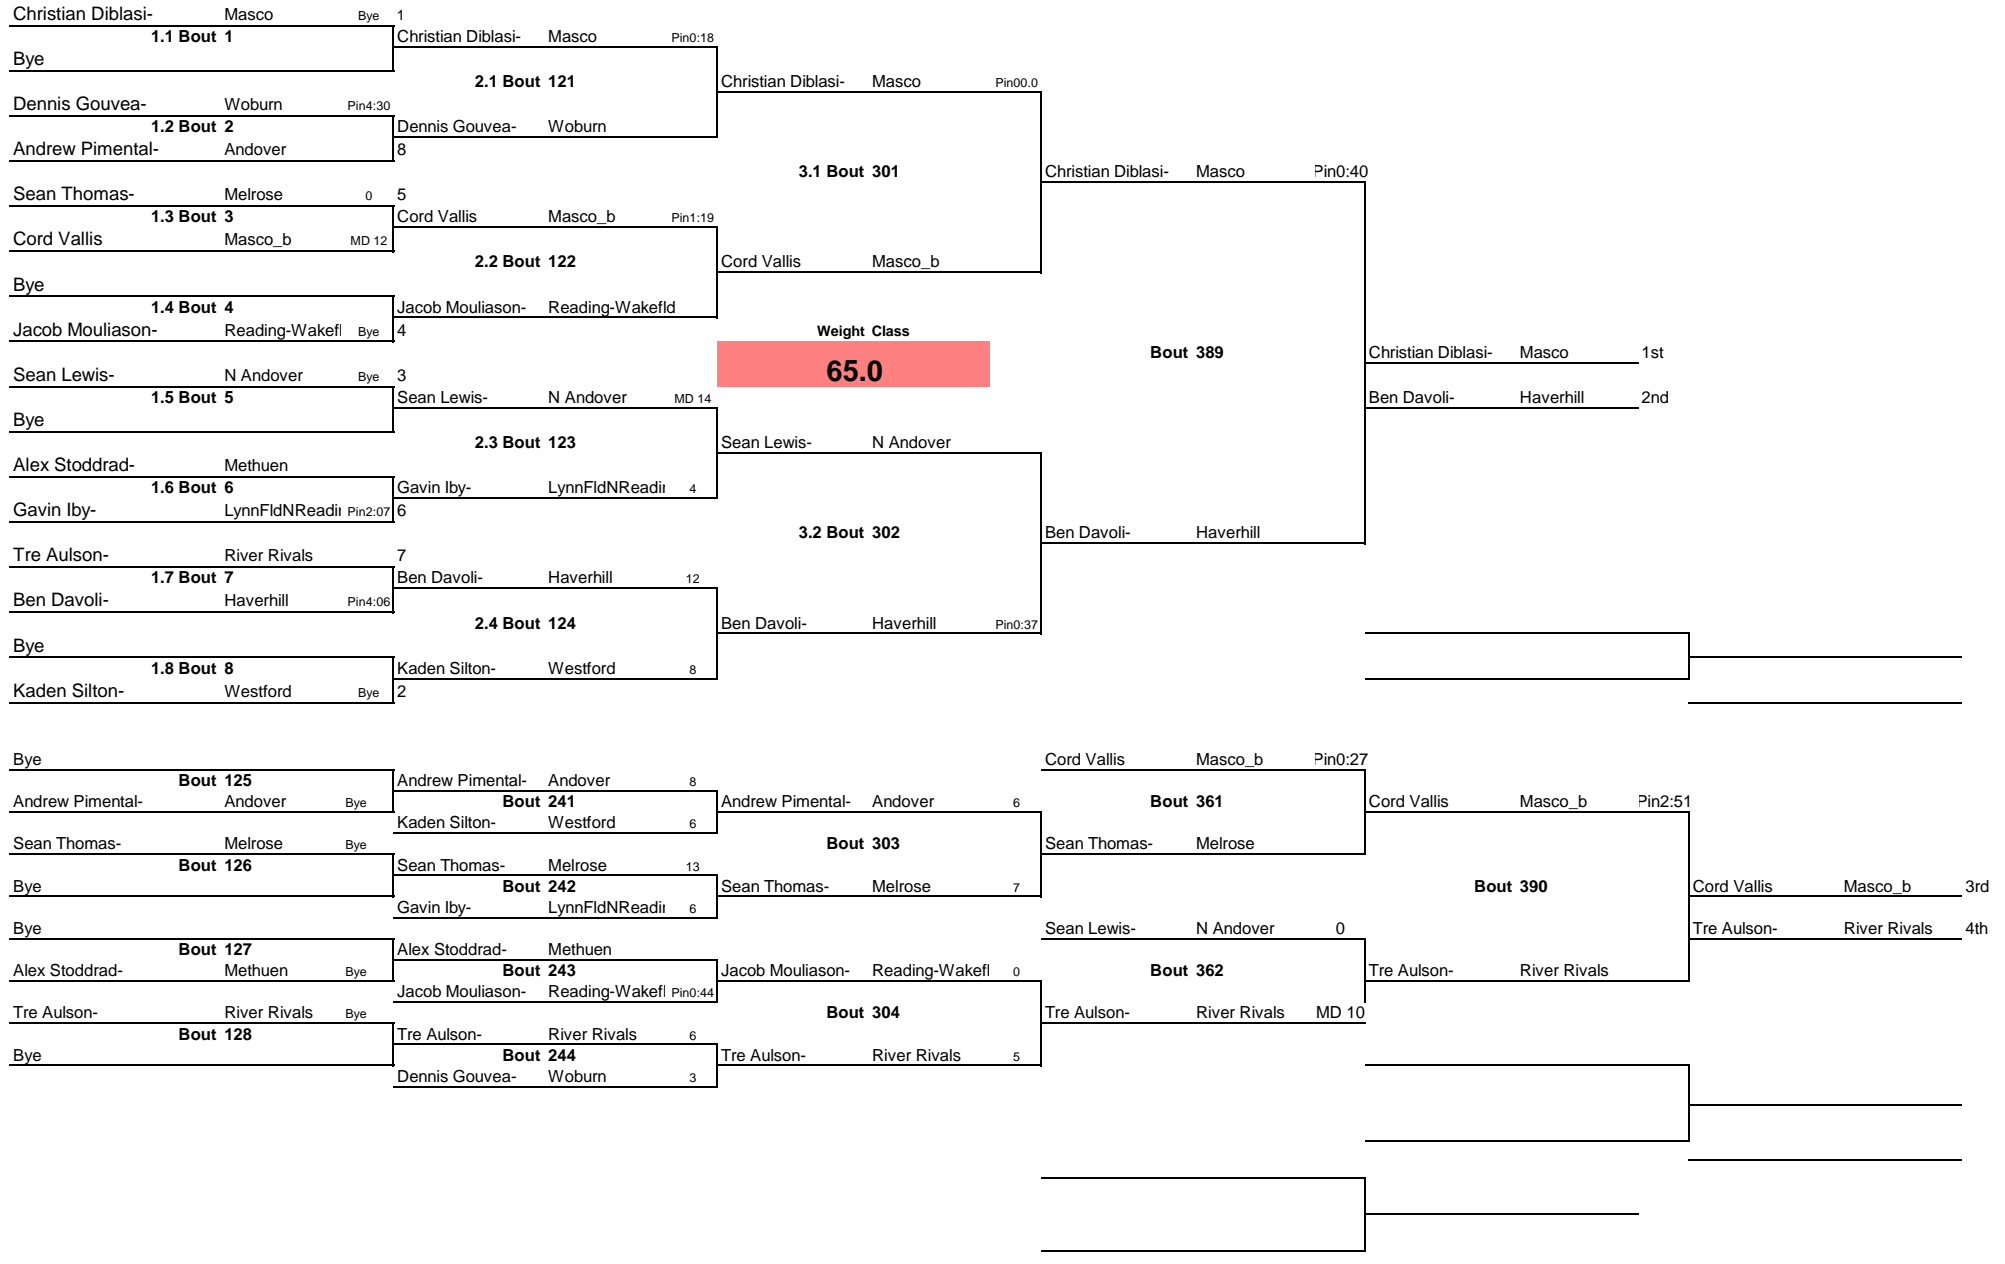

Note: All TIMES are ESTIMATES ONLY

NER 2015 Tournament

Note: All TIMES are ESTIMATES ONLY

NER 2015 Tournament

Note: All TIMES are ESTIMATES ONLY

NER 2015 Tournament

Note: All TIMES are ESTIMATES ONLY

NER 2015 Tournament