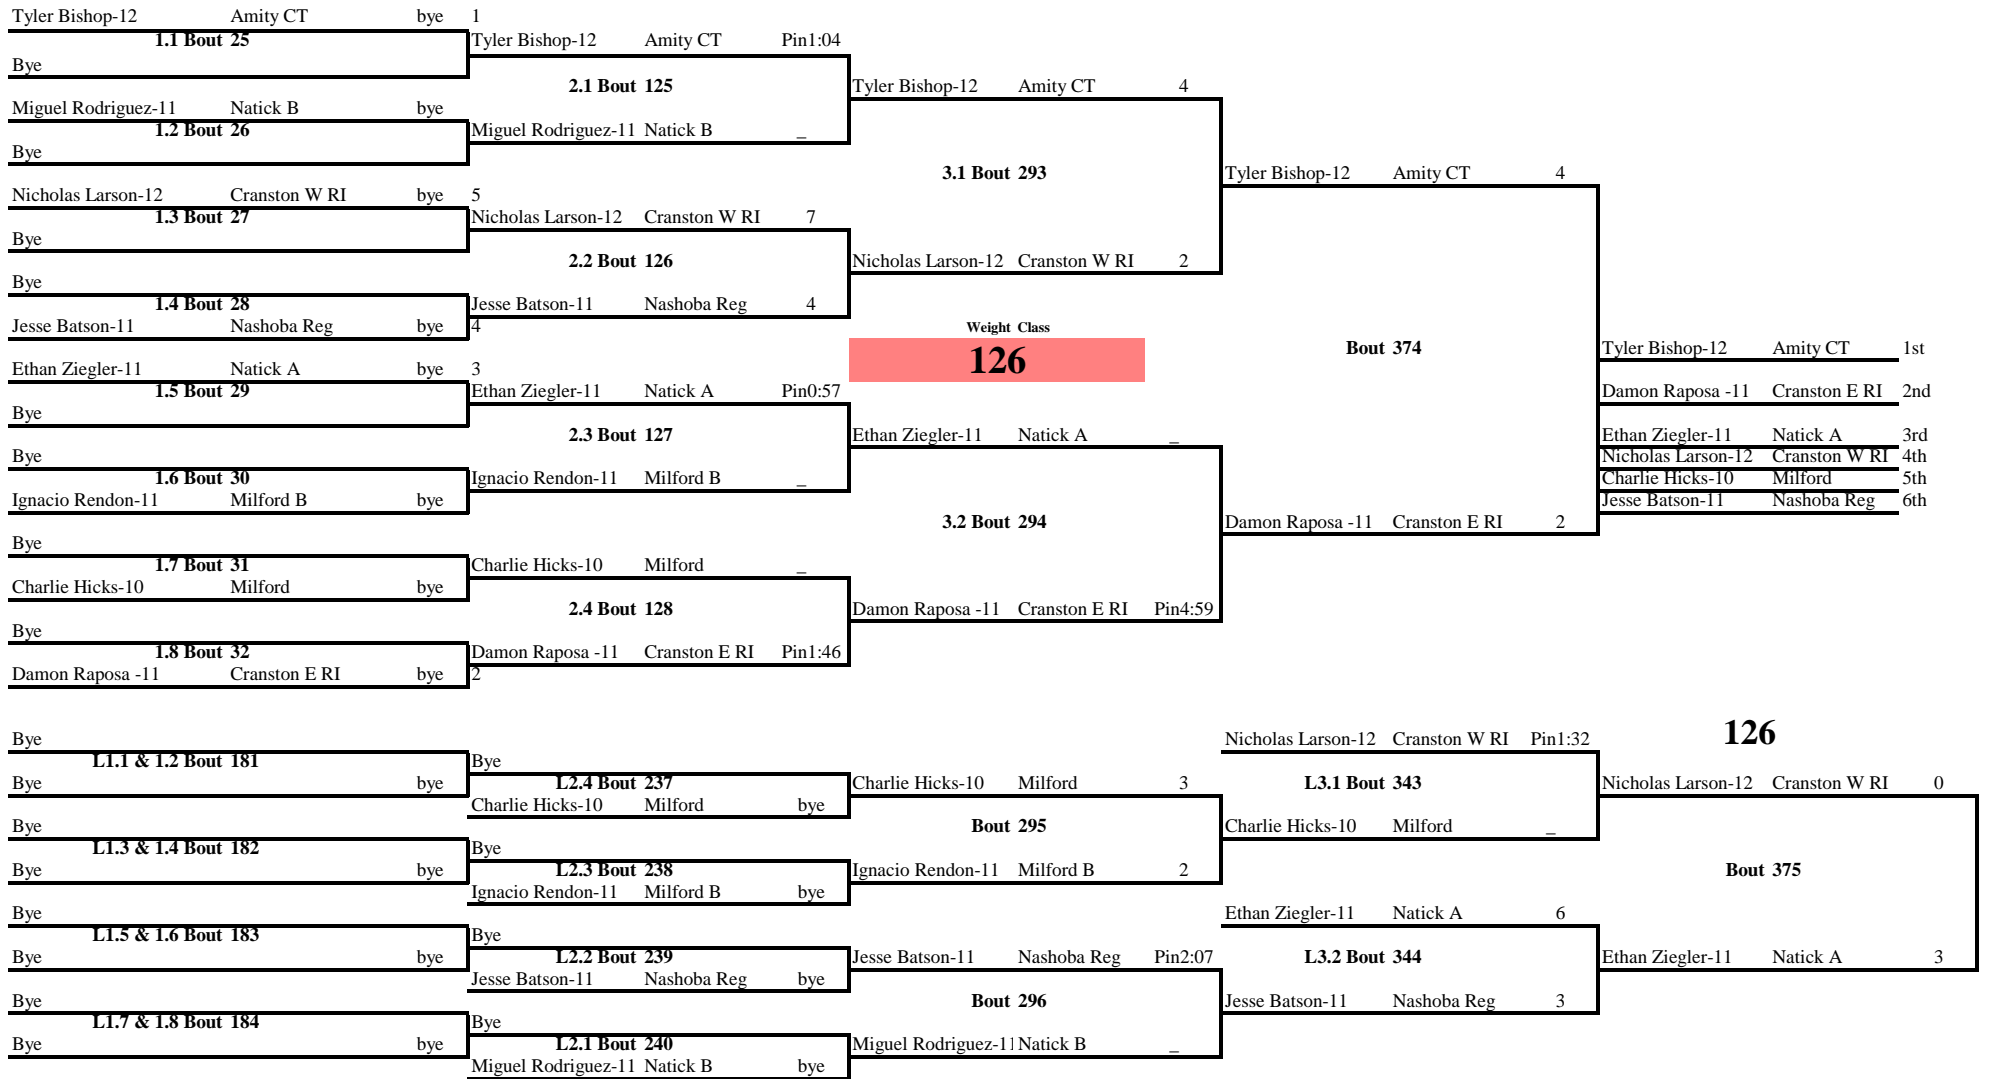

2012 Natick Invitational