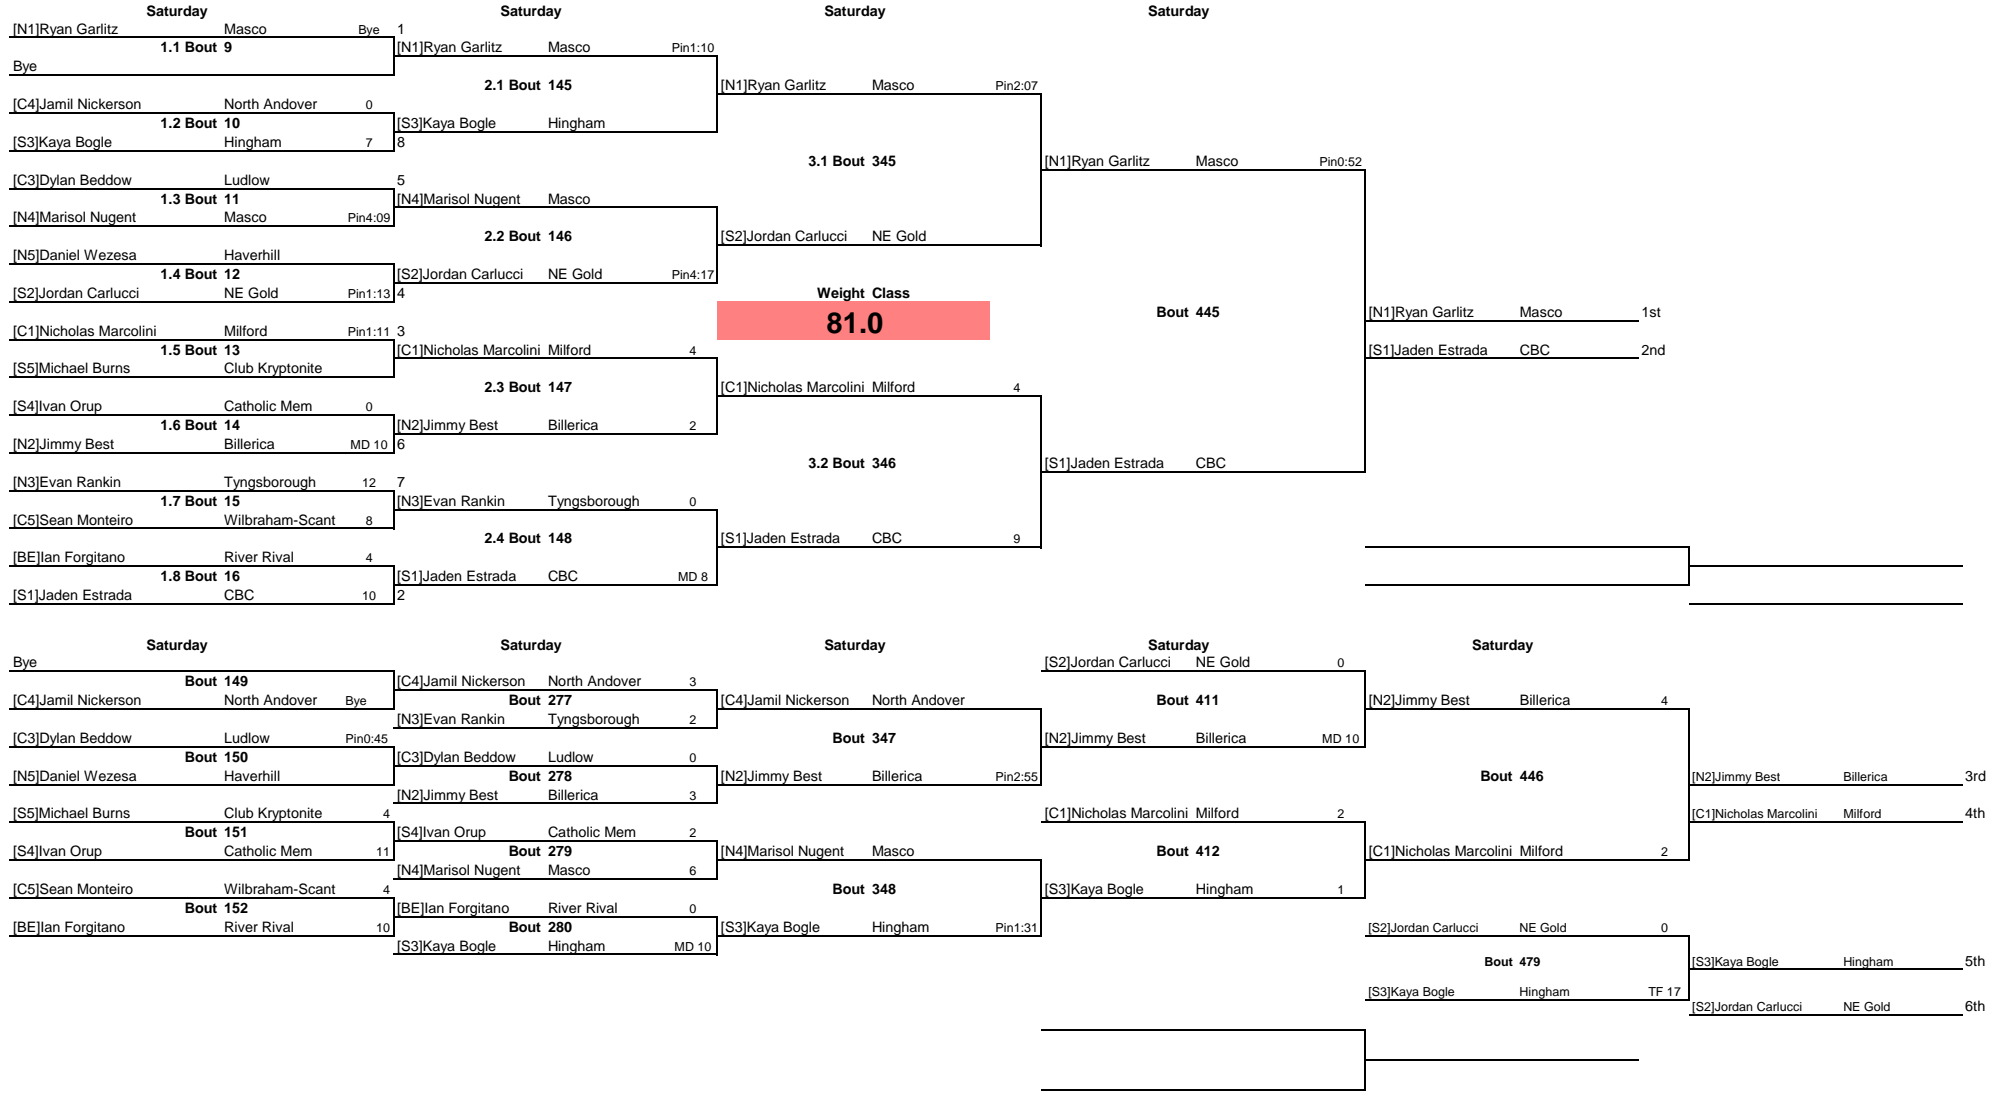

Note: All TIMES are ESTIMATES ONLY

MYWA State Tournament Middle

Note: All TIMES are ESTIMATES ONLY

MYWA State Tournament Middle

Note: All TIMES are ESTIMATES ONLY

MYWA State Tournament Middle

Note: All TIMES are ESTIMATES ONLY

MYWA State Tournament Middle

Note: All TIMES are ESTIMATES ONLY

MYWA State Tournament Middle

MYWA States 2014

Place	Team	Totals
1	Masco	137.5
2	Smittys Barn	81.5
3	Chelmsford	68
4	Springfield Yth	64
5	Haverhill	62
6	Methuen	62
7	Burlington	57
8	North Andover	57
9	Dracut	53.5
10	Club Kryptonite	52.5
11	Winchester	52
12	Westford	46.5
13	Tewksbury PAL	44
14	Reading	42.5
15	Dedham	36
16	Doughboy	32
17	NE Gold	32
18	Boston	31
19	Melrose	30
20	CBC	29
21	Watertown	28
22	Billerica	27
23	Holliston	26
24	Agawam	24
25	Pembroke	24
26	Lowell	23
28	Pittsfield-Ber	22