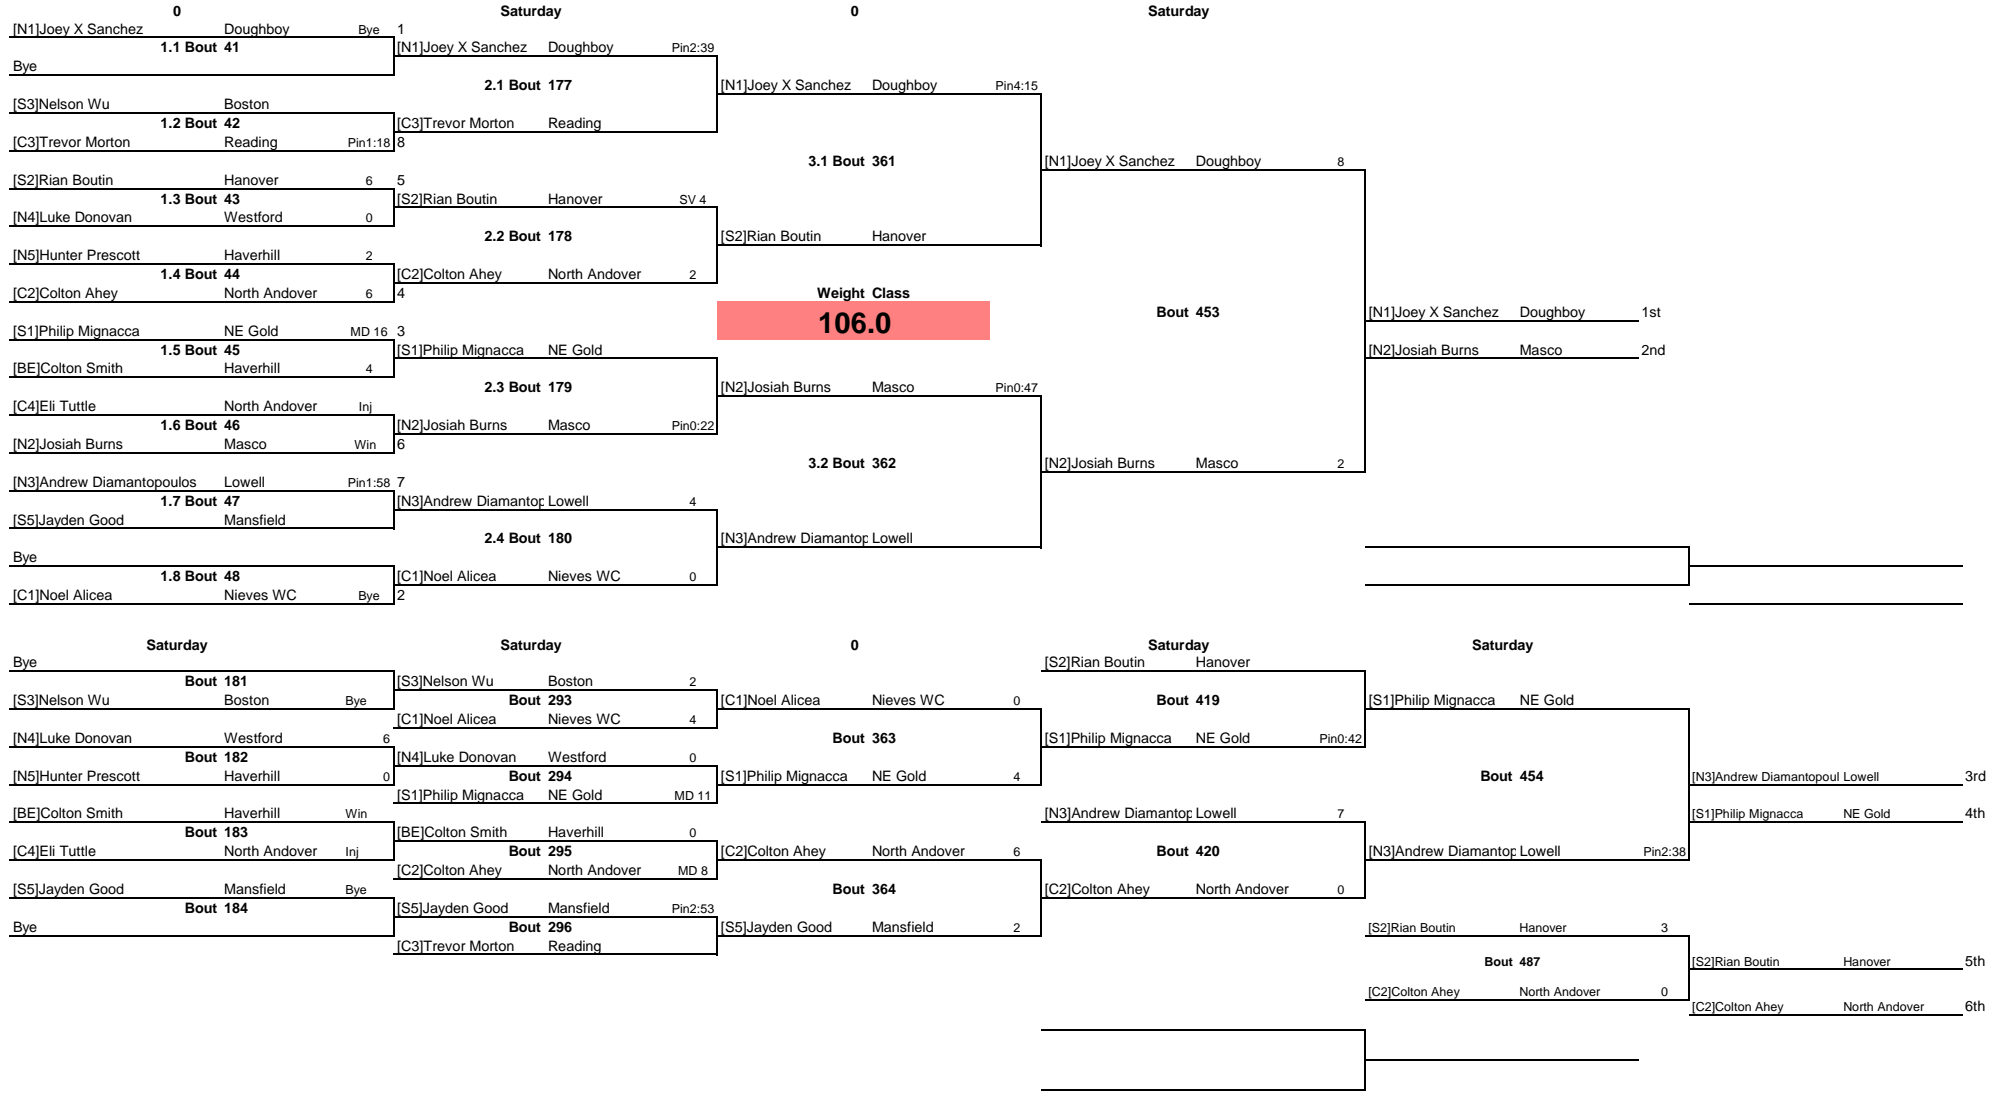

Note: All TIMES are ESTIMATES ONLY

MYWA State Tournament Middle

Note: All TIMES are ESTIMATES ONLY

MYWA State Tournament Middle

Note: All TIMES are ESTIMATES ONLY

MYWA State Tournament Middle

Note: All TIMES are ESTIMATES ONLY

MYWA State Tournament Middle

Note: All TIMES are ESTIMATES ONLY

MYWA State Tournament Middle

MYWA States 2014

Place	Team	Totals
1	Masco	137.5
2	Smittys Barn	81.5
3	Chelmsford	68
4	Springfield Yth	64
5	Haverhill	62
6	Methuen	62
7	Burlington	57
8	North Andover	57
9	Dracut	53.5
10	Club Kryptonite	52.5
11	Winchester	52
12	Westford	46.5
13	Tewksbury PAL	44
14	Reading	42.5
15	Dedham	36
16	Doughboy	32
17	NE Gold	32
18	Boston	31
19	Melrose	30
20	CBC	29
21	Watertown	28
22	Billerica	27
23	Holliston	26
24	Agawam	24
25	Pembroke	24
26	Lowell	23
28	Pittsfield-Ber	22