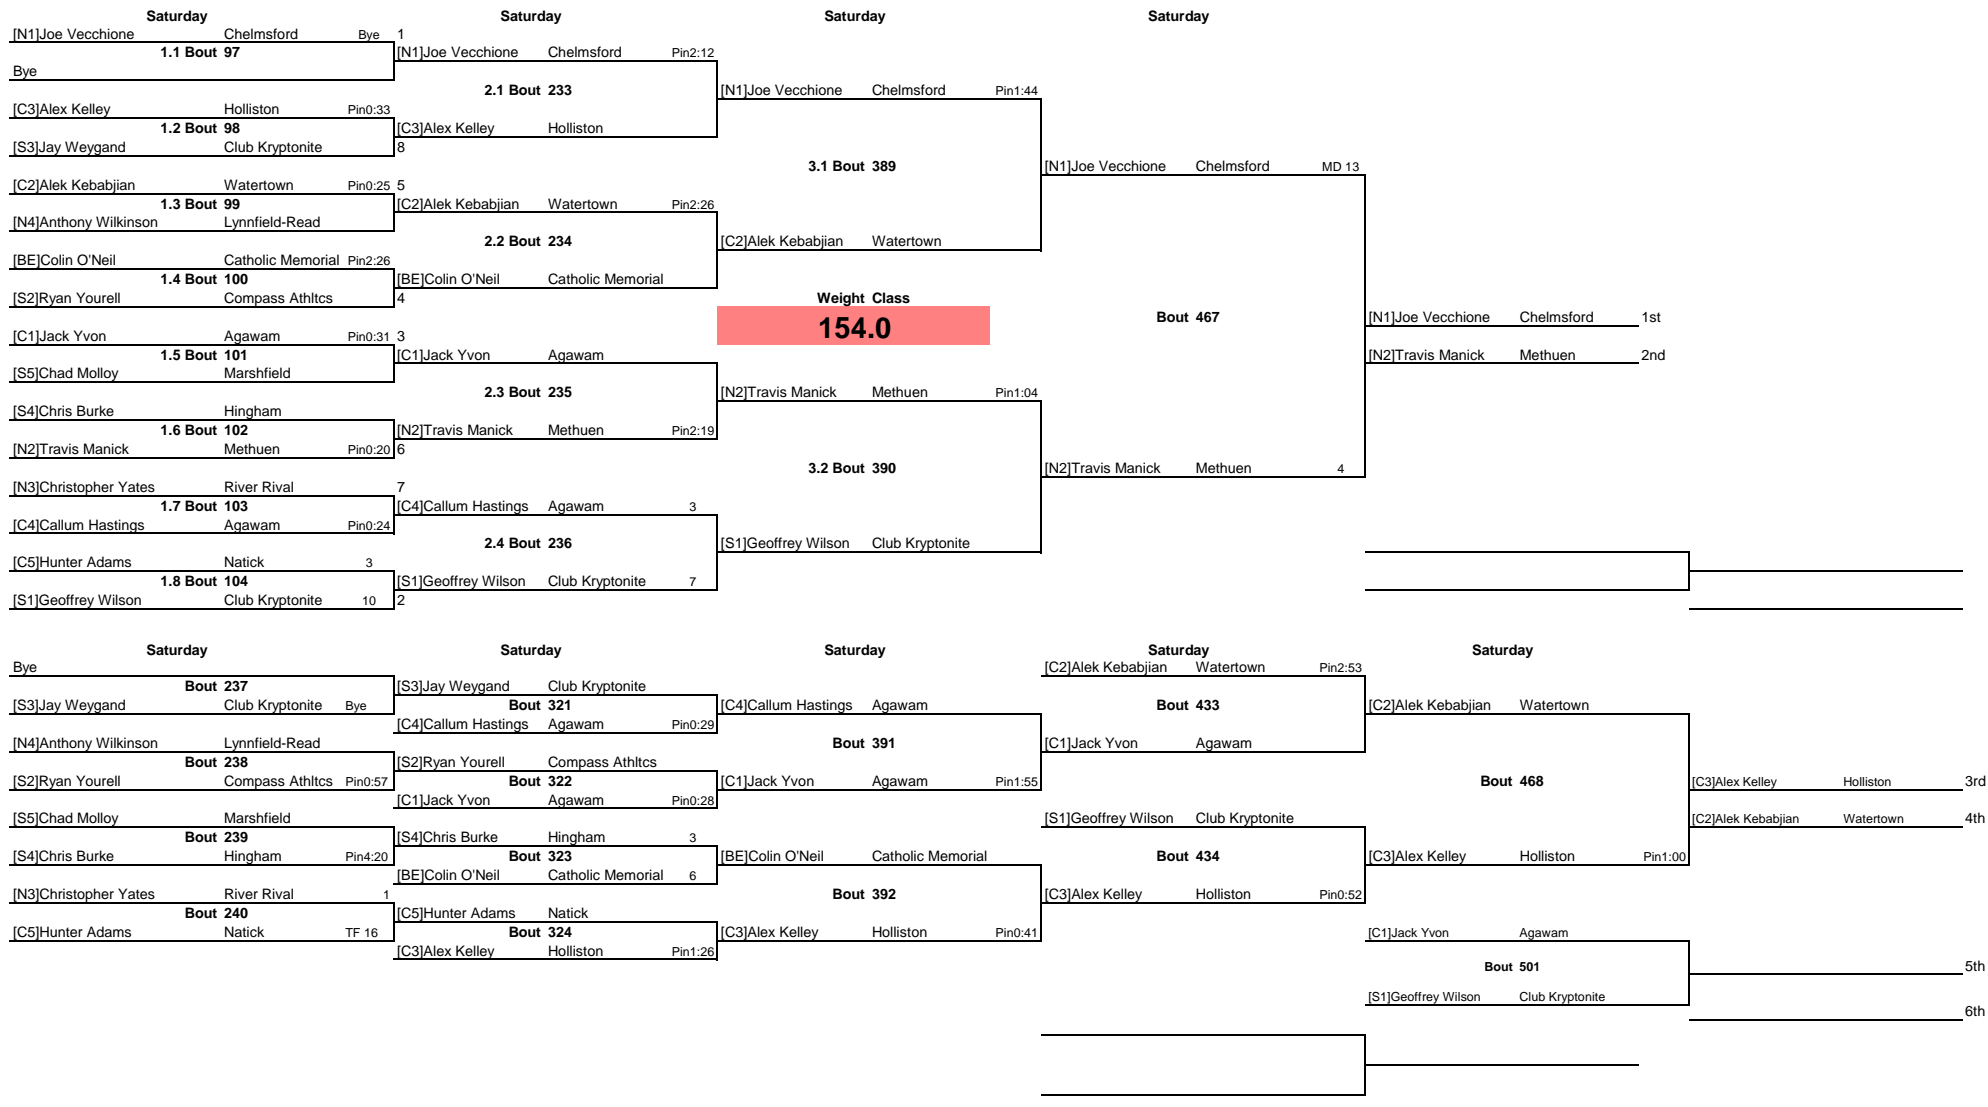

29	Hingham	20.5
30	Natick	20.5
31	Barrie	20
32	River Rival	20
33	Danvers	19
34	Marshfield	18
35	Somerset	18
36	Mansfield	17
37	Quabbin	17
38	Fitchburg	15.5
39	Milford	15
40	Wilmington	13.5
41	Nashoba	12
42	Scituate	11
43	Walpole	11
45	Parkway	10
46	Catholic Mem	9
47	Plymouth	9
48	Cape Ann	8
49	Nieves WC	8
50	Ludlow	7.5
52	Hanover	6
53	Catholic Memori	5
54	Milton	4
55	Riptide	4
56	Wellesley	4
57	Compass Athltcs	3
58	Non-Mywa	3
60	Tyngsborough	2
61	Woburn	2

Note: All TIMES are ESTIMATES ONLY

MYWA State Tournament Middle

Note: All TIMES are ESTIMATES ONLY

MYWA State Tournament Middle

Note: All TIMES are ESTIMATES ONLY

MYWA State Tournament Middle

Note: All TIMES are ESTIMATES ONLY