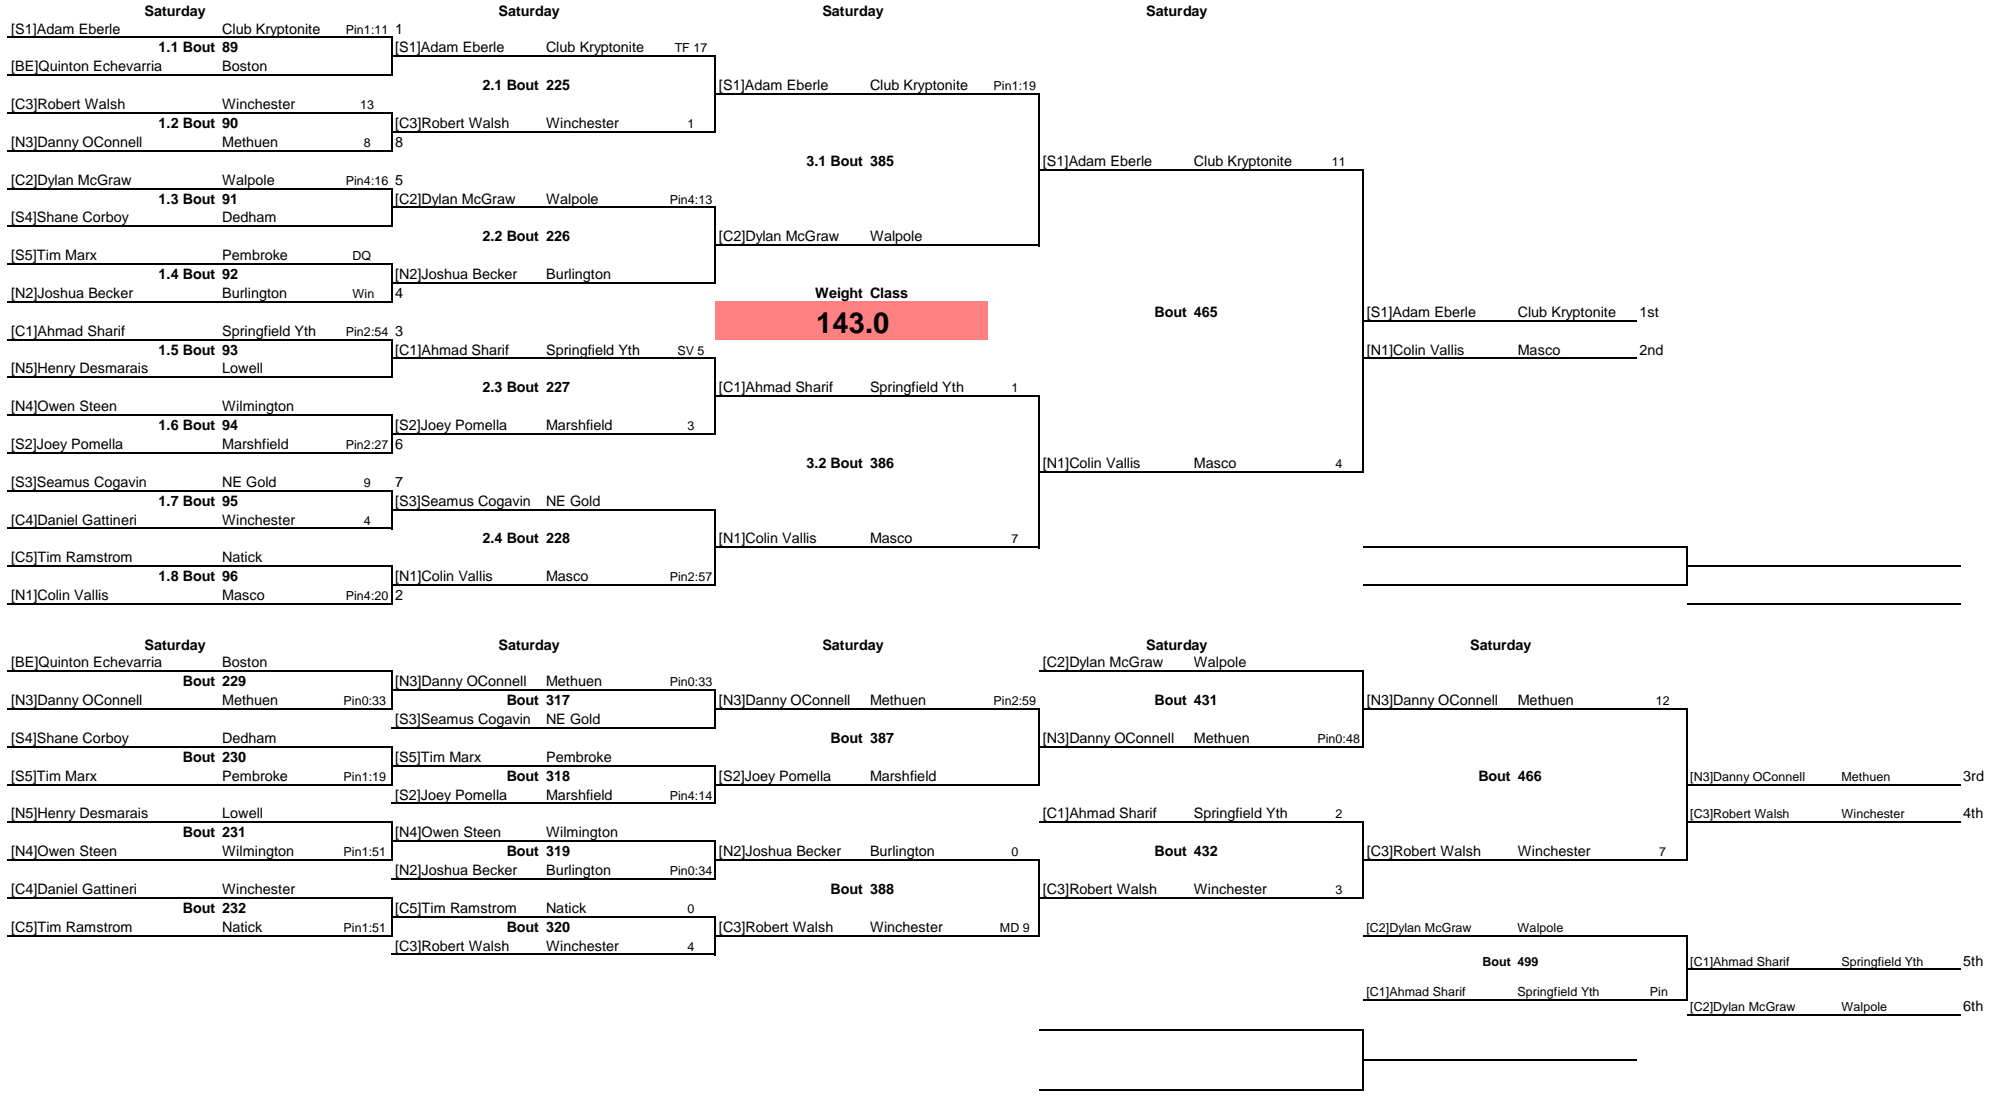

Note: All TIMES are ESTIMATES ONLY

MYWA State Tournament Middle

Note: All TIMES are ESTIMATES ONLY

MYWA State Tournament Middle

Note: All TIMES are ESTIMATES ONLY

MYWA State Tournament Middle

Note: All TIMES are ESTIMATES ONLY