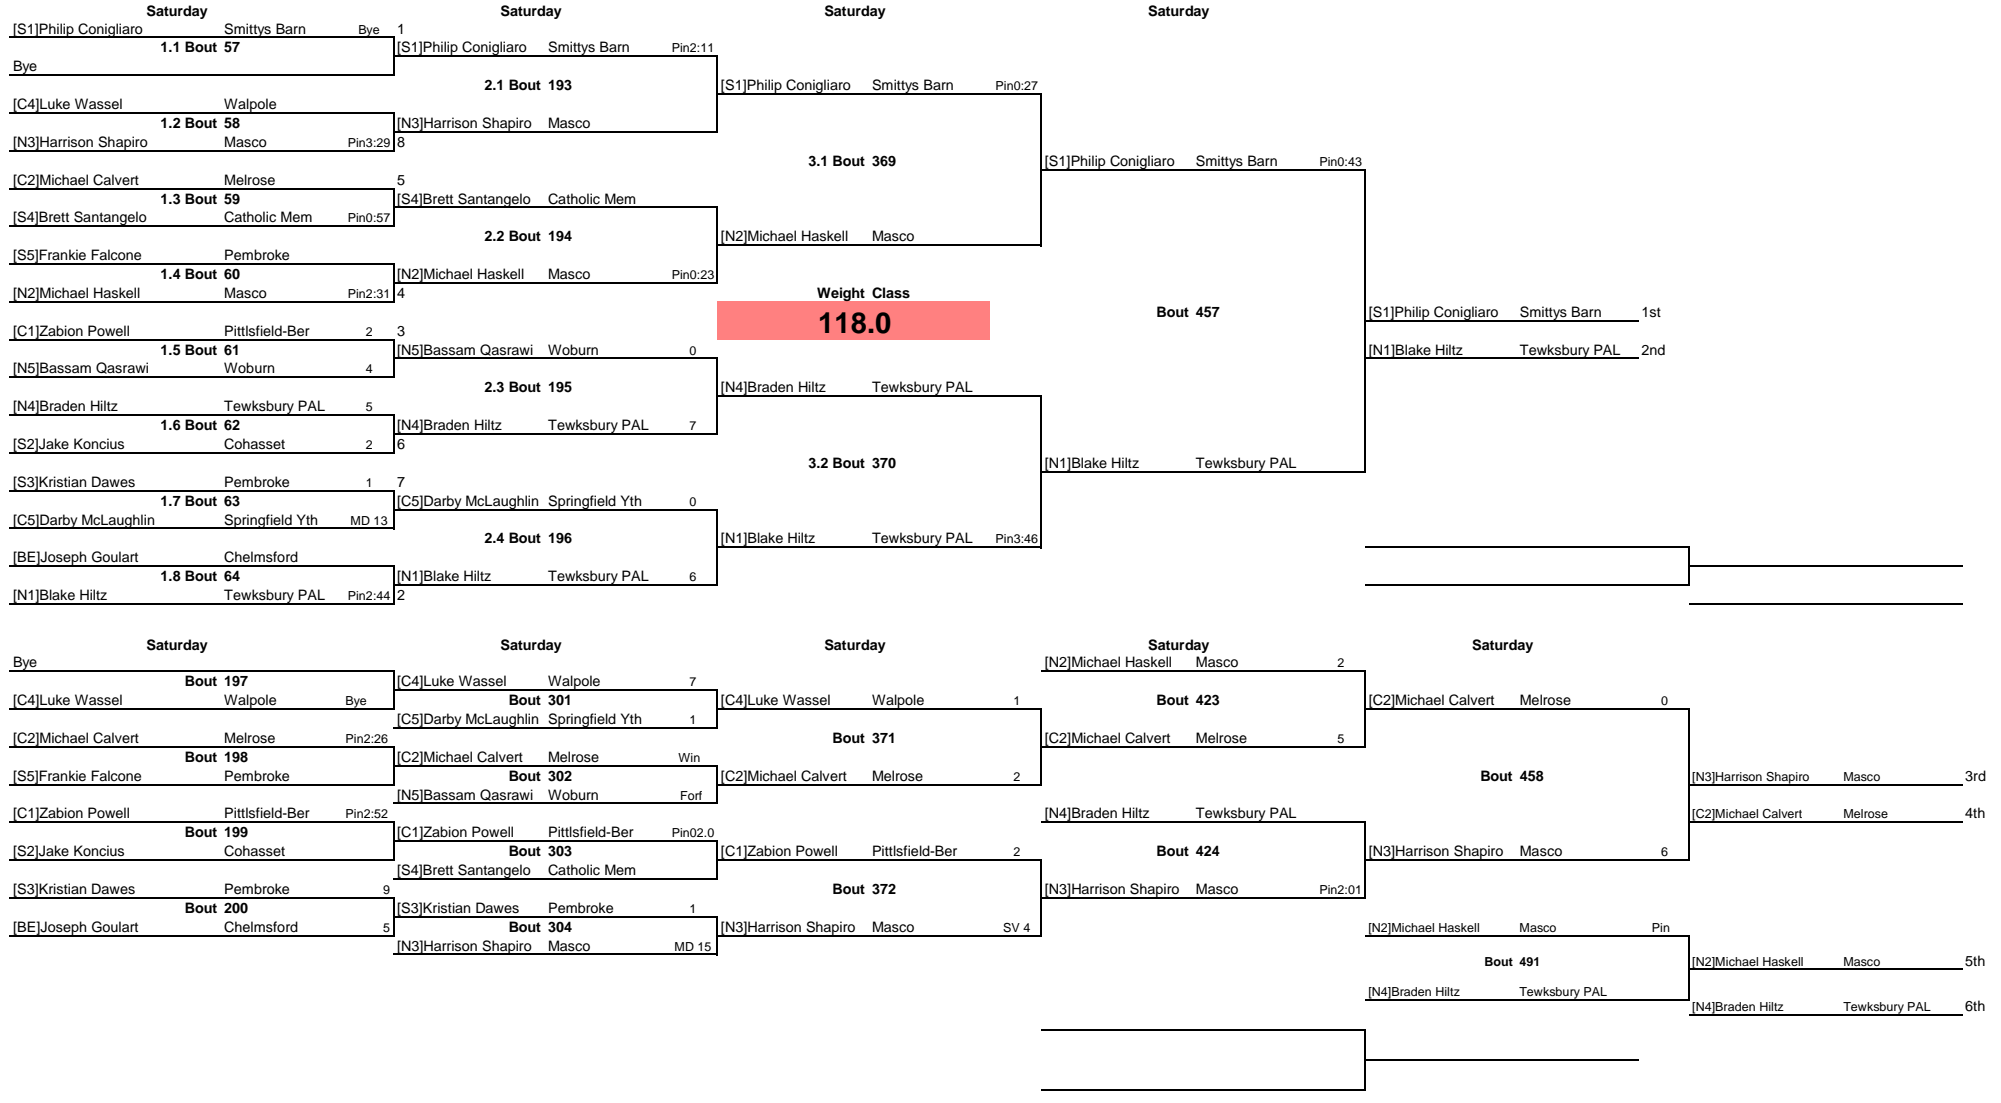

Note: All TIMES are ESTIMATES ONLY

MYWA State Tournament Middle