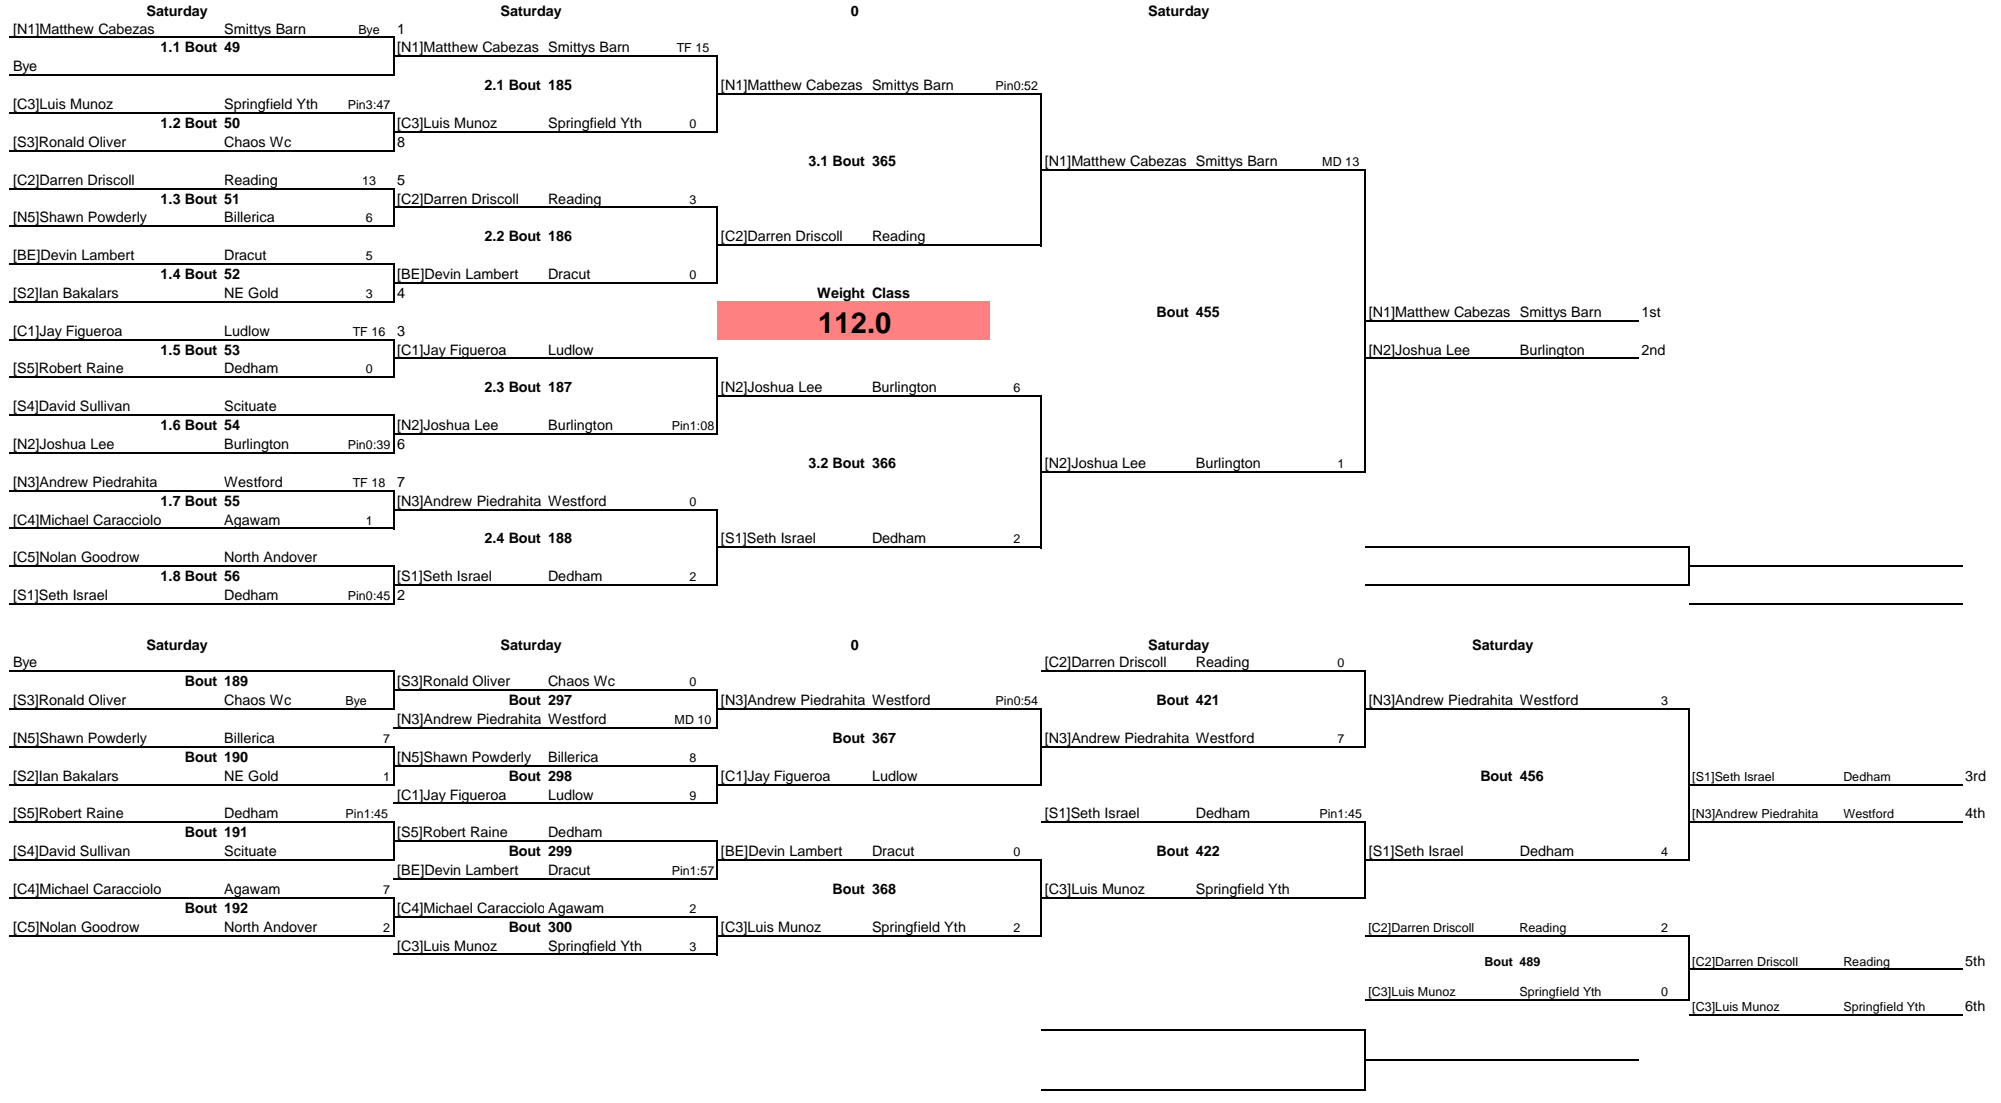

29	Hingham	20.5
30	Natick	20.5
31	Barrie	20
32	River Rival	20
33	Danvers	19
34	Marshfield	18
35	Somerset	18
36	Mansfield	17
37	Quabbin	17
38	Fitchburg	15.5
39	Milford	15
40	Wilmington	13.5
41	Nashoba	12
42	Scituate	11
43	Walpole	11
45	Parkway	10
46	Catholic Mem	9
47	Plymouth	9
48	Cape Ann	8
49	Nieves WC	8
50	Ludlow	7.5
52	Hanover	6
53	Catholic Memori	5
54	Milton	4
55	Riptide	4
56	Wellesley	4
57	Compass Athltcs	3
58	Non-Mywa	3
60	Tyngsborough	2
61	Woburn	2