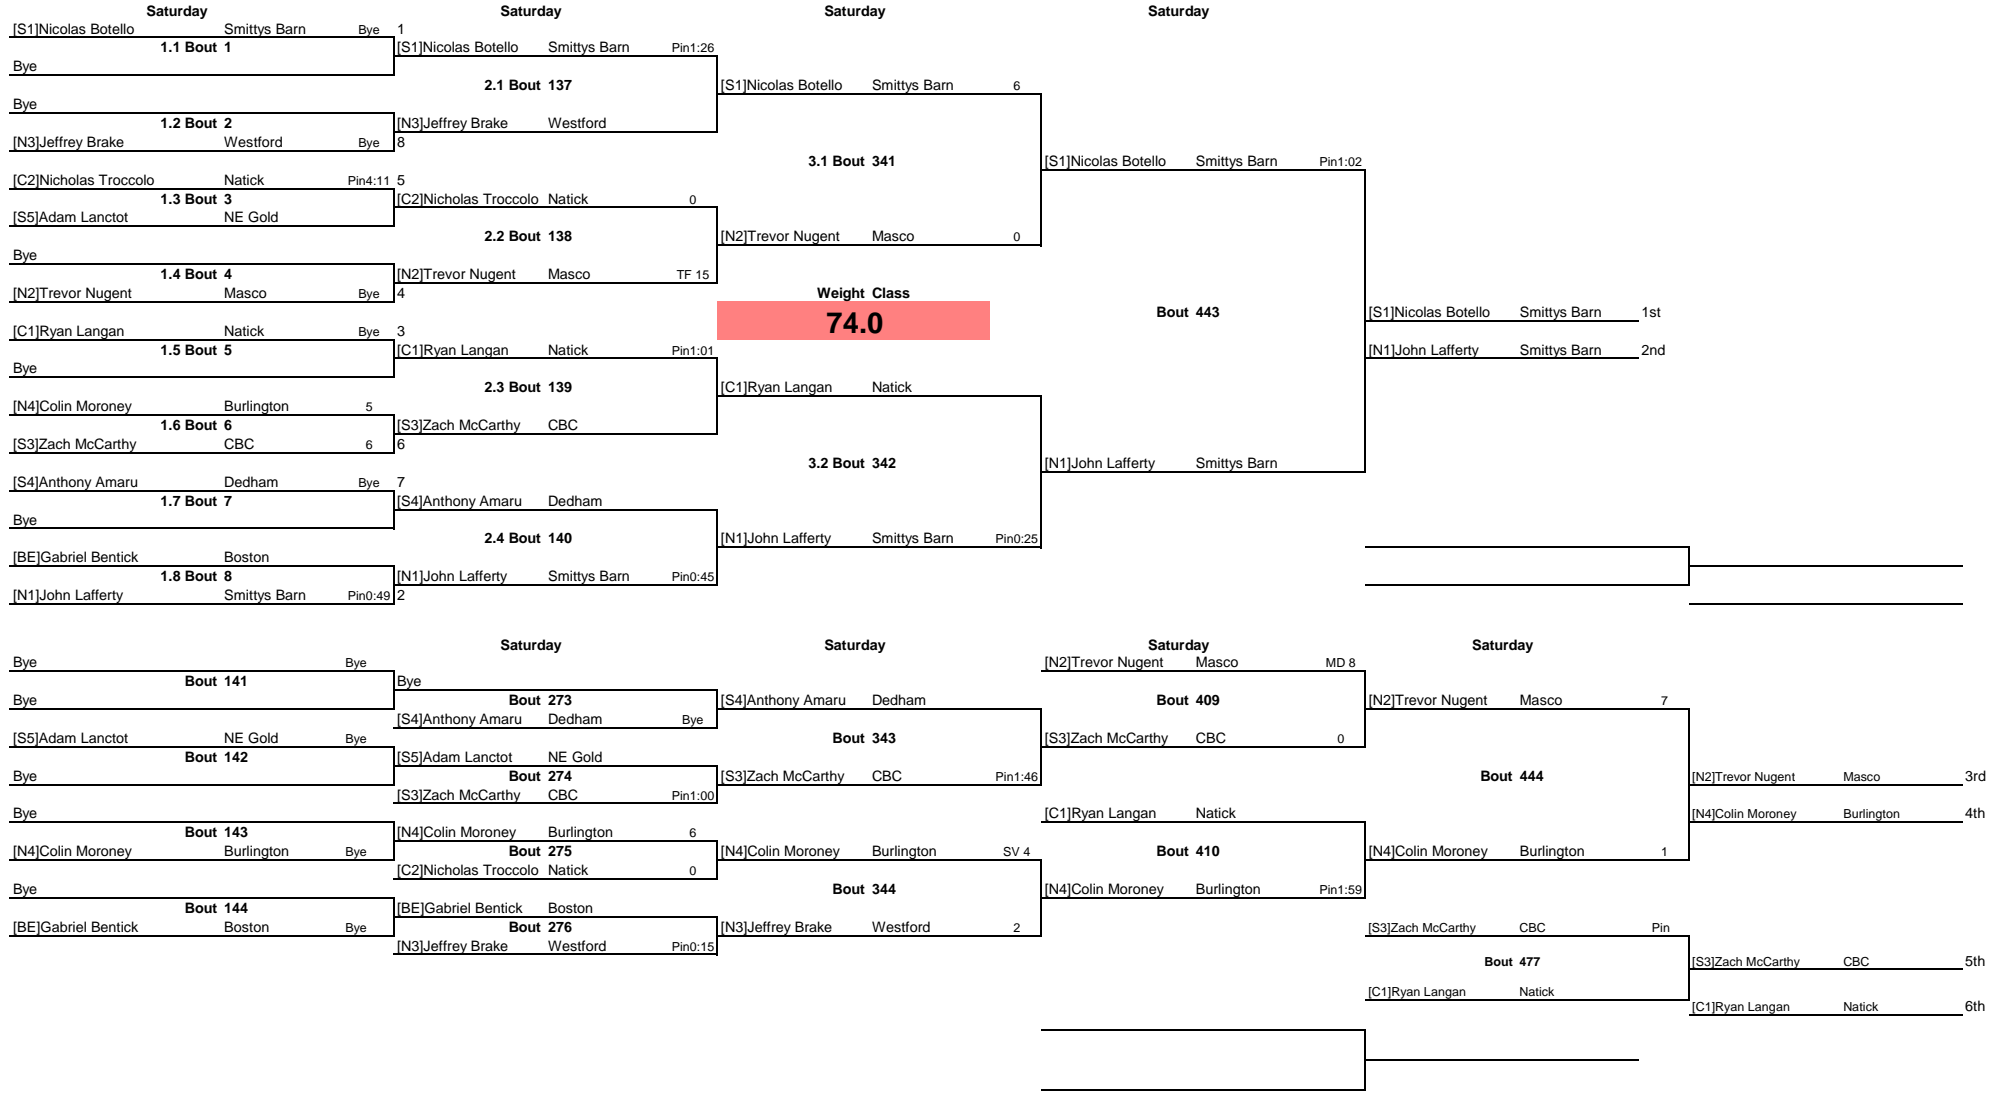

Note: All TIMES are ESTIMATES ONLY

MYWA State Tournament Middle

Note: All TIMES are ESTIMATES ONLY

MYWA State Tournament Middle

Note: All TIMES are ESTIMATES ONLY

MYWA State Tournament Middle

Note: All TIMES are ESTIMATES ONLY

MYWA State Tournament Middle

Note: All TIMES are ESTIMATES ONLY

MYWA State Tournament Middle

MYWA States 2014

Place	Team	Totals
1	Masco	137.5
2	Smittys Barn	81.5
3	Chelmsford	68
4	Springfield Yth	64
5	Haverhill	62
6	Methuen	62
7	Burlington	57
8	North Andover	57
9	Dracut	53.5
10	Club Kryptonite	52.5
11	Winchester	52
12	Westford	46.5
13	Tewksbury PAL	44
14	Reading	42.5
15	Dedham	36
16	Doughboy	32
17	NE Gold	32
18	Boston	31
19	Melrose	30
20	CBC	29
21	Watertown	28
22	Billerica	27
23	Holliston	26
24	Agawam	24
25	Pembroke	24
26	Lowell	23
28	Pittsfield-Ber	22