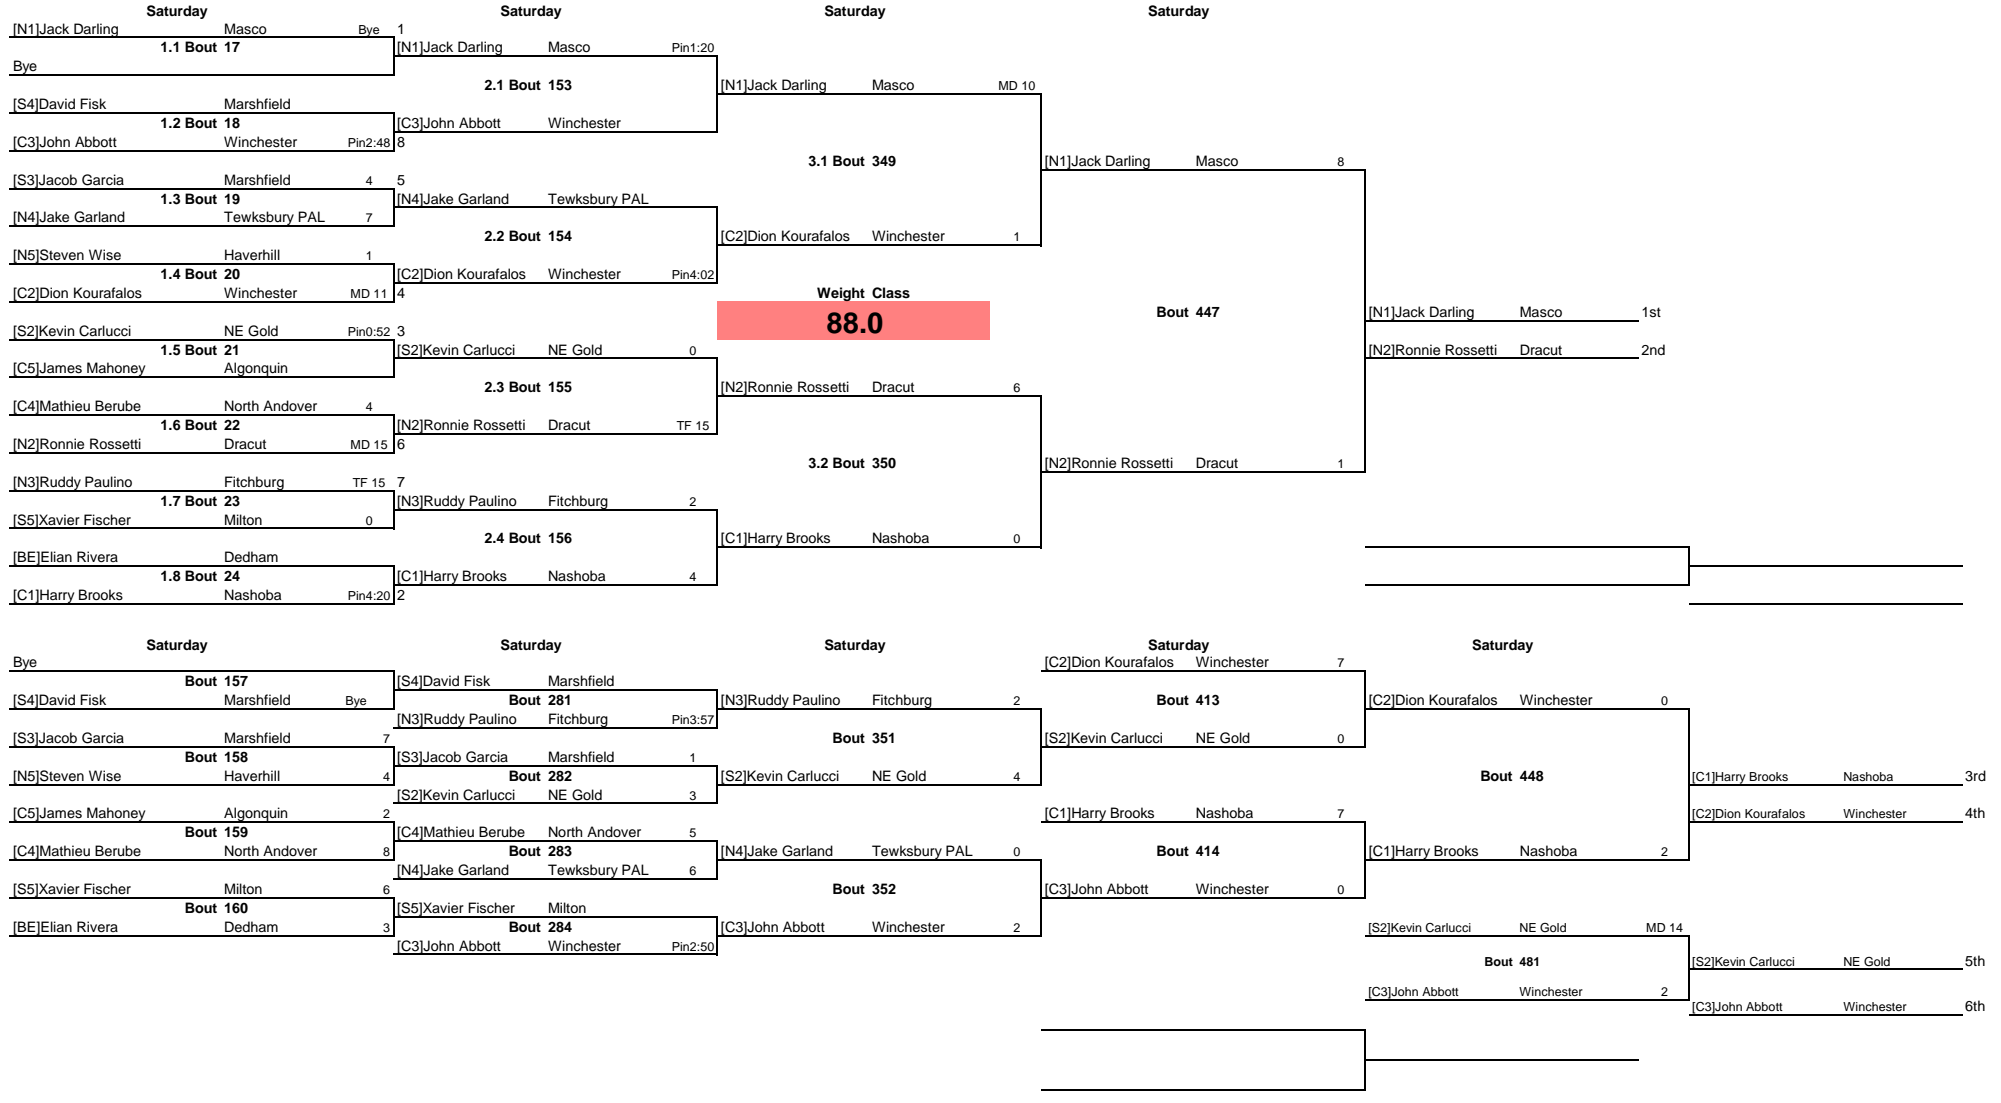

Note: All TIMES are ESTIMATES ONLY

MYWA State Tournament Middle

Note: All TIMES are ESTIMATES ONLY

MYWA State Tournament Middle

Note: All TIMES are ESTIMATES ONLY

MYWA State Tournament Middle

Note: All TIMES are ESTIMATES ONLY

MYWA State Tournament Middle

Note: All TIMES are ESTIMATES ONLY

MYWA State Tournament Middle

MYWA States 2014

Place	Team	Totals
1	Masco	137.5
2	Smittys Barn	81.5
3	Chelmsford	68
4	Springfield Yth	64
5	Haverhill	62
6	Methuen	62
7	Burlington	57
8	North Andover	57
9	Dracut	53.5
10	Club Kryptonite	52.5
11	Winchester	52
12	Westford	46.5
13	Tewksbury PAL	44
14	Reading	42.5
15	Dedham	36
16	Doughboy	32
17	NE Gold	32
18	Boston	31
19	Melrose	30
20	CBC	29
21	Watertown	28
22	Billerica	27
23	Holliston	26
24	Agawam	24
25	Pembroke	24
26	Lowell	23
28	Pittsfield-Ber	22