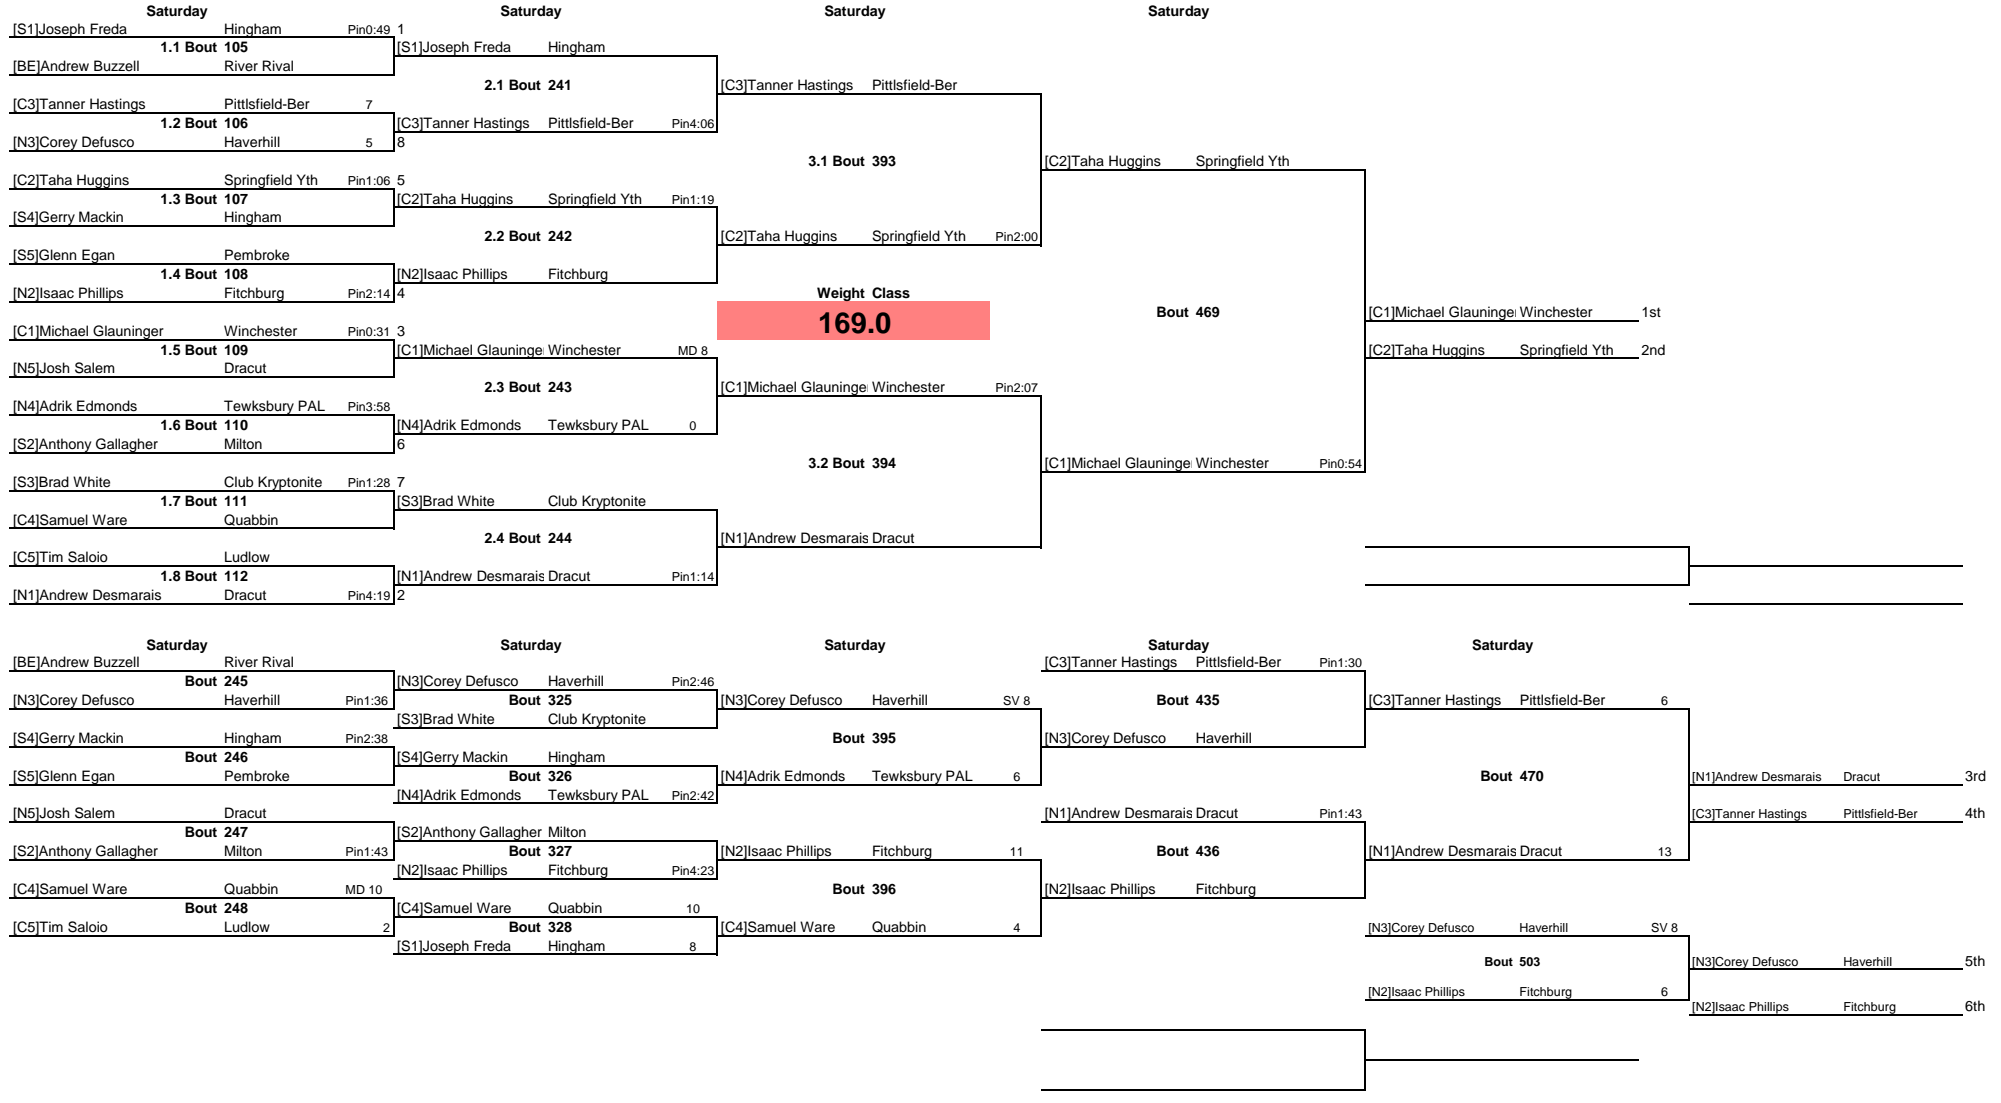

Note: All TIMES are ESTIMATES ONLY

MYWA State Tournament Middle

Note: All TIMES are ESTIMATES ONLY

MYWA State Tournament Middle

Note: All TIMES are ESTIMATES ONLY

MYWA State Tournament Middle

Note: All TIMES are ESTIMATES ONLY