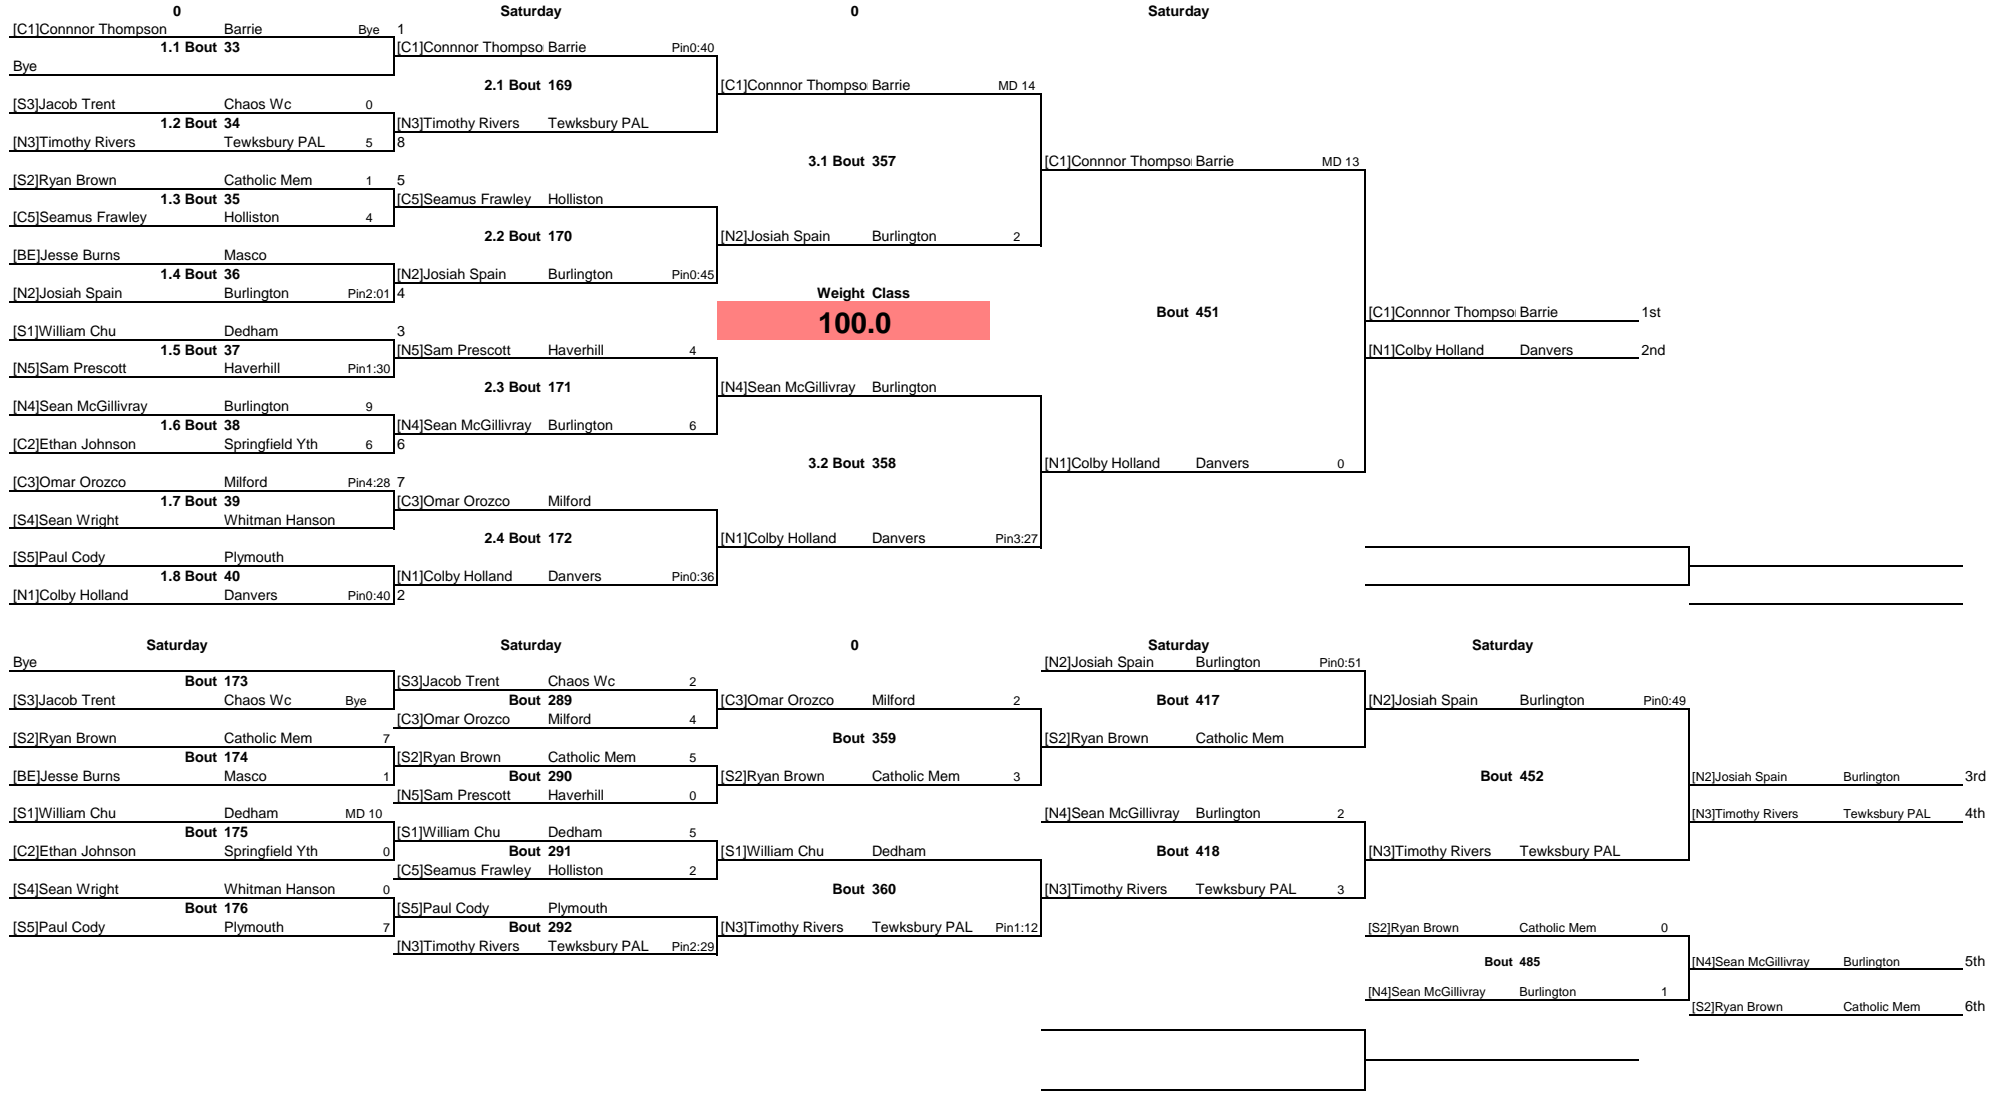

Note: All TIMES are ESTIMATES ONLY

MYWA State Tournament Middle

Note: All TIMES are ESTIMATES ONLY

MYWA State Tournament Middle

Note: All TIMES are ESTIMATES ONLY

MYWA State Tournament Middle

Note: All TIMES are ESTIMATES ONLY

MYWA State Tournament Middle

Note: All TIMES are ESTIMATES ONLY

MYWA State Tournament Middle

MYWA States 2014

Place	Team	Totals
1	Masco	137.5
2	Smittys Barn	81.5
3	Chelmsford	68
4	Springfield Yth	64
5	Haverhill	62
6	Methuen	62
7	Burlington	57
8	North Andover	57
9	Dracut	53.5
10	Club Kryptonite	52.5
11	Winchester	52
12	Westford	46.5
13	Tewksbury PAL	44
14	Reading	42.5
15	Dedham	36
16	Doughboy	32
17	NE Gold	32
18	Boston	31
19	Melrose	30
20	CBC	29
21	Watertown	28
22	Billerica	27
23	Holliston	26
24	Agawam	24
25	Pembroke	24
26	Lowell	23
28	Pittsfield-Ber	22