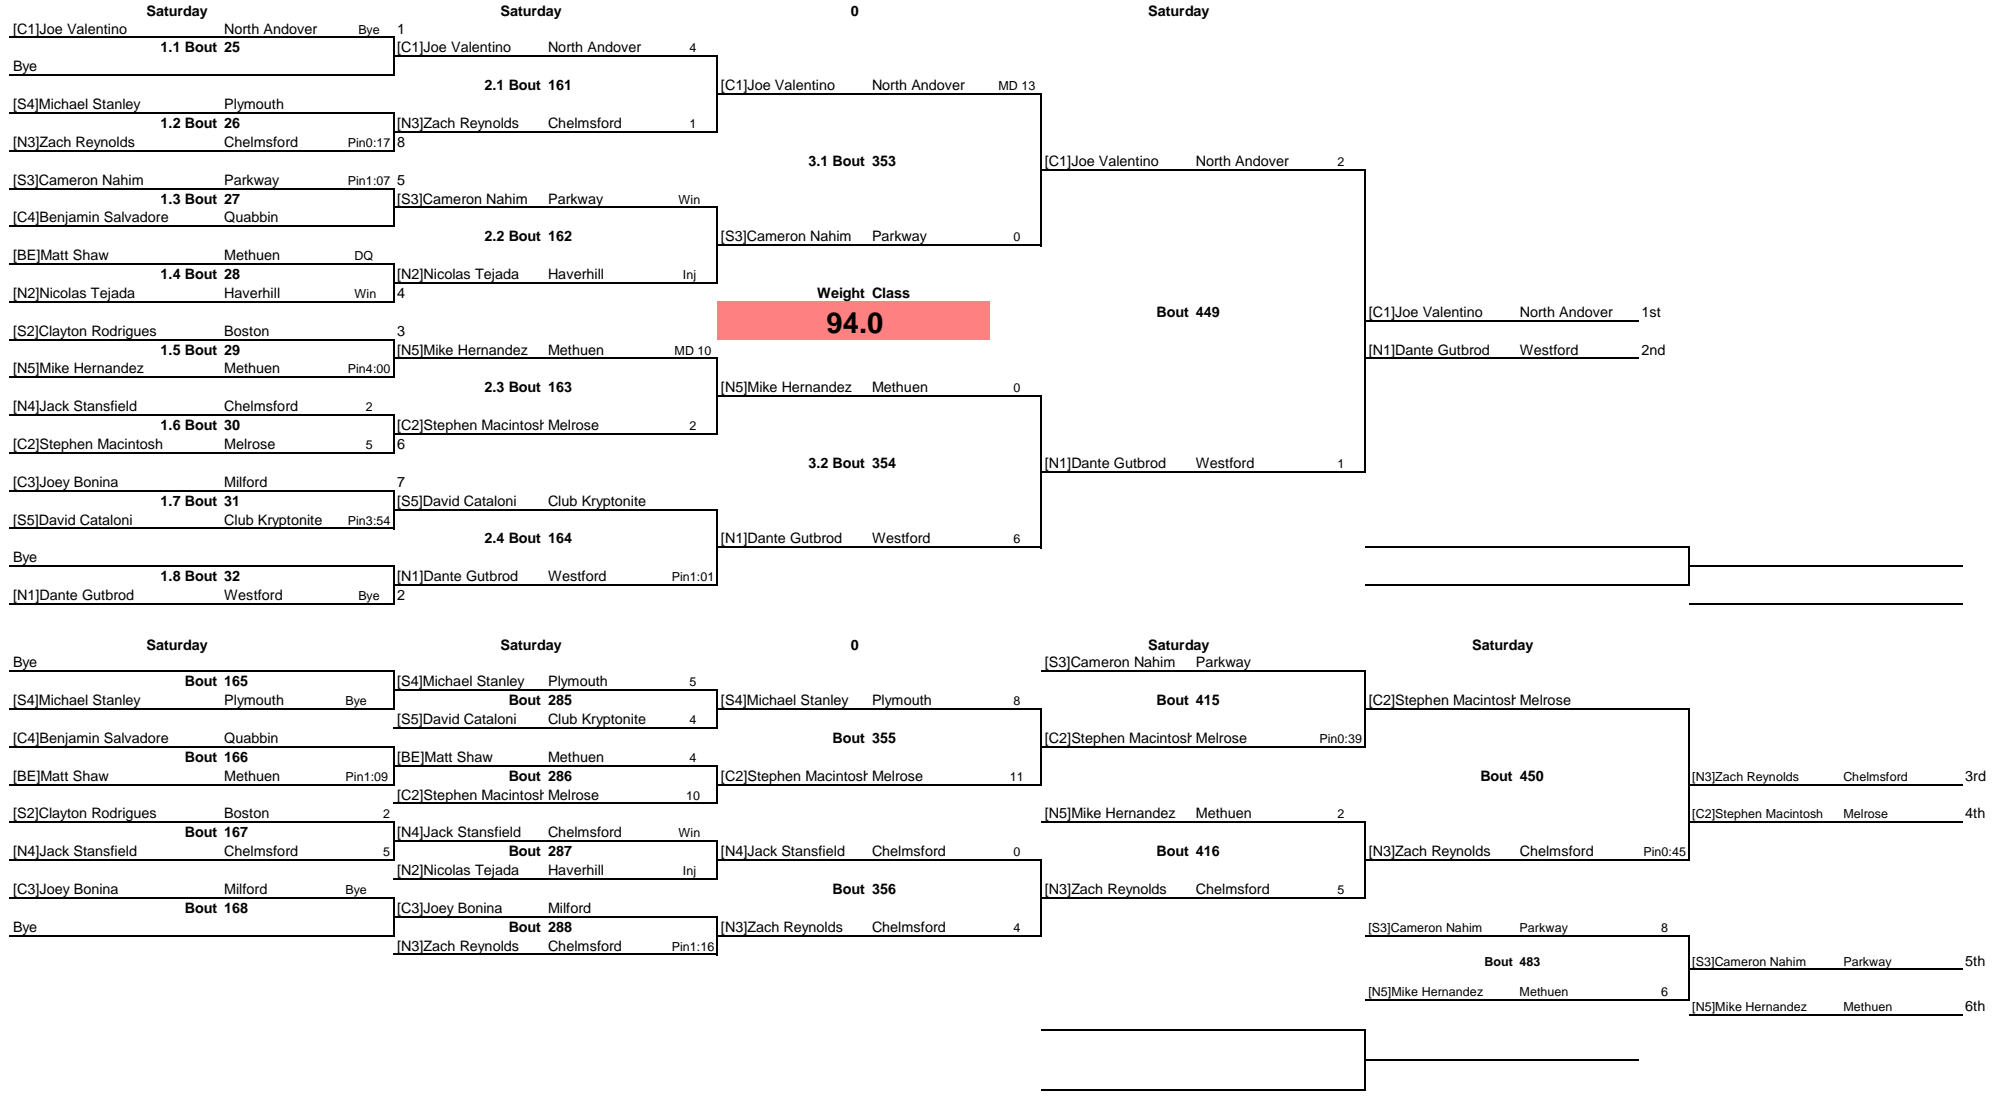

Note: All TIMES are ESTIMATES ONLY

MYWA State Tournament Middle

Note: All TIMES are ESTIMATES ONLY

MYWA State Tournament Middle

Note: All TIMES are ESTIMATES ONLY

MYWA State Tournament Middle

Note: All TIMES are ESTIMATES ONLY

MYWA State Tournament Middle

Note: All TIMES are ESTIMATES ONLY

MYWA State Tournament Middle

MYWA States 2014

Place	Team	Totals
1	Masco	137.5
2	Smittys Barn	81.5
3	Chelmsford	68
4	Springfield Yth	64
5	Haverhill	62
6	Methuen	62
7	Burlington	57
8	North Andover	57
9	Dracut	53.5
10	Club Kryptonite	52.5
11	Winchester	52
12	Westford	46.5
13	Tewksbury PAL	44
14	Reading	42.5
15	Dedham	36
16	Doughboy	32
17	NE Gold	32
18	Boston	31
19	Melrose	30
20	CBC	29
21	Watertown	28
22	Billerica	27
23	Holliston	26
24	Agawam	24
25	Pembroke	24
26	Lowell	23
28	Pittsfield-Ber	22