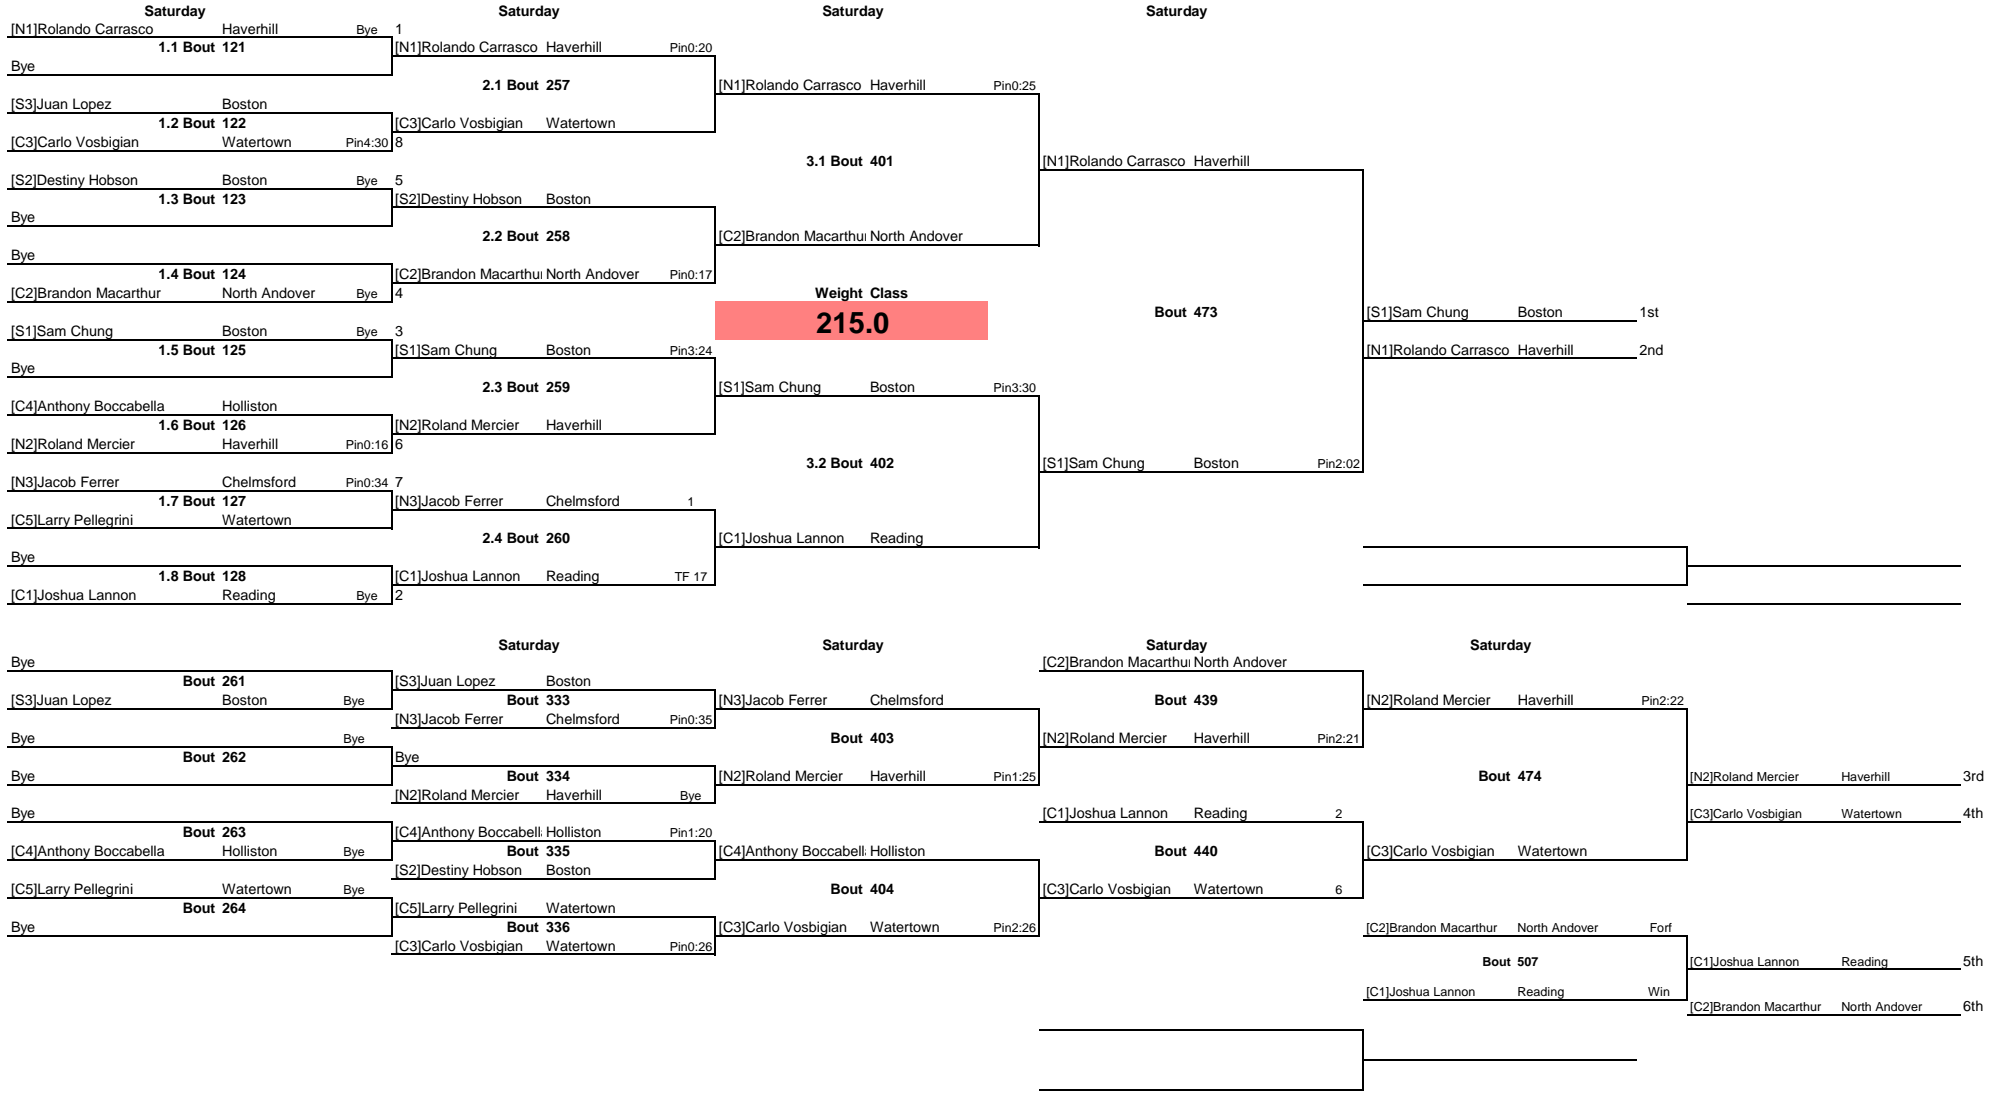

Note: All TIMES are ESTIMATES ONLY

MYWA State Tournament Middle

Note: All TIMES are ESTIMATES ONLY

MYWA State Tournament Middle

Note: All TIMES are ESTIMATES ONLY

MYWA State Tournament Middle

Note: All TIMES are ESTIMATES ONLY