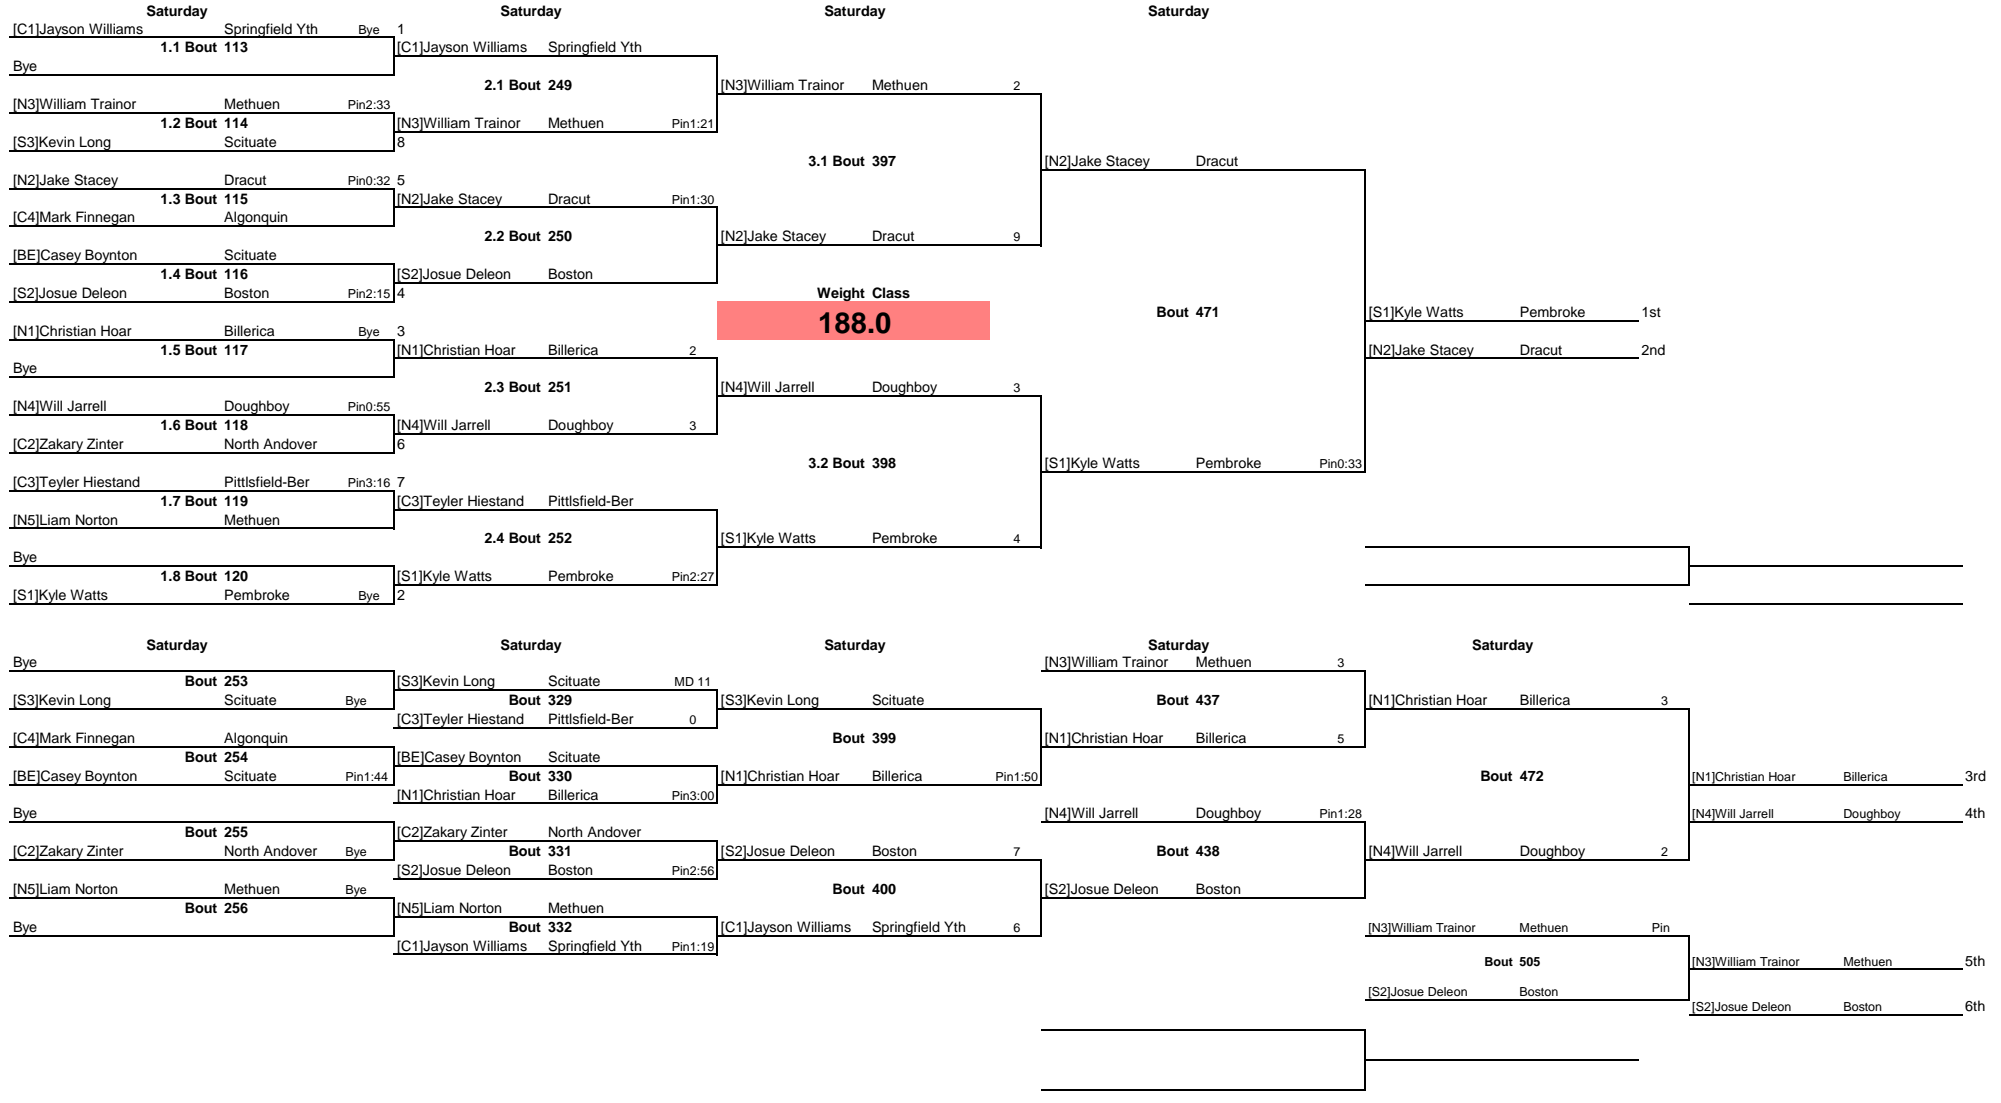

Note: All TIMES are ESTIMATES ONLY

MYWA State Tournament Middle

Note: All TIMES are ESTIMATES ONLY

MYWA State Tournament Middle

Note: All TIMES are ESTIMATES ONLY

MYWA State Tournament Middle

Note: All TIMES are ESTIMATES ONLY