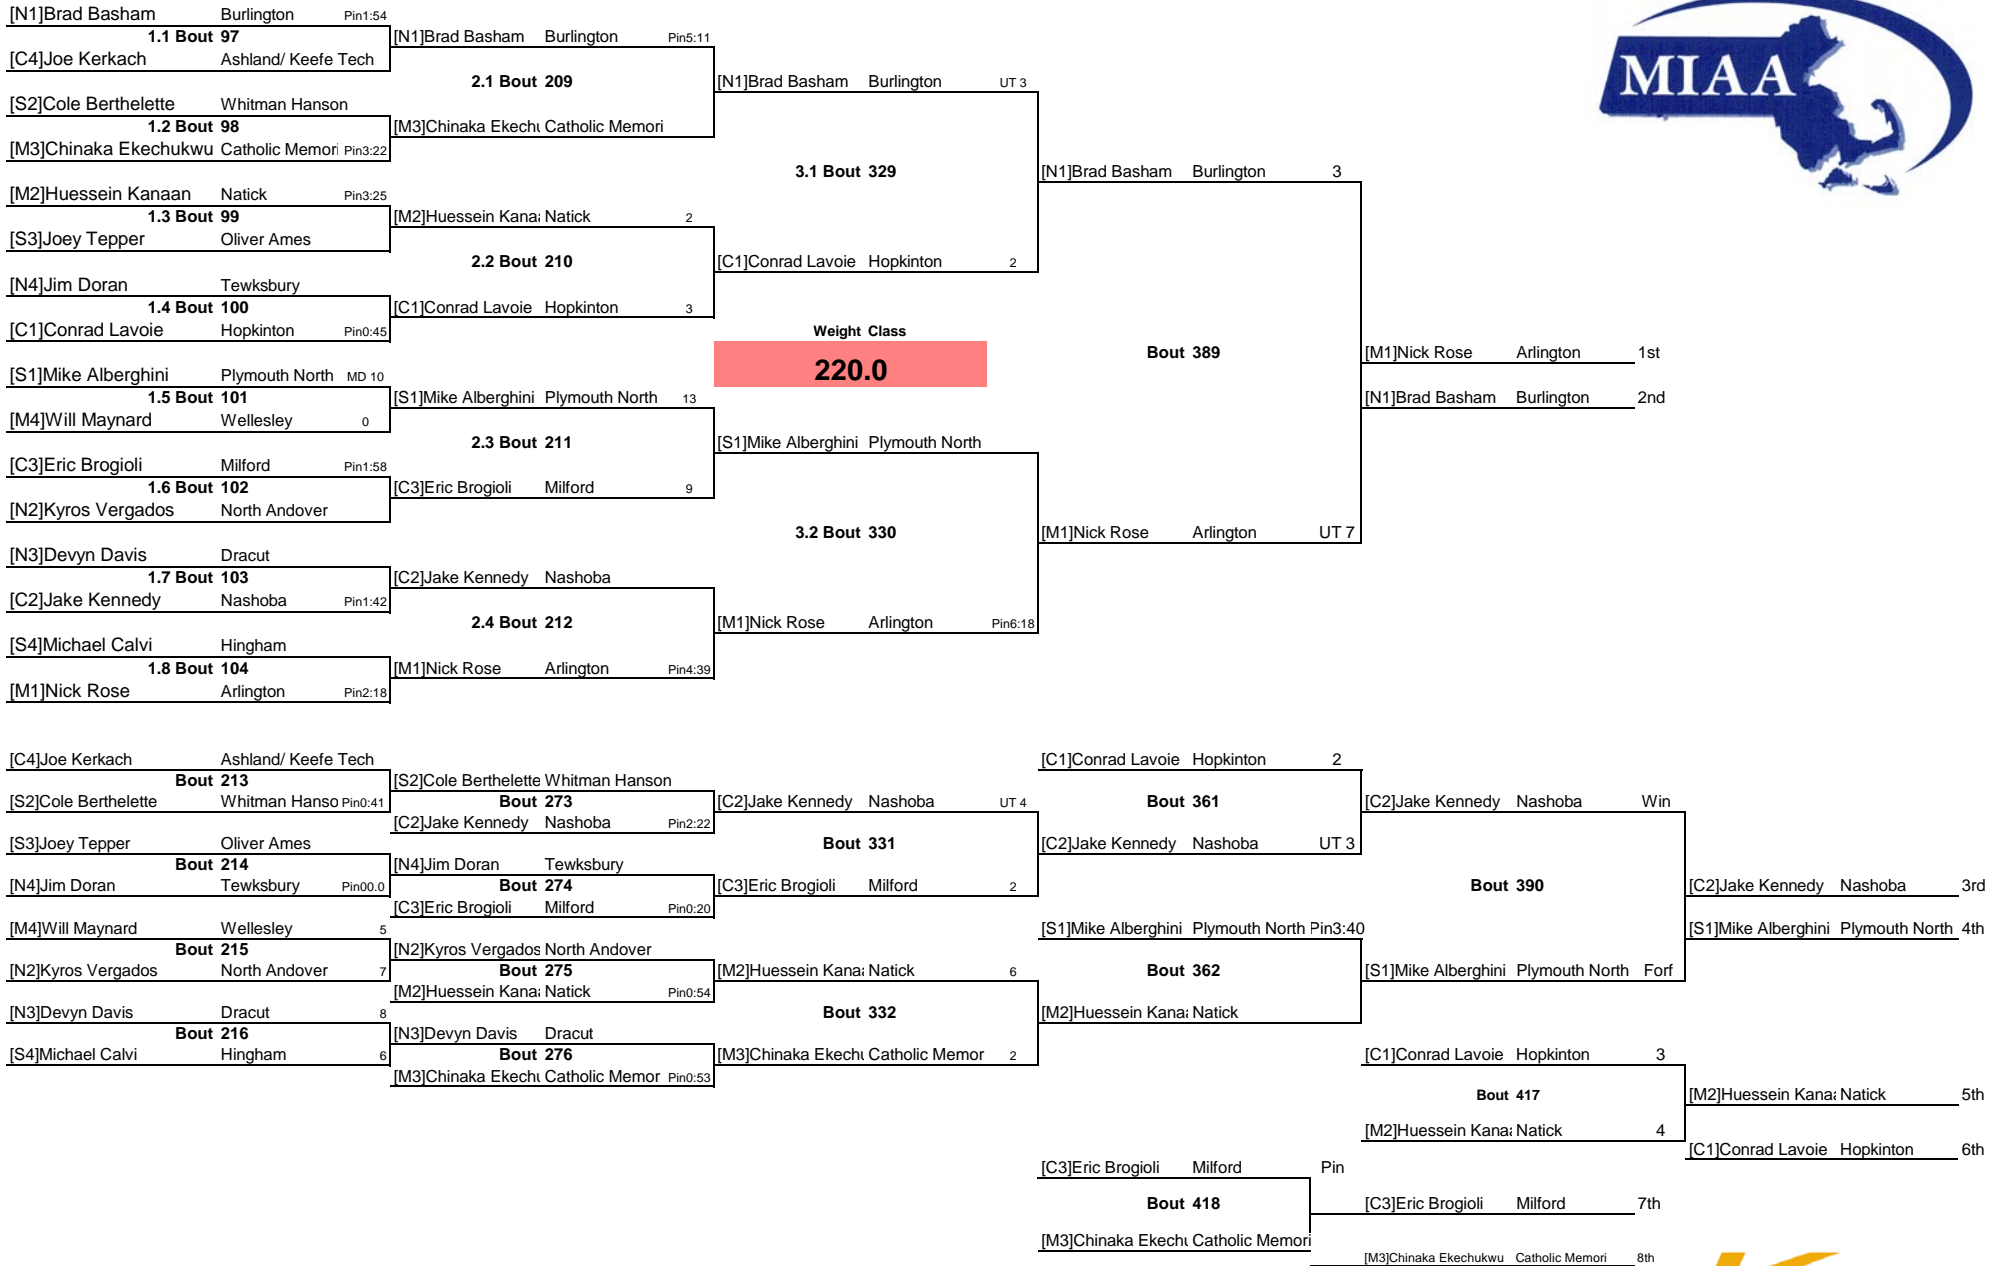

25	Tewksbury	25
26	Marshfield	24
27	Woburn	24
28	Norwood	23.5
29	South Eastern	23
30	Whittier	21
31	Duxbury	20
32	Marlborough	20
33	Sharon	17
34	Beverly	16
35	Greater Lawrenc	10
36	Walpole	10
37	Dighton-Rehboth	8
38	Whitman Hanson	7
39	Boston Latin	5
40	Oliver Ames	4
41	Shepherd Hil	4
42	Silver Lake	4
43	Monty Tech	1
44	North Quincy	1
45	Ashland/ Keefe	0

MIAA Division 2 State Tournament

MIAA Division 2 State Tournament

MIAA Division 2 State Tournament

MIAA Division 2 State Tournament

MIAA Division 2 State Tournament

MIAA Division 2 State Tournament