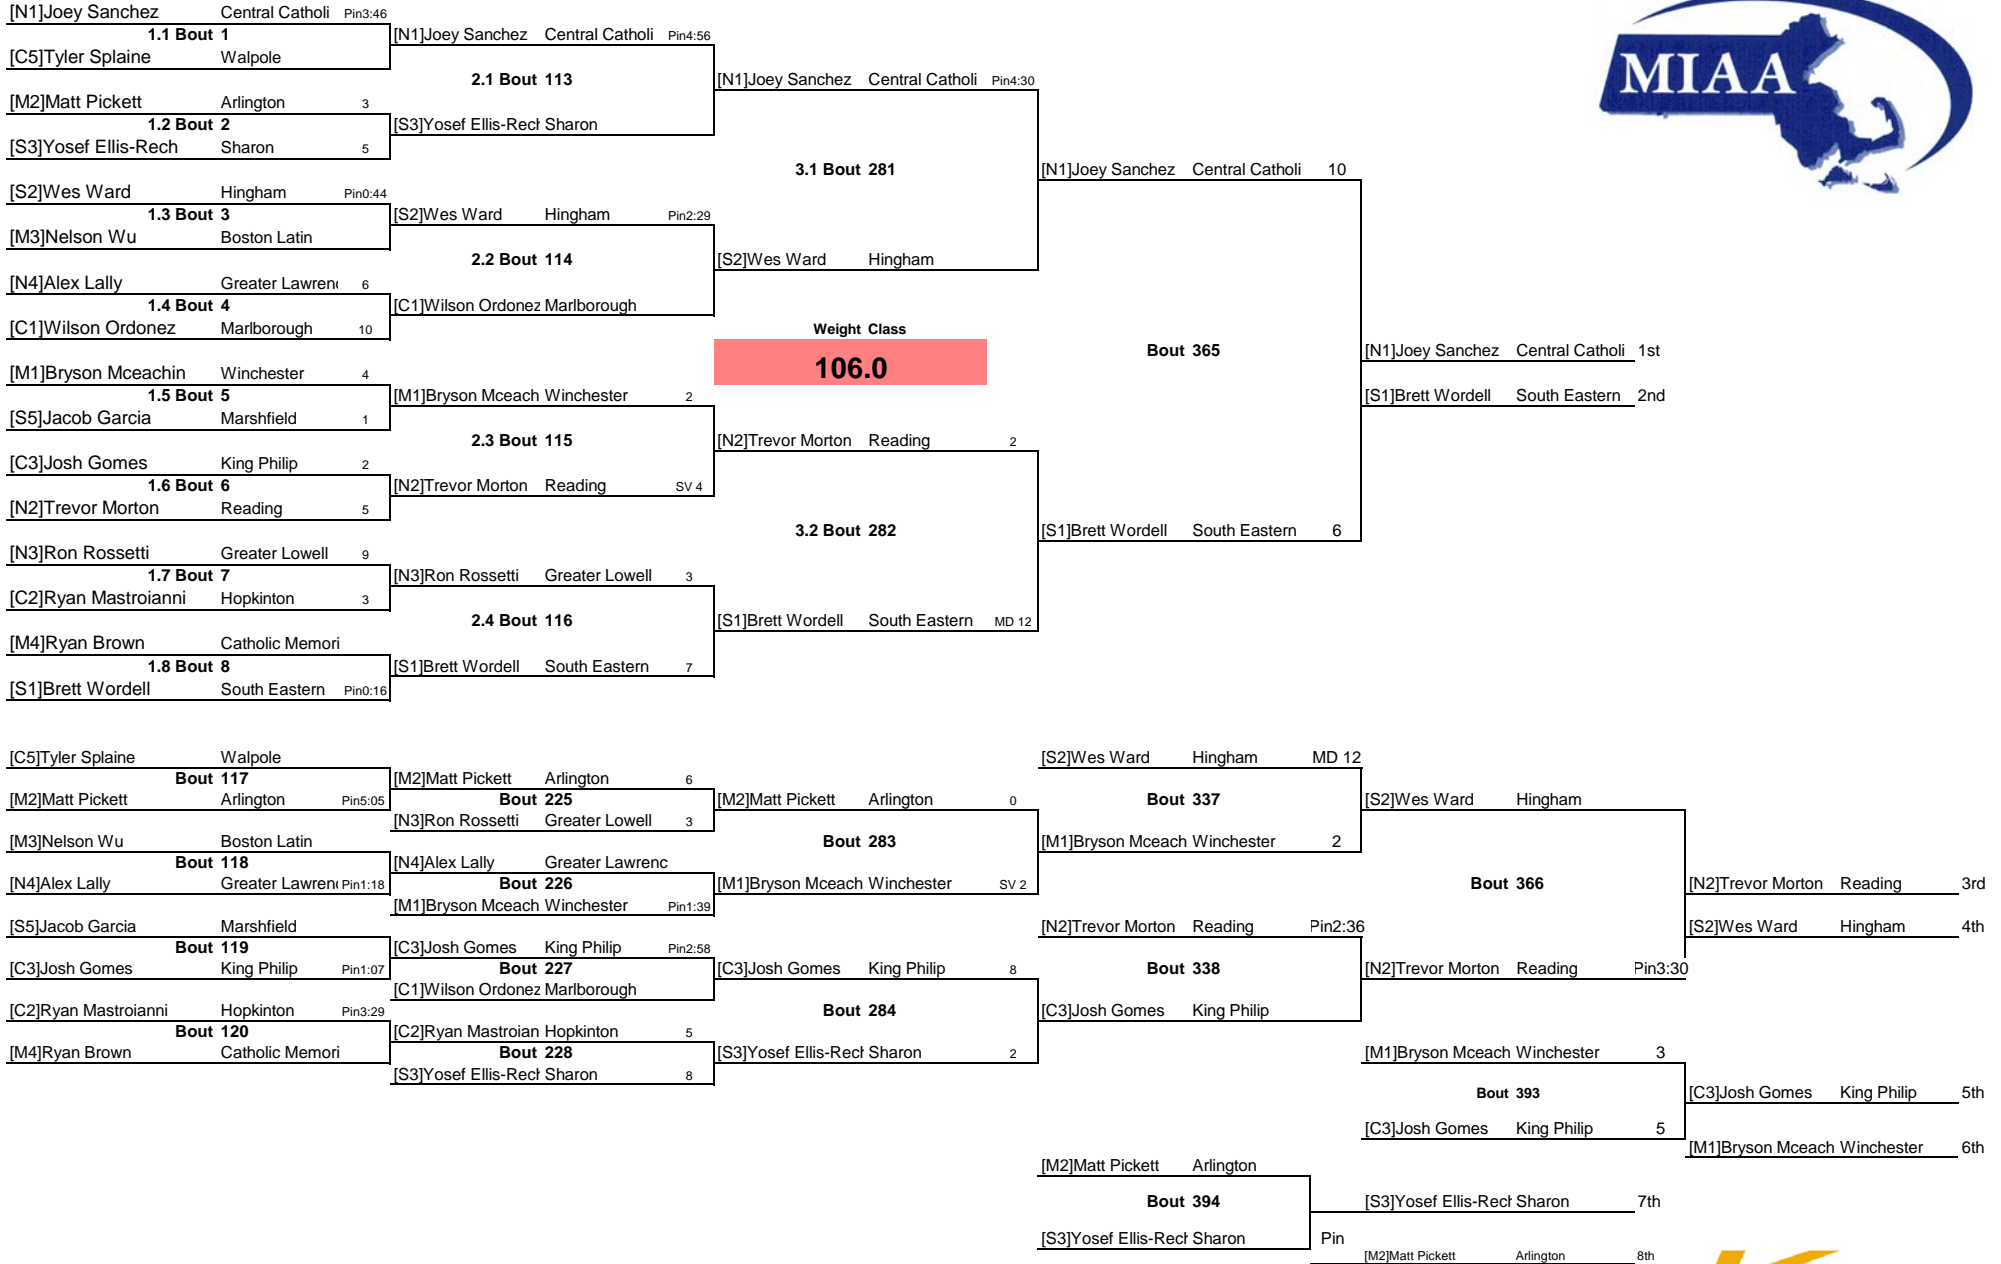

25	Tewksbury	25
26	Marshfield	24
27	Woburn	24
28	Norwood	23.5
29	South Eastern	23
30	Whittier	21
31	Duxbury	20
32	Marlborough	20
33	Sharon	17
34	Beverly	16
35	Greater Lawrenc	10
36	Walpole	10
37	Dighton-Rehboth	8
38	Whitman Hanson	7
39	Boston Latin	5
40	Oliver Ames	4
41	Shepherd Hil	4
42	Silver Lake	4
43	Monty Tech	1
44	North Quincy	1
45	Ashland/ Keefe	0

MIAA Division 2 State Tournament