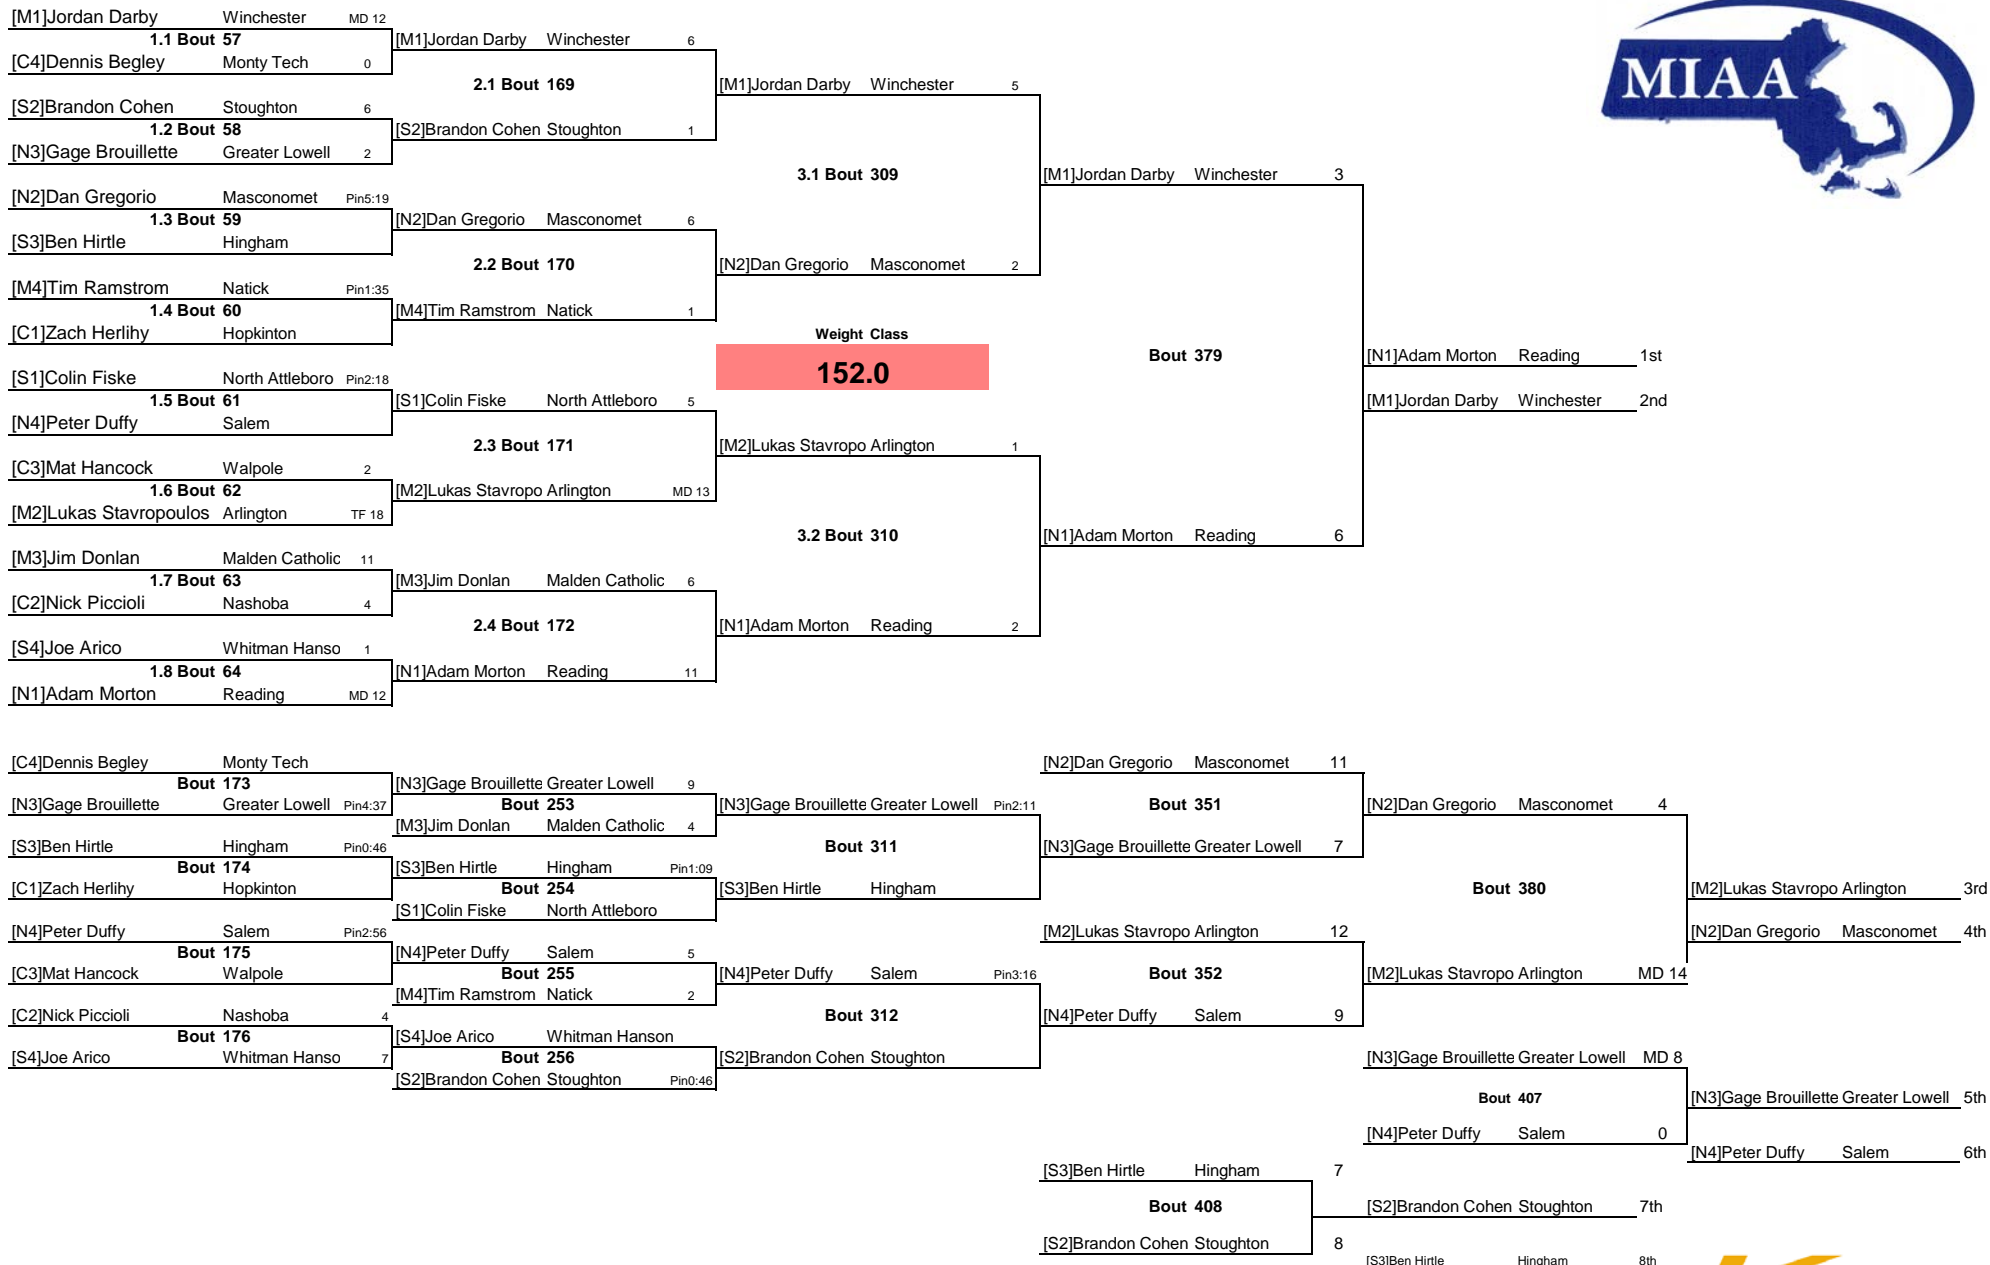

MIAA Division 2 State Tournament