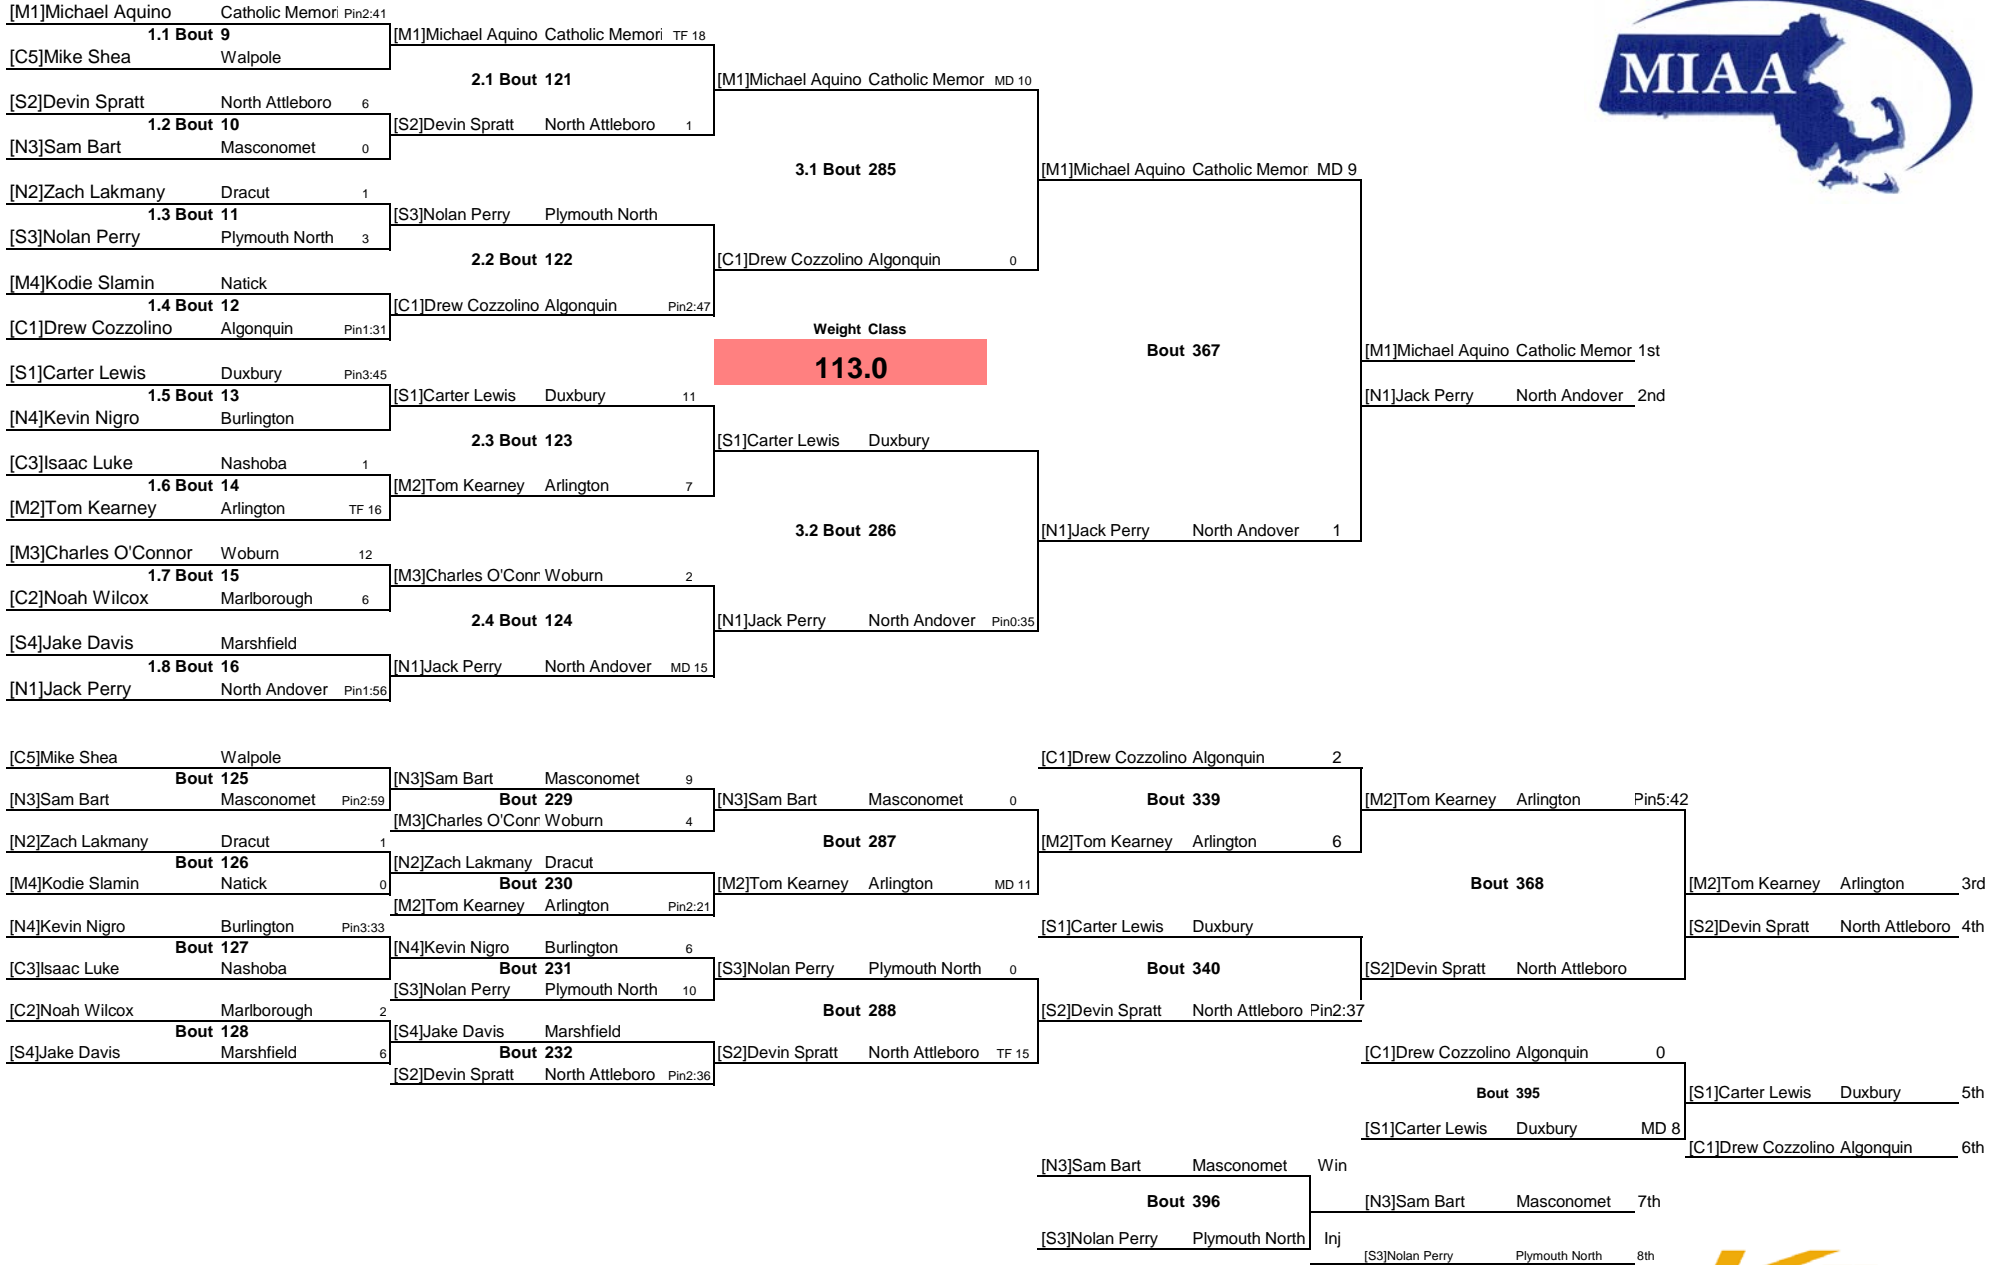

MIAA Division 2 State Tournament