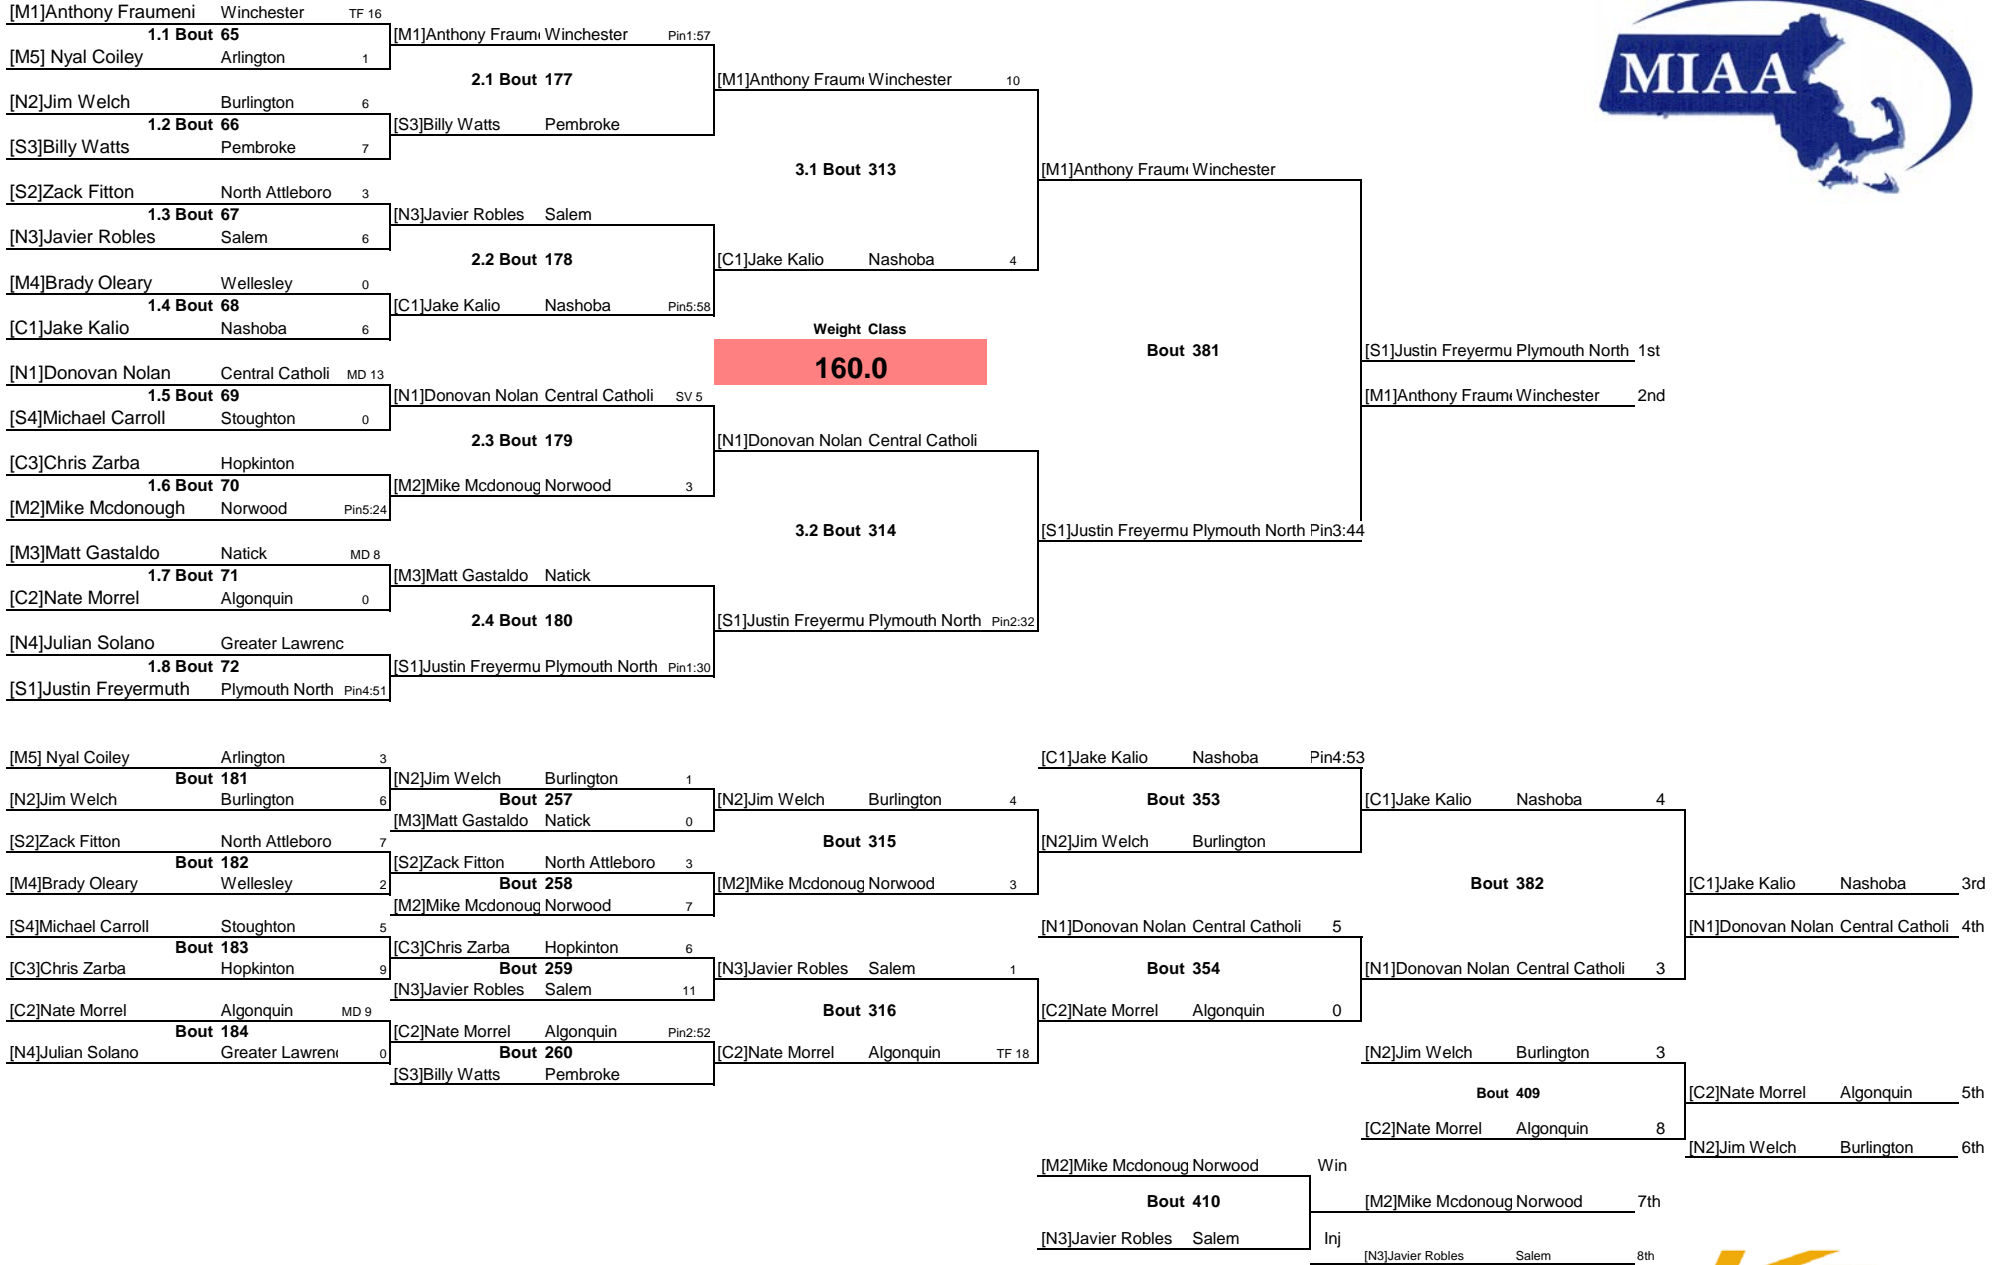

MIAA Division 2 State Tournament