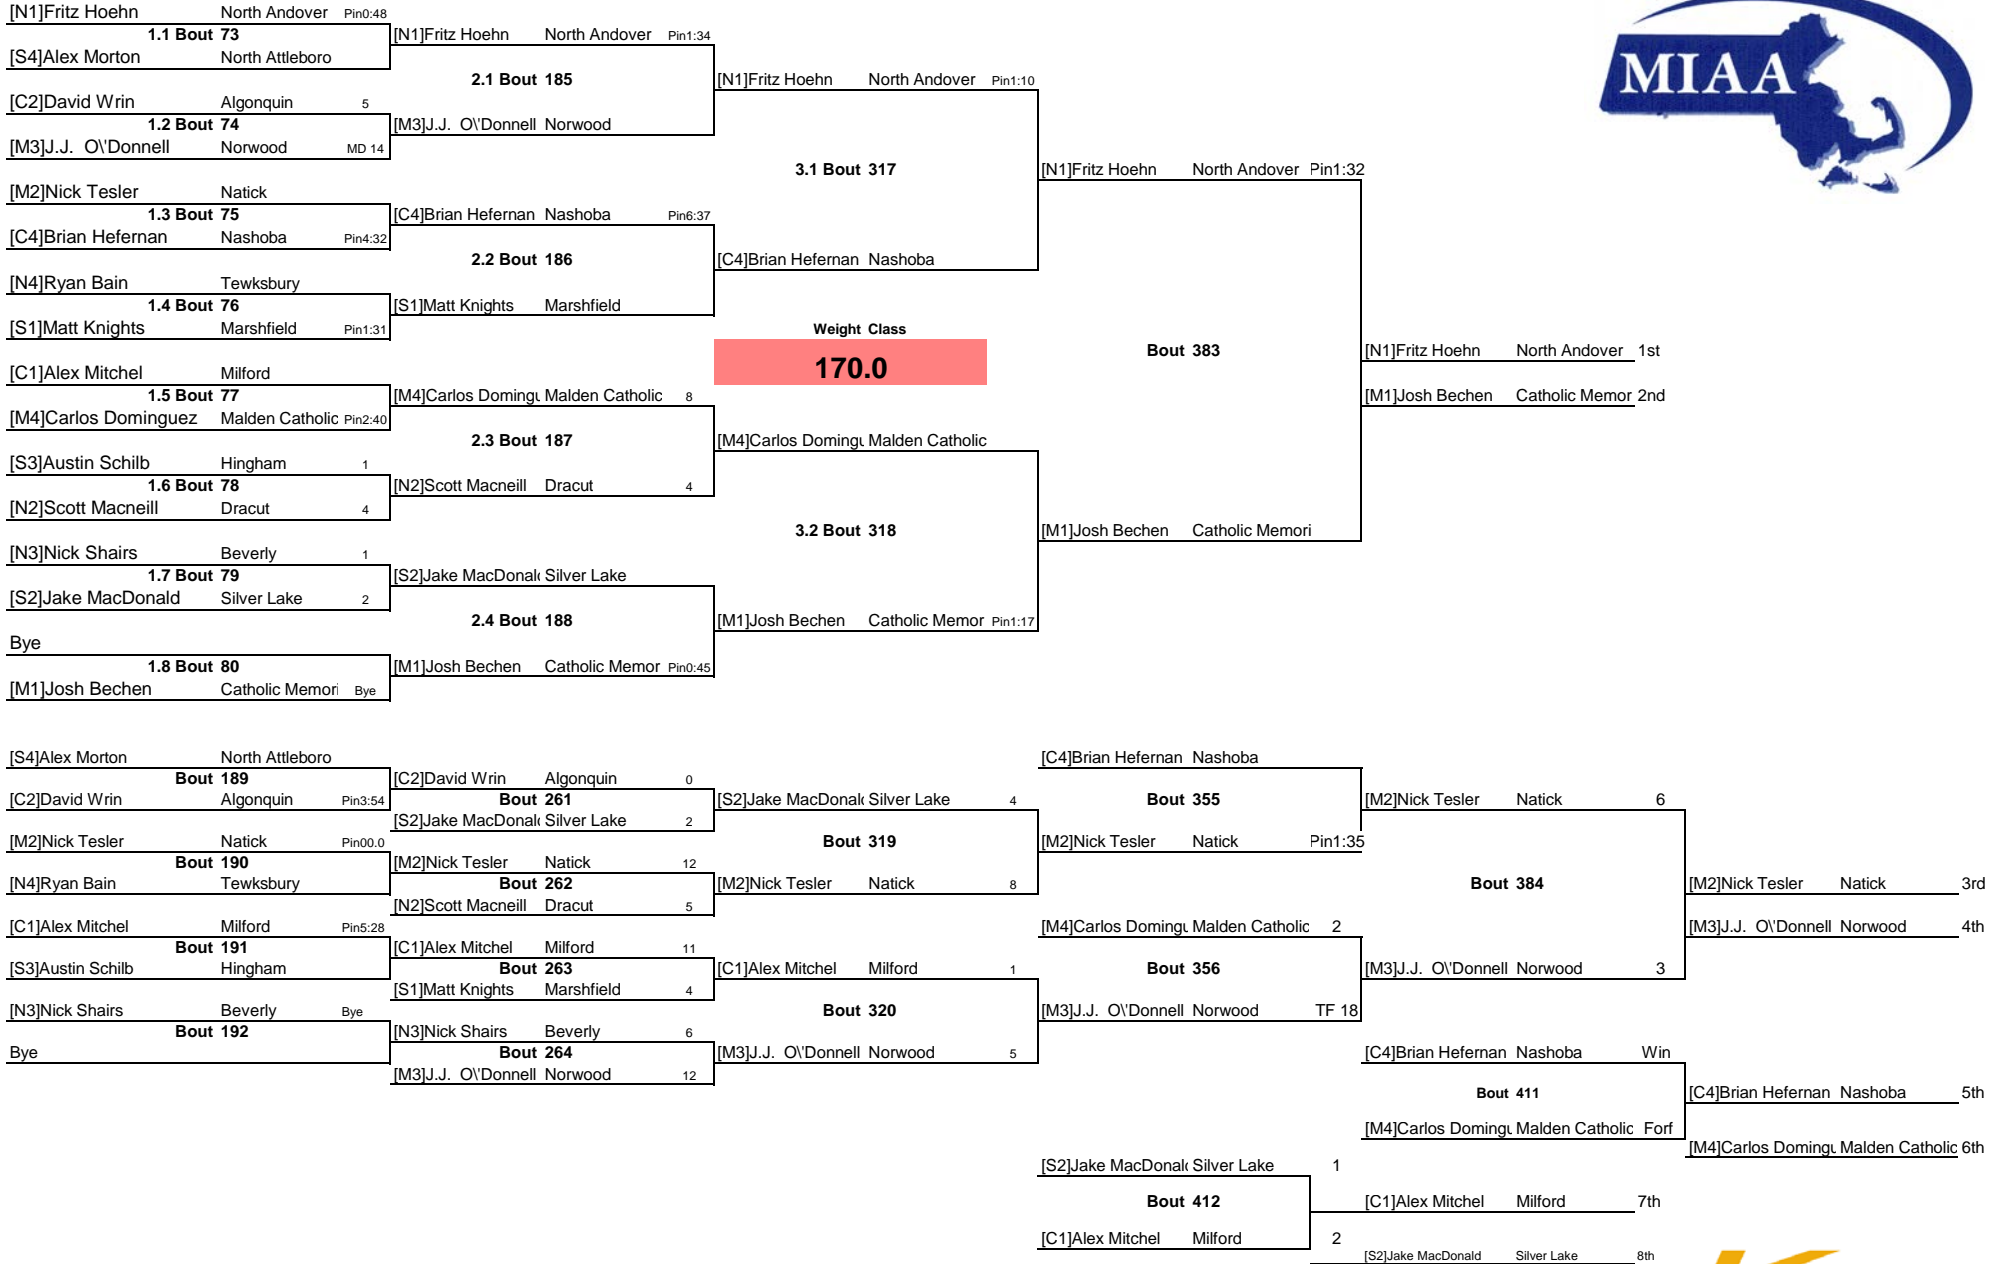

MIAA Division 2 State Tournament