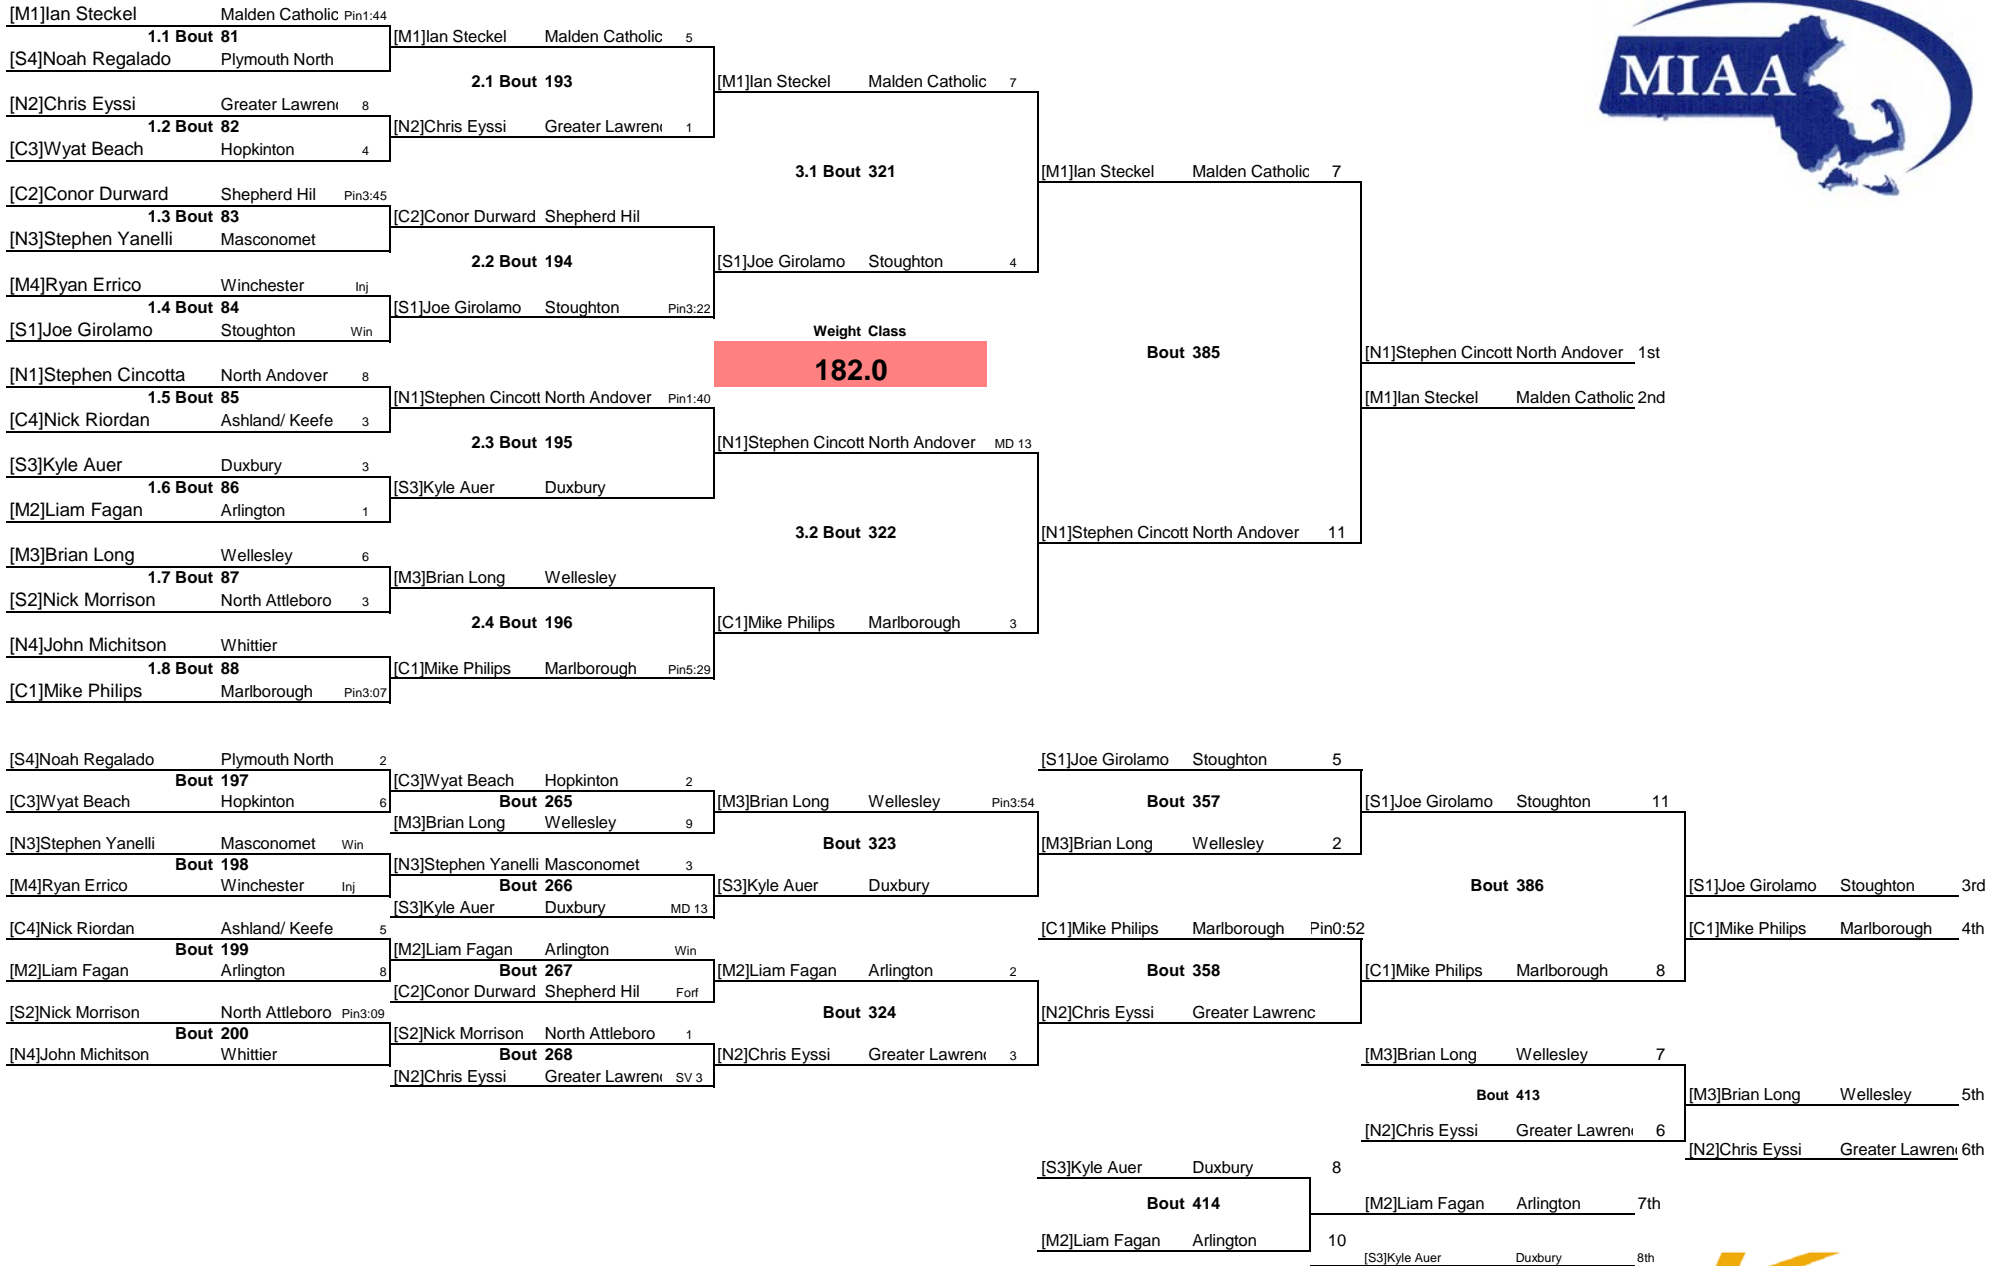

25	Tewksbury	25
26	Marshfield	24
27	Woburn	24
28	Norwood	23.5
29	South Eastern	23
30	Whittier	21
31	Duxbury	20
32	Marlborough	20
33	Sharon	17
34	Beverly	16
35	Greater Lawrenc	10
36	Walpole	10
37	Dighton-Rehboth	8
38	Whitman Hanson	7
39	Boston Latin	5
40	Oliver Ames	4
41	Shepherd Hil	4
42	Silver Lake	4
43	Monty Tech	1
44	North Quincy	1
45	Ashland/ Keefe	0

MIAA Division 2 State Tournament

MIAA Division 2 State Tournament

MIAA Division 2 State Tournament

MIAA Division 2 State Tournament

MIAA Division 2 State Tournament

MIAA Division 2 State Tournament