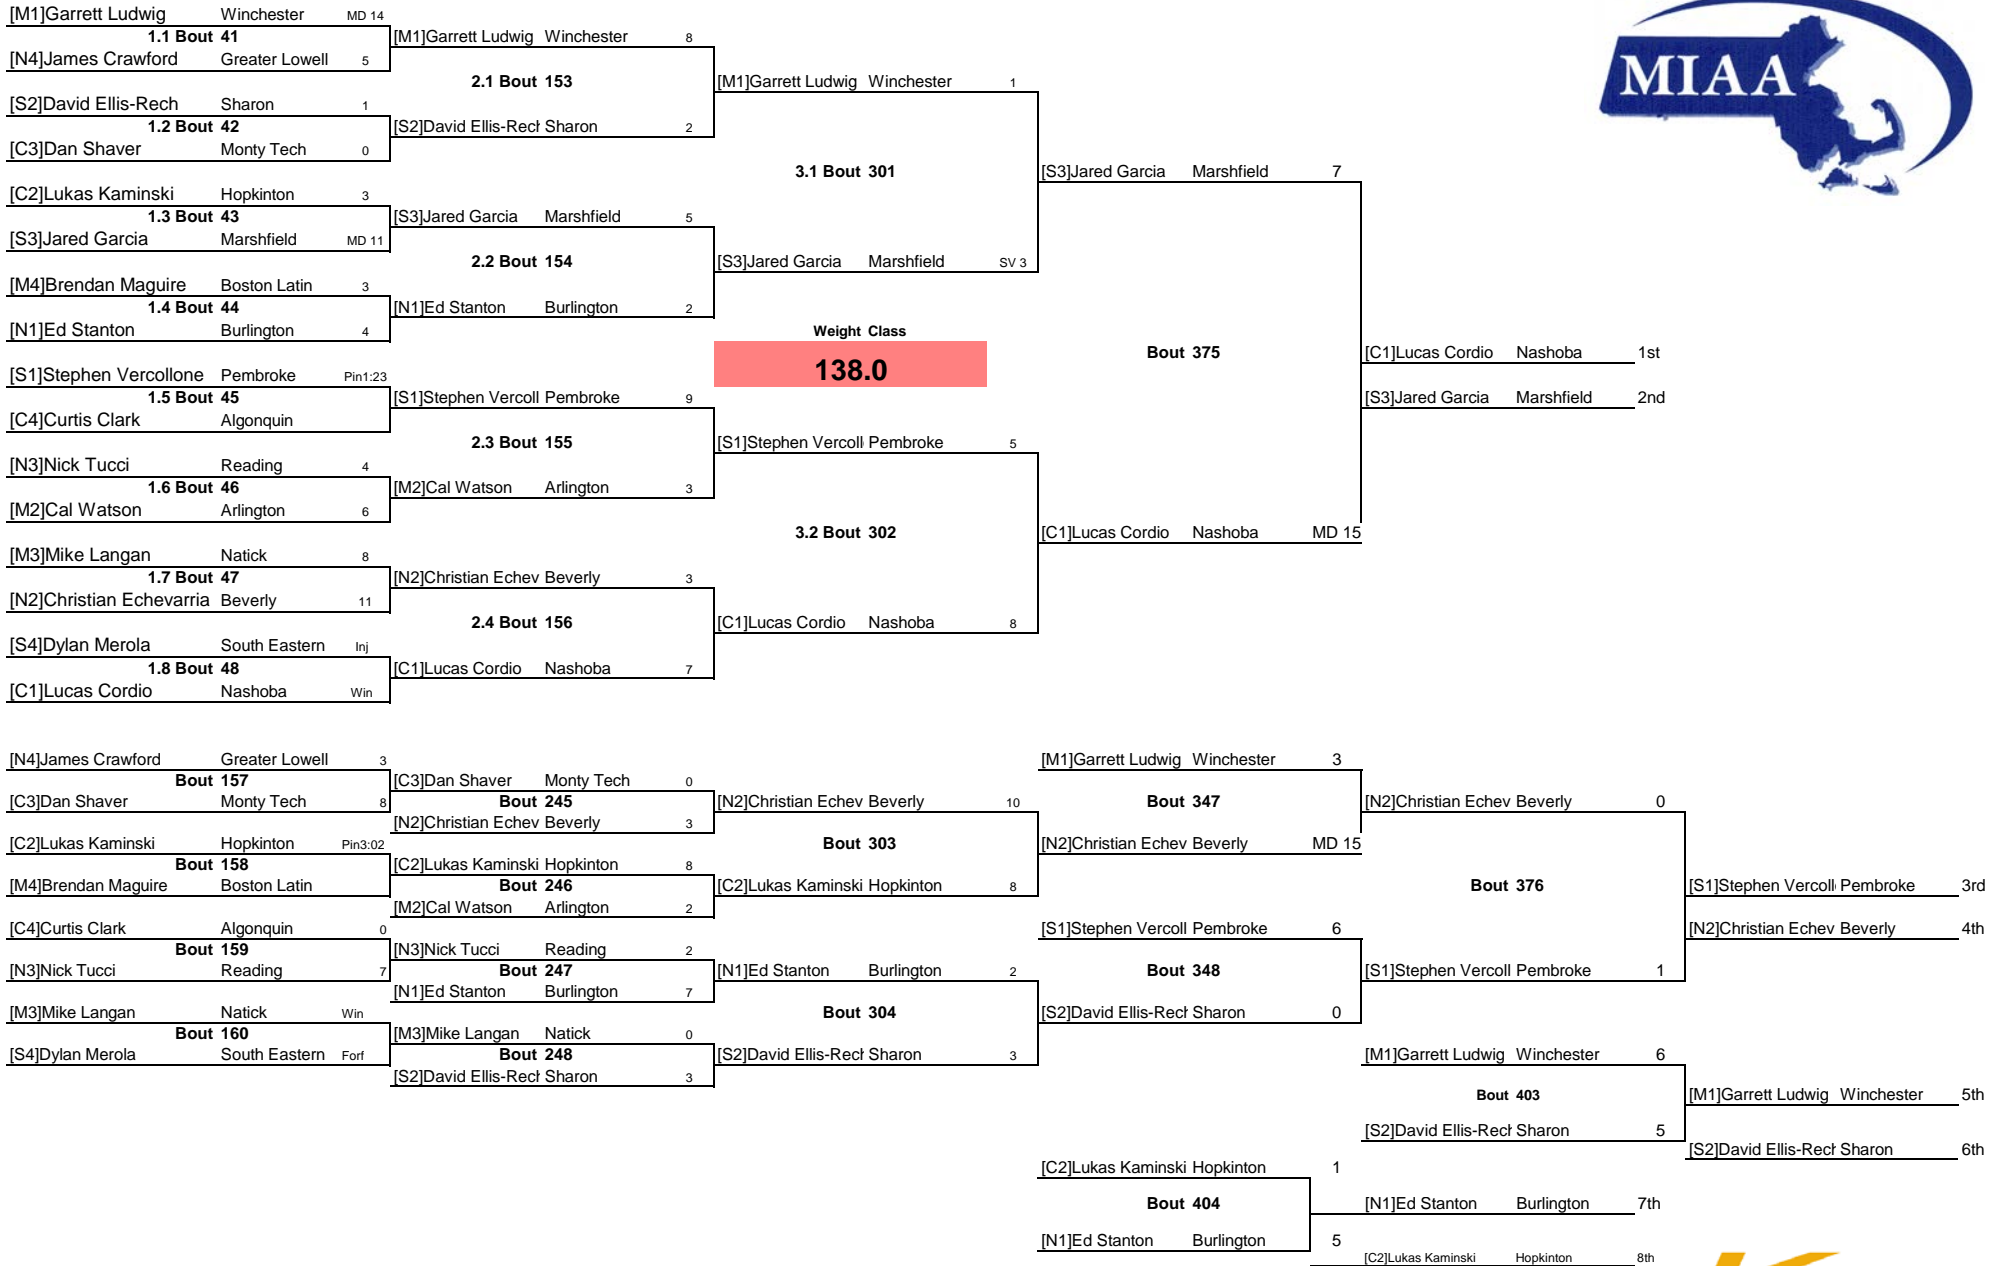

MIAA Division 2 State Tournament

MIAA Division 2 State Tournament

MIAA Division 2 State Tournament

MIAA Division 2 State Tournament

MIAA Division 2 State Tournament

[C1]Ronan Ball Nashoba Pin1:17		[C1]Ronan Ball Nashoba Pin5:37			
1.1 Bout 49	[S4]Jason Powell Sharon	2.1 Bout 161	[C1]Ronan Ball Nashoba 8	3.1 Bout 305	[C1]Ronan Ball Nashoba 4
[M2]Dan Haverty Woburn 15	1.2 Bout 50	[M2]Dan Haverty Woburn			
[N3]Caleb Brown Salem 8					
[N2]Xavier Boisvert Whittier 5	1.3 Bout 51	[M3]Kevin Mcgee Winchester SV 6			
[M3]Kevin Mcgee Winchester 8		2.2 Bout 162	[M3]Kevin Mcgee Winchester 2		
[C4]Charlie Groves Walpole	1.4 Bout 52	[S1]Joey Ryan Hingham 2			
[S1]Joey Ryan Hingham Pin0:58					
[M1]Pat Ferzoco Catholic Memor Pin4:52	1.5 Bout 53	[M1]Pat Ferzoco Catholic Memor MD 18		Weight Class	Bout 377
[N4]Zack Hamilton Greater Lowell				145.0	[N1]Brandon Desfos Central Catholi 1st
[S3]Nick Gould North Attleboro	1.6 Bout 54	[C2]Anthony Fruci King Philip 8			[C1]Ronan Ball Nashoba 2nd
[C2]Anthony Fruci King Philip Pin4:24		2.3 Bout 163	[M1]Pat Ferzoco Catholic Memor 2	3.2 Bout 306	[N1]Brandon Desfos Central Catholi 5
[C3]Beau Mumford Ashland/ Keefe Tech	1.7 Bout 55	[S2]Tom Mone Stoughton 5			
[S2]Tom Mone Stoughton Pin5:20		2.4 Bout 164	[N1]Brandon Desfos Central Catholi 3		
[M4]Micael Francis Litto Boston Latin 1	1.8 Bout 56	[N1]Brandon Desfos Central Catholi MD 18			
[N1]Brandon Desfosses Central Catholi MD 15					
[S4]Jason Powell Sharon	Bout 165	[N3]Caleb Brown Salem 3	[M3]Kevin Mcgee Winchester 3	Bout 349	[M3]Kevin Mcgee Winchester 5
[N3]Caleb Brown Salem Pin3:35	Bout 249	[S2]Tom Mone Stoughton 4	[S2]Tom Mone Stoughton 2		
[N2]Xavier Boisvert Whittier Pin1:03	Bout 166	[N2]Xavier Boisvert Whittier	Bout 307	[C2]Anthony Fruci King Philip 2	Bout 378
[C4]Charlie Groves Walpole		Bout 250	[C2]Anthony Fruci King Philip 6		[M1]Pat Ferzoco Catholic Memor 3rd
[N4]Zack Hamilton Greater Lowell 2	Bout 167	[C2]Anthony Fruci King Philip Pin0:39		[M1]Pat Ferzoco Catholic Memor MD 16	[M3]Kevin Mcgee Winchester 4th
[S3]Nick Gould North Attleboro 9		[S3]Nick Gould North Attleboro Pin4:18	Bout 350	[M1]Pat Ferzoco Catholic Memor 9	
[C3]Beau Mumford Ashland/ Keefe Tech	Bout 168	[S1]Joey Ryan Hingham	Bout 308	[S3]Nick Gould North Attleboro 7	
[M4]Micael Francis Litto Boston Latin Pin0:48		[M4]Micael Francis I Boston Latin 4	Bout 252		
		[M2]Dan Haverty Woburn 3	[M4]Micael Francis I Boston Latin 2	[C2]Anthony Fruci King Philip	
				Bout 405	[S3]Nick Gould North Attleboro 5th
					[S3]Nick Gould North Attleboro Pin
				Bout 406	[C2]Anthony Fruci King Philip 6th
				[S2]Tom Mone Stoughton 5	
					[S2]Tom Mone Stoughton 7th
				[M4]Micael Francis I Boston Latin 1	[M4]Micael Francis Litto Boston Latin 8th