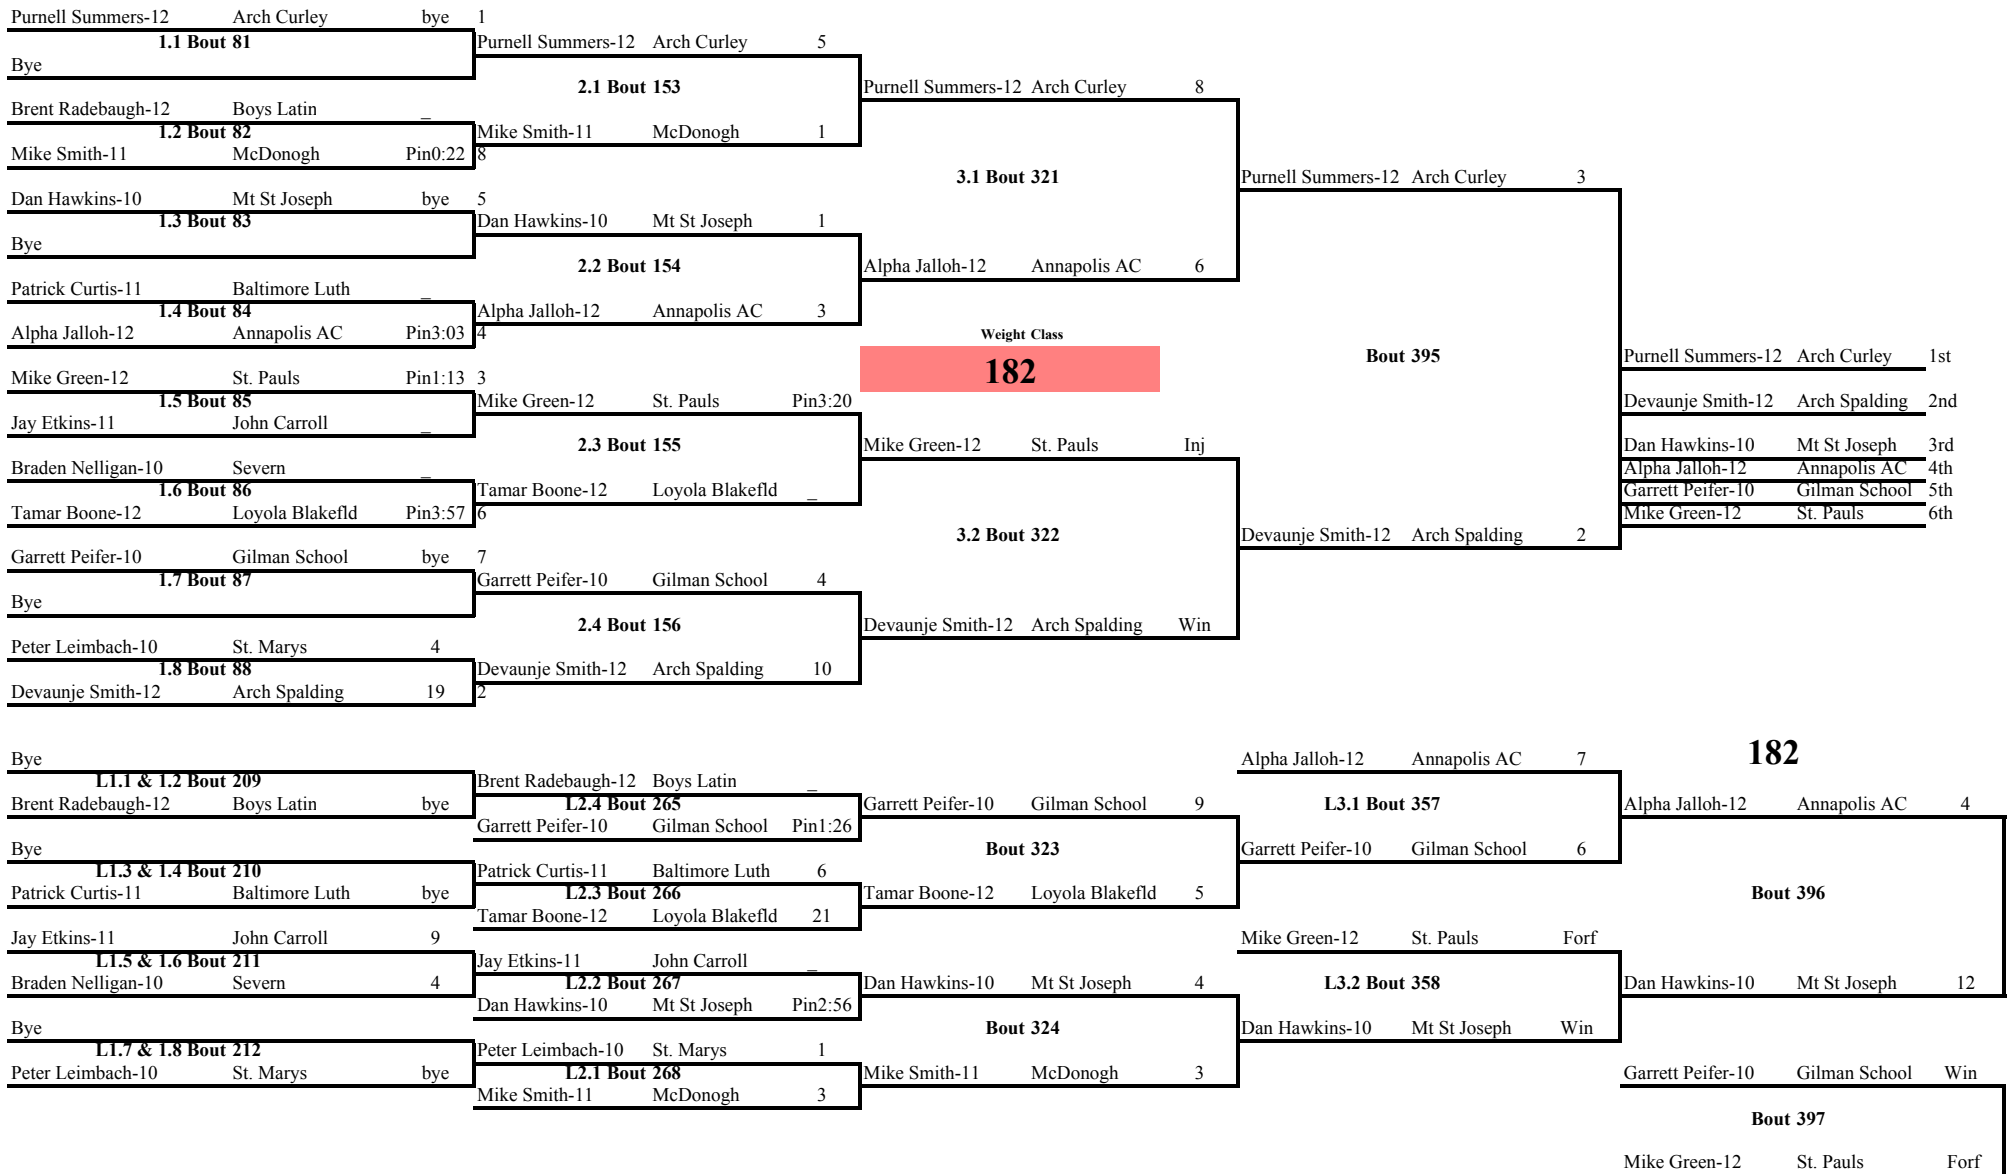

2012 MCA A MD