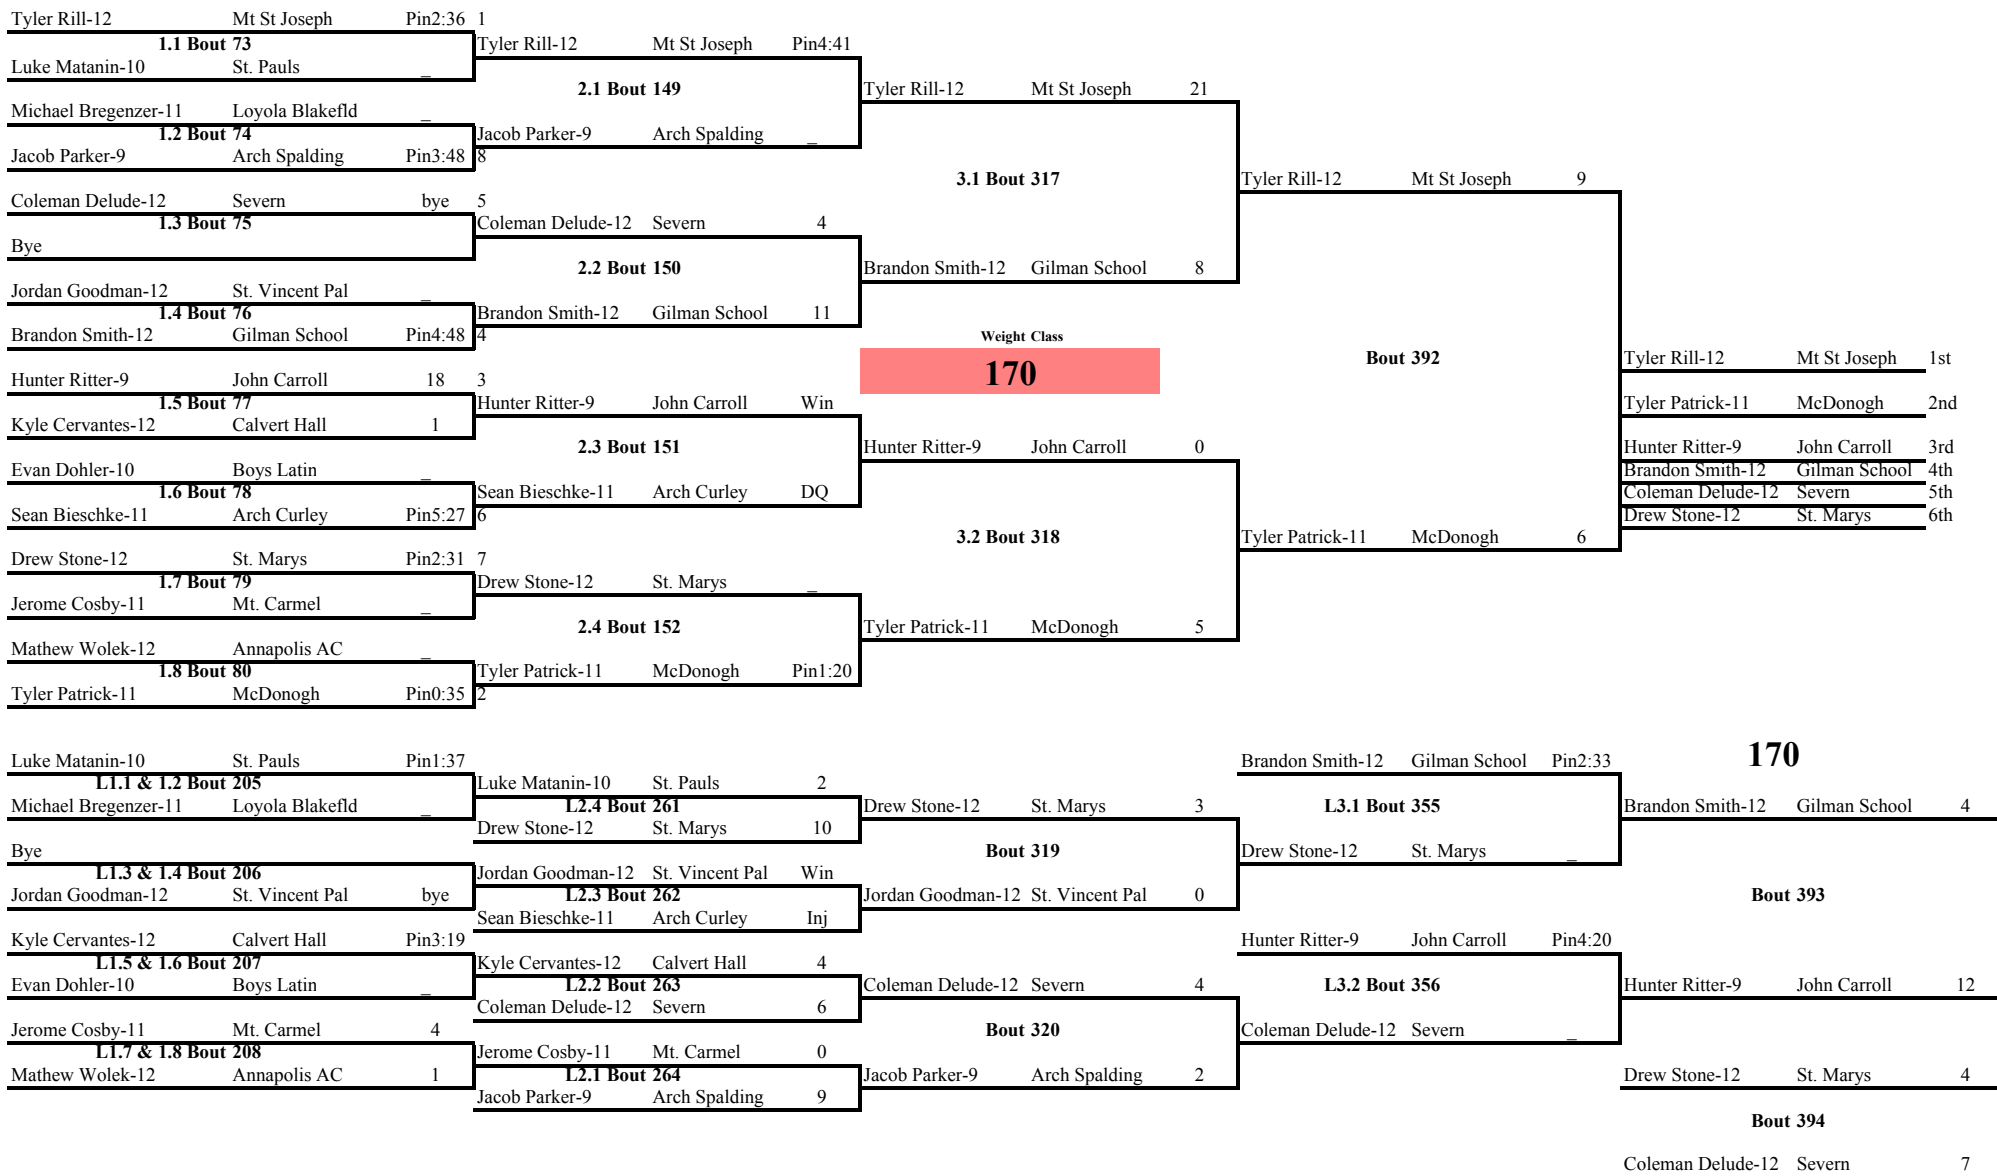

2012 MCA A MD