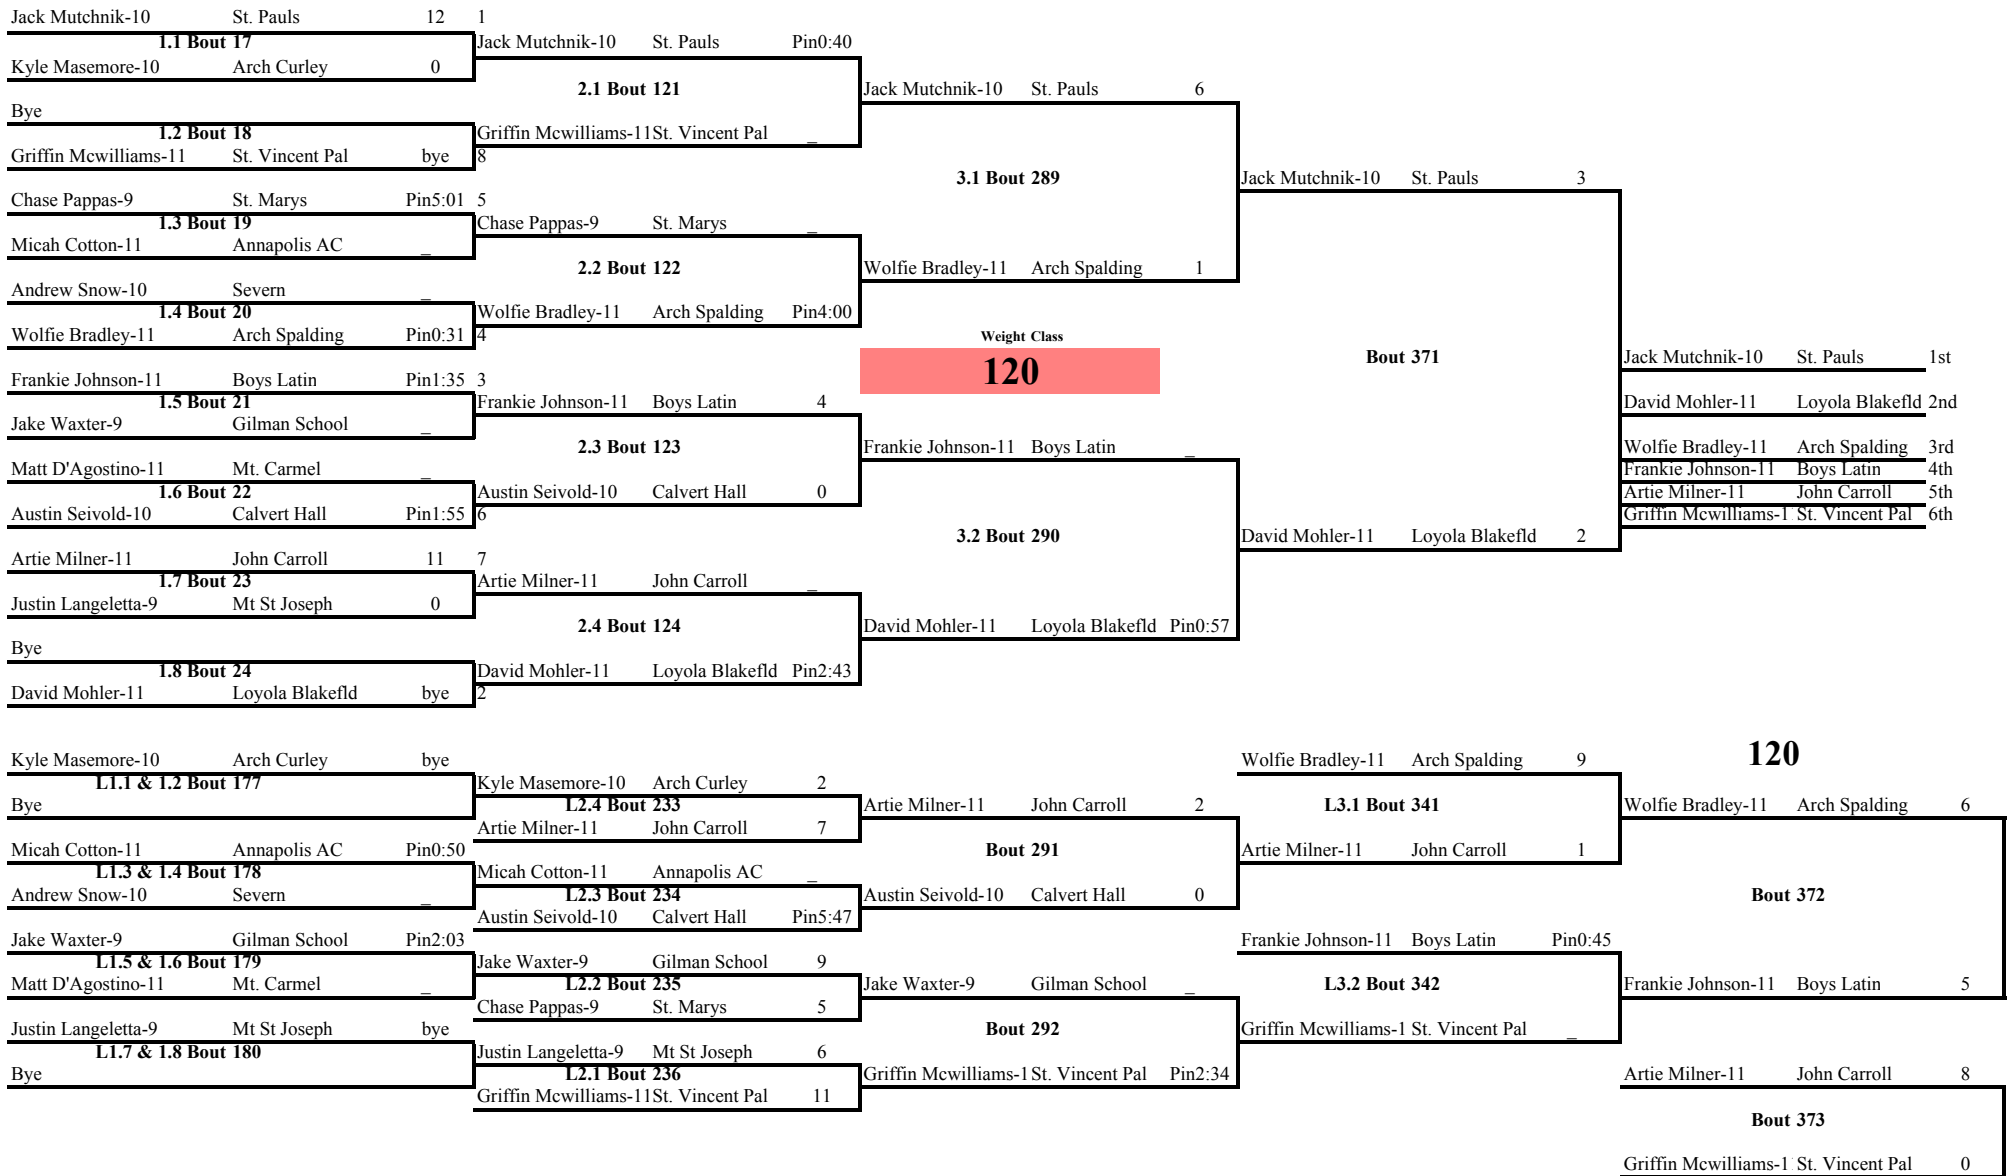

2012 MCHA MCD

2012 MCHA MD

Toby Hague-10 Stephen Bachmann-11	McDonogh Baltimore Luth	8 7	1 9
1.1 Bout 65			
Bye	2.1 Bout 145		
Kyle Berlin-12 Conan Schuster-11	Mt St Joseph Loyola Blakefld	bye 5	8 5
1.2 Bout 66			
Bye	3.1 Bout 313		
1.3 Bout 67			
Teddy Swindell-10 Bryce Pappas-10	Gilman School St. Marys	Pin1:08	4
1.4 Bout 68			
Brett Brigman-12 Zach Donato-12	Arch Curley John Carroll	Pin3:18	3
1.5 Bout 69			
Jaon Utz-11 Colin Mchale-12	Severn Arch Spalding	3 11	3 6
1.6 Bout 70			
George Rice-12 Bye	Boys Latin	bye	7
1.7 Bout 71			
Warren Boord-11 Brad Mutchnik-12	Annapolis AC St. Pauls	Pin3:14	2
1.8 Bout 72			
Weight Class			
160			
Bout 389			
Toby Hague-10	McDonogh	5	1st
Brett Brigman-12	Arch Curley		2nd
Conan Schuster-11	Loyola Blakefld		3rd
Bryce Pappas-10	St. Marys		4th
Stephen Bachmann-11	Baltimore Luth		5th
Brad Mutchnik-12	St. Pauls		6th
2.2 Bout 146			
Bryce Pappas-10	St. Marys		2
2.3 Bout 147			
Brett Brigman-12	Arch Curley		4
2.4 Bout 148			
Brad Mutchnik-12	St. Pauls	Pin1:52	2
3.2 Bout 314			
Brett Brigman-12	Arch Curley		3
3.3 Bout 315			
Stephen Bachmann-11	Baltimore Luth	Pin2:41	
George Rice-12	Boys Latin		
Bout 315			
Stephen Bachmann-11	Baltimore Luth		2
Colin Mchale-12	Arch Spalding		
Bout 316			
Warren Boord-11	Annapolis AC		4
Kyle Berlin-12	Mt St Joseph		9
L1.1 & 1.2 Bout 201			
L2.4 Bout 257			
L3.1 Bout 353			
Conan Schuster-11	Loyola Blakefld		9
Conan Schuster-11	Loyola Blakefld		7
L1.3 & 1.4 Bout 202			
Teddy Swindell-10	Gilman School	bye	
L2.3 Bout 258			
Colin Mchale-12	Arch Spalding	Pin4:24	
Bout 390			
Zach Donato-12	John Carroll		7
L3.2 Bout 354			
Bryce Pappas-10	St. Marys		9
Bryce Pappas-10	St. Marys		6
Bryce Pappas-10	St. Marys		3
Bryce Pappas-10	St. Marys		4
L1.5 & 1.6 Bout 203			
Jaon Utz-11	Severn		4
L2.2 Bout 259			
Zach Donato-12	John Carroll		0
Bout 316			
Warren Boord-11	Annapolis AC		4
L1.7 & 1.8 Bout 204			
Warren Boord-11	Annapolis AC	bye	
L2.1 Bout 260			
Kyle Berlin-12	Mt St Joseph		9
Stephen Bachmann-11	Baltimore Luth		11
Bout 391			
Brad Mutchnik-12	St. Pauls		8