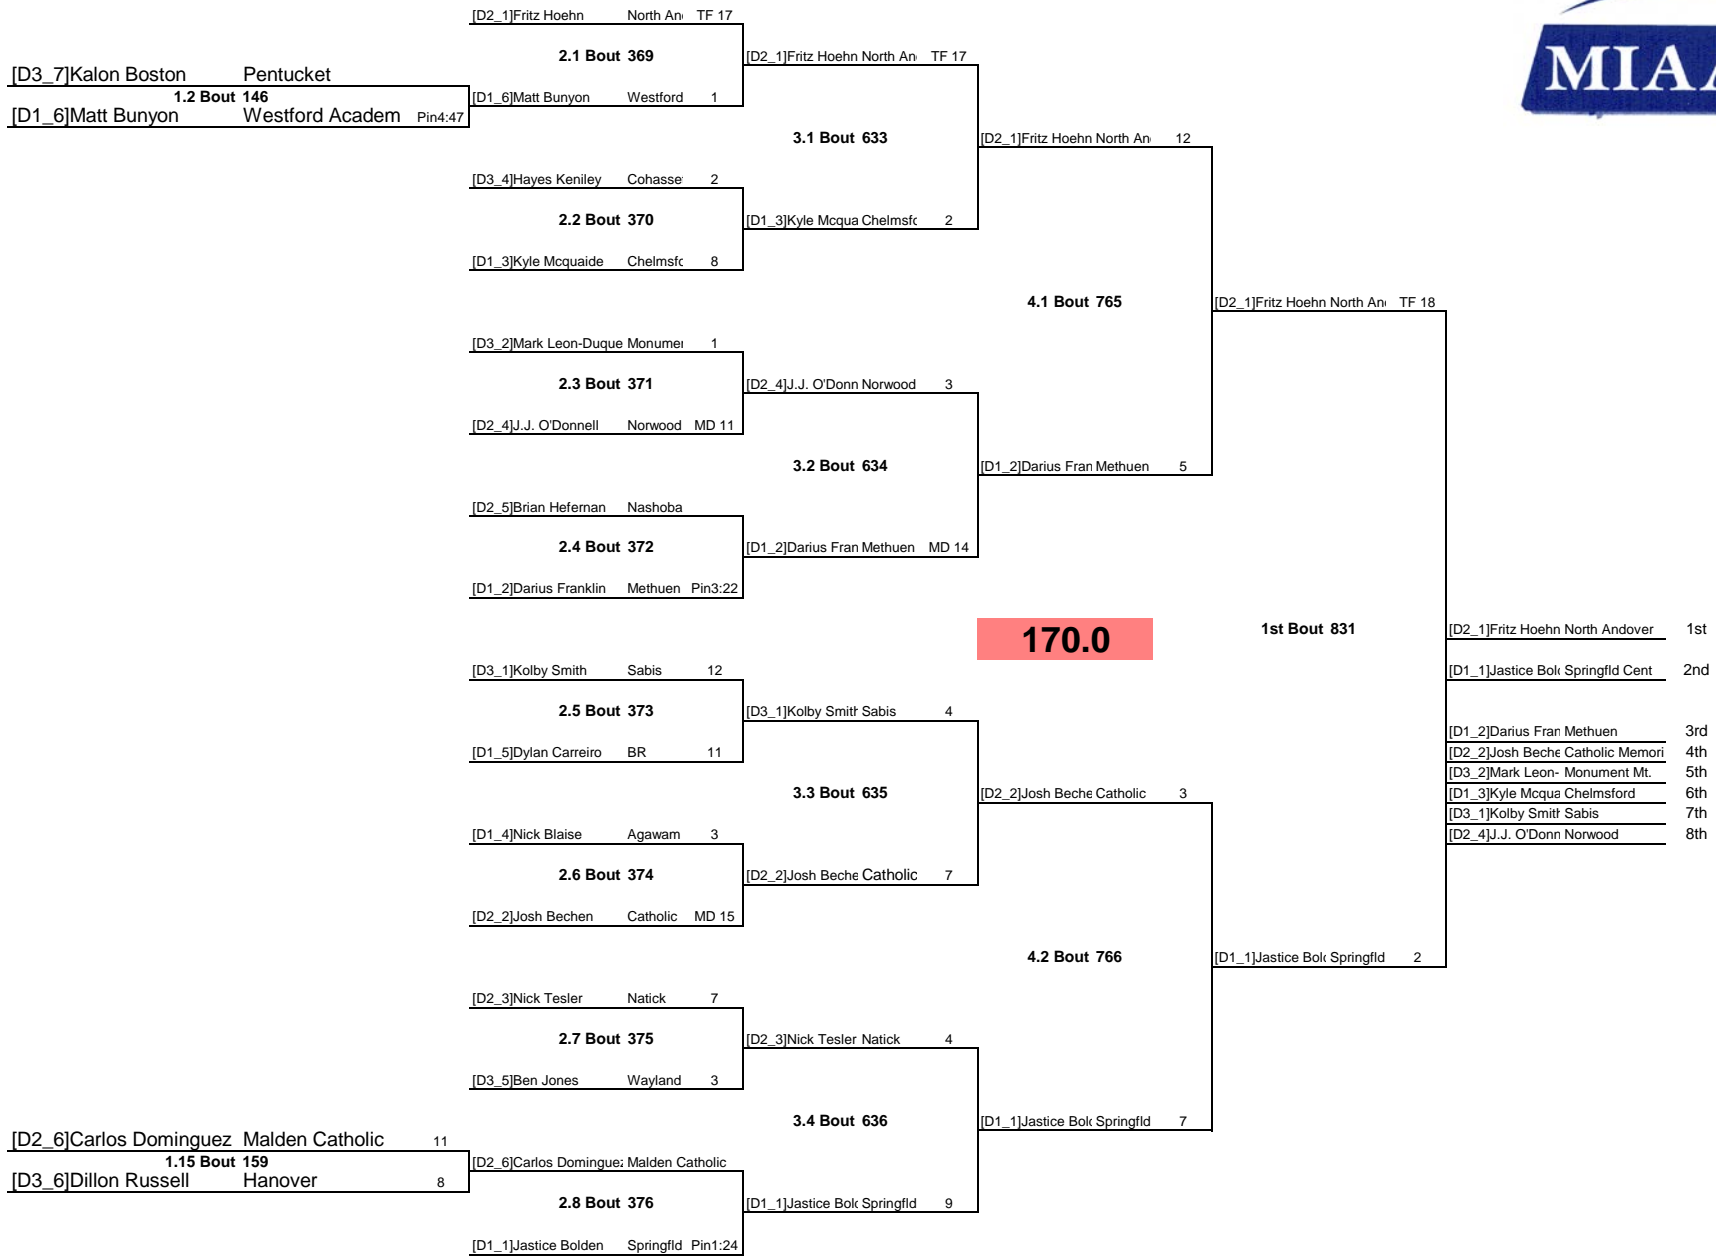

87	Masconomet	3
88	Tewksbury	3
89	Sharon	3
90	South Hadley	2
91	Nauset	2
92	Grgetwn Ipswtch	2
93	Hampden Charter	0
94	West Springfld	0
95	Whittier	0
96	Newton North	0
97	Southwick	0
98	Frontier	0
99	Walpole	0
100	Greater Lawrenc	0
101	Essex Tech	0
102	Andover	0
103	BC High	0
104	Rockland	0
105	Holliston	0

MIAA All State Tournament

MIAA All State Tournament

MIAA All State Tournament

MIAA All State Tournament

138.0

MIAA All State Tournament

MIAA All State Tournament

MIAA All State Tournament

152.0

MIAA All State Tournament

MIAA All State Tournament

MIAA All State Tournament

MIAA All State Tournament

MIAA All State Tournament

MIAA All State Tournament

MIAA All State Tournament