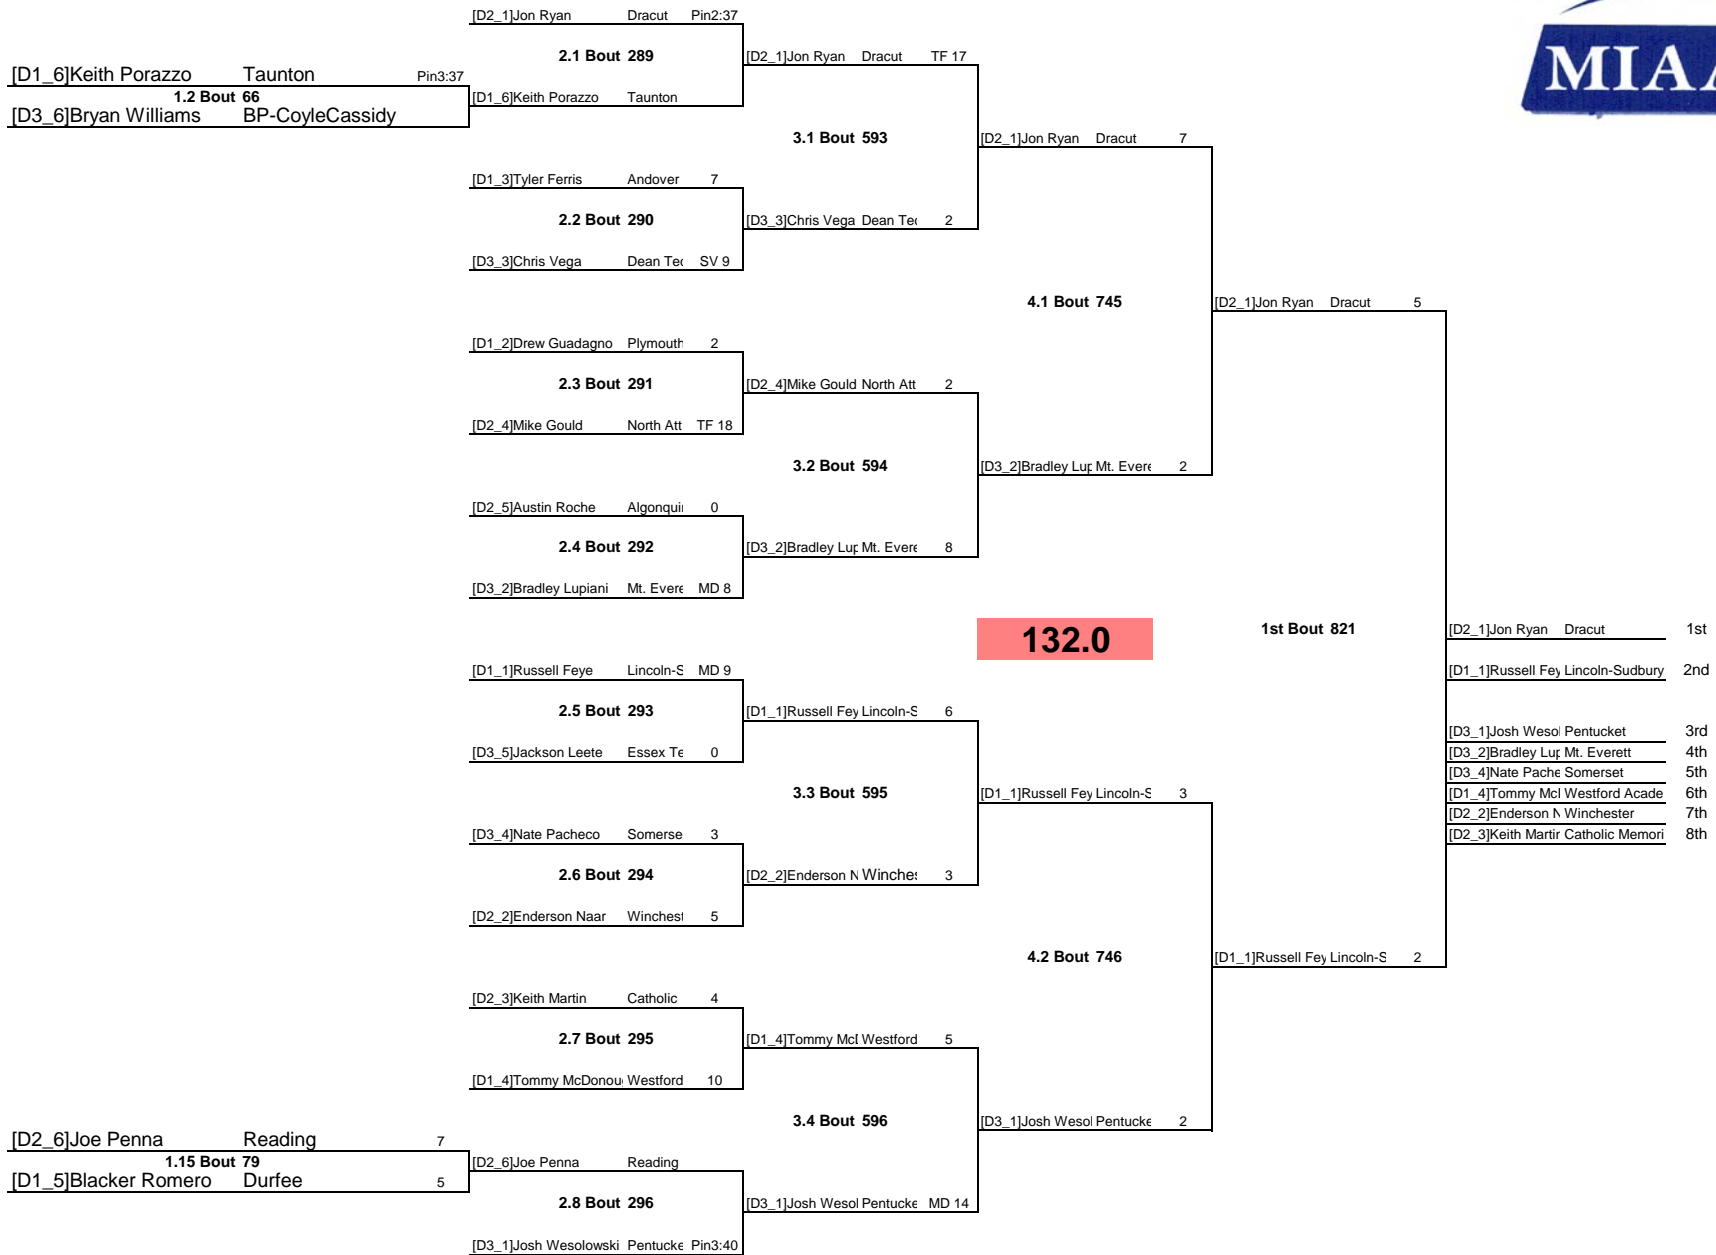

87	Masconomet	3
88	Tewksbury	3
89	Sharon	3
90	South Hadley	2
91	Nauset	2
92	Grgetwn Ipswtch	2
93	Hampden Charter	0
94	West Springfld	0
95	Whittier	0
96	Newton North	0
97	Southwick	0
98	Frontier	0
99	Walpole	0
100	Greater Lawrenc	0
101	Essex Tech	0
102	Andover	0
103	BC High	0
104	Rockland	0
105	Holliston	0

MIAA All State Tournament

MIAA All State Tournament

MIAA All State Tournament

113.0

MIAA All State Tournament

MIAA All State Tournament

MIAA All State Tournament

MIAA All State Tournament

MIAA All State Tournament

MIAA All State Tournament

MIAA All State Tournament

MIAA All State Tournament

138.0

MIAA All State Tournament

MIAA All State Tournament

MIAA All State Tournament