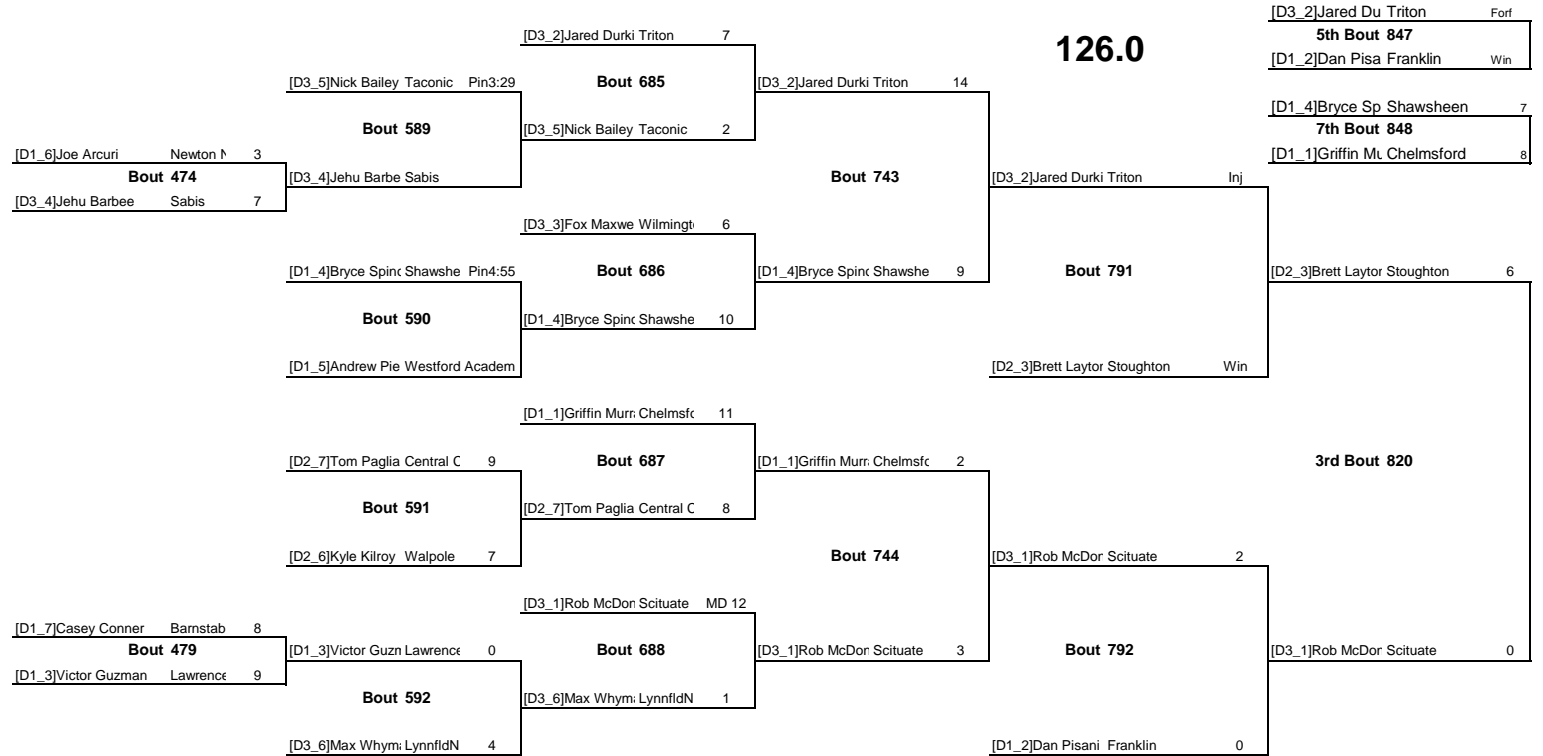

MIAA All State Tournament