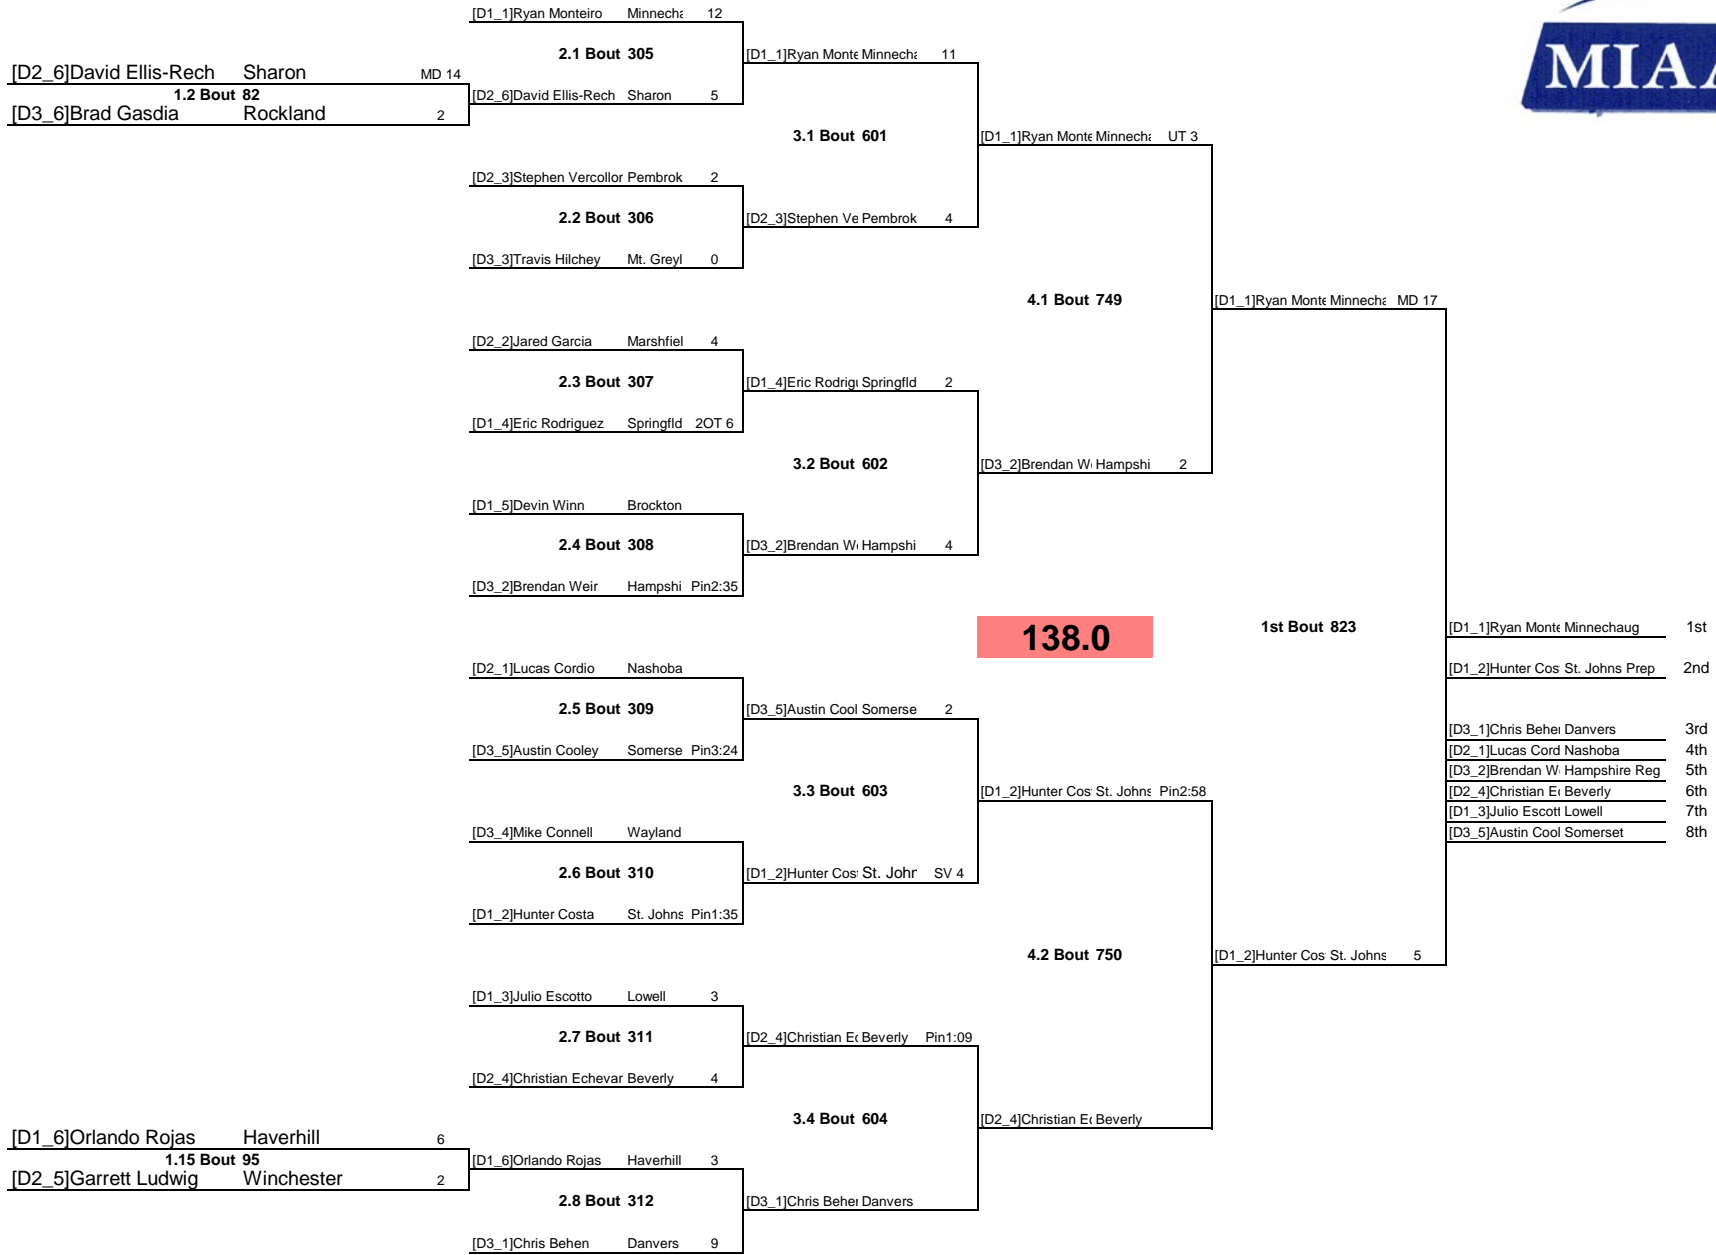

87	Masconomet	3
88	Tewksbury	3
89	Sharon	3
90	South Hadley	2
91	Nauset	2
92	Grgetwn Ipswtch	2
93	Hampden Charter	0
94	West Springfld	0
95	Whittier	0
96	Newton North	0
97	Southwick	0
98	Frontier	0
99	Walpole	0
100	Greater Lawrenc	0
101	Essex Tech	0
102	Andover	0
103	BC High	0
104	Rockland	0
105	Holliston	0

MIAA All State Tournament

MIAA All State Tournament

MIAA All State Tournament

MIAA All State Tournament

138.0

MIAA All State Tournament

MIAA All State Tournament

MIAA All State Tournament