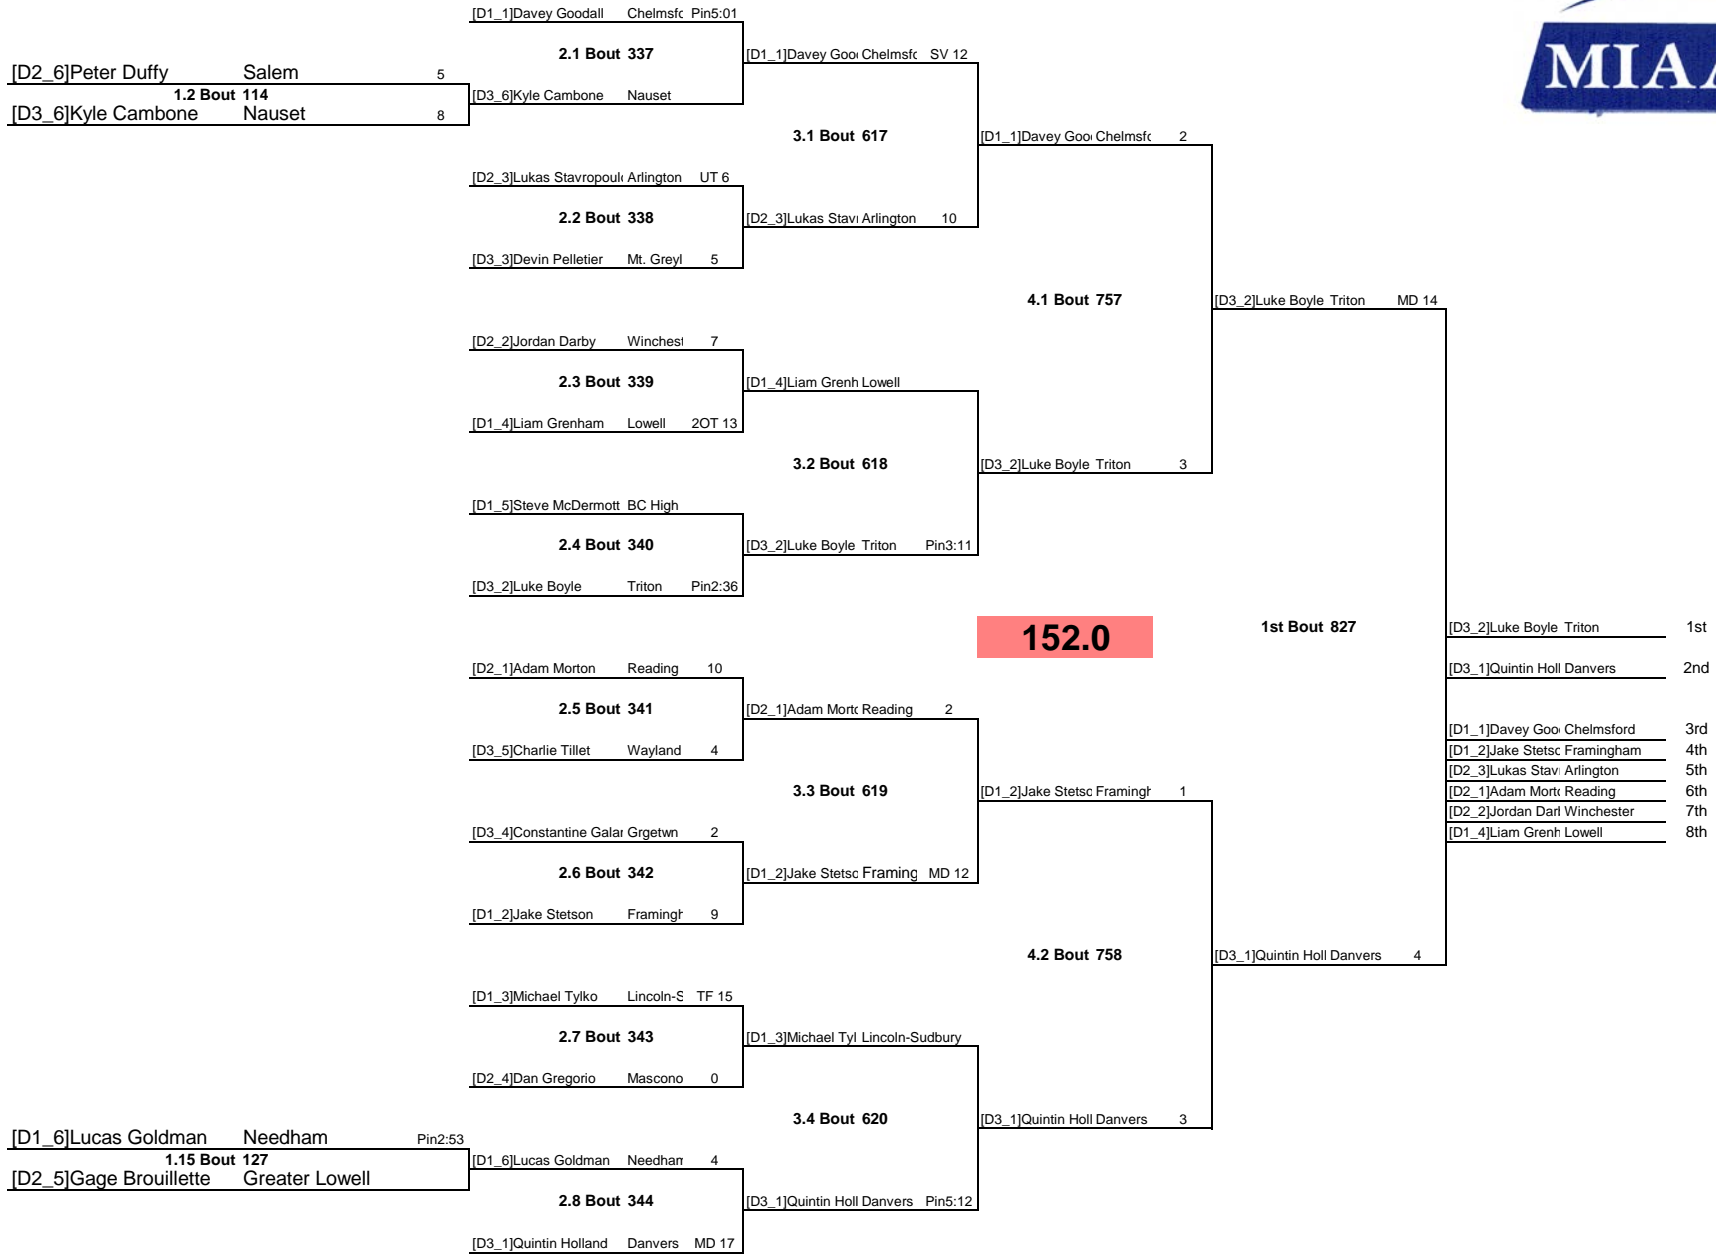

87	Masconomet	3
88	Tewksbury	3
89	Sharon	3
90	South Hadley	2
91	Nauset	2
92	Grgetwn Ipswtch	2
93	Hampden Charter	0
94	West Springfld	0
95	Whittier	0
96	Newton North	0
97	Southwick	0
98	Frontier	0
99	Walpole	0
100	Greater Lawrenc	0
101	Essex Tech	0
102	Andover	0
103	BC High	0
104	Rockland	0
105	Holliston	0

MIAA All State Tournament

MIAA All State Tournament

MIAA All State Tournament

MIAA All State Tournament

138.0

MIAA All State Tournament

MIAA All State Tournament

MIAA All State Tournament