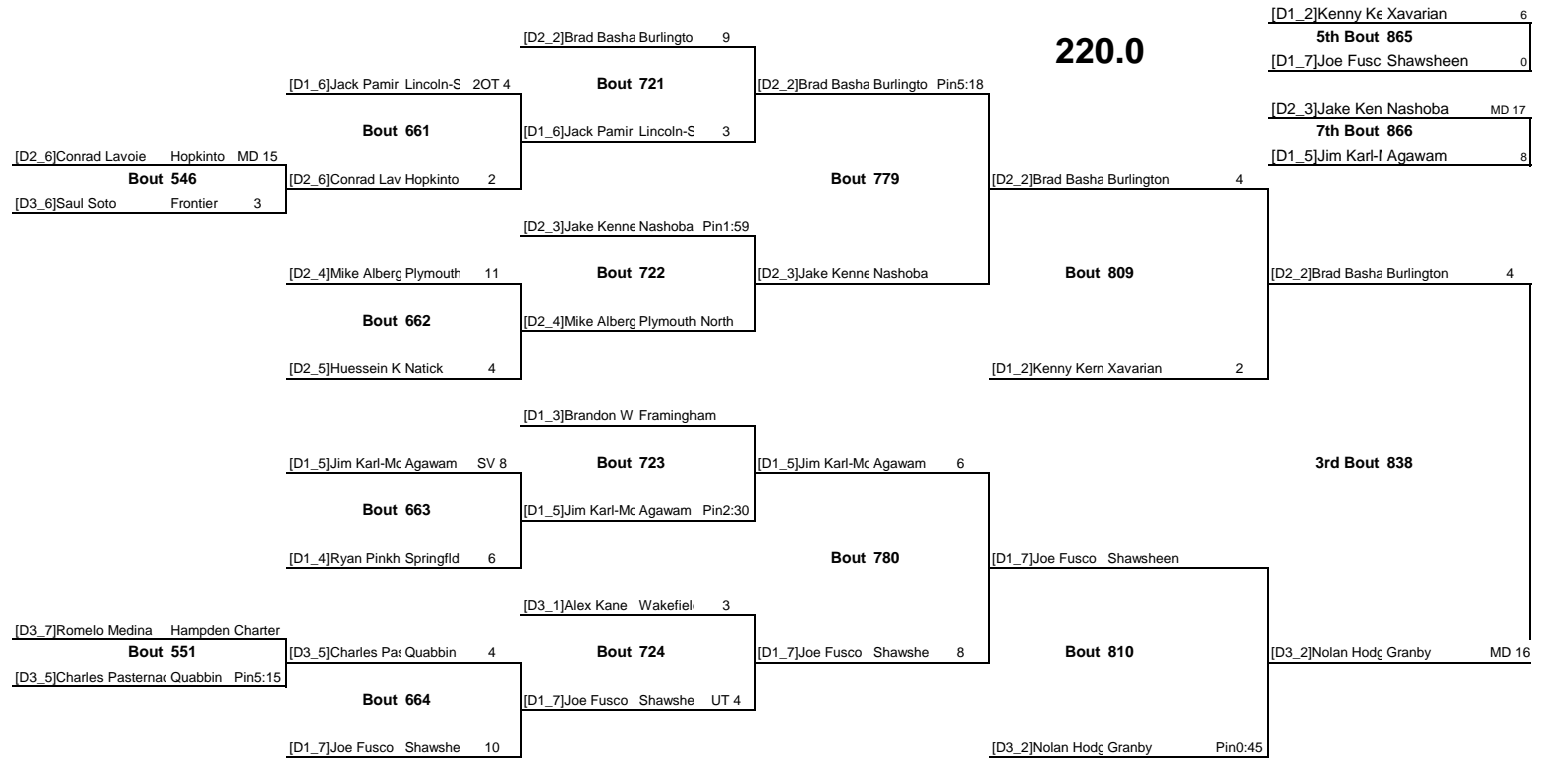

MIAA All State Tournament

MIAA All State Tournament

MIAA All State Tournament

220.0

MIAA All State Tournament

MIAA All State Tournament

285.0