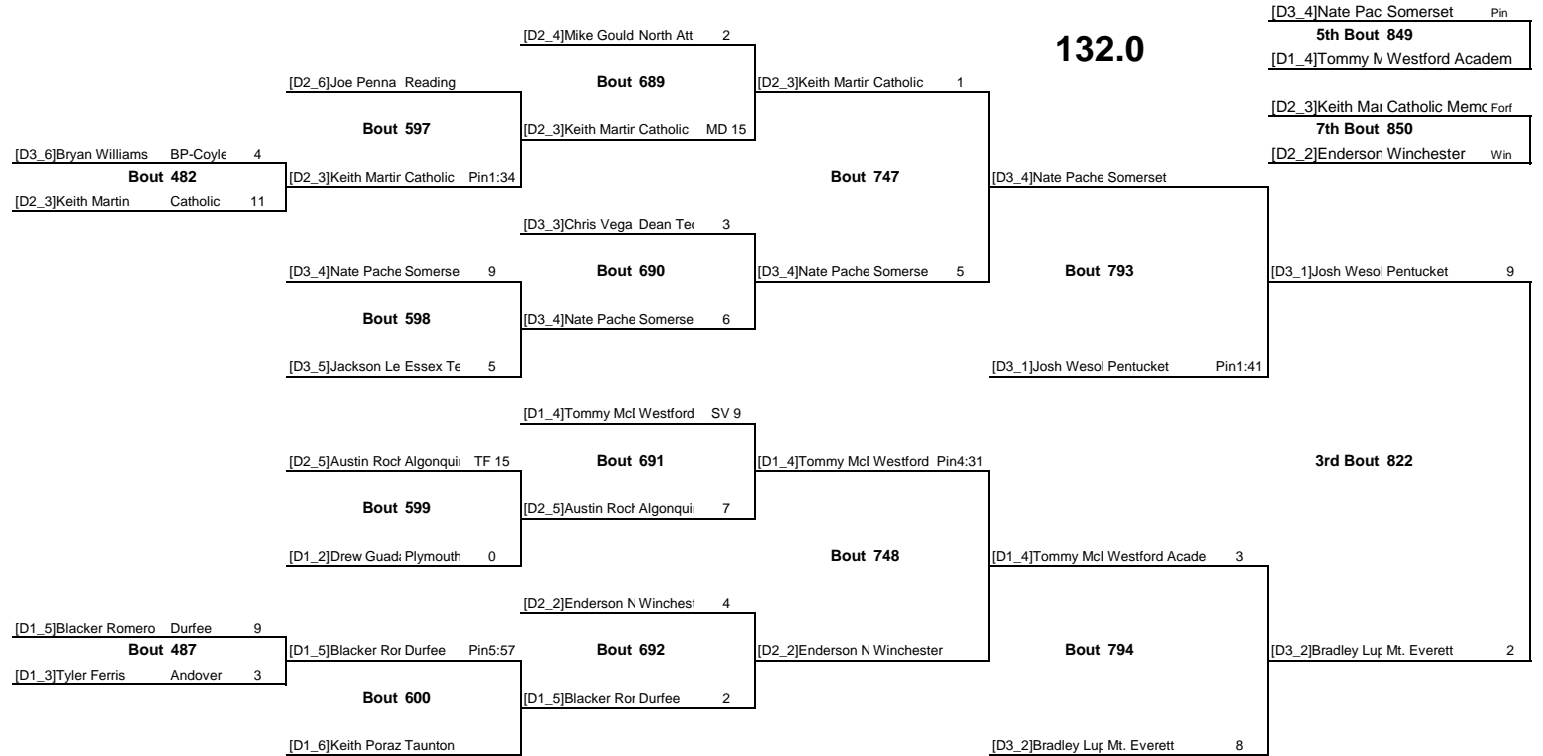

MIAA All State Tournament