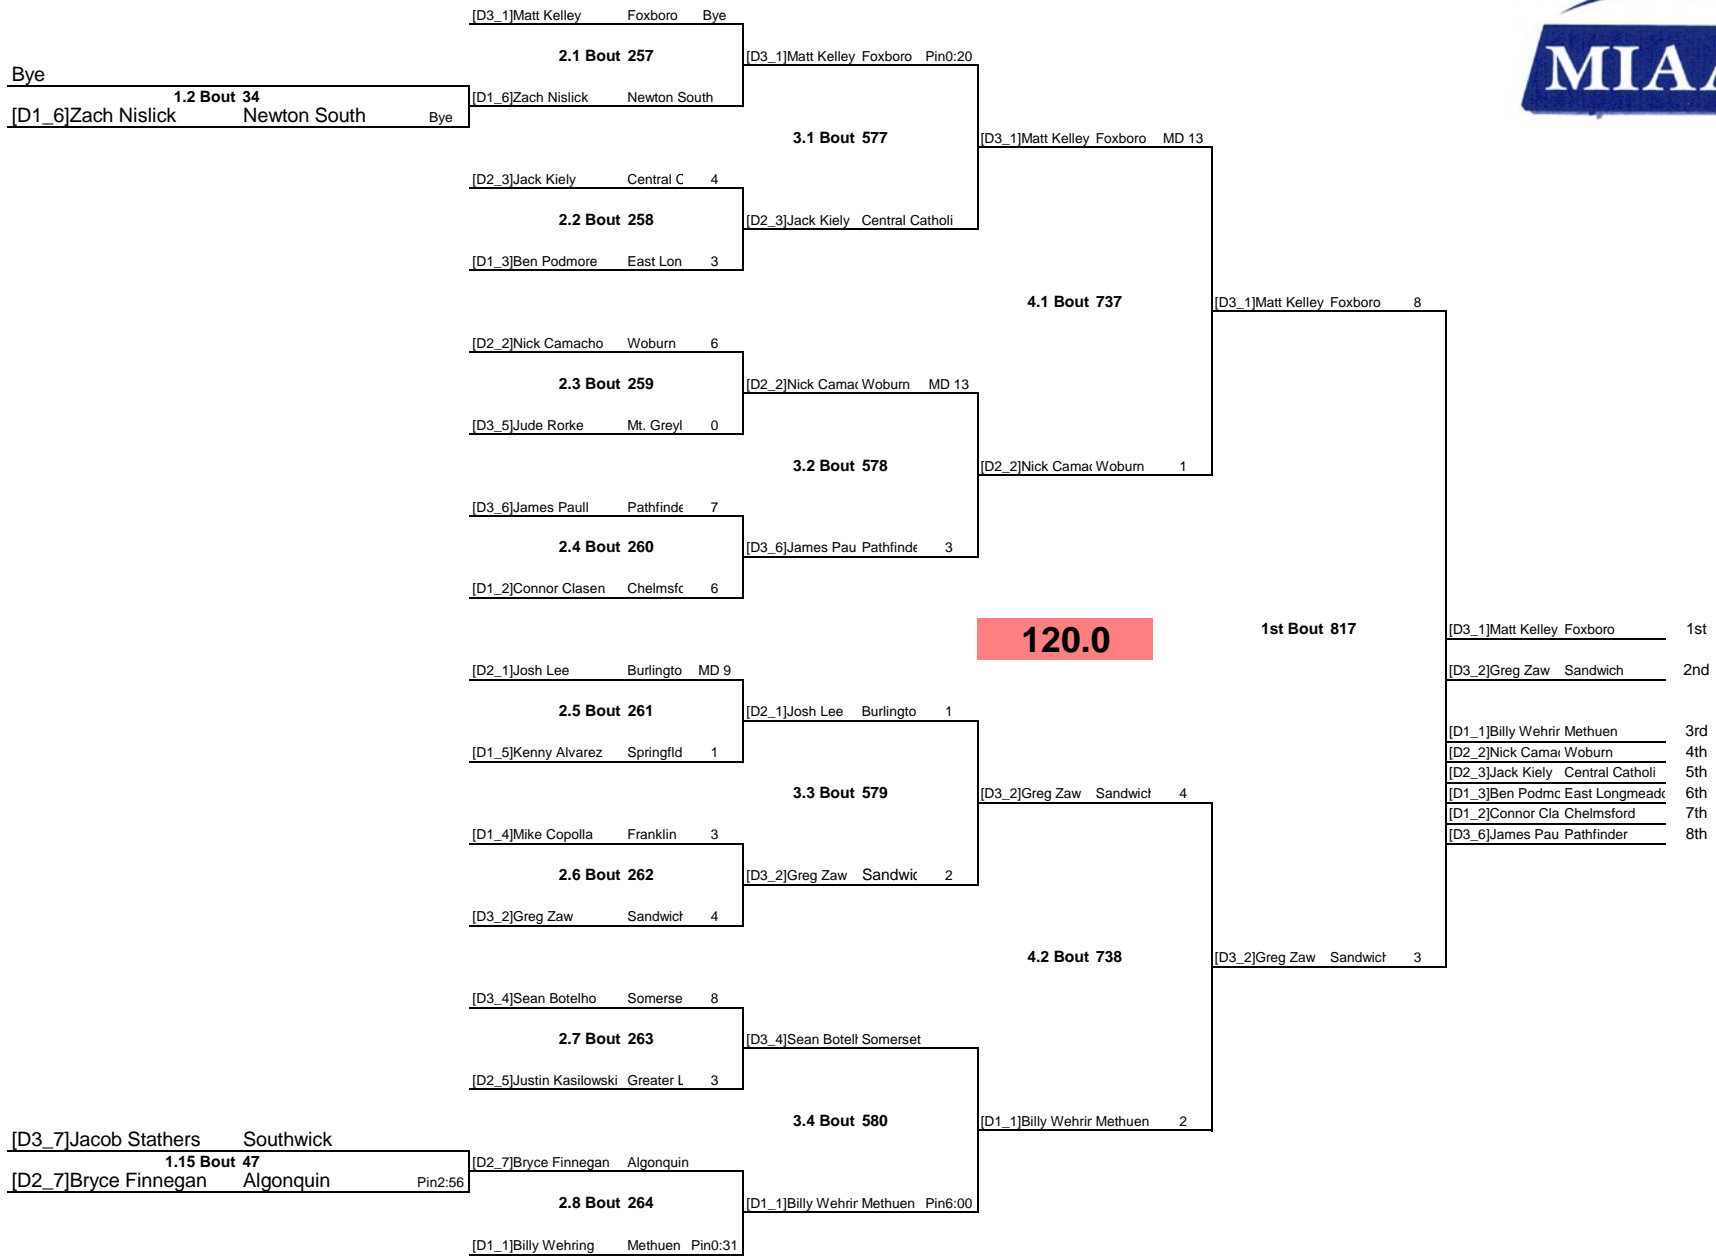

87	Masconomet	3
88	Tewksbury	3
89	Sharon	3
90	South Hadley	2
91	Nauset	2
92	Grgetwn Ipswtch	2
93	Hampden Charter	0
94	West Springfld	0
95	Whittier	0
96	Newton North	0
97	Southwick	0
98	Frontier	0
99	Walpole	0
100	Greater Lawrenc	0
101	Essex Tech	0
102	Andover	0
103	BC High	0
104	Rockland	0
105	Holliston	0

MIAA All State Tournament

MIAA All State Tournament

MIAA All State Tournament

113.0

MIAA All State Tournament

MIAA All State Tournament

MIAA All State Tournament

MIAA All State Tournament

MIAA All State Tournament

MIAA All State Tournament

MIAA All State Tournament

MIAA All State Tournament

138.0

MIAA All State Tournament

MIAA All State Tournament

MIAA All State Tournament