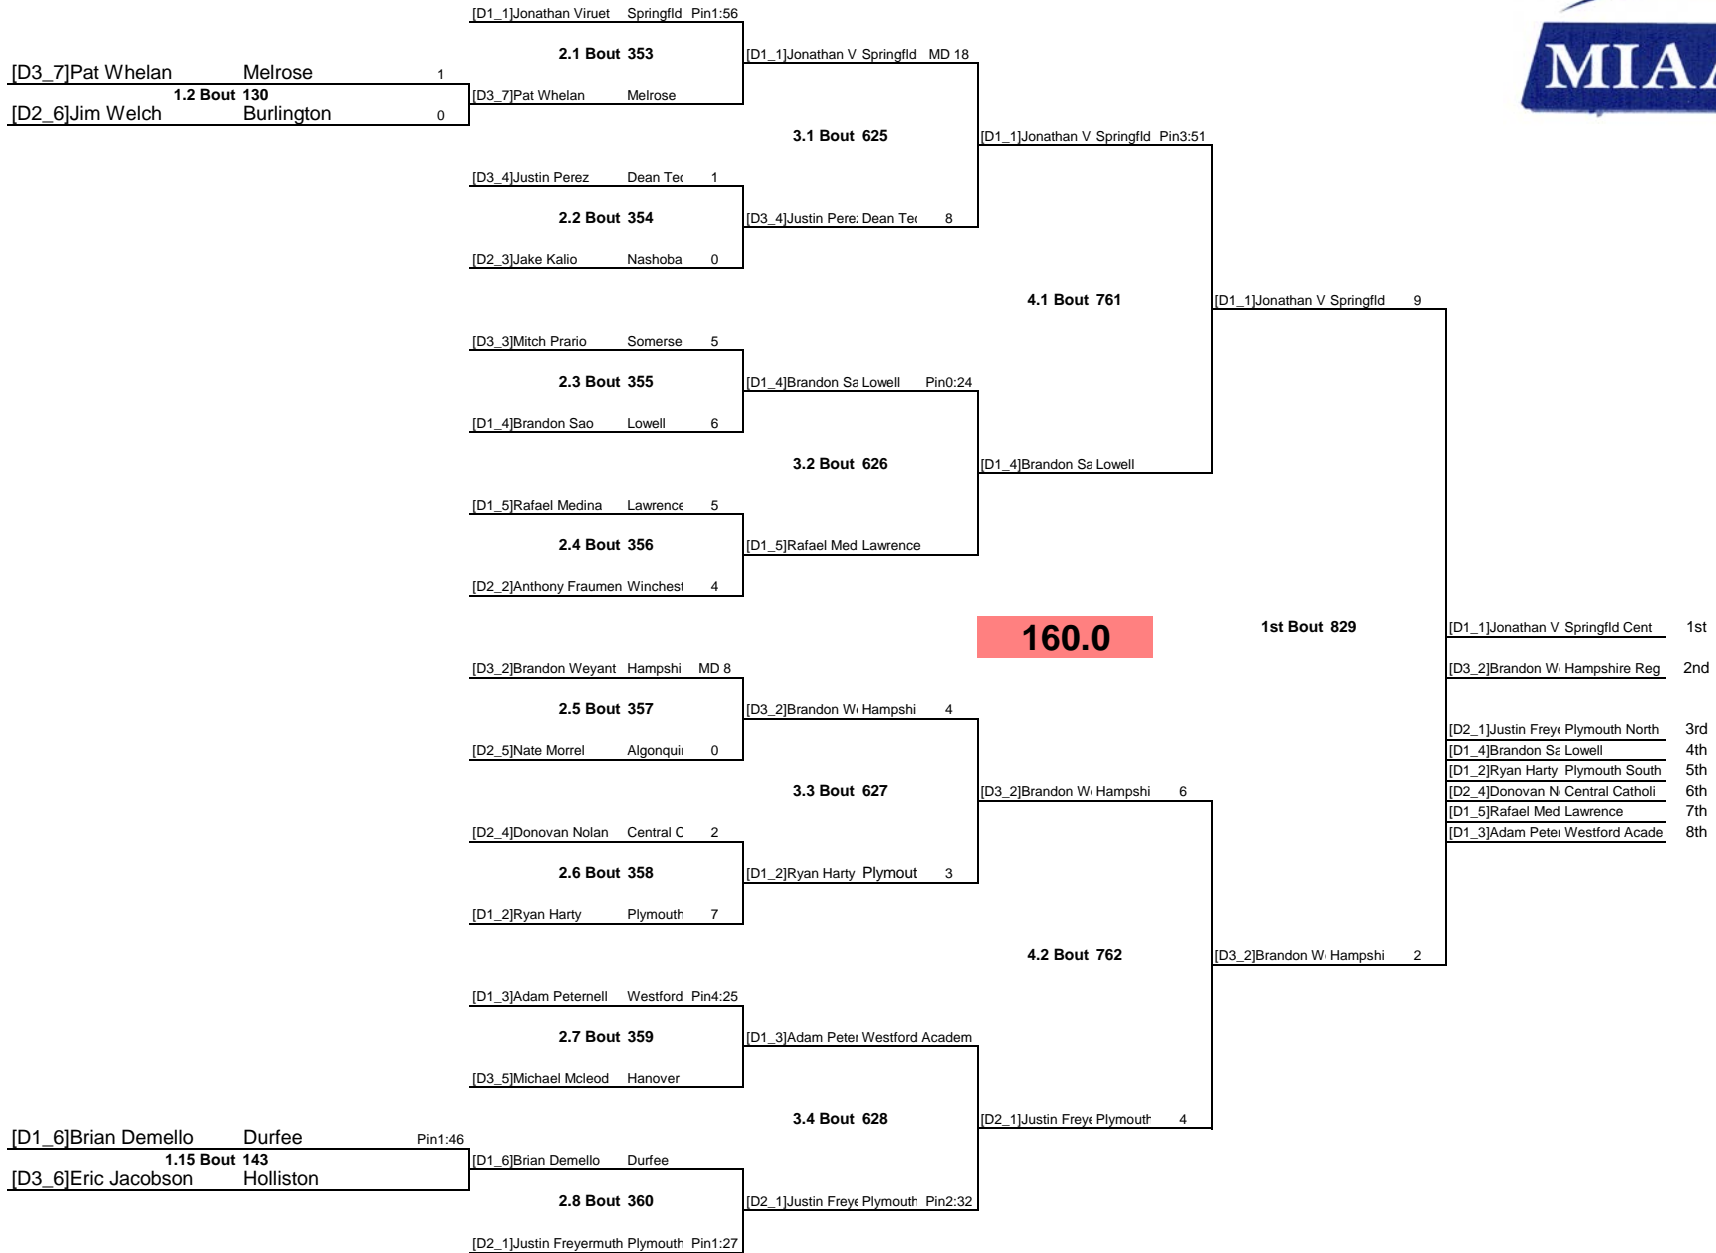

MIAA All State Tournament