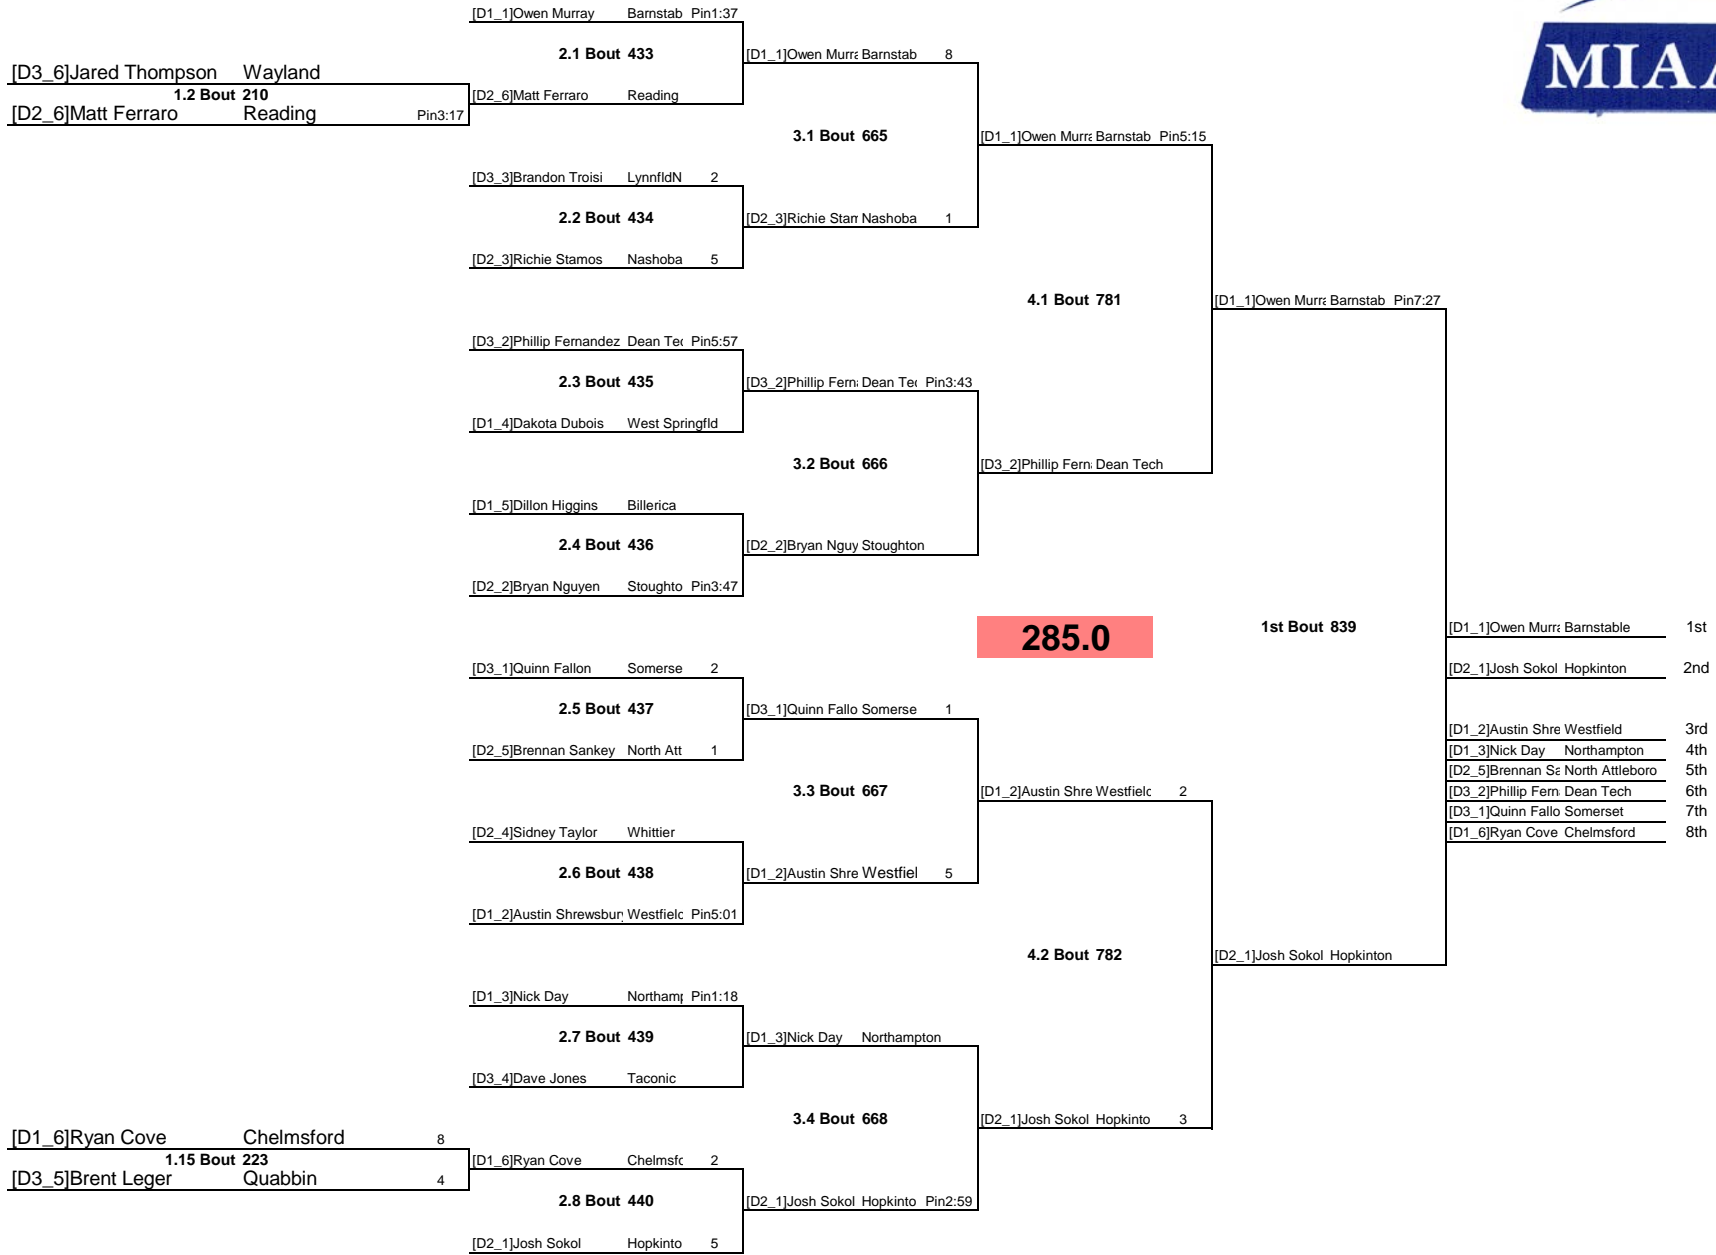

MIAA All State Tournament

MIAA All State Tournament

MIAA All State Tournament

220.0

MIAA All State Tournament

MIAA All State Tournament

285.0