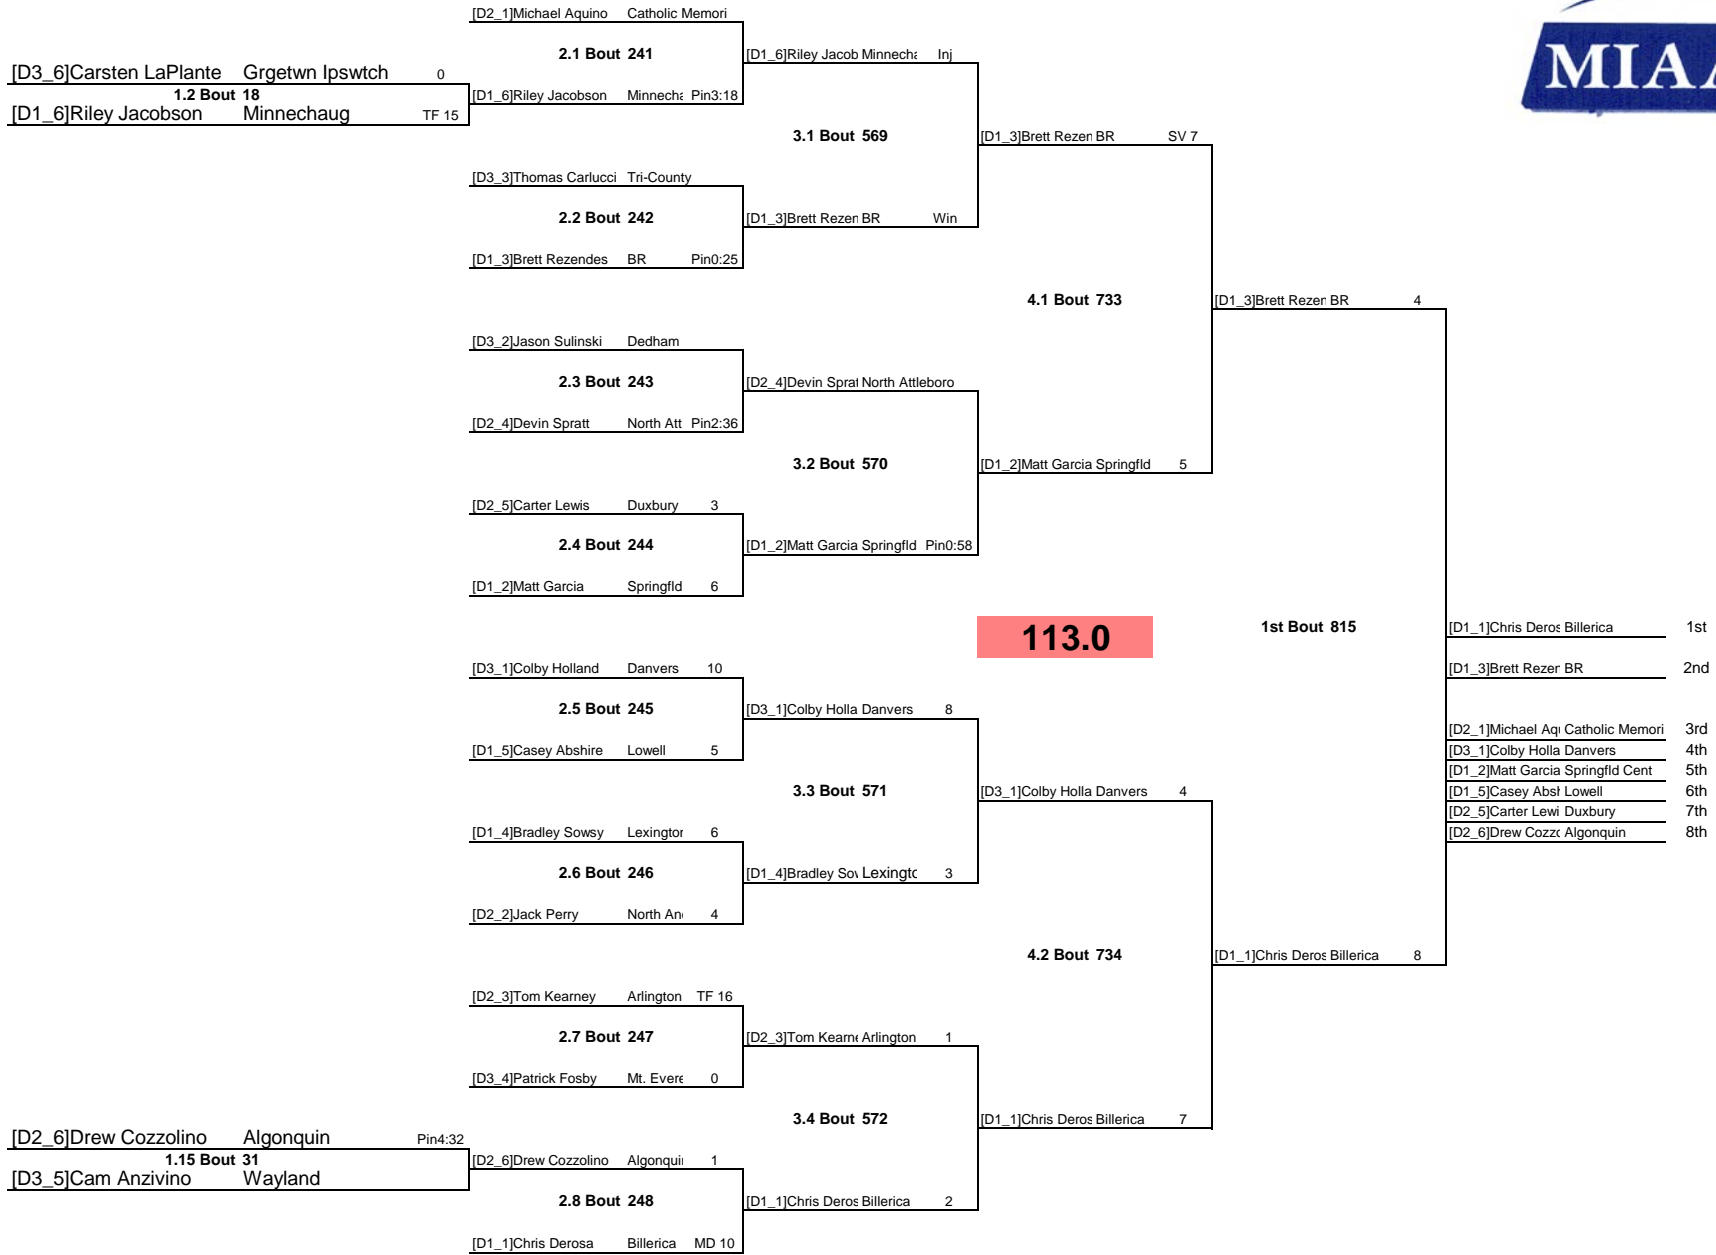

MIAA All State Tournament

113.0