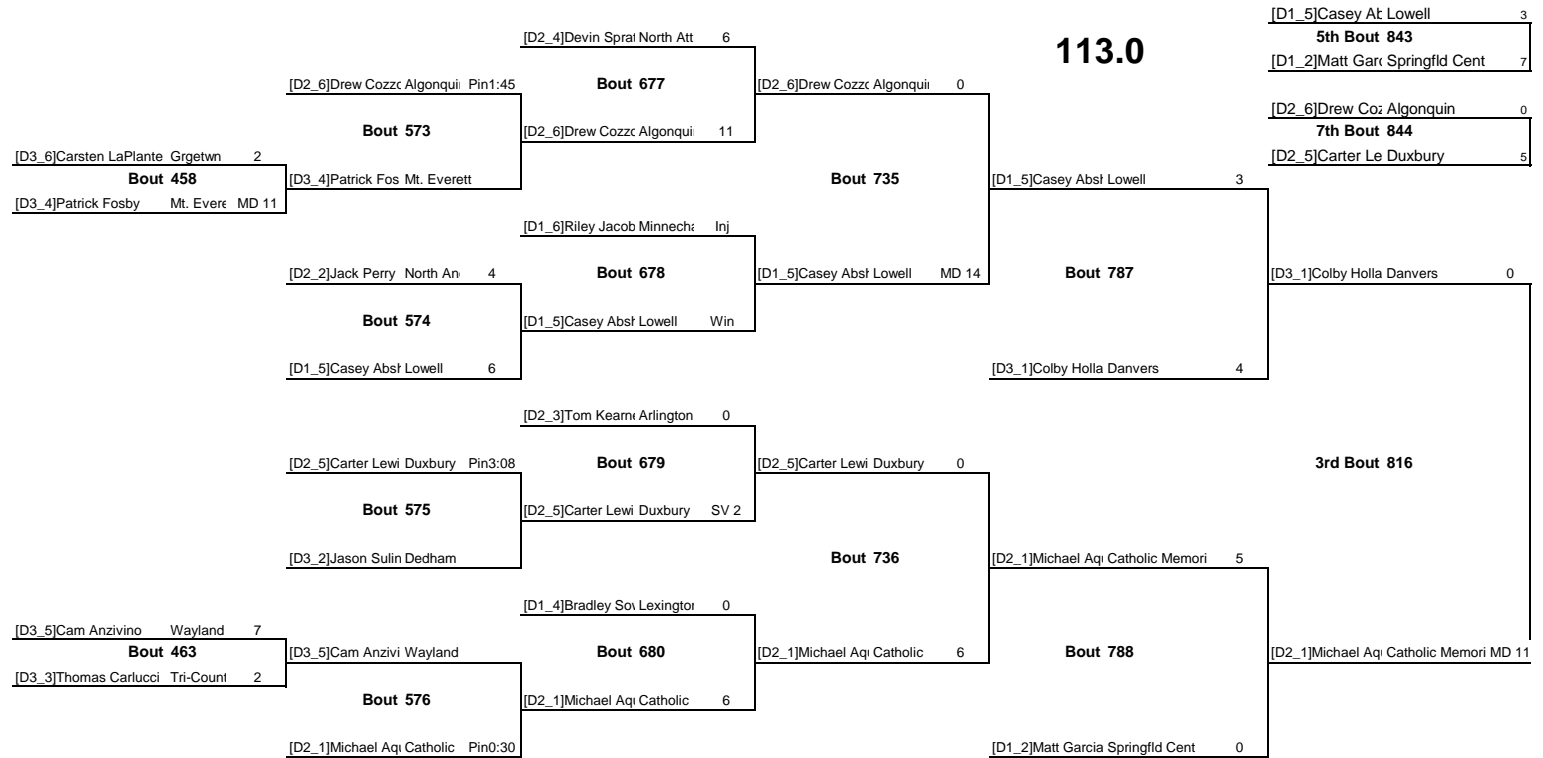

87	Masconomet	3
88	Tewksbury	3
89	Sharon	3
90	South Hadley	2
91	Nauset	2
92	Grgetwn Ipswtch	2
93	Hampden Charter	0
94	West Springfld	0
95	Whittier	0
96	Newton North	0
97	Southwick	0
98	Frontier	0
99	Walpole	0
100	Greater Lawrenc	0
101	Essex Tech	0
102	Andover	0
103	BC High	0
104	Rockland	0
105	Holliston	0

MIAA All State Tournament

MIAA All State Tournament

MIAA All State Tournament

113.0

MIAA All State Tournament

MIAA All State Tournament

MIAA All State Tournament

MIAA All State Tournament