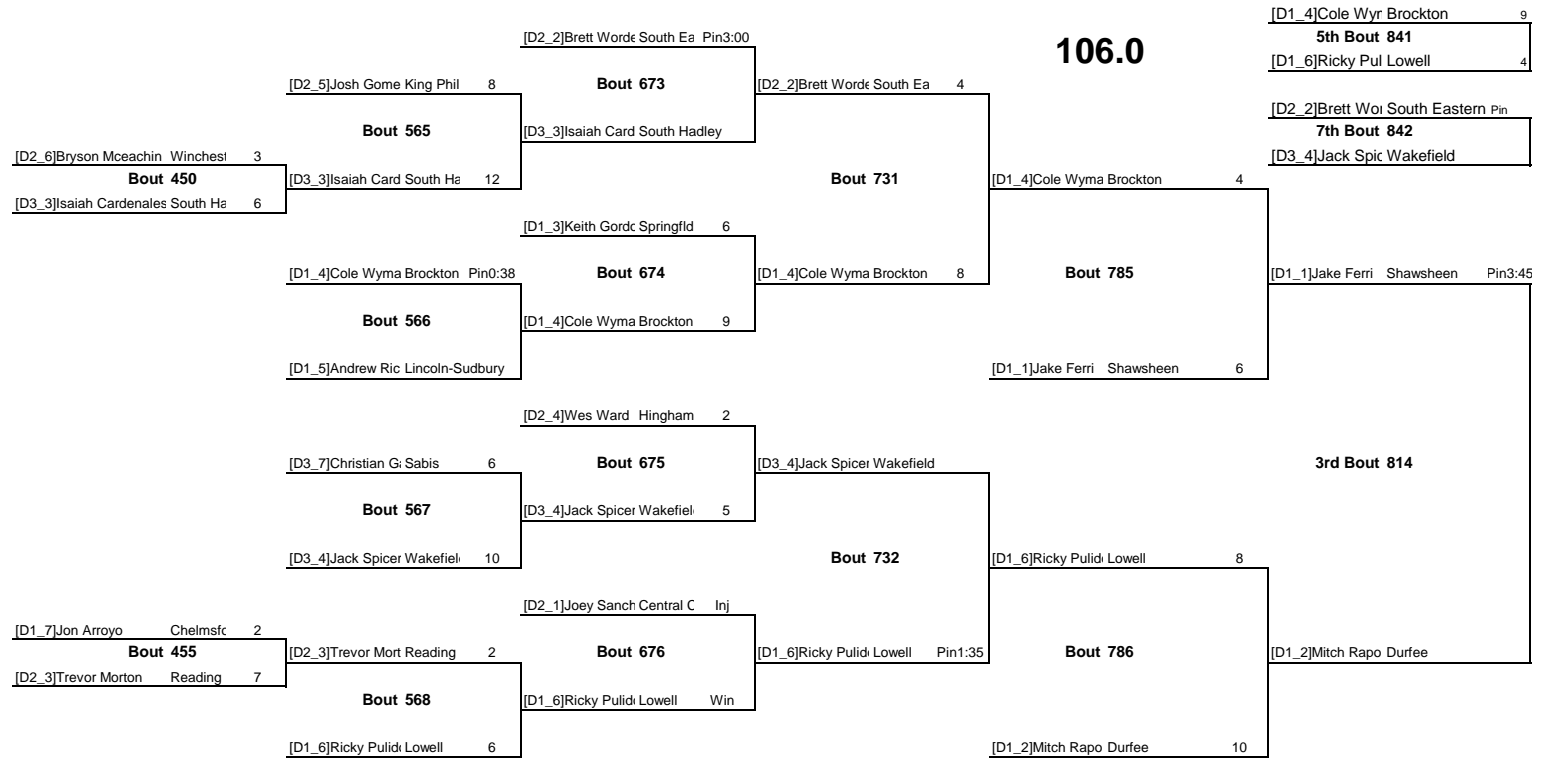

MIAA All State Tournament