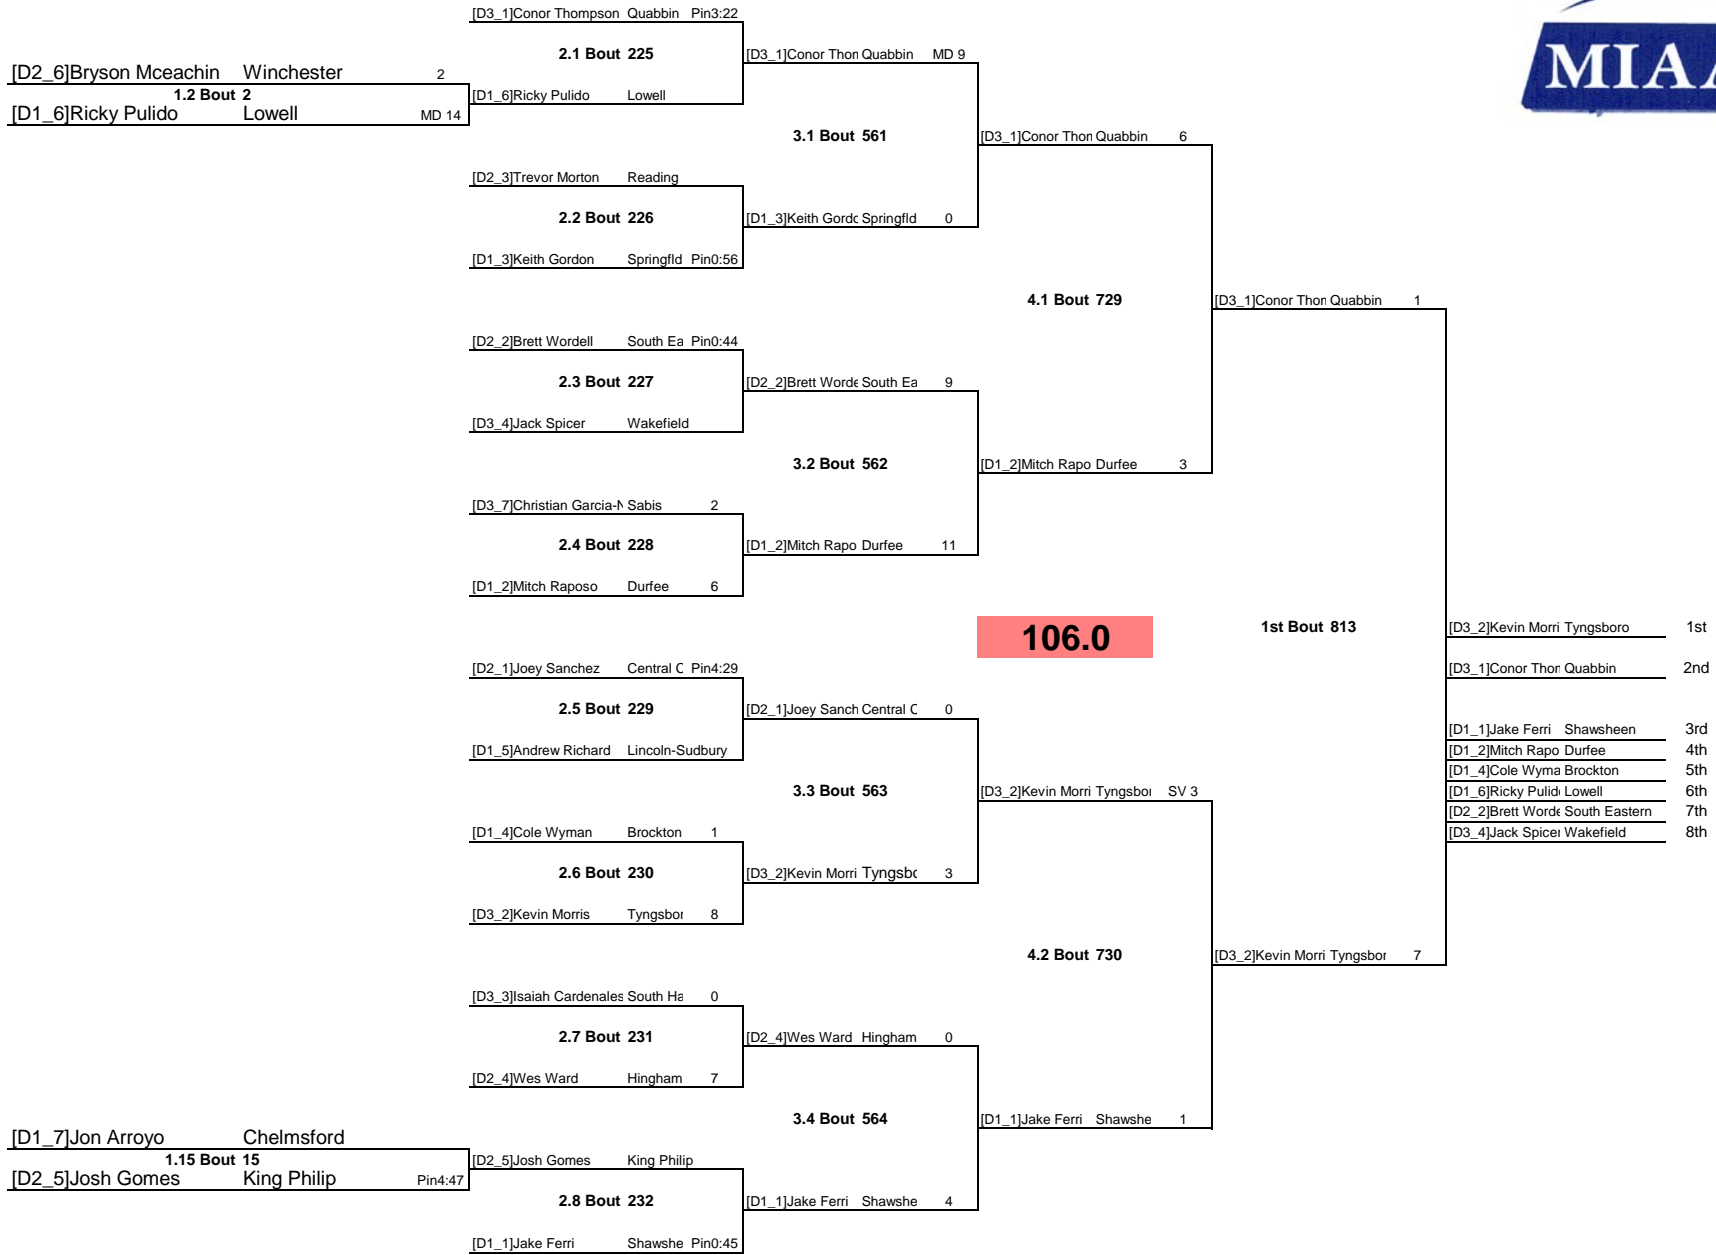

MIAA All State Tournament