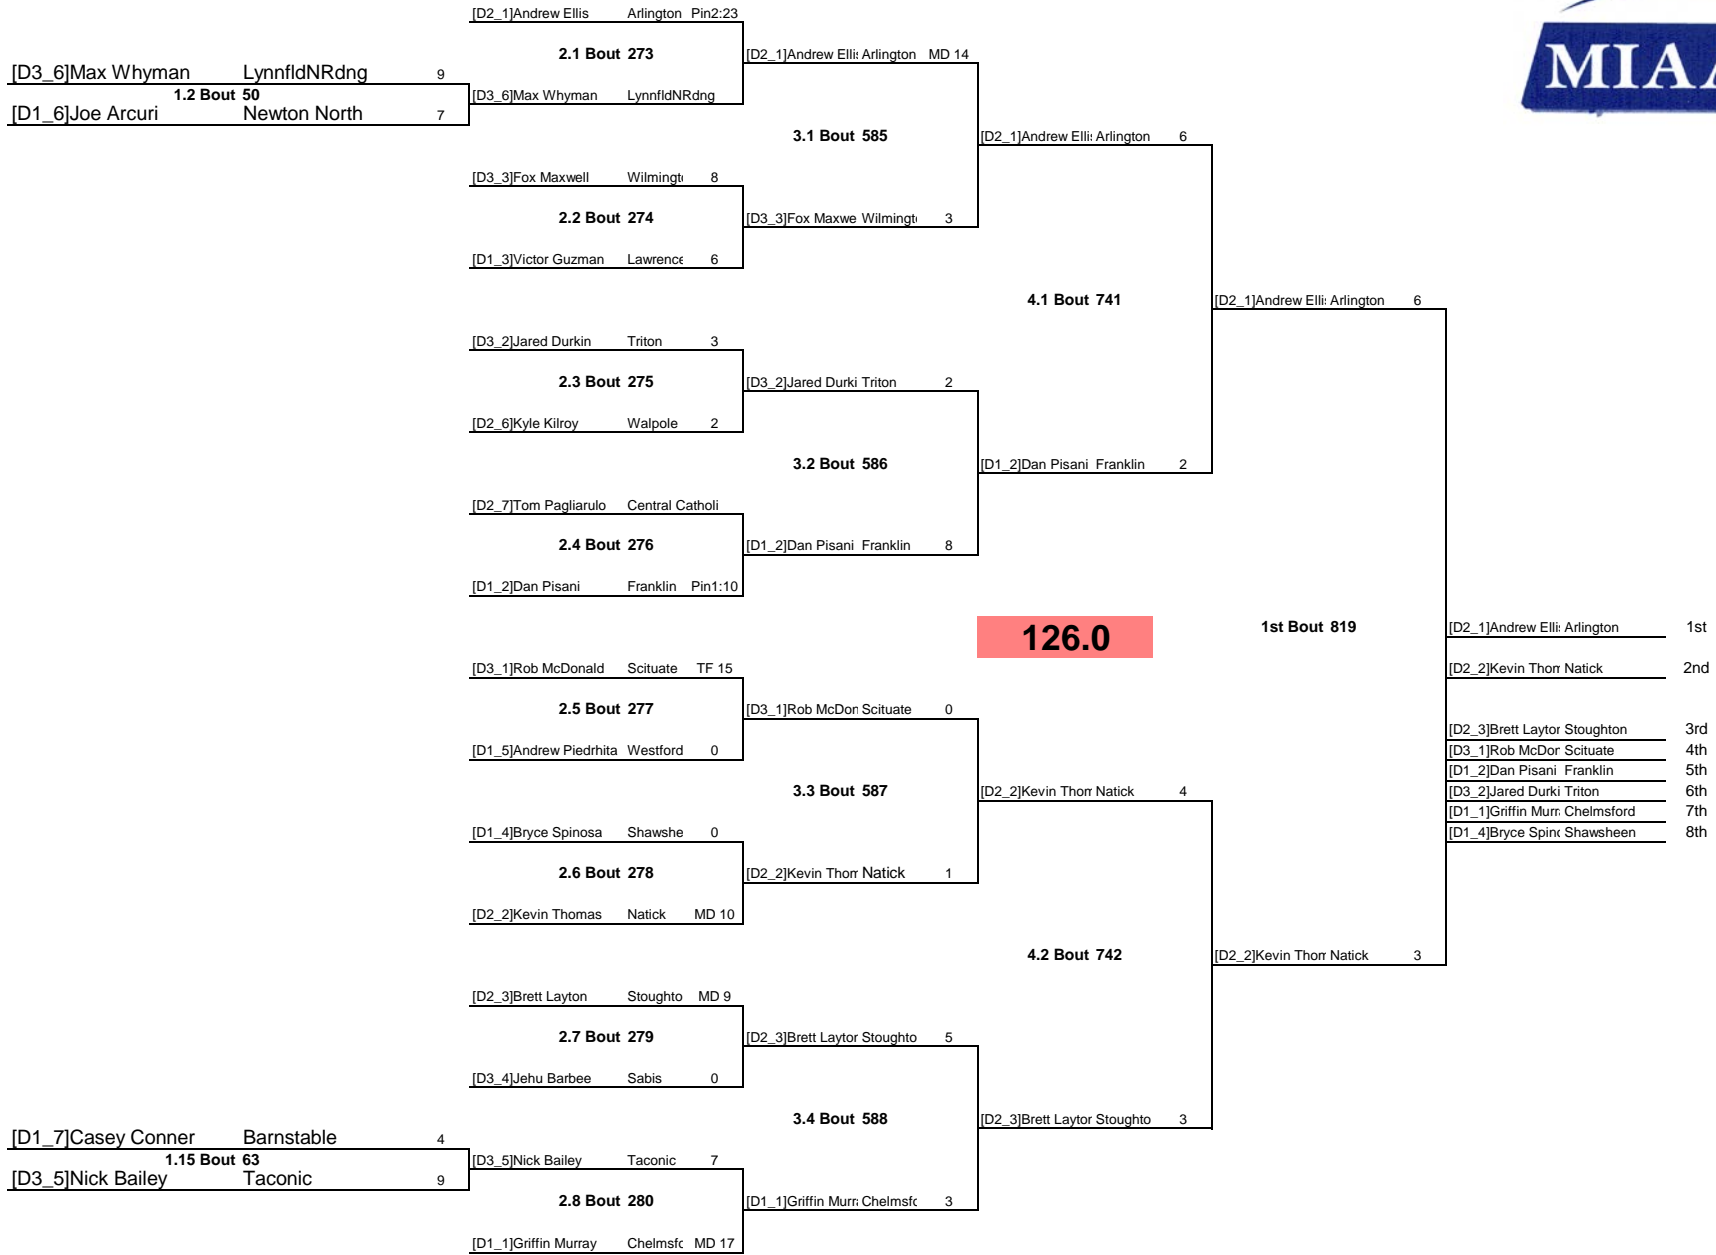

87	Masconomet	3
88	Tewksbury	3
89	Sharon	3
90	South Hadley	2
91	Nauset	2
92	Grgetwn Ipswtch	2
93	Hampden Charter	0
94	West Springfld	0
95	Whittier	0
96	Newton North	0
97	Southwick	0
98	Frontier	0
99	Walpole	0
100	Greater Lawrenc	0
101	Essex Tech	0
102	Andover	0
103	BC High	0
104	Rockland	0
105	Holliston	0

MIAA All State Tournament

MIAA All State Tournament

MIAA All State Tournament

113.0

MIAA All State Tournament

MIAA All State Tournament

MIAA All State Tournament

MIAA All State Tournament

MIAA All State Tournament

MIAA All State Tournament

MIAA All State Tournament

MIAA All State Tournament

138.0

MIAA All State Tournament

MIAA All State Tournament

MIAA All State Tournament