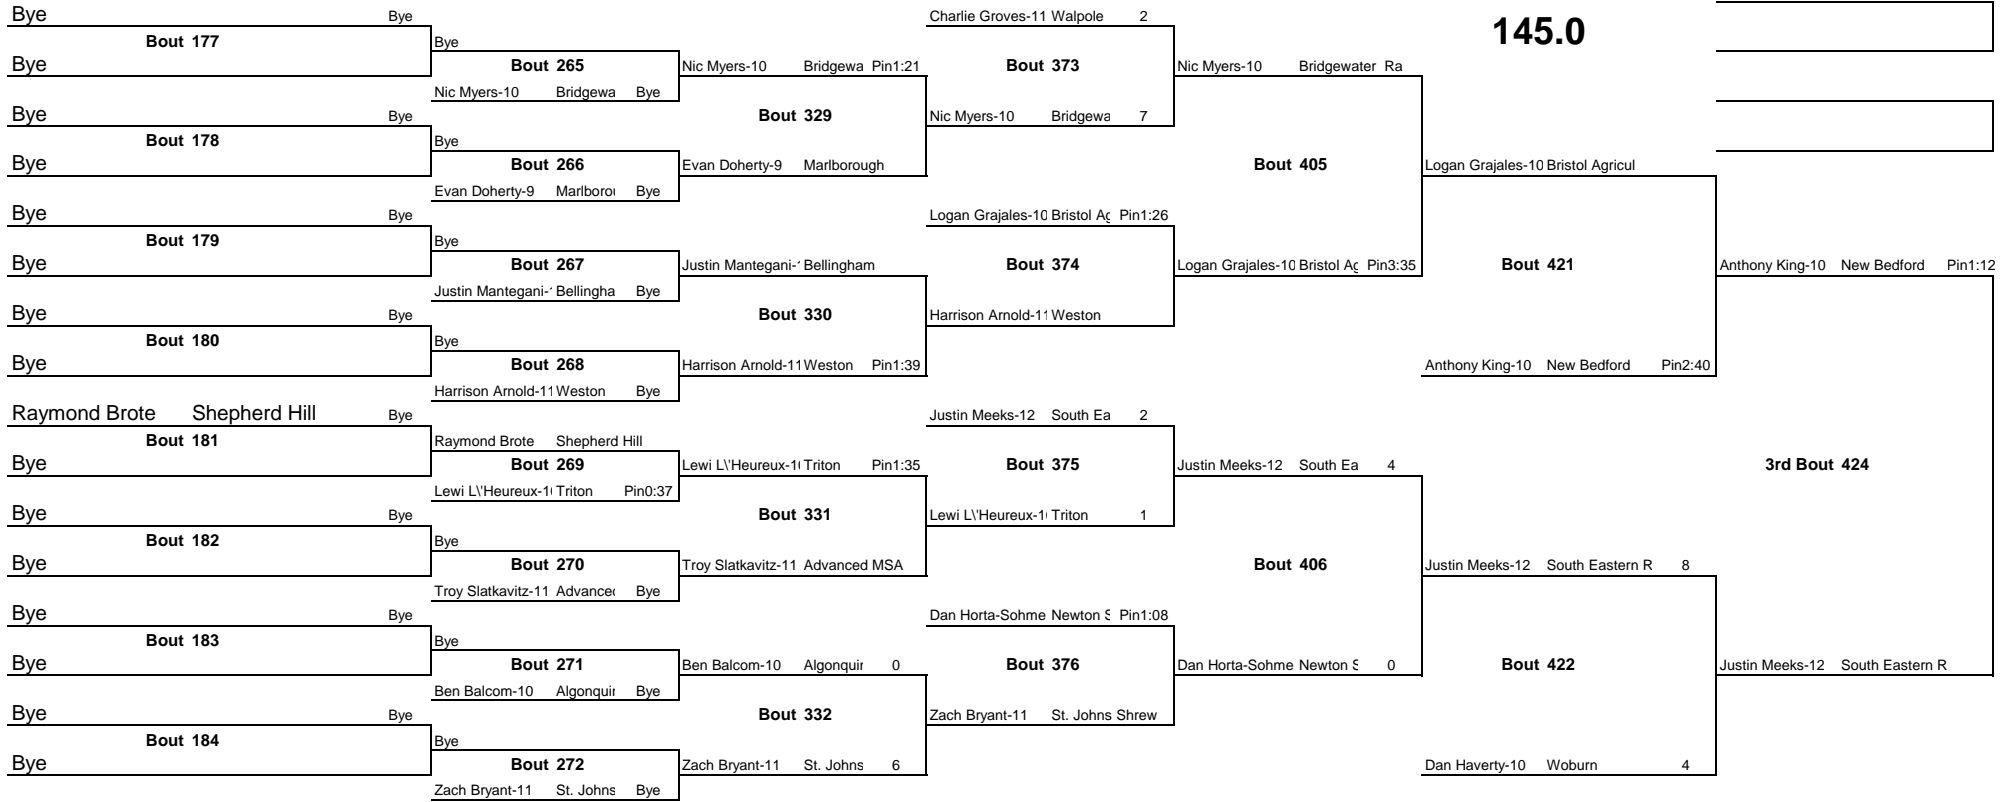

Marlboro Early Bird Tournament 2014

Note: All TIMES are ESTIMATES ONLY

Marlboro Early Bird Tournament 2014

Note: All TIMES are ESTIMATES ONLY

Marlboro Early Bird Tournament 2014

Note:All TIMES are ESTIMATES ONLY

Marlboro Early Bird Tournament 2014

Note: All TIMES are ESTIMATES ONLY

Marlboro Early Bird Tournament 2014

145.0

Note: All TIMES are ESTIMATES ONLY

### Marlboro Early Bird Tournament 2014

Marlboro Early Bird Tournament 2014

Marlboro Early Bird Tournament 2014

Marlboro Early Bird Tournament 2014

Note: All TIMES are ESTIMATES ONLY

### Marlboro Early Bird Tournament 2014

Note: All TIMES are ESTIMATES ONLY

Marlboro Early Bird Tournament 2014