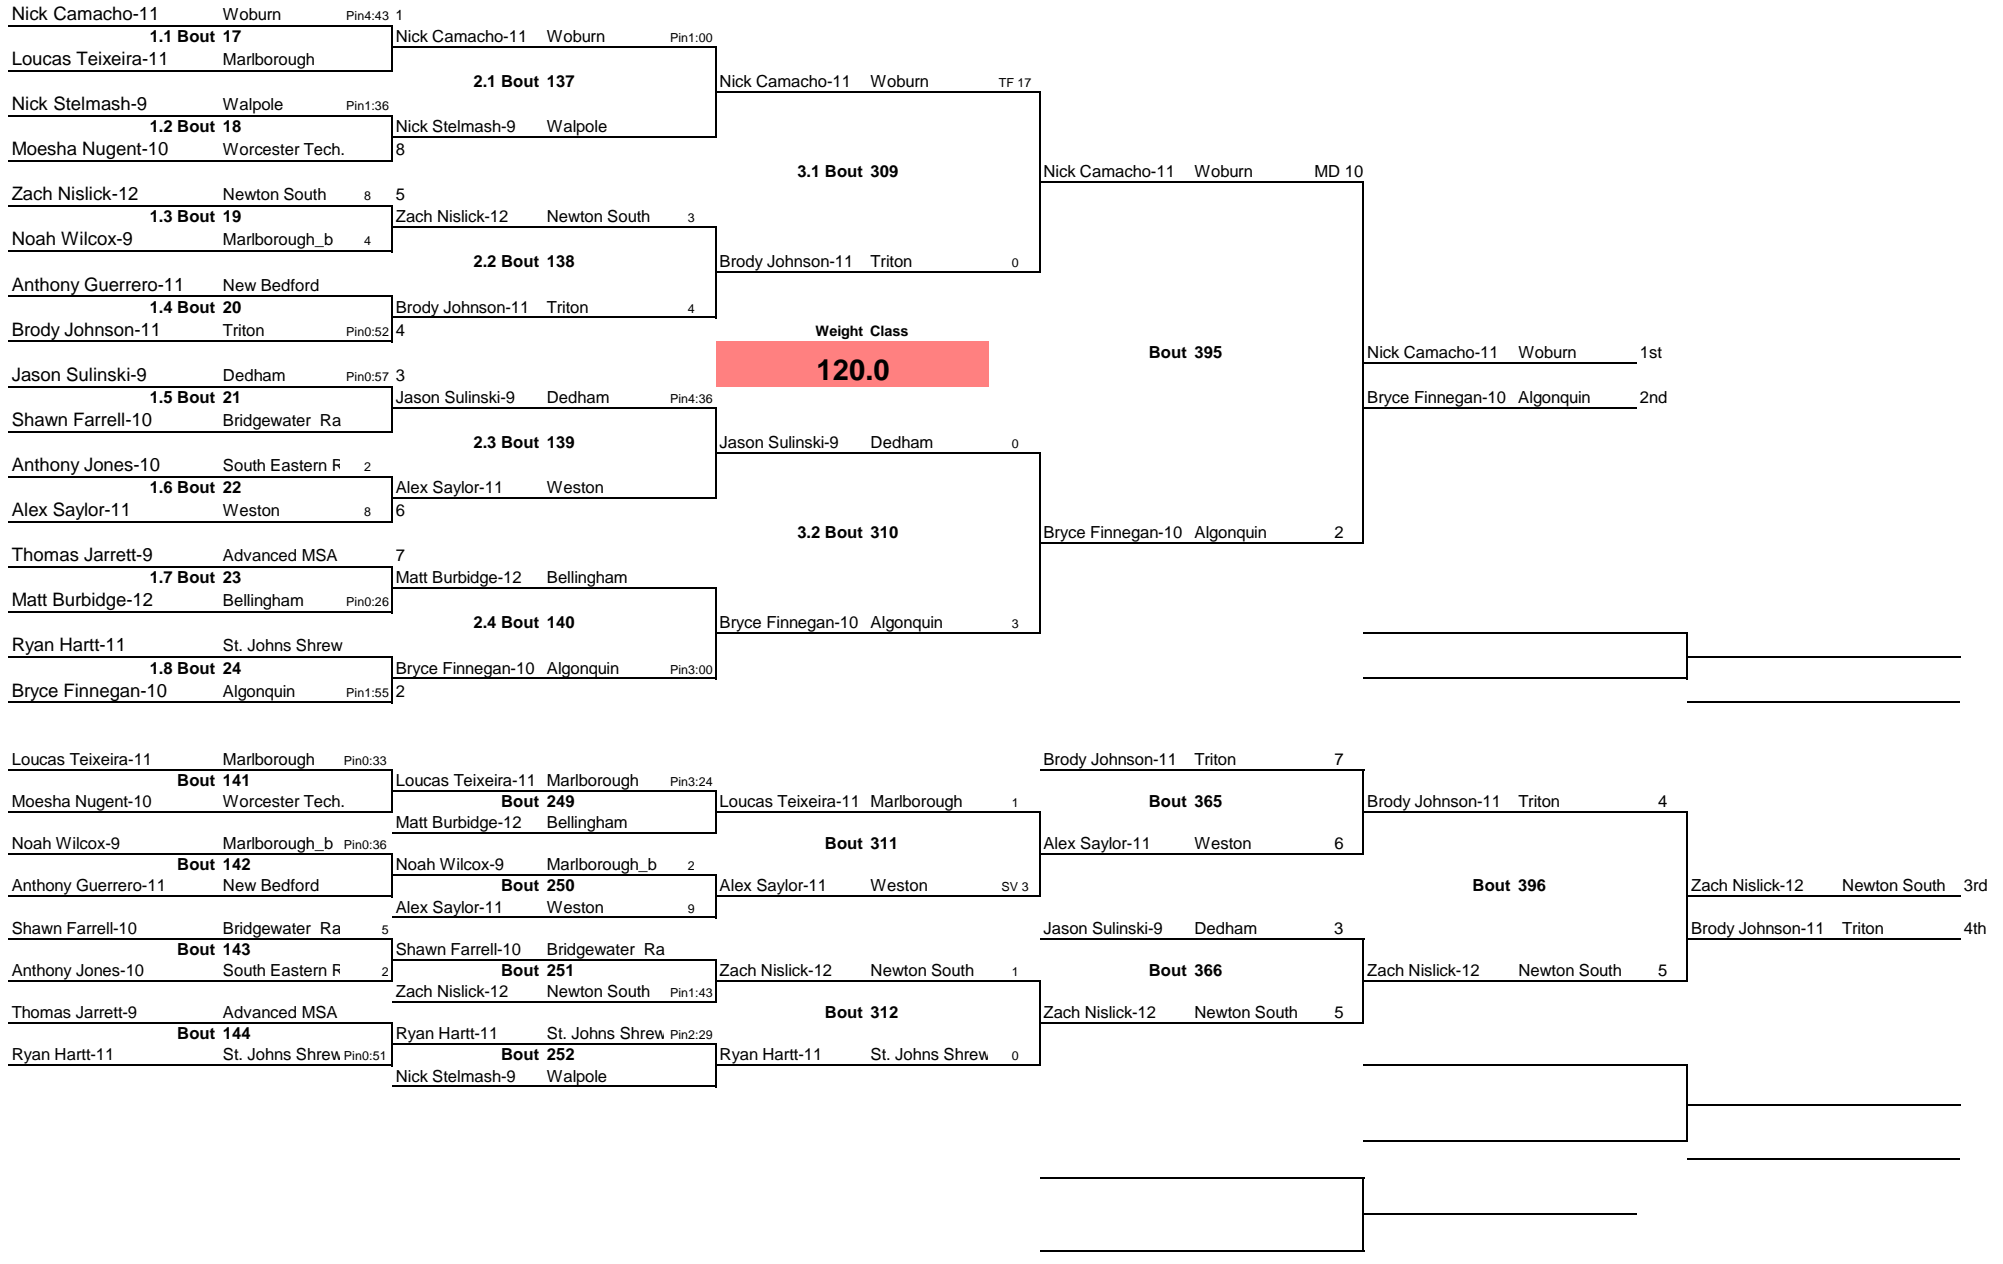

Marlboro Early Bird Tournament 2014

Note: All TIMES are ESTIMATES ONLY

Marlboro Early Bird Tournament 2014

Note: All TIMES are ESTIMATES ONLY

Marlboro Early Bird Tournament 2014

Note:All TIMES are ESTIMATES ONLY

Marlboro Early Bird Tournament 2014

Note: All TIMES are ESTIMATES ONLY

Marlboro Early Bird Tournament 2014

145.0

Note: All TIMES are ESTIMATES ONLY

### Marlboro Early Bird Tournament 2014

Marlboro Early Bird Tournament 2014

Marlboro Early Bird Tournament 2014

Marlboro Early Bird Tournament 2014

Note: All TIMES are ESTIMATES ONLY