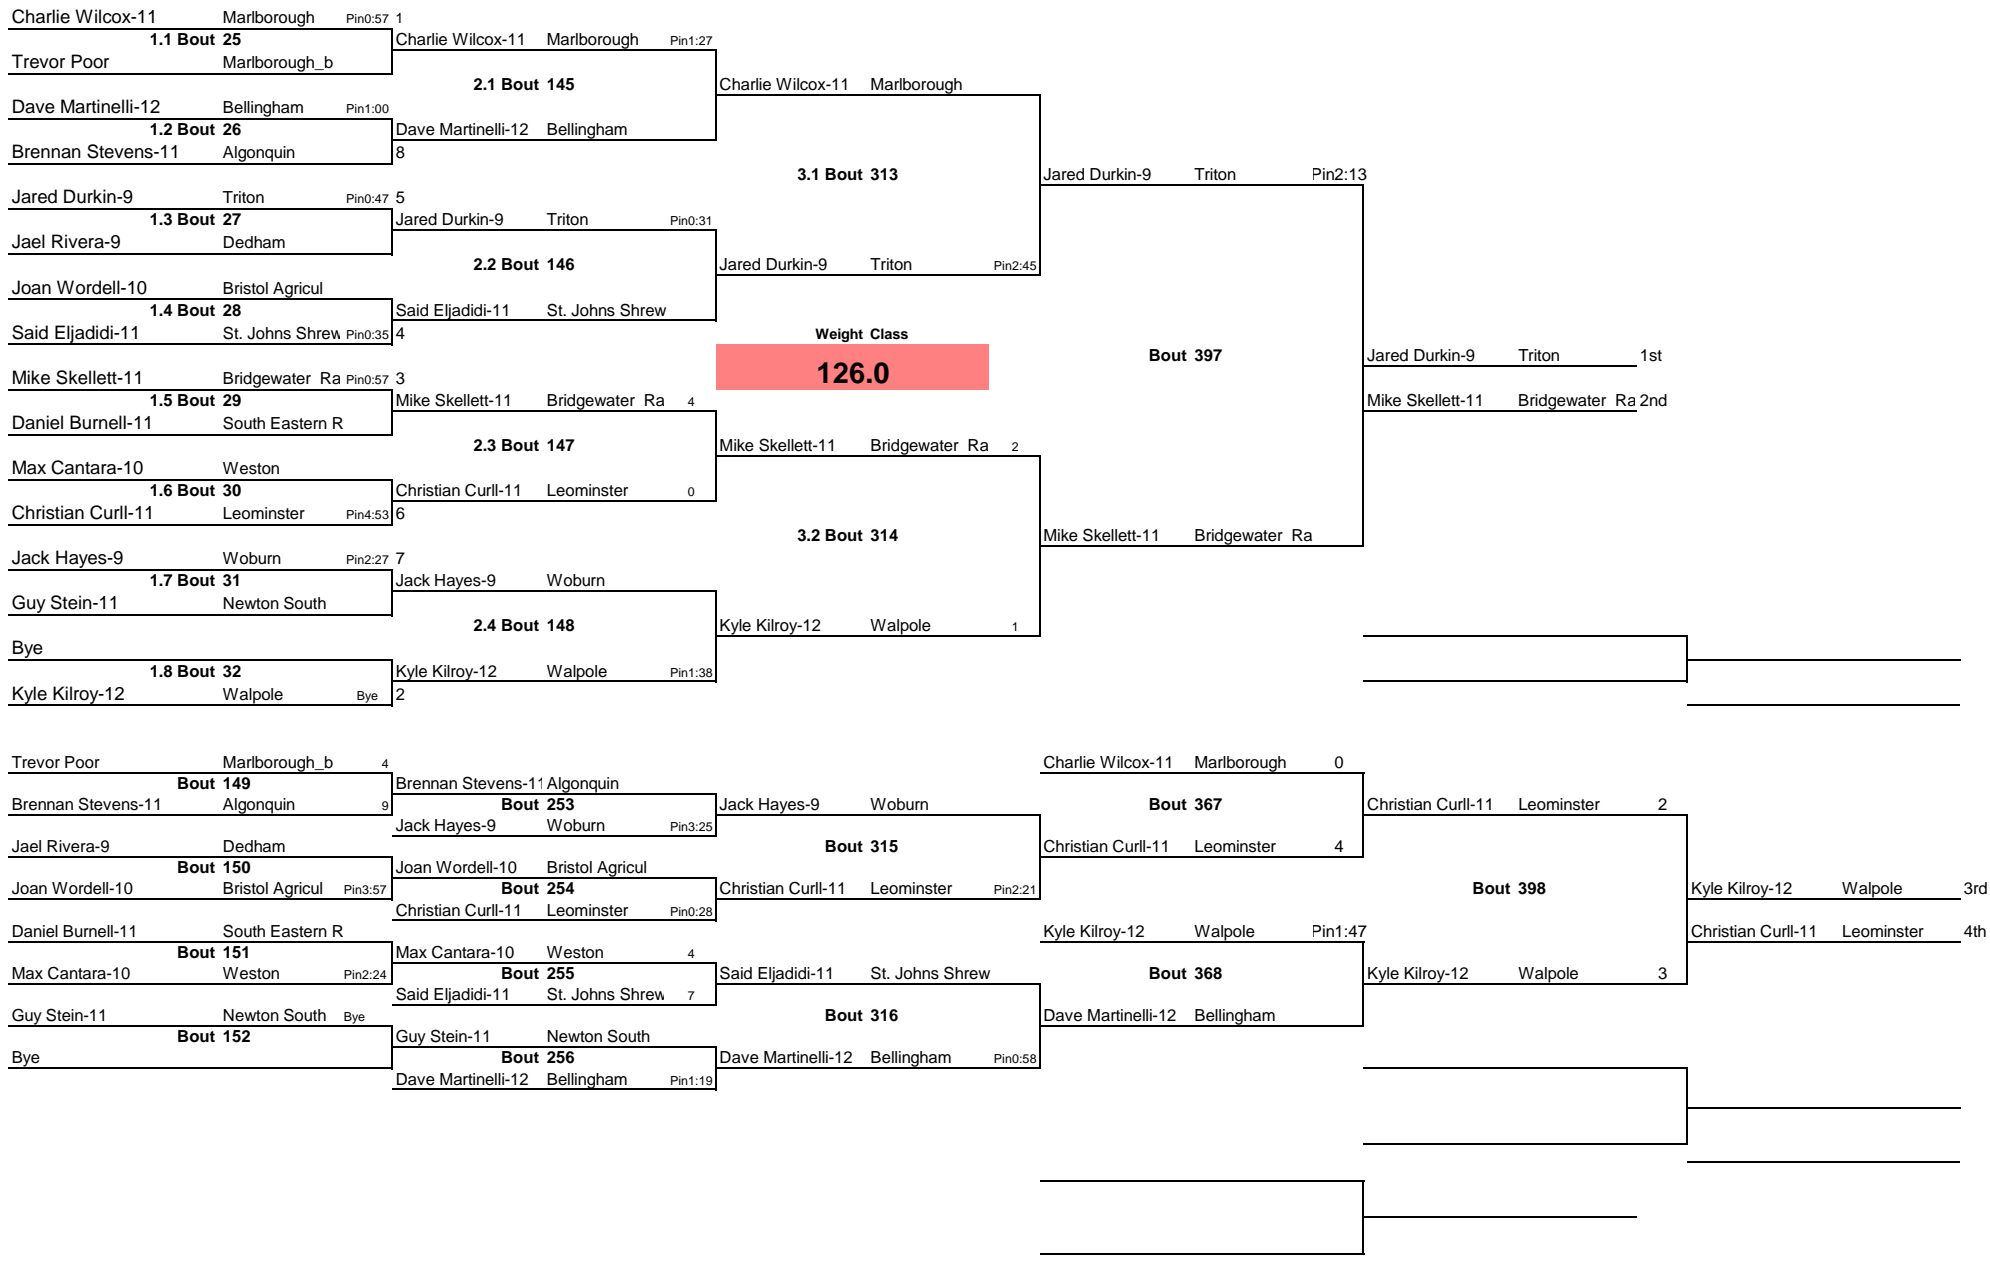

Marlboro Early Bird Tournament 2014

Note: All TIMES are ESTIMATES ONLY

Marlboro Early Bird Tournament 2014

Note: All TIMES are ESTIMATES ONLY

Marlboro Early Bird Tournament 2014

Note:All TIMES are ESTIMATES ONLY

Marlboro Early Bird Tournament 2014

Note: All TIMES are ESTIMATES ONLY

Marlboro Early Bird Tournament 2014

145.0

Note: All TIMES are ESTIMATES ONLY

### Marlboro Early Bird Tournament 2014

Marlboro Early Bird Tournament 2014

Marlboro Early Bird Tournament 2014

Marlboro Early Bird Tournament 2014

Note: All TIMES are ESTIMATES ONLY