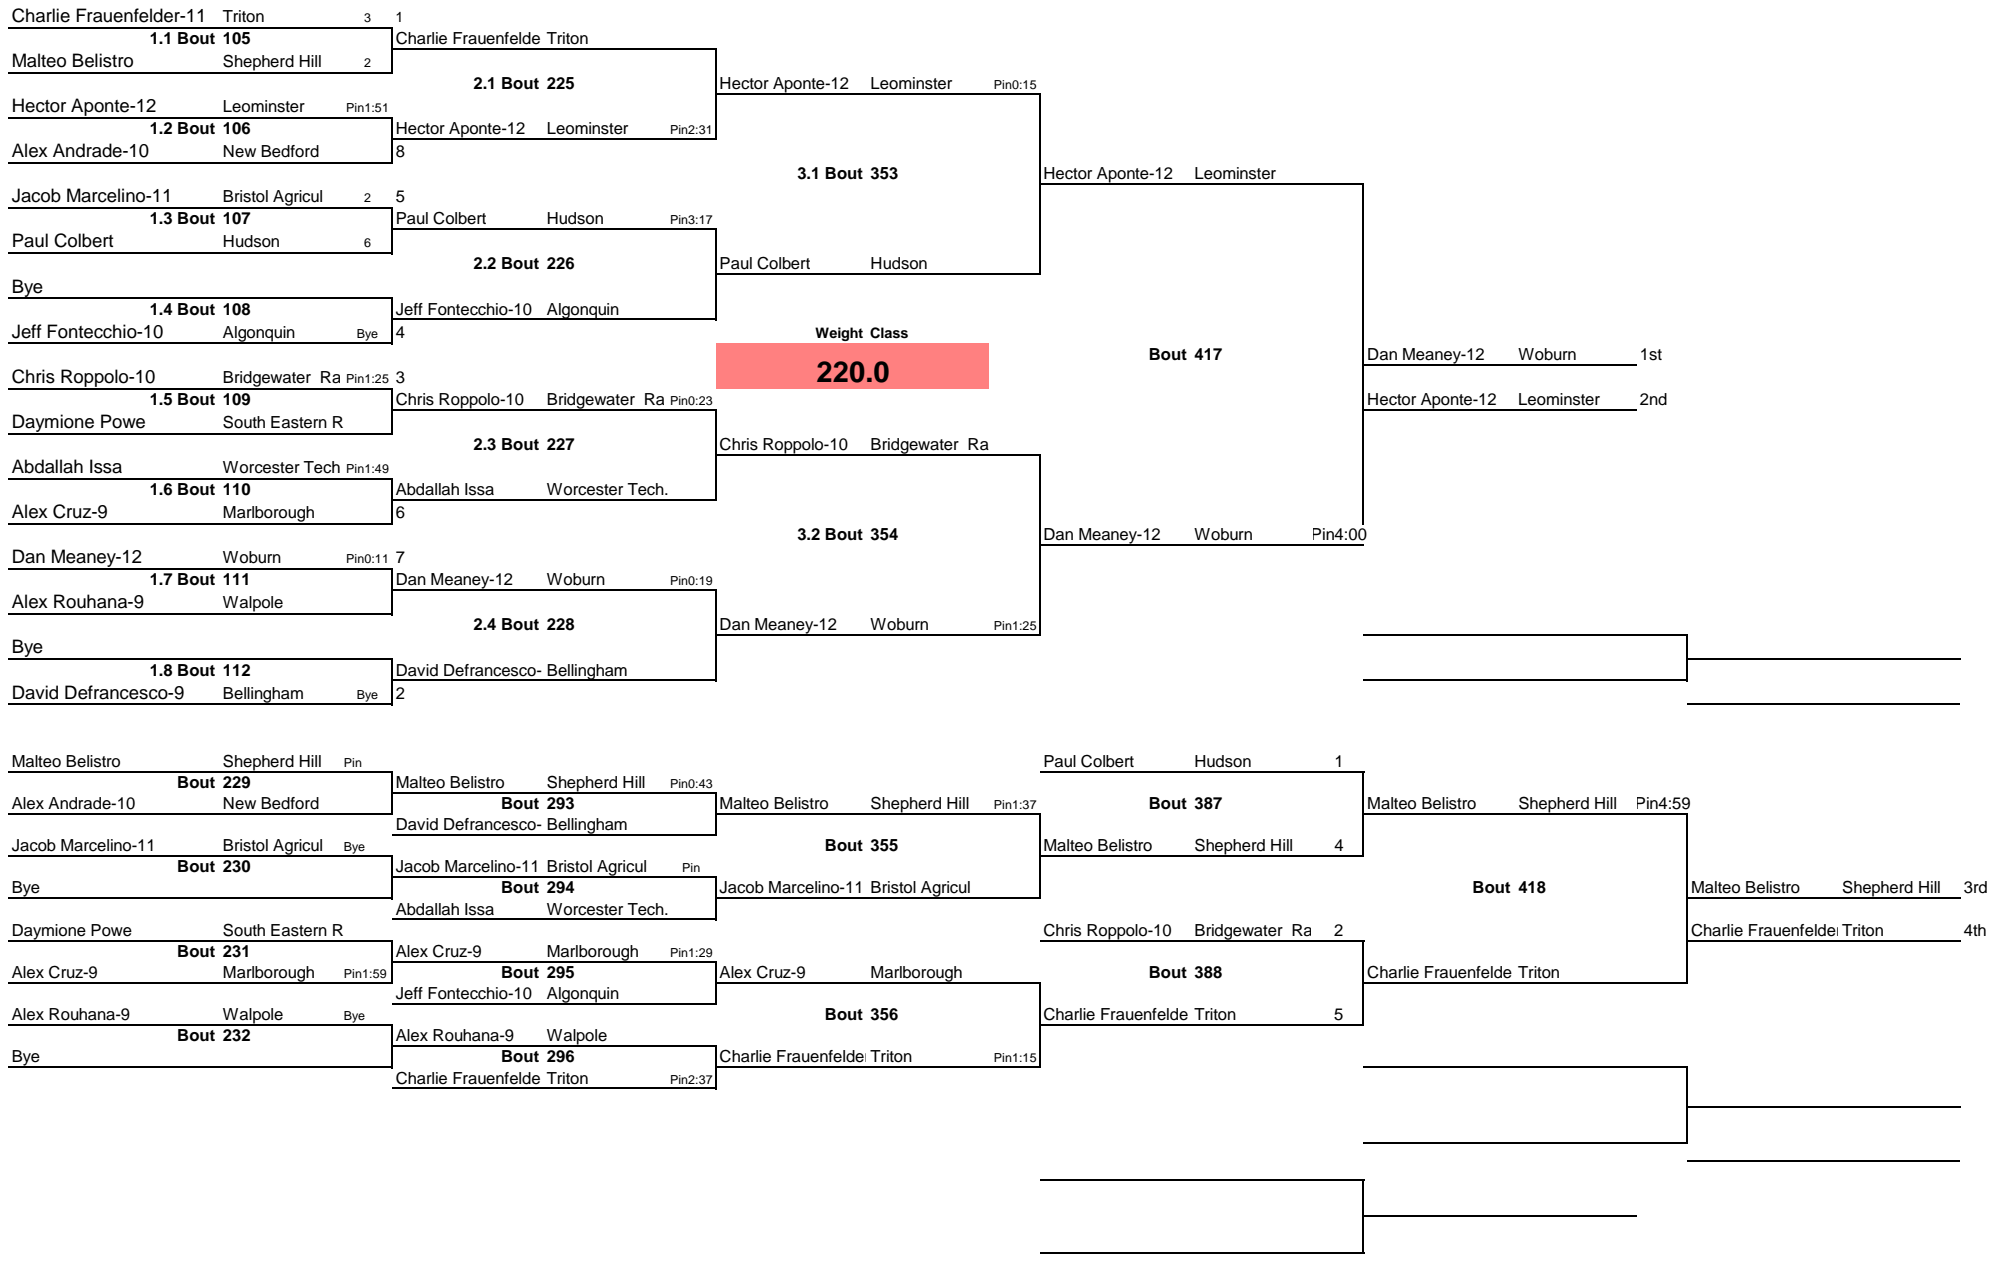

Marlboro Early Bird Tournament 2014

Note: All TIMES are ESTIMATES ONLY

Marlboro Early Bird Tournament 2014

145.0

Note: All TIMES are ESTIMATES ONLY

### Marlboro Early Bird Tournament 2014

Marlboro Early Bird Tournament 2014

Marlboro Early Bird Tournament 2014

Marlboro Early Bird Tournament 2014

Note: All TIMES are ESTIMATES ONLY

### Marlboro Early Bird Tournament 2014

Note: All TIMES are ESTIMATES ONLY

Marlboro Early Bird Tournament 2014