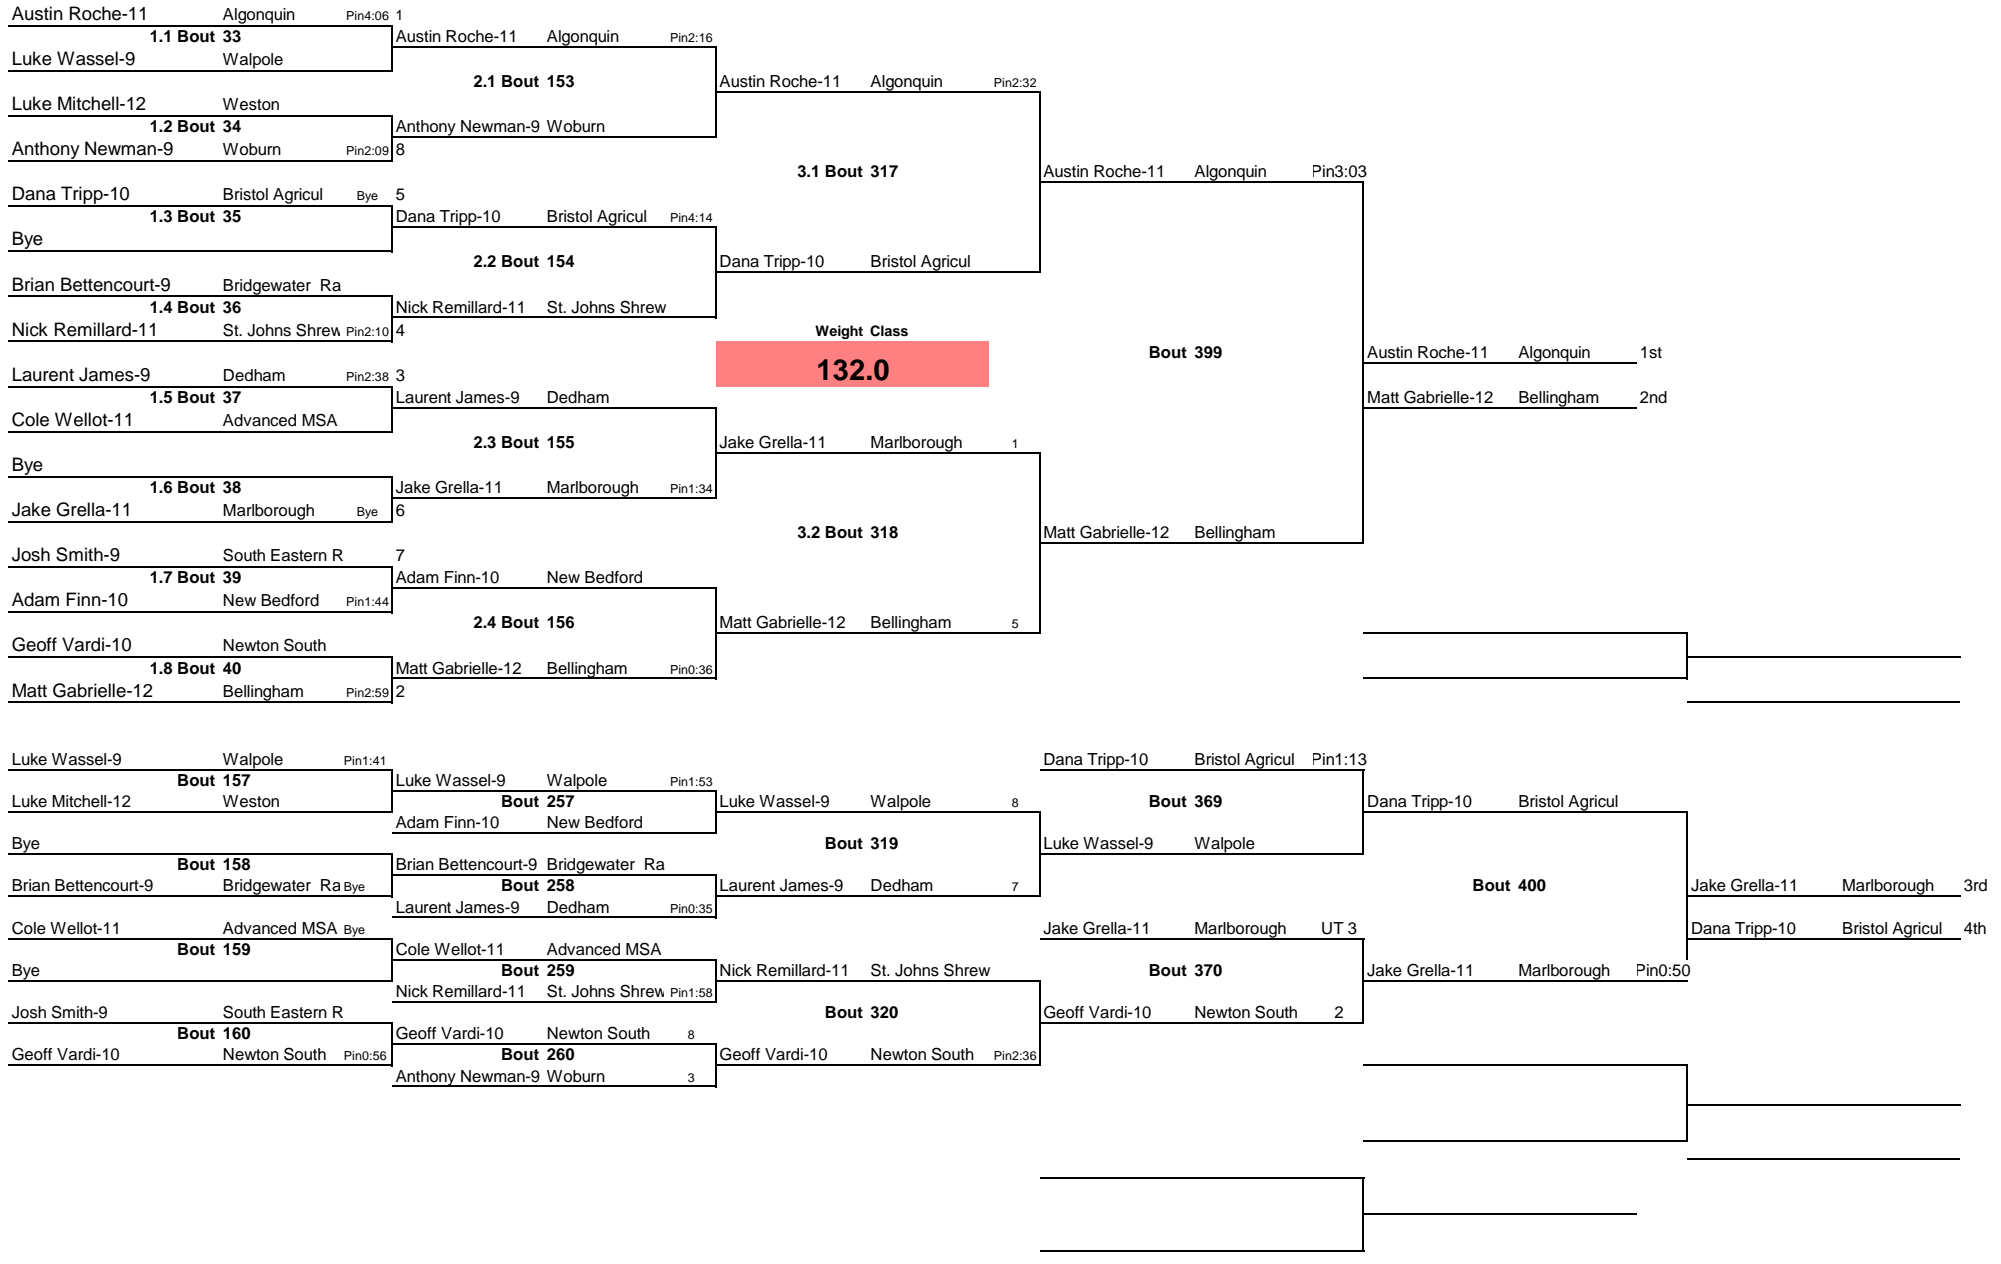

Marlboro Early Bird Tournament 2014

Note: All TIMES are ESTIMATES ONLY

Marlboro Early Bird Tournament 2014

Note: All TIMES are ESTIMATES ONLY

Marlboro Early Bird Tournament 2014

Note:All TIMES are ESTIMATES ONLY

Marlboro Early Bird Tournament 2014

Note: All TIMES are ESTIMATES ONLY

Marlboro Early Bird Tournament 2014

145.0

Note: All TIMES are ESTIMATES ONLY

### Marlboro Early Bird Tournament 2014

Marlboro Early Bird Tournament 2014

Marlboro Early Bird Tournament 2014

Marlboro Early Bird Tournament 2014

Note: All TIMES are ESTIMATES ONLY