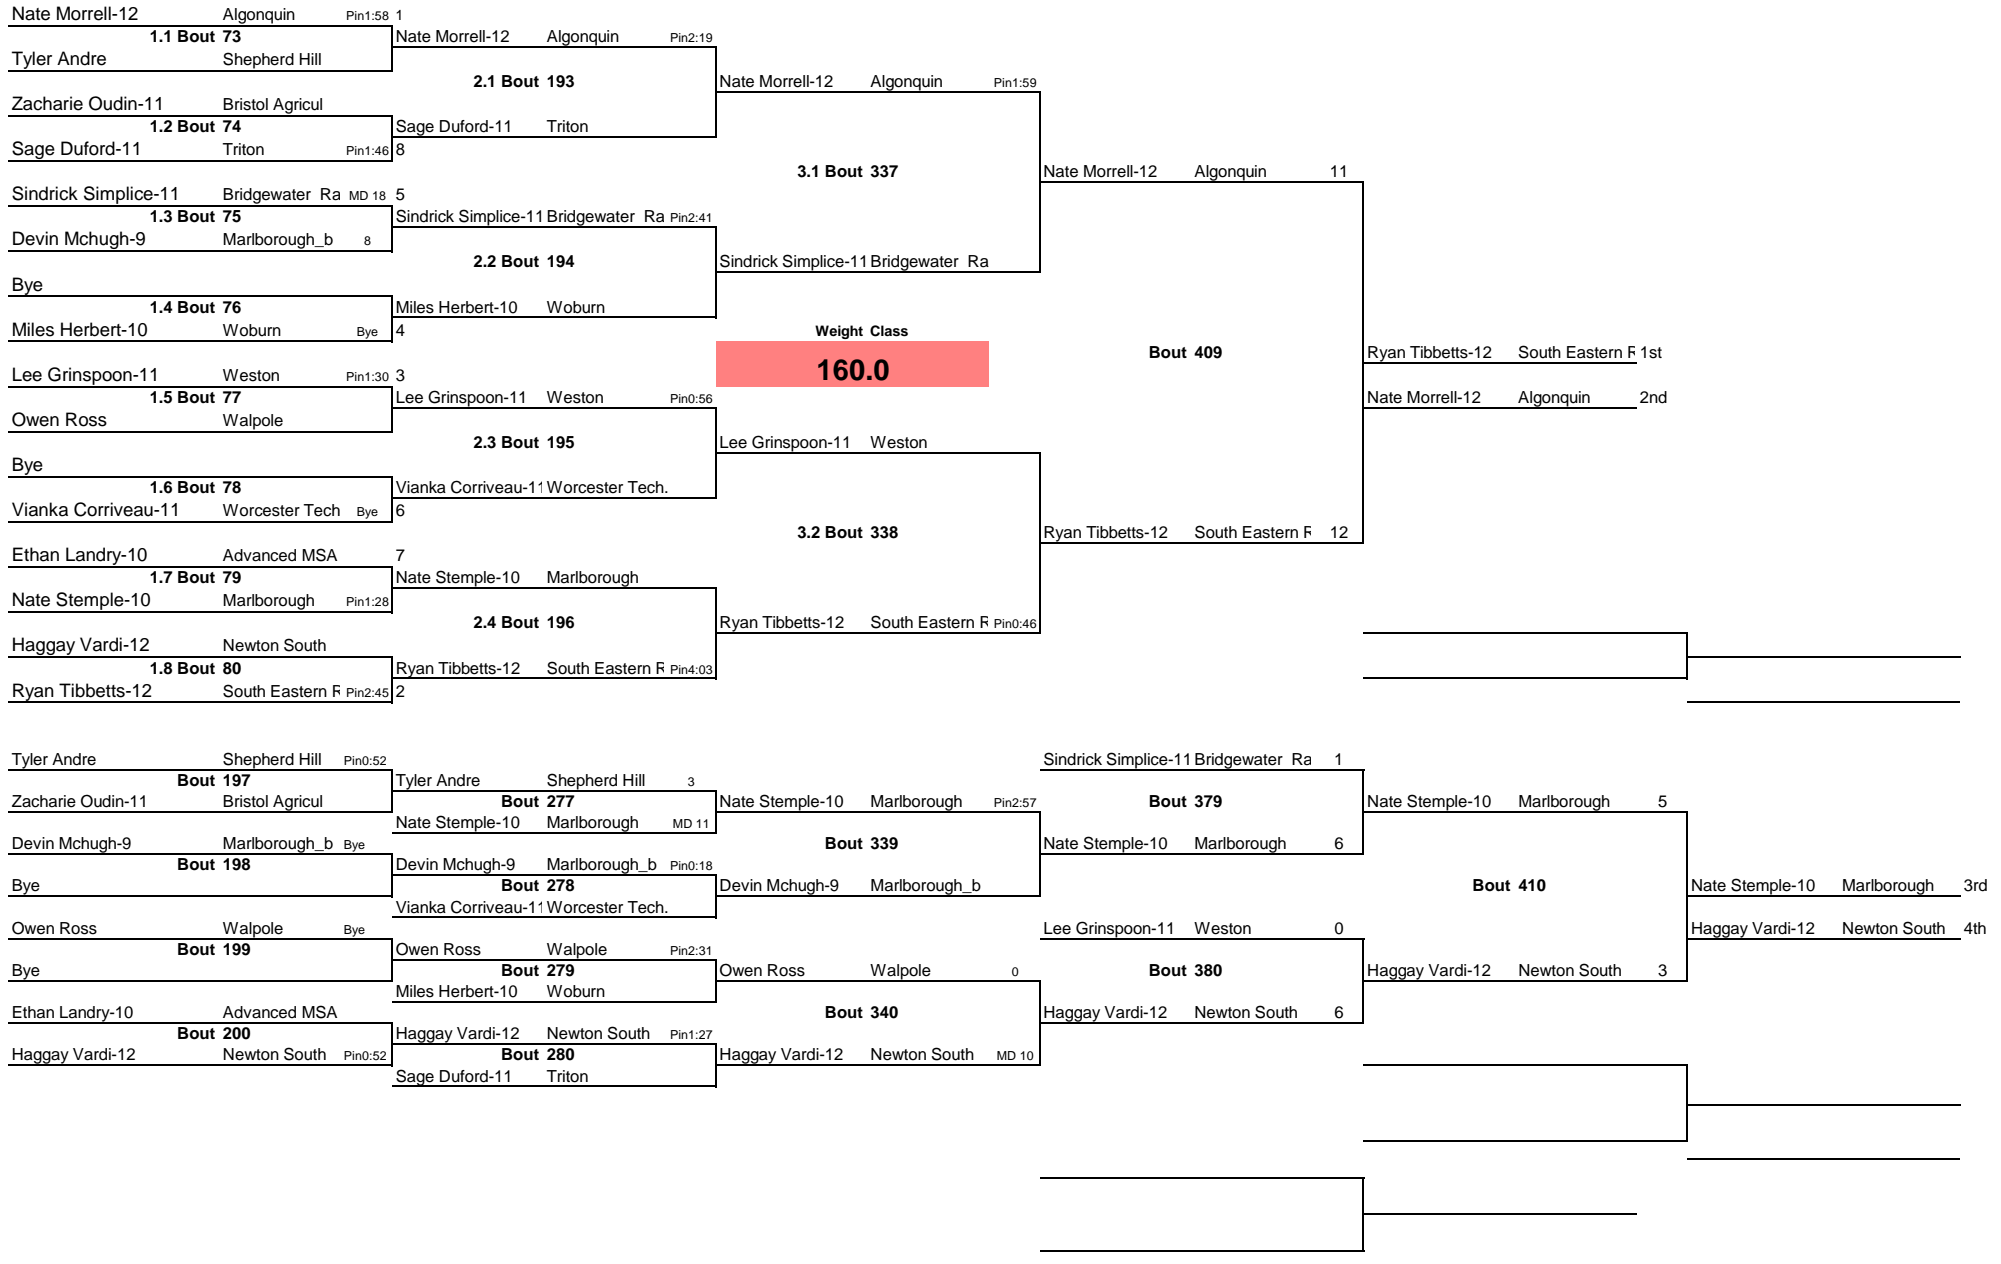

Marlboro Early Bird Tournament 2014

Note: All TIMES are ESTIMATES ONLY

Marlboro Early Bird Tournament 2014

Note: All TIMES are ESTIMATES ONLY

Marlboro Early Bird Tournament 2014

Note:All TIMES are ESTIMATES ONLY

Marlboro Early Bird Tournament 2014

Note: All TIMES are ESTIMATES ONLY

Marlboro Early Bird Tournament 2014

145.0

Note: All TIMES are ESTIMATES ONLY

### Marlboro Early Bird Tournament 2014

Marlboro Early Bird Tournament 2014

Marlboro Early Bird Tournament 2014

Marlboro Early Bird Tournament 2014

Note: All TIMES are ESTIMATES ONLY

### Marlboro Early Bird Tournament 2014

Note: All TIMES are ESTIMATES ONLY

Marlboro Early Bird Tournament 2014