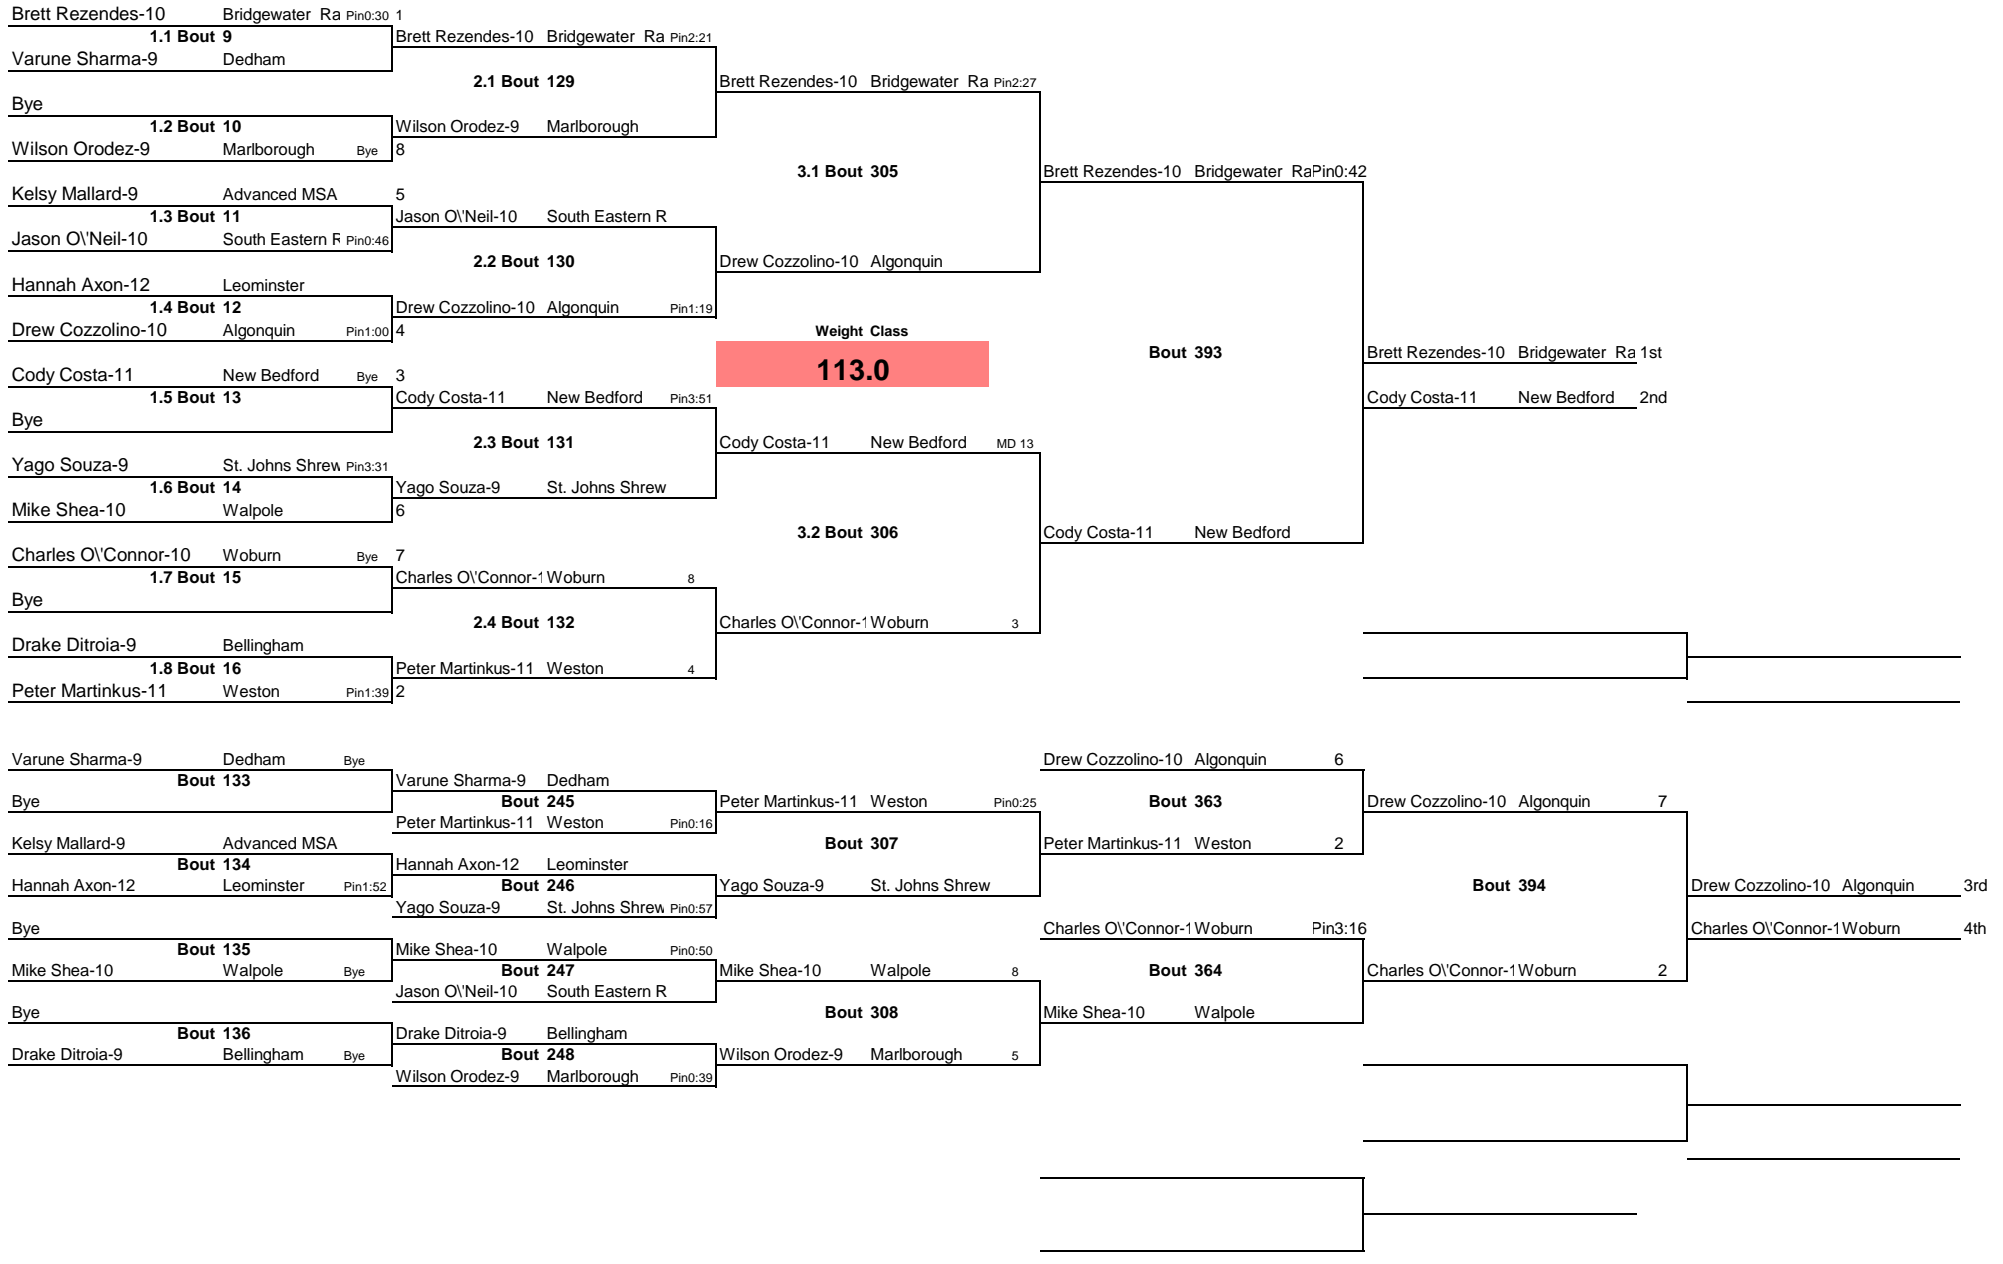

## Team Scores

	<u>Team Code</u>	<u>Score</u>
1st	<a href="#"><u>Algonquin</u></a>	174
2nd	<a href="#"><u>Triton</u></a>	144
3rd	<a href="#"><u>Woburn</u></a>	131
4th	<a href="#"><u>Newton South</u></a>	115
5th	<a href="#"><u>Marlborough</u></a>	112
6th	<a href="#"><u>South Eastern Regional</u></a>	99.5
7th	<a href="#"><u>New Bedford</u></a>	96
8th	<a href="#"><u>Walpole</u></a>	84
9th	<a href="#"><u>Leominster</u></a>	75
10th	<a href="#"><u>Dedham</u></a>	67
11th	<a href="#"><u>St. Johns Shrew</u></a>	62
12th	<a href="#"><u>Weston</u></a>	61
13th	<a href="#"><u>Bristol Agricul</u></a>	51
14th	<a href="#"><u>Shepherd Hill</u></a>	45.5
15th	<a href="#"><u>Advanced MSA</u></a>	36
16th	<a href="#"><u>Hudson</u></a>	28
17th	<a href="#"><u>Worcester Tech.</u></a>	9

Marlboro Early Bird Tournament 2014

Note: All TIMES are ESTIMATES ONLY

Marlboro Early Bird Tournament 2014

Note: All TIMES are ESTIMATES ONLY

Marlboro Early Bird Tournament 2014

Note:All TIMES are ESTIMATES ONLY