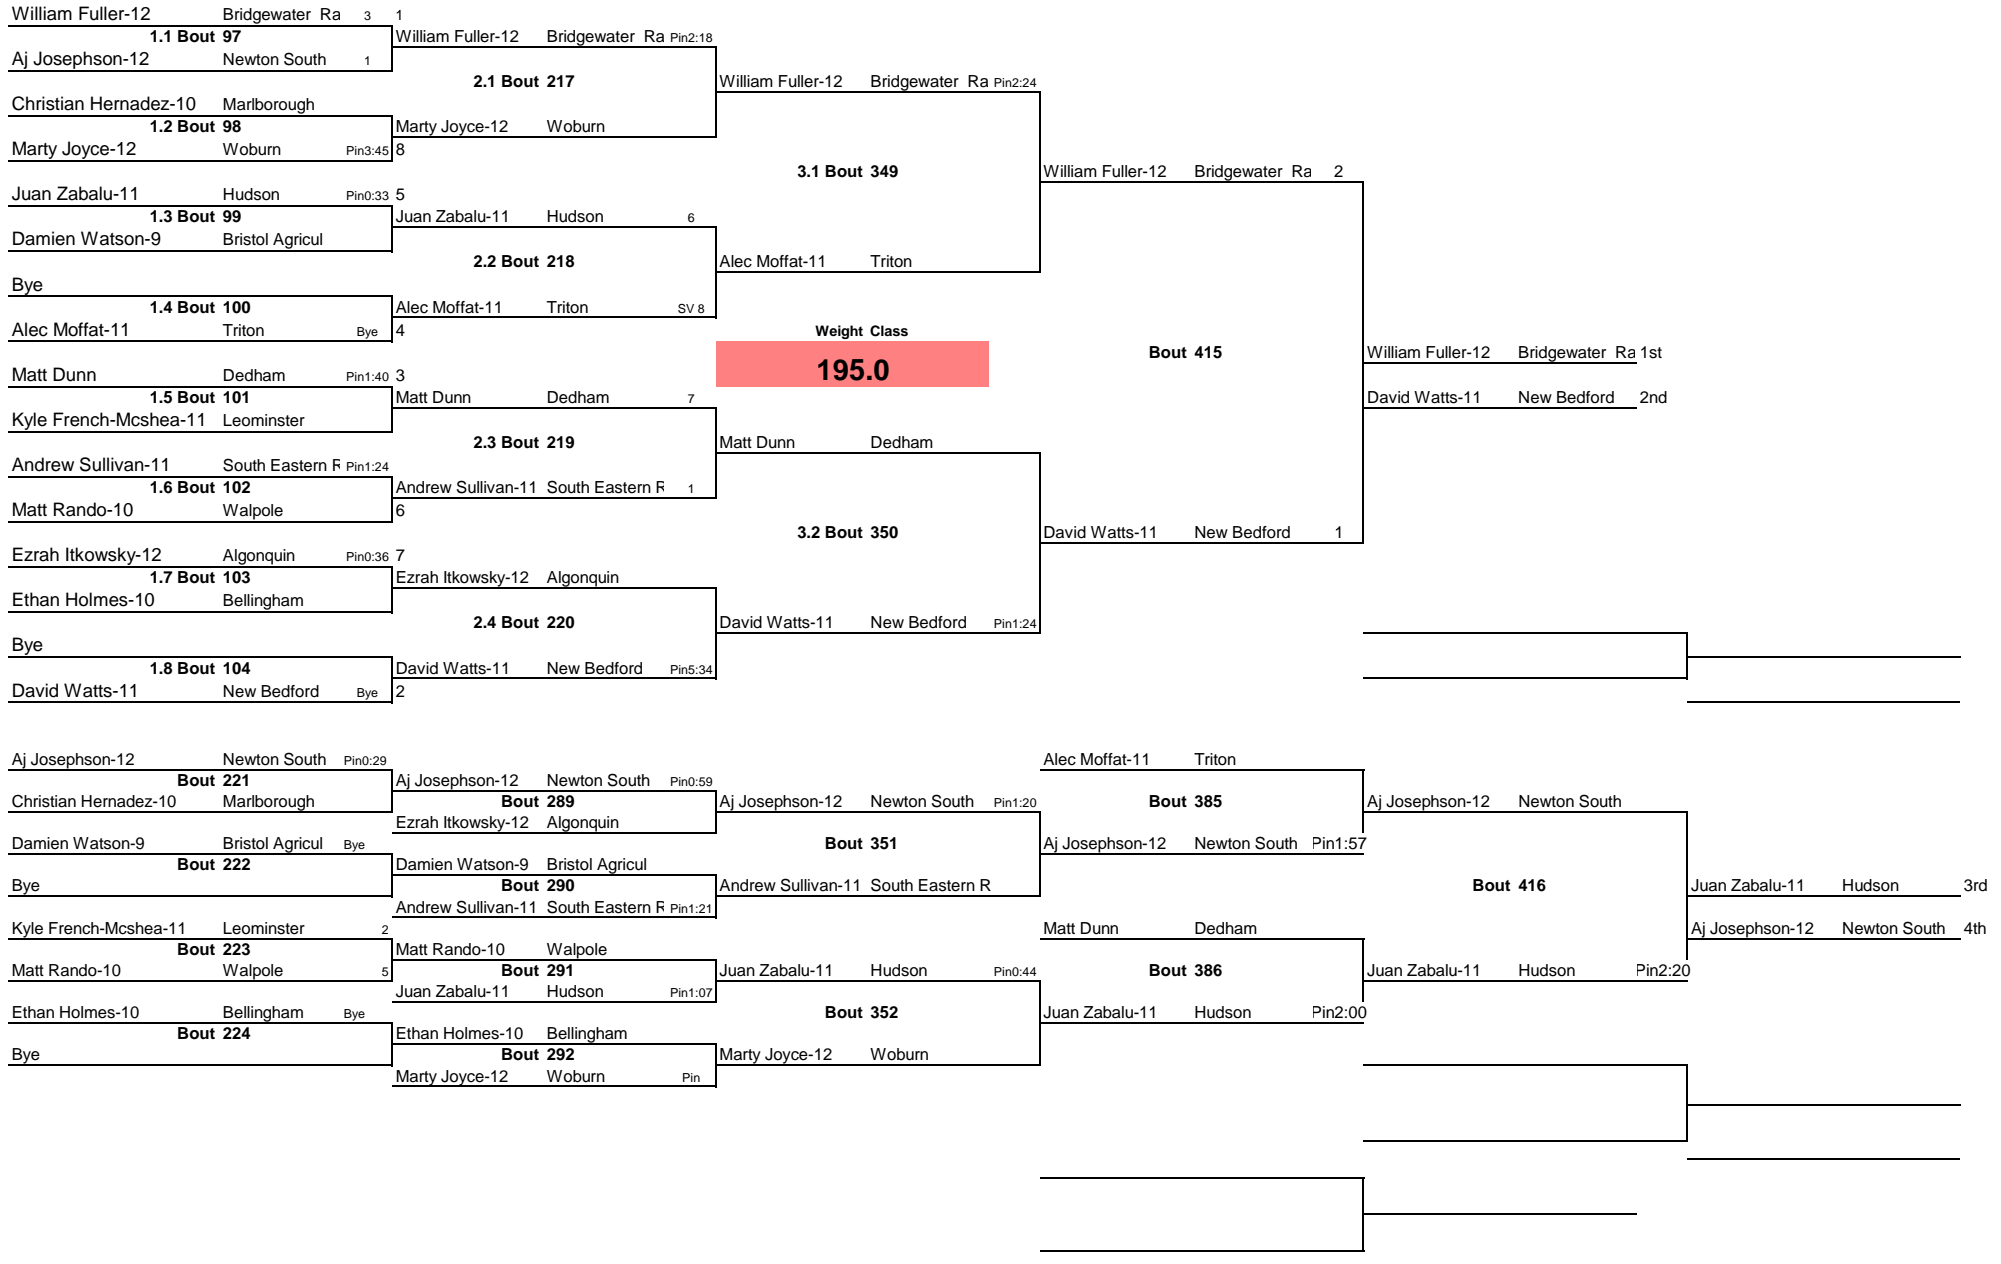

Marlboro Early Bird Tournament 2014

Note: All TIMES are ESTIMATES ONLY

Marlboro Early Bird Tournament 2014

Note: All TIMES are ESTIMATES ONLY

Marlboro Early Bird Tournament 2014

Note:All TIMES are ESTIMATES ONLY

Marlboro Early Bird Tournament 2014

Note: All TIMES are ESTIMATES ONLY

Marlboro Early Bird Tournament 2014

145.0

Note: All TIMES are ESTIMATES ONLY

### Marlboro Early Bird Tournament 2014

Marlboro Early Bird Tournament 2014

Marlboro Early Bird Tournament 2014

Marlboro Early Bird Tournament 2014

Note: All TIMES are ESTIMATES ONLY

### Marlboro Early Bird Tournament 2014

Note: All TIMES are ESTIMATES ONLY

Marlboro Early Bird Tournament 2014