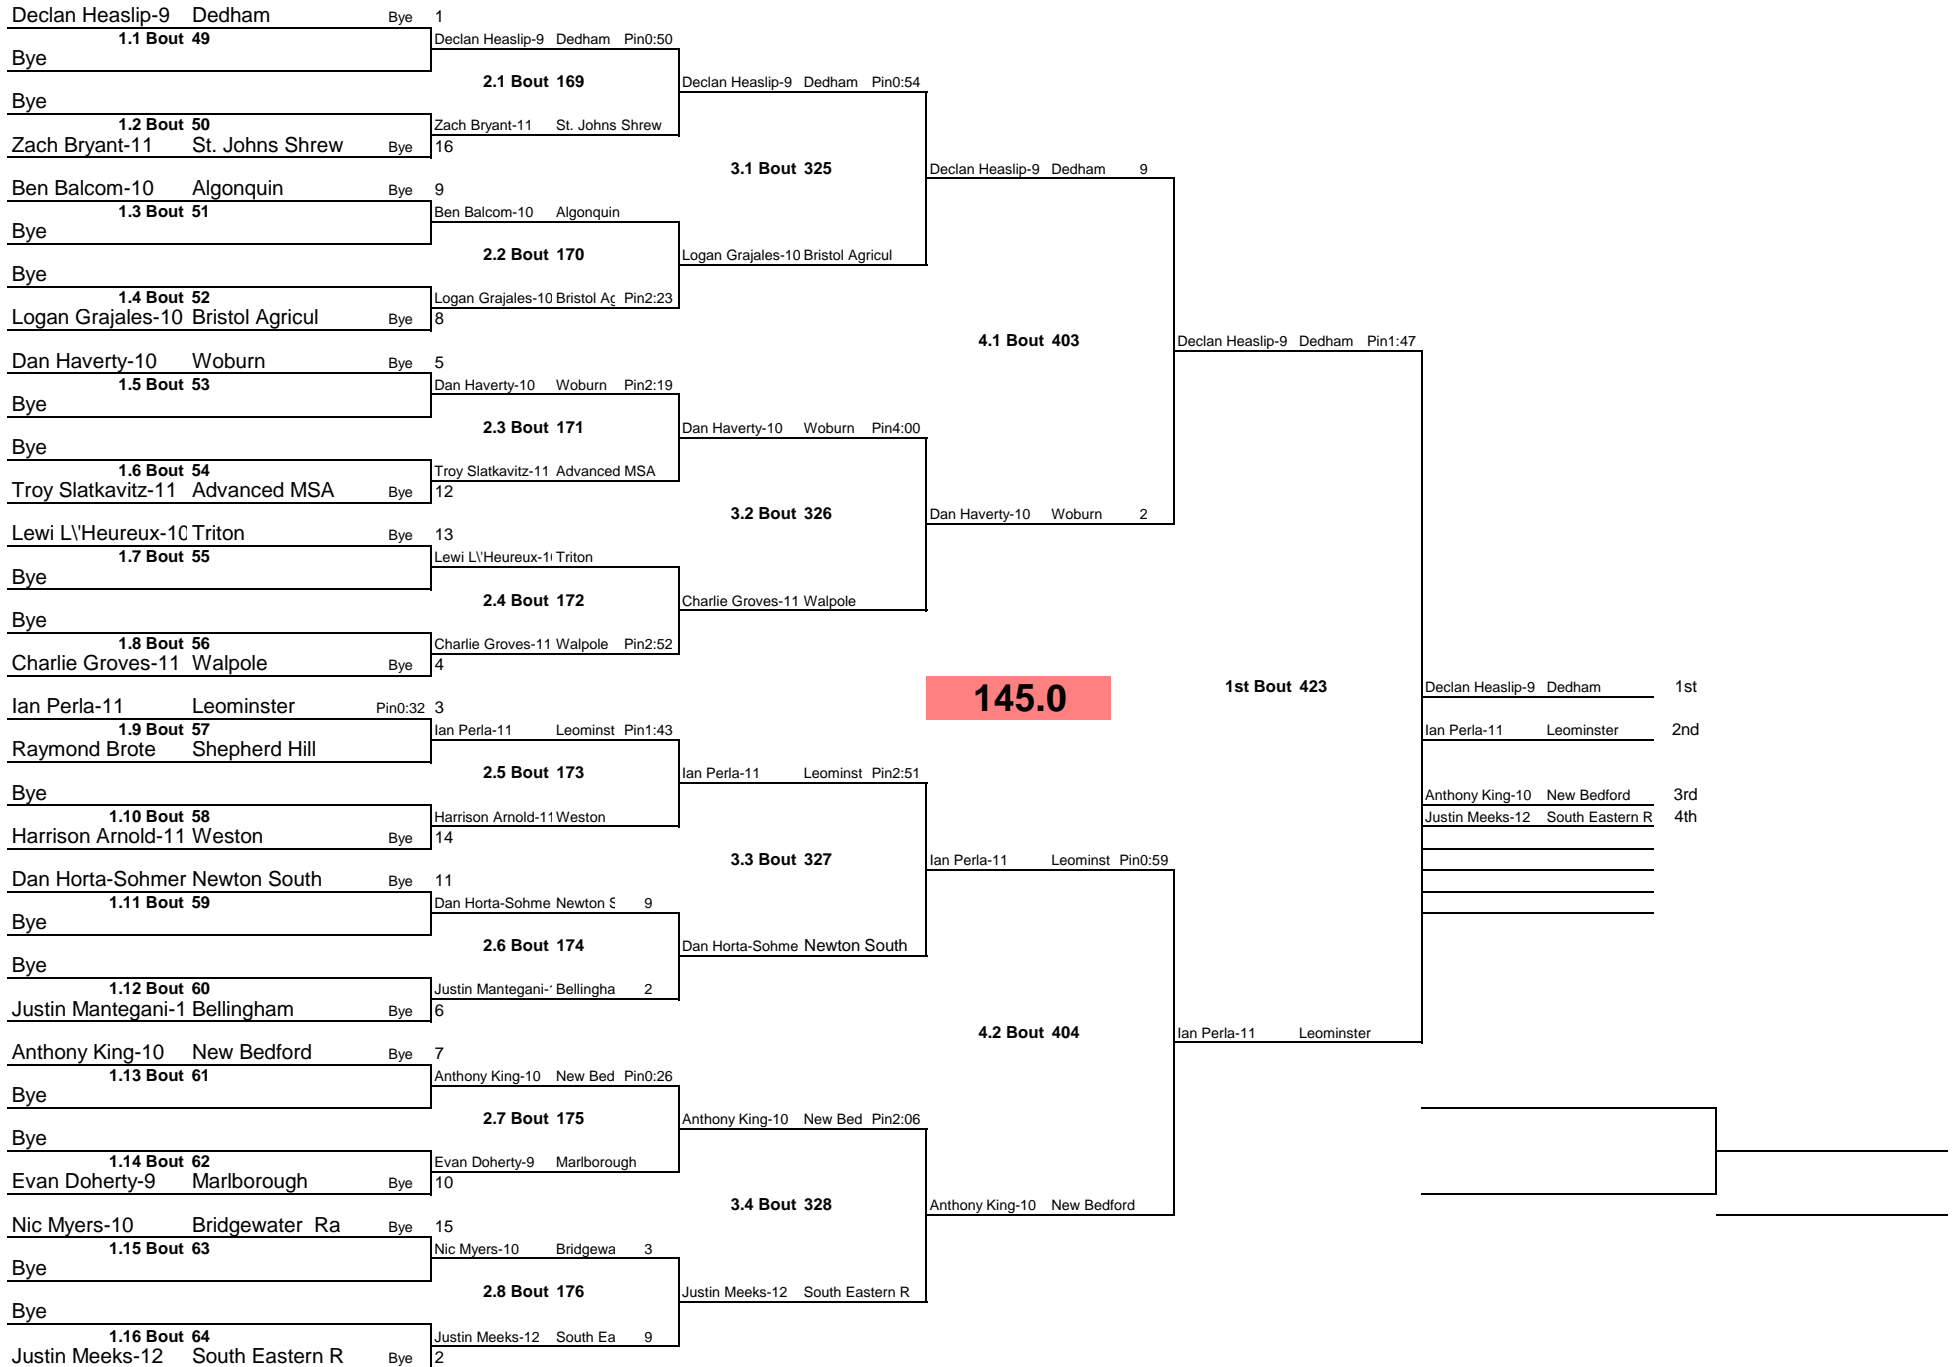

Marlboro Early Bird Tournament 2014

Note: All TIMES are ESTIMATES ONLY

Marlboro Early Bird Tournament 2014

Note: All TIMES are ESTIMATES ONLY

Marlboro Early Bird Tournament 2014

Note:All TIMES are ESTIMATES ONLY

Marlboro Early Bird Tournament 2014

Note: All TIMES are ESTIMATES ONLY

Marlboro Early Bird Tournament 2014

145.0

Note: All TIMES are ESTIMATES ONLY

### Marlboro Early Bird Tournament 2014

Marlboro Early Bird Tournament 2014

Marlboro Early Bird Tournament 2014

Marlboro Early Bird Tournament 2014

Note: All TIMES are ESTIMATES ONLY

### Marlboro Early Bird Tournament 2014

Note: All TIMES are ESTIMATES ONLY

Marlboro Early Bird Tournament 2014