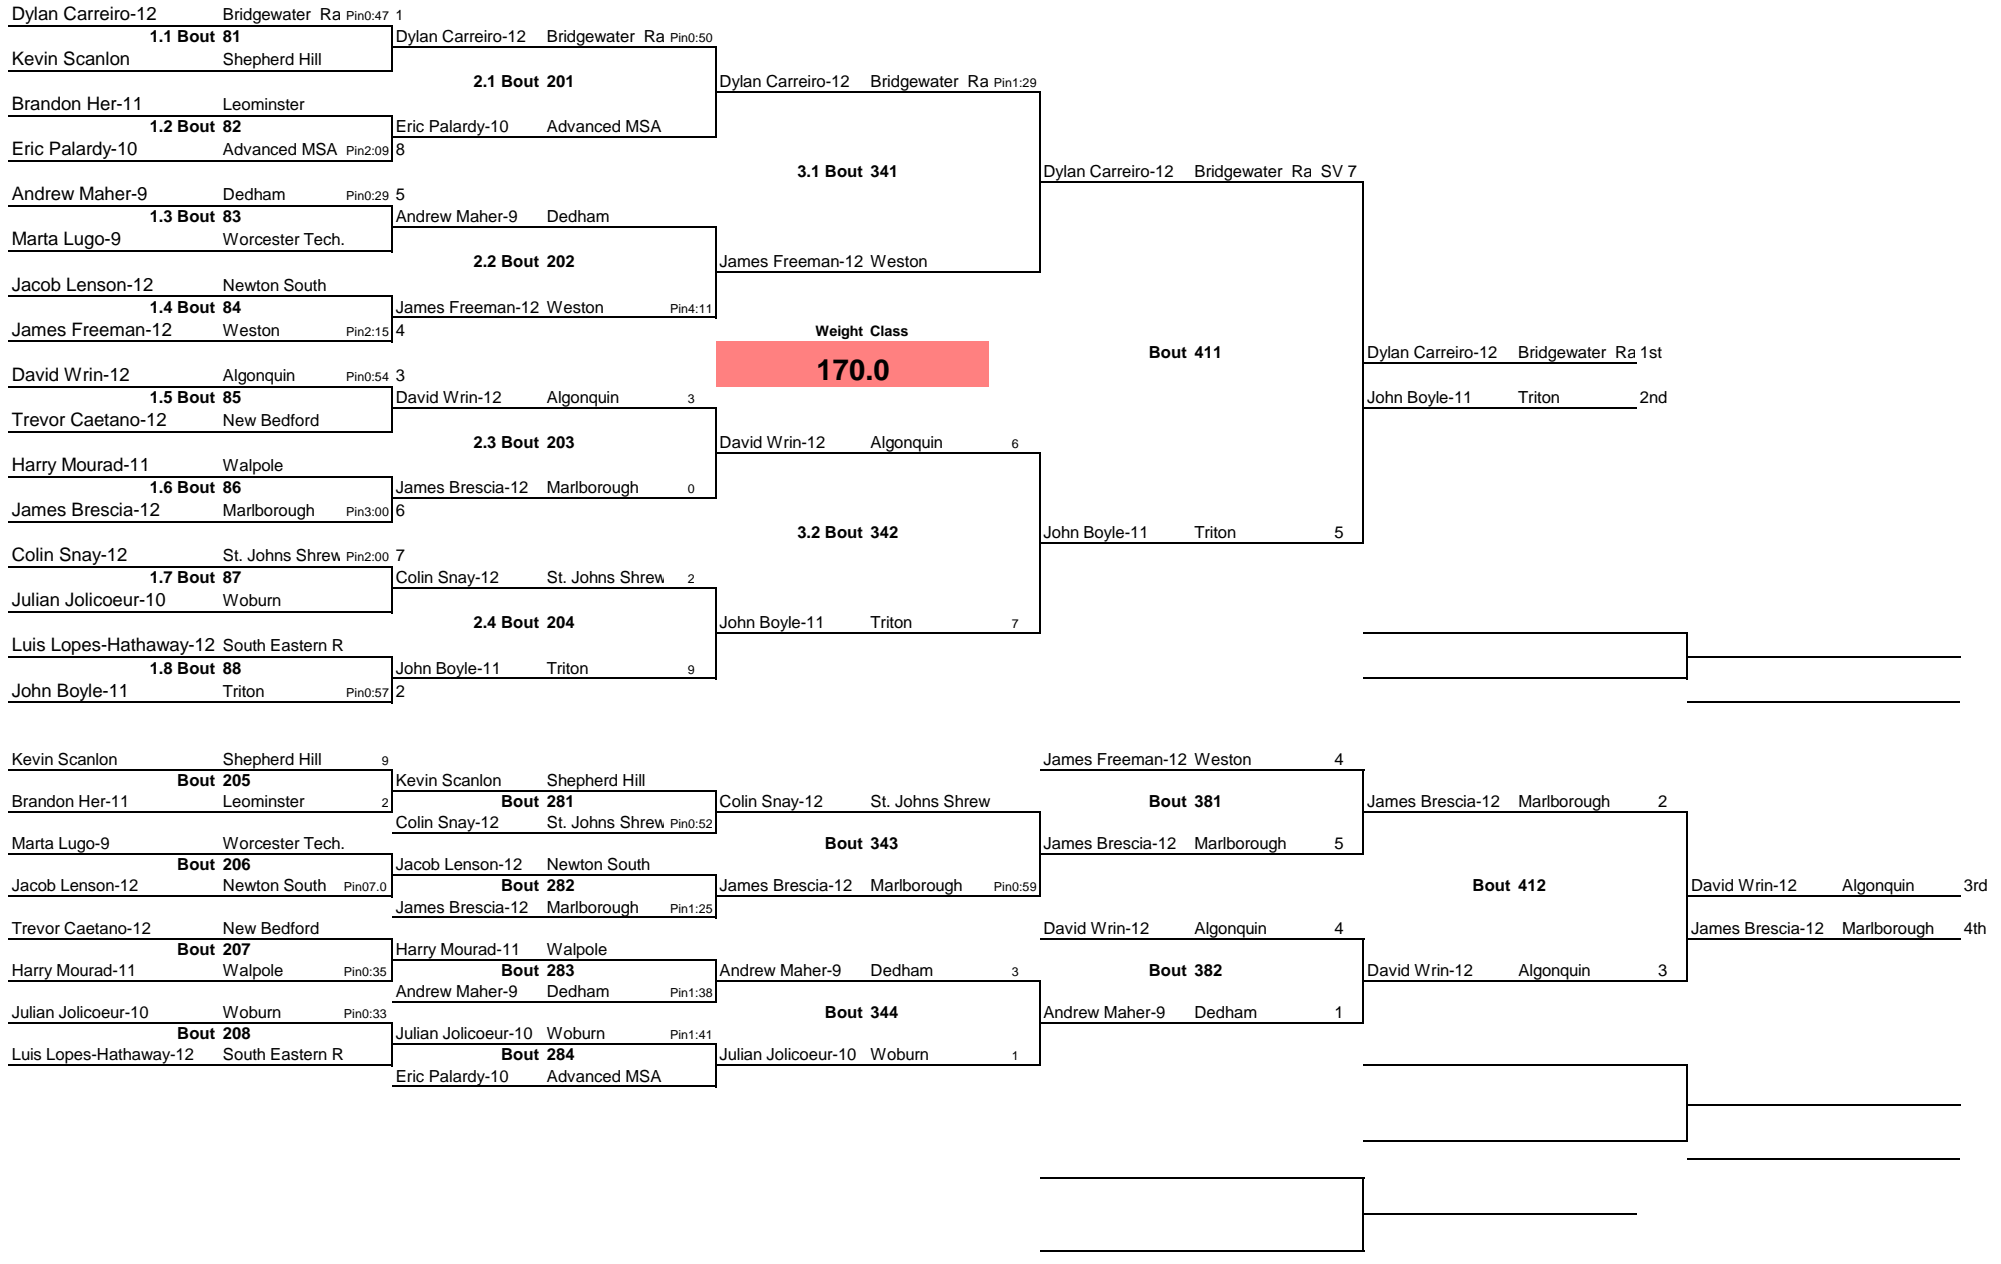

Marlboro Early Bird Tournament 2014

Note: All TIMES are ESTIMATES ONLY

Marlboro Early Bird Tournament 2014

Note: All TIMES are ESTIMATES ONLY

Marlboro Early Bird Tournament 2014

Note:All TIMES are ESTIMATES ONLY

Marlboro Early Bird Tournament 2014

Note: All TIMES are ESTIMATES ONLY

Marlboro Early Bird Tournament 2014

145.0

Note: All TIMES are ESTIMATES ONLY

### Marlboro Early Bird Tournament 2014

Marlboro Early Bird Tournament 2014

Marlboro Early Bird Tournament 2014

Marlboro Early Bird Tournament 2014

Note: All TIMES are ESTIMATES ONLY

### Marlboro Early Bird Tournament 2014

Note: All TIMES are ESTIMATES ONLY

Marlboro Early Bird Tournament 2014