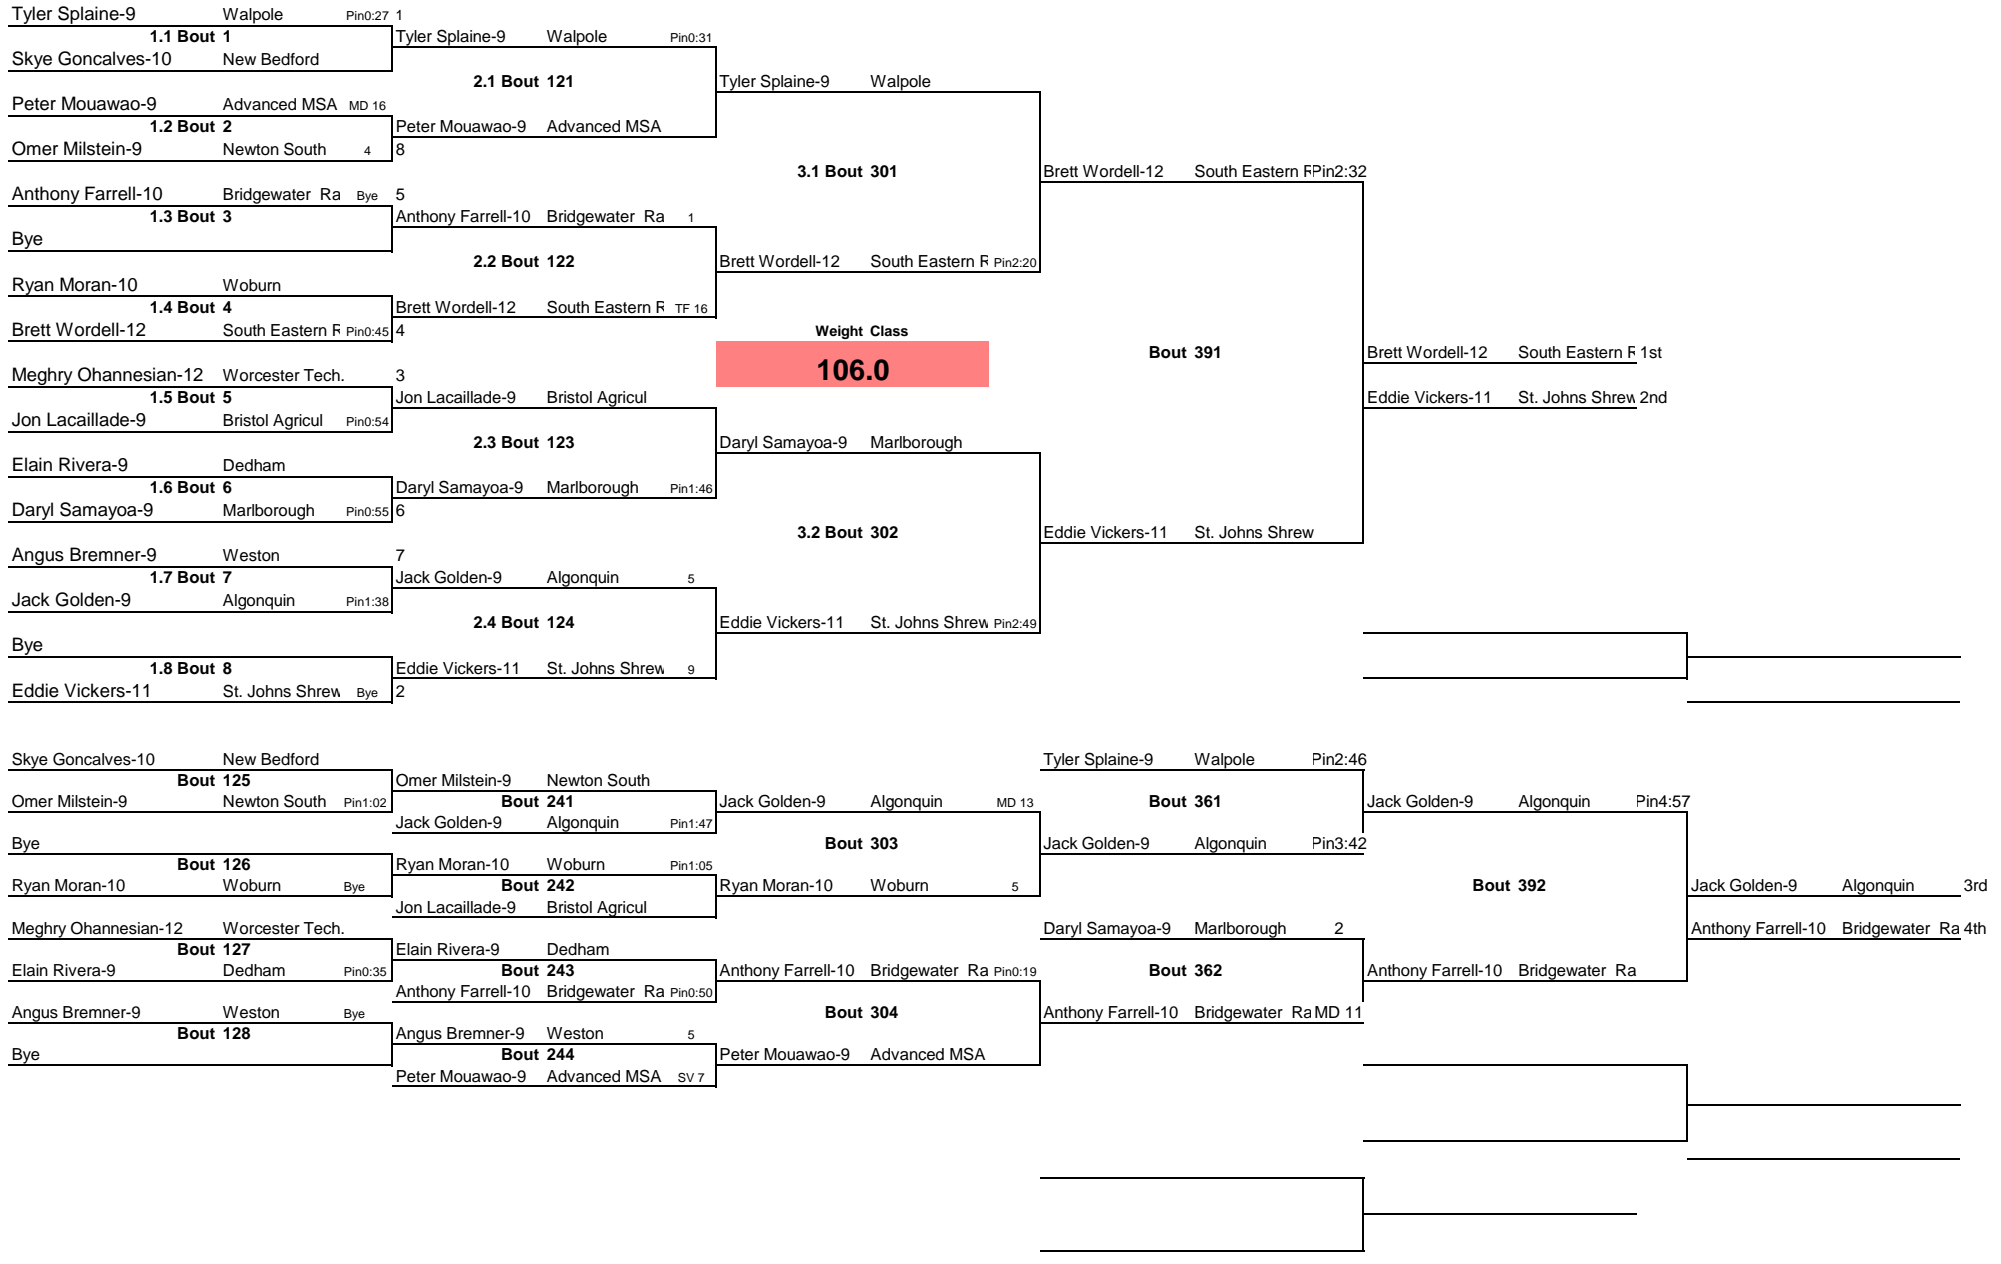

# 2014 Marlborough Early Bird Tournament

December 20, 2014

Marlboro Early Bird Tournament 2014

Note: All TIMES are ESTIMATES ONLY

Marlboro Early Bird Tournament 2014

Note: All TIMES are ESTIMATES ONLY

Marlboro Early Bird Tournament 2014

Note:All TIMES are ESTIMATES ONLY