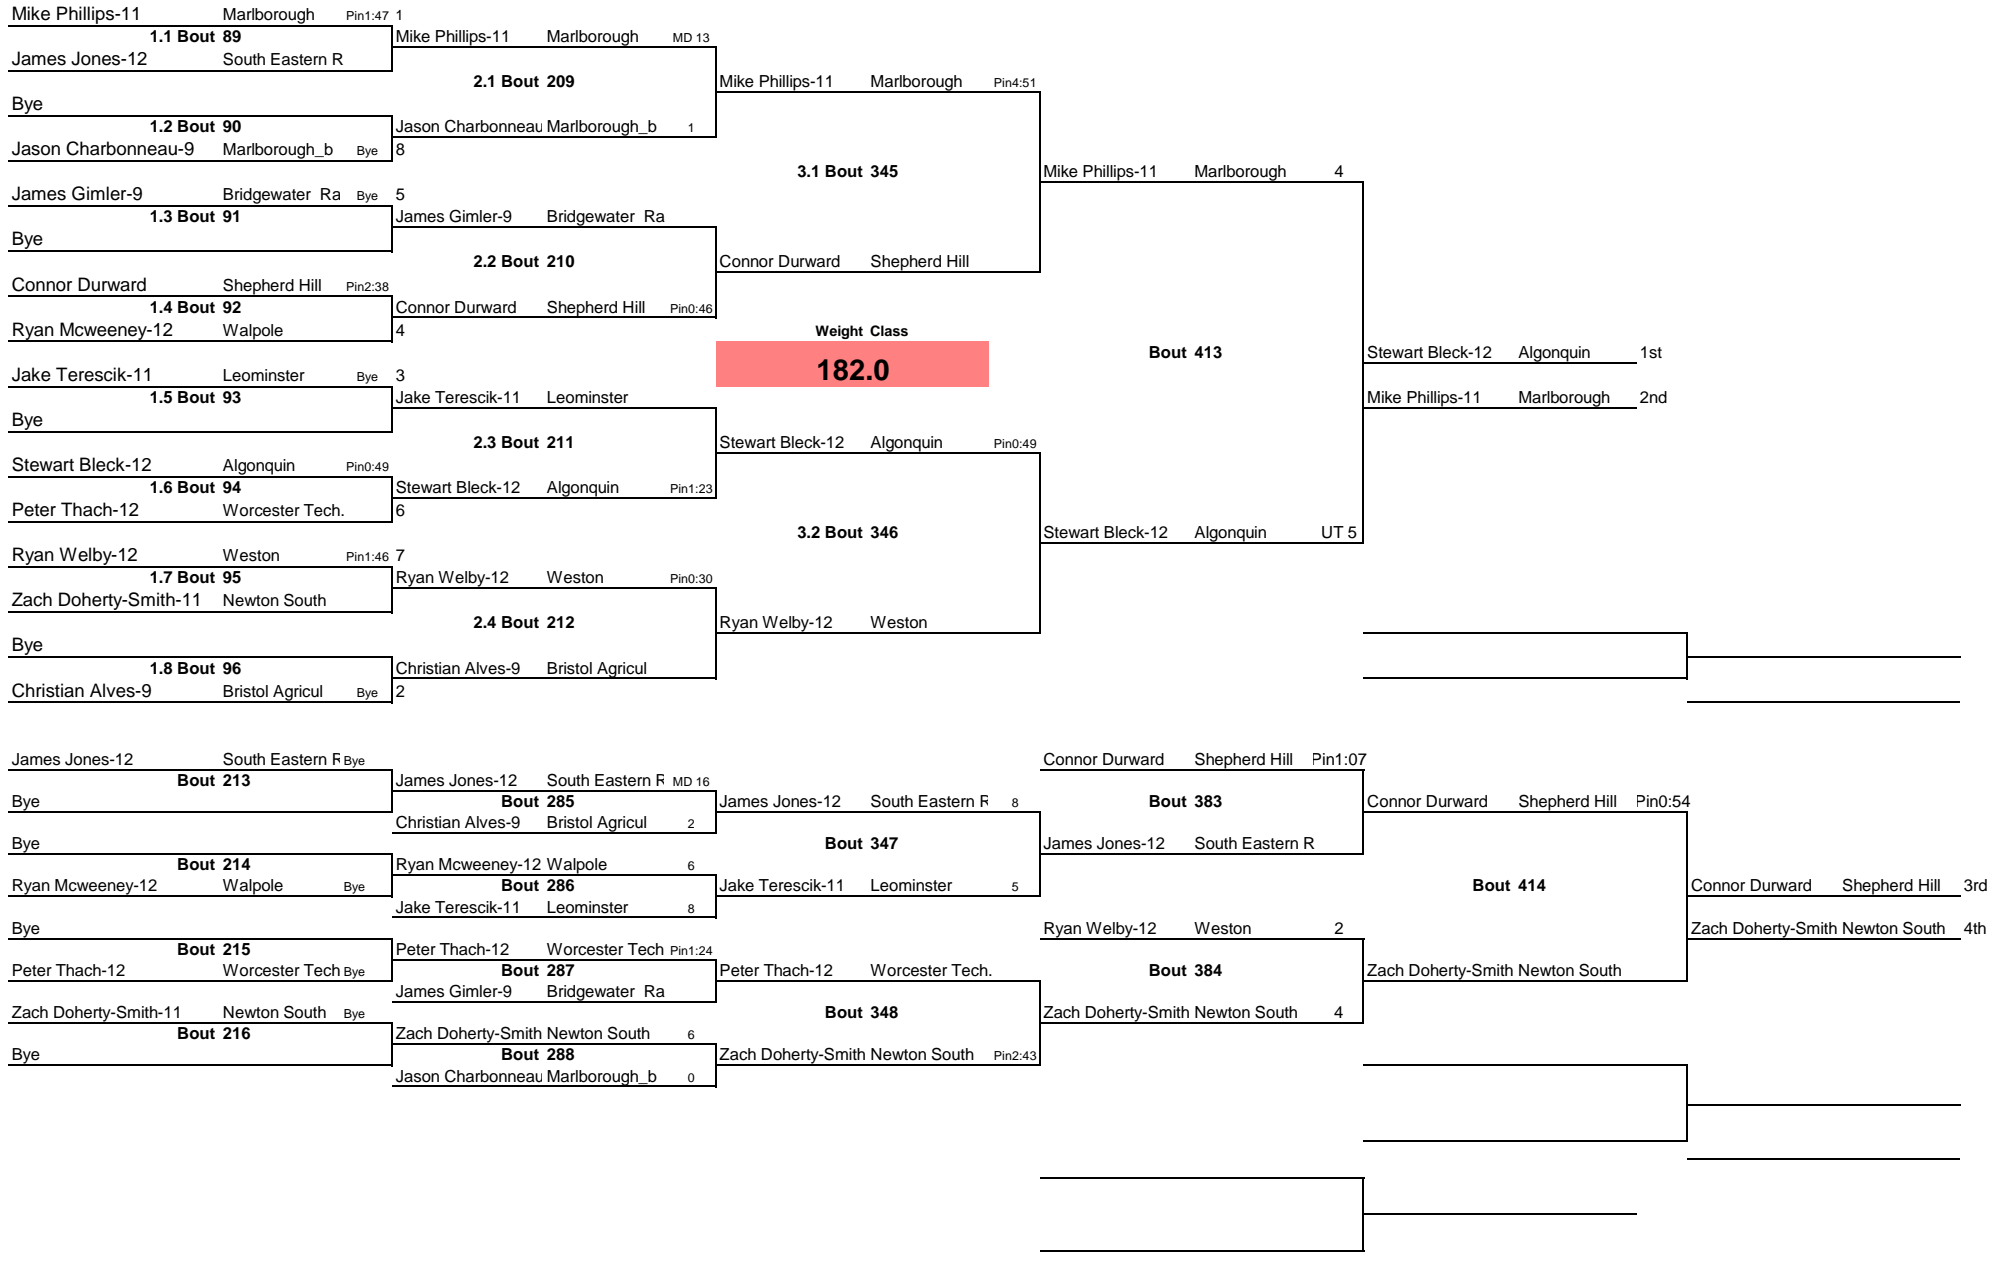

Marlboro Early Bird Tournament 2014

Note: All TIMES are ESTIMATES ONLY

Marlboro Early Bird Tournament 2014

Note: All TIMES are ESTIMATES ONLY

Marlboro Early Bird Tournament 2014

Note:All TIMES are ESTIMATES ONLY

Marlboro Early Bird Tournament 2014

Note: All TIMES are ESTIMATES ONLY

Marlboro Early Bird Tournament 2014

145.0

Note: All TIMES are ESTIMATES ONLY

### Marlboro Early Bird Tournament 2014

Marlboro Early Bird Tournament 2014

Marlboro Early Bird Tournament 2014

Marlboro Early Bird Tournament 2014

Note: All TIMES are ESTIMATES ONLY

### Marlboro Early Bird Tournament 2014

Note: All TIMES are ESTIMATES ONLY

Marlboro Early Bird Tournament 2014