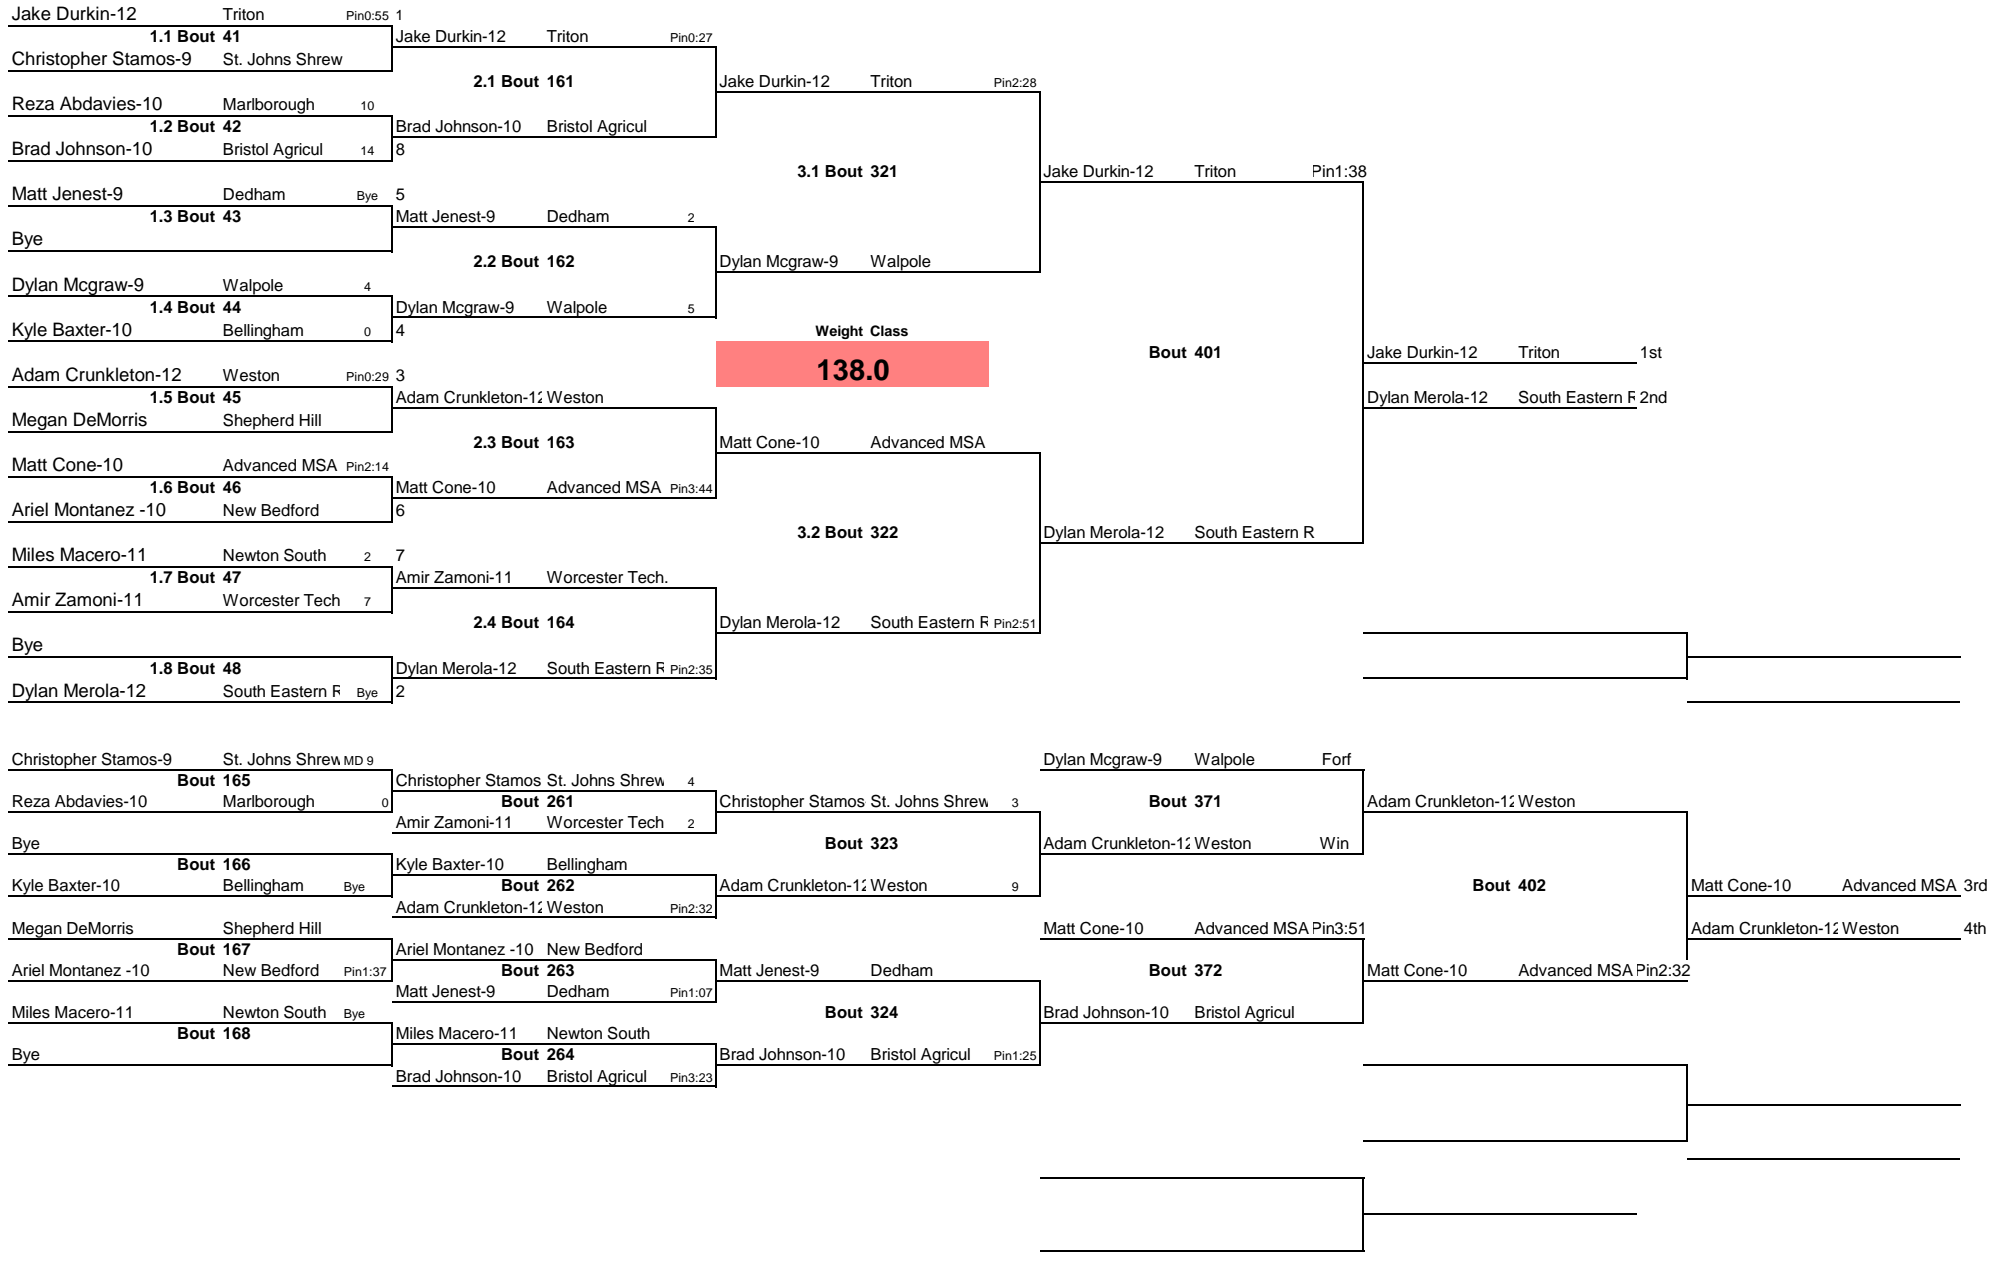

Marlboro Early Bird Tournament 2014

Note: All TIMES are ESTIMATES ONLY

Marlboro Early Bird Tournament 2014

Note: All TIMES are ESTIMATES ONLY

Marlboro Early Bird Tournament 2014

Note:All TIMES are ESTIMATES ONLY

Marlboro Early Bird Tournament 2014

Note: All TIMES are ESTIMATES ONLY

Marlboro Early Bird Tournament 2014

145.0

Note: All TIMES are ESTIMATES ONLY

### Marlboro Early Bird Tournament 2014

Marlboro Early Bird Tournament 2014

Marlboro Early Bird Tournament 2014

Marlboro Early Bird Tournament 2014

Note: All TIMES are ESTIMATES ONLY