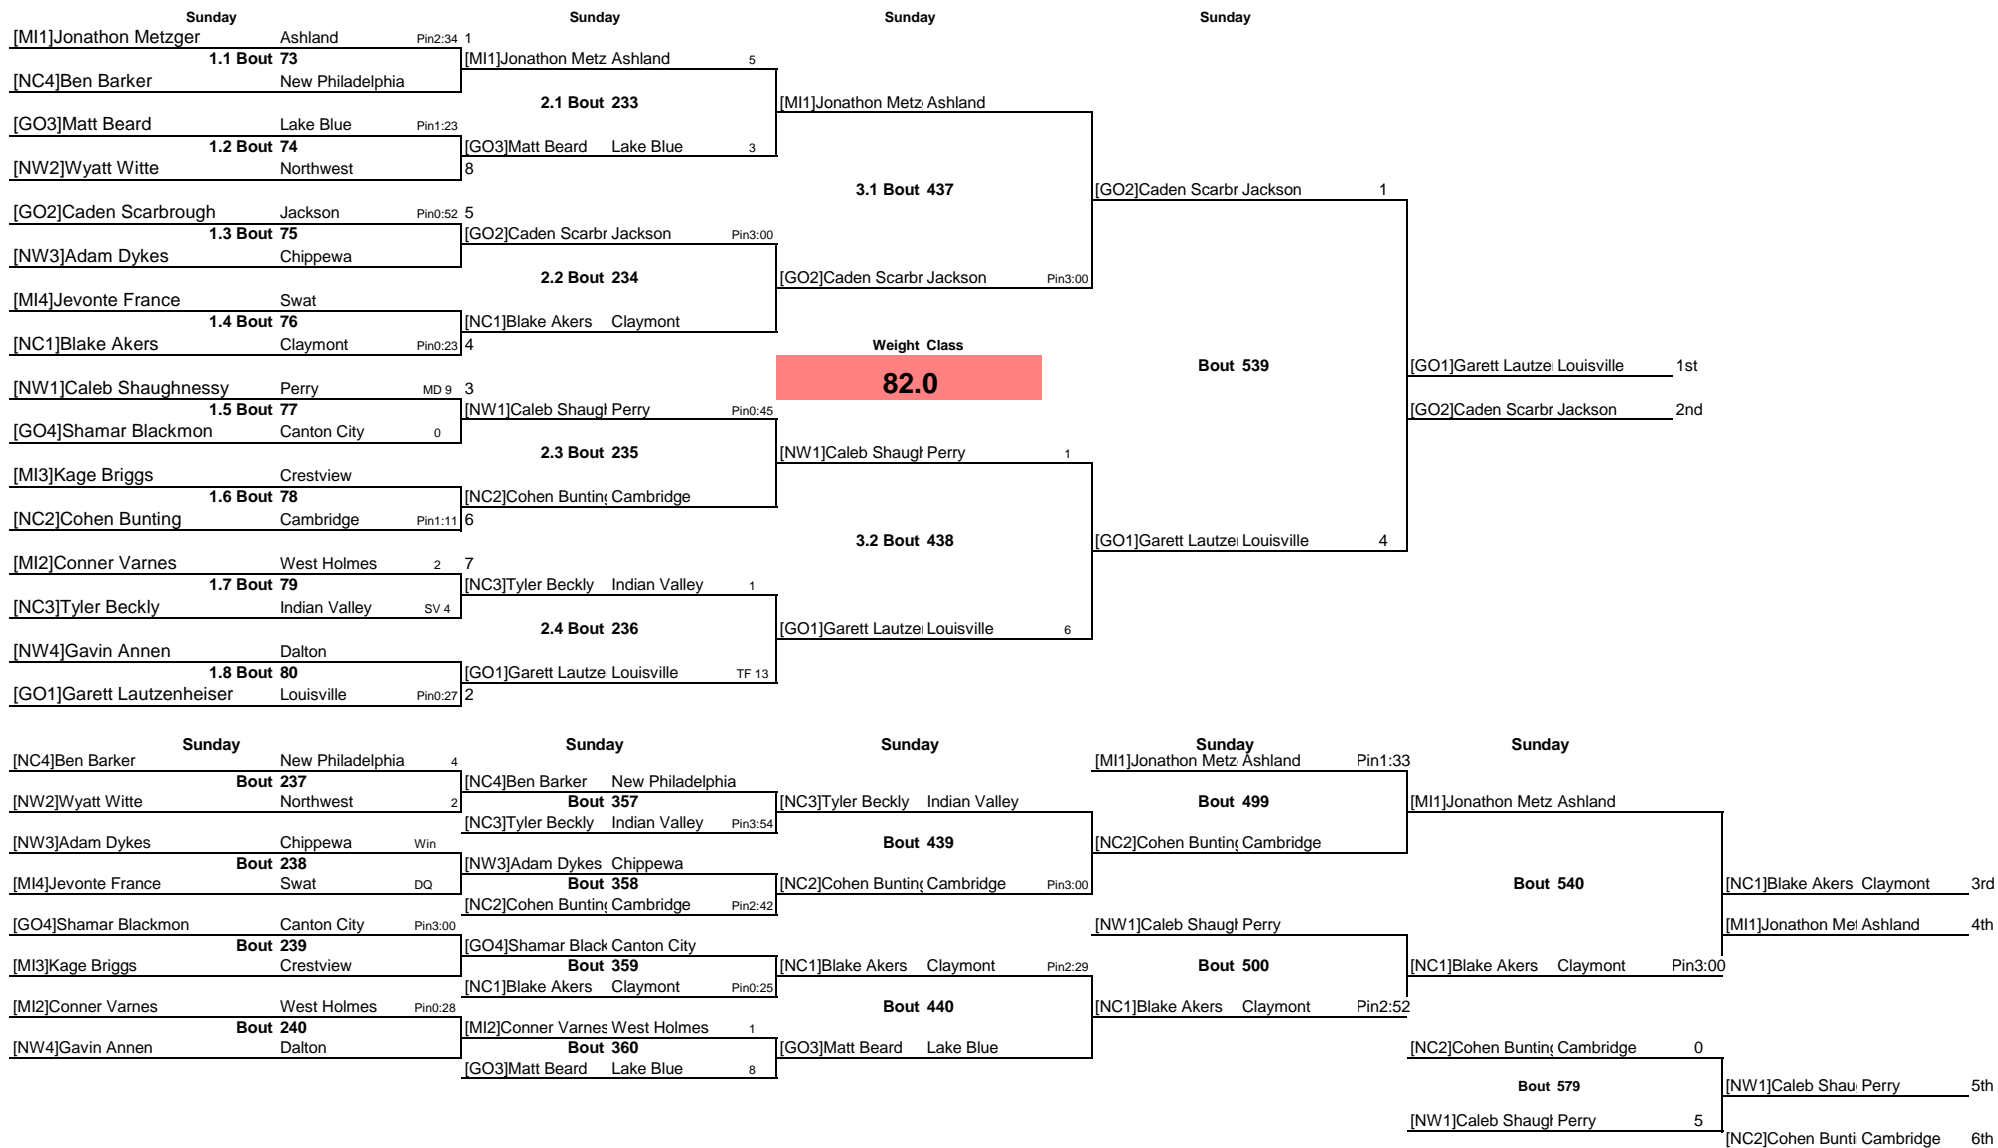

Note: All TIMES are ESTIMATES ONLY

GlenOak OYWA 2015 District