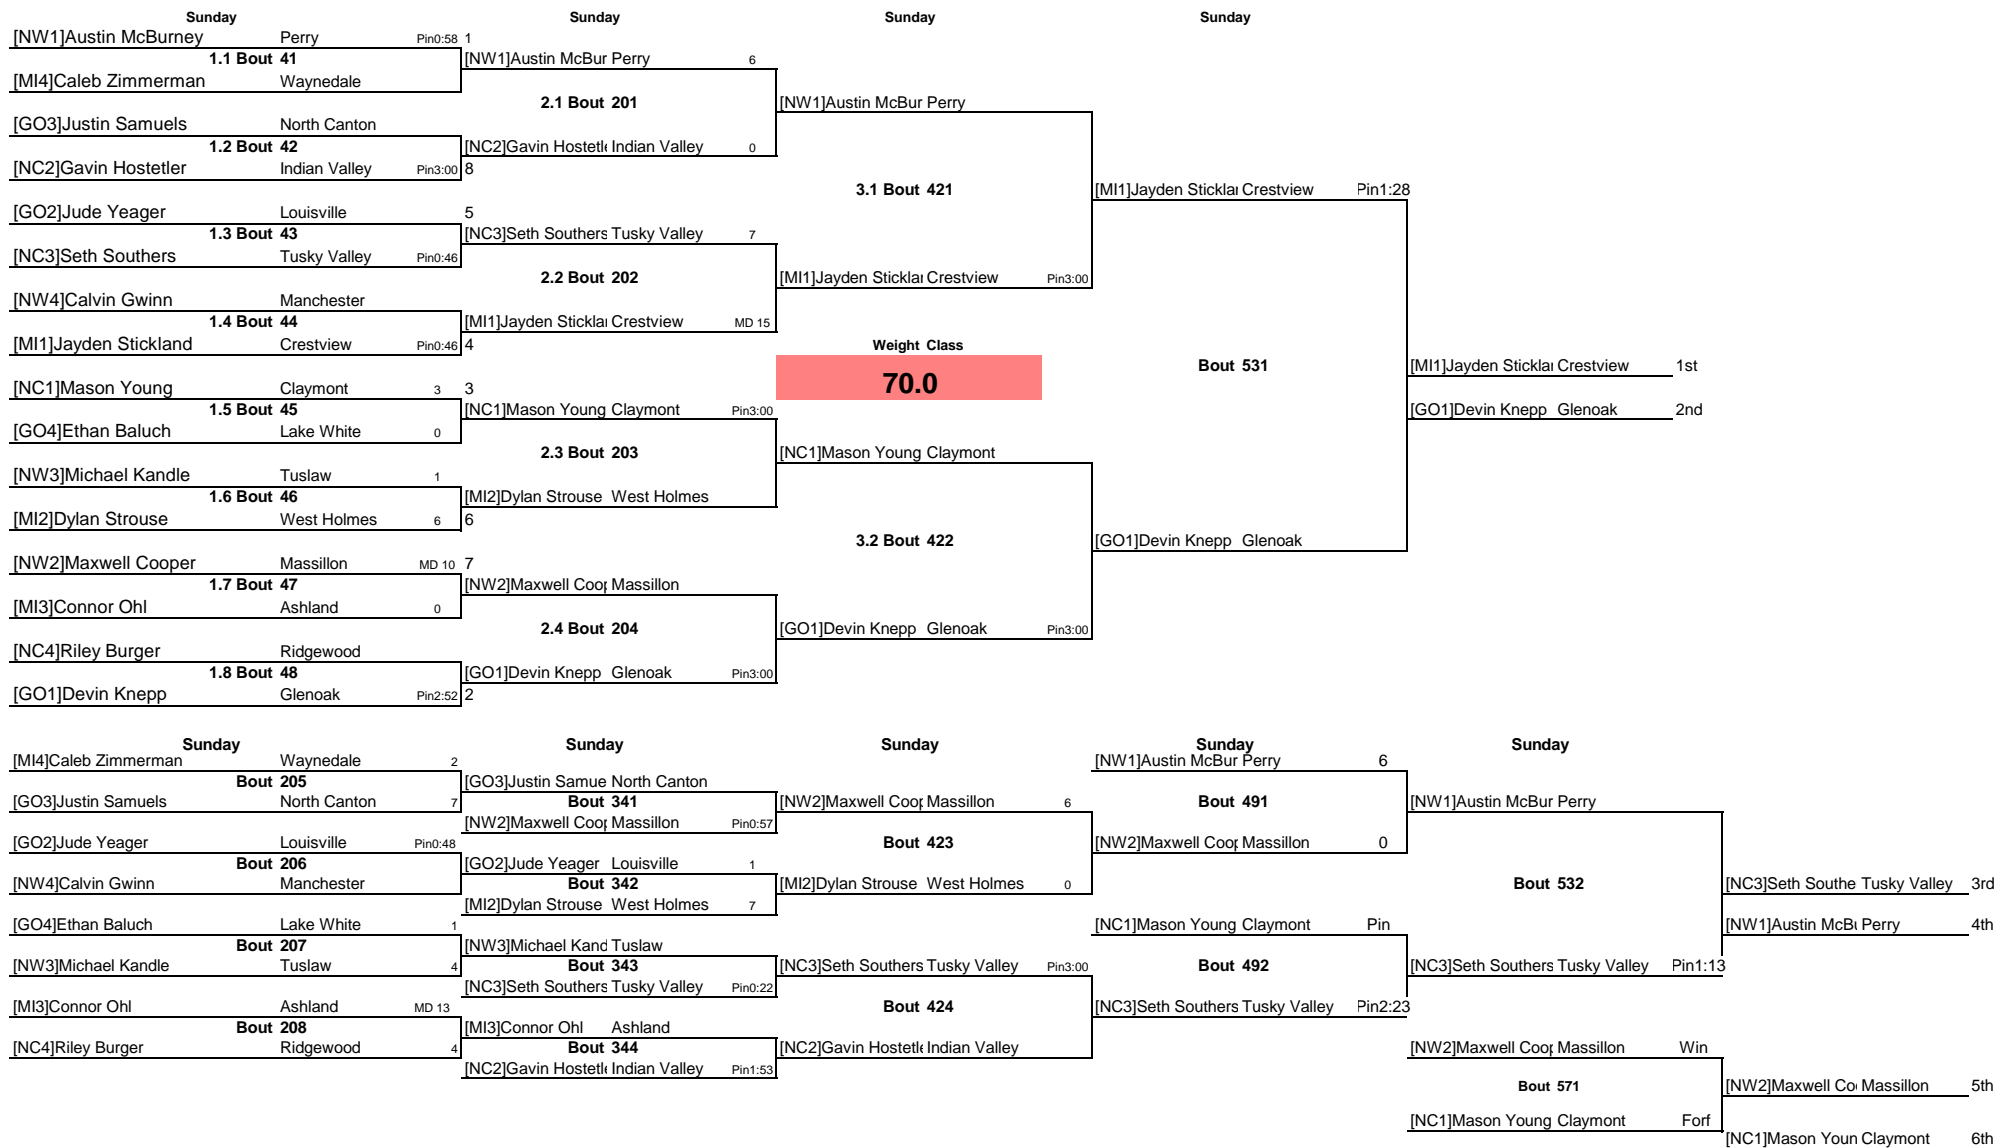

GlenOak OYWA 2015 District

Note: All TIMES are ESTIMATES ONLY

GlenOak OYWA 2015 District

Note: All TIMES are ESTIMATES ONLY

GlenOak OYWA 2015 District

Note: All TIMES are ESTIMATES ONLY

GlenOak OYWA 2015 District

Note: All TIMES are ESTIMATES ONLY

GlenOak OYWA 2015 District

Note: All TIMES are ESTIMATES ONLY

GlenOak OYWA 2015 District

Note: All TIMES are ESTIMATES ONLY

GlenOak OYWA 2015 District

GlenOak OYWA 2015 District