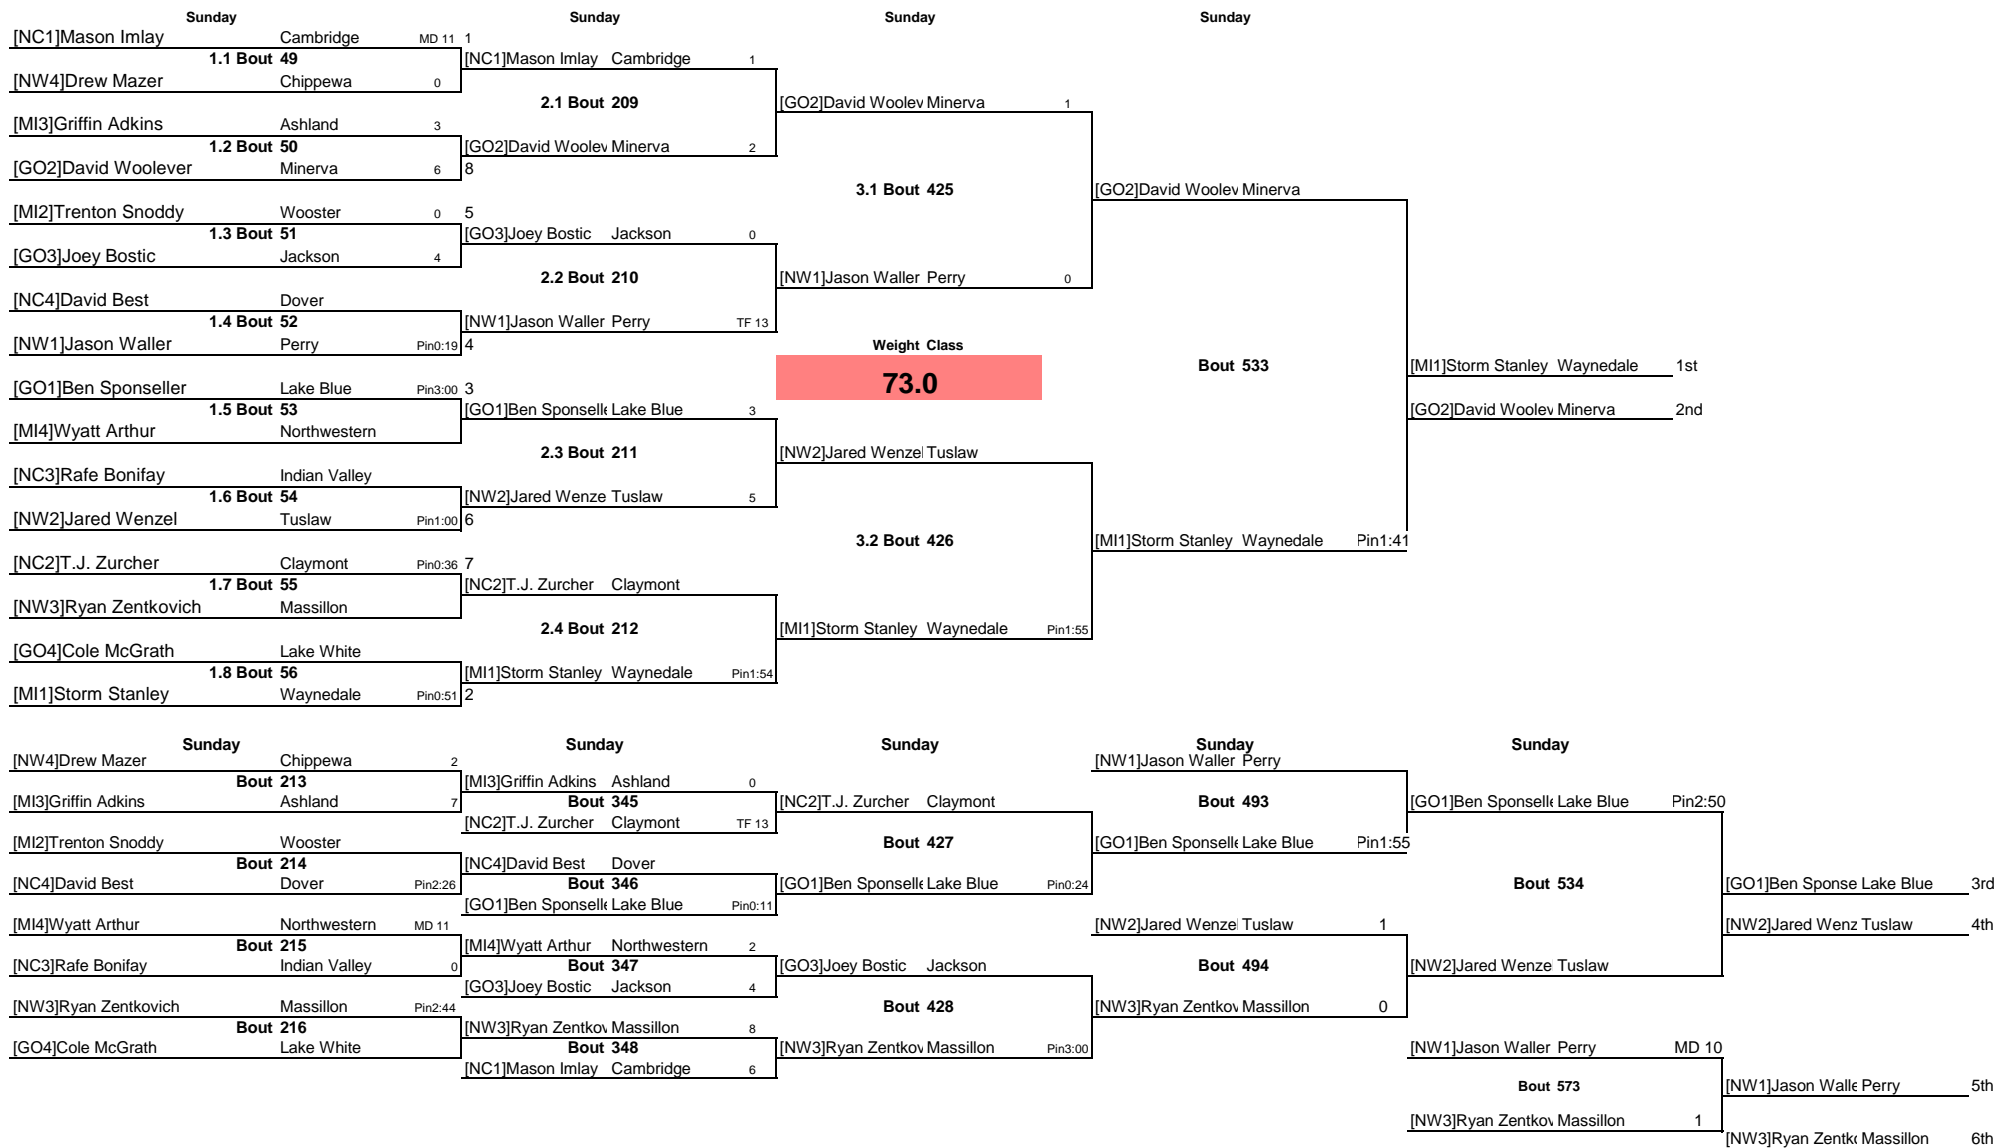

GlenOak OYWA 2015 District

Note: All TIMES are ESTIMATES ONLY

GlenOak OYWA 2015 District

Note: All TIMES are ESTIMATES ONLY

GlenOak OYWA 2015 District

Note: All TIMES are ESTIMATES ONLY

GlenOak OYWA 2015 District