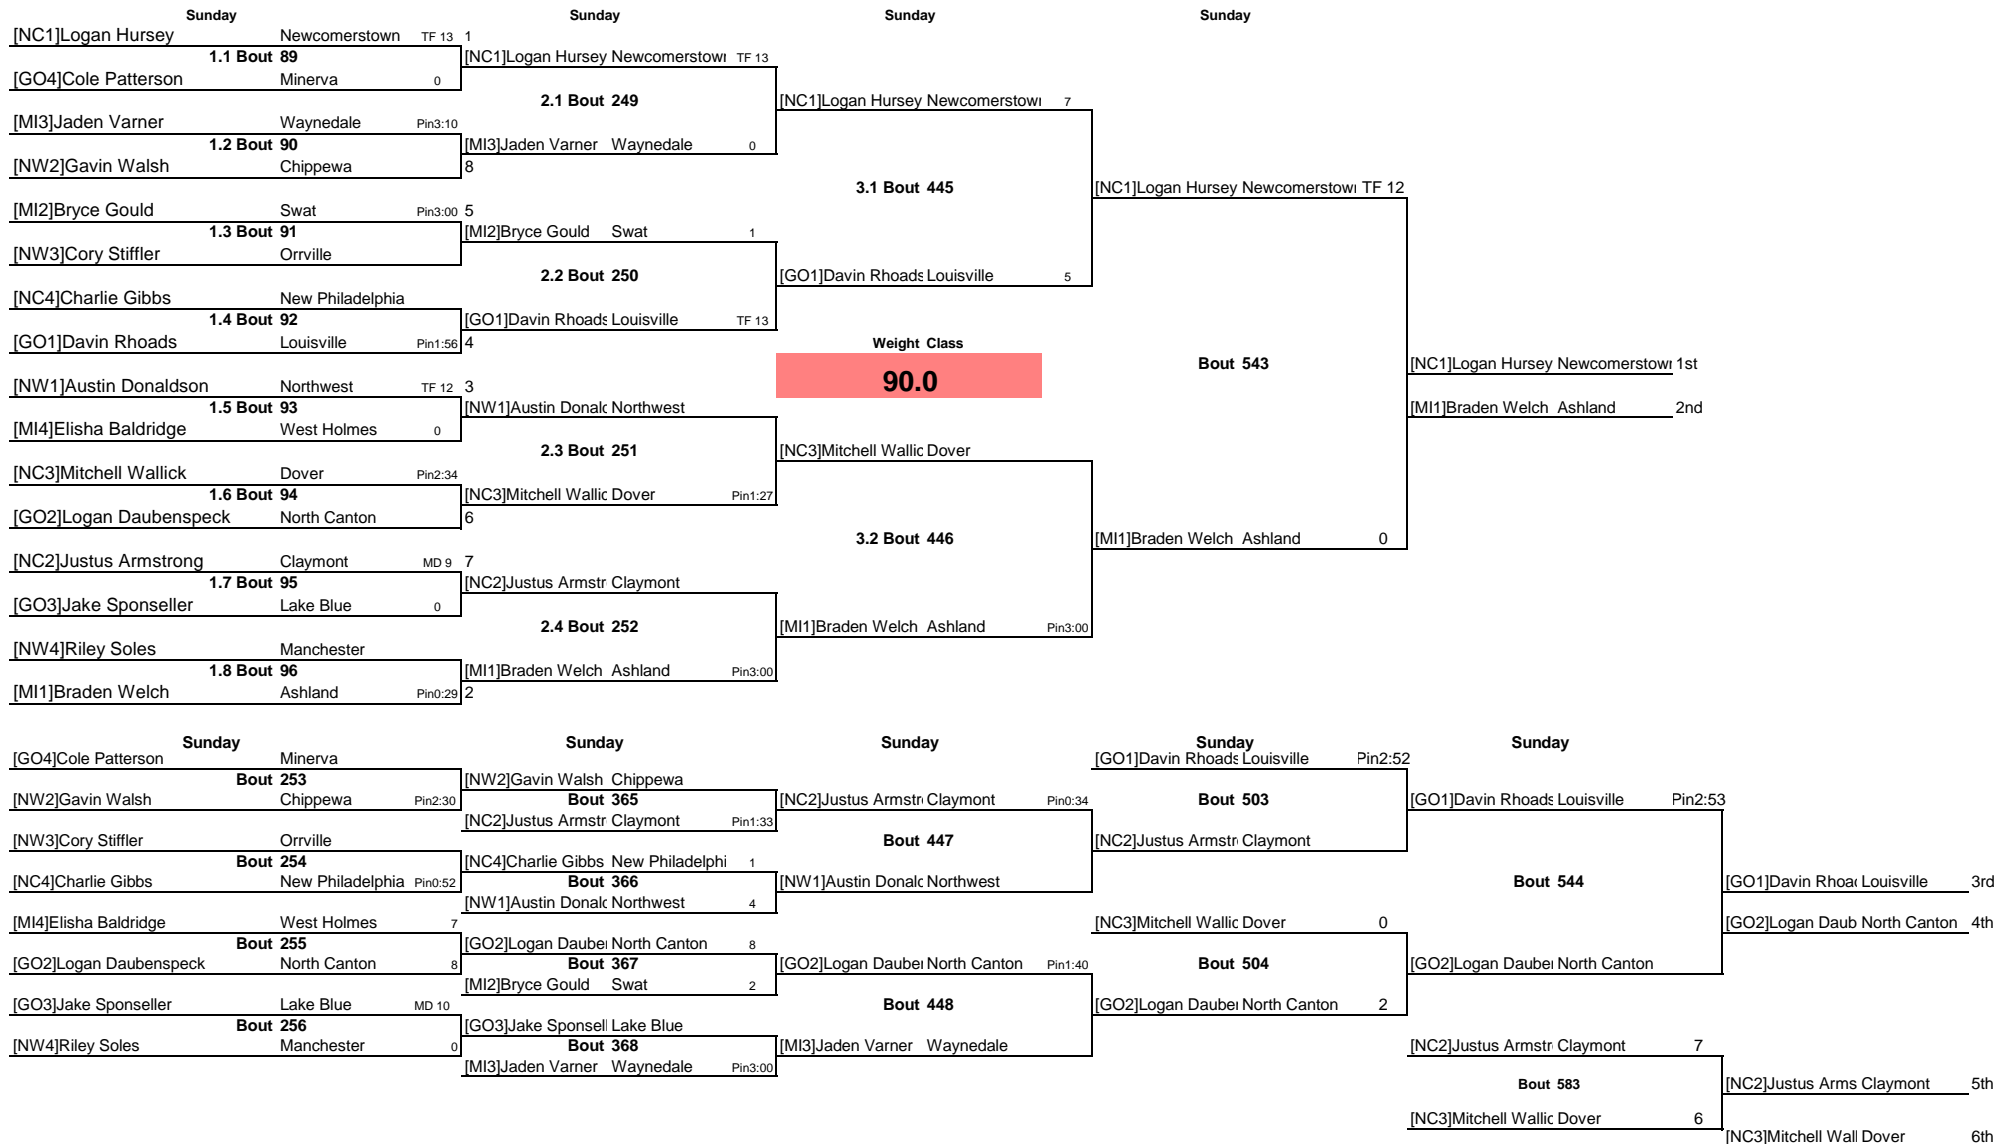

Note: All TIMES are ESTIMATES ONLY

GlenOak OYWA 2015 District

Note: All TIMES are ESTIMATES ONLY

GlenOak OYWA 2015 District

Note: All TIMES are ESTIMATES ONLY

GlenOak OYWA 2015 District

GlenOak OYWA 2015 District