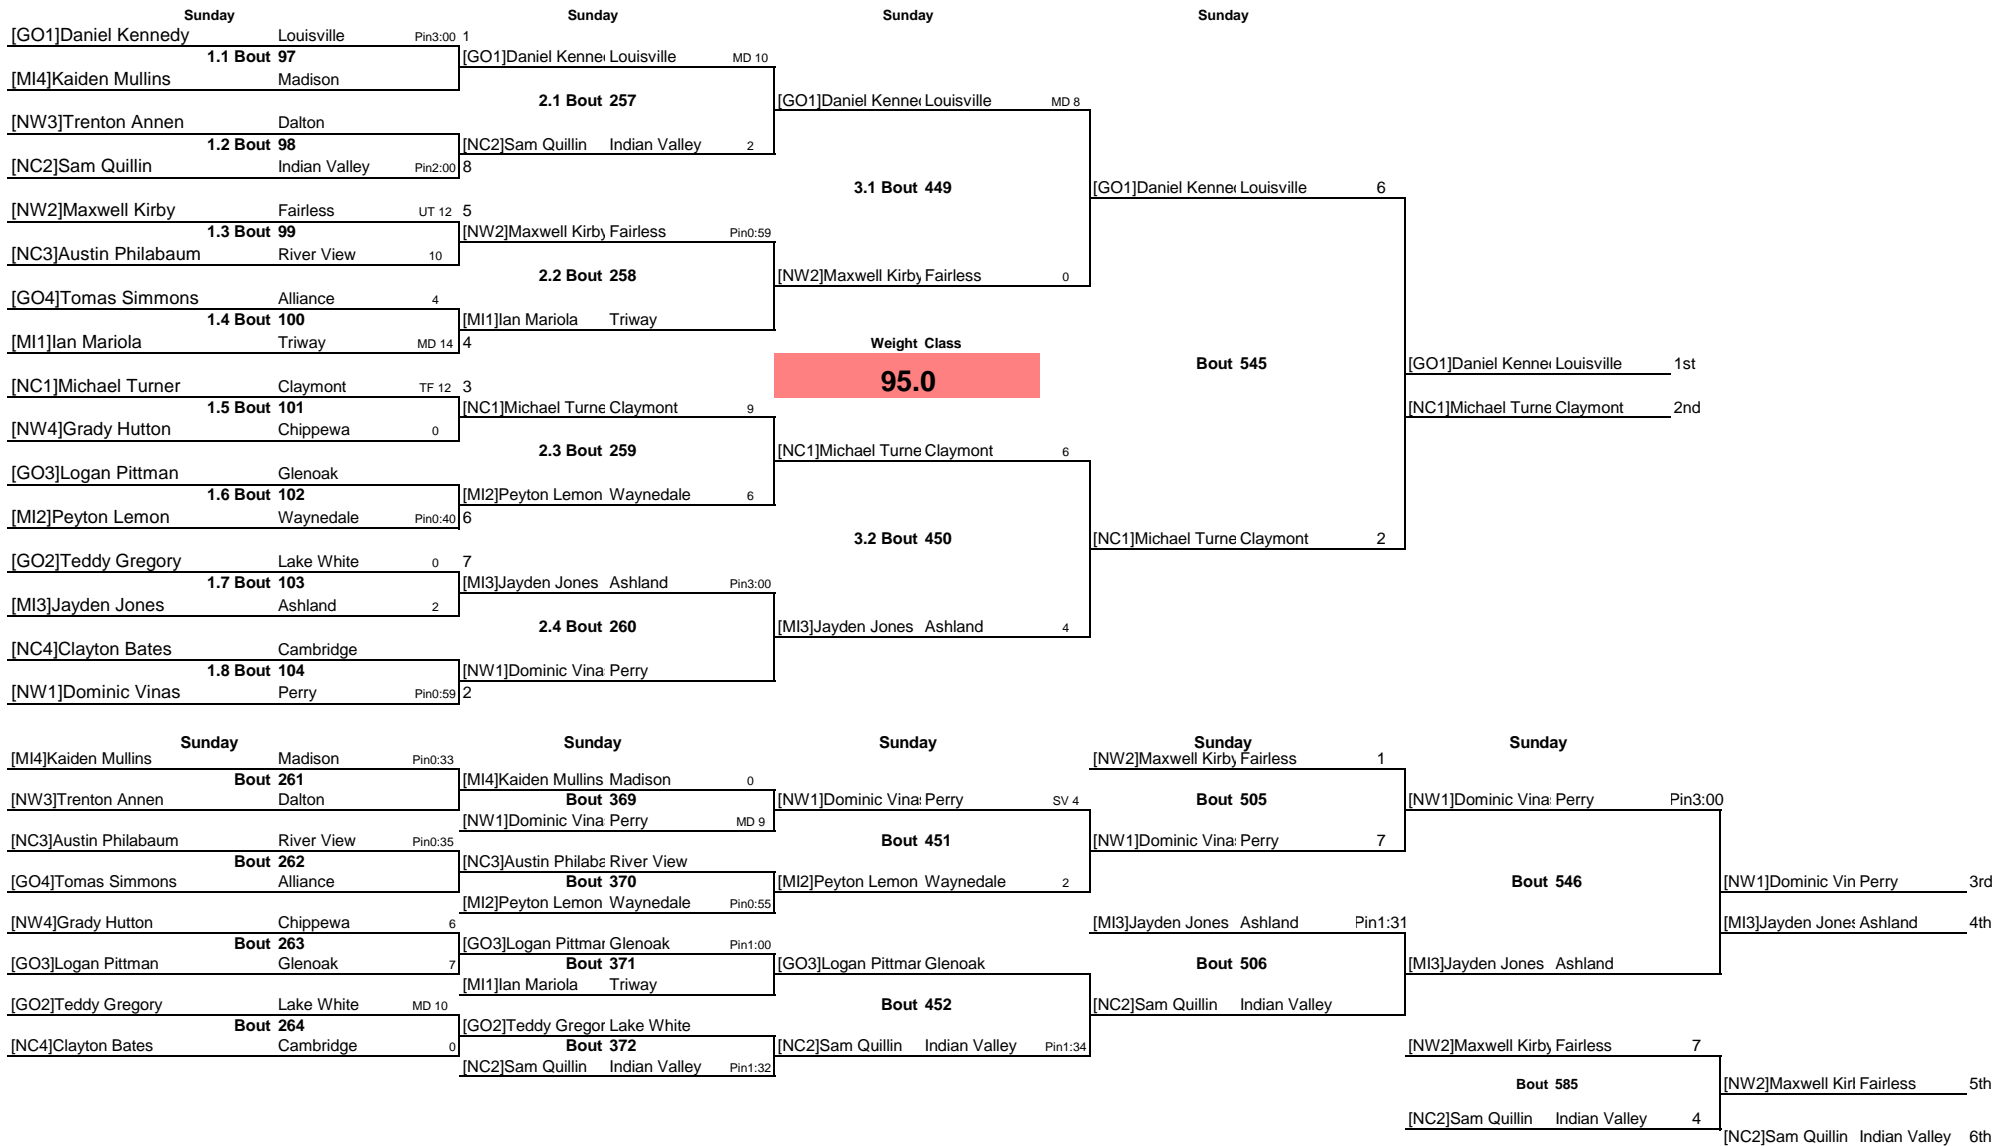

GlenOak OYWA 2015 District