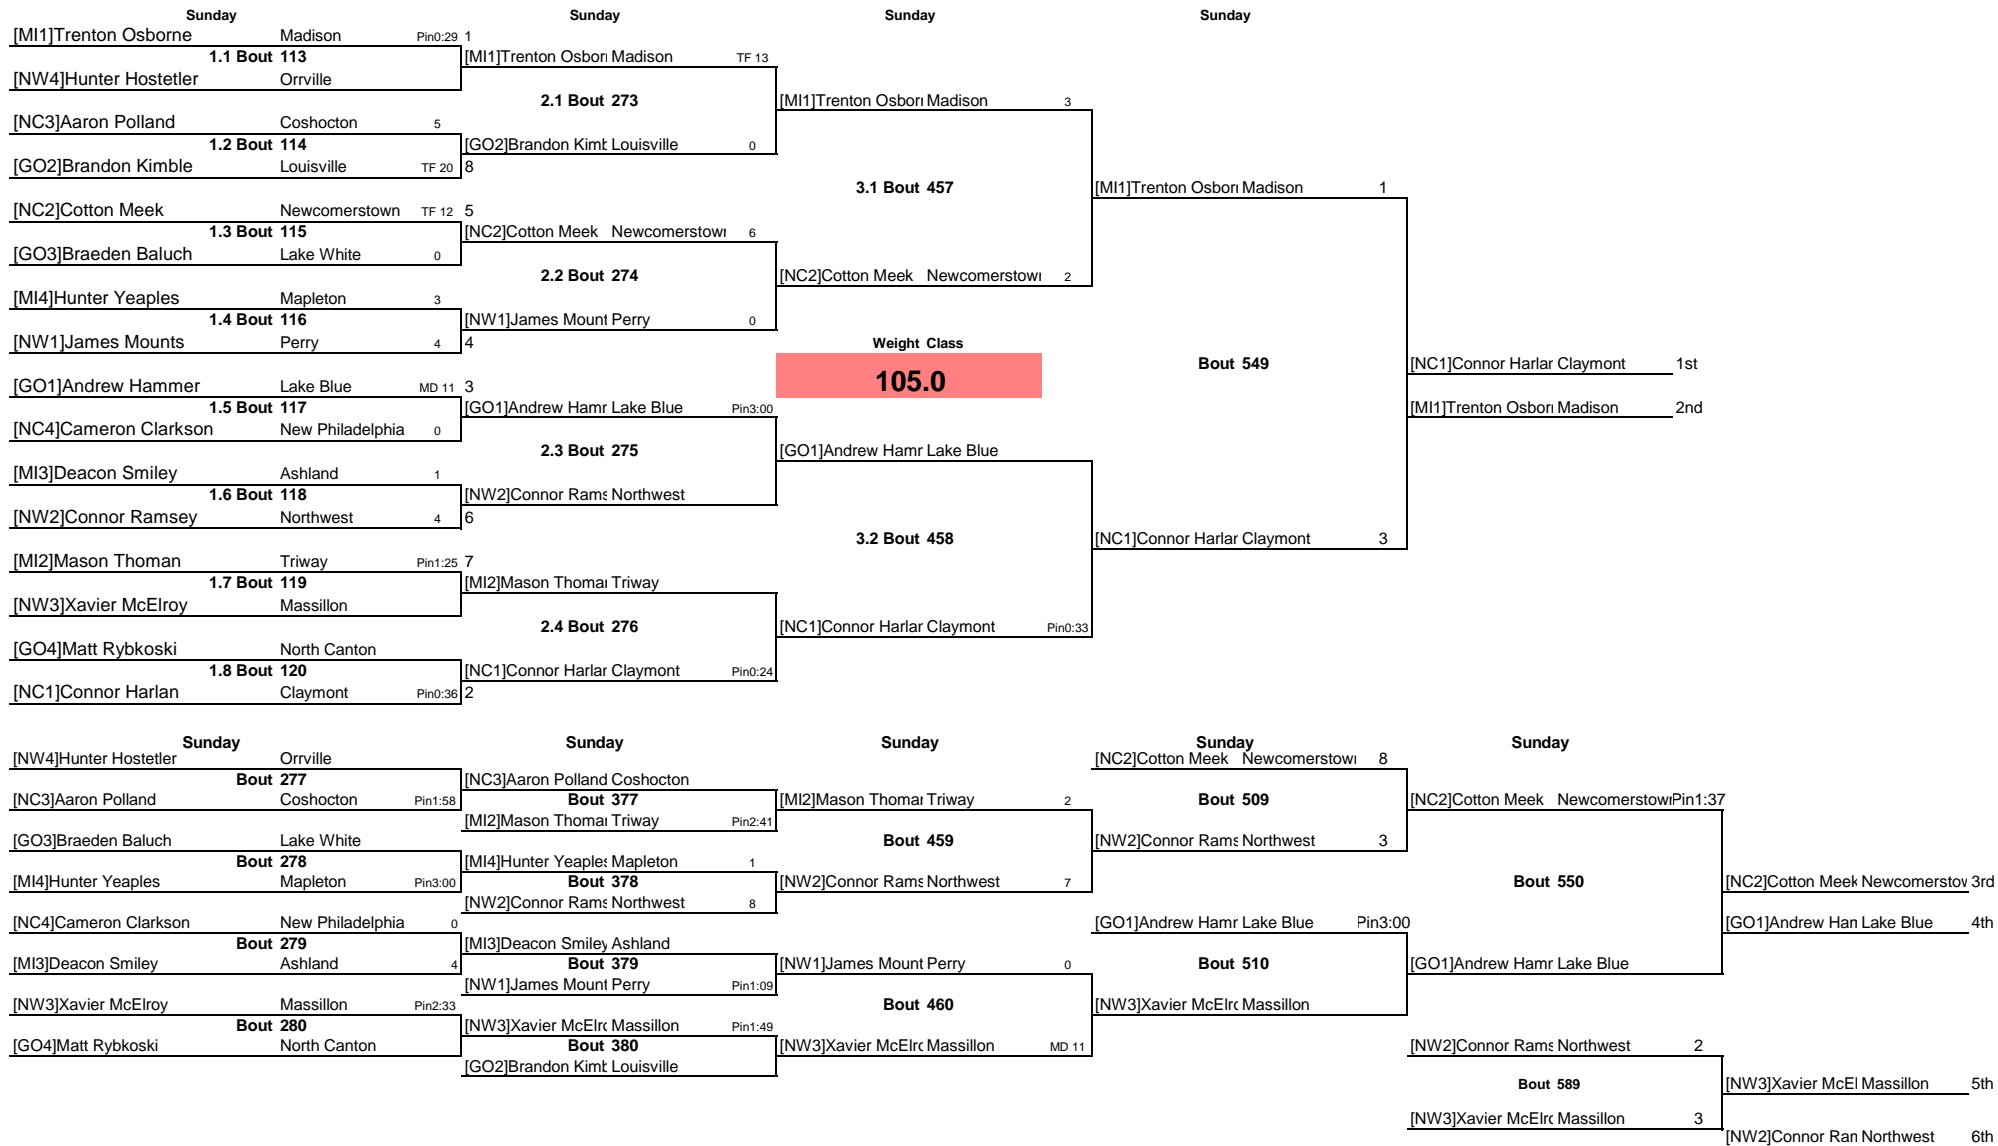

GlenOak OYWA 2015 District

Note: All TIMES are ESTIMATES ONLY

GlenOak OYWA 2015 District

Note: All TIMES are ESTIMATES ONLY

GlenOak OYWA 2015 District

Note: All TIMES are ESTIMATES ONLY

GlenOak OYWA 2015 District