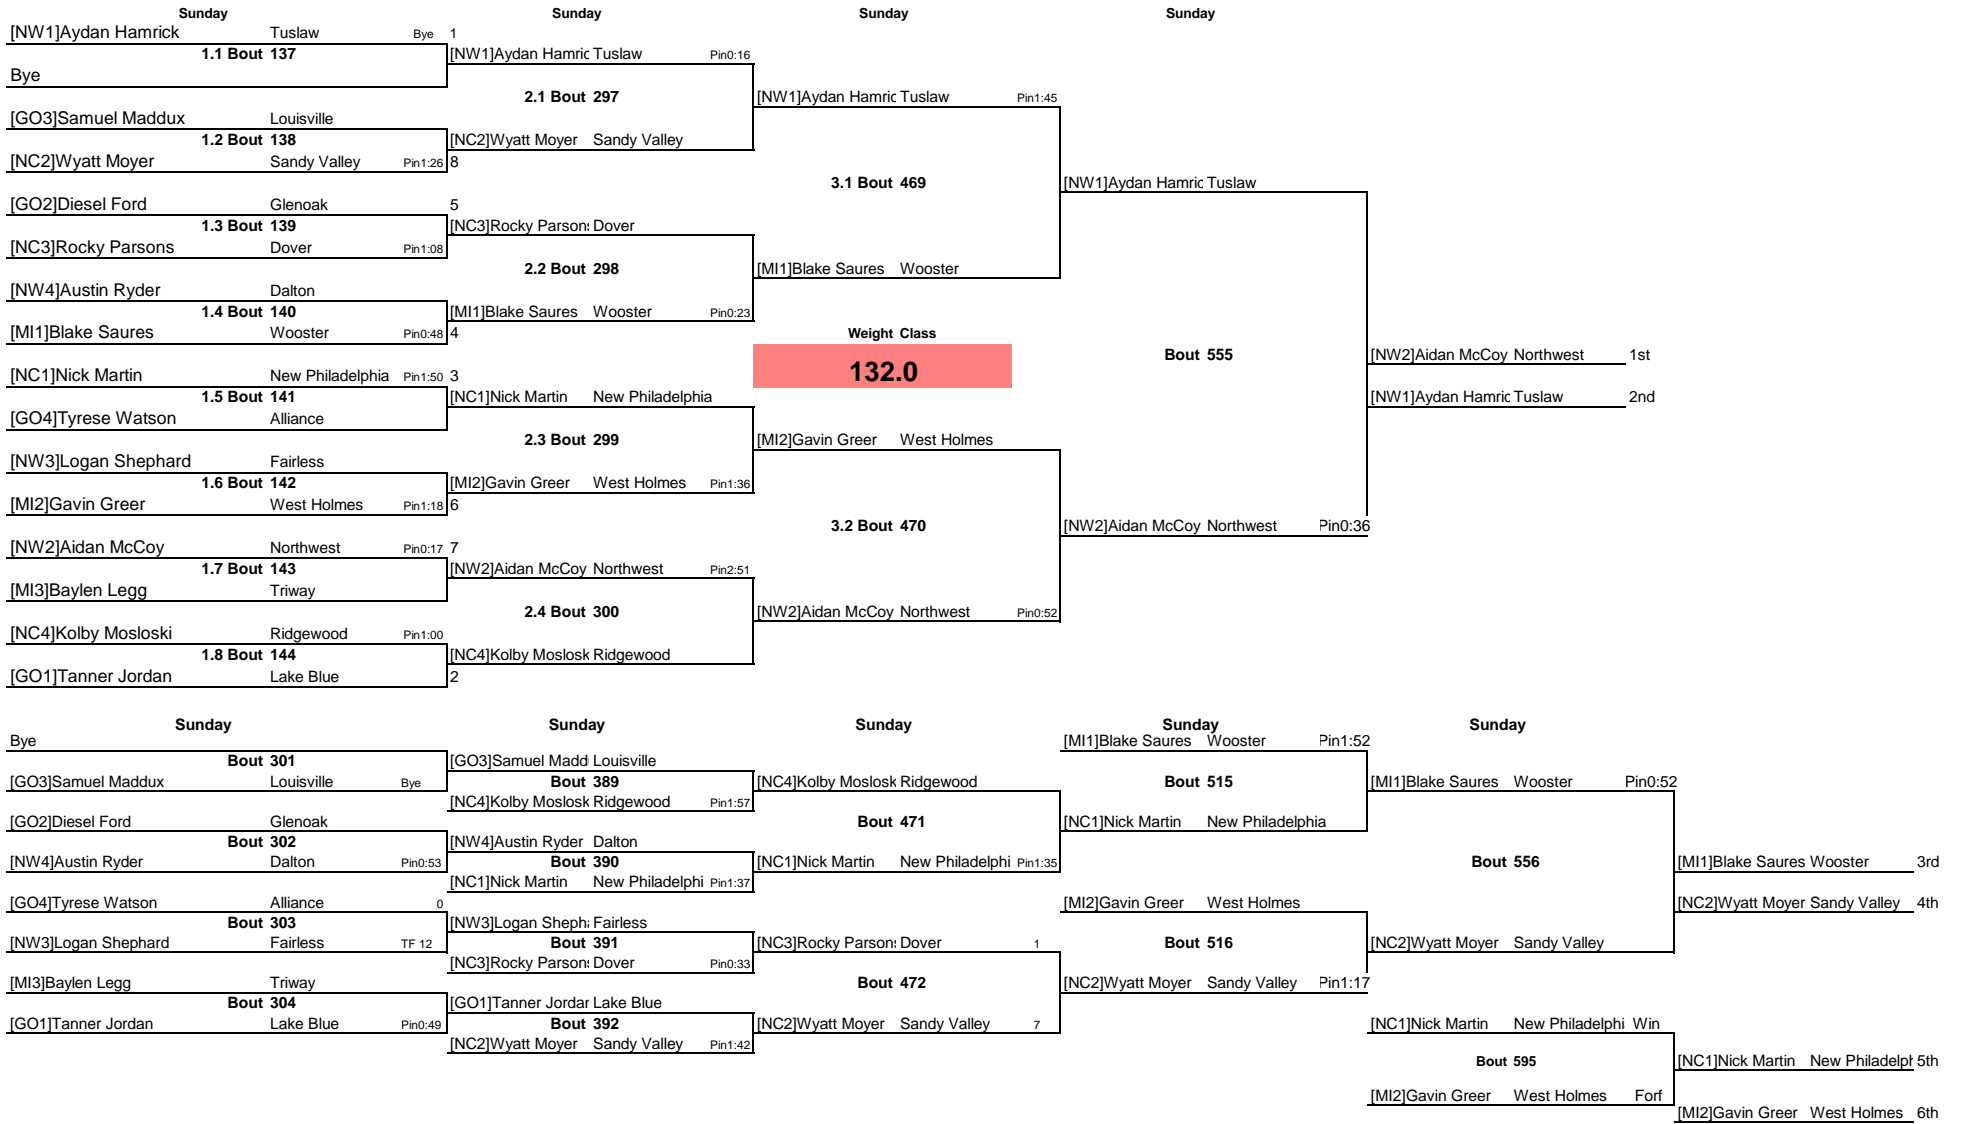

Note: All TIMES are ESTIMATES ONLY

GlenOak OYWA 2015 District