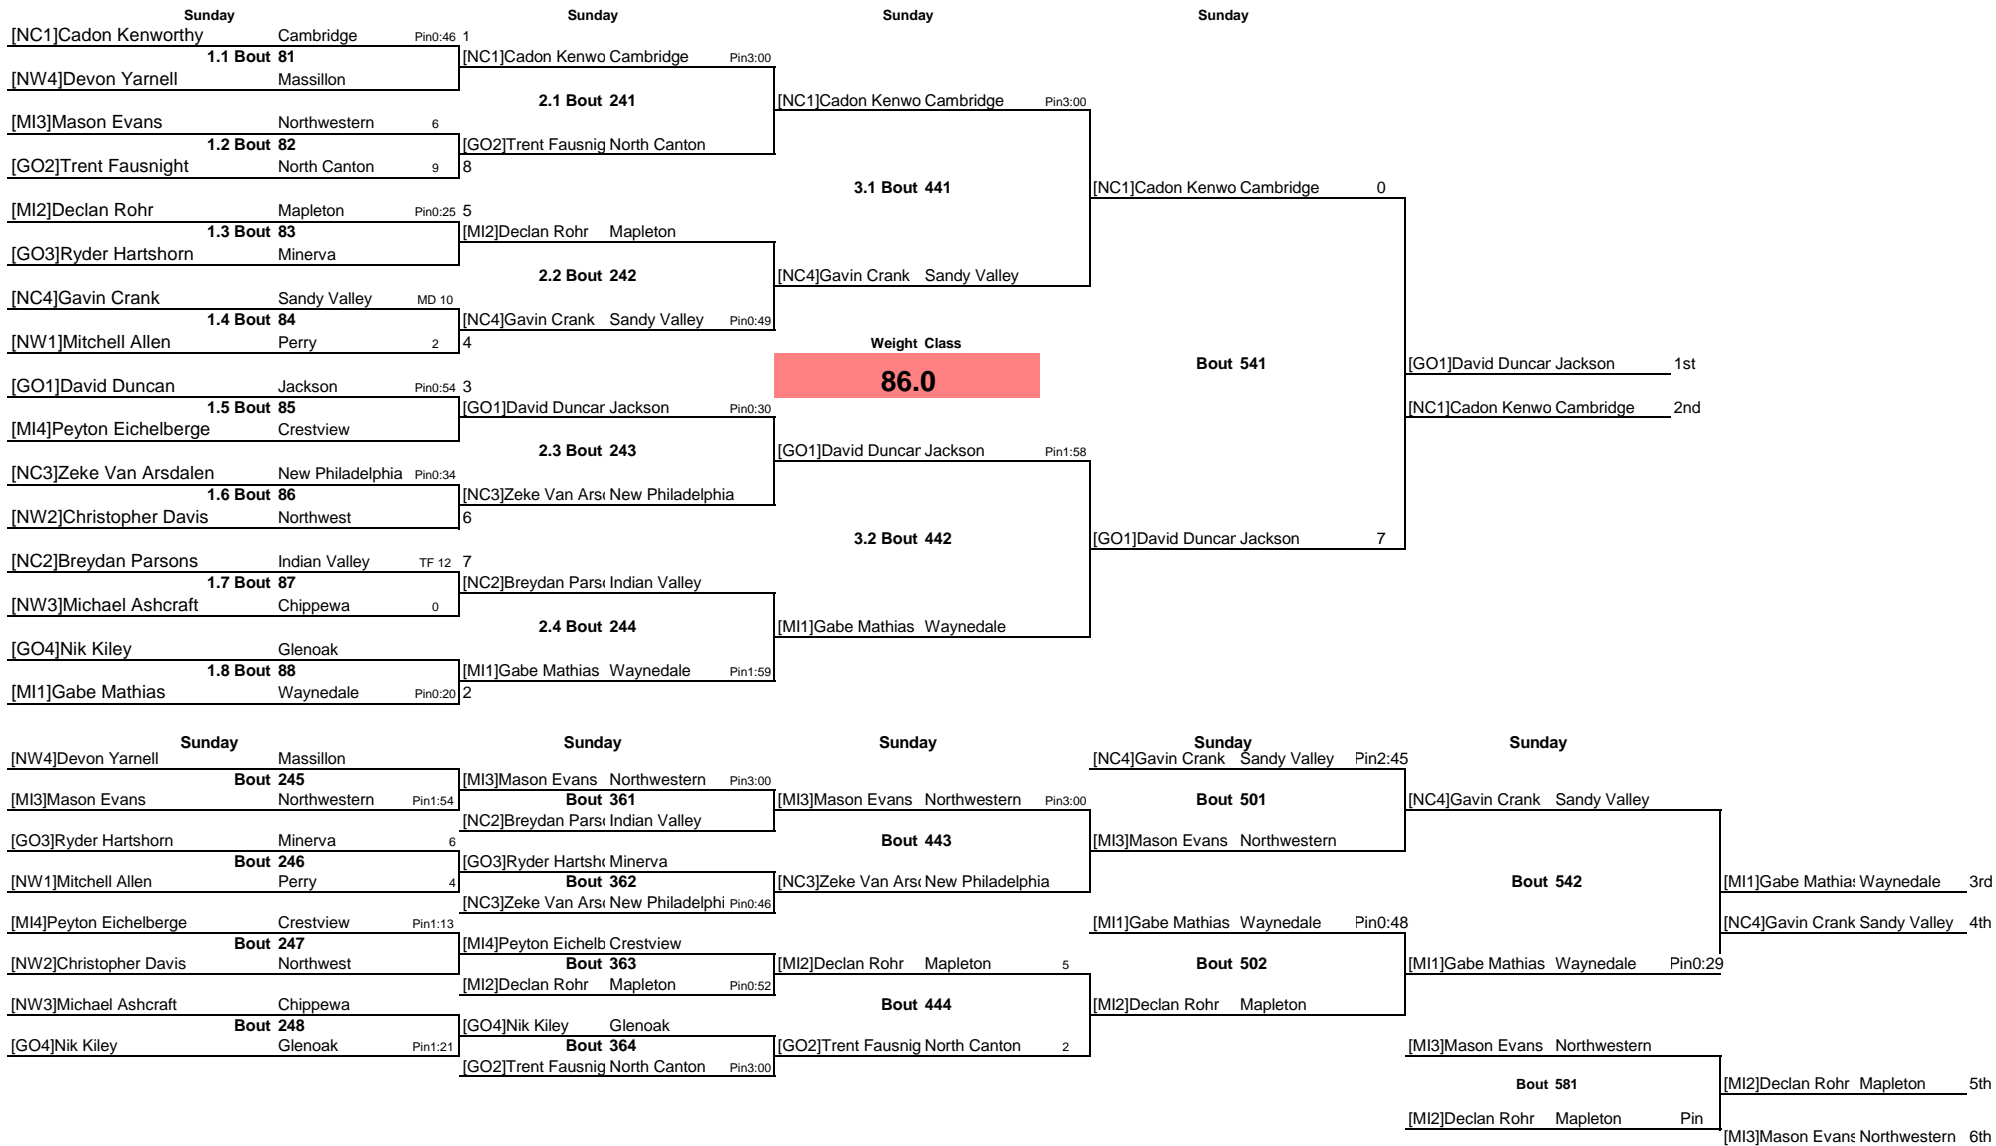

Note: All TIMES are ESTIMATES ONLY

GlenOak OYWA 2015 District

Note: All TIMES are ESTIMATES ONLY

GlenOak OYWA 2015 District

Note: All TIMES are ESTIMATES ONLY

GlenOak OYWA 2015 District

GlenOak OYWA 2015 District