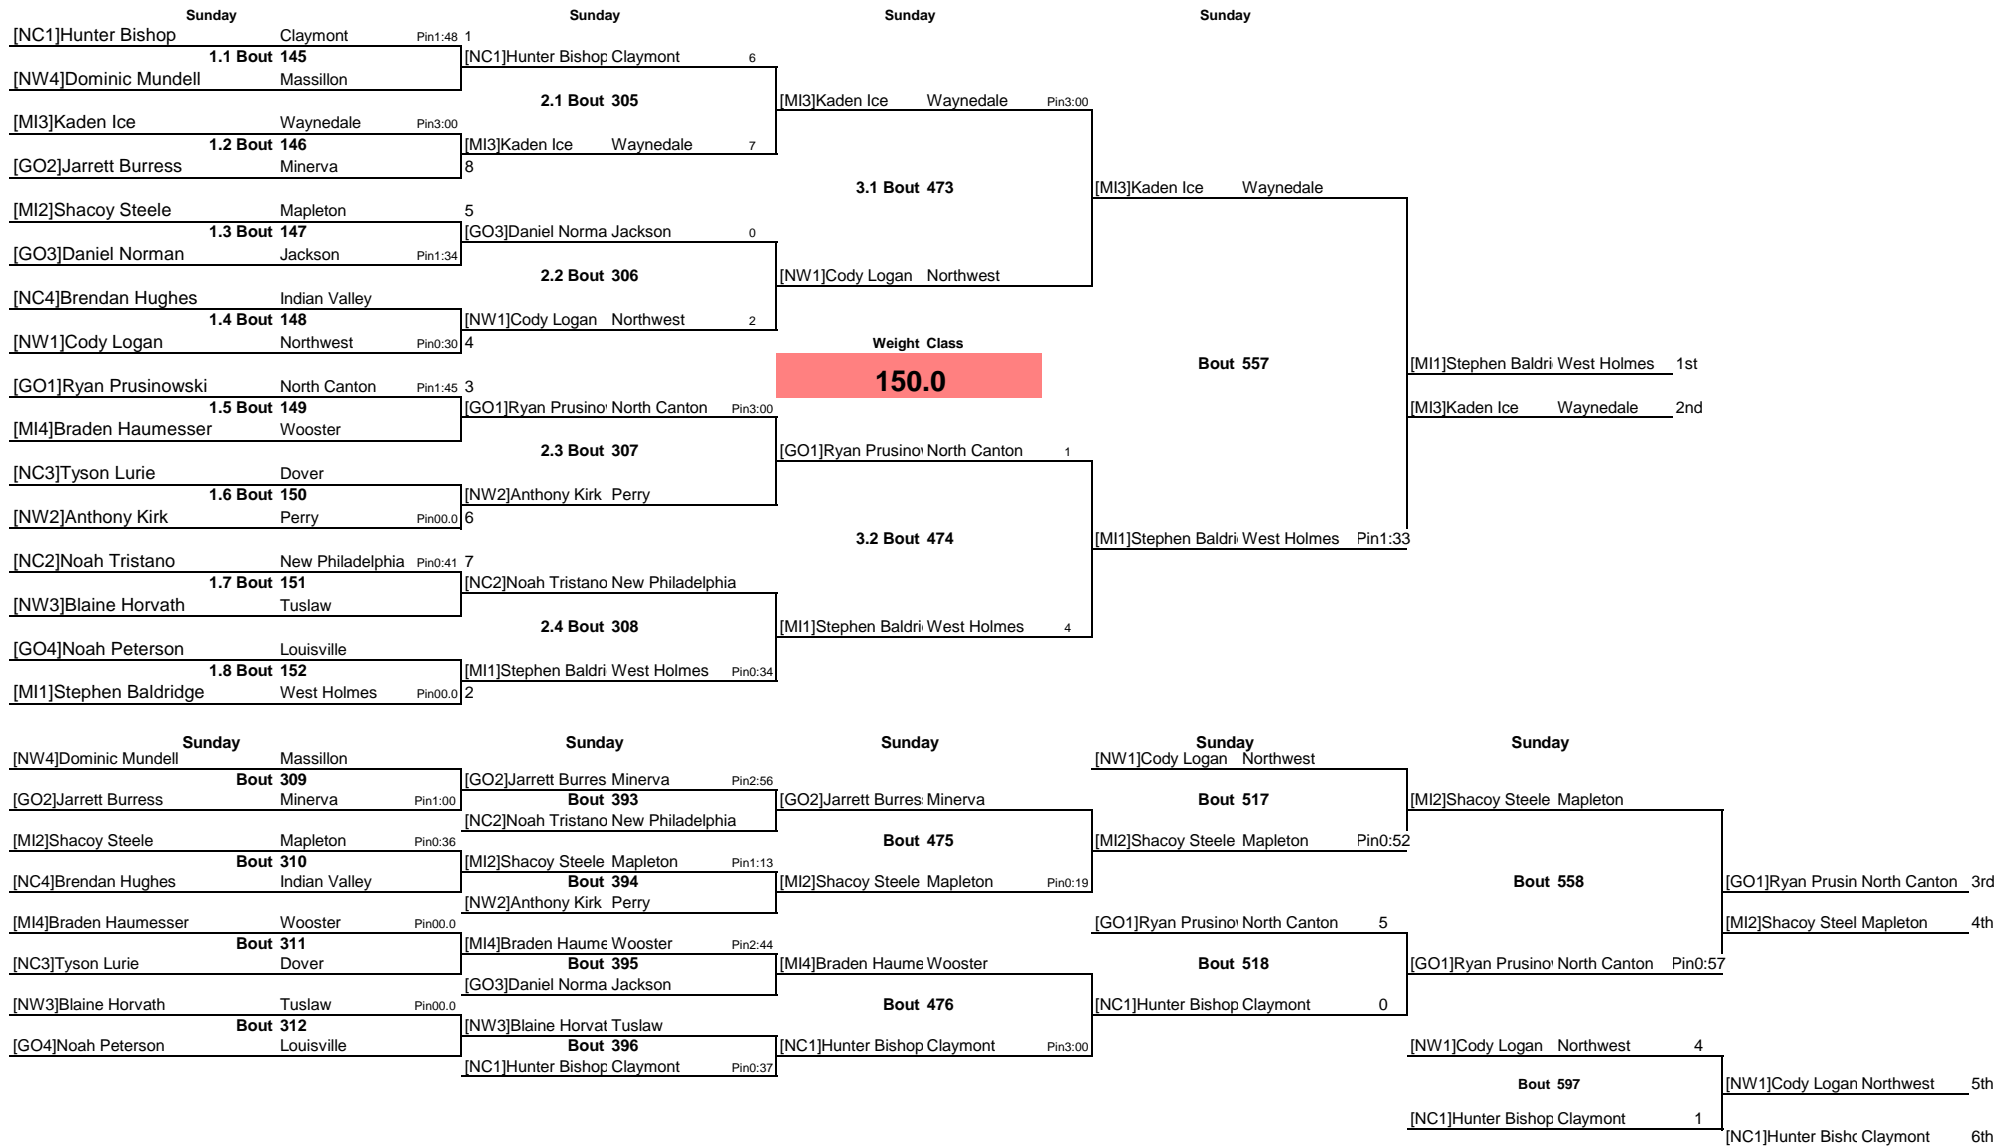

GlenOak OYWA 2015 District

Note: All TIMES are ESTIMATES ONLY

GlenOak OYWA 2015 District

Note: All TIMES are ESTIMATES ONLY

GlenOak OYWA 2015 District

Note: All TIMES are ESTIMATES ONLY

GlenOak OYWA 2015 District