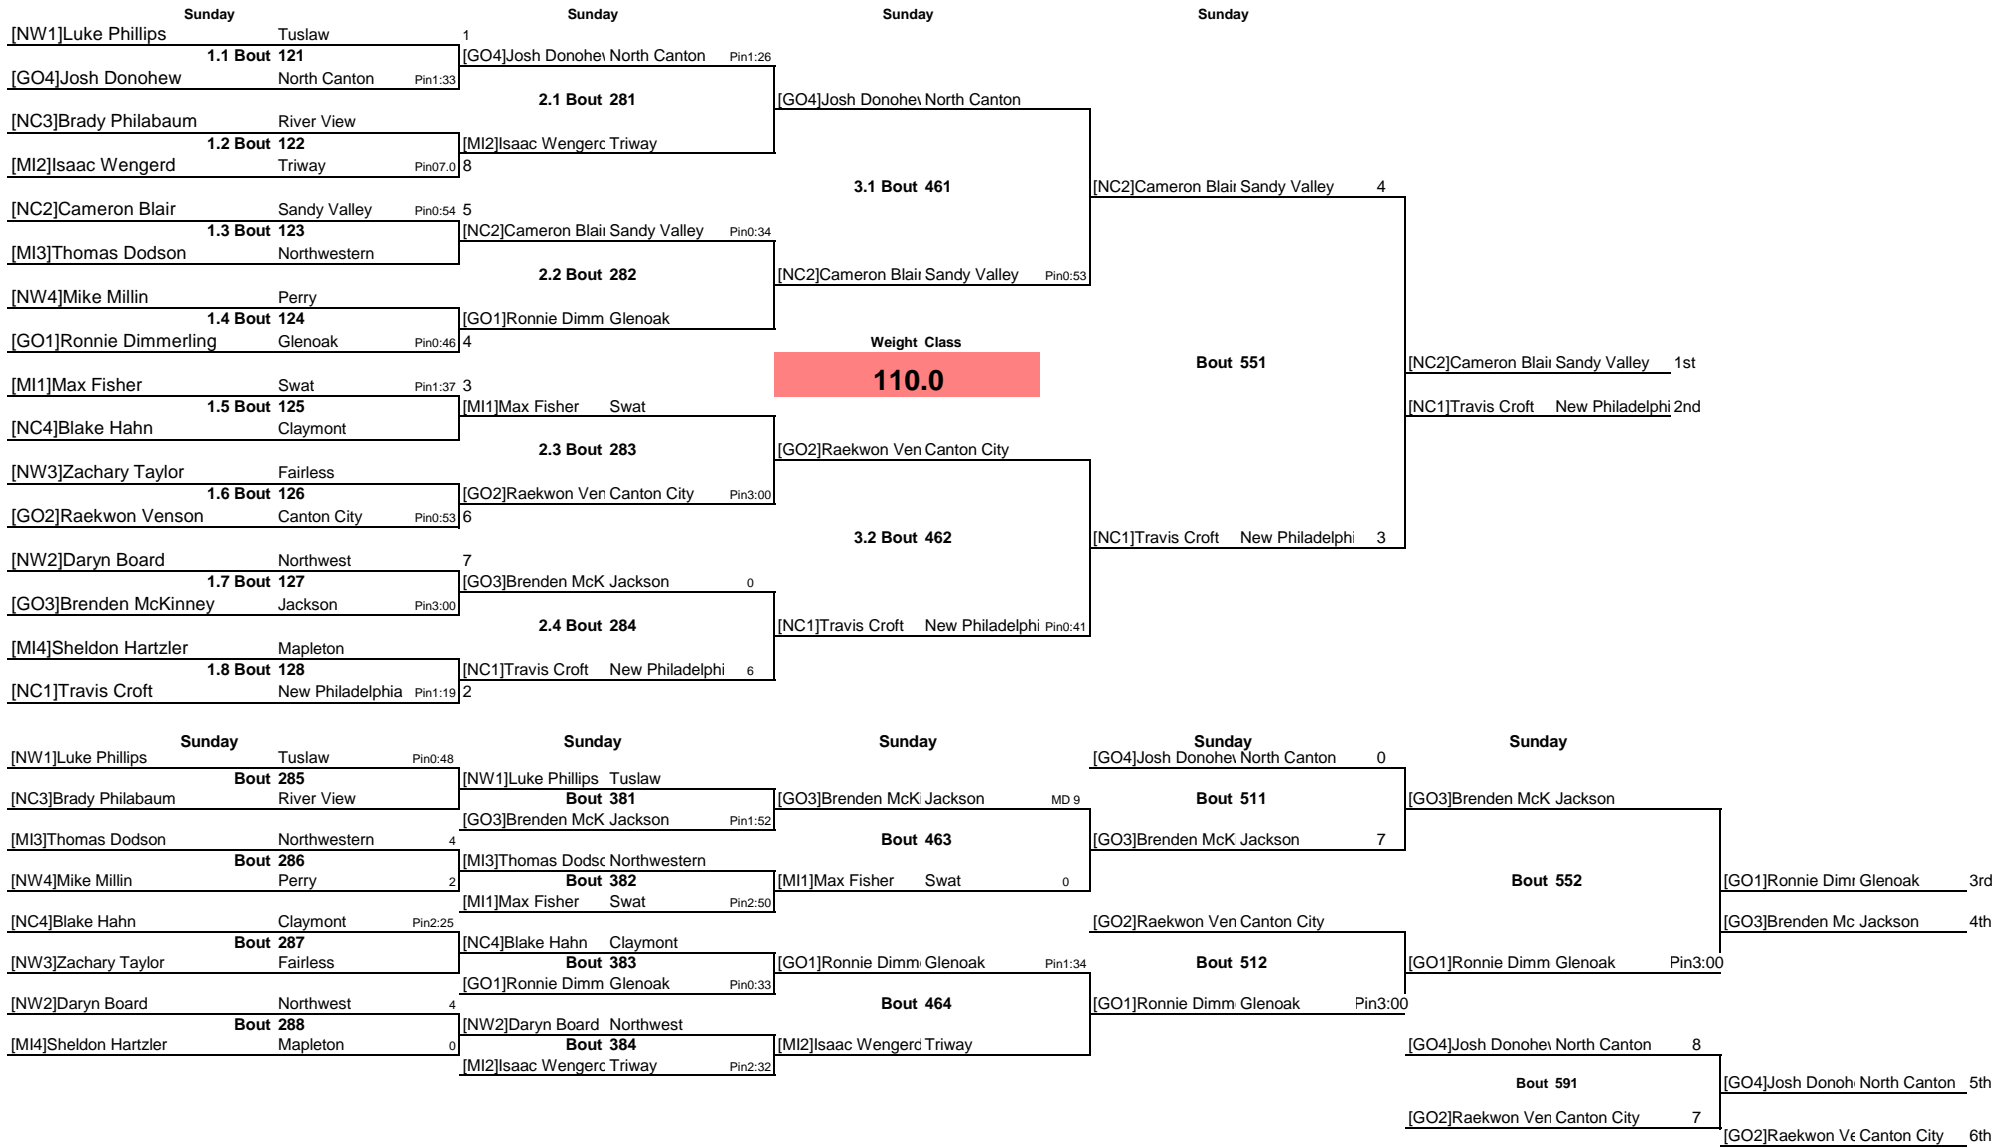

GlenOak OYWA 2015 District

Note: All TIMES are ESTIMATES ONLY

GlenOak OYWA 2015 District

Note: All TIMES are ESTIMATES ONLY

GlenOak OYWA 2015 District

Note: All TIMES are ESTIMATES ONLY

GlenOak OYWA 2015 District