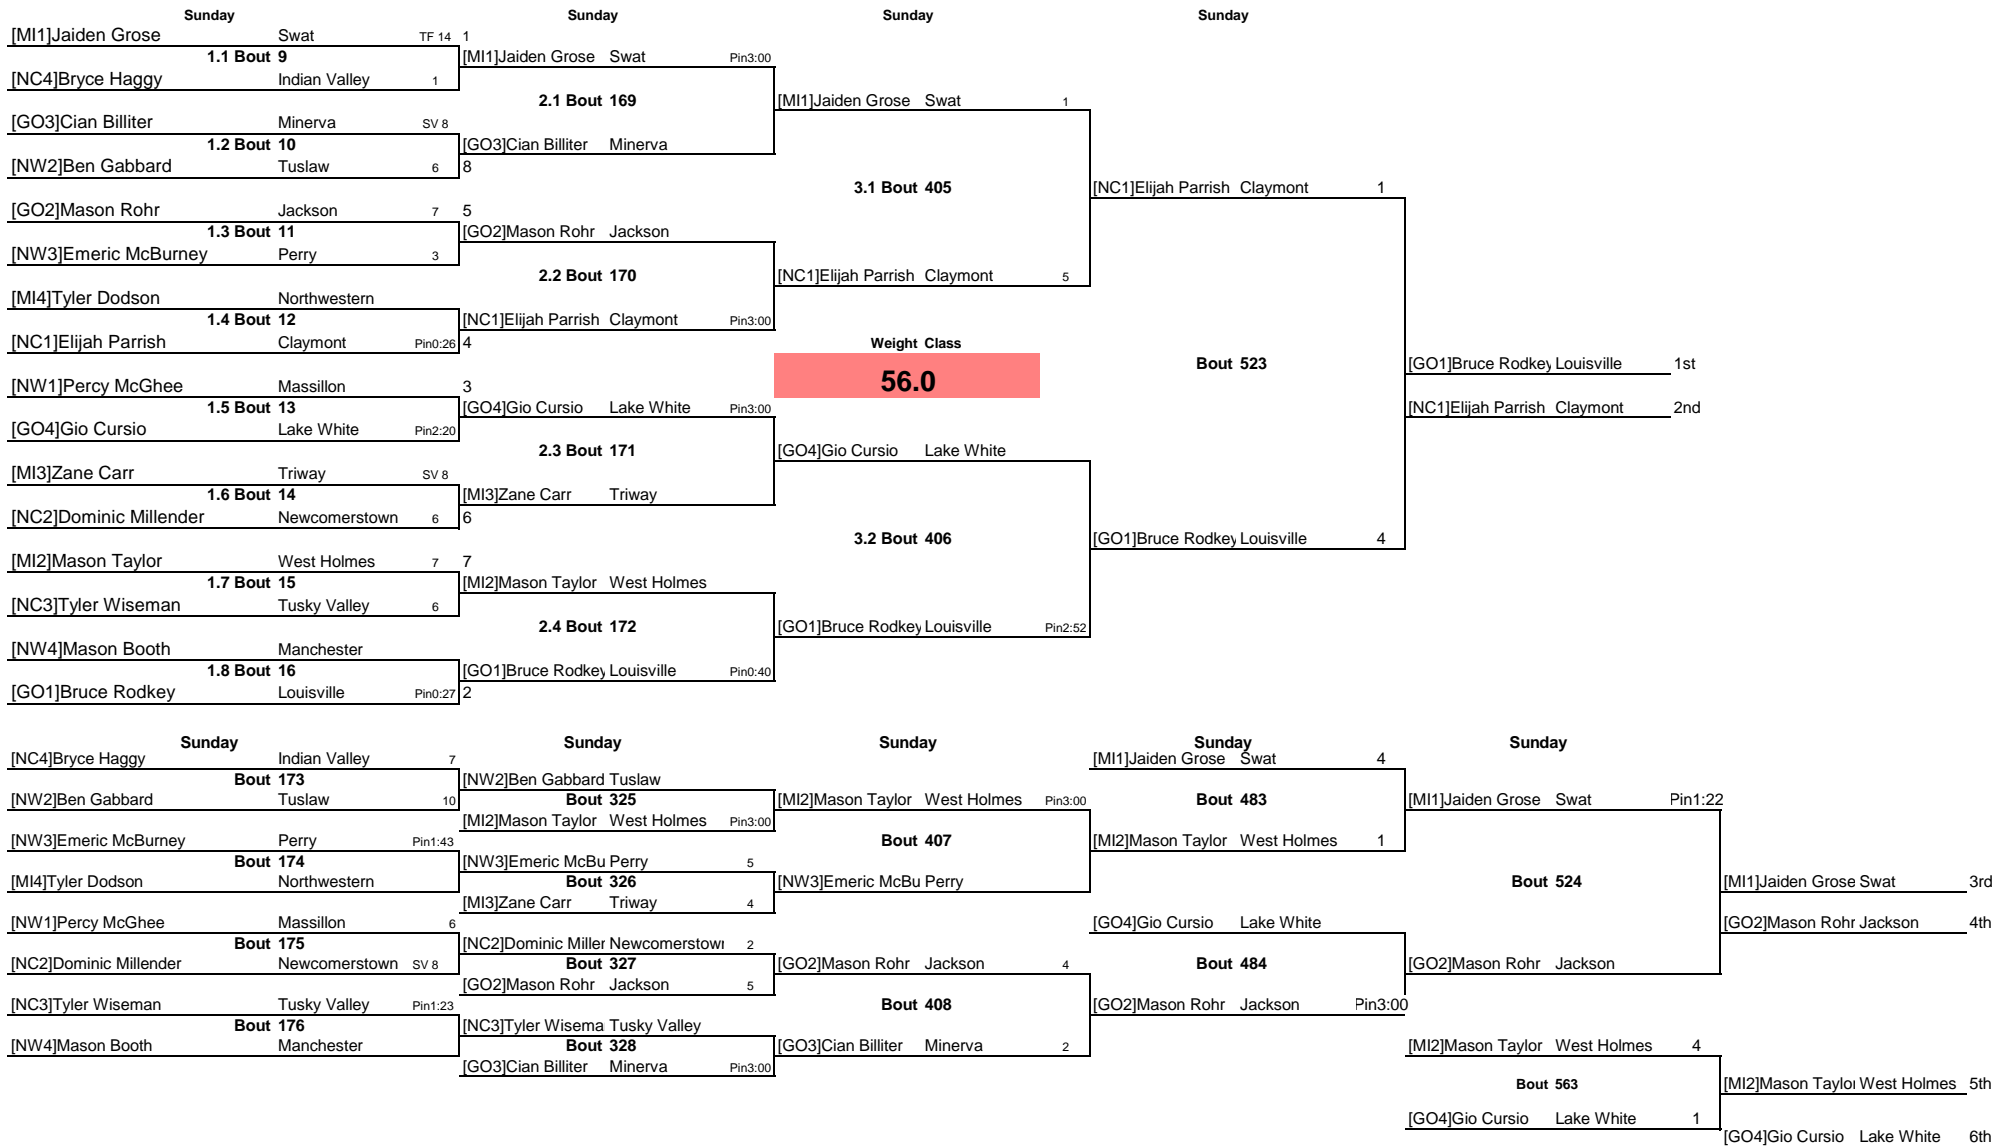

Note: All TIMES are ESTIMATES ONLY

GlenOak OYWA 2015 District

Note: All TIMES are ESTIMATES ONLY

GlenOak OYWA 2015 District

Note: All TIMES are ESTIMATES ONLY

GlenOak OYWA 2015 District

Note: All TIMES are ESTIMATES ONLY