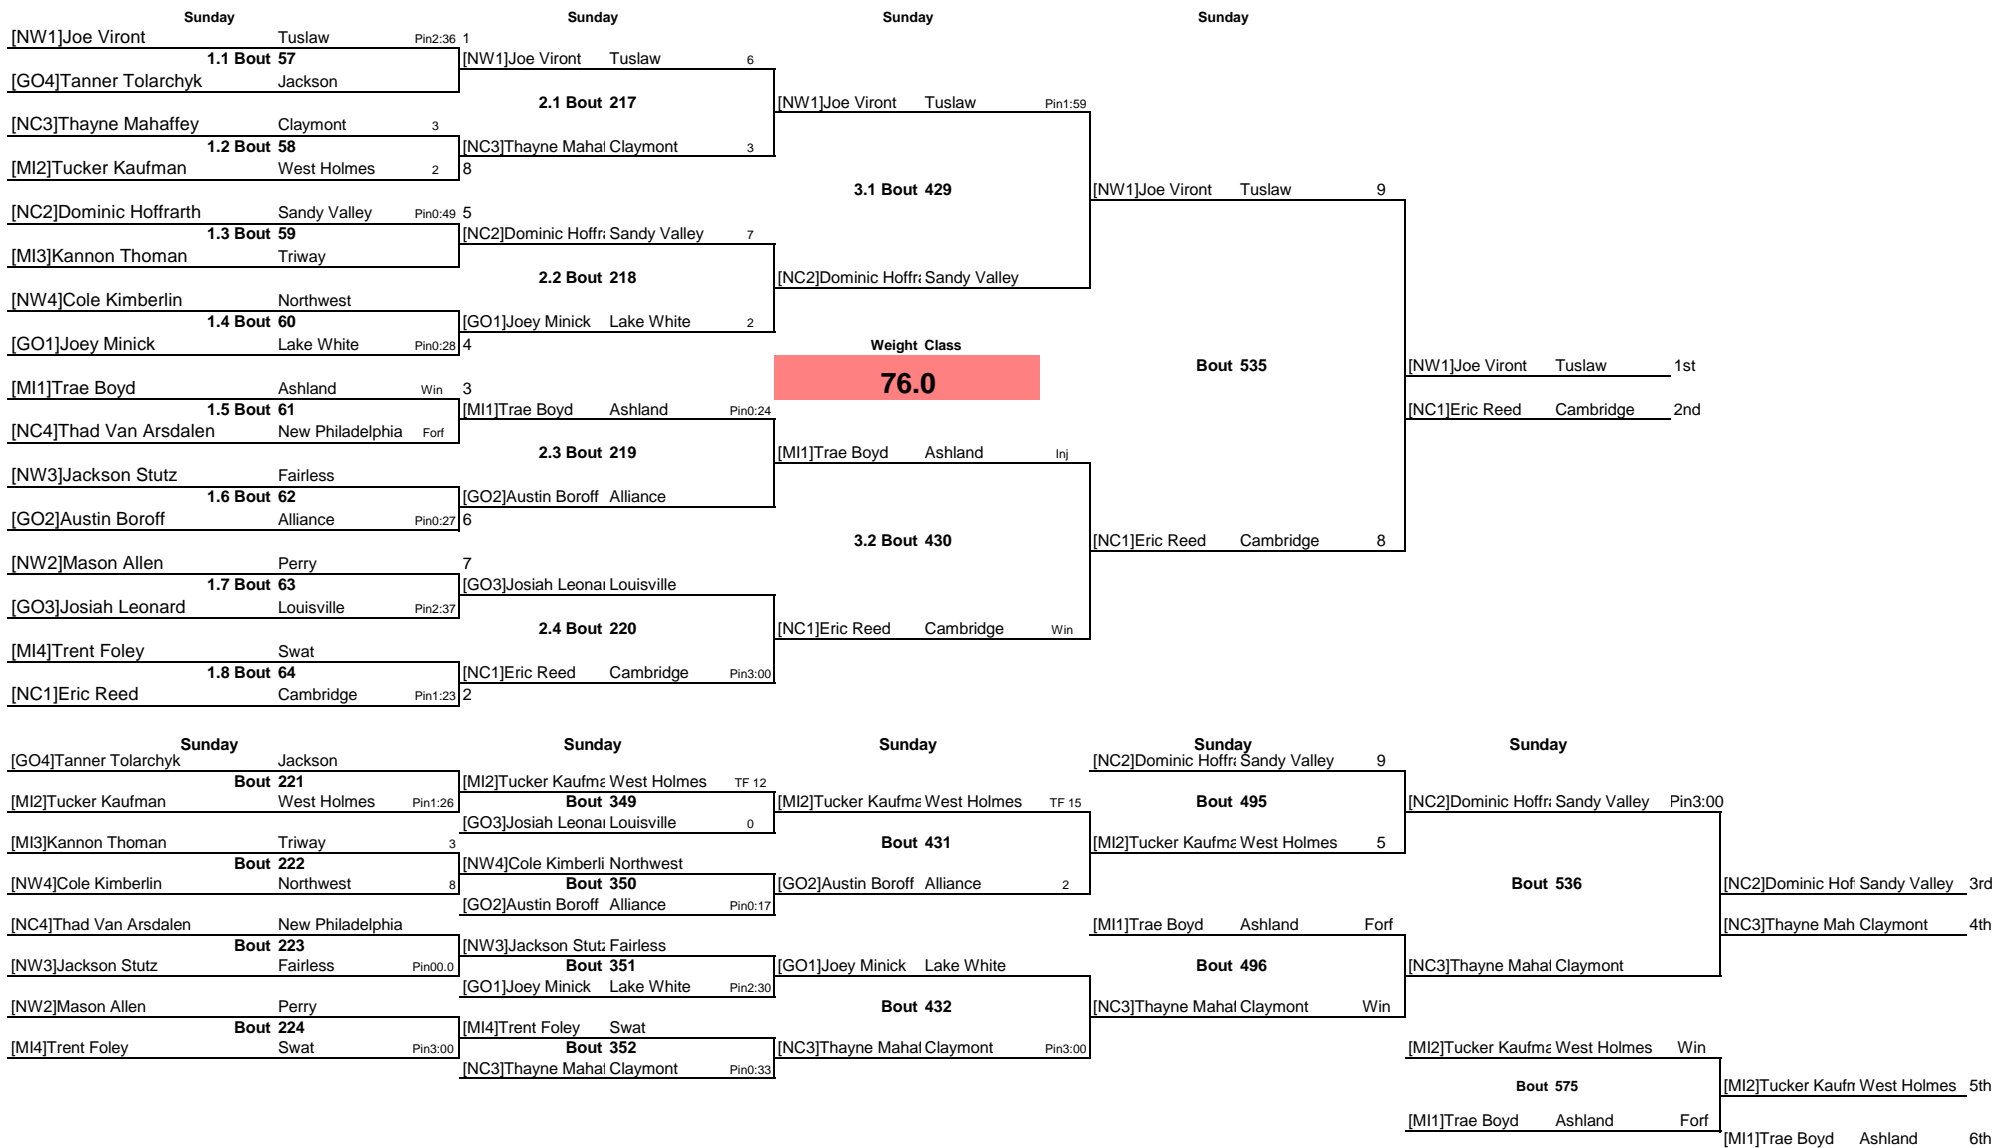

GlenOak OYWA 2015 District

Note: All TIMES are ESTIMATES ONLY

GlenOak OYWA 2015 District

Note: All TIMES are ESTIMATES ONLY

GlenOak OYWA 2015 District

Note: All TIMES are ESTIMATES ONLY

GlenOak OYWA 2015 District

Note: All TIMES are ESTIMATES ONLY

GlenOak OYWA 2015 District

Note: All TIMES are ESTIMATES ONLY

GlenOak OYWA 2015 District

Note: All TIMES are ESTIMATES ONLY

GlenOak OYWA 2015 District

GlenOak OYWA 2015 District