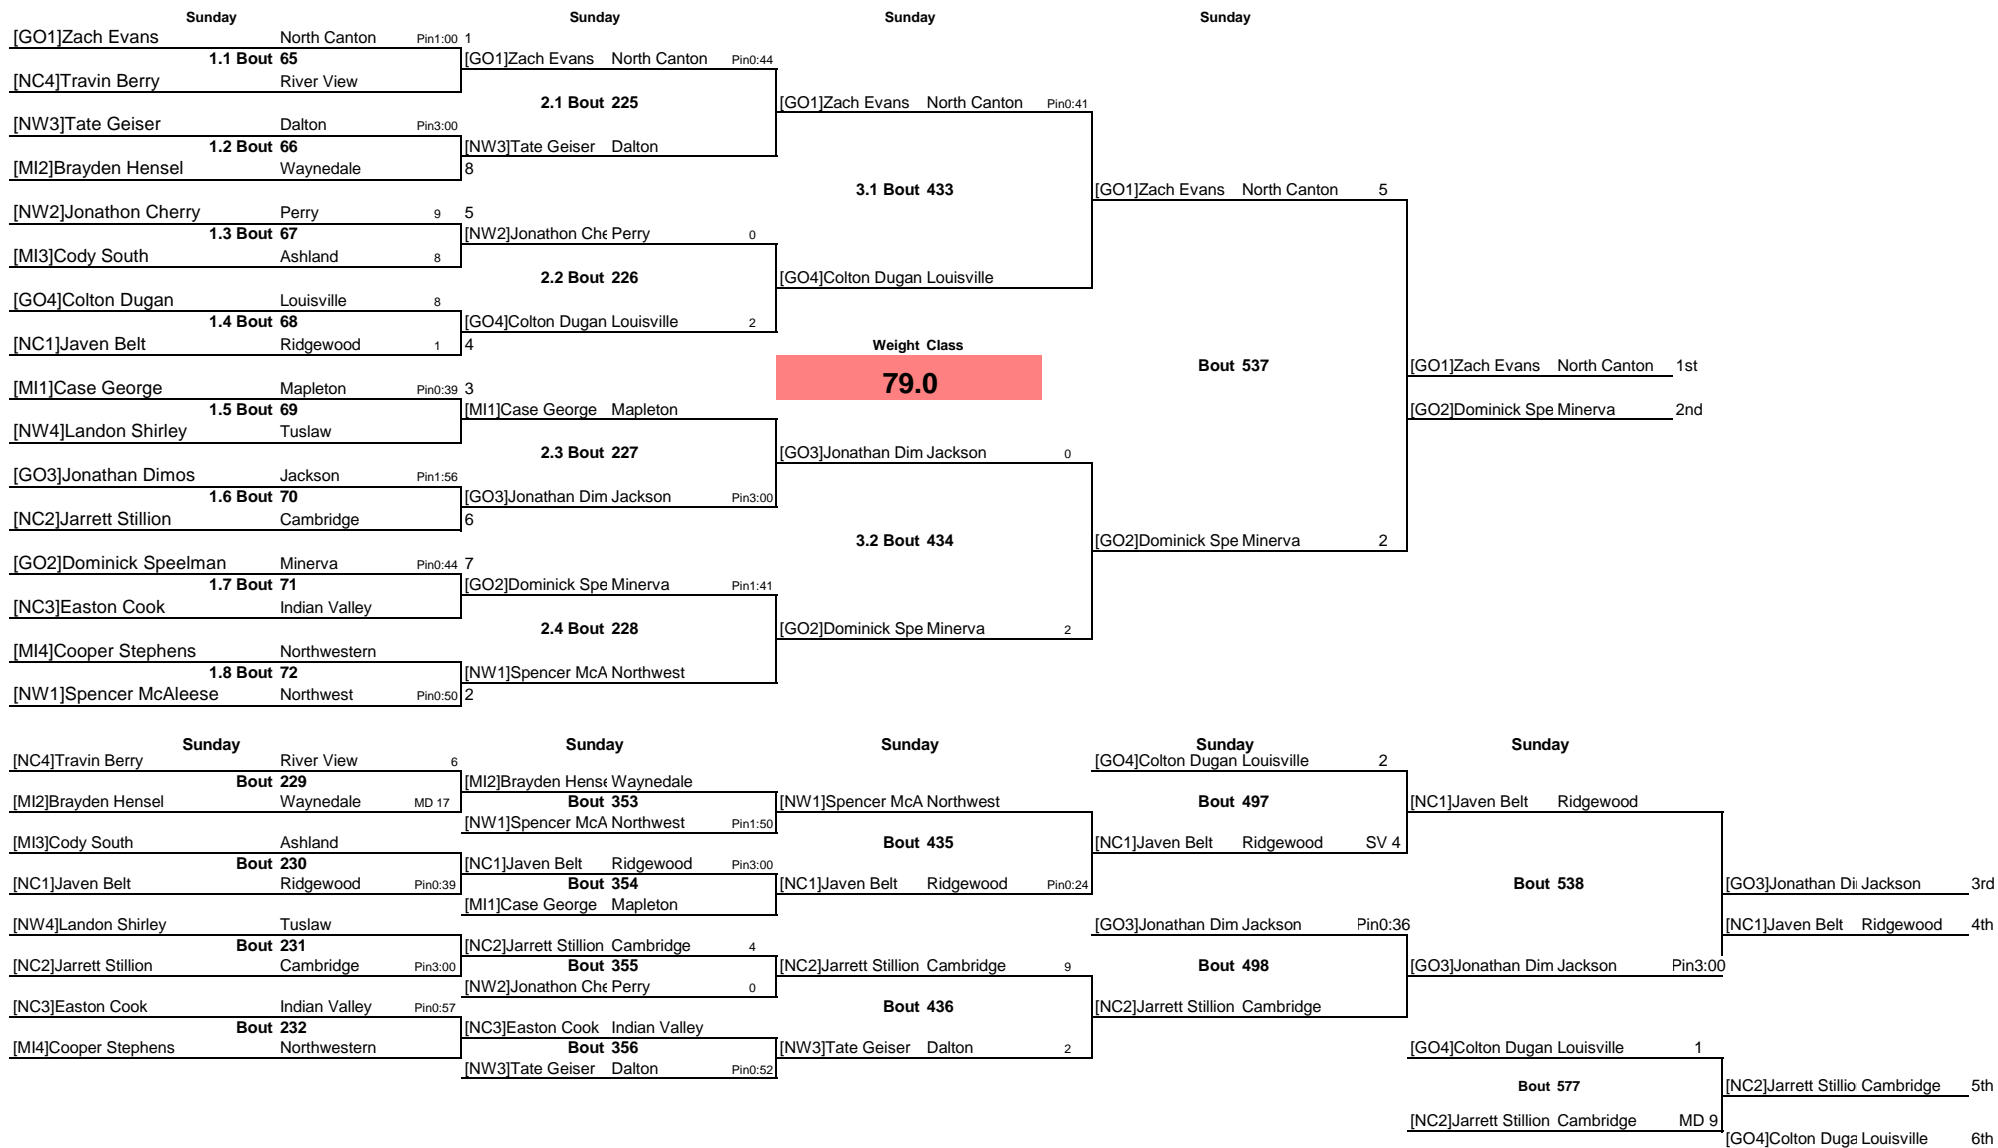

GlenOak OYWA 2015 District

Note: All TIMES are ESTIMATES ONLY

GlenOak OYWA 2015 District

Note: All TIMES are ESTIMATES ONLY

GlenOak OYWA 2015 District

Note: All TIMES are ESTIMATES ONLY

GlenOak OYWA 2015 District

Note: All TIMES are ESTIMATES ONLY

GlenOak OYWA 2015 District

Note: All TIMES are ESTIMATES ONLY

GlenOak OYWA 2015 District

Note: All TIMES are ESTIMATES ONLY

GlenOak OYWA 2015 District

GlenOak OYWA 2015 District