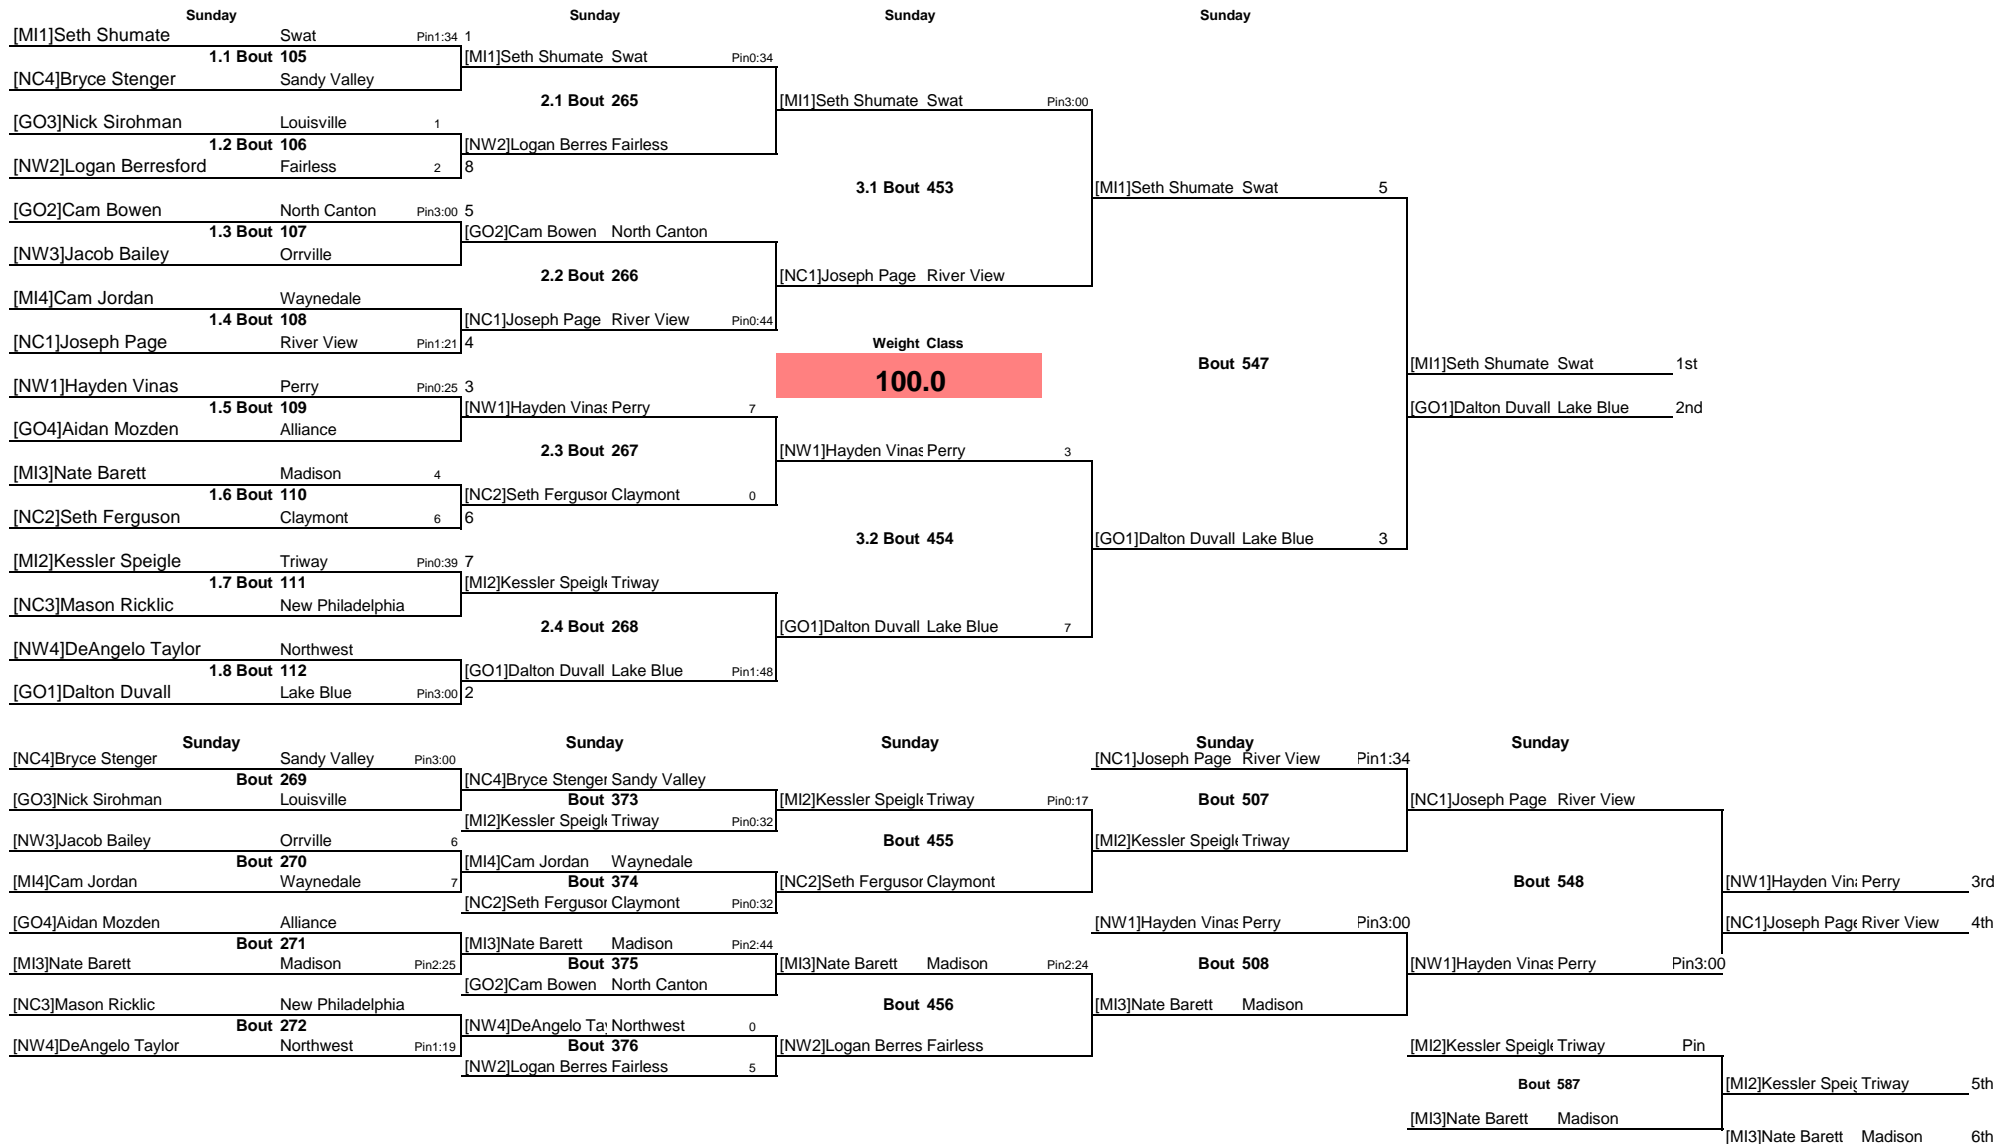

Note: All TIMES are ESTIMATES ONLY

GlenOak OYWA 2015 District