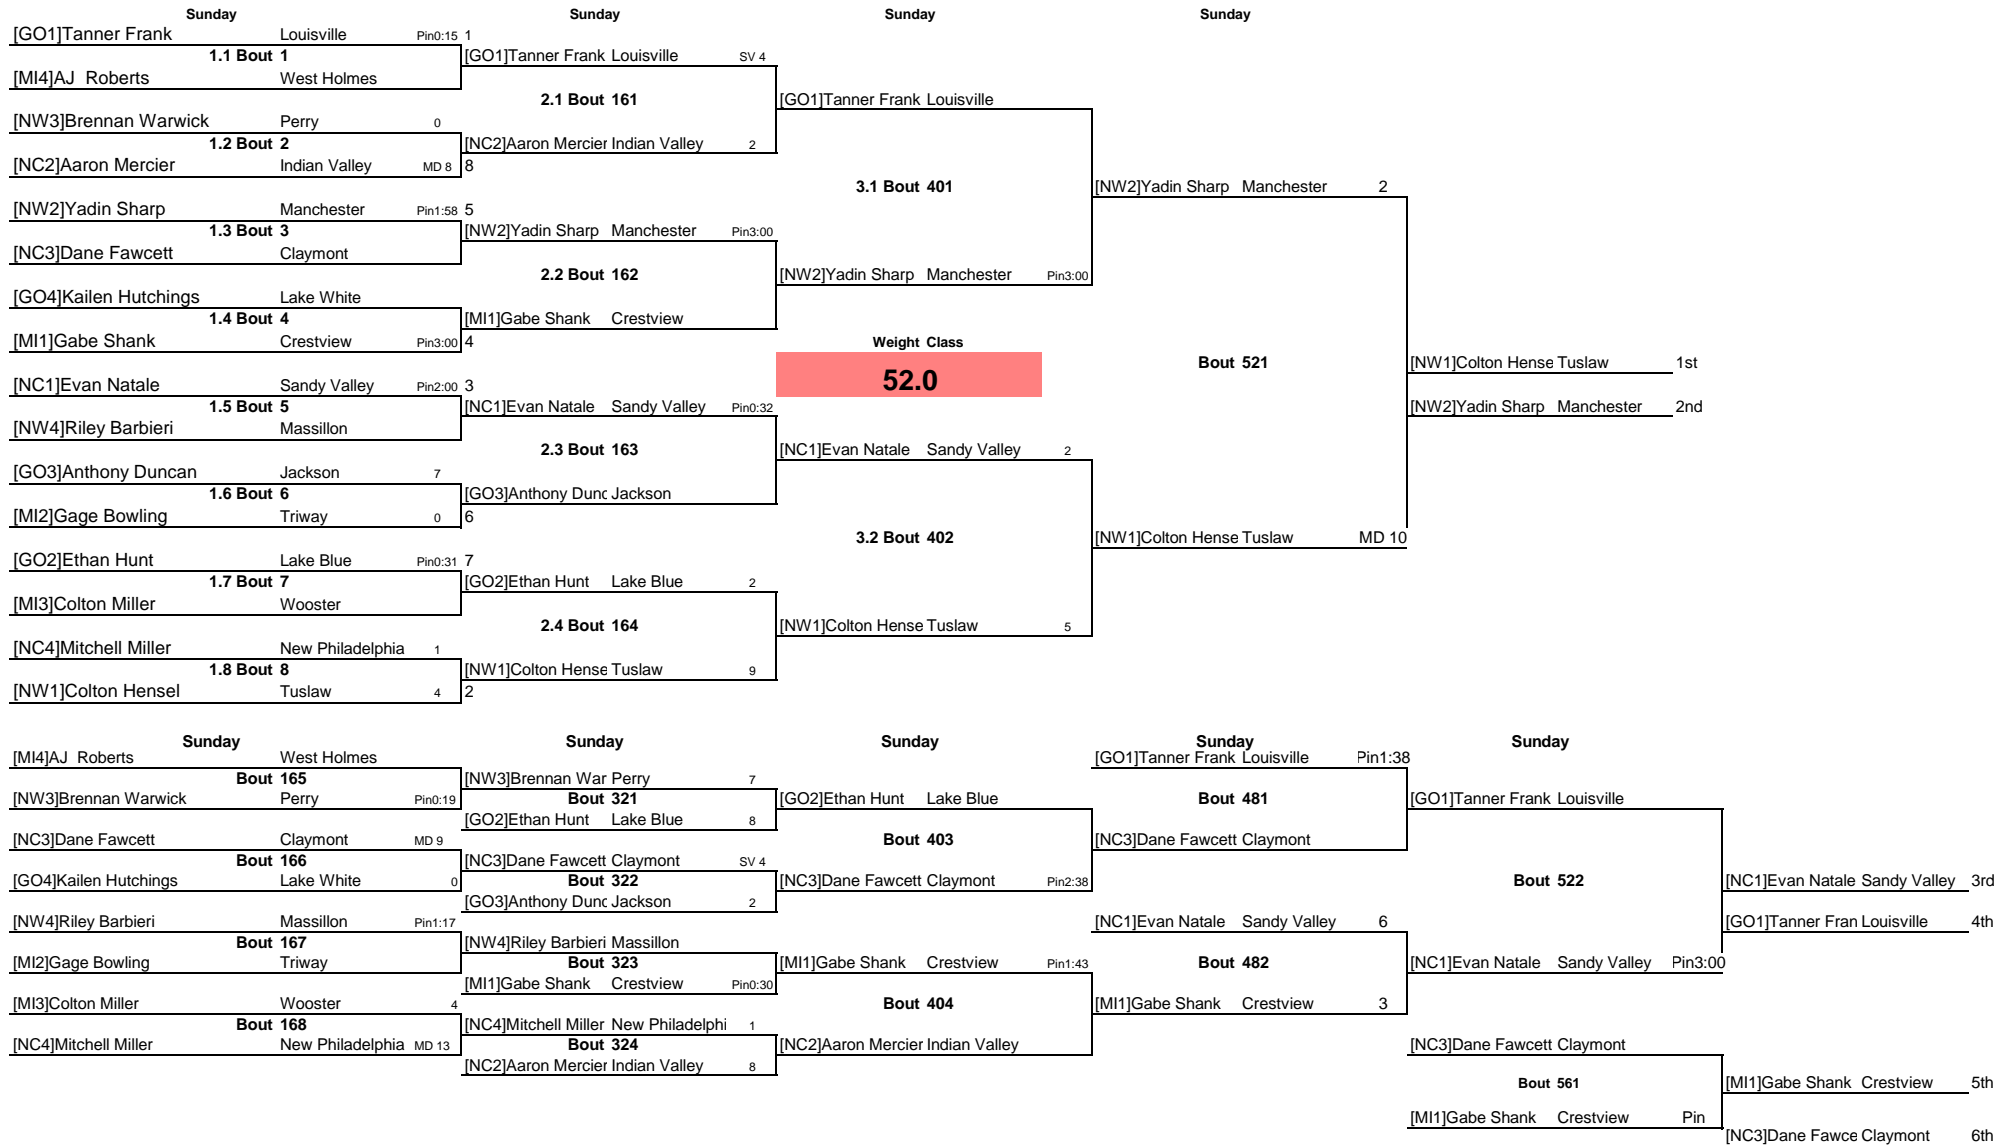

Note: All TIMES are ESTIMATES ONLY

GlenOak OYWA 2015 District

Note: All TIMES are ESTIMATES ONLY

GlenOak OYWA 2015 District

Note: All TIMES are ESTIMATES ONLY

GlenOak OYWA 2015 District

Note: All TIMES are ESTIMATES ONLY

GlenOak OYWA 2015 District

Note: All TIMES are ESTIMATES ONLY

GlenOak OYWA 2015 District

Note: All TIMES are ESTIMATES ONLY

GlenOak OYWA 2015 District

Note: All TIMES are ESTIMATES ONLY

GlenOak OYWA 2015 District