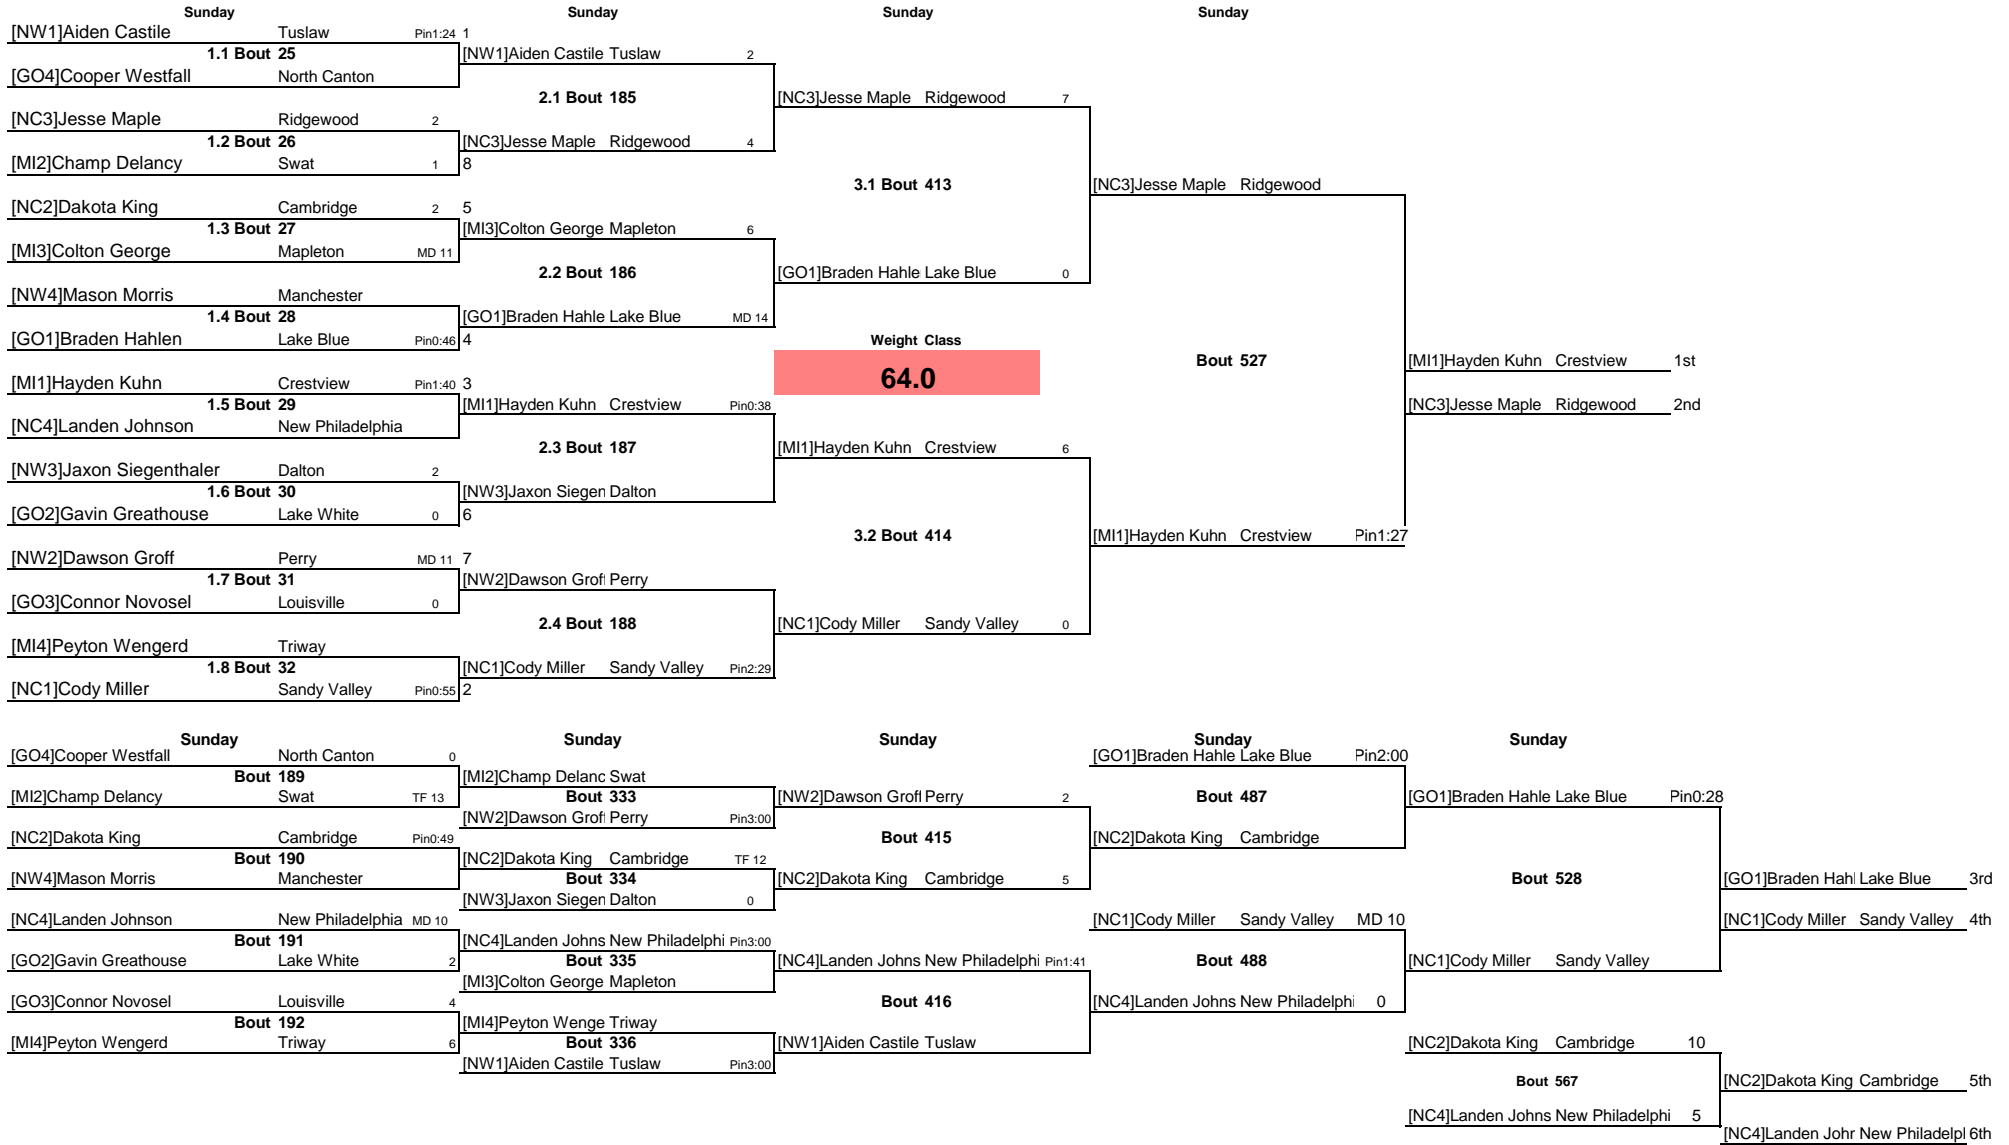

Note: All TIMES are ESTIMATES ONLY

GlenOak OYWA 2015 District

Note: All TIMES are ESTIMATES ONLY

GlenOak OYWA 2015 District

Note: All TIMES are ESTIMATES ONLY

GlenOak OYWA 2015 District

Note: All TIMES are ESTIMATES ONLY

GlenOak OYWA 2015 District

Note: All TIMES are ESTIMATES ONLY

GlenOak OYWA 2015 District

Note: All TIMES are ESTIMATES ONLY

GlenOak OYWA 2015 District

Note: All TIMES are ESTIMATES ONLY

GlenOak OYWA 2015 District