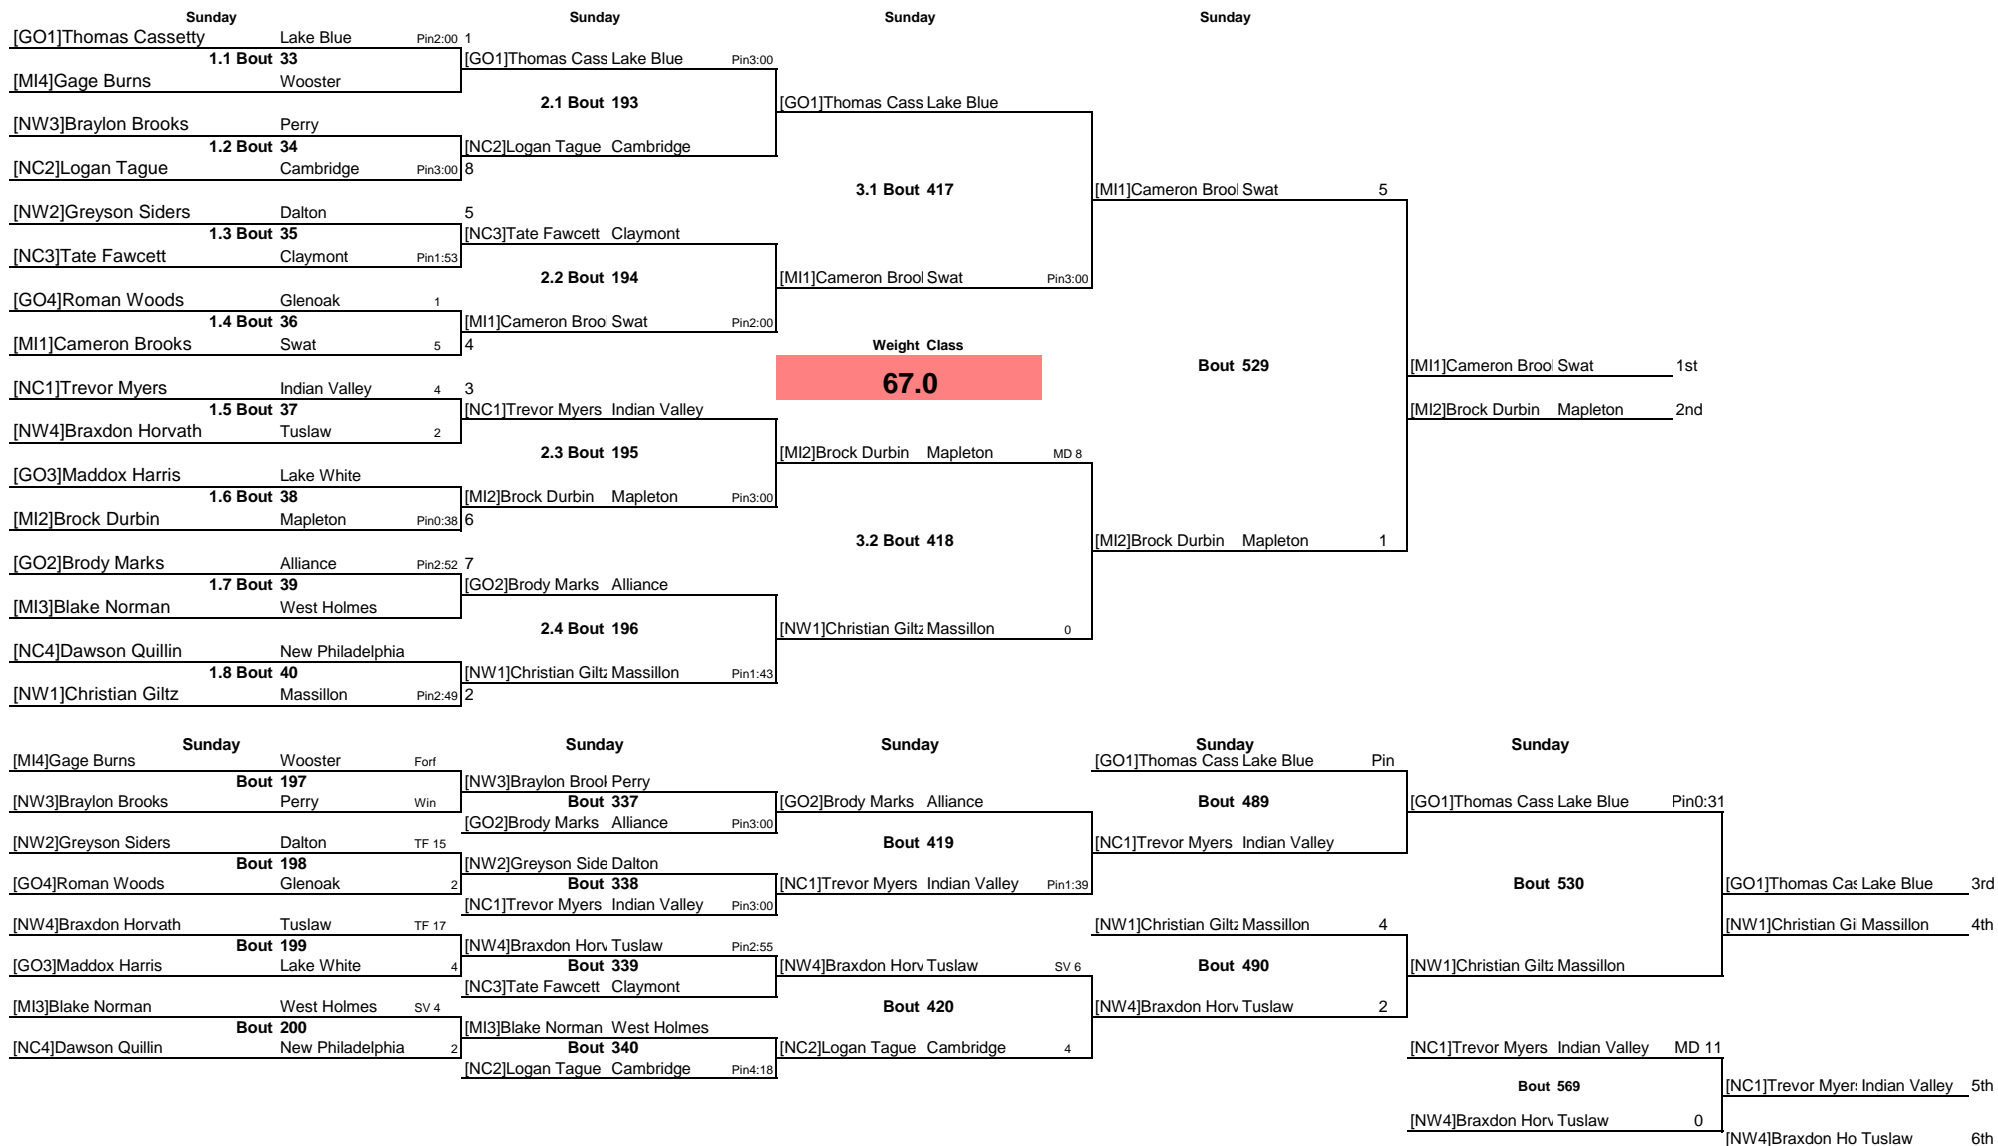

Note: All TIMES are ESTIMATES ONLY

GlenOak OYWA 2015 District