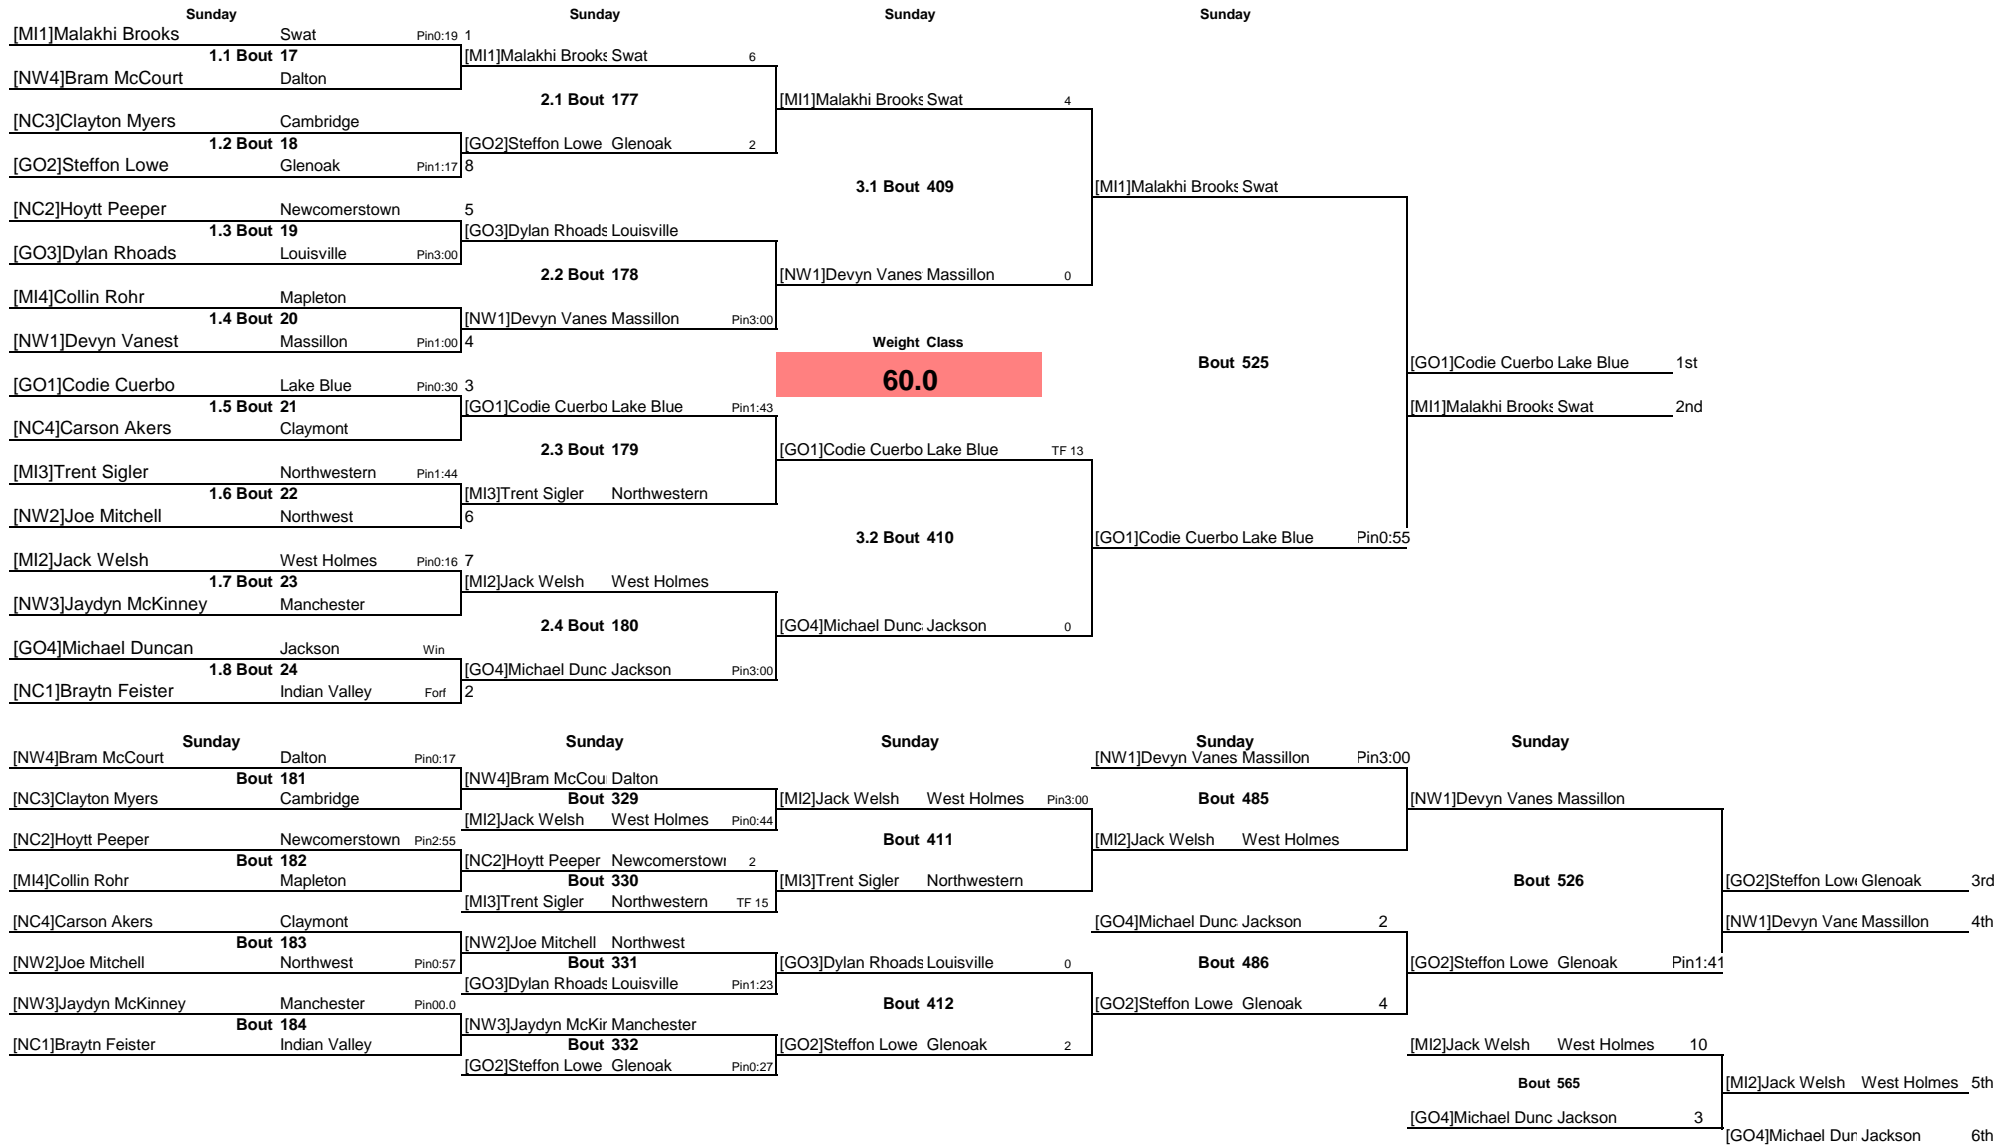

Note: All TIMES are ESTIMATES ONLY

GlenOak OYWA 2015 District

Note: All TIMES are ESTIMATES ONLY

GlenOak OYWA 2015 District

Note: All TIMES are ESTIMATES ONLY

GlenOak OYWA 2015 District

Note: All TIMES are ESTIMATES ONLY

GlenOak OYWA 2015 District

Note: All TIMES are ESTIMATES ONLY

GlenOak OYWA 2015 District

Note: All TIMES are ESTIMATES ONLY

GlenOak OYWA 2015 District

Note: All TIMES are ESTIMATES ONLY

GlenOak OYWA 2015 District