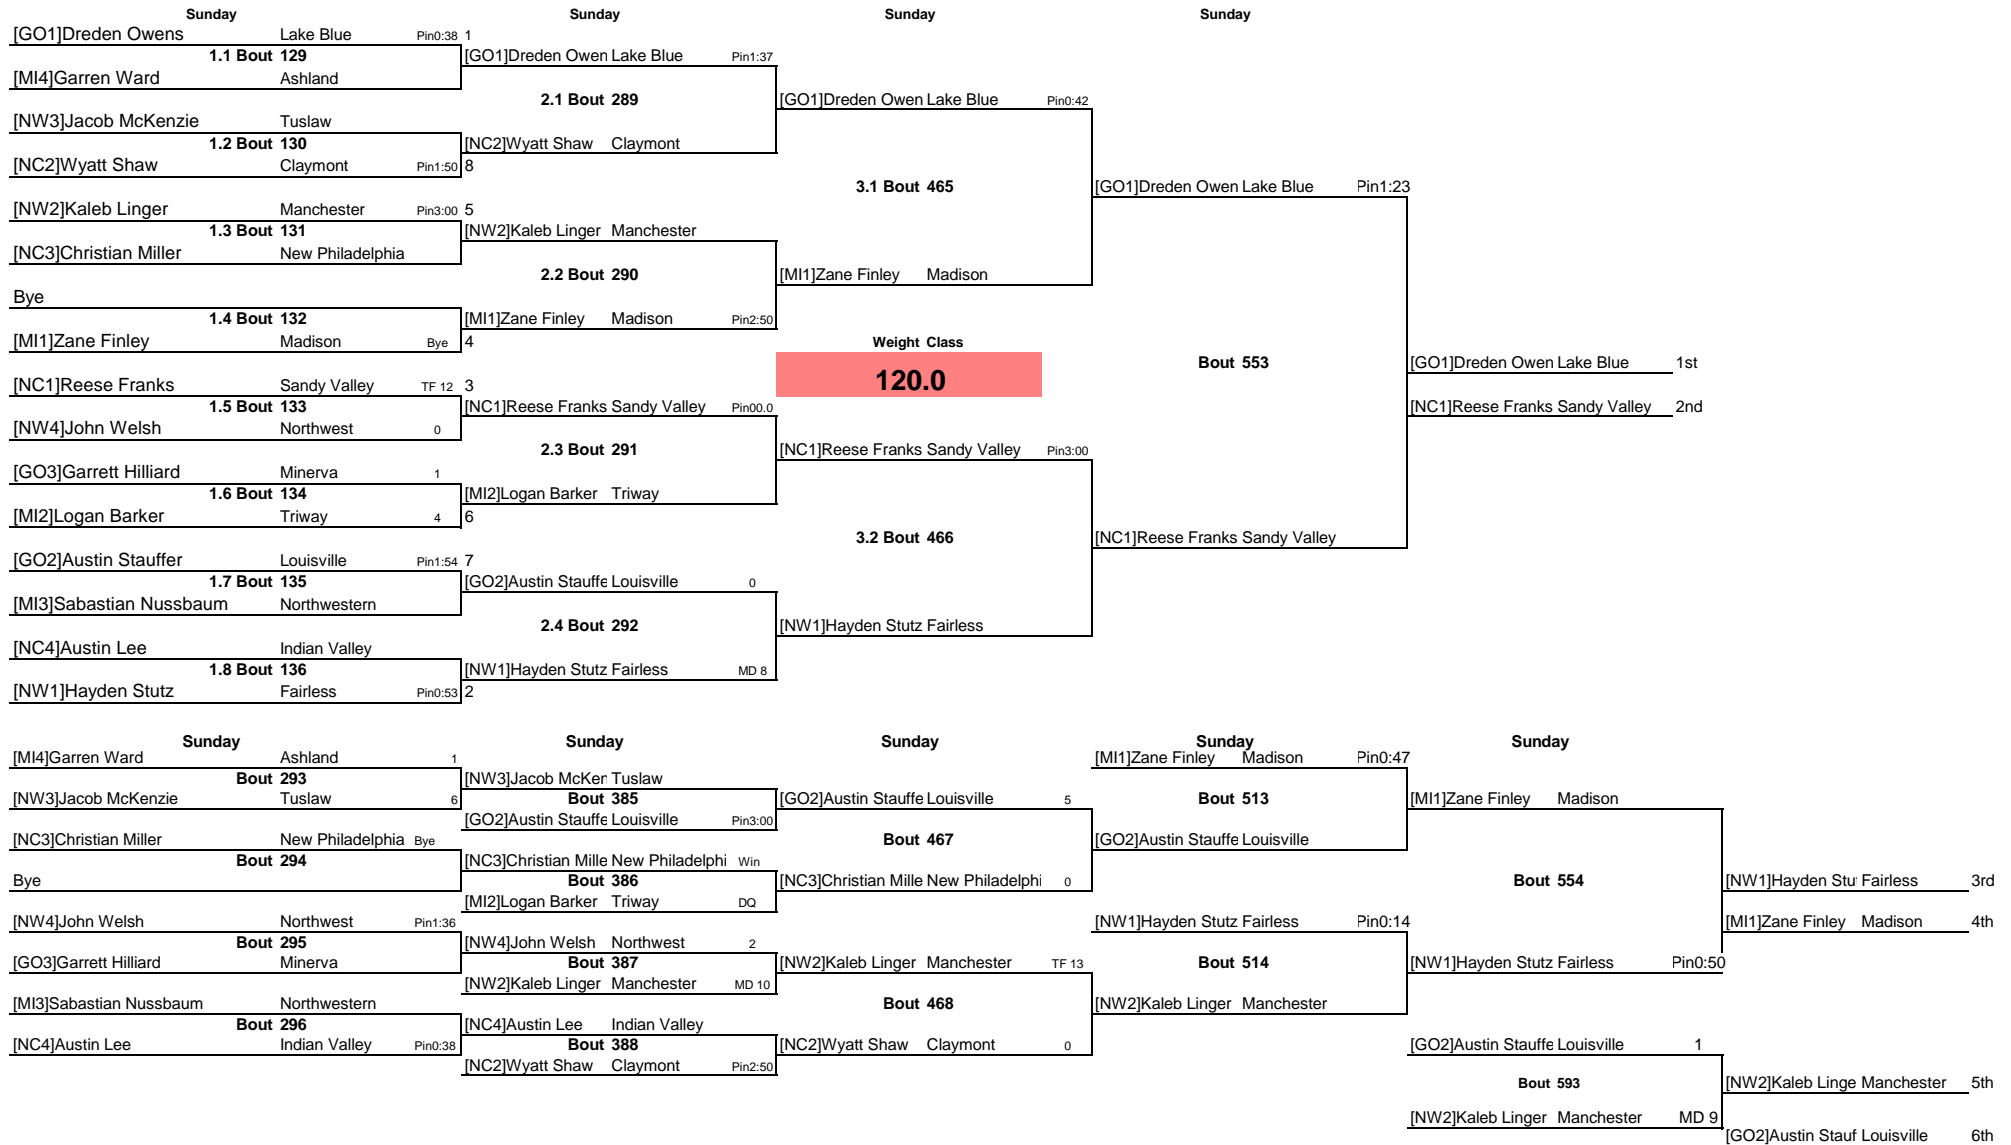

GlenOak OYWA 2015 District