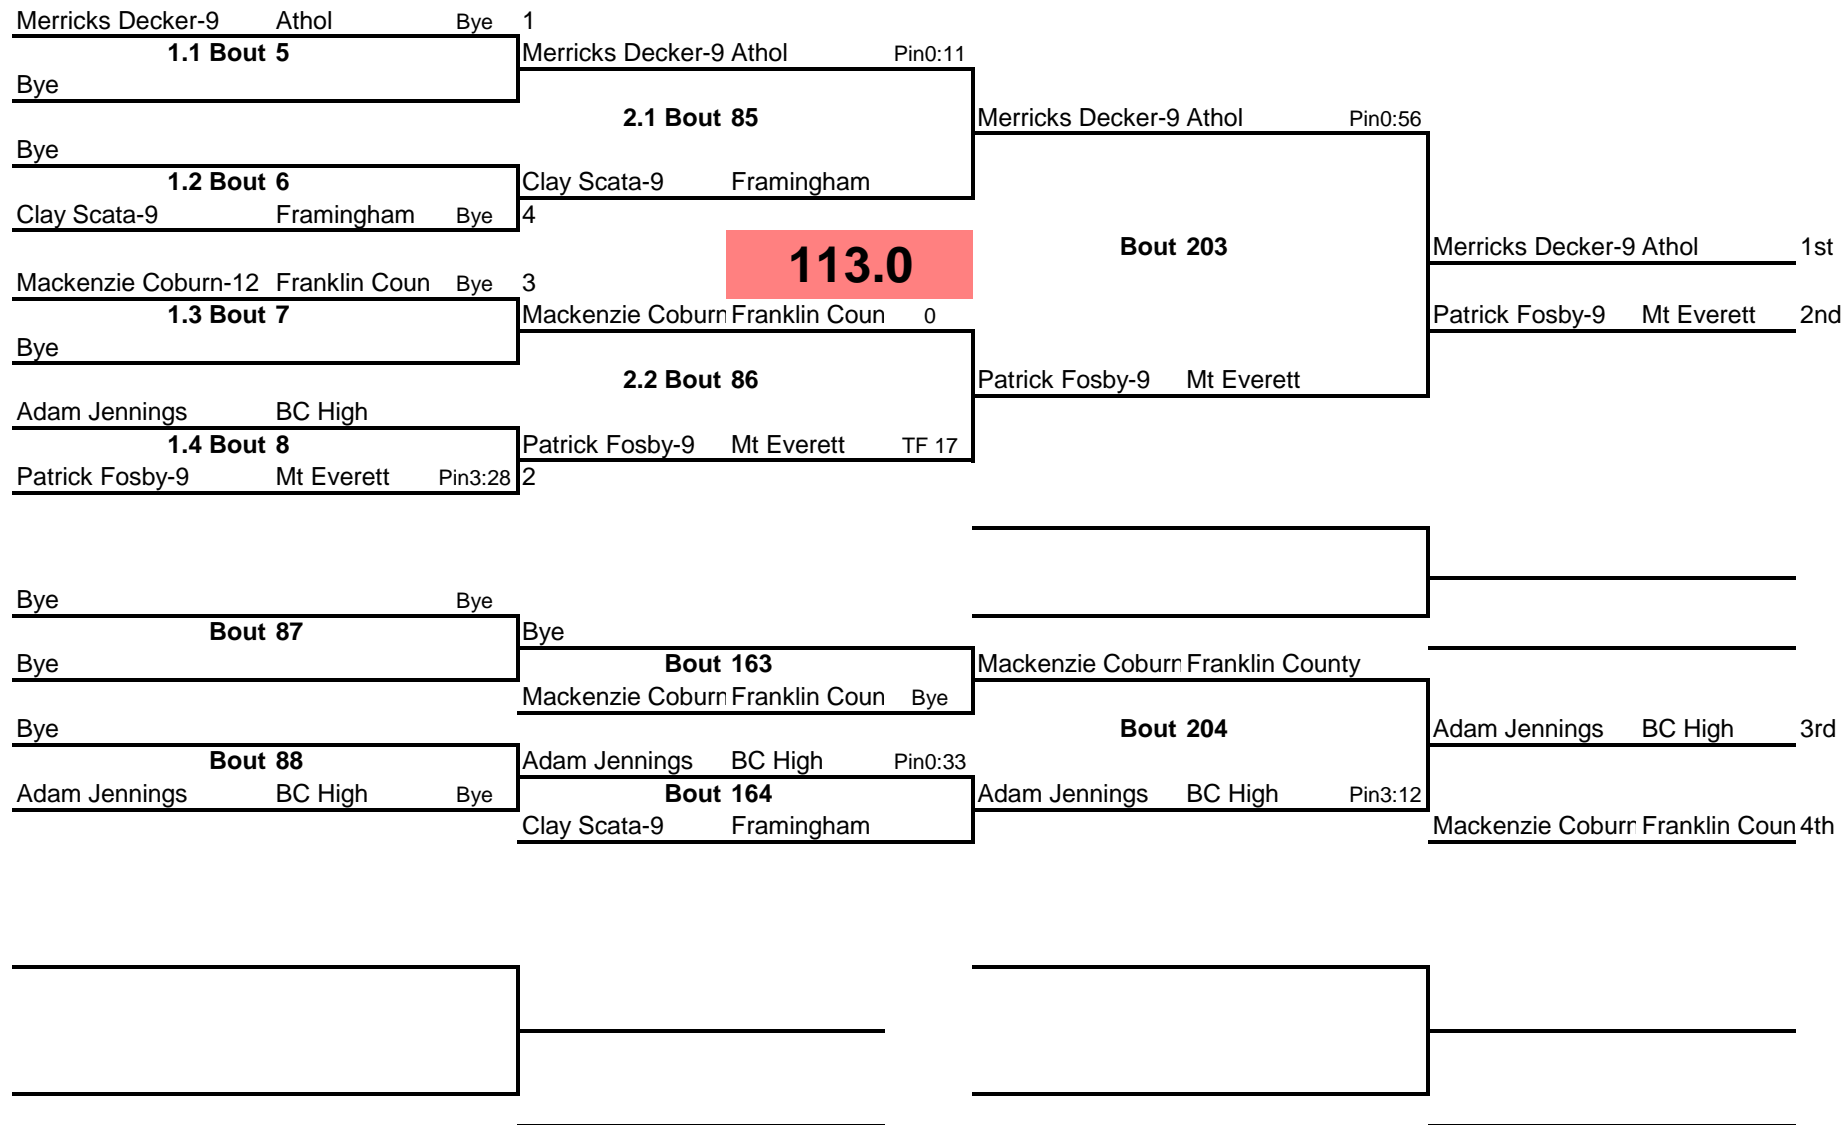

2014 Eagle Holiday Classic

@ Franklin County Technical School

December 20, 2014

Team Scores

| <u>Place</u> | <u>Team</u> | <u>Score</u> |
|--------------|--|--------------|
| 1st | <u>Taconic</u> | 162 |
| 2nd | <u>Essex</u> | 160 |
| 3rd | <u>Granby</u> | 142.5 |
| 4th | <u>Mt Everett</u> | 100.5 |
| 5th | <u>St. Bernards</u> | 95 |
| 6th | <u>Franklin County</u> | 89 |
| 7th | <u>Smithfield Tech</u> | 88 |
| 8th | <u>Belchertown</u> | 68 |
| 9th | <u>Athol</u> | 57 |
| 10th | <u>BC High</u> | 32 |
| 11th | <u>Framingham</u> | 0 |
| 12th | <u>Pioneer Valley</u> | 0 |
| 13th | <u>Bristol Agricul</u> | 0 |

2014 Eagle Holiday Classic

2014 Eagle Holiday Classic

2014 Eagle Holiday Classic

2014 Eagle Holiday Classic

Note: All TIMES are ESTIMATES ONLY

2014 Eagle Holiday Classic

Note: All TIMES are ESTIMATES ONLY

2014 Eagle Holiday Classic

2014 Eagle Holiday Classic

2014 Eagle Holiday Classic

2014 Eagle Holiday Classic

2014 Eagle Holiday Classic

2014 Eagle Holiday Classic