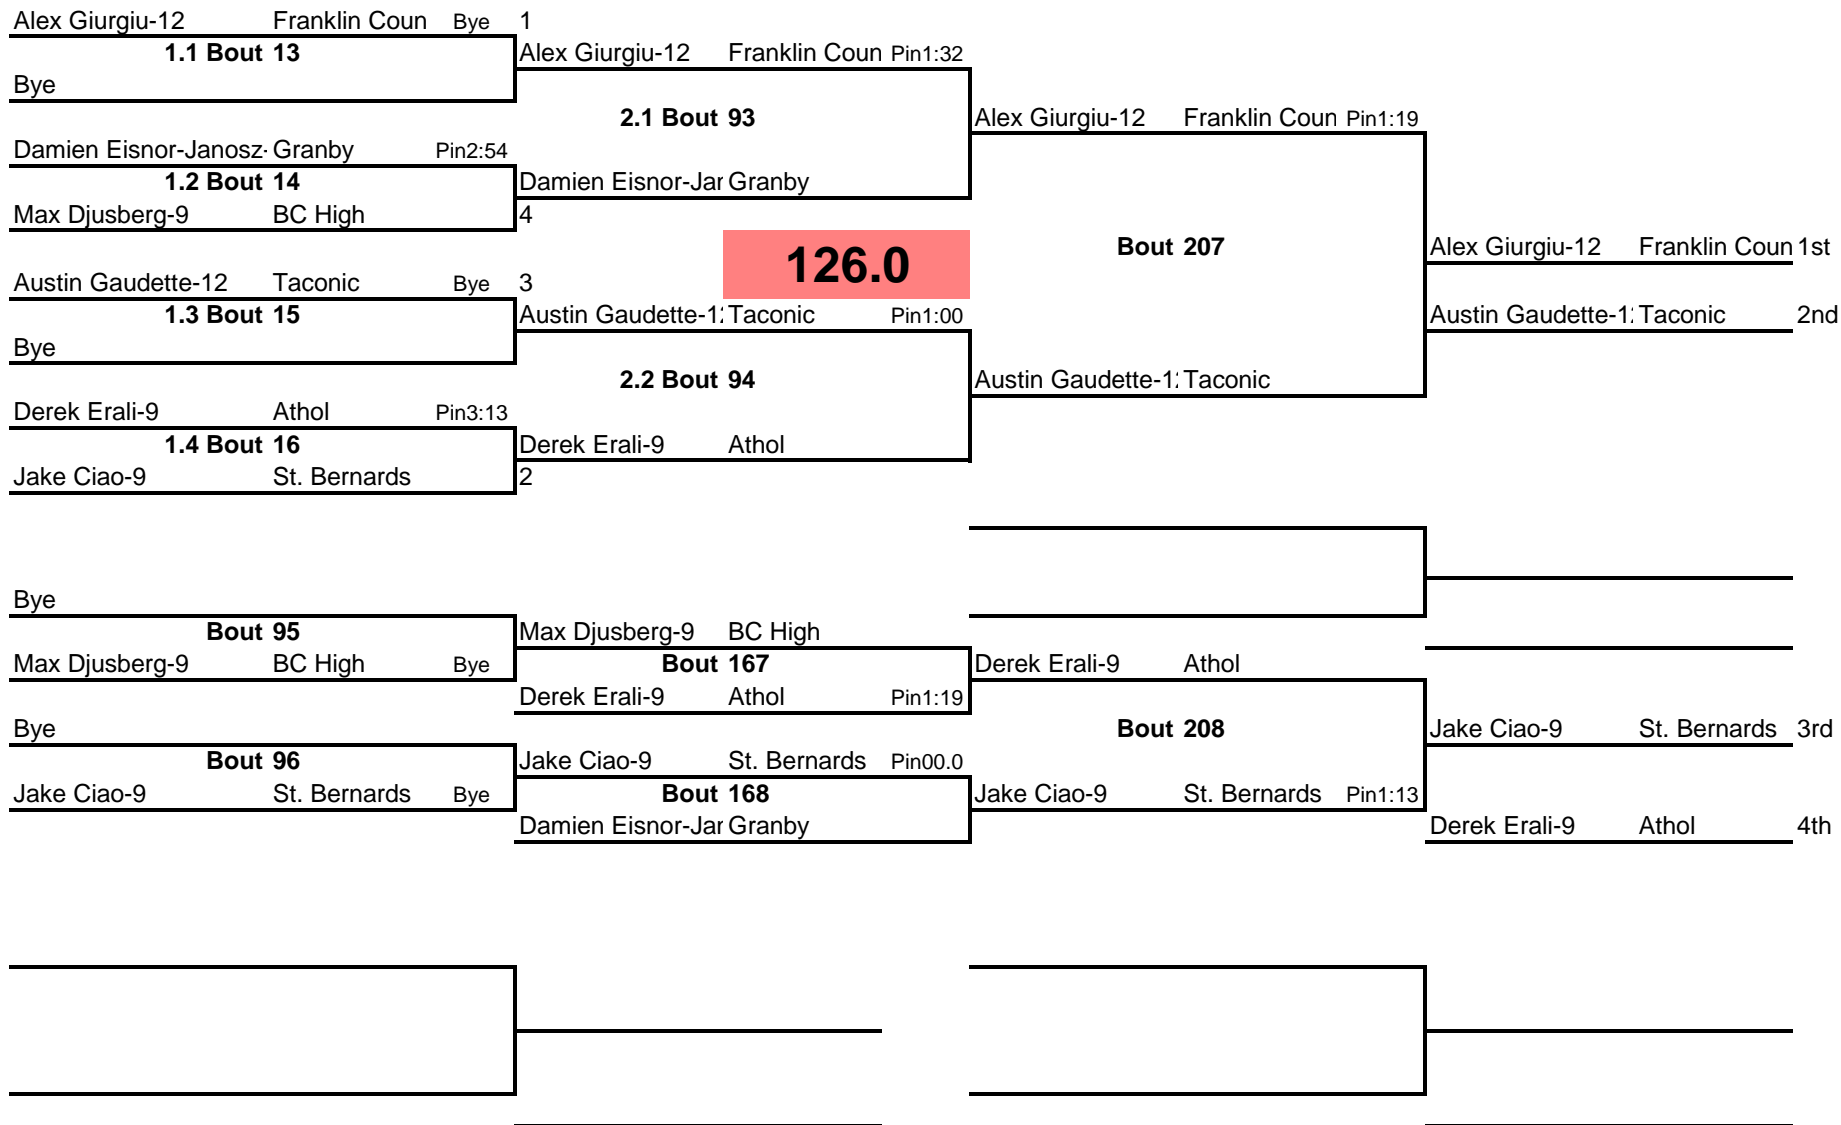

2014 Eagle Holiday Classic

@ Franklin County Technical School

December 20, 2014

Team Scores

| <u>Place</u> | <u>Team</u> | <u>Score</u> |
|--------------|--|--------------|
| 1st | <u>Taconic</u> | 162 |
| 2nd | <u>Essex</u> | 160 |
| 3rd | <u>Granby</u> | 142.5 |
| 4th | <u>Mt Everett</u> | 100.5 |
| 5th | <u>St. Bernards</u> | 95 |
| 6th | <u>Franklin County</u> | 89 |
| 7th | <u>Smithfield Tech</u> | 88 |
| 8th | <u>Belchertown</u> | 68 |
| 9th | <u>Athol</u> | 57 |
| 10th | <u>BC High</u> | 32 |
| 11th | <u>Framingham</u> | 0 |
| 12th | <u>Pioneer Valley</u> | 0 |
| 13th | <u>Bristol Agricul</u> | 0 |

2014 Eagle Holiday Classic

2014 Eagle Holiday Classic

2014 Eagle Holiday Classic

2014 Eagle Holiday Classic

Note: All TIMES are ESTIMATES ONLY

2014 Eagle Holiday Classic

Note: All TIMES are ESTIMATES ONLY

2014 Eagle Holiday Classic

2014 Eagle Holiday Classic

2014 Eagle Holiday Classic

2014 Eagle Holiday Classic

2014 Eagle Holiday Classic

2014 Eagle Holiday Classic