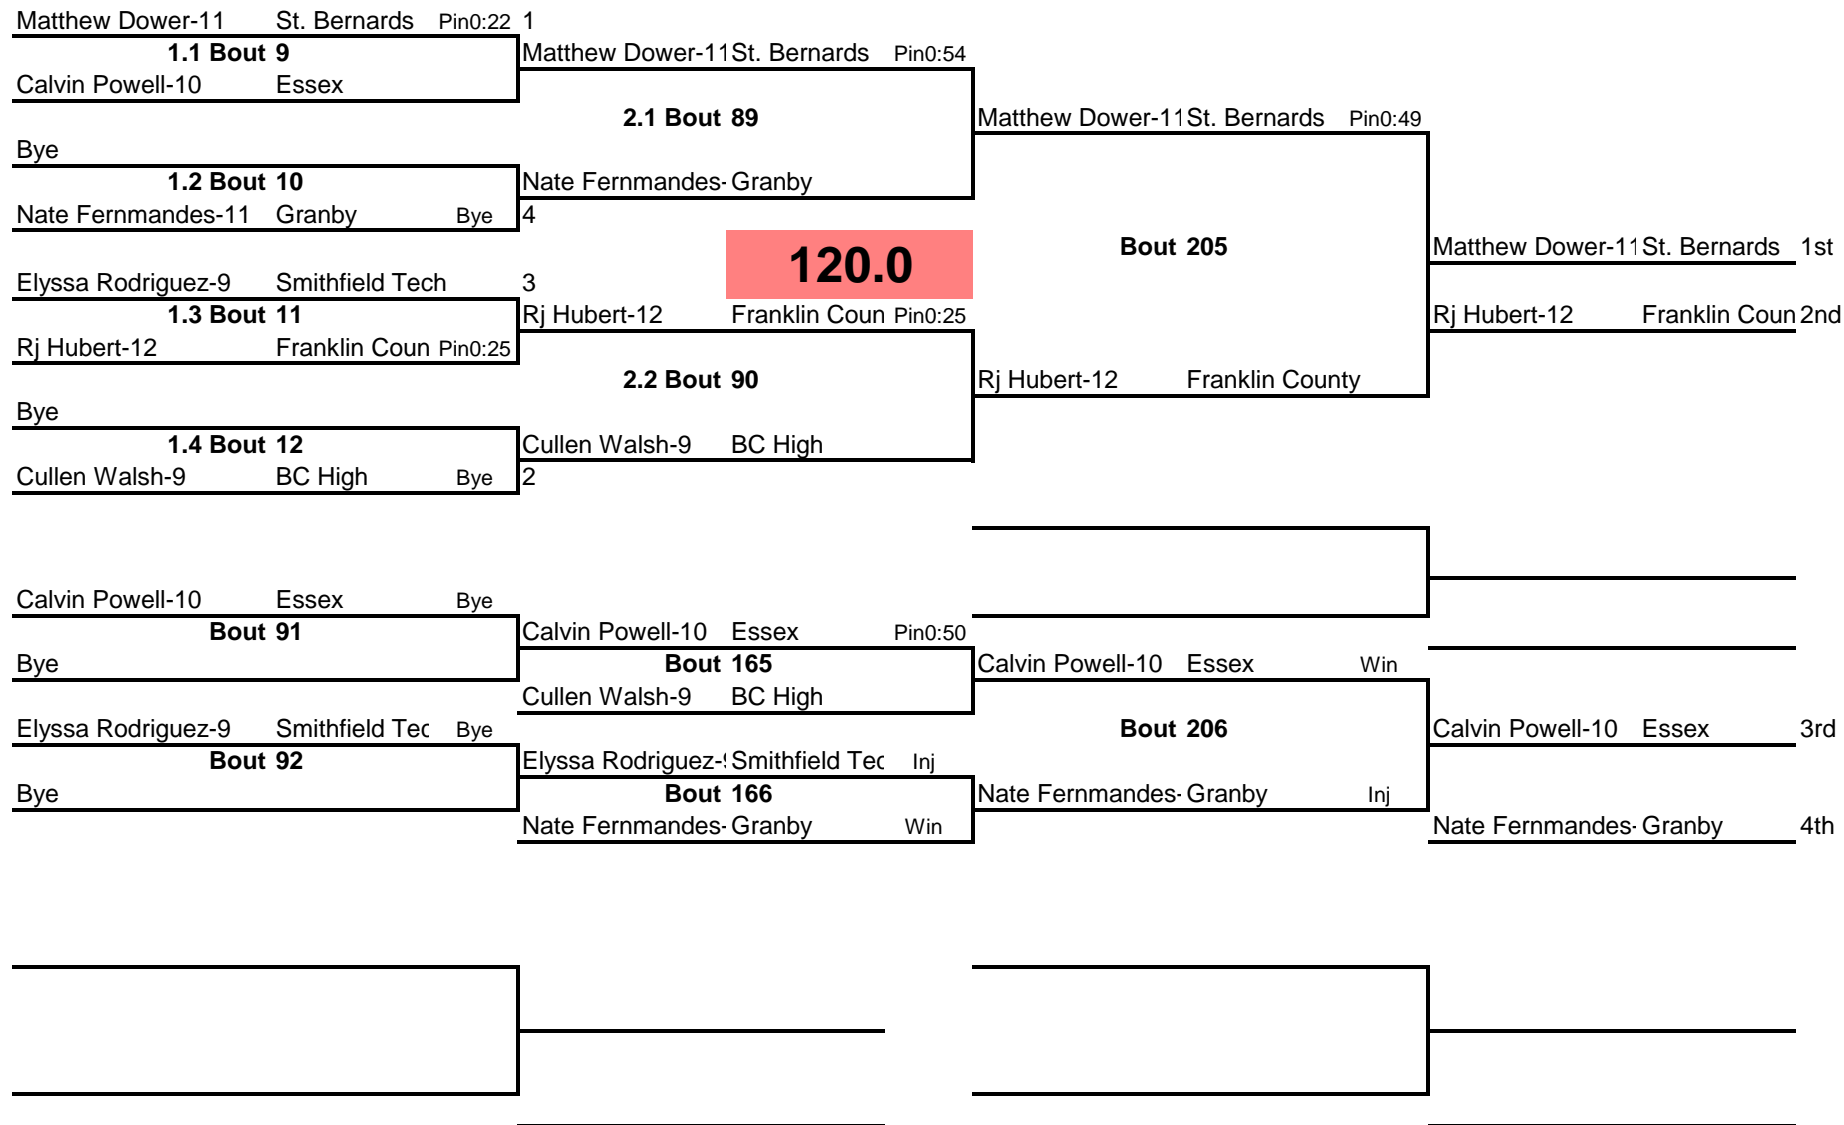

2014 Eagle Holiday Classic