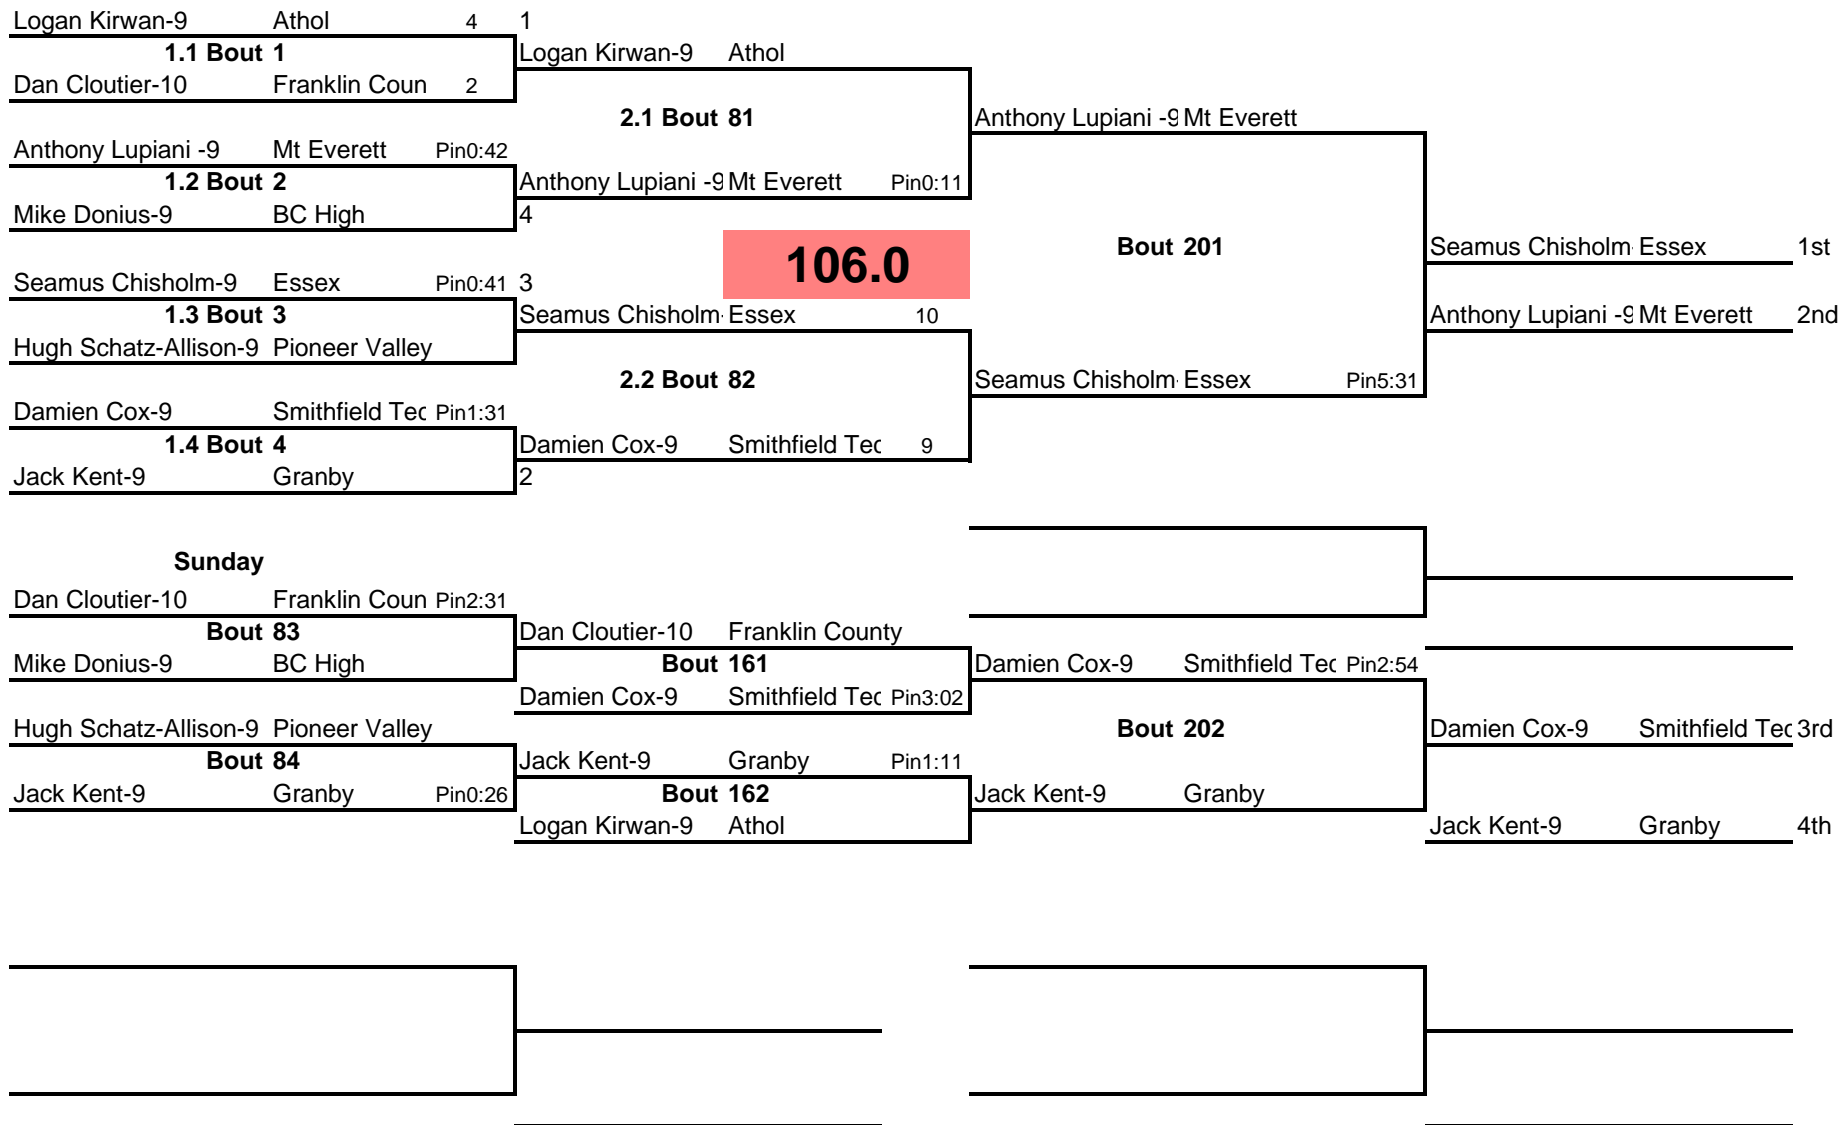

2014 Eagle Holiday Classic