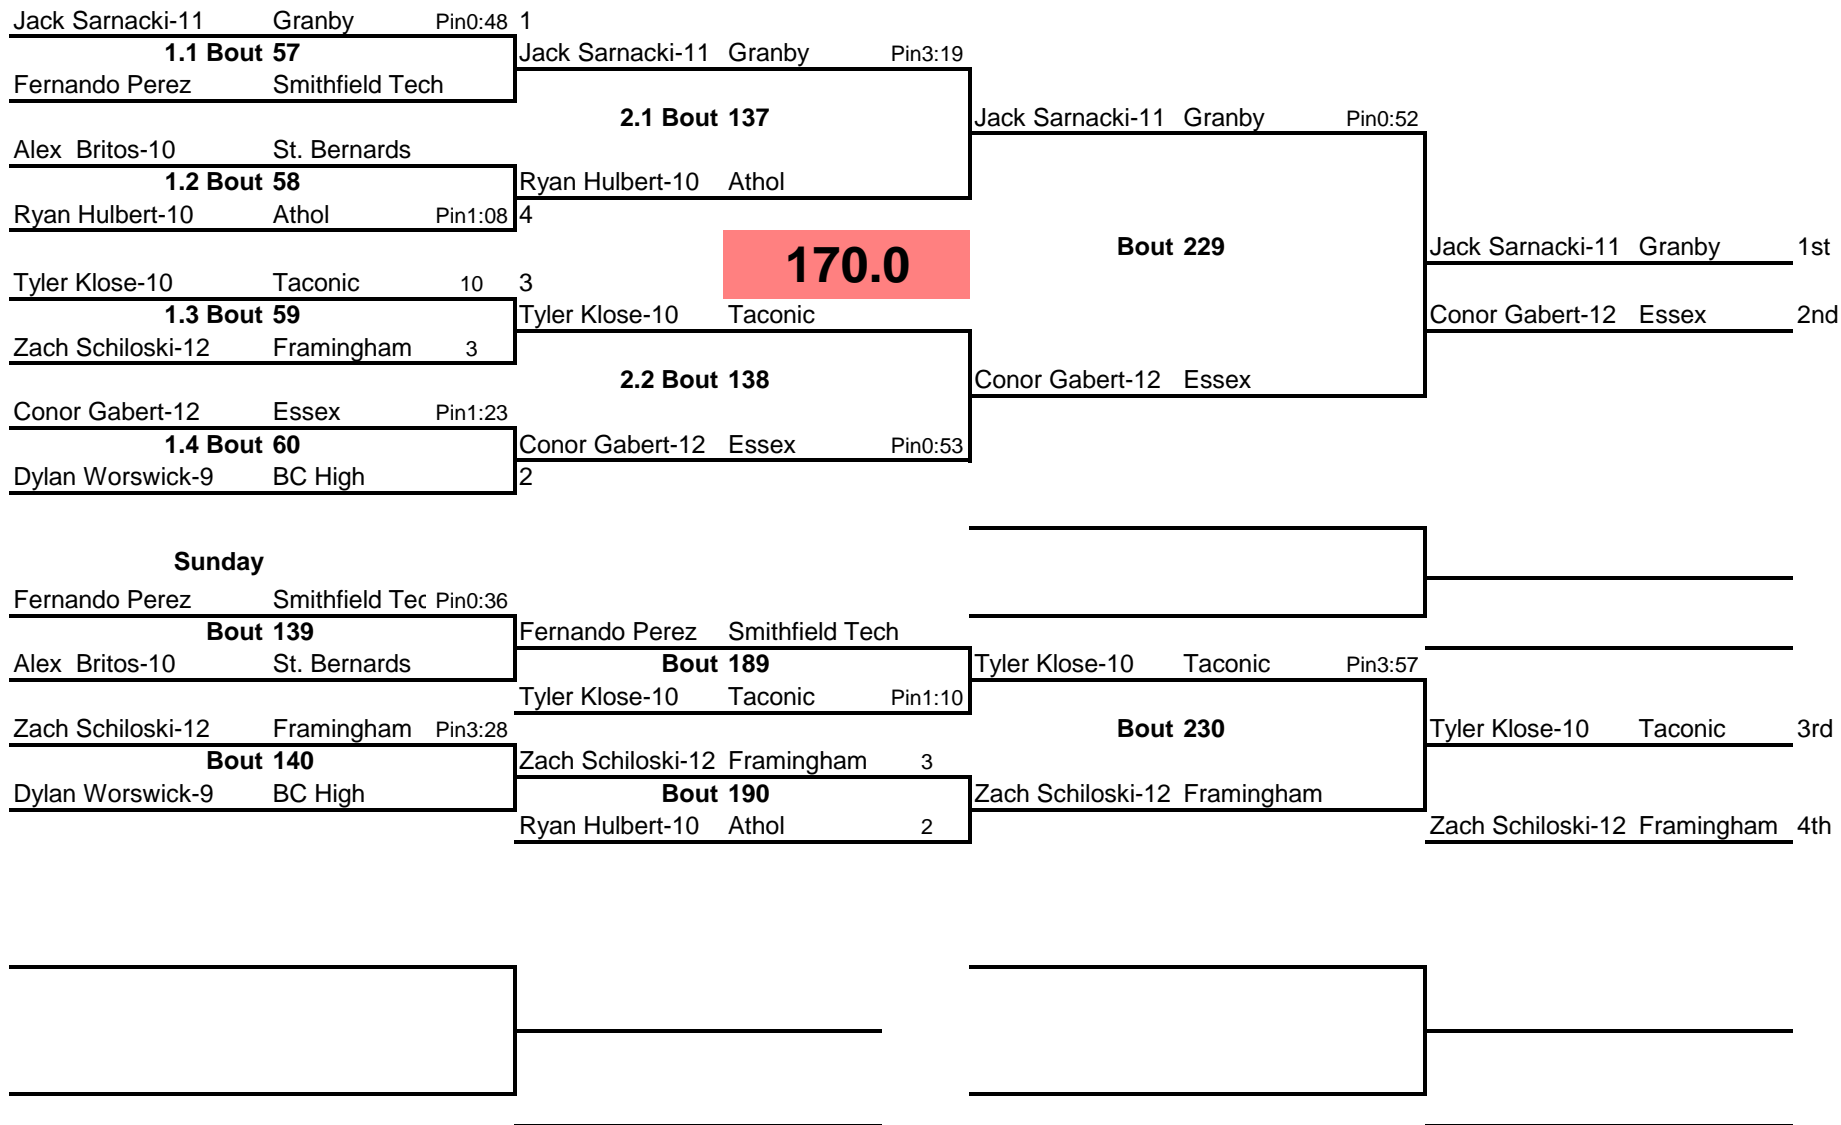

2014 Eagle Holiday Classic

@ Franklin County Technical School

December 20, 2014

Team Scores

| <u>Place</u> | <u>Team</u> | <u>Score</u> |
|--------------|--|--------------|
| 1st | <u>Taconic</u> | 162 |
| 2nd | <u>Essex</u> | 160 |
| 3rd | <u>Granby</u> | 142.5 |
| 4th | <u>Mt Everett</u> | 100.5 |
| 5th | <u>St. Bernards</u> | 95 |
| 6th | <u>Franklin County</u> | 89 |
| 7th | <u>Smithfield Tech</u> | 88 |
| 8th | <u>Belchertown</u> | 68 |
| 9th | <u>Athol</u> | 57 |
| 10th | <u>BC High</u> | 32 |
| 11th | <u>Framingham</u> | 0 |
| 12th | <u>Pioneer Valley</u> | 0 |
| 13th | <u>Bristol Agricul</u> | 0 |

2014 Eagle Holiday Classic

2014 Eagle Holiday Classic

2014 Eagle Holiday Classic

2014 Eagle Holiday Classic

Note: All TIMES are ESTIMATES ONLY

2014 Eagle Holiday Classic

Note: All TIMES are ESTIMATES ONLY

2014 Eagle Holiday Classic

2014 Eagle Holiday Classic

2014 Eagle Holiday Classic

2014 Eagle Holiday Classic

2014 Eagle Holiday Classic

2014 Eagle Holiday Classic