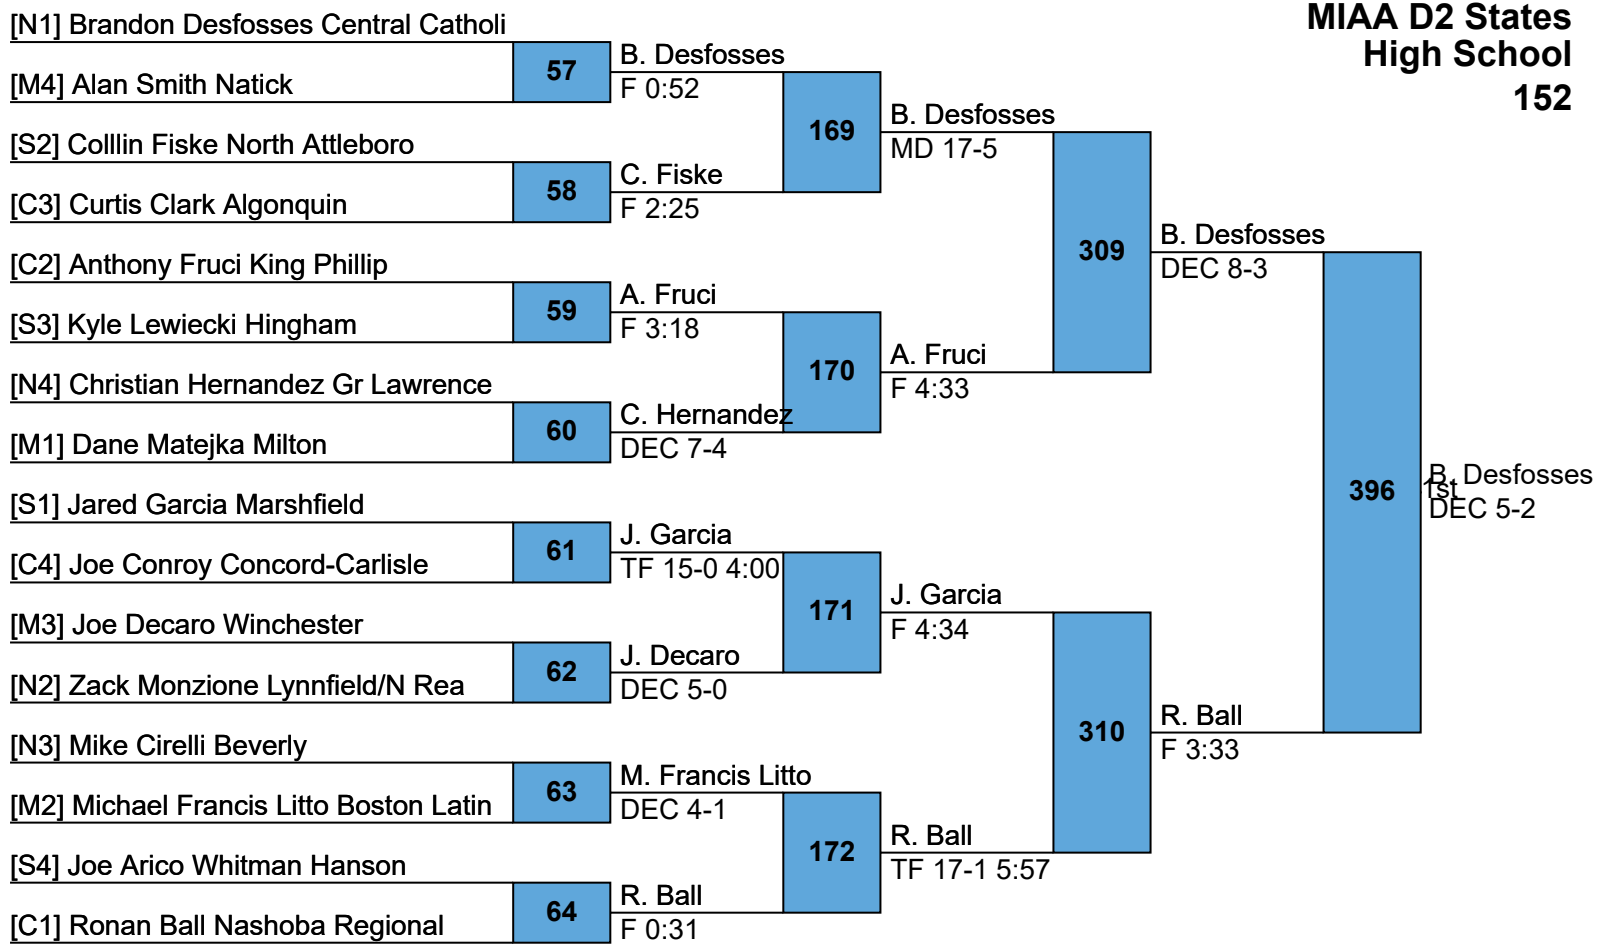

MIAA D2 States
High School
152