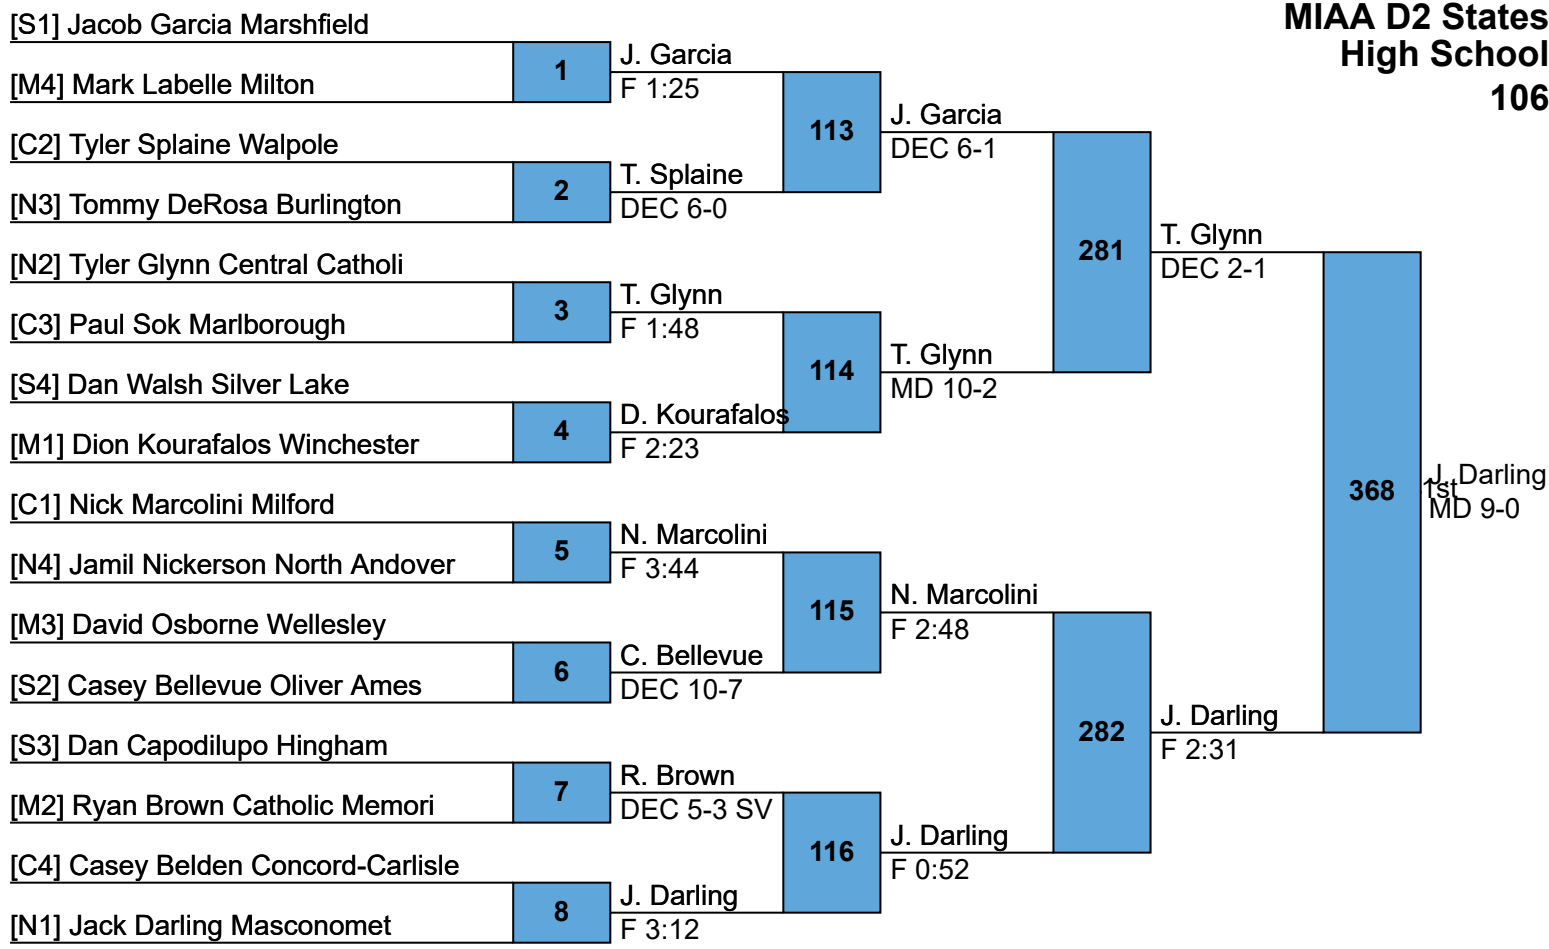

MIAA D2 States
High School
106

MIAA D2 States
High School
113

[M1] Bryson McEachin Winchester		B. McEachin			
[C4] Jon Tessler Keefe Tech/Ashland	9	F 3:22			
[S2] Jake Drenzo North Attleboro			121	B. McEachin DEC 9-4	
[N3] Jake Thomas Beverly	10	J. Drenzo DEC 2-1			
[N2] Dylan McAteer Tewksbury					285
[S3] Jake Dickinson Duxbury	11	D. McAteer F 2:27		J. Golden F 5:38	
[M4] Richard Swierk Malden Catholic			122		
[C1] Jack Golden Algonquin	12	J. Golden F 2:44			
[S1] Yosef Ellis-Rech Sharon					372
[N4] Will Glover Lynnfield/N Rea	13	Y. Ellis-Rech TF 16-1			
[C3] Carlos Terrinha Milford			123	Y. Ellis-Rech F 1:27	
[M2] Yossakorn Sangkakorn Arlington	14	C. Terrinha DEC 7-4			
[M3] Jeff Marsh Natick					286
[C2] Mike Shea Walpole	15	J. Marsh F 5:13		R. Rossetti DEC 7-4	
[S4] Jake Filicichia Whitman Hanson			124		
[N1] Ron Rossetti Gr Lowell	16	R. Rossetti F 3:25			

L339	B. McEachin			
L340	M. Shea	370	F 0:41	

L287	J. Marsh			
L288	D. McAteer	371	F 1:06	

**MIAA D2 States
High School
120**

[M1] Nick Camacho Woburn	17	N. Camacho F 1:29	129	N. Camacho F 2:54	289	N. Camacho MD 13-5	376	N. Camacho 1st DEC 4-2
[N5] Jake Garland Central Catholi								
[C2] Ryan Mastroianni Hopkinton								
[S3] Matt Callan Sharon	18	R. Mastroianni F 5:18						
[S2] Devin Spratt North Attleboro								
[C3] Joshua Gomes King Phillip	19	D. Spratt F 0:56	130	D. Spratt F 3:39				
[M4] John Abbot Winchester								
[N1] Trevor Morton Reading	20	T. Morton F 1:45						
[C1] Wilson Ordonez Marlborough								
[S4] Luke Barnes Hingham	21	W. Ordonez F 1:45	131	Z. Lakmany DEC 3-0	290	C. Lewis F 2:56		
[N3] Zack Lakmany Dracut								
[M2] Jacob Opela Natick	22	Z. Lakmany F 1:38						
[M3] Matt Pickett Arlington								
[N2] Stephen Manning North Andover	23	S. Manning F 3:38	132	C. Lewis DEC 10-4				
[C4] Nick Stelmash Walpole								
[S1] Carter Lewis Duxbury	24	C. Lewis F 0:26						