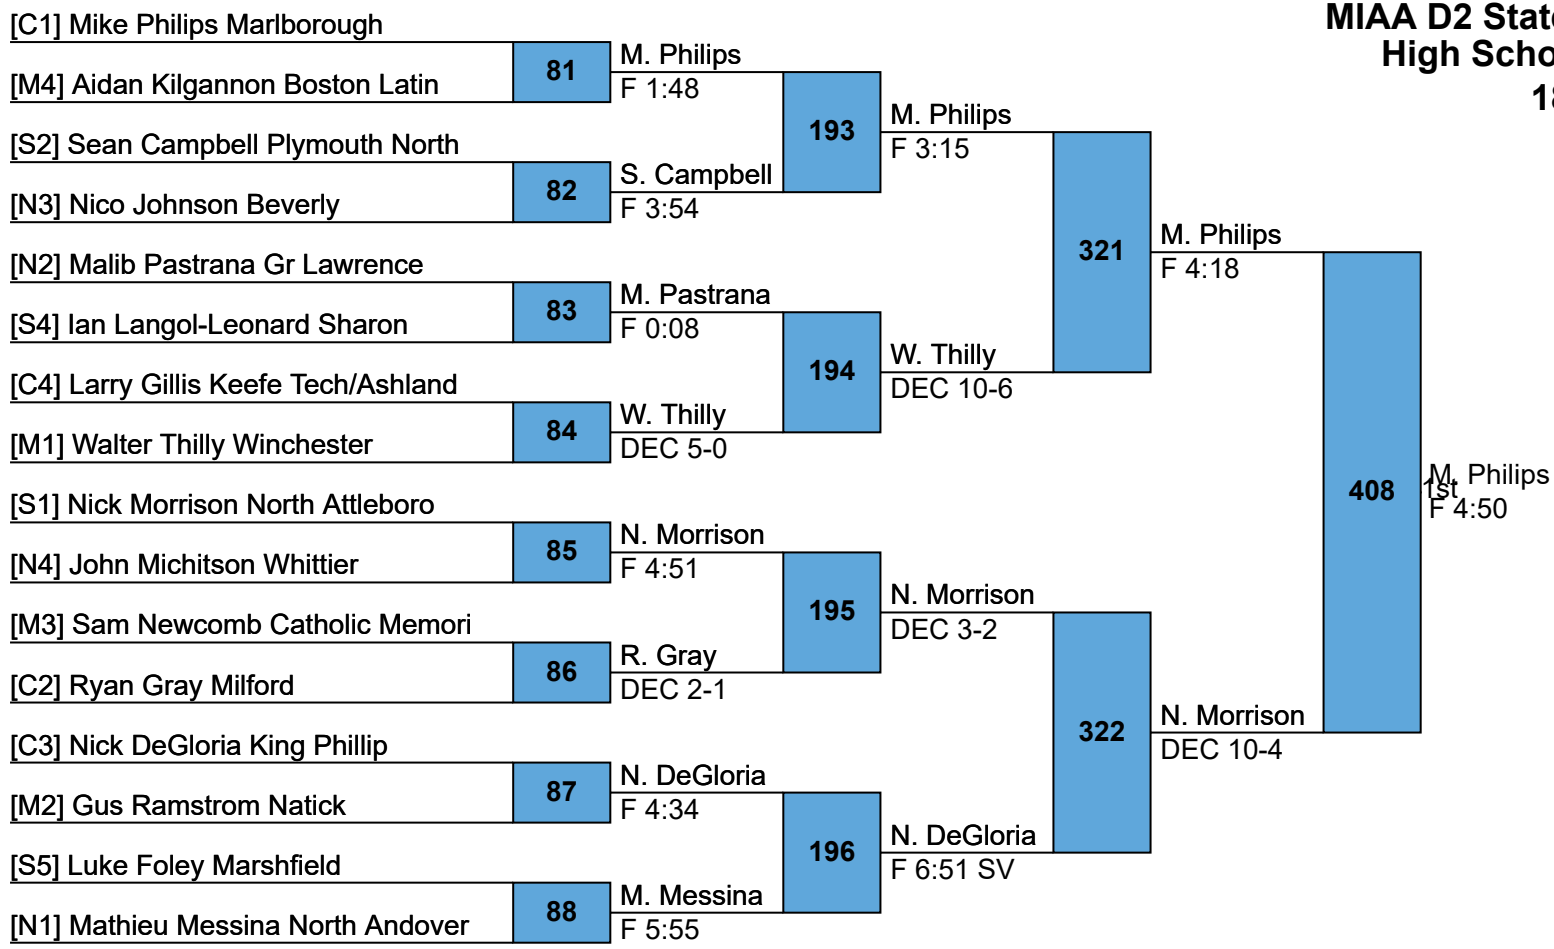

MIAA D2 States
High School
182