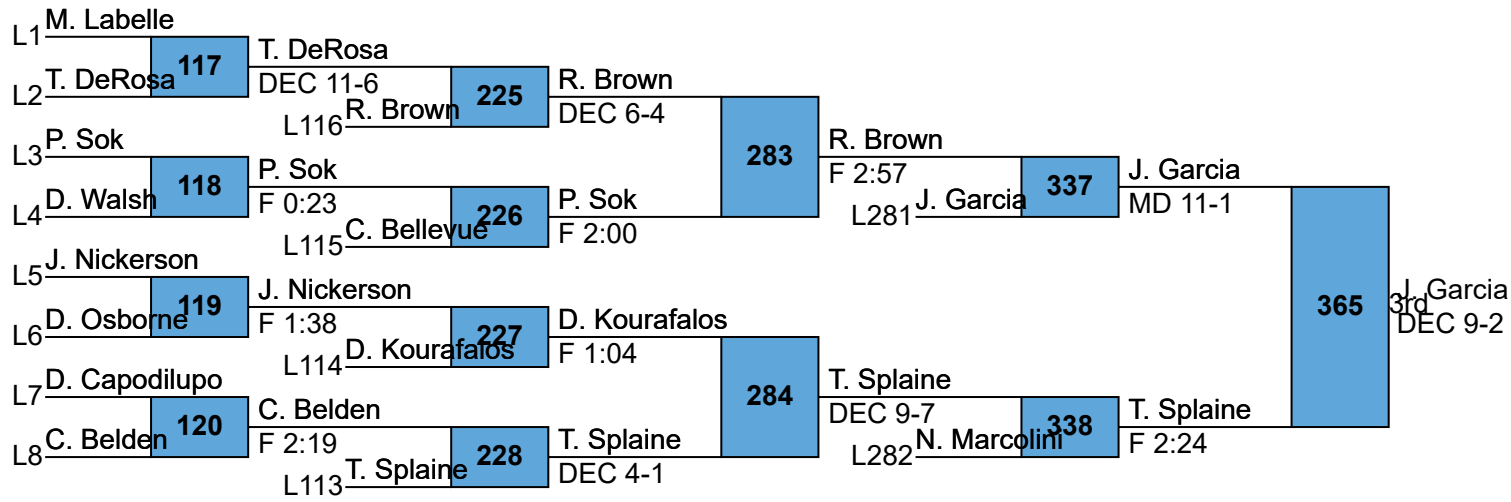

MIAA D2 States
High School
106

MIAA D2 States
High School
113

[M1] Bryson McEachin Winchester		B. McEachin			
[C4] Jon Tessler Keefe Tech/Ashland	9	F 3:22			
[S2] Jake Drenzo North Attleboro			121	B. McEachin DEC 9-4	
[N3] Jake Thomas Beverly	10	J. Drenzo DEC 2-1			
[N2] Dylan McAteer Tewksbury					285
[S3] Jake Dickinson Duxbury	11	D. McAteer F 2:27		J. Golden F 5:38	
[M4] Richard Swierk Malden Catholic			122		
[C1] Jack Golden Algonquin	12	J. Golden F 2:44			
[S1] Yosef Ellis-Rech Sharon					372
[N4] Will Glover Lynnfield/N Rea	13	Y. Ellis-Rech TF 16-1			
[C3] Carlos Terrinha Milford			123	Y. Ellis-Rech F 1:27	
[M2] Yossakorn Sangkakorn Arlington	14	C. Terrinha DEC 7-4			
[M3] Jeff Marsh Natick					286
[C2] Mike Shea Walpole	15	J. Marsh F 5:13		R. Rossetti DEC 7-4	
[S4] Jake Filicichia Whitman Hanson			124		
[N1] Ron Rossetti Gr Lowell	16	R. Rossetti F 3:25			