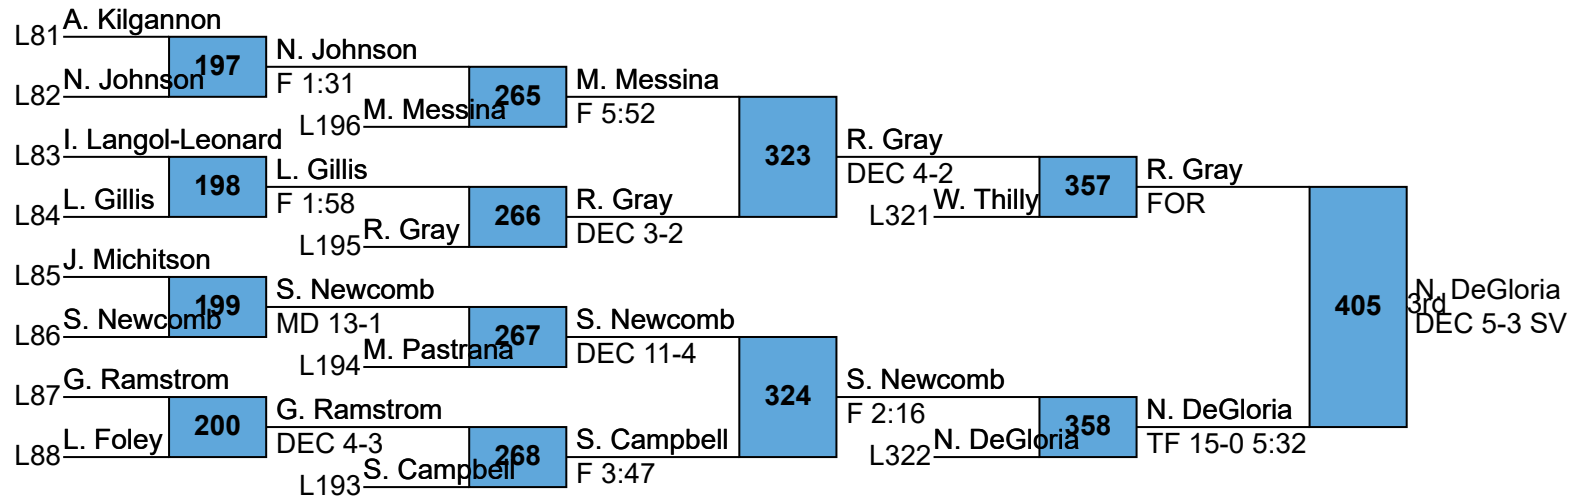

MIAA D2 States
High School
182