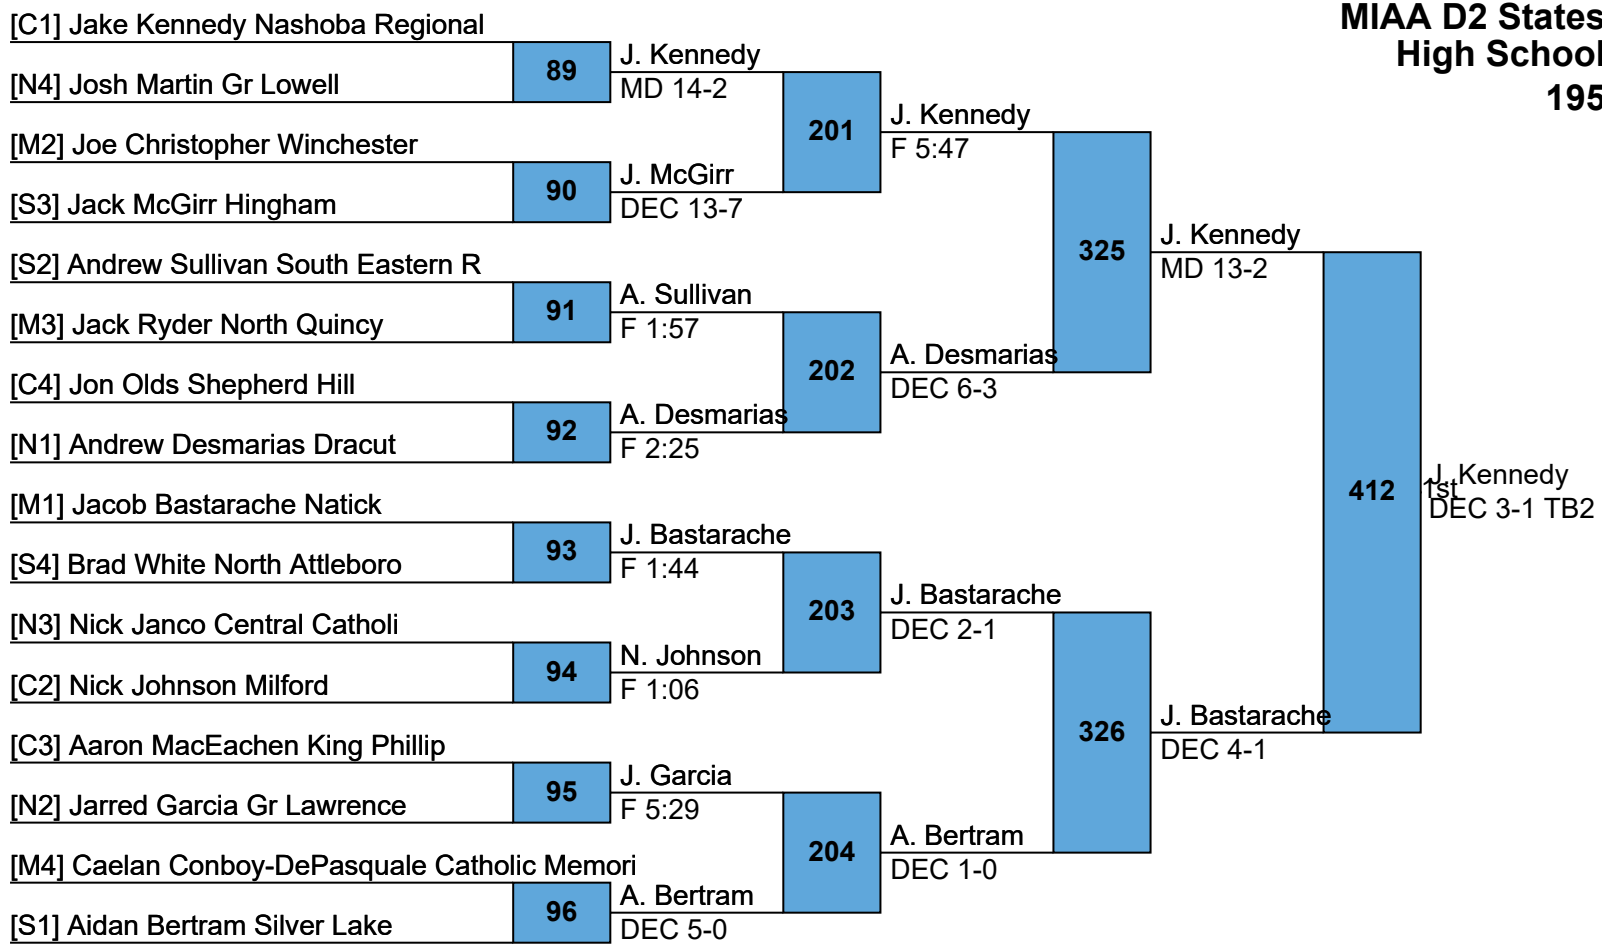

MIAA D2 States
High School
195