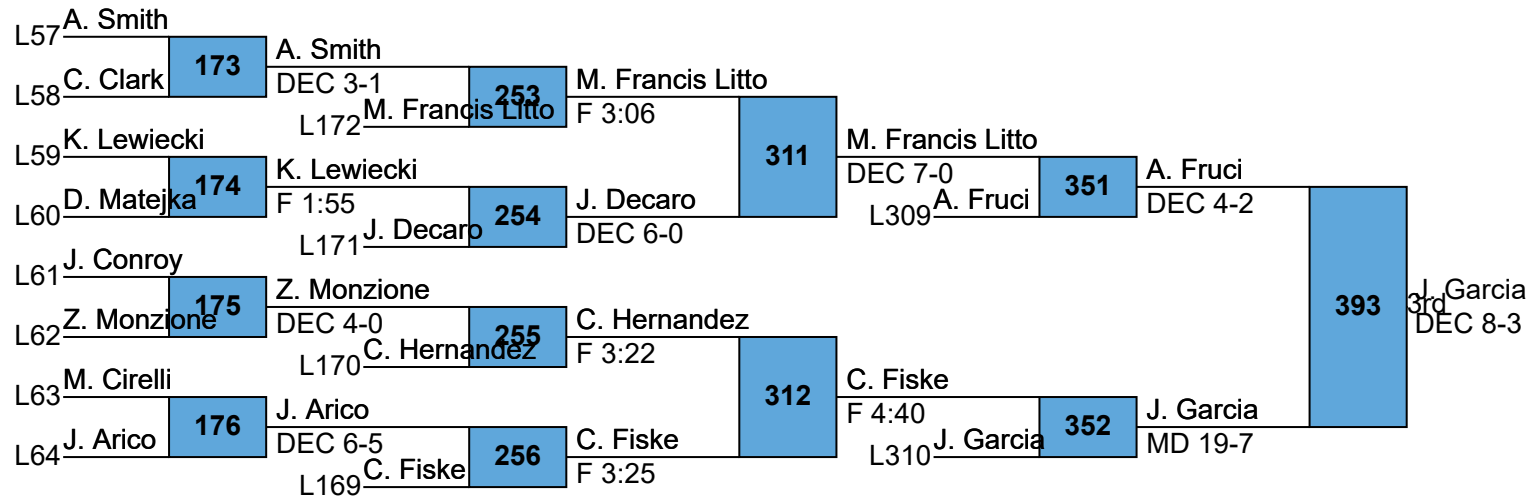

MIAA D2 States
High School
152