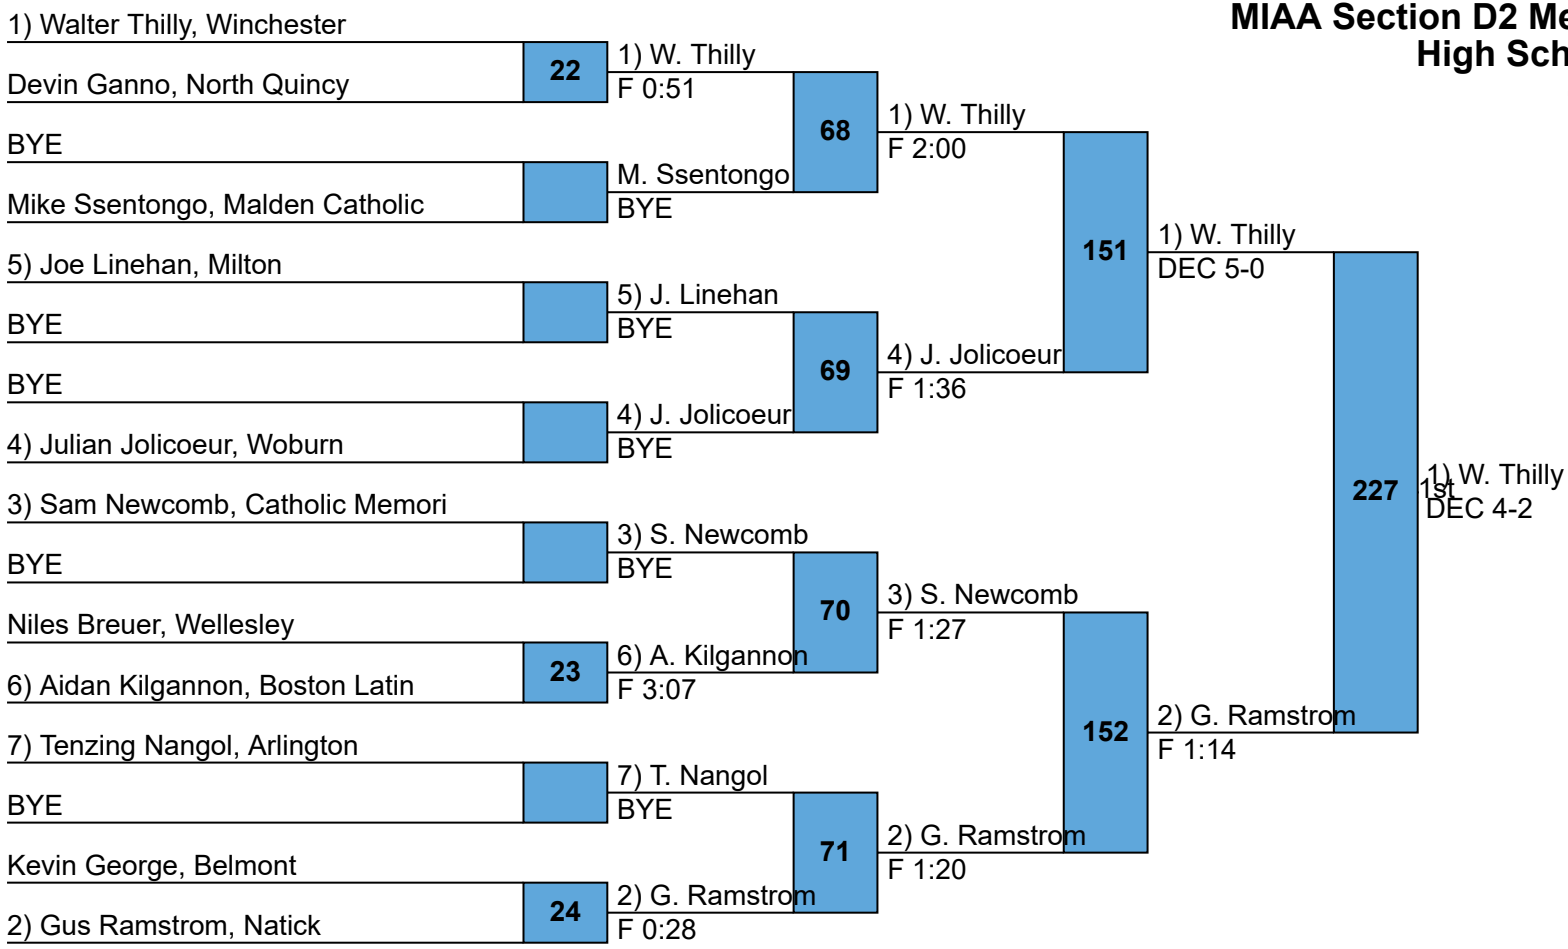

**MIAA Section D2 Metro
High School
182**