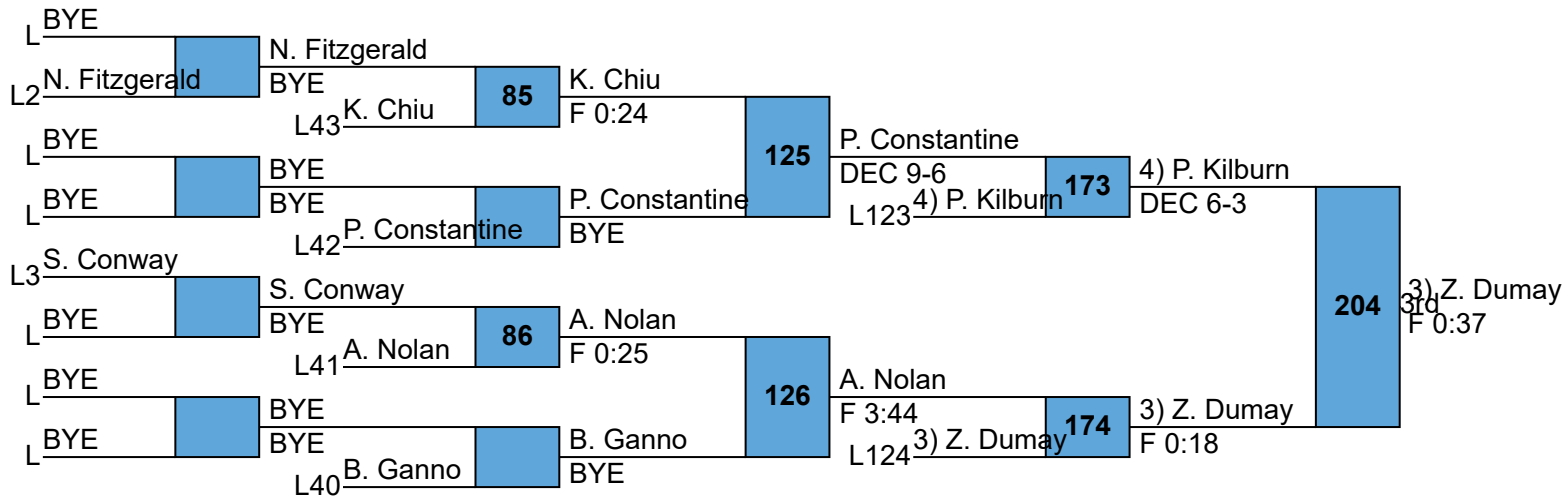

**MIAA Section D2 Metro
High School
126**