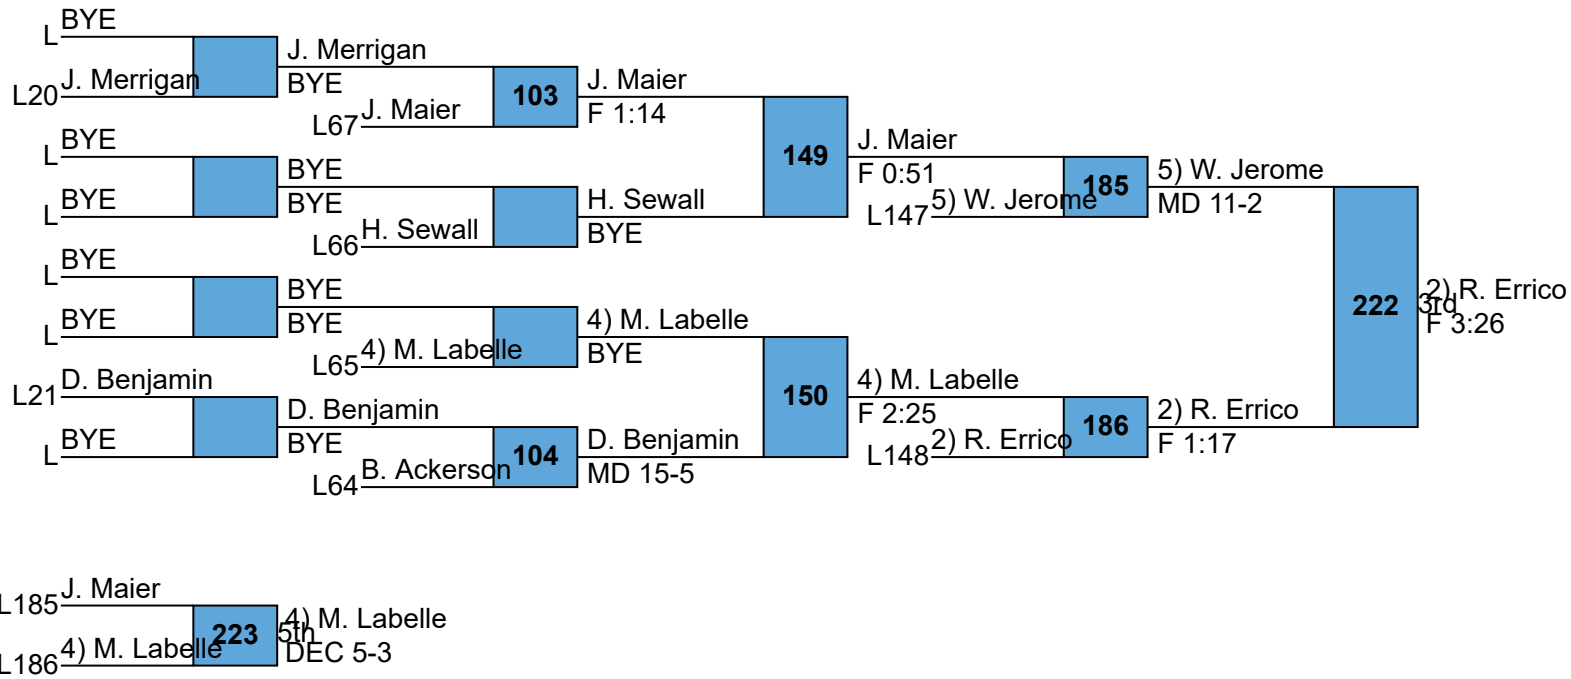

**MIAA Section D2 Metro
High School
170**