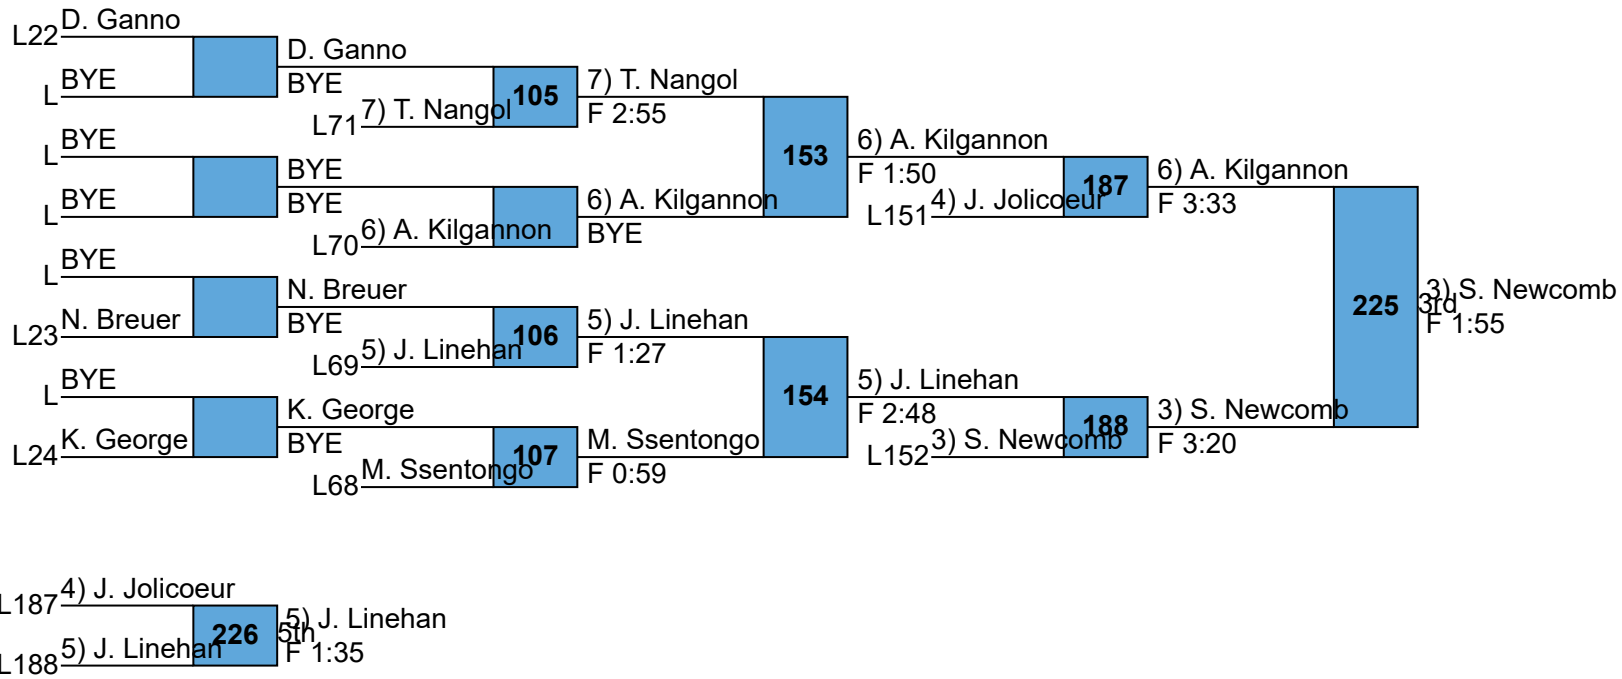

**MIAA Section D2 Metro
High School
182**