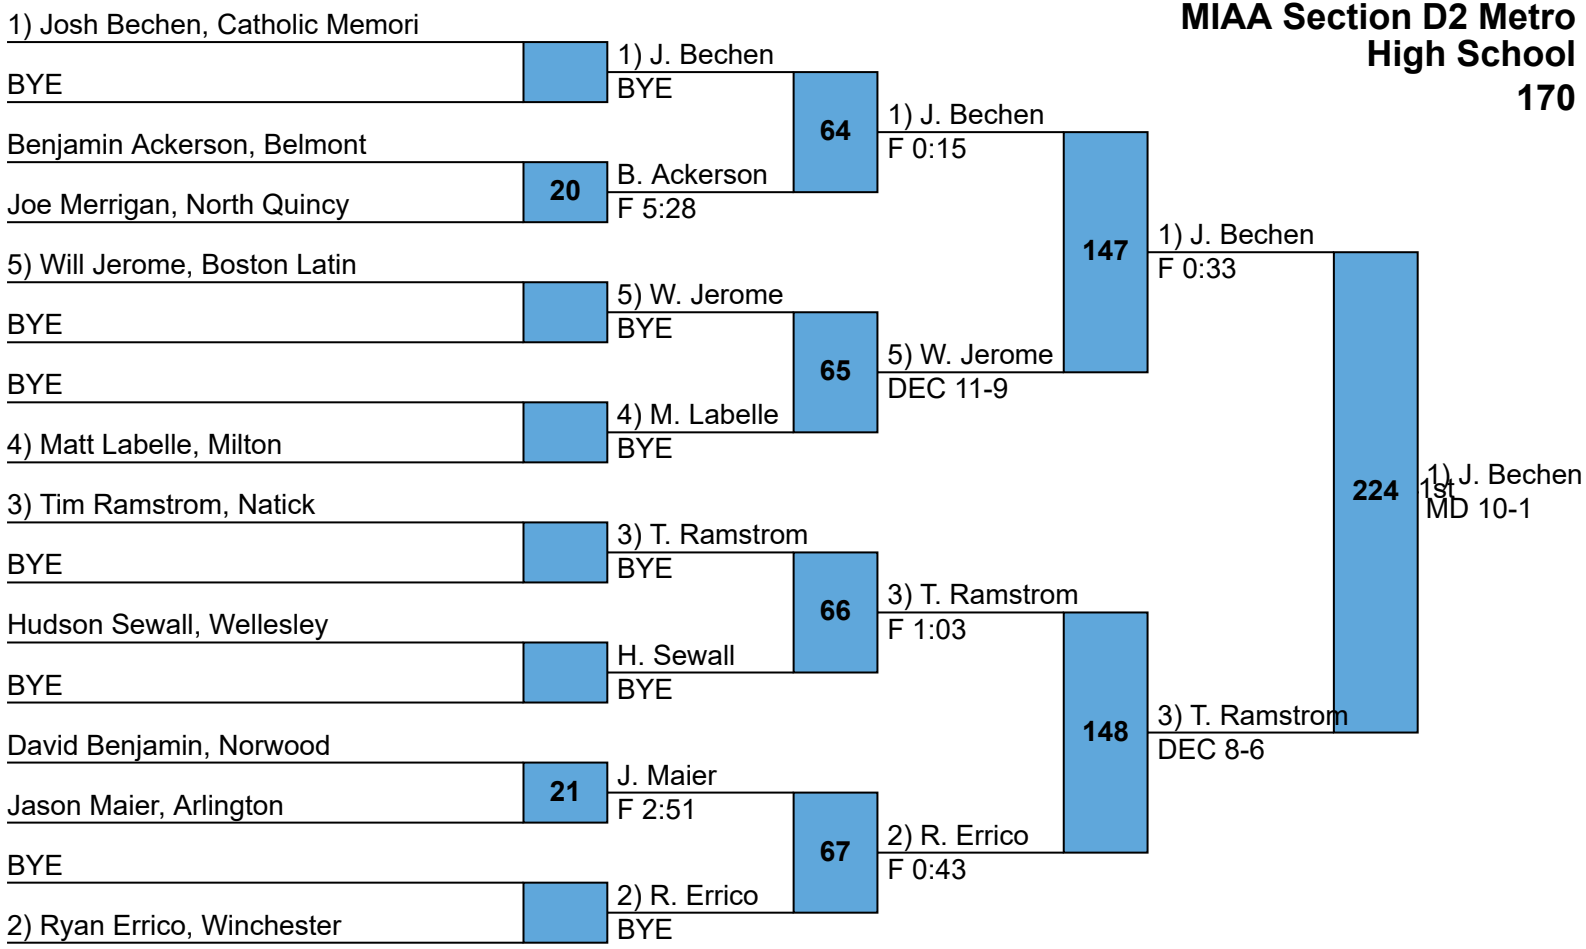

**MIAA Section D2 Metro
High School
170**