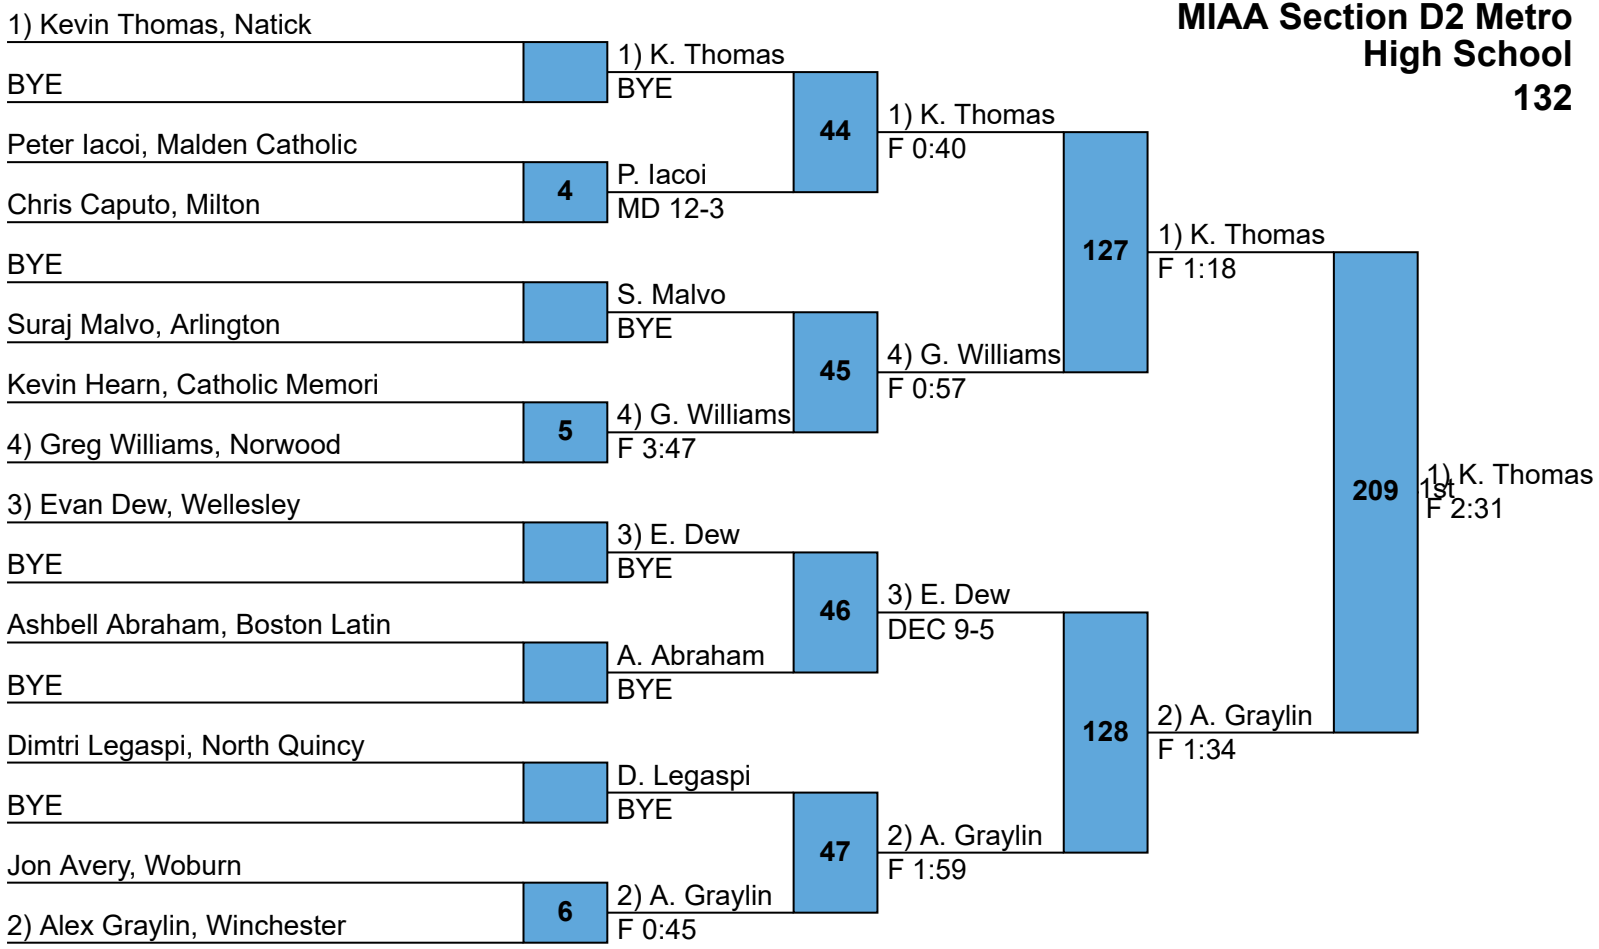

**MIAA Section D2 Metro
High School
132**