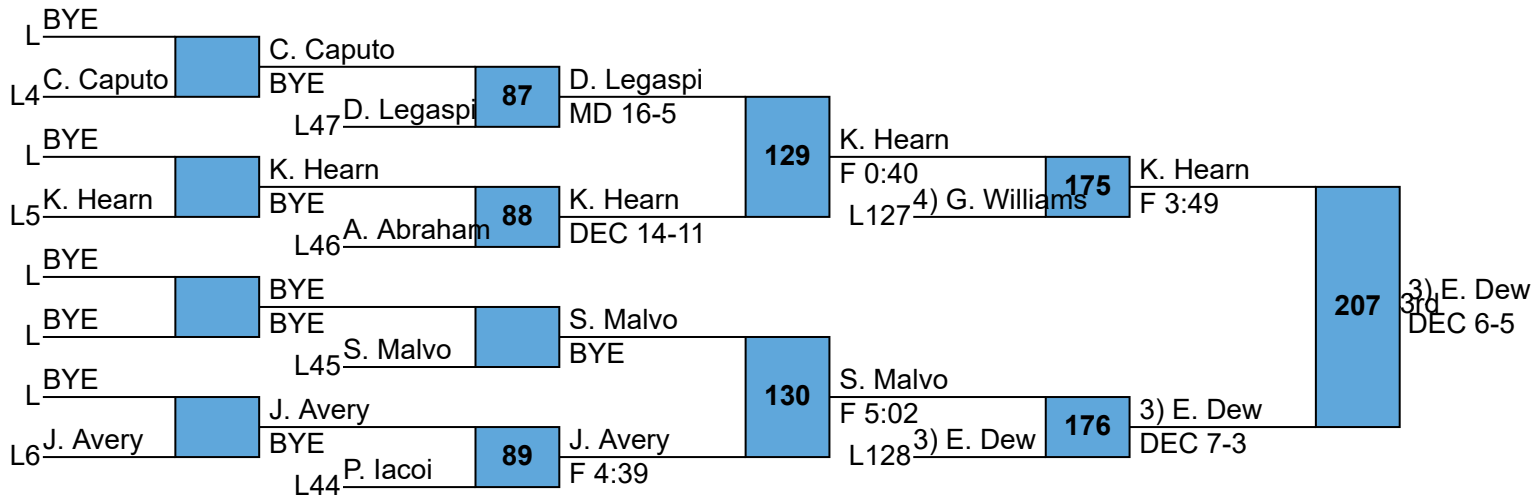

**MIAA Section D2 Metro
High School
132**