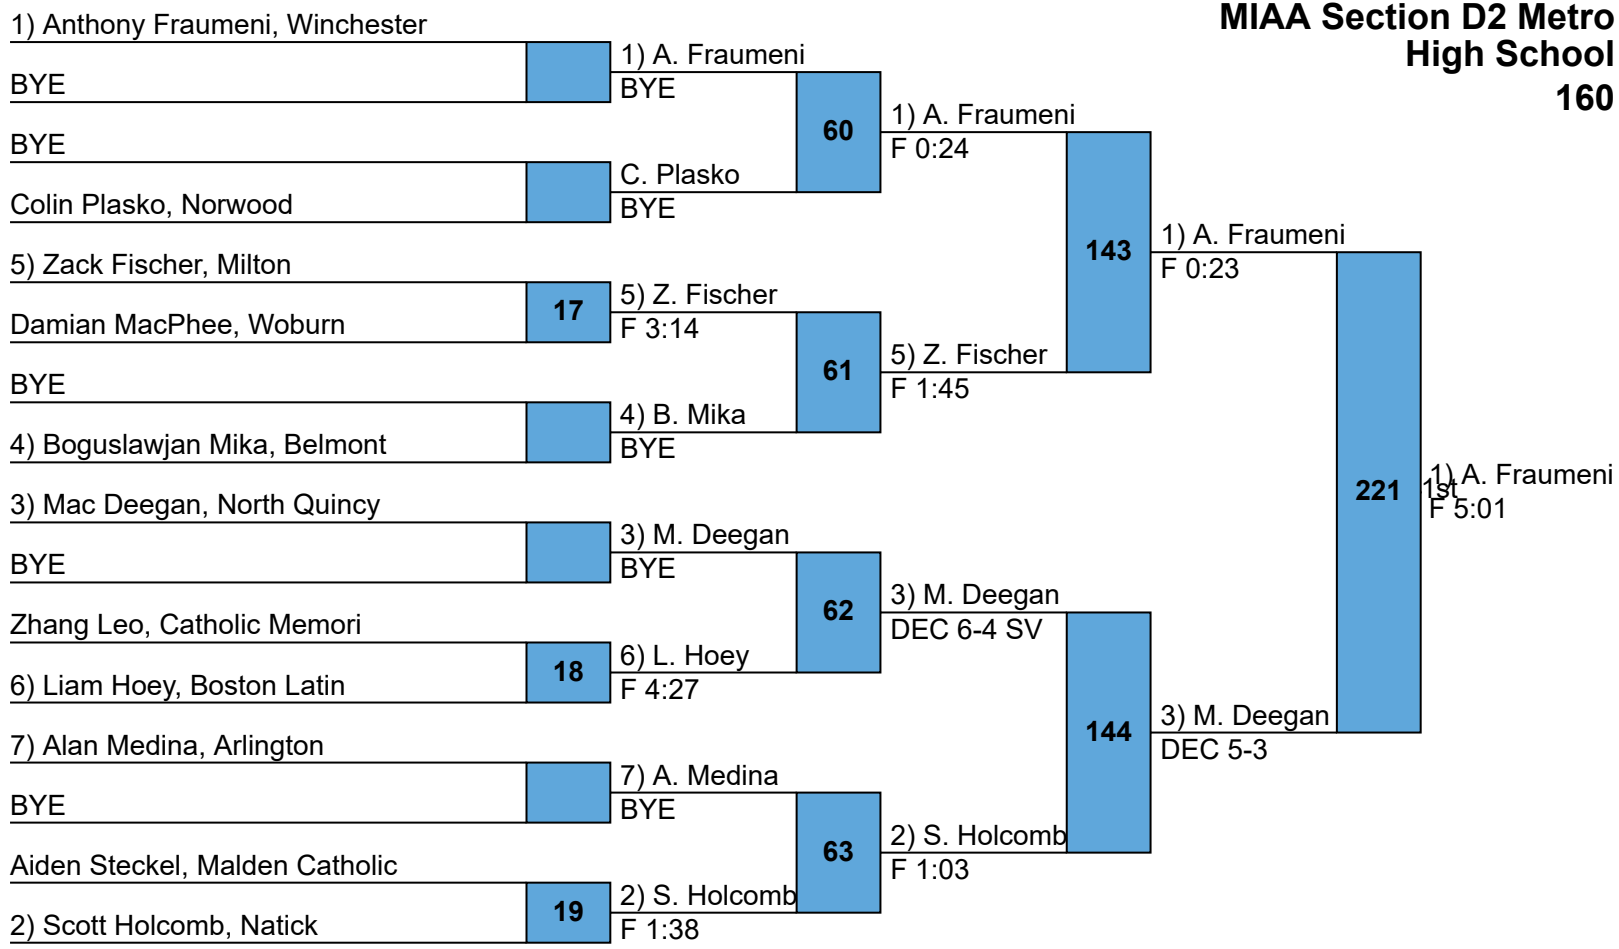

**MIAA Section D2 Metro
High School
160**