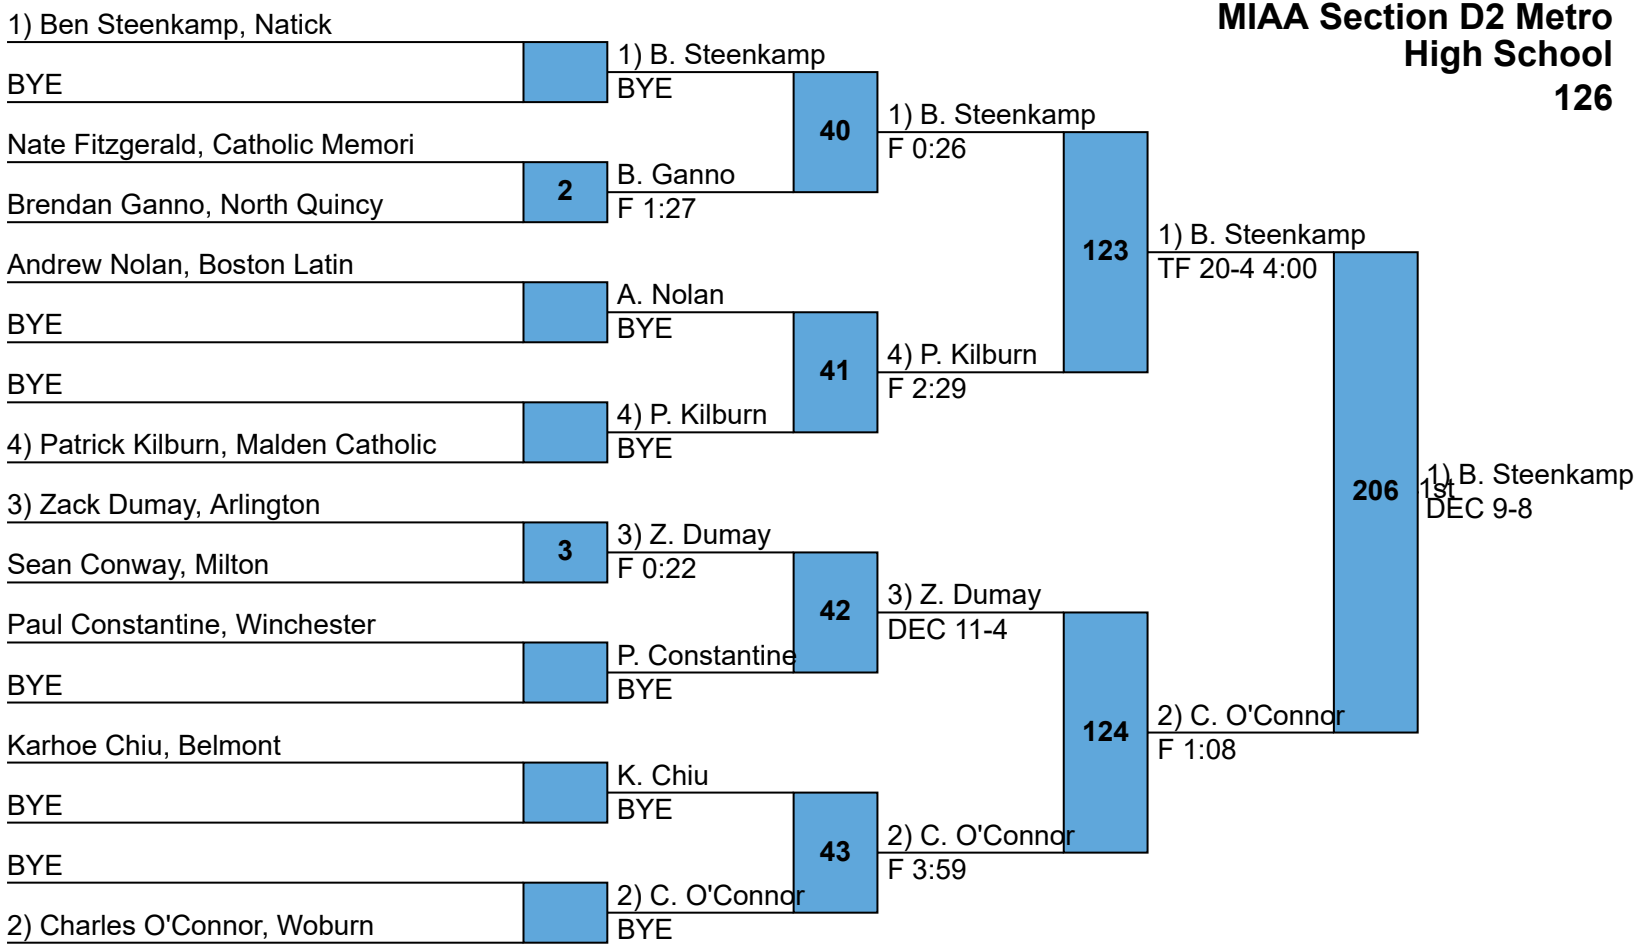

**MIAA Section D2 Metro
High School
126**