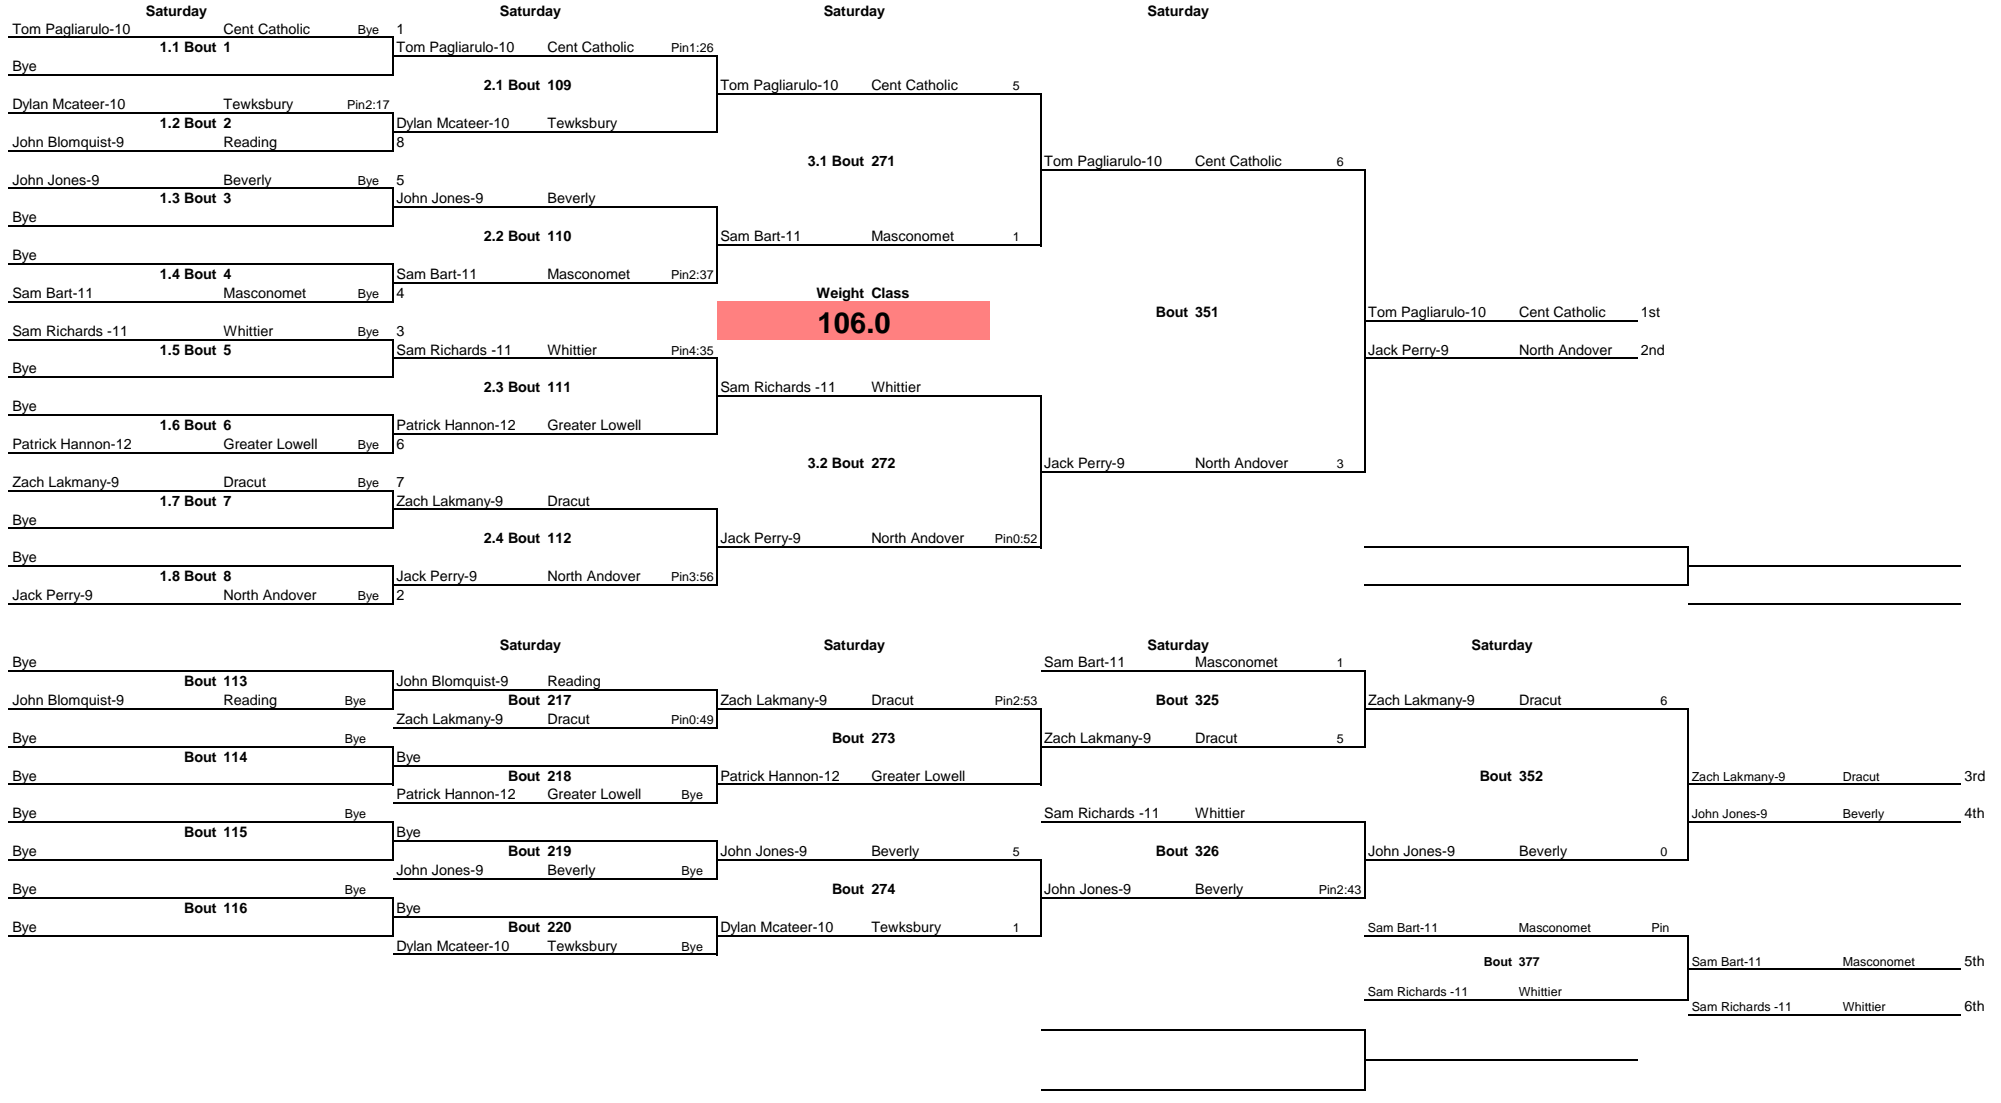

Note: All TIMES are ESTIMATES ONLY

MIAA Division II North

Note: All TIMES are ESTIMATES ONLY

MIAA Division II North

MIAA Division II North

Saturday			Saturday			Saturday		
Jack Kiely-11	Cent Catholic	Pin3:33 1	Jack Kiely-11	Cent Catholic		Peter Goulet-12	Dracut	Pin5:32
1.1 Bout 17			2.1 Bout 125			Bout 279		
Shea Hiltz-10	Tewksbury		Peter Goulet-12	Dracut	Pin4:00	Peter Goulet-12 Dracut 1st		
Peter Goulet-12	Dracut	Pin1:25	120.0			Tyler Cameron-12 Masconomet 2nd		
1.2 Bout 18						Tyler Cameron-12 Masconomet		
Joe Penna-11	Reading		2.2 Bout 126					
Tyler Cameron-12	Masconomet	UT 1 3	Tommy Lee-10	Burlington	4			
1.3 Bout 19								
Jonah Feingold-12	Beverly	0						
Alex Otis-12	North Andove	0						
1.4 Bout 20								
Tommy Lee-10	Burlington	MD 9 2						
Saturday			Saturday					
Shea Hiltz-10	Tewksbury		Joe Penna-11	Reading	4			
Bout 127			Bout 225					
Joe Penna-11	Reading	Pin2:08	Tommy Lee-10	Burlington	3	Bout 280		
Jonah Feingold-12	Beverly	6	Jonah Feingold-12 Beverly			Jack Kiely-11 Cent Catholic 3rd		
Bout 128			Bout 226			Joe Penna-11 Reading 4th		
Alex Otis-12	North Andove	0	Jack Kiely-11	Cent Catholic	Pin5:00	Tommy Lee-10 Burlington Pin		
						Bout 381		
						Tommy Lee-10 Burlington 5th		
						Jonah Feingold-12 Beverly		
						Jonah Feingold-12 Beverly 6th		