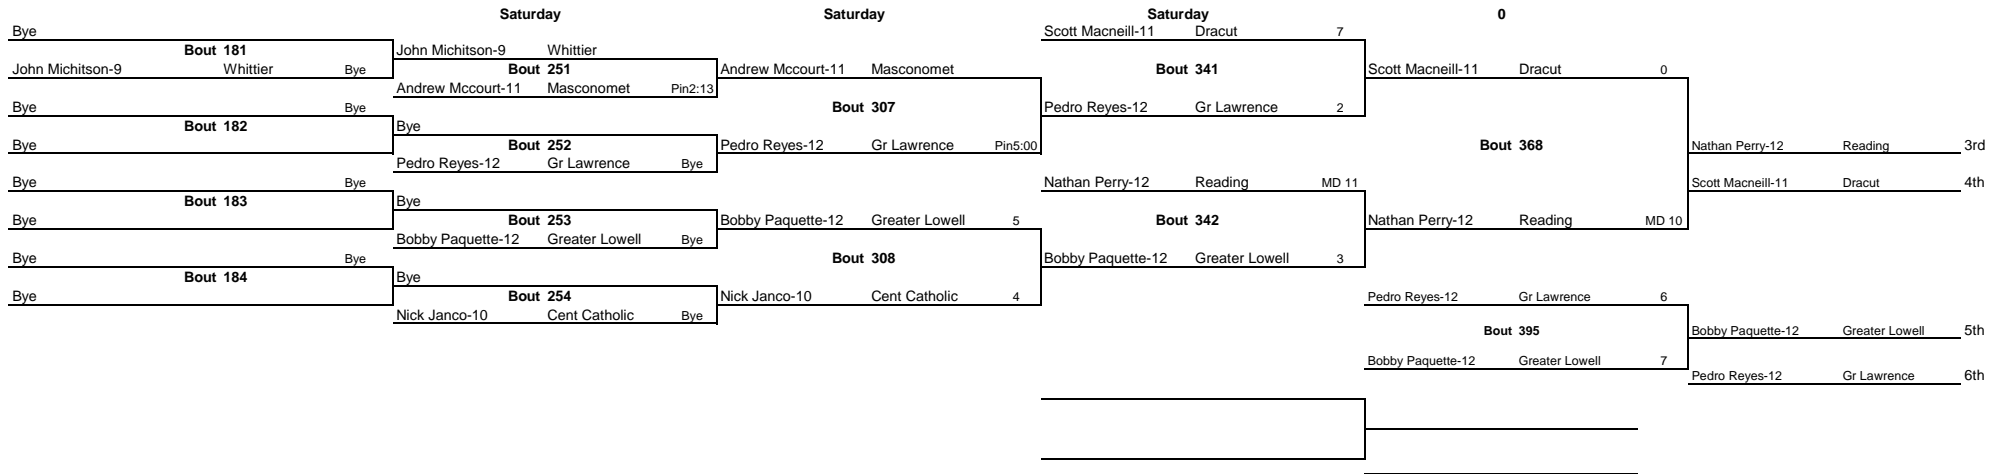

Note: All TIMES are ESTIMATES ONLY

MIAA Division II North