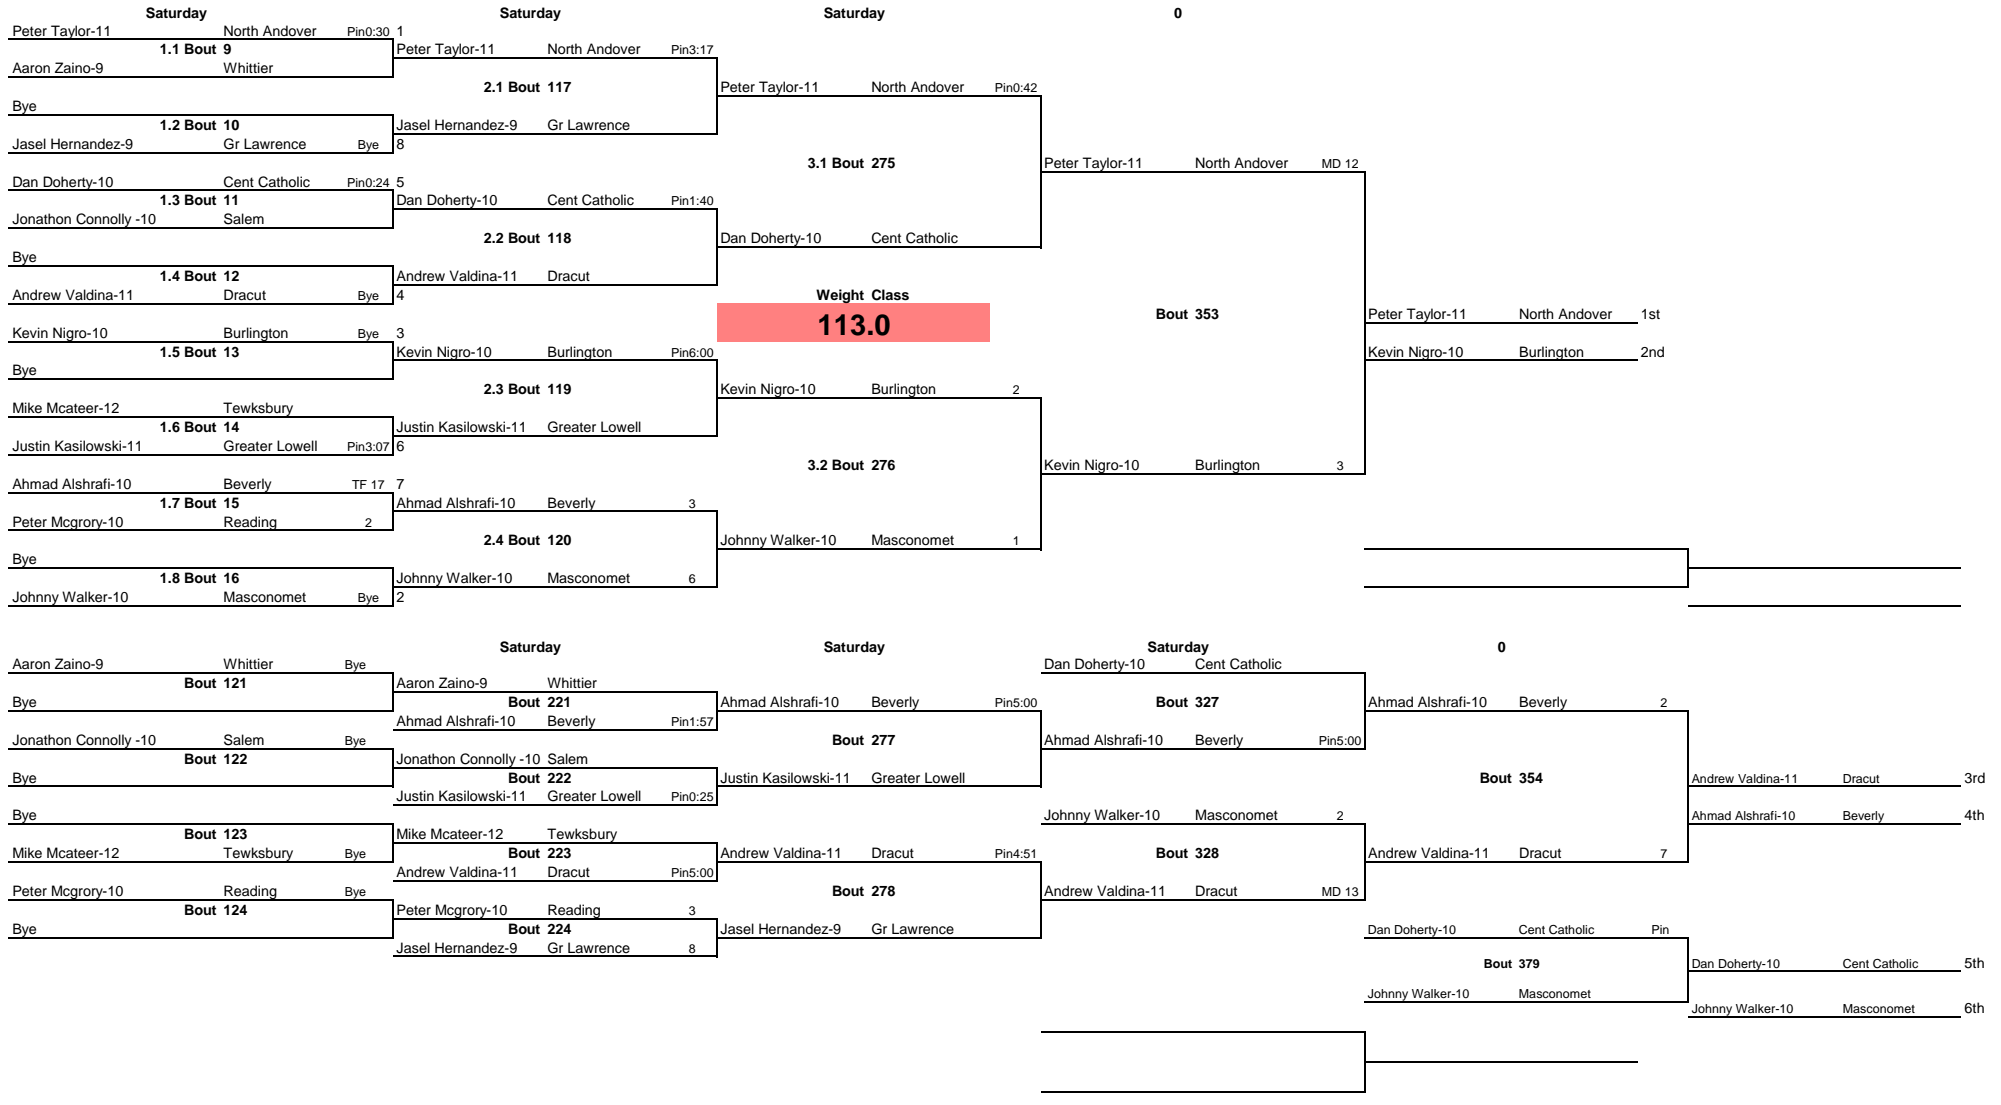

Note: All TIMES are ESTIMATES ONLY

MIAA Division II North

Note: All TIMES are ESTIMATES ONLY

MIAA Division II North

MIAA Division II North

Saturday			Saturday			Saturday		
Jack Kiely-11	Cent Catholic	Pin3:33 1	Jack Kiely-11	Cent Catholic		Peter Goulet-12	Dracut	Pin5:32
1.1 Bout 17			2.1 Bout 125			Bout 279		
Shea Hiltz-10	Tewksbury		Peter Goulet-12	Dracut	Pin4:00	Peter Goulet-12 Dracut 1st		
Peter Goulet-12	Dracut	Pin1:25	120.0			Tyler Cameron-12 Masconomet 2nd		
1.2 Bout 18						Tyler Cameron-12 Masconomet		
Joe Penna-11	Reading		2.2 Bout 126					
Tyler Cameron-12	Masconomet	UT 1 3	Tommy Lee-10	Burlington	4			
1.3 Bout 19								
Jonah Feingold-12	Beverly	0						
Alex Otis-12	North Andove	0						
1.4 Bout 20								
Tommy Lee-10	Burlington	MD 9 2						
Saturday			Saturday					
Shea Hiltz-10	Tewksbury		Joe Penna-11	Reading	4			
Bout 127			Bout 225					
Joe Penna-11	Reading	Pin2:08	Tommy Lee-10	Burlington	3	Bout 280		
Jonah Feingold-12	Beverly	6	Jonah Feingold-12 Beverly			Jack Kiely-11 Cent Catholic 3rd		
Bout 128			Bout 226			Joe Penna-11 Reading 4th		
Alex Otis-12	North Andove	0	Jack Kiely-11	Cent Catholic	Pin5:00	Tommy Lee-10 Burlington Pin		
						Bout 381		
						Tommy Lee-10 Burlington 5th		
						Jonah Feingold-12 Beverly		
						Jonah Feingold-12 Beverly 6th		