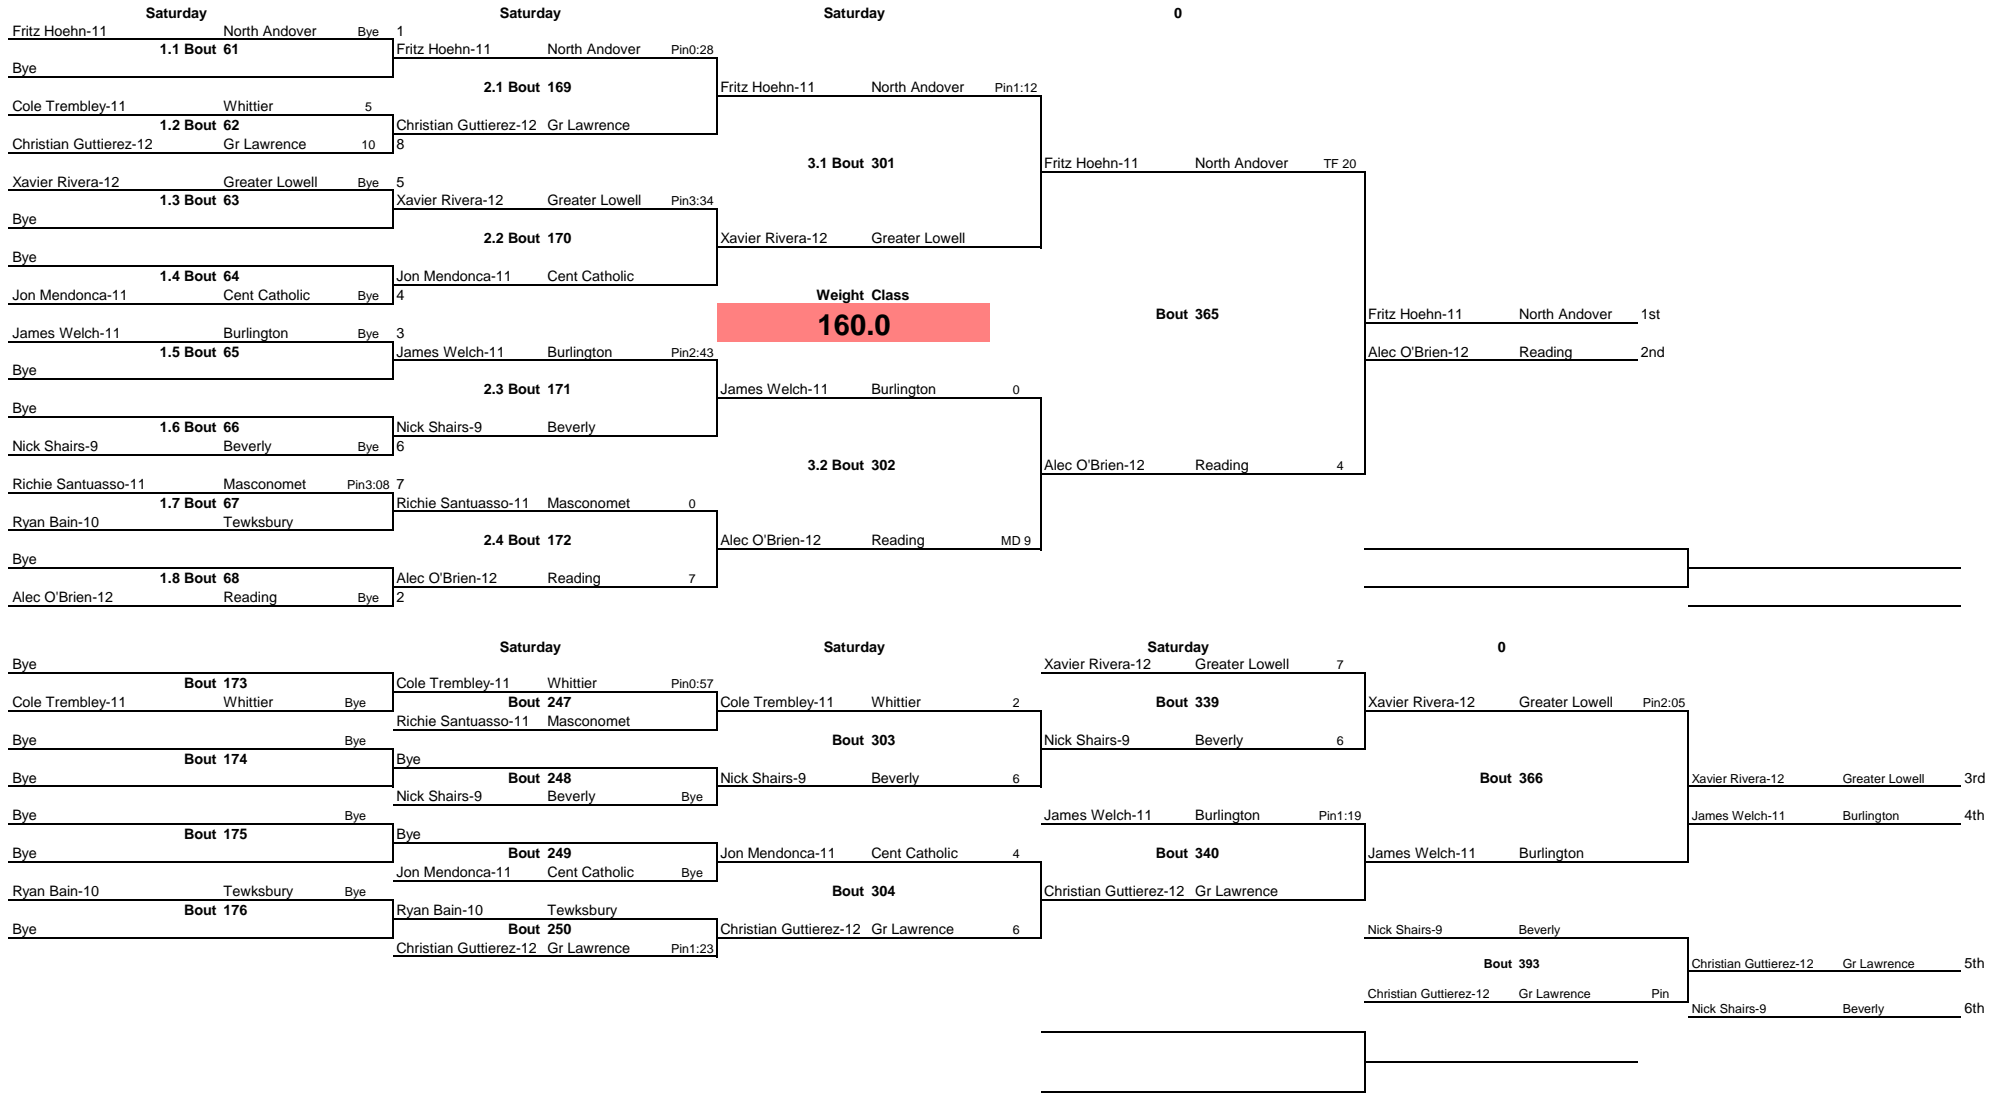

Note: All TIMES are ESTIMATES ONLY

MIAA Division II North

Note: All TIMES are ESTIMATES ONLY

MIAA Division II North

MIAA Division II North

Saturday			Saturday			Saturday		
Jack Kiely-11	Cent Catholic	Pin3:33 1	Jack Kiely-11	Cent Catholic		Peter Goulet-12	Dracut	Pin5:32
1.1 Bout 17			2.1 Bout 125			Bout 279		
Shea Hiltz-10	Tewksbury		Peter Goulet-12	Dracut	Pin4:00	Peter Goulet-12 Dracut 1st		
Peter Goulet-12	Dracut	Pin1:25	120.0			Tyler Cameron-12 Masconomet 2nd		
1.2 Bout 18						Tyler Cameron-12 Masconomet		
Joe Penna-11	Reading		2.2 Bout 126					
Tyler Cameron-12	Masconomet	UT 1 3	Tommy Lee-10	Burlington	4			
1.3 Bout 19								
Jonah Feingold-12	Beverly	0						
Alex Otis-12	North Andove	0						
1.4 Bout 20								
Tommy Lee-10	Burlington	MD 9 2						
Saturday			Saturday					
Shea Hiltz-10	Tewksbury		Joe Penna-11	Reading	4			
Bout 127			Bout 225					
Joe Penna-11	Reading	Pin2:08	Tommy Lee-10	Burlington	3	Bout 280		
Jonah Feingold-12	Beverly	6	Jonah Feingold-12 Beverly			Jack Kiely-11 Cent Catholic 3rd		
Bout 128			Bout 226			Joe Penna-11 Reading 4th		
Alex Otis-12	North Andove	0	Jack Kiely-11	Cent Catholic	Pin5:00	Tommy Lee-10 Burlington Pin		
						Bout 381		
						Tommy Lee-10 Burlington 5th		
						Jonah Feingold-12 Beverly		
						Jonah Feingold-12 Beverly 6th		

Note: All TIMES are ESTIMATES ONLY

MIAA Division II North

Note: All TIMES are ESTIMATES ONLY

MIAA Division II North

Note: All TIMES are ESTIMATES ONLY

MIAA Division II North

Note: All TIMES are ESTIMATES ONLY