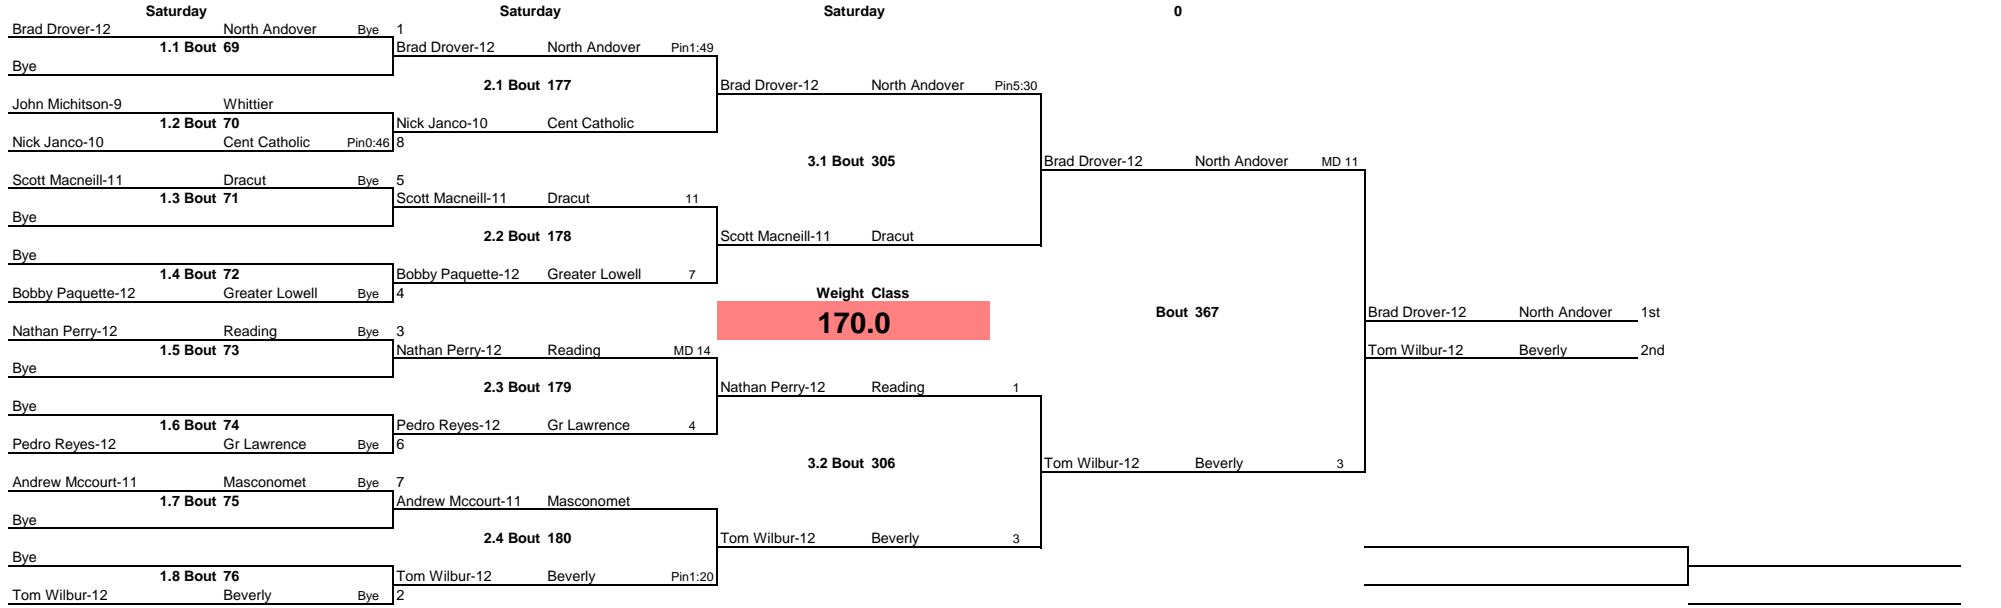

Note: All TIMES are ESTIMATES ONLY

MIAA Division II North