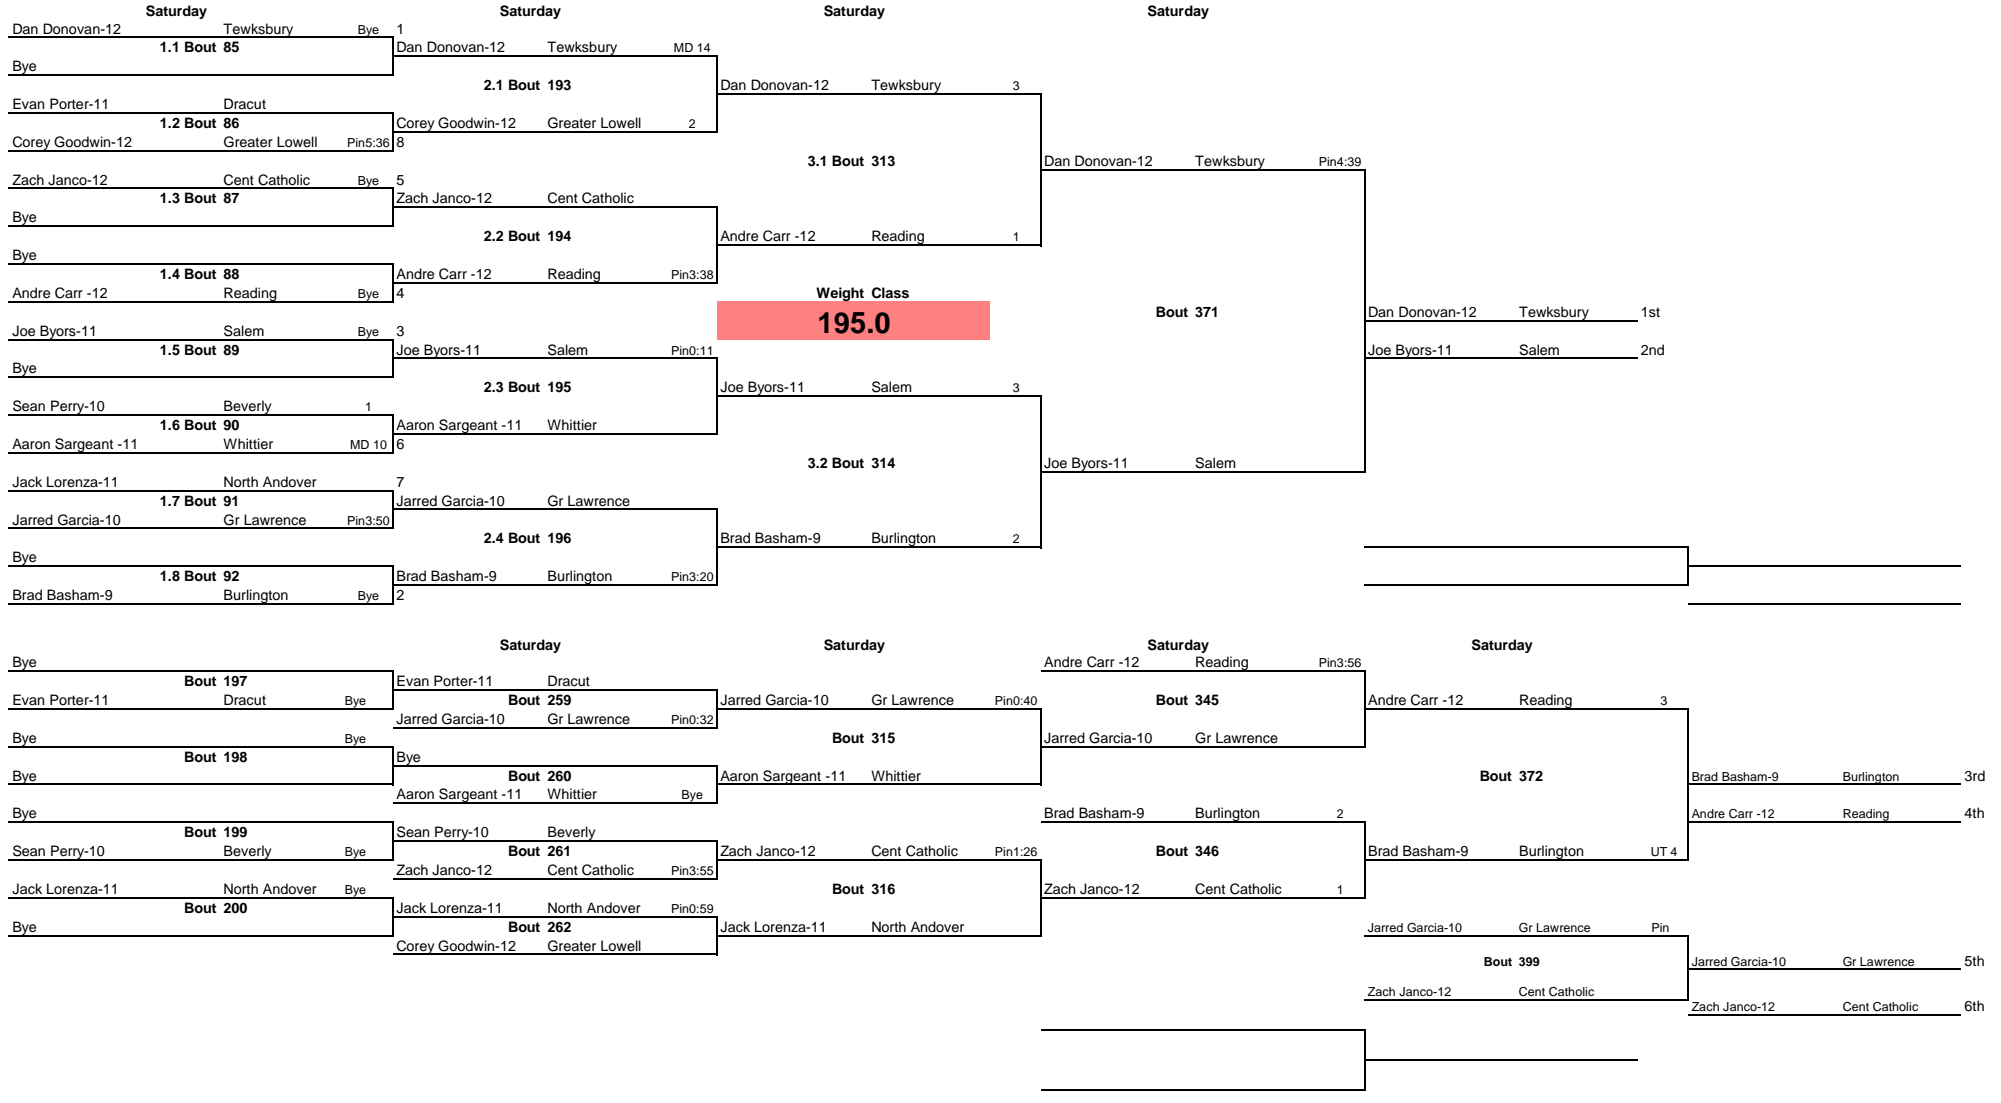

Note: All TIMES are ESTIMATES ONLY

MIAA Division II North