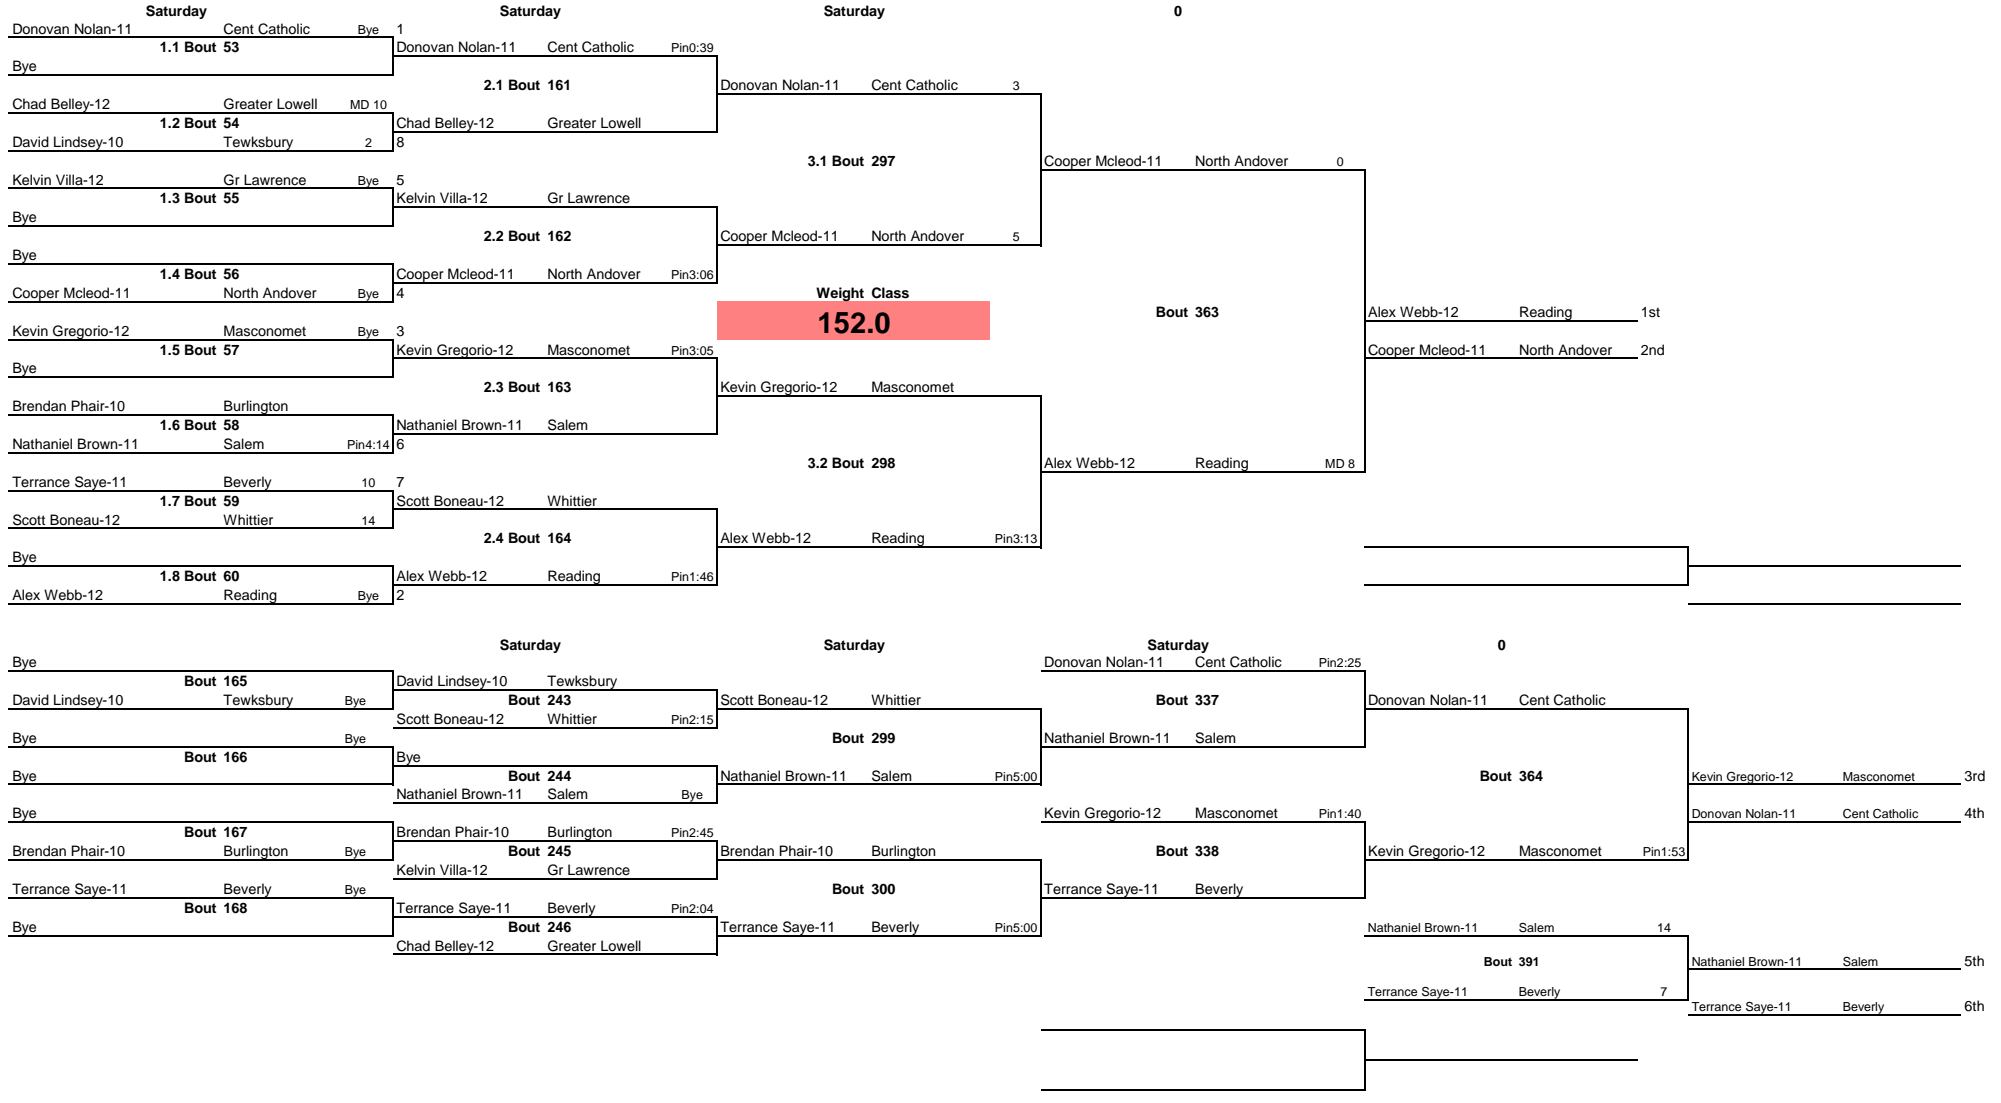

Note: All TIMES are ESTIMATES ONLY

MIAA Division II North