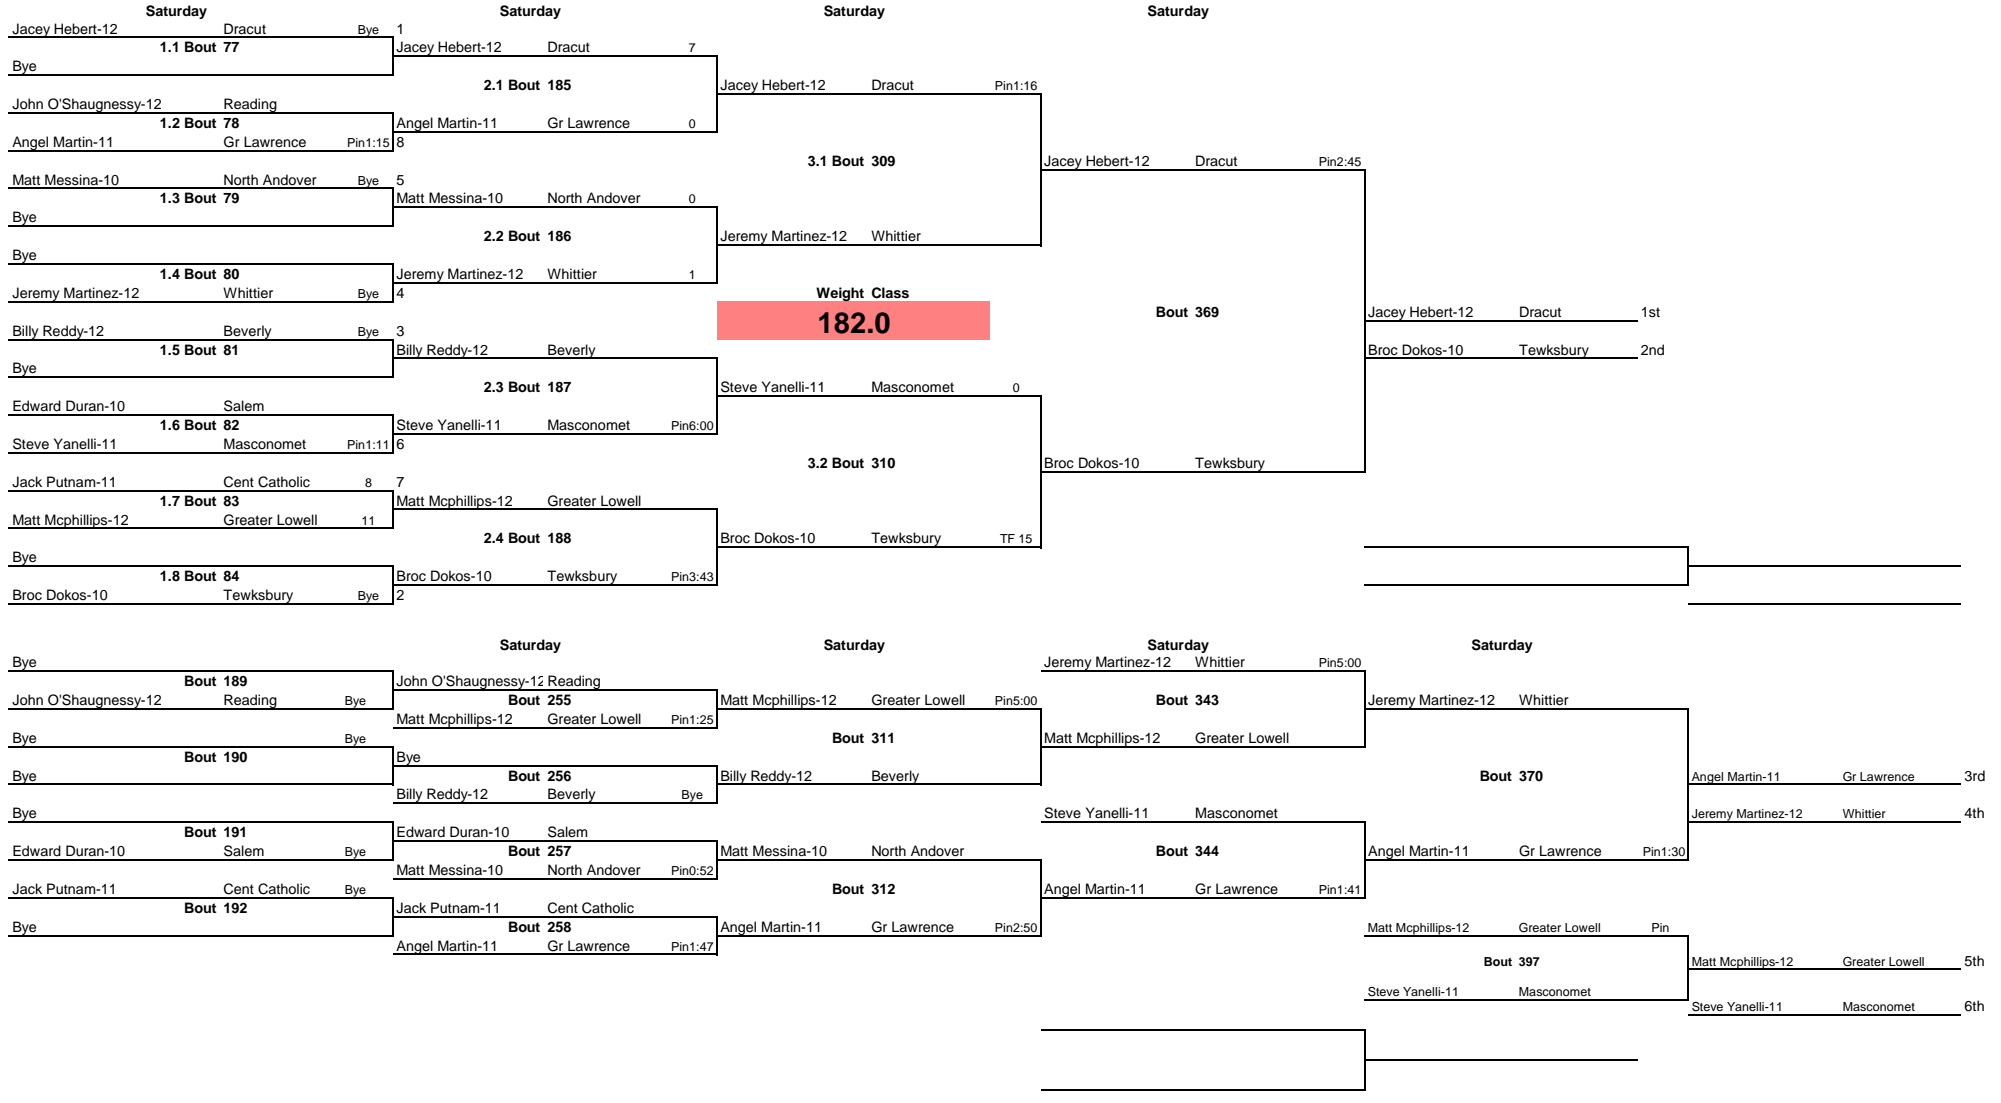

Note: All TIMES are ESTIMATES ONLY

MIAA Division II North