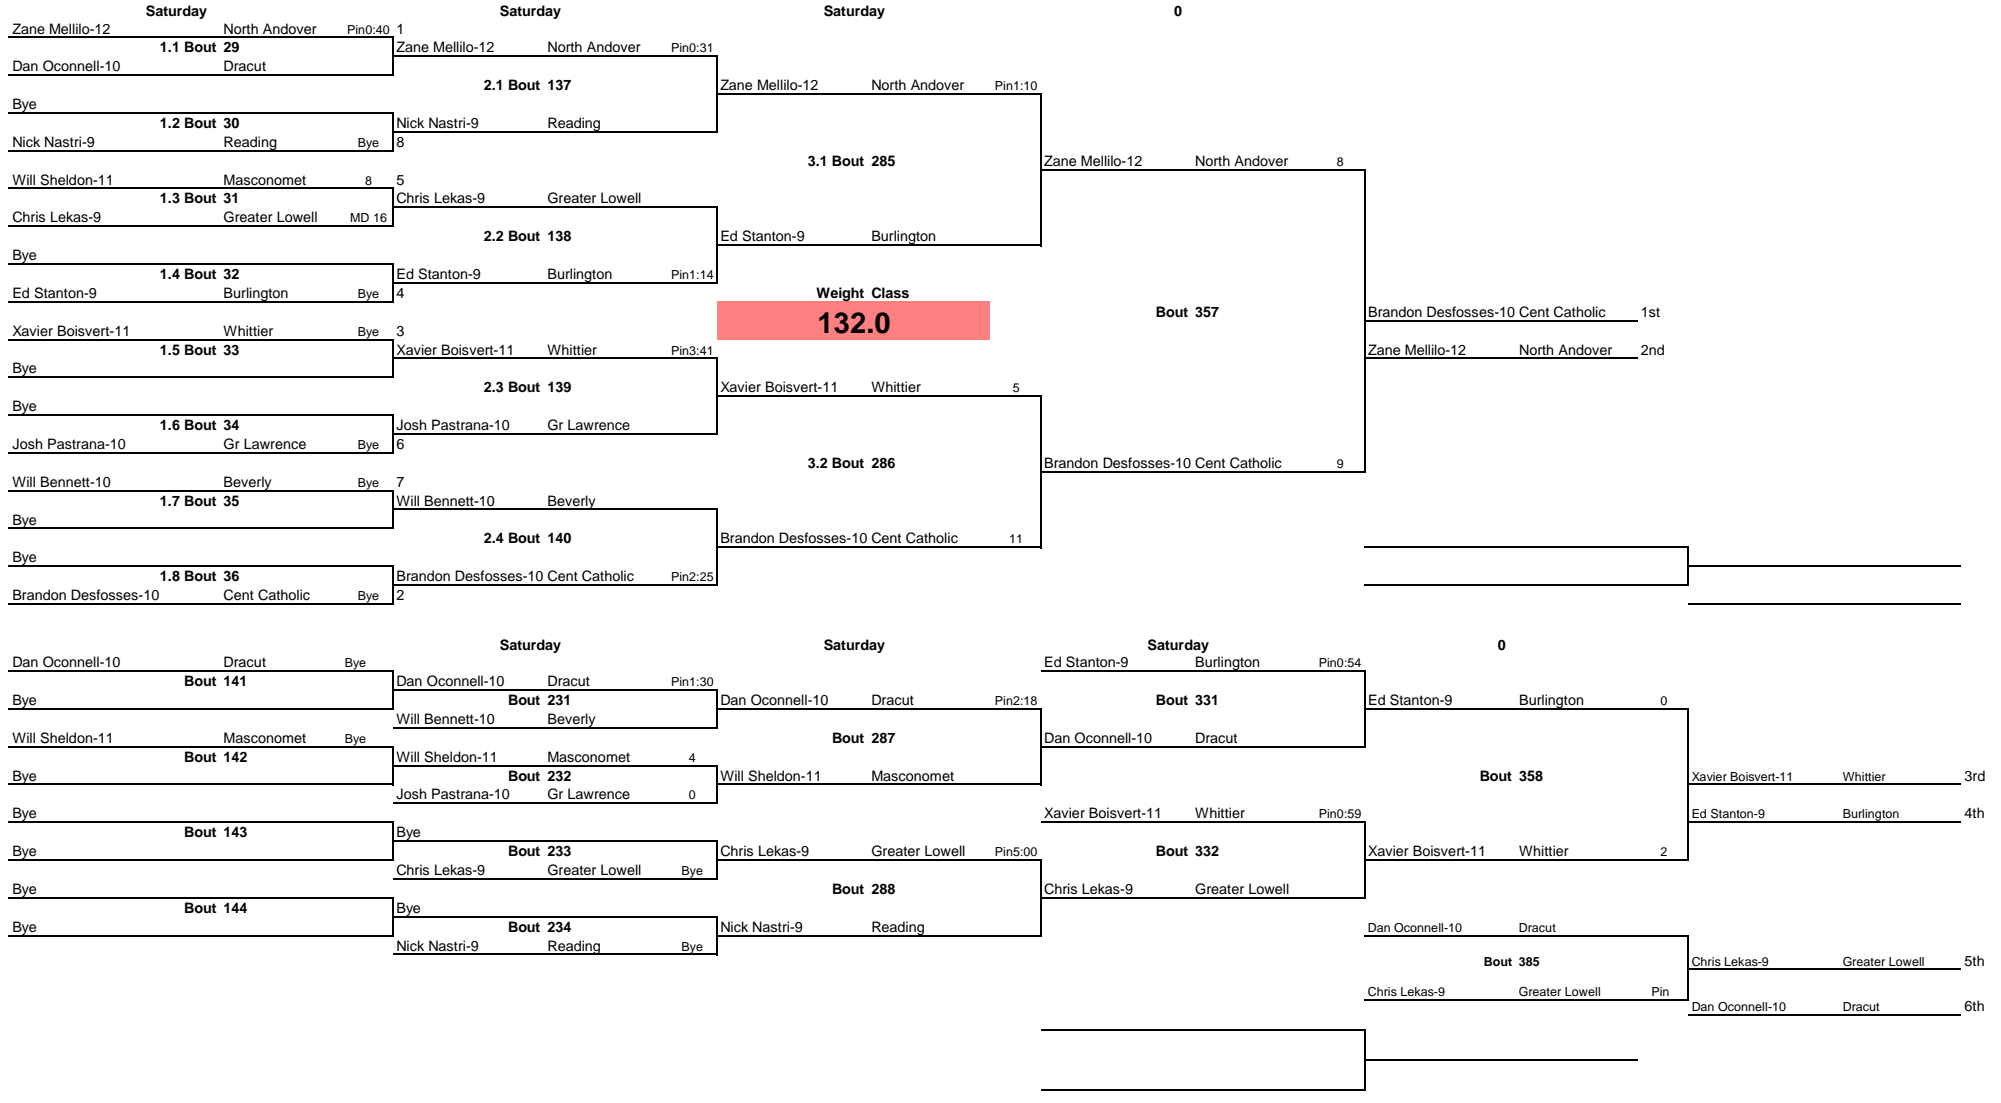

Note: All TIMES are ESTIMATES ONLY

MIAA Division II North