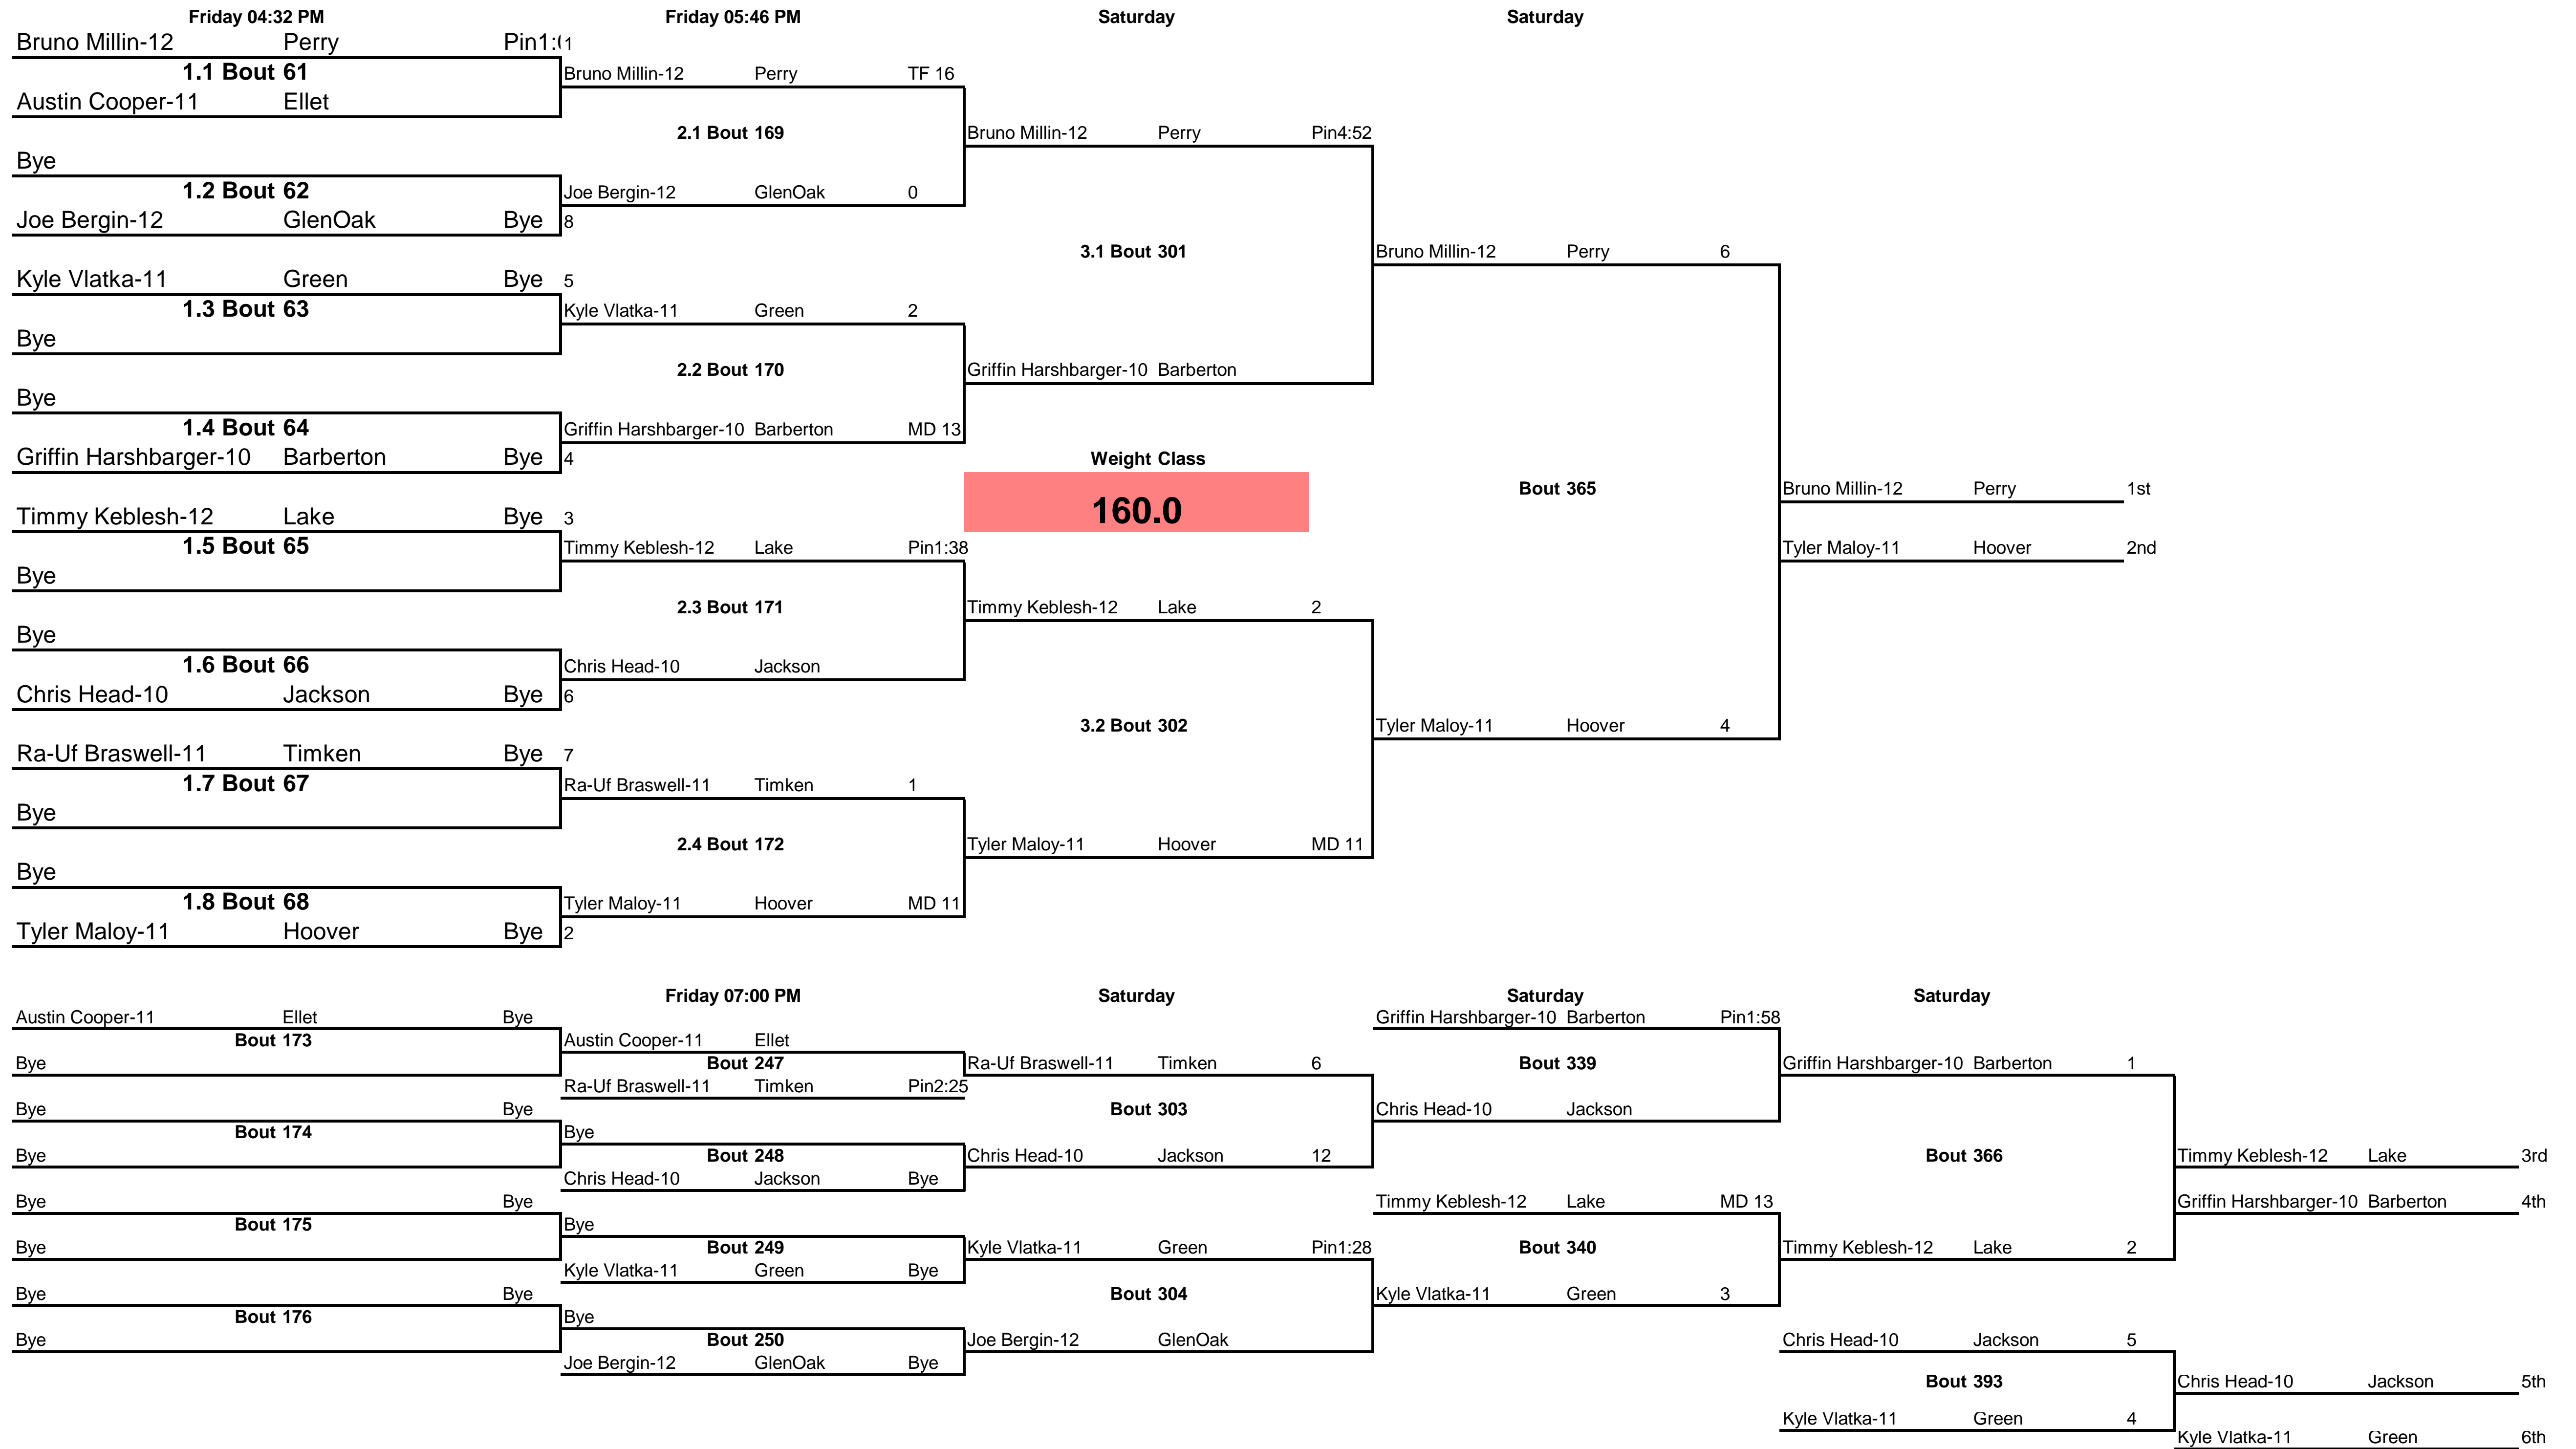

Division I Perry Sectionals 2013