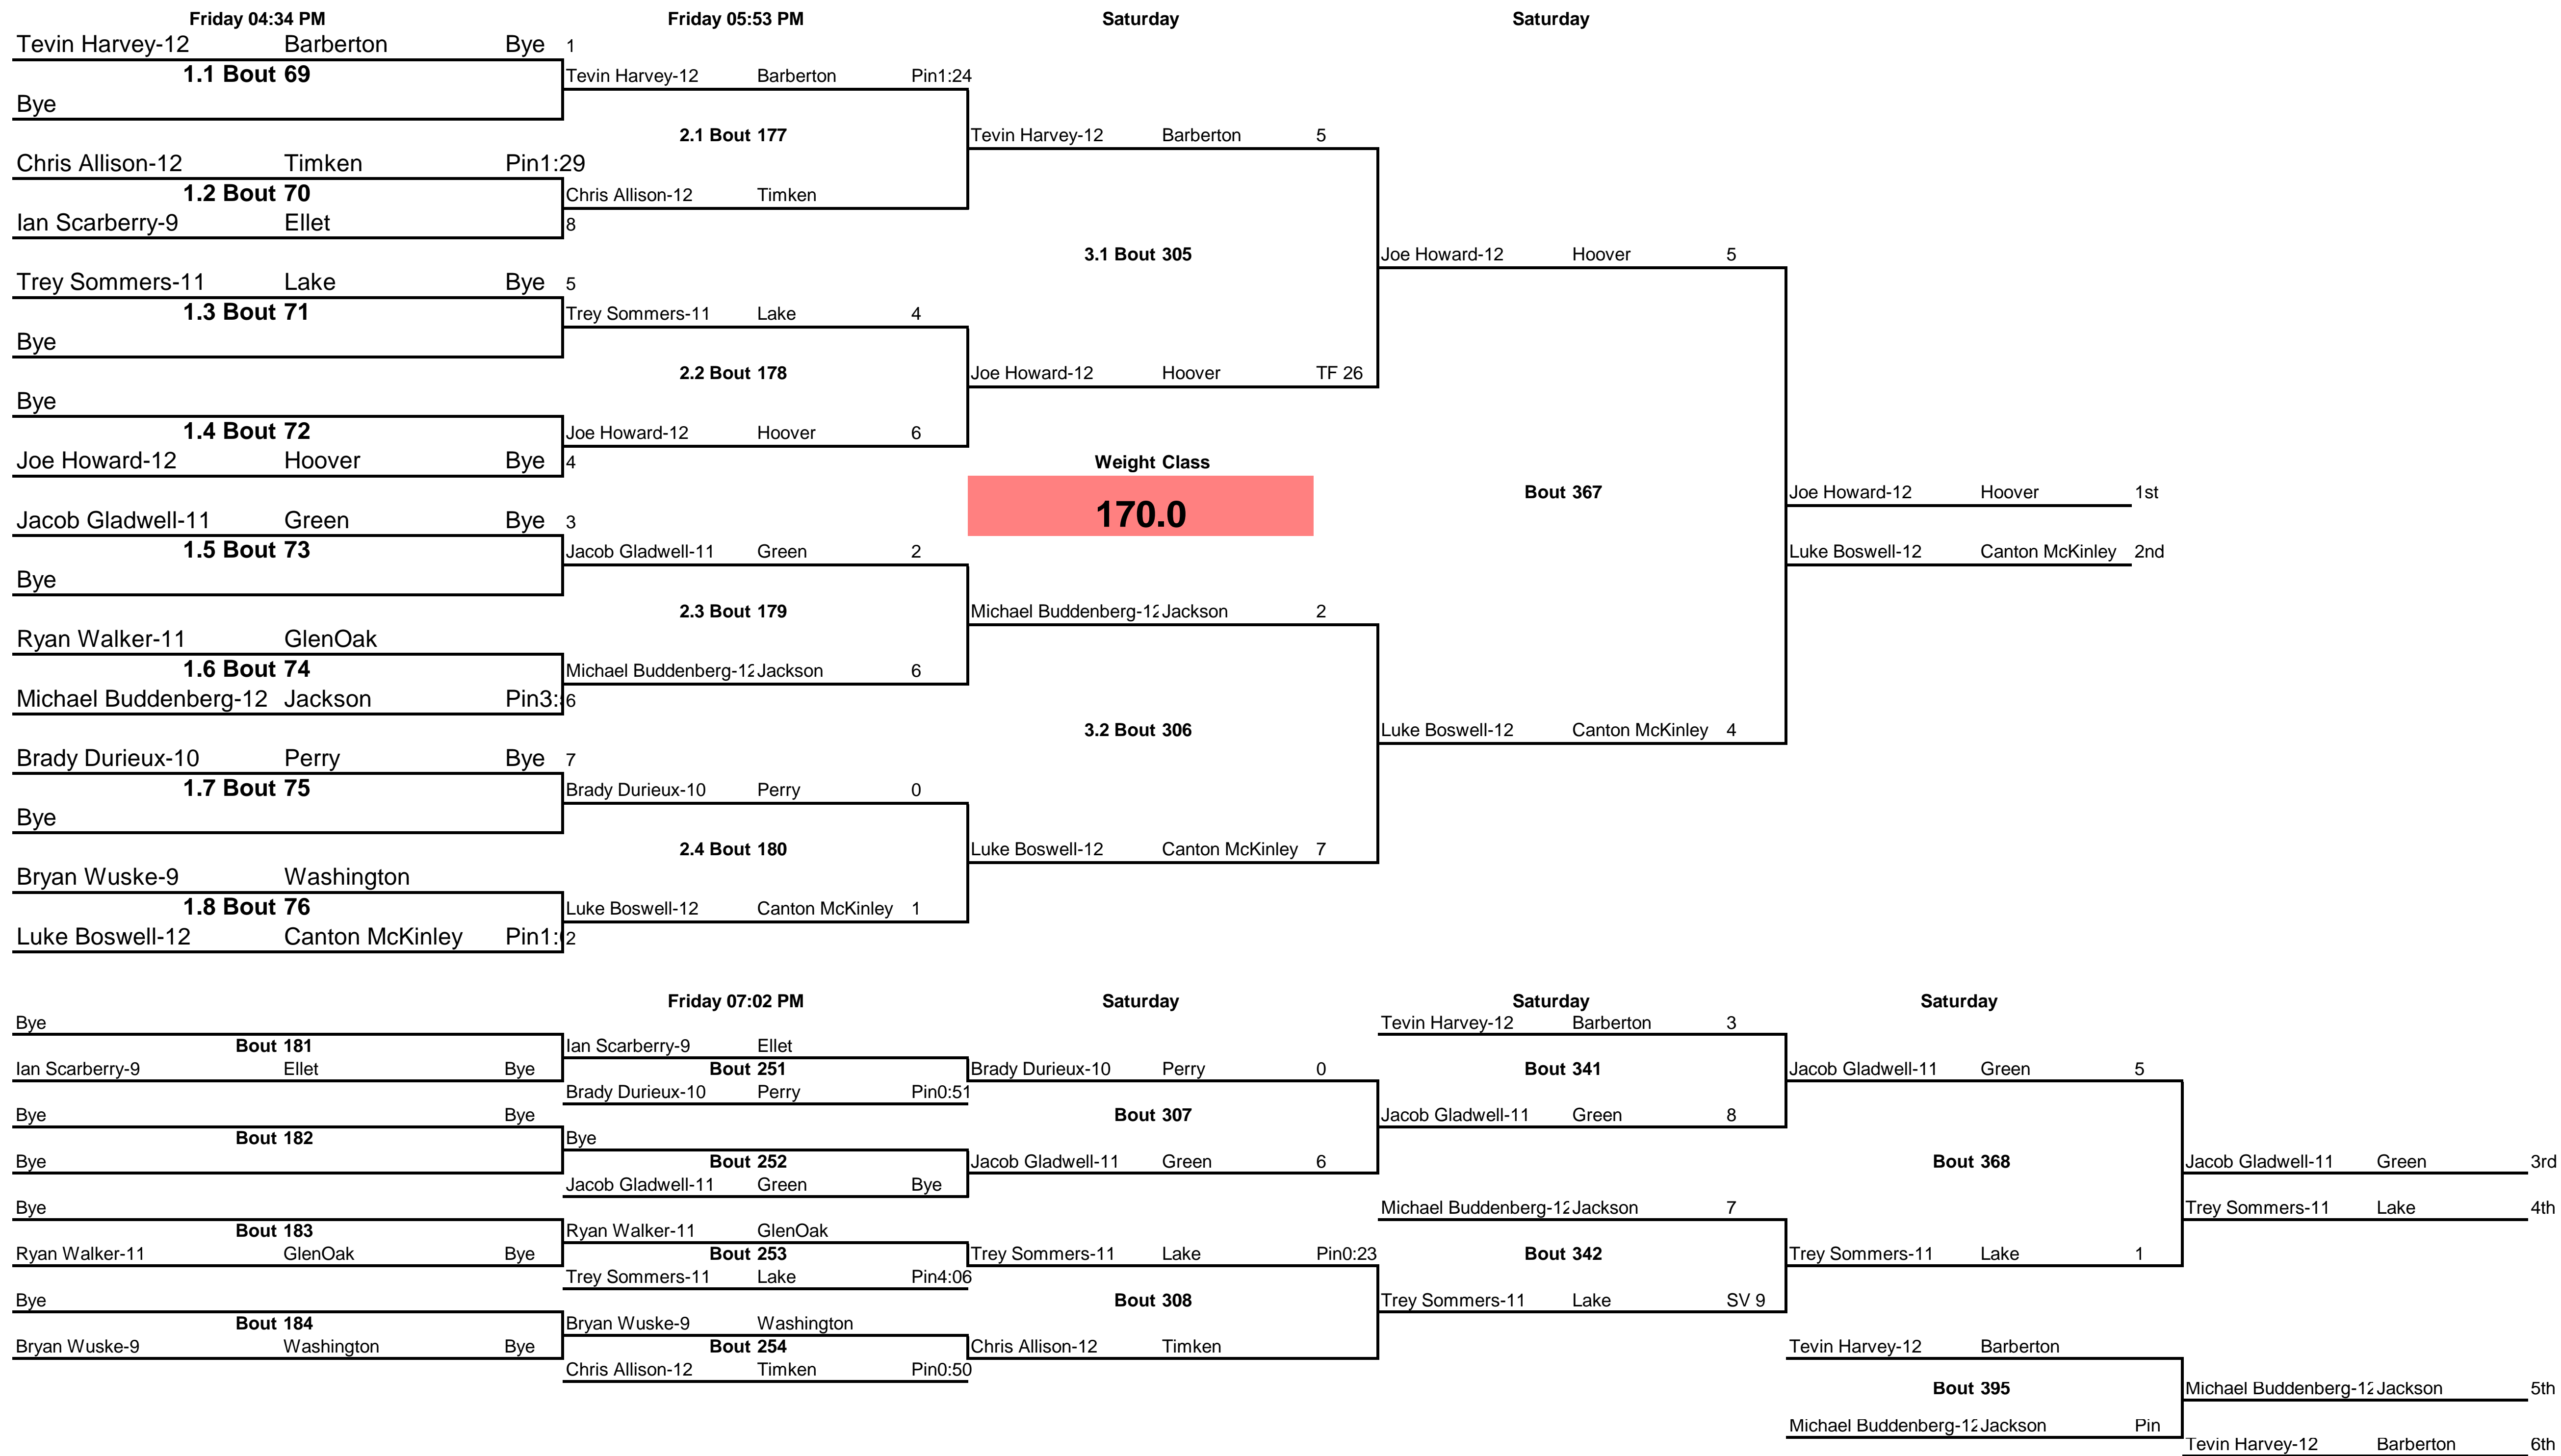

Division I Perry Sectionals 2013