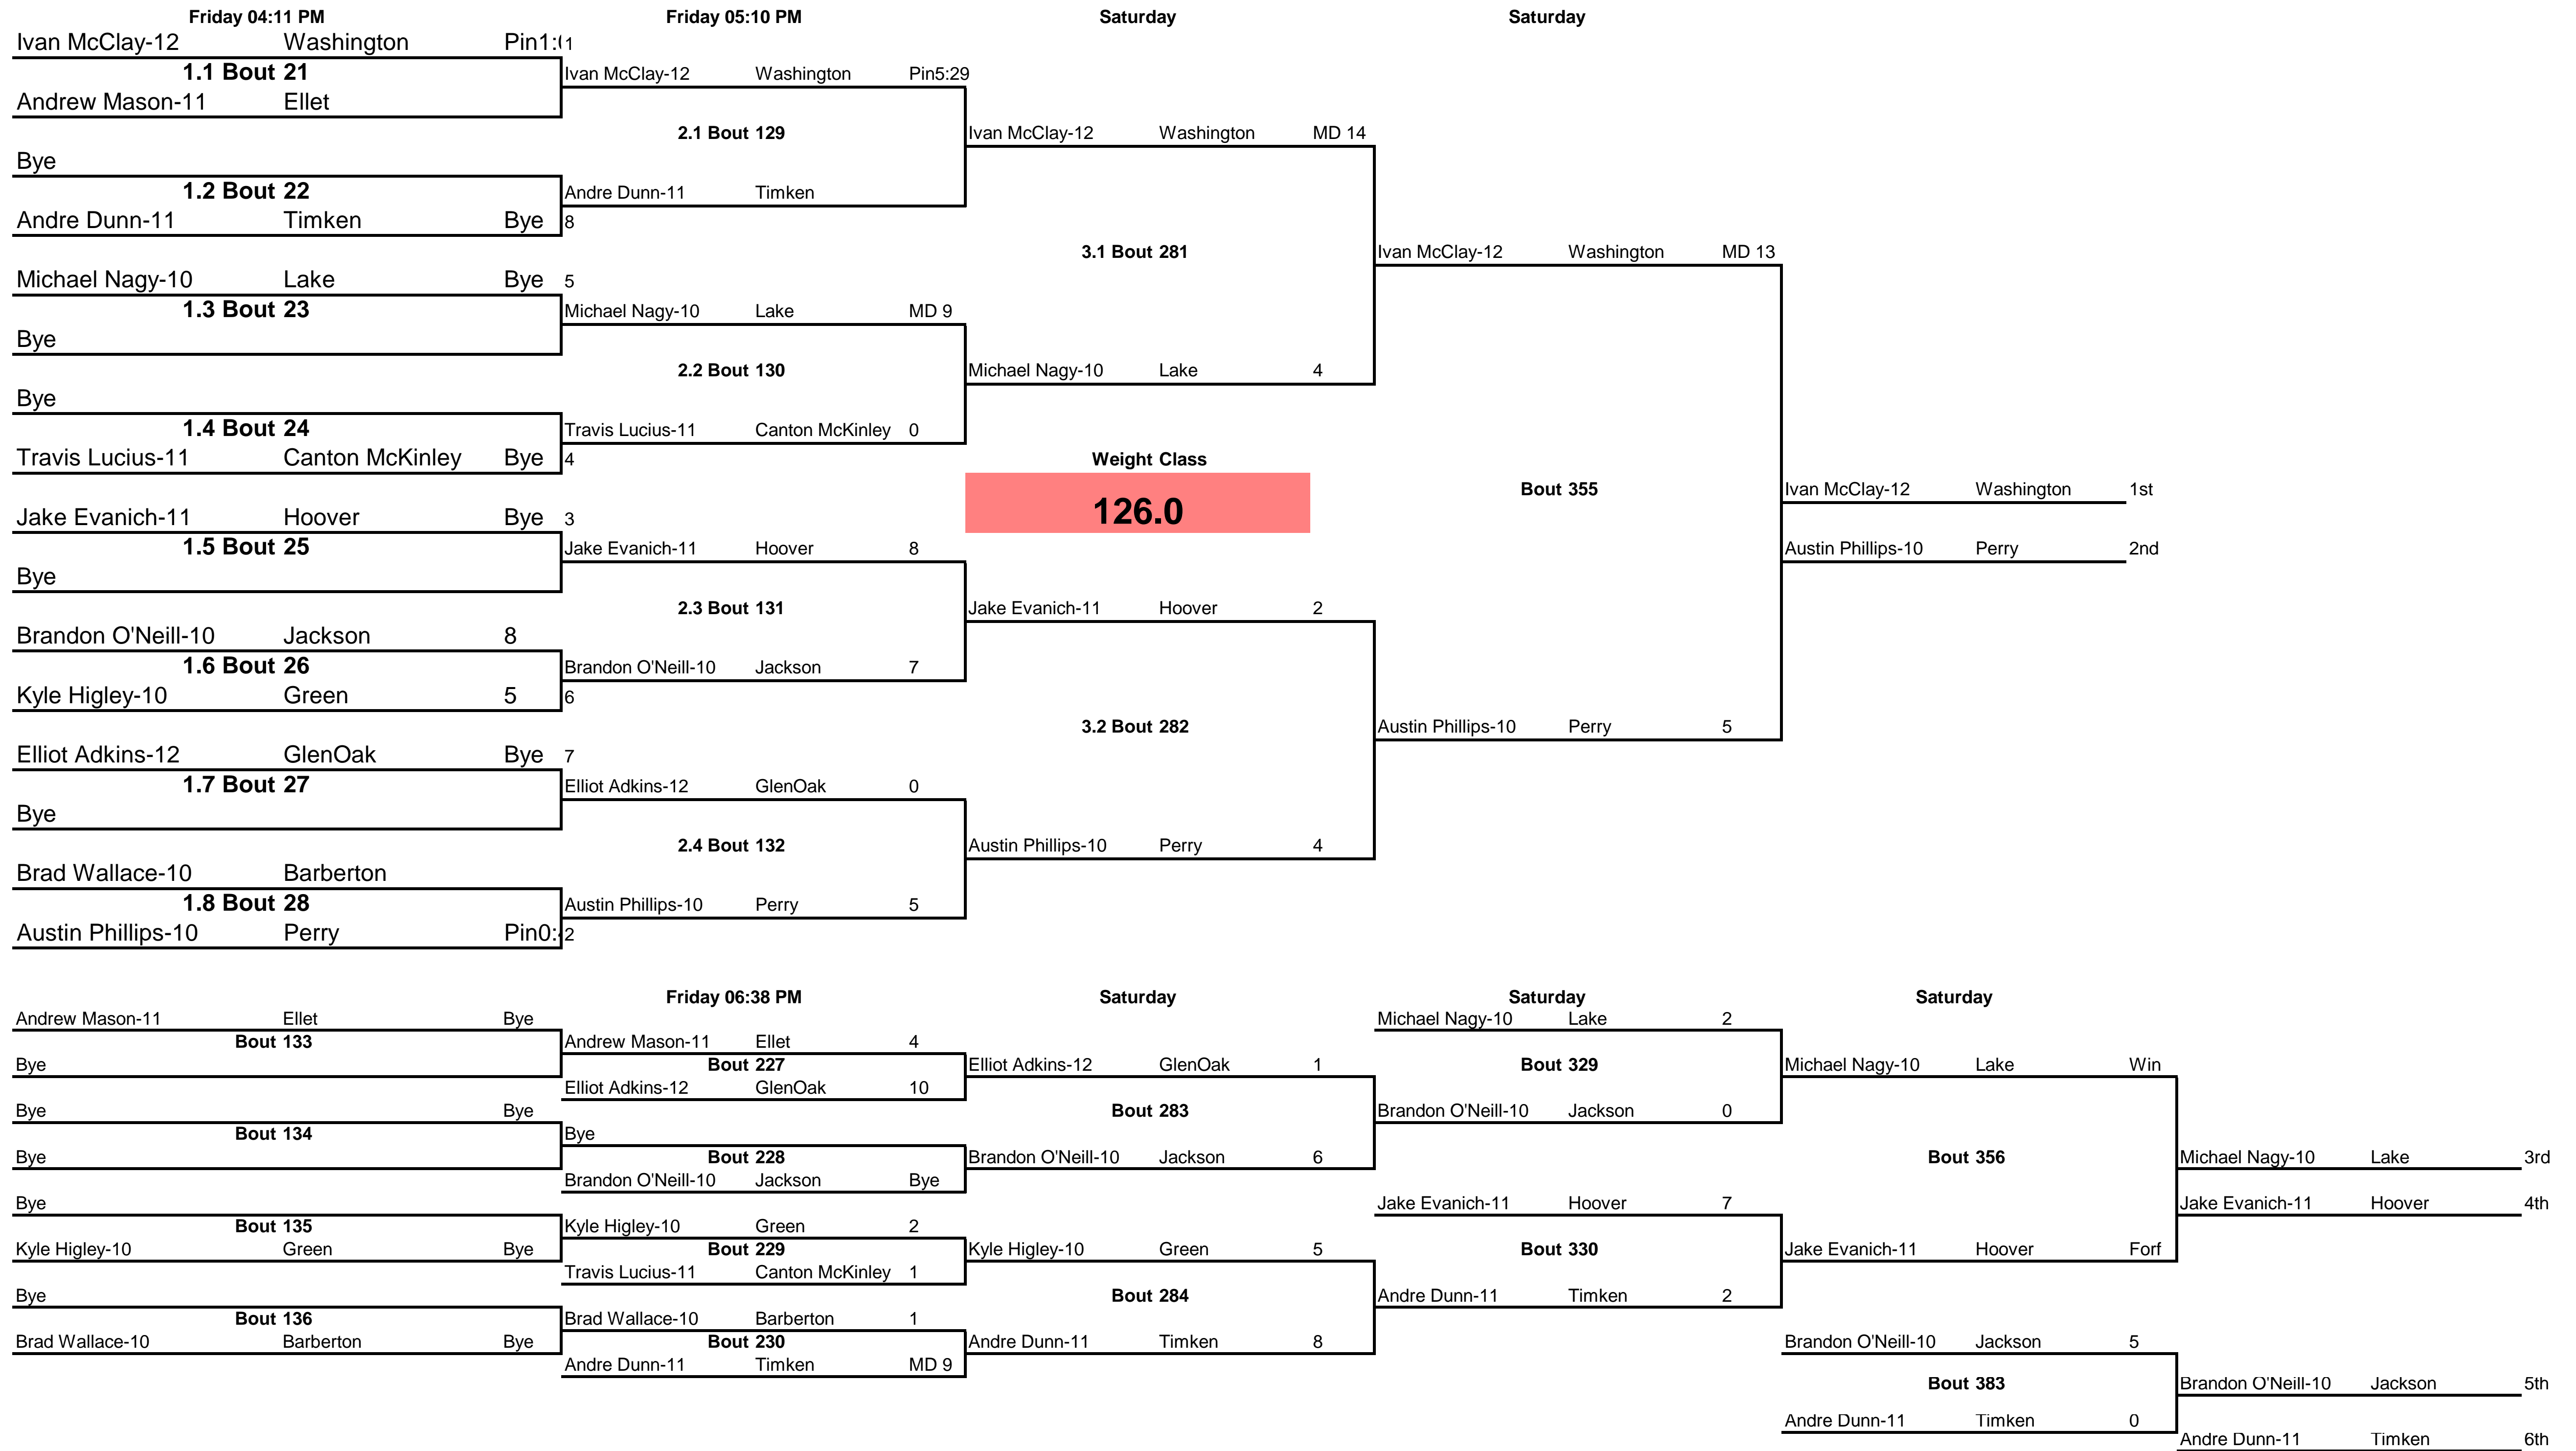

Division I Perry Sectionals 2013