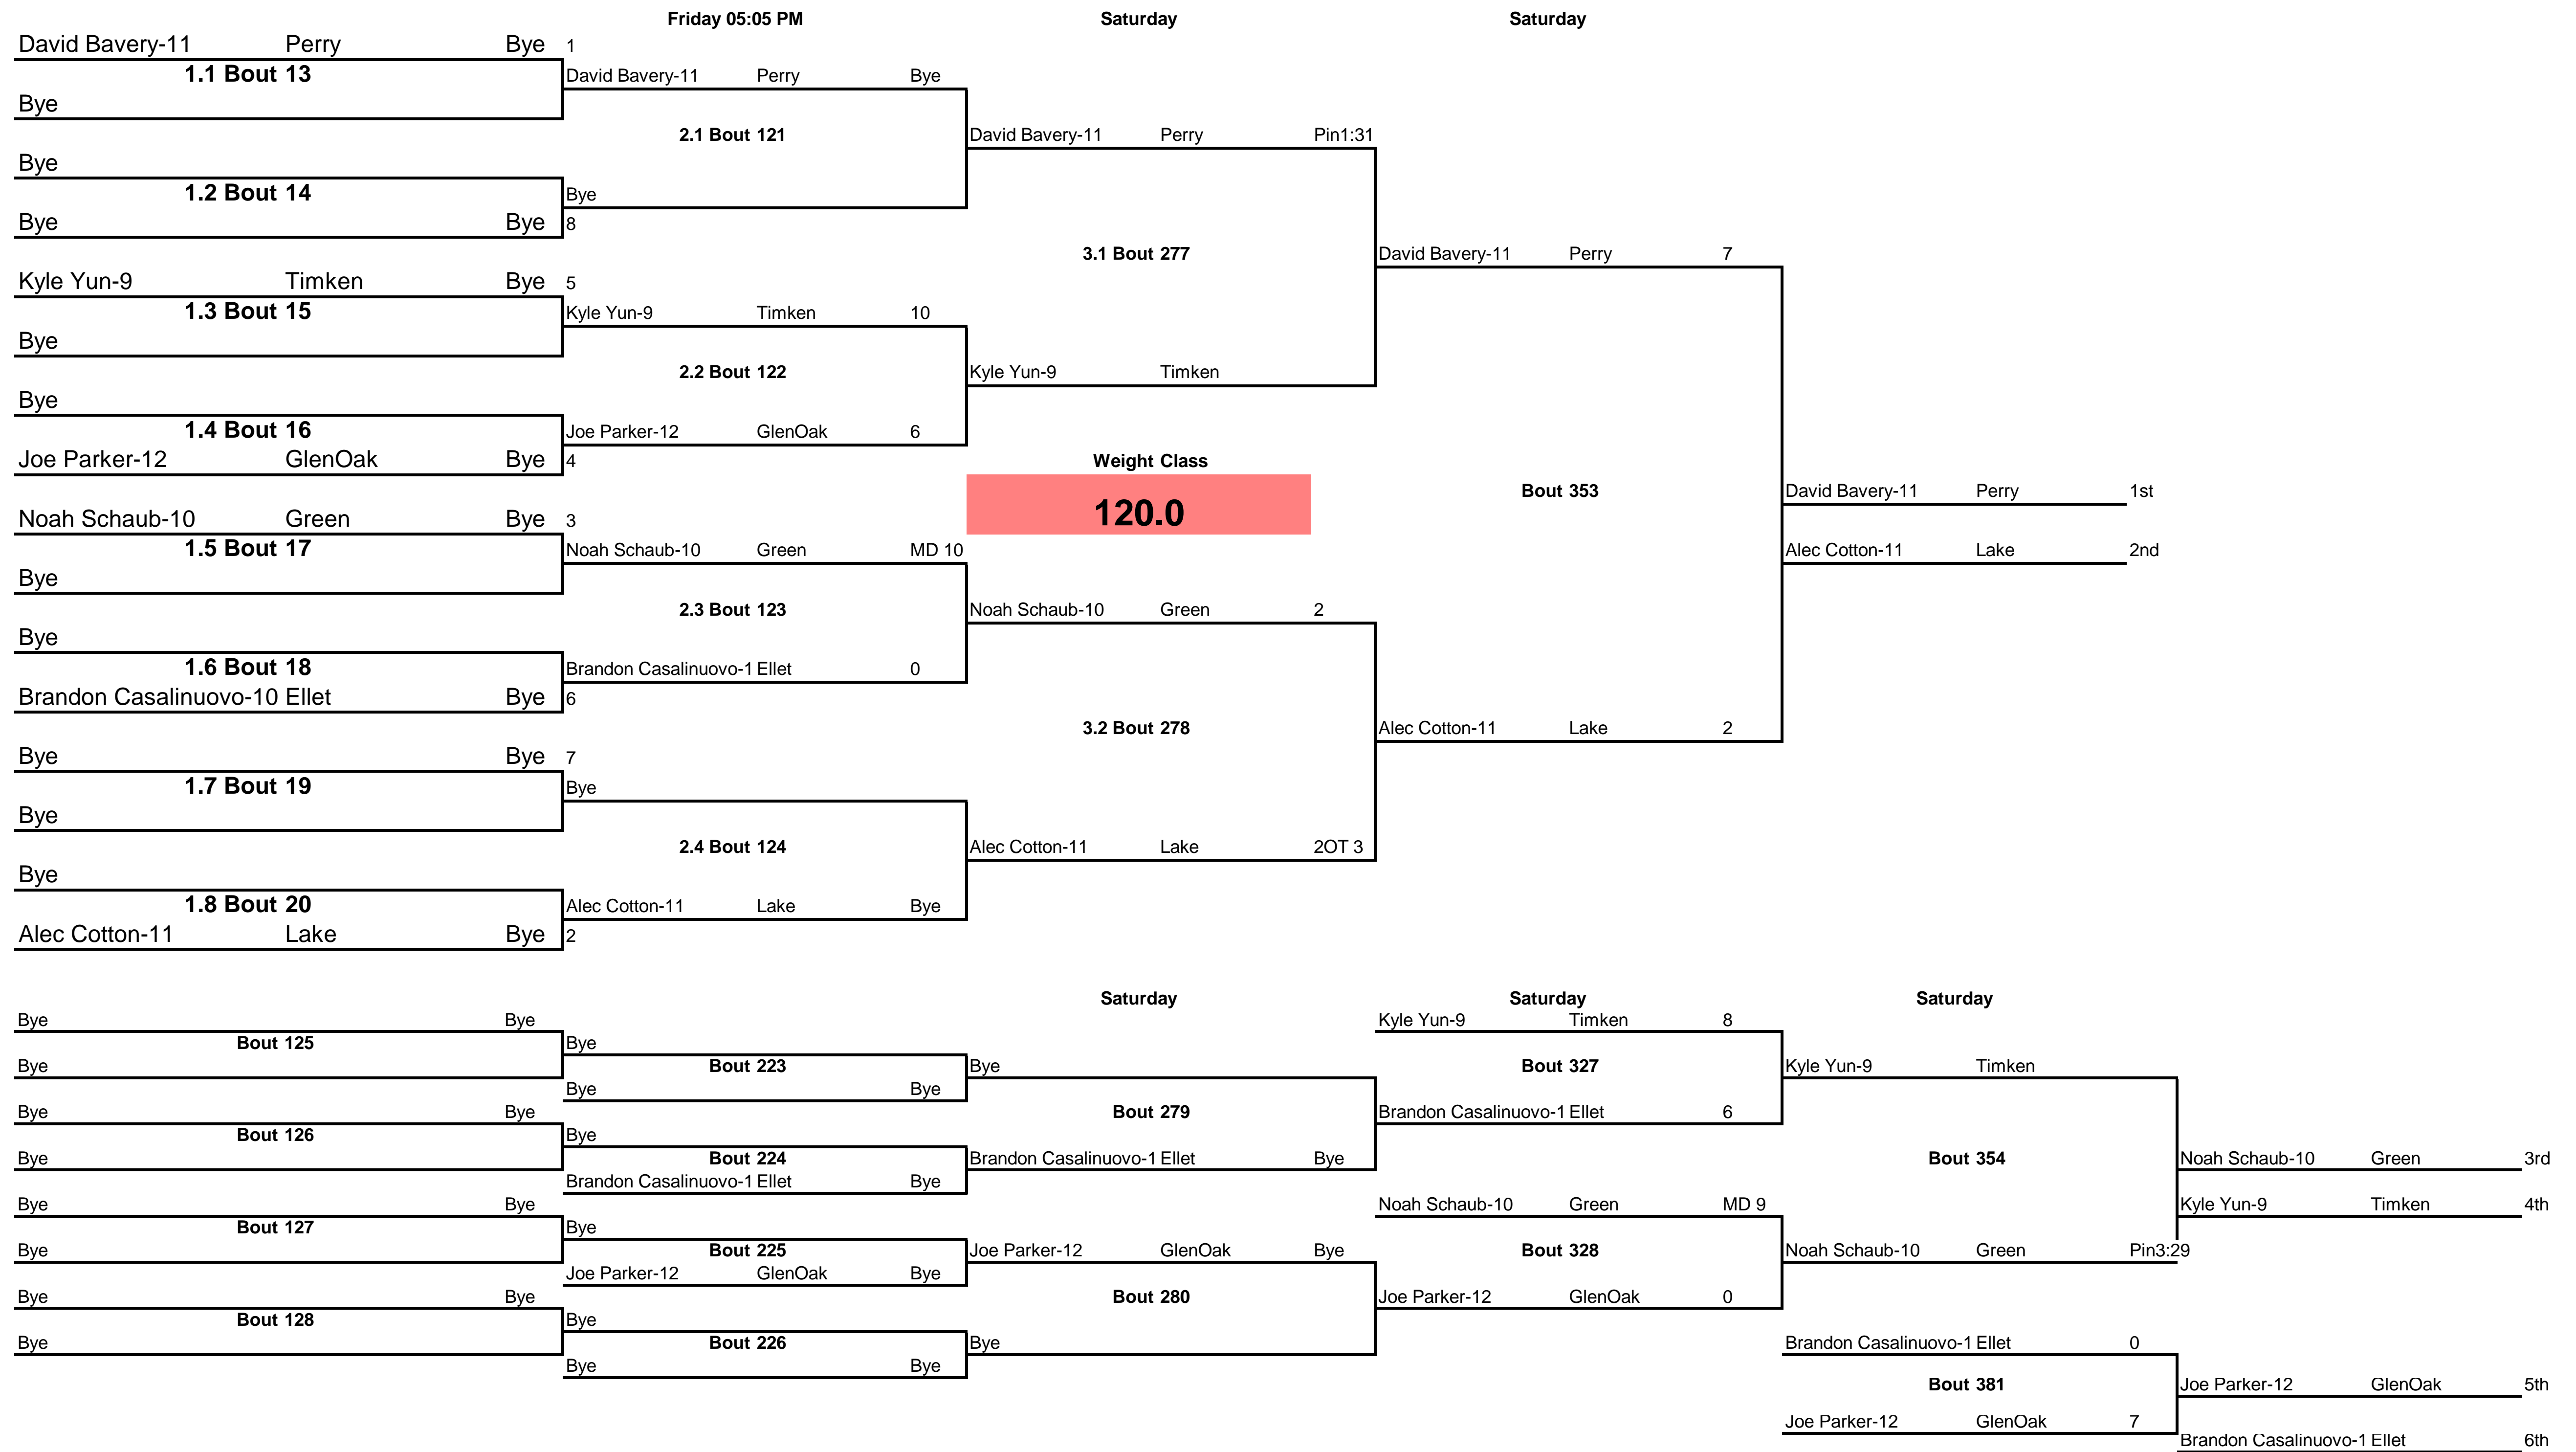

Division I Perry Sectionals 2013