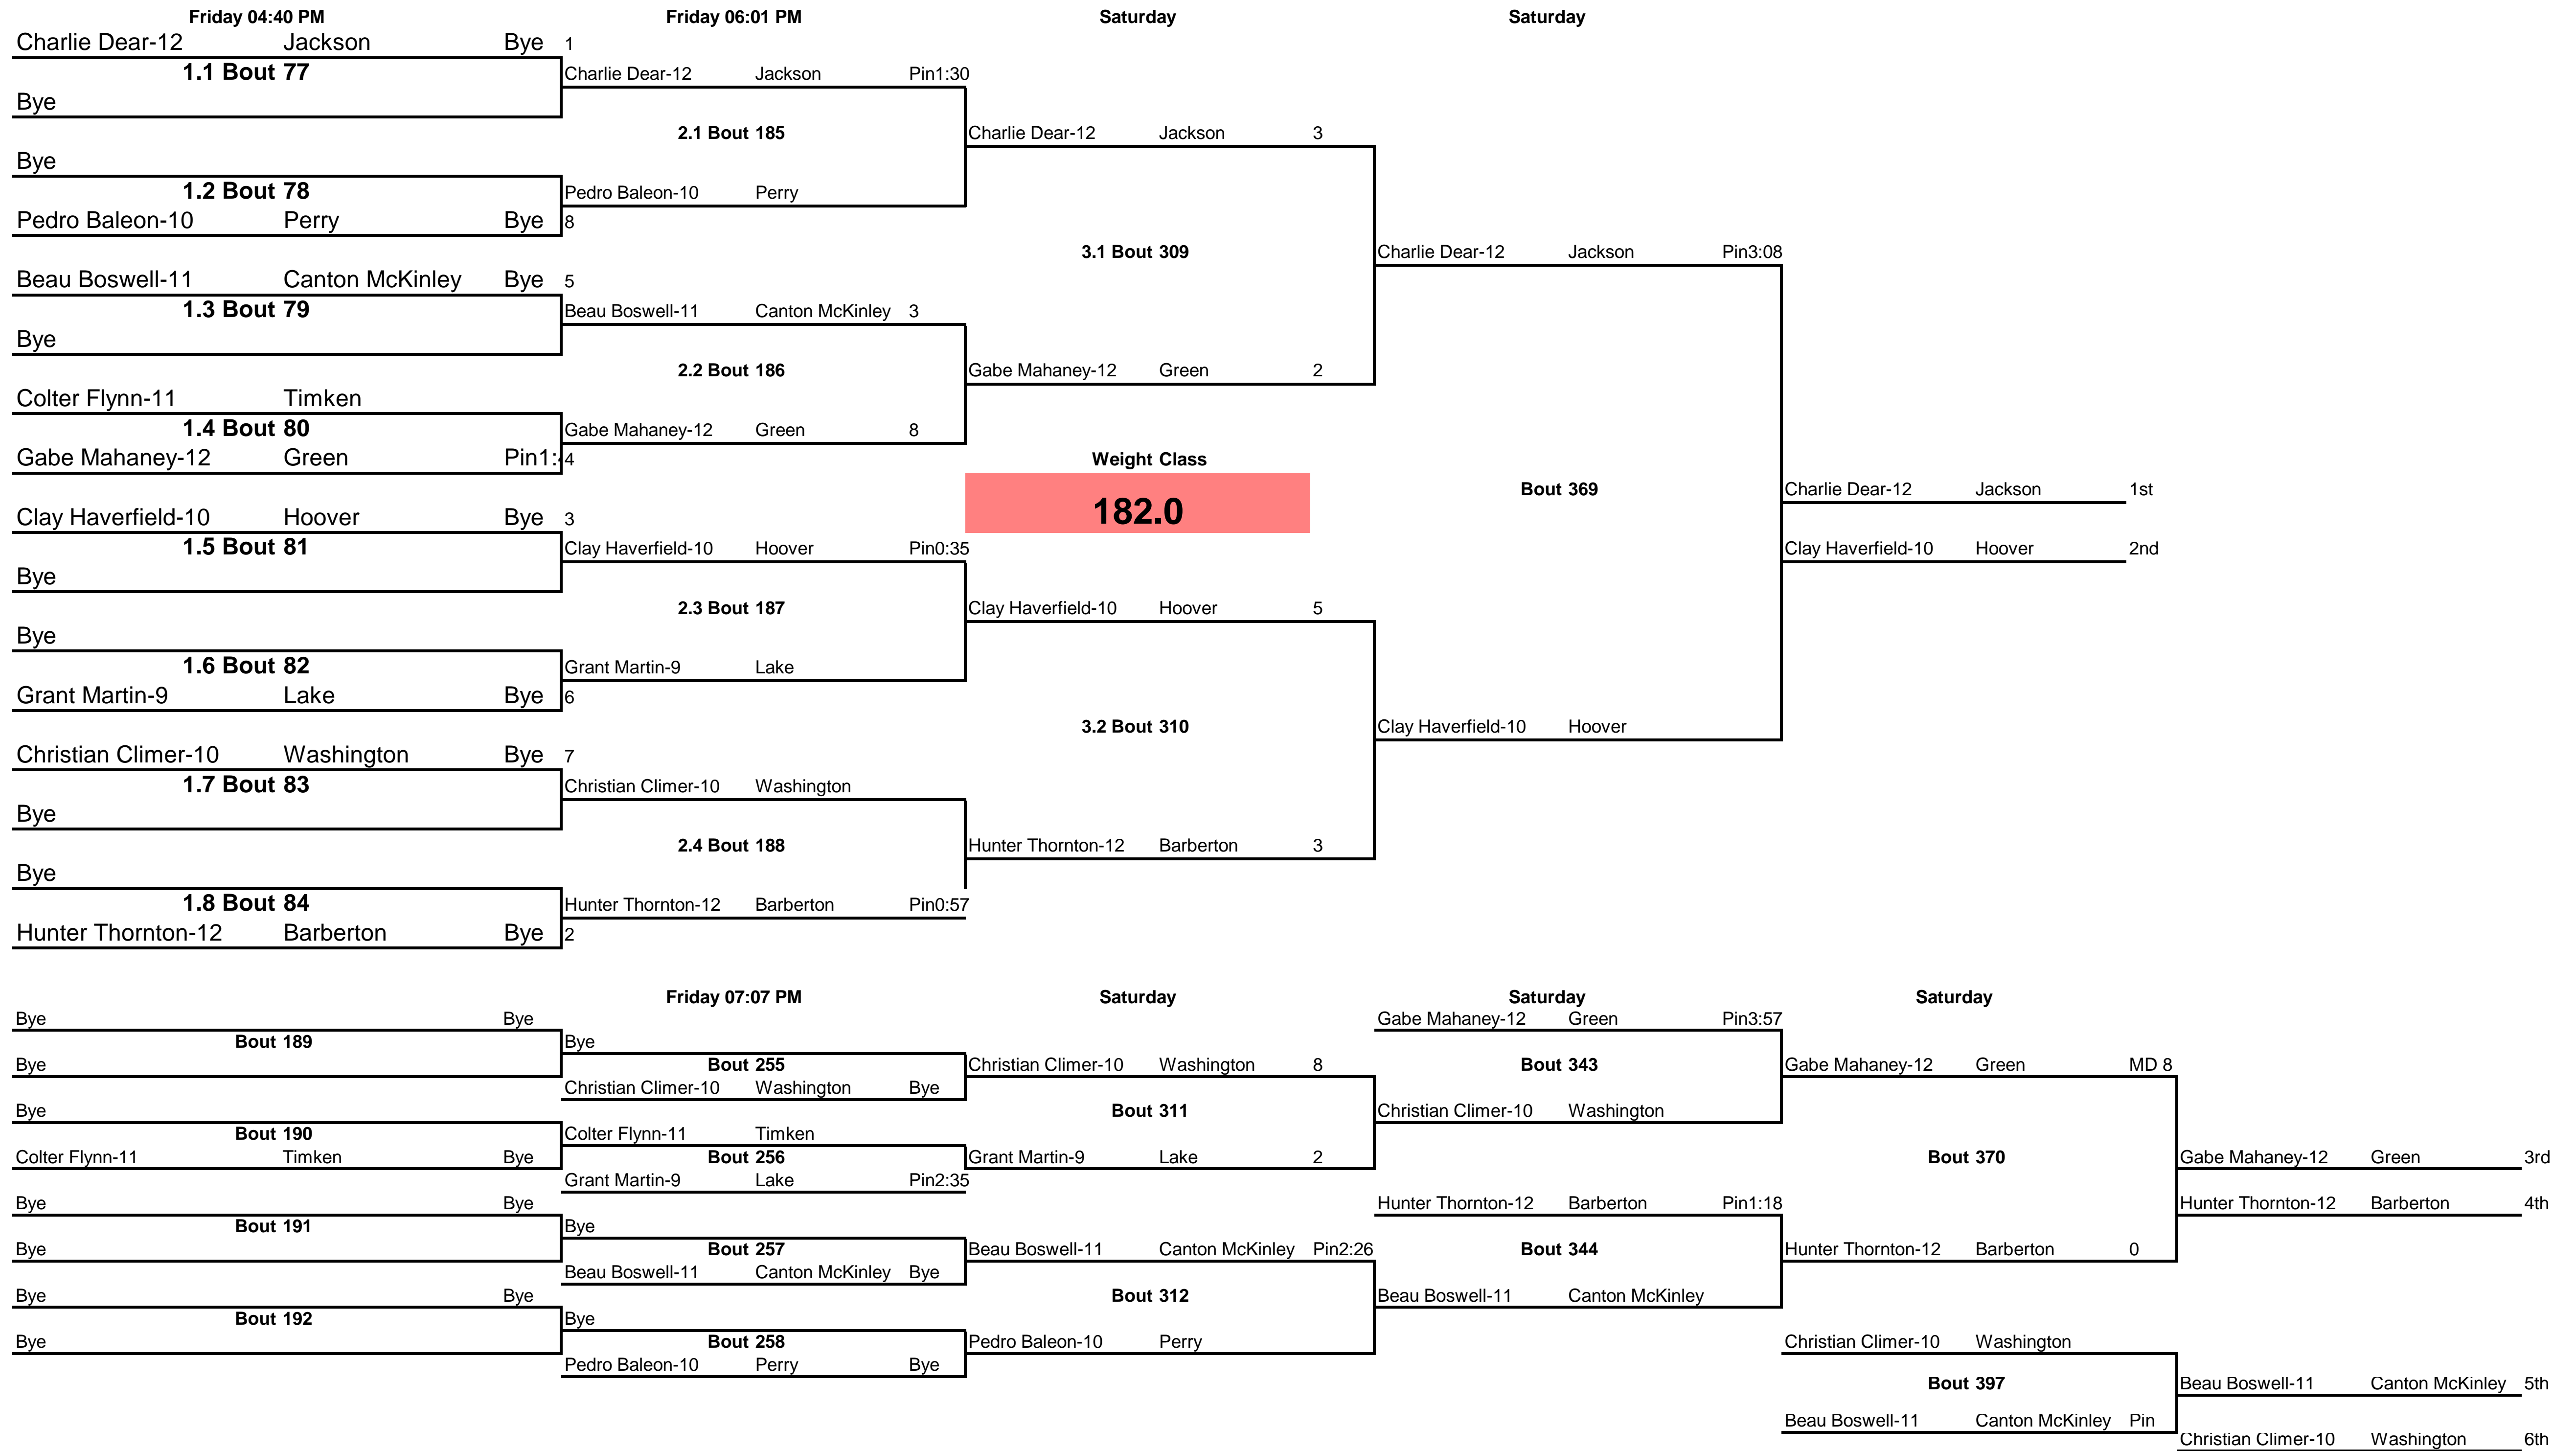

Division I Perry Sectionals 2013