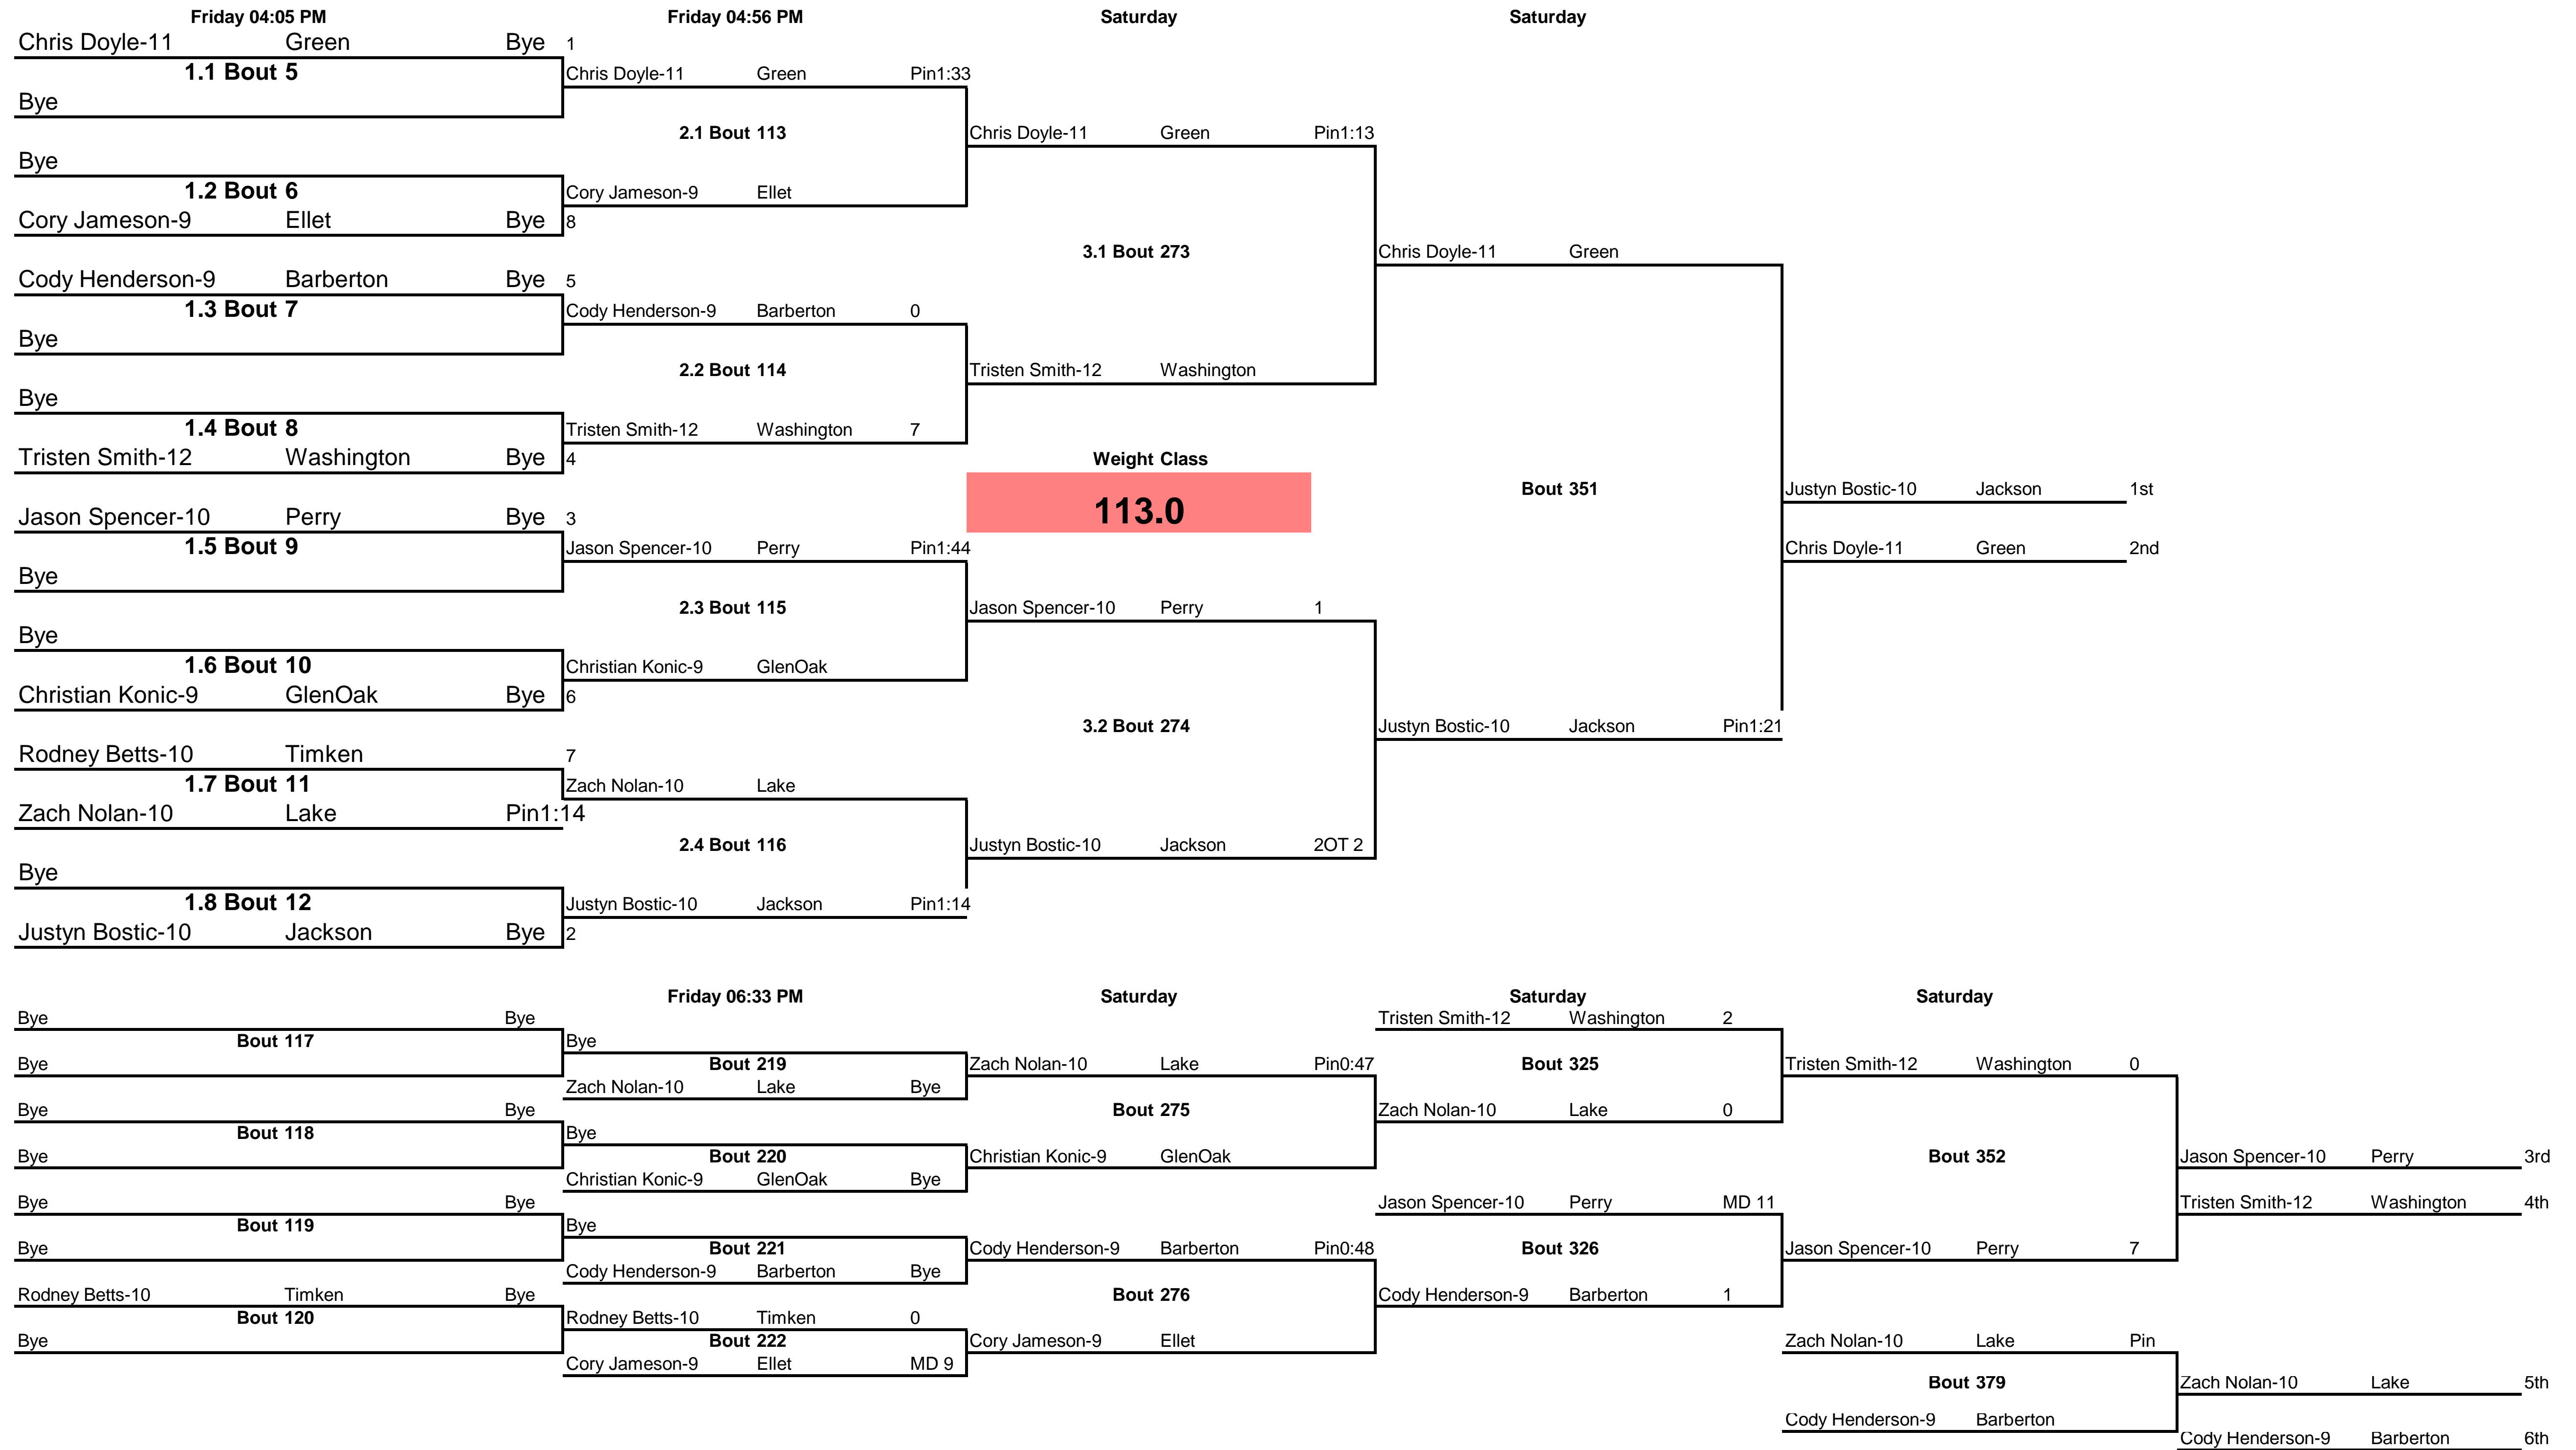

# Division I Perry Sectionals 2013