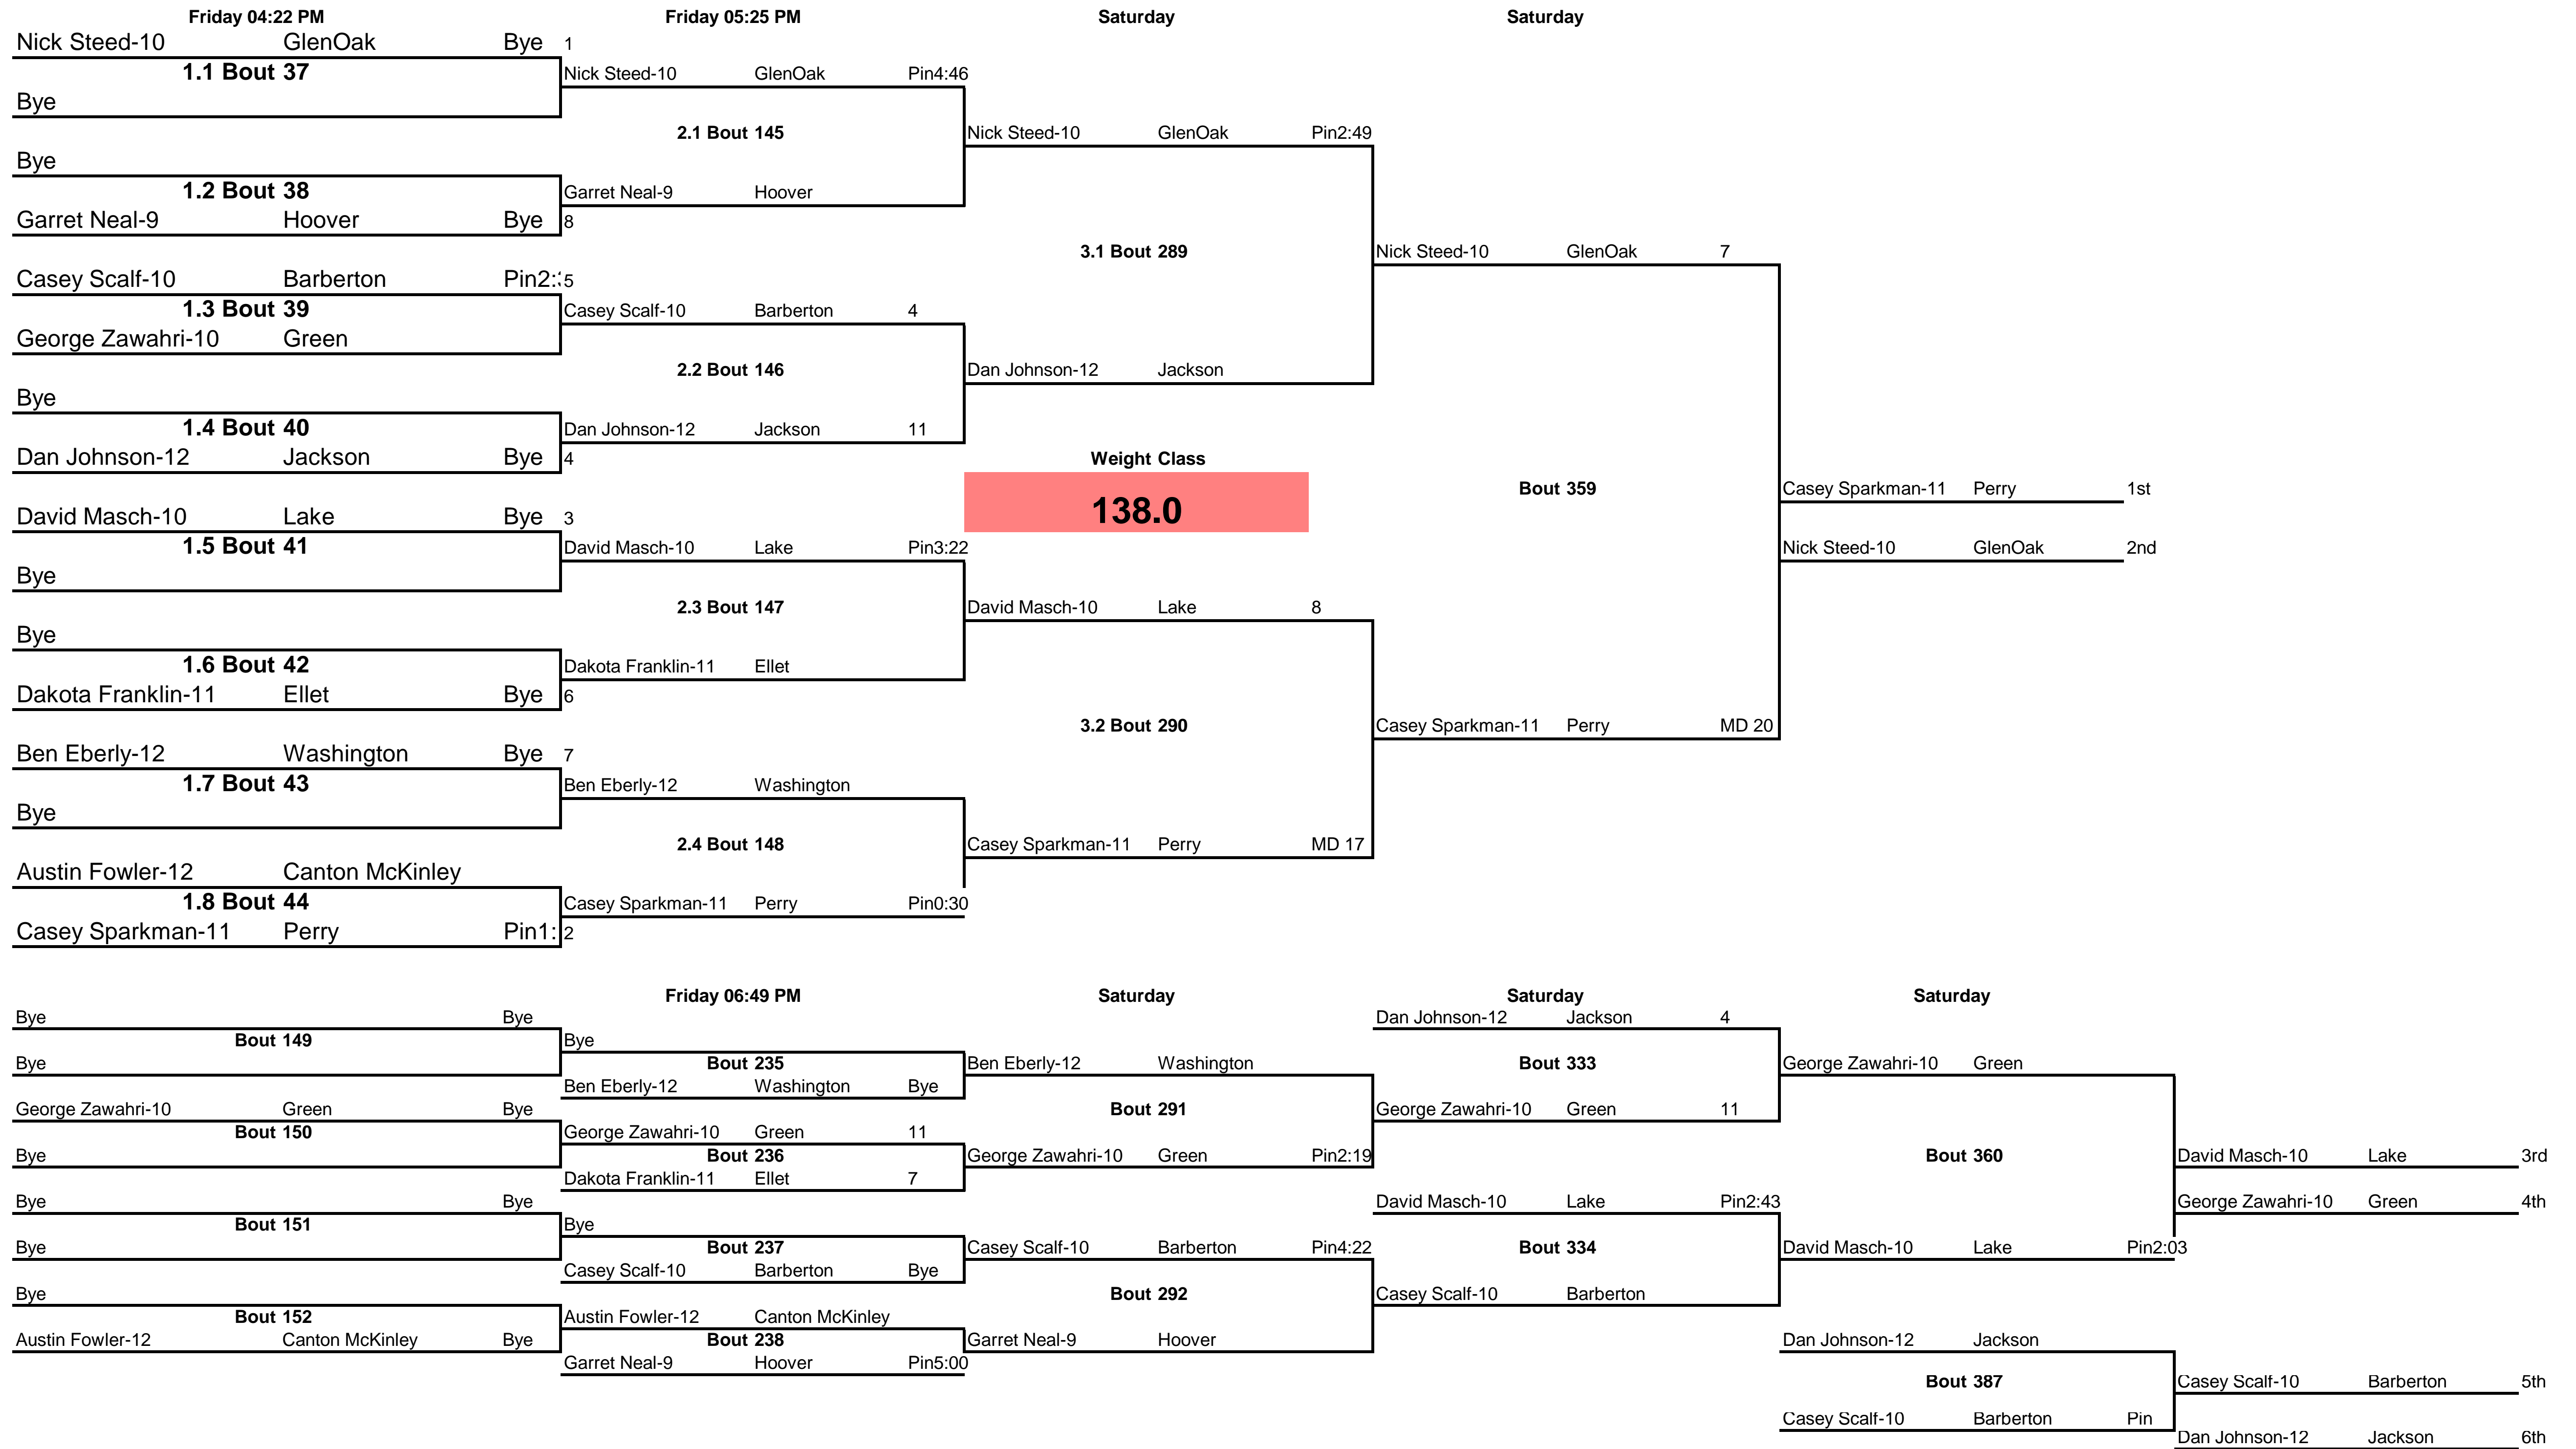

Division I Perry Sectionals 2013