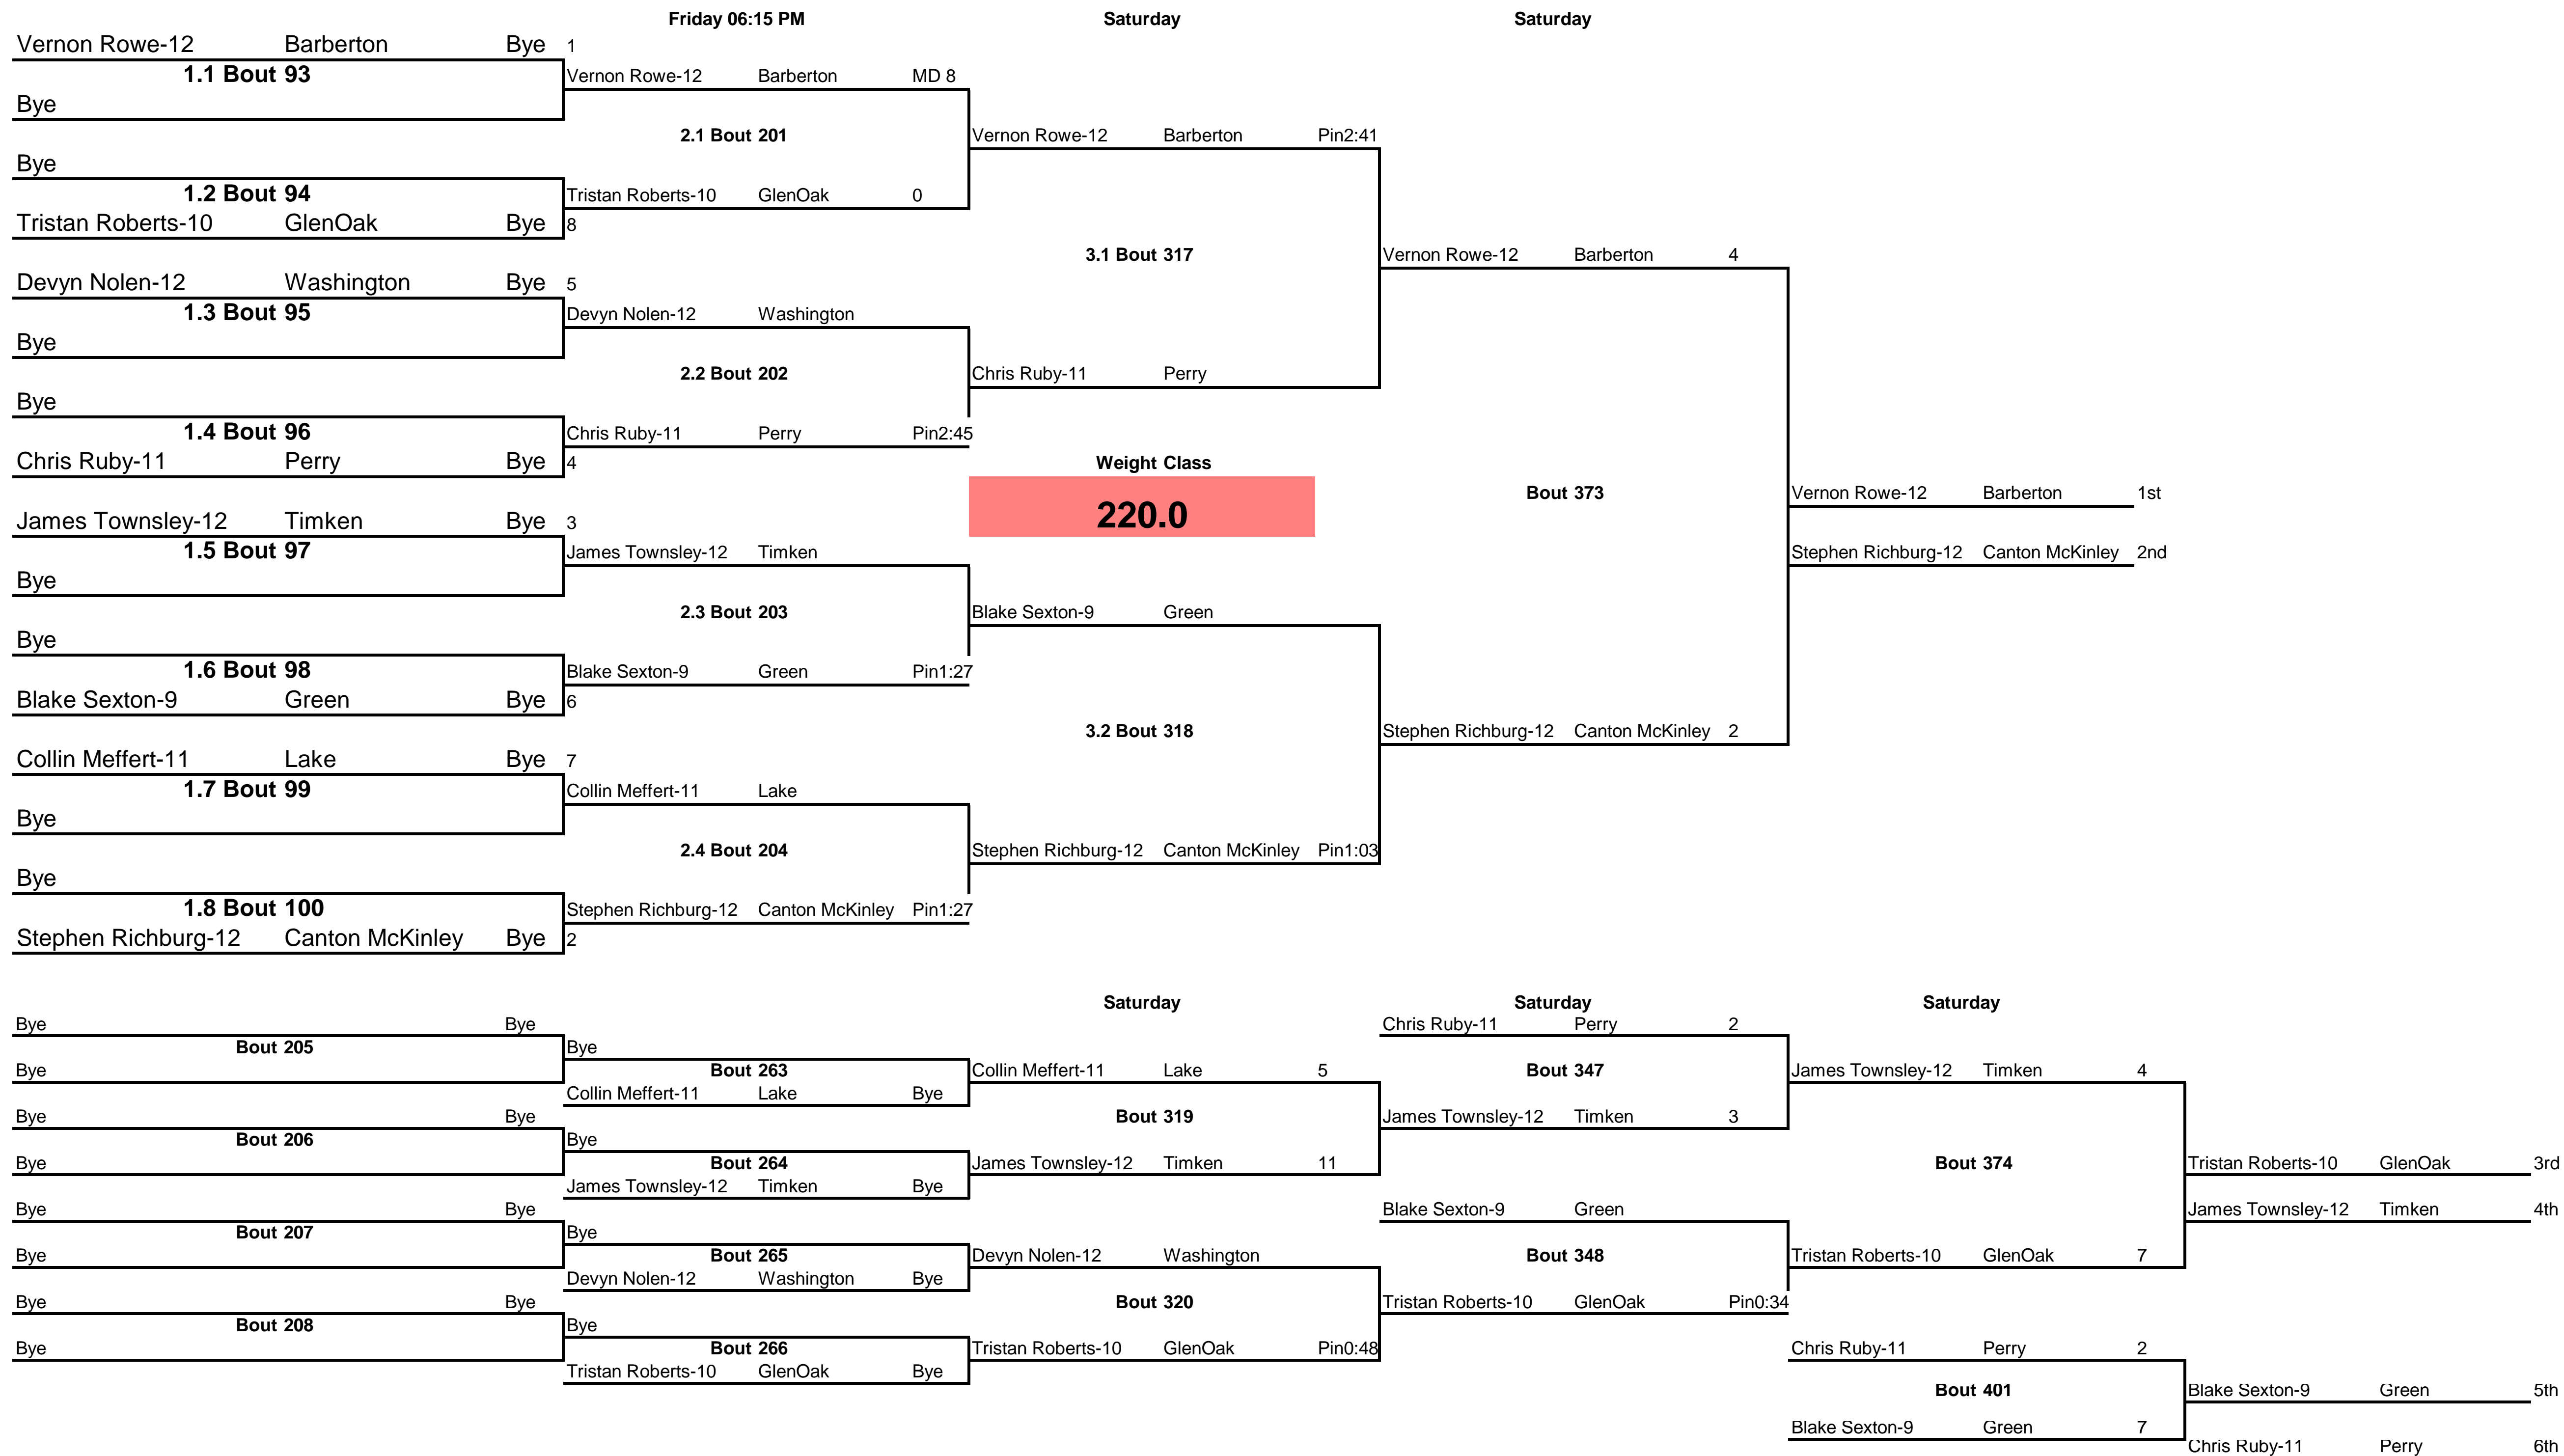

Division I Perry Sectionals 2013