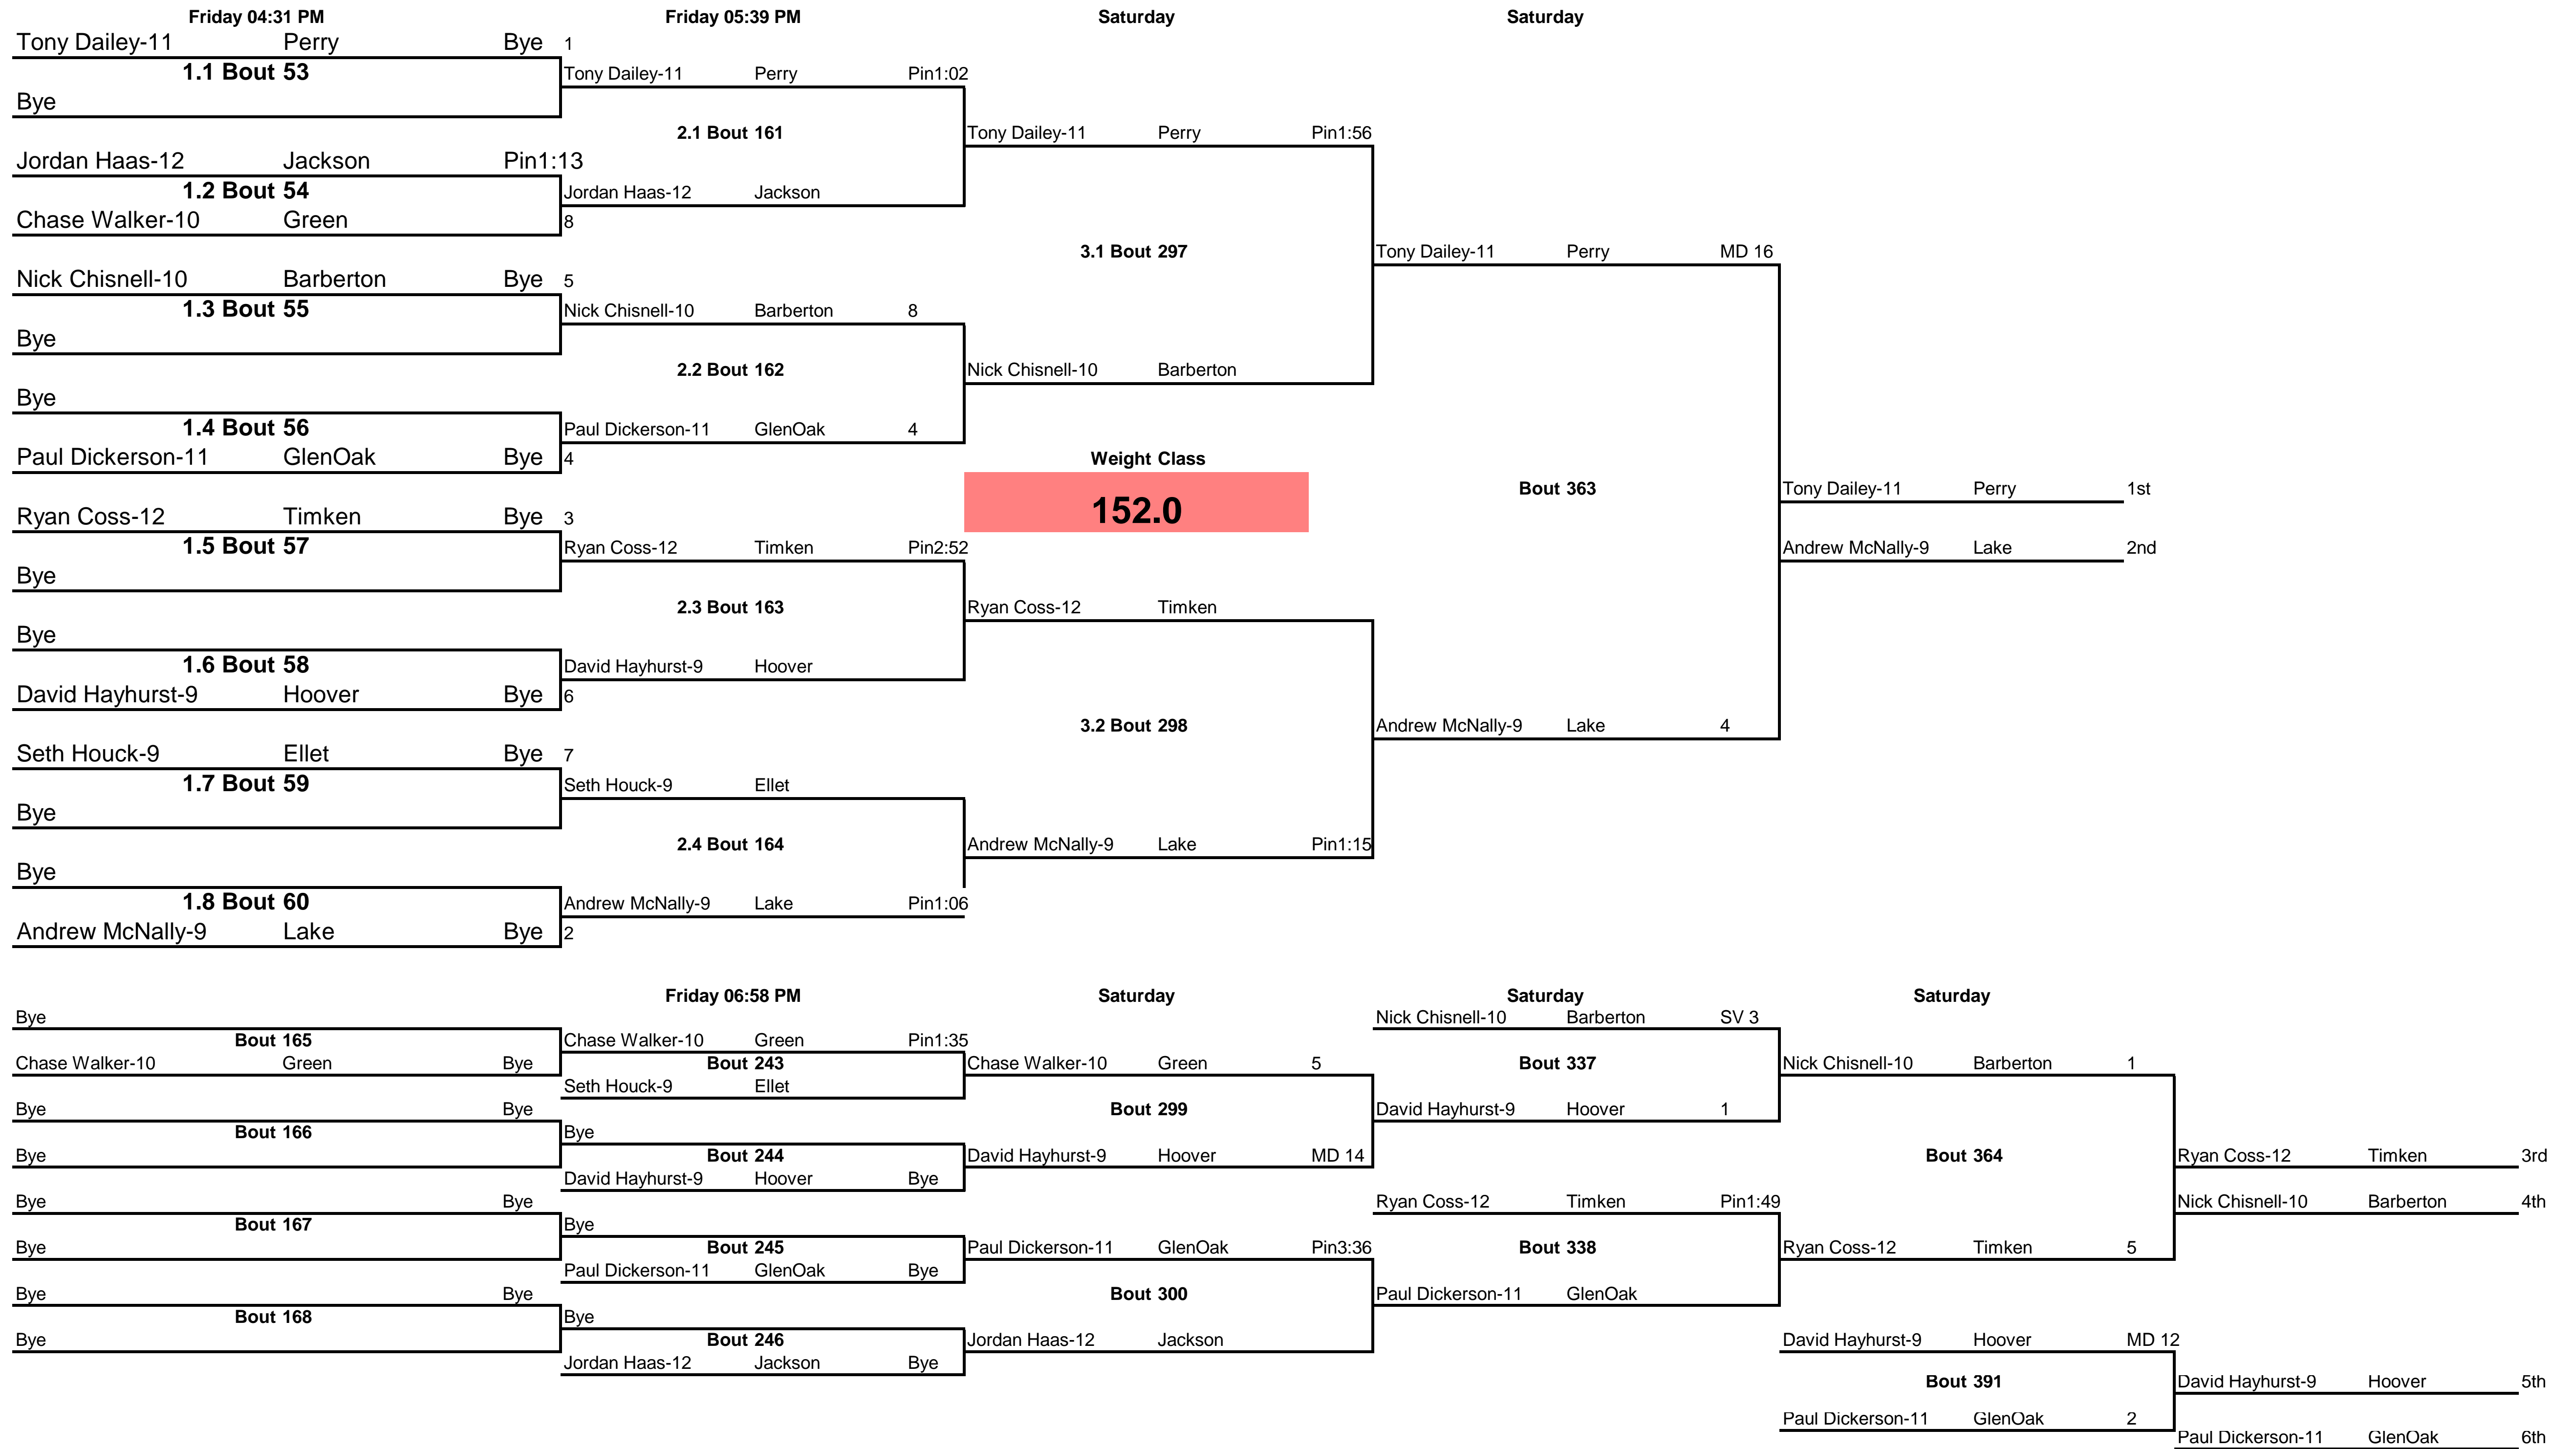

Division I Perry Sectionals 2013