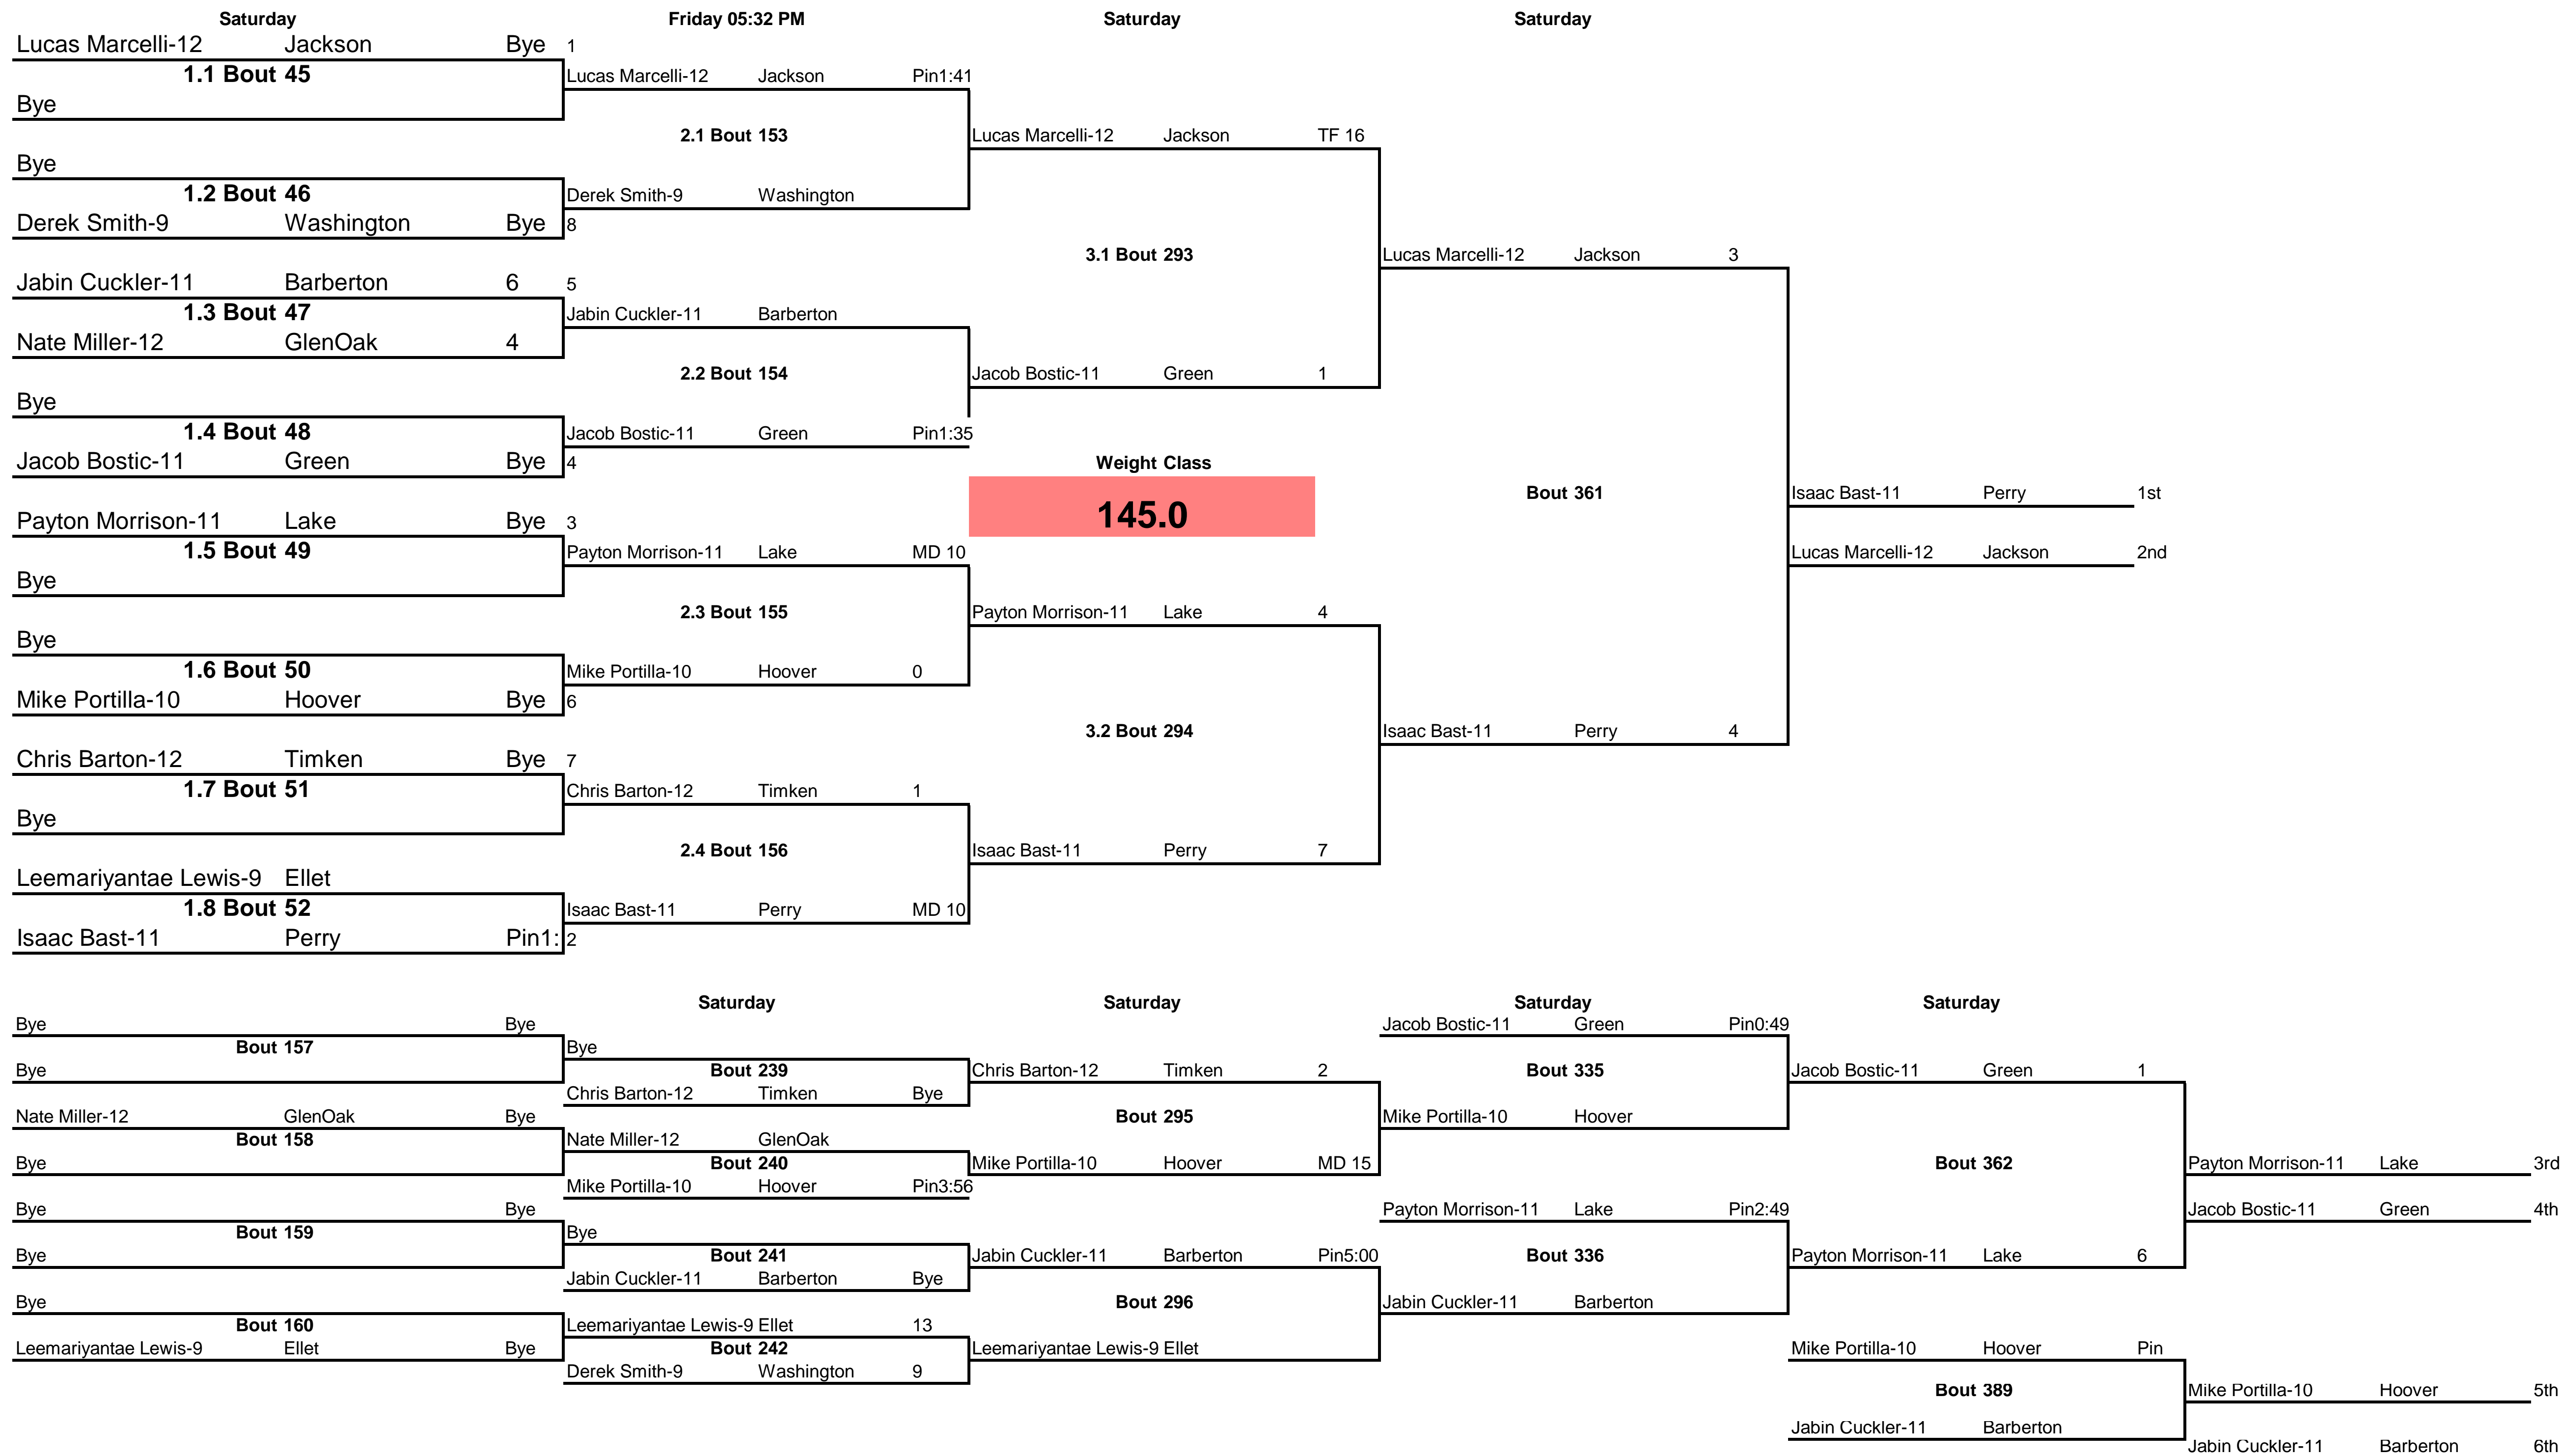

Division I Perry Sectionals 2013