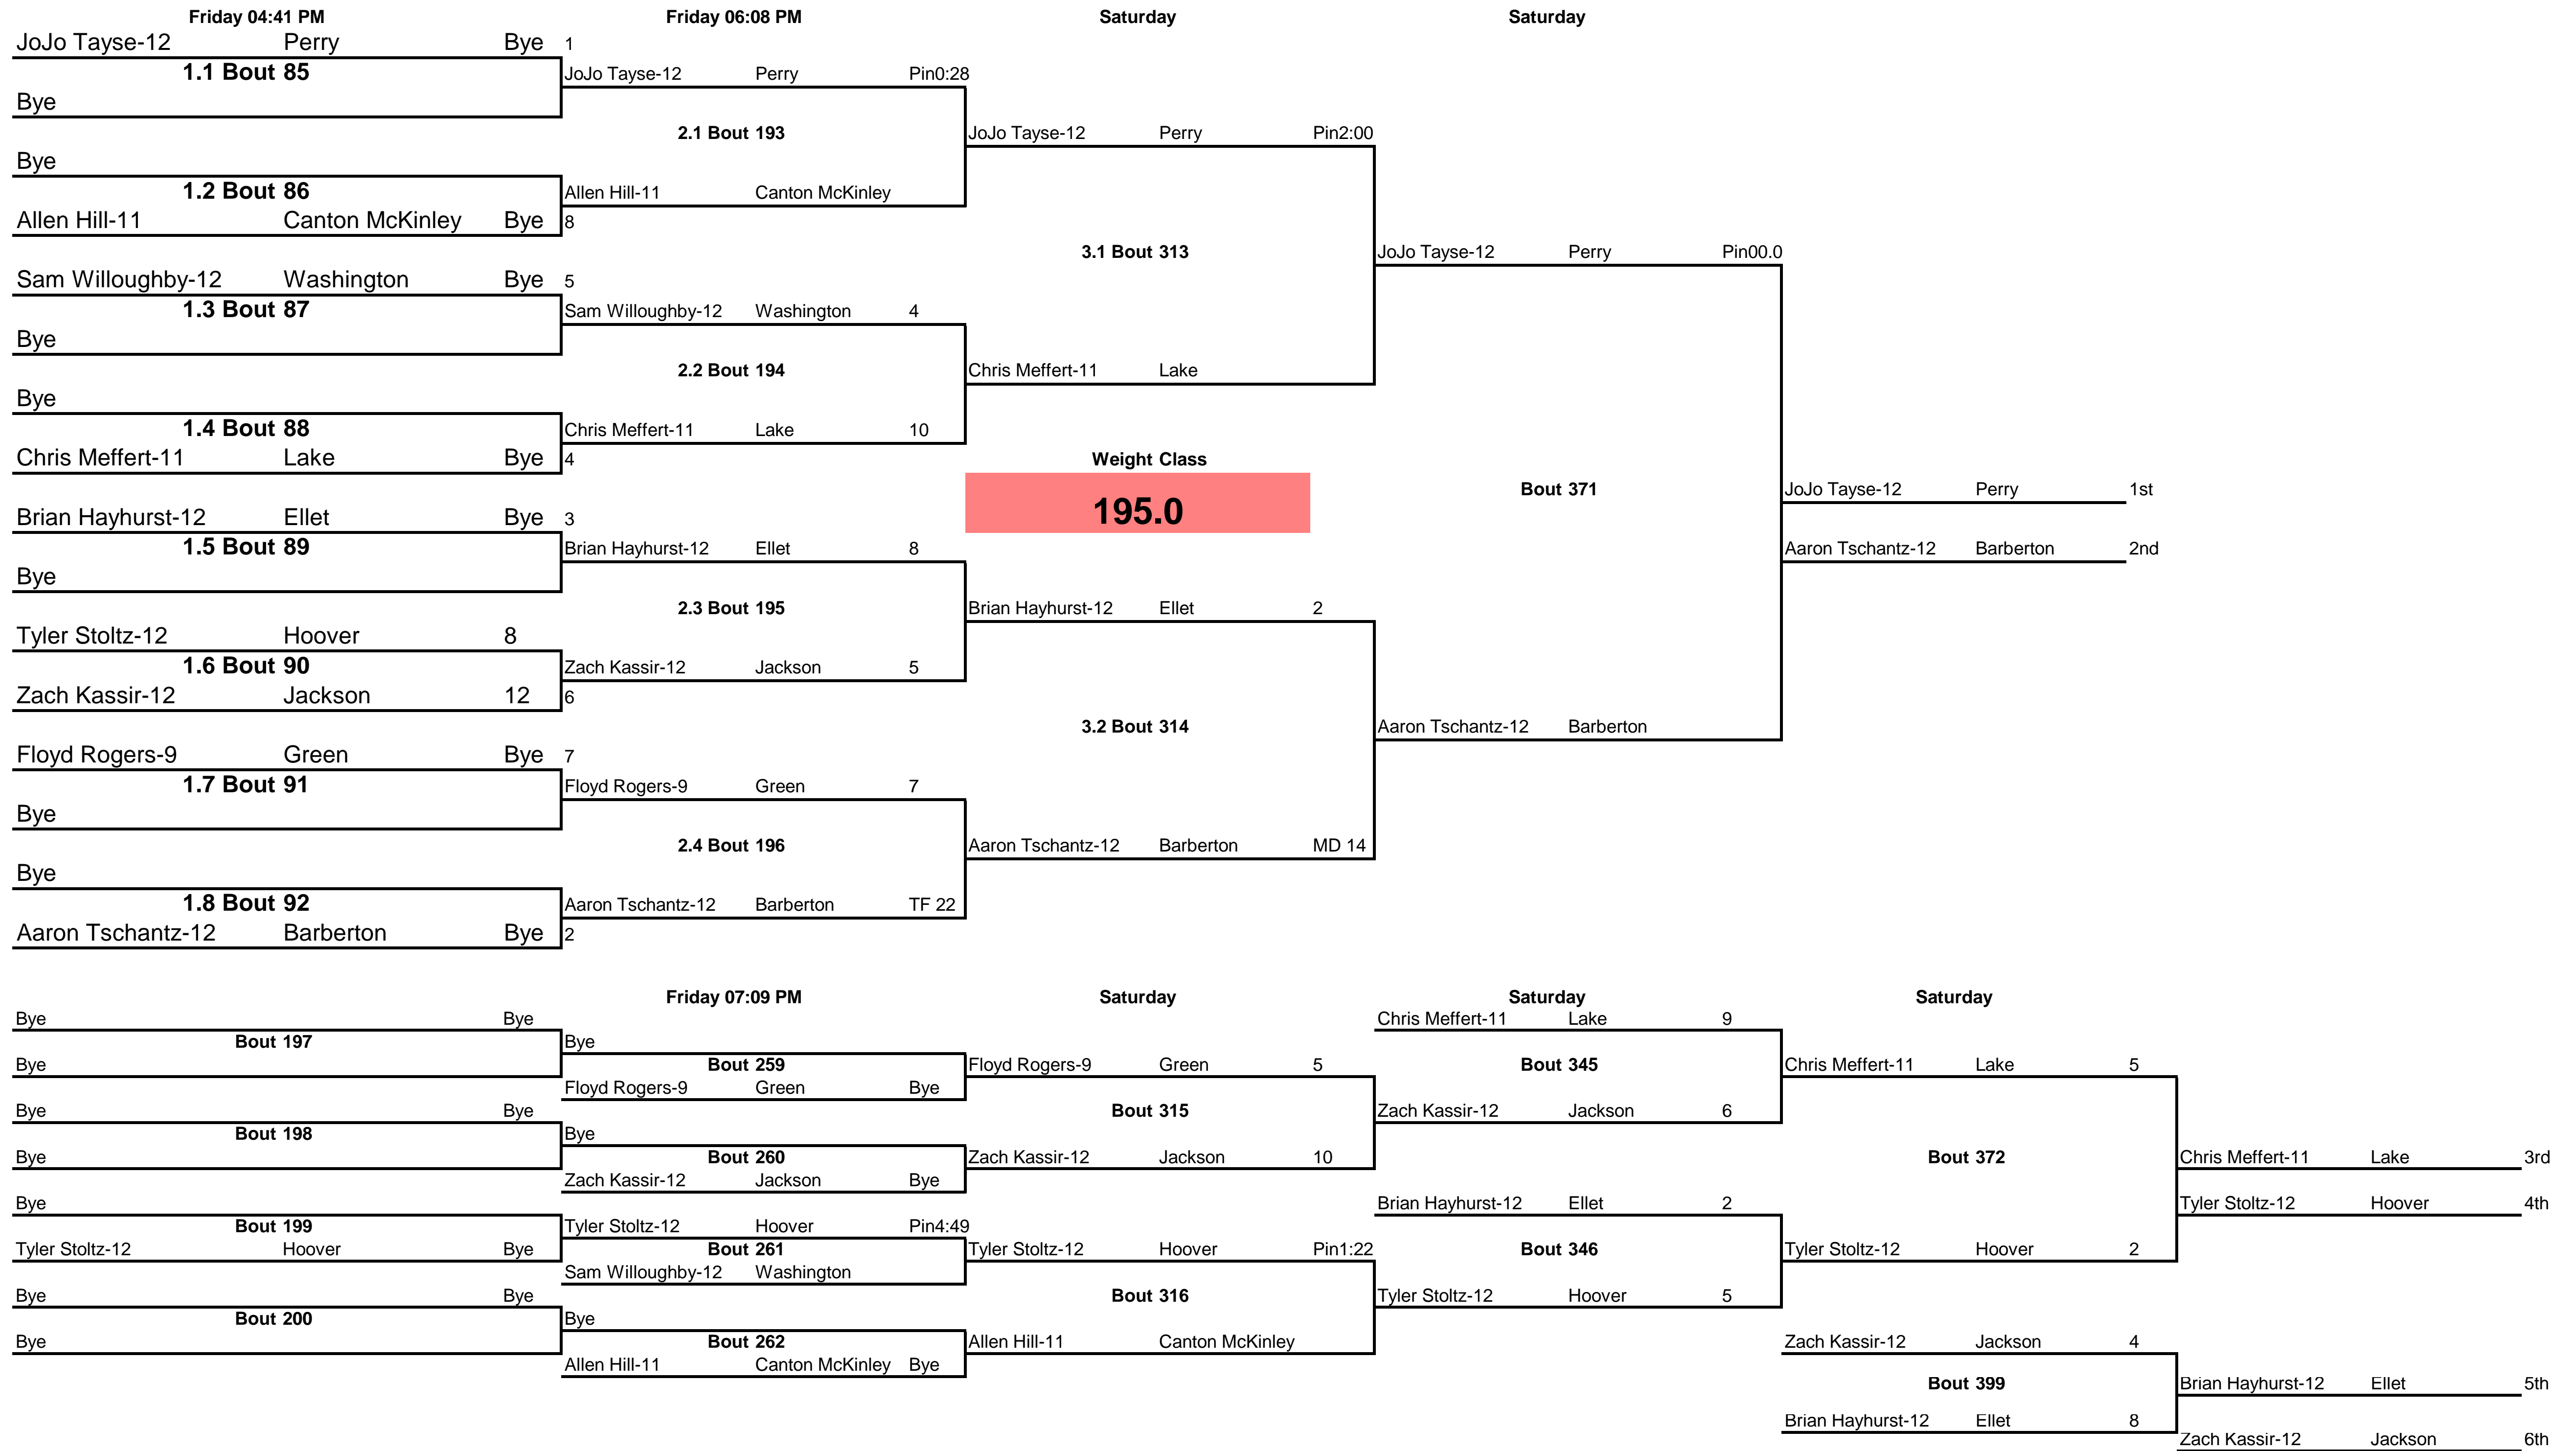

Division I Perry Sectionals 2013