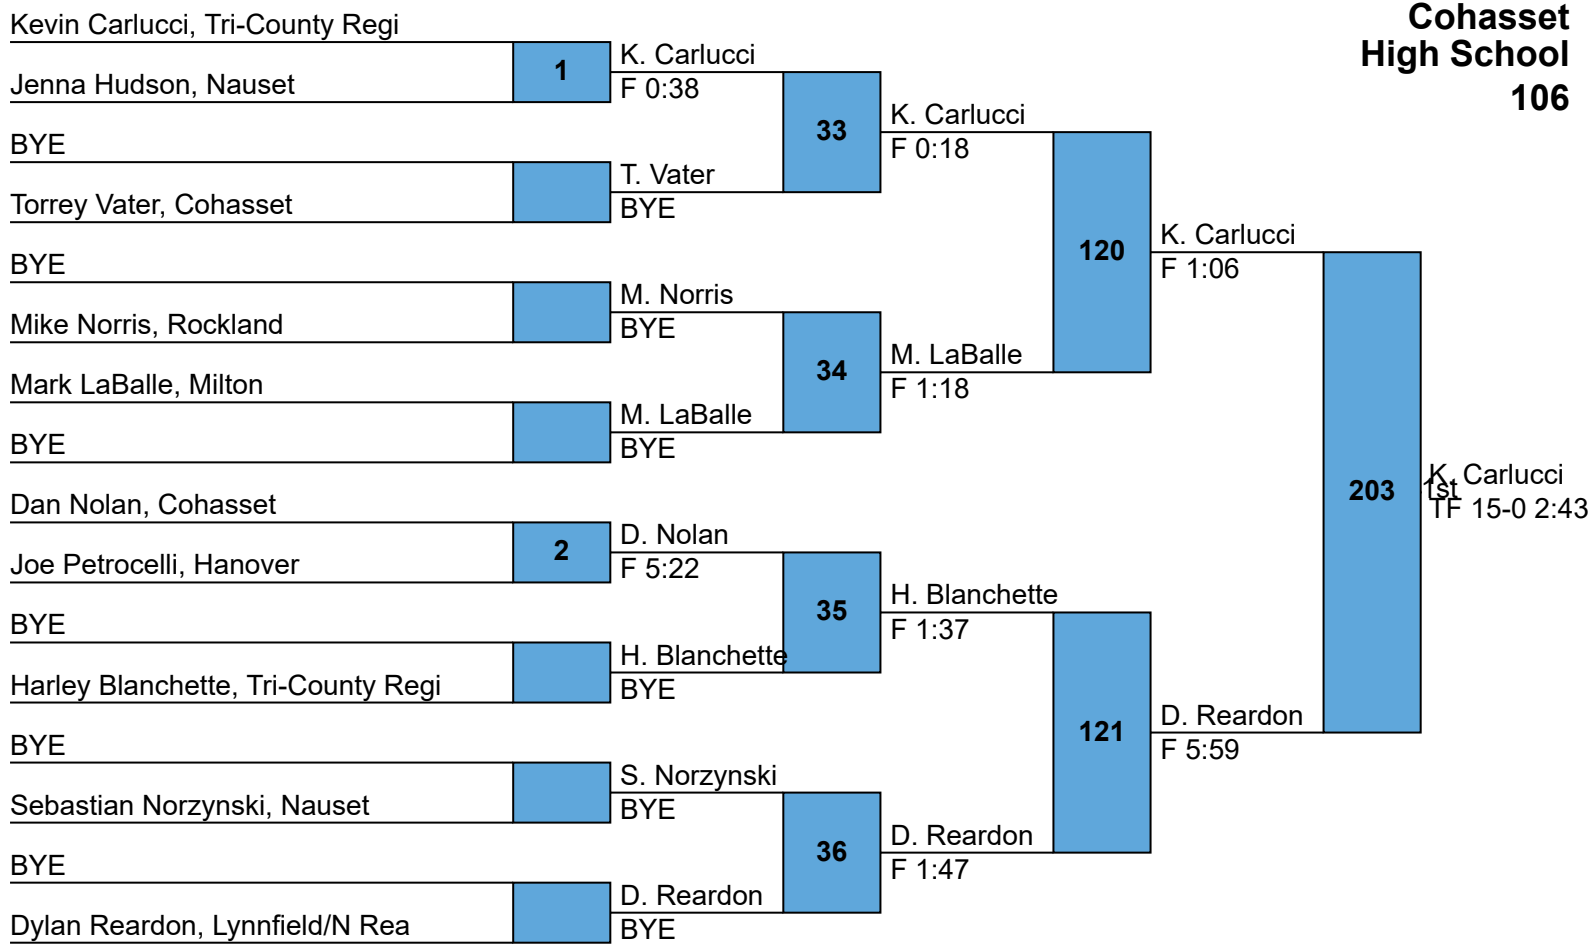

**Cohasset
High School
106**