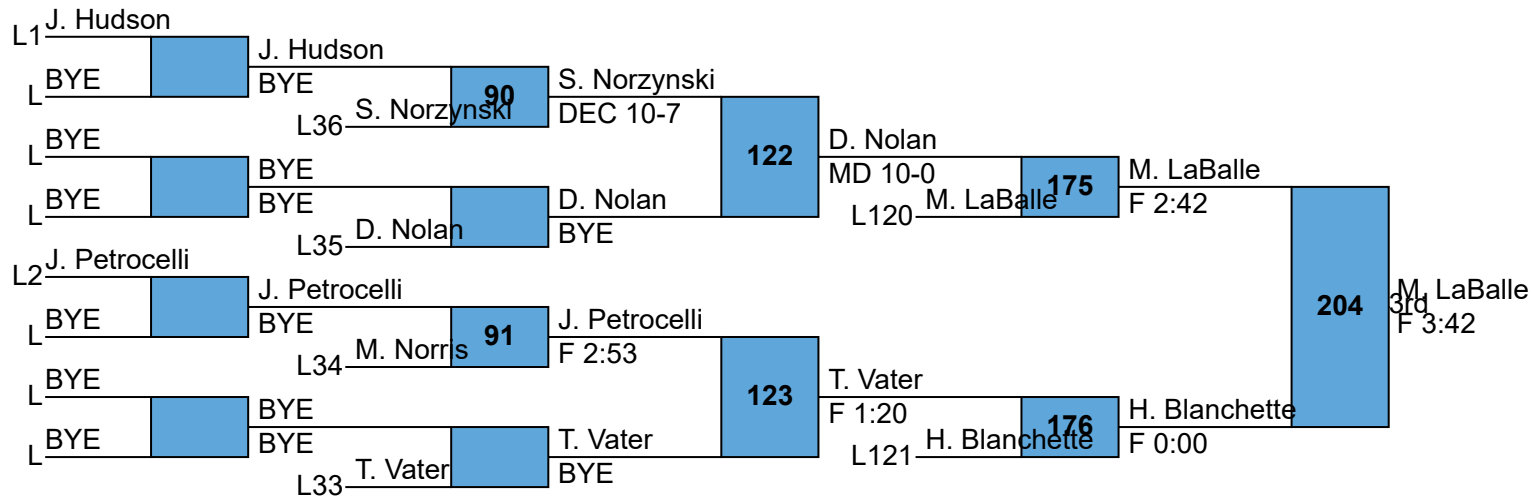

**Cohasset
High School
106**