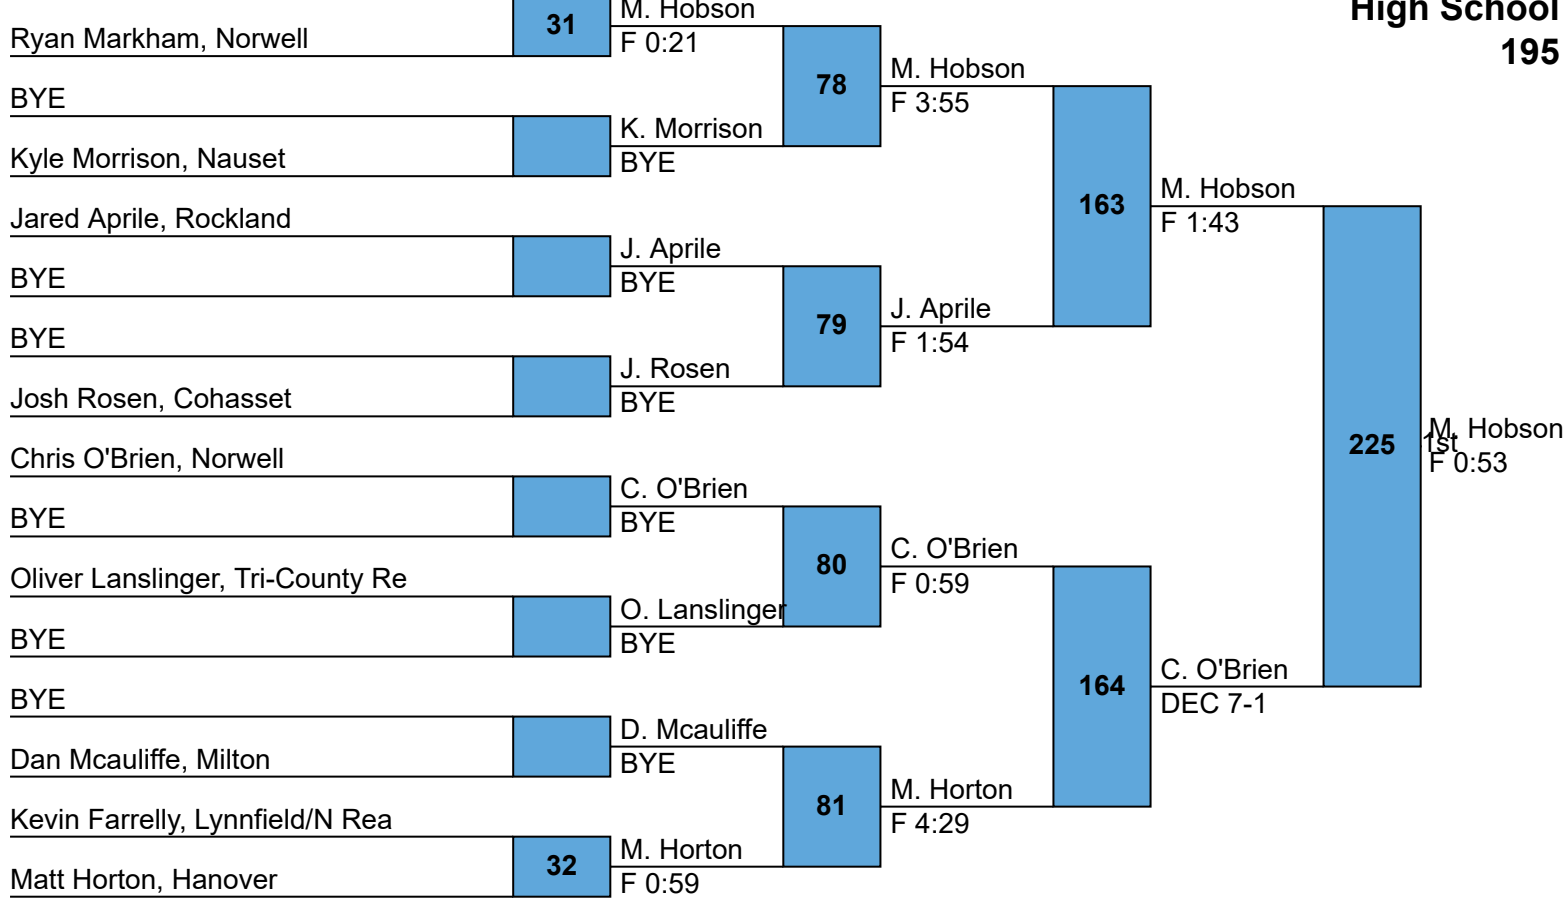

**Cohasset
High School
195**

Matt Hobson, Tri-County Regi