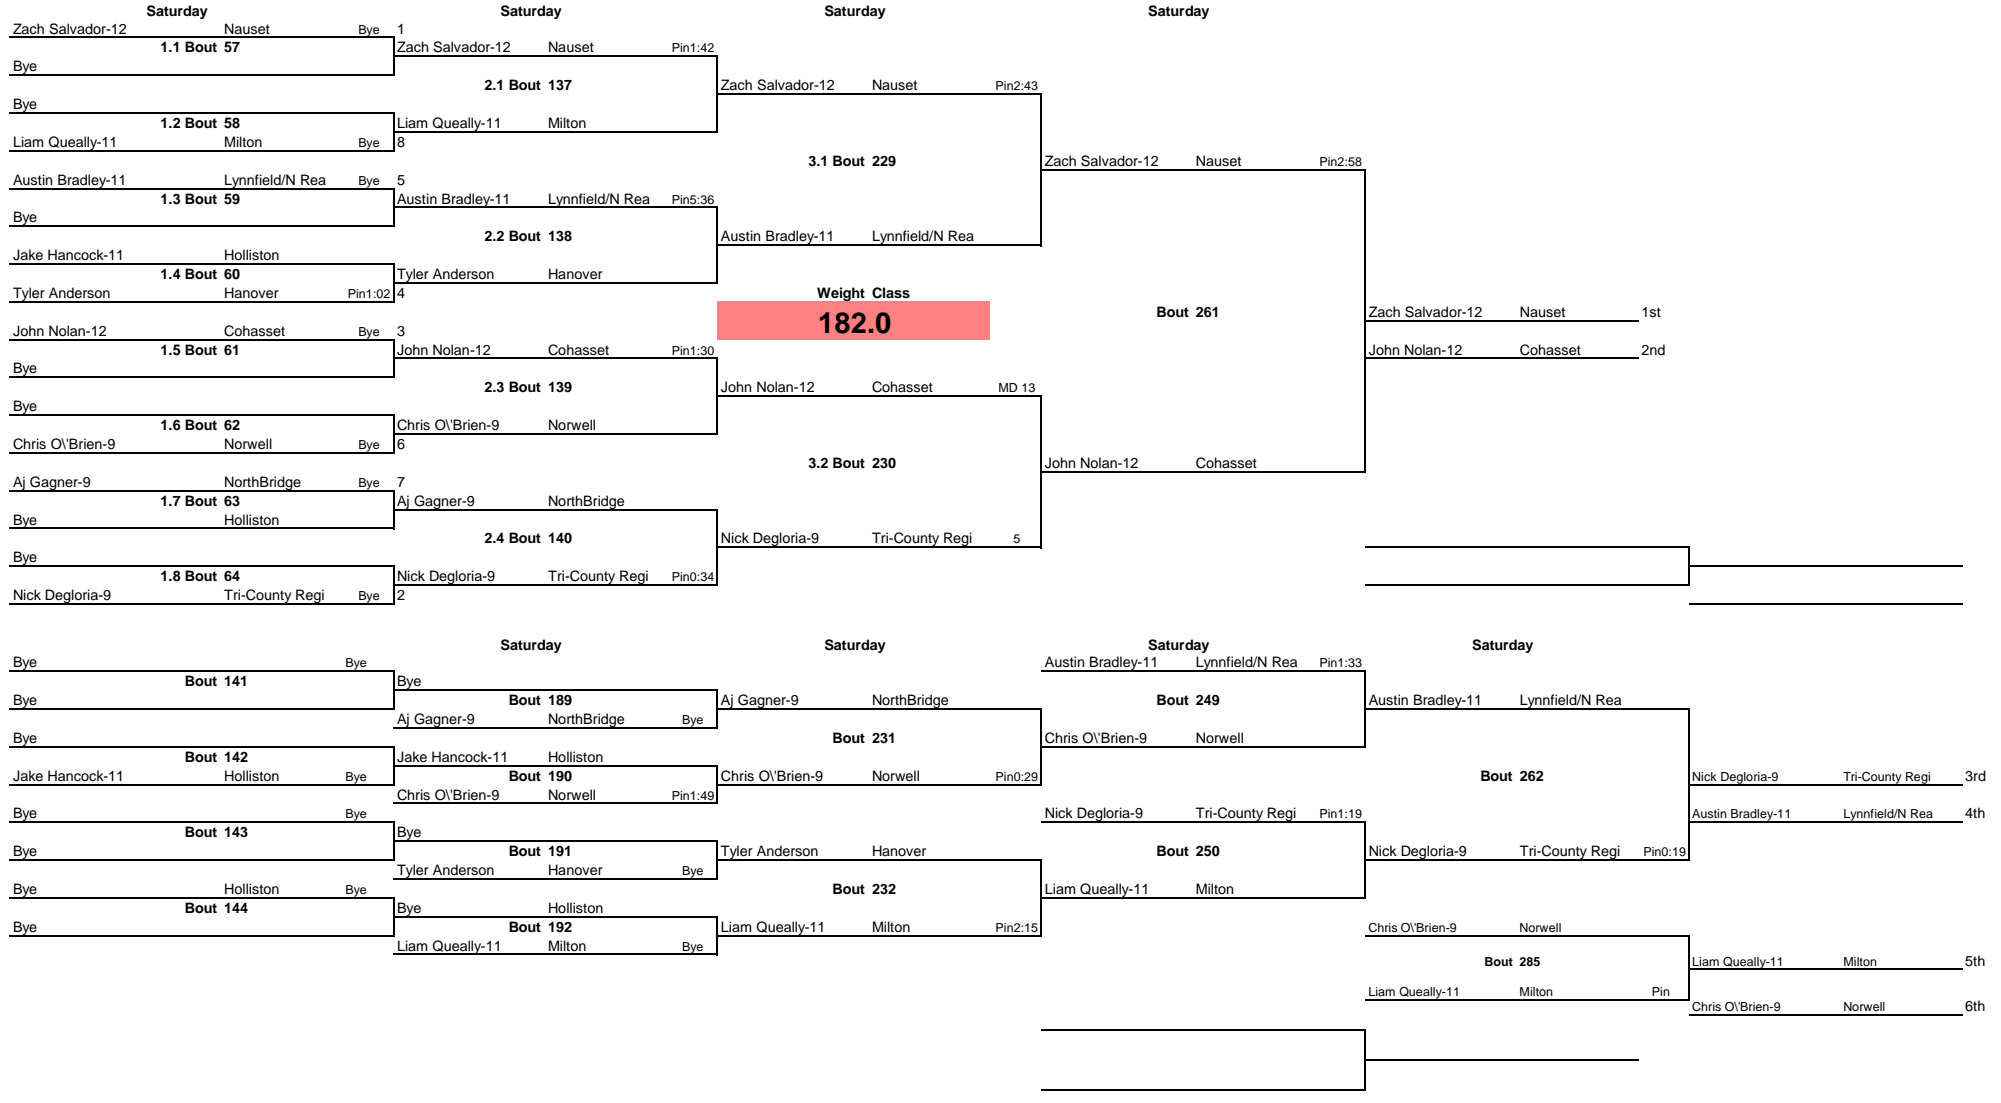

138.0

0			Saturday			Saturday		
Rob Mejia-12	Holliston	Bye 1	Rob Mejia-12	Holliston	Pin3:49	Rob Mejia-12	Holliston	11
<b>1.1 Bout 37</b>			<b>2.1 Bout 117</b>			<b>Bout 219</b>		
Bye								
Parker Morris-11	Nauset	Pin1:21	Parker Morris-11	Nauset				
<b>1.2 Bout 38</b>								
Aidan Moore-11	Norwell	4						
			<b>152.0</b>					
Mark Chandler-12	Milton	Pin1:09 3	Mark Chandler-12	Milton				Rob Mejia-12 Holliston 1st
<b>1.3 Bout 39</b>								Joey Wise-12 Lynnfield/N R 2nd
Alex Fair-10	Tri-County Regi							
<b>2.2 Bout 118</b>								
Matt Horton	Hanover					Joey Wise-12	Lynnfield/N R 6	
<b>1.4 Bout 40</b>								
Joey Wise-12	Lynnfield/N R	Pin1:38 2						
<b>Saturday</b>			<b>Saturday</b>					
Bye								
<b>Bout 119</b>			<b>Bout 179</b>			<b>Bout 220</b>		
Aidan Moore-11	Norwell	Bye	Aidan Moore-11	Norwell	Pin2:46	Aidan Moore-11	Norwell	14
Alex Fair-10	Tri-County Re	Pin1:32	Mark Chandler-12	Milton				Aidan Moore-11 Norwell 3rd
<b>Bout 120</b>								
Matt Horton	Hanover		Alex Fair-10	Tri-County Regi		Parker Morris-11	Nauset	7
			<b>Bout 180</b>			<b>Bout 279</b>		
			Parker Morris-11	Nauset	Pin0:47	Mark Chandler-12	Milton	Pin
								Mark Chandler-12 Milton 5th
						Alex Fair-10	Tri-County Regi	
								Alex Fair-10 Tri-County Re 6th