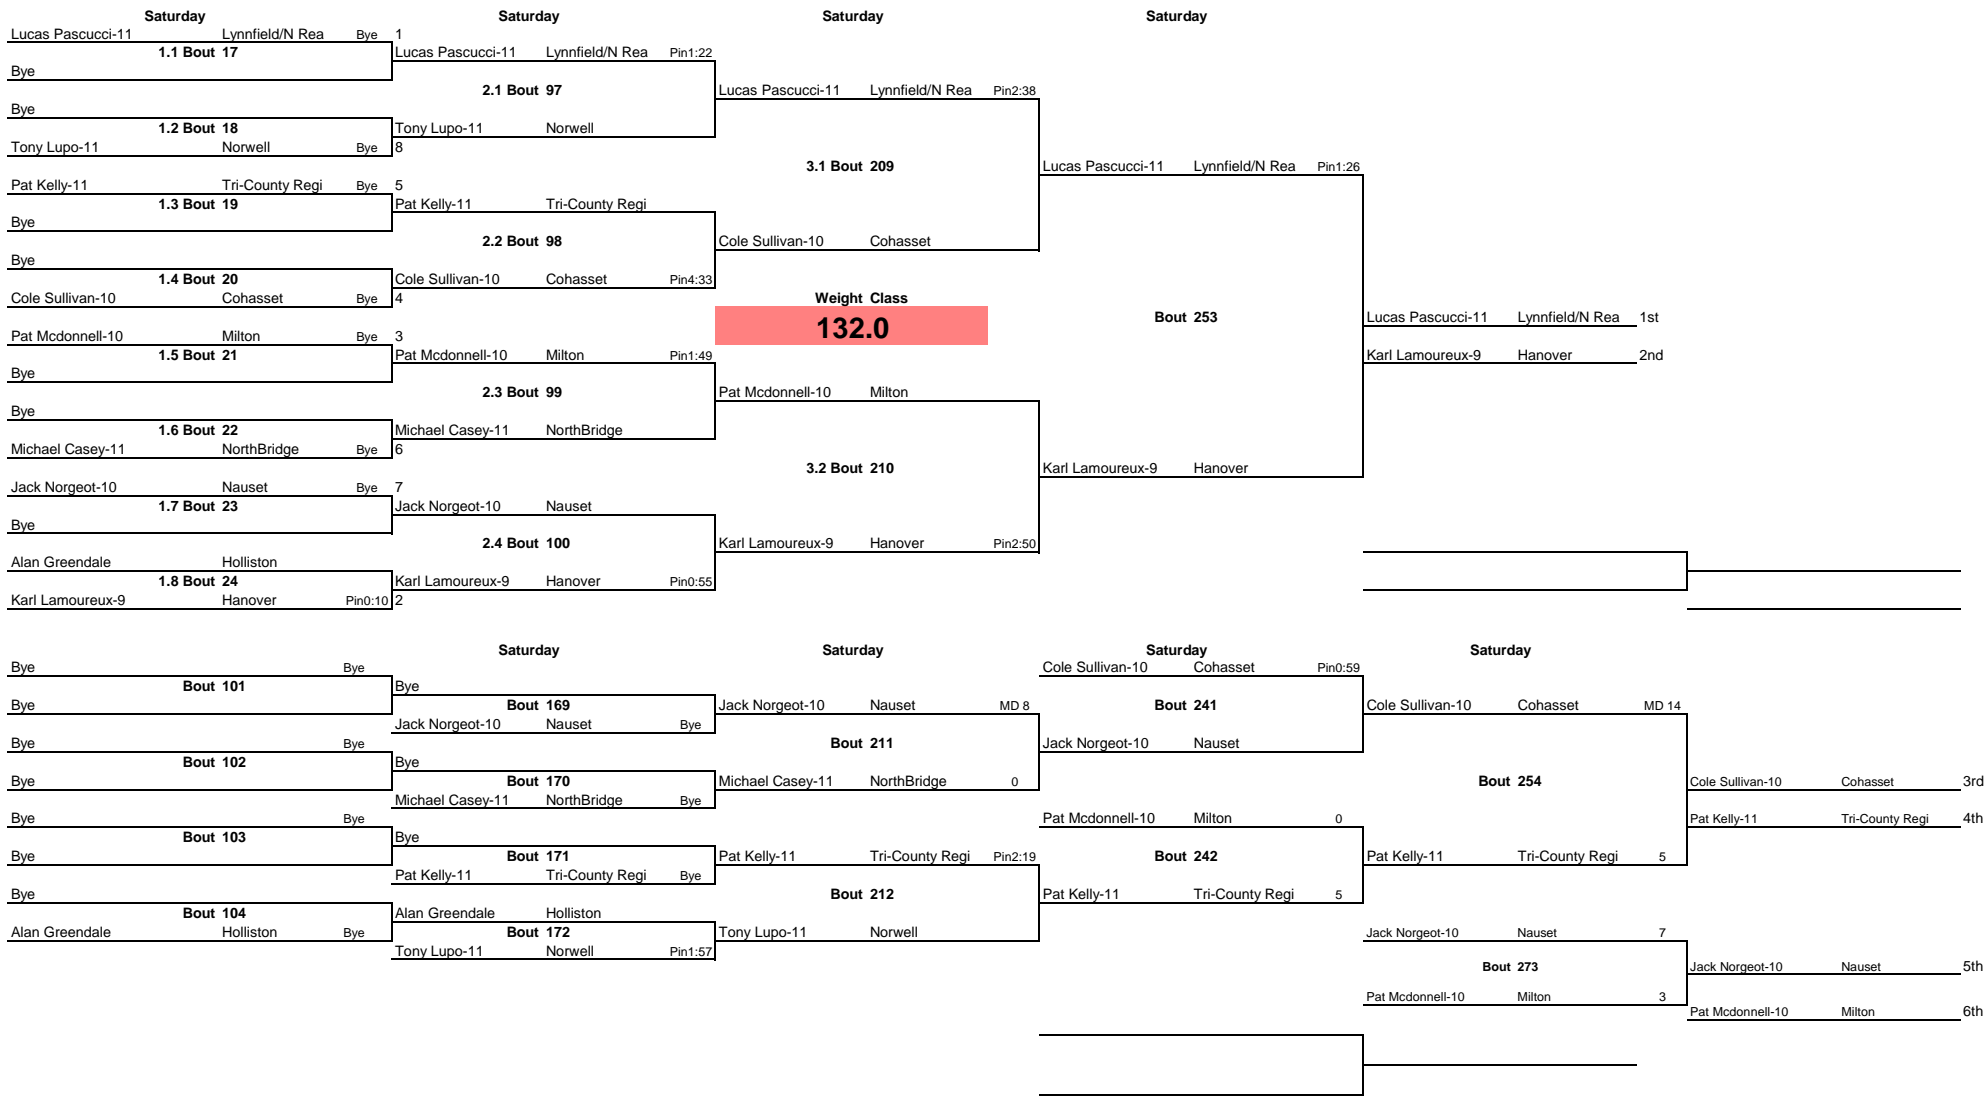

Note:All TIMES are ESTIMATES ONLY

2014 Cohasset Invitational