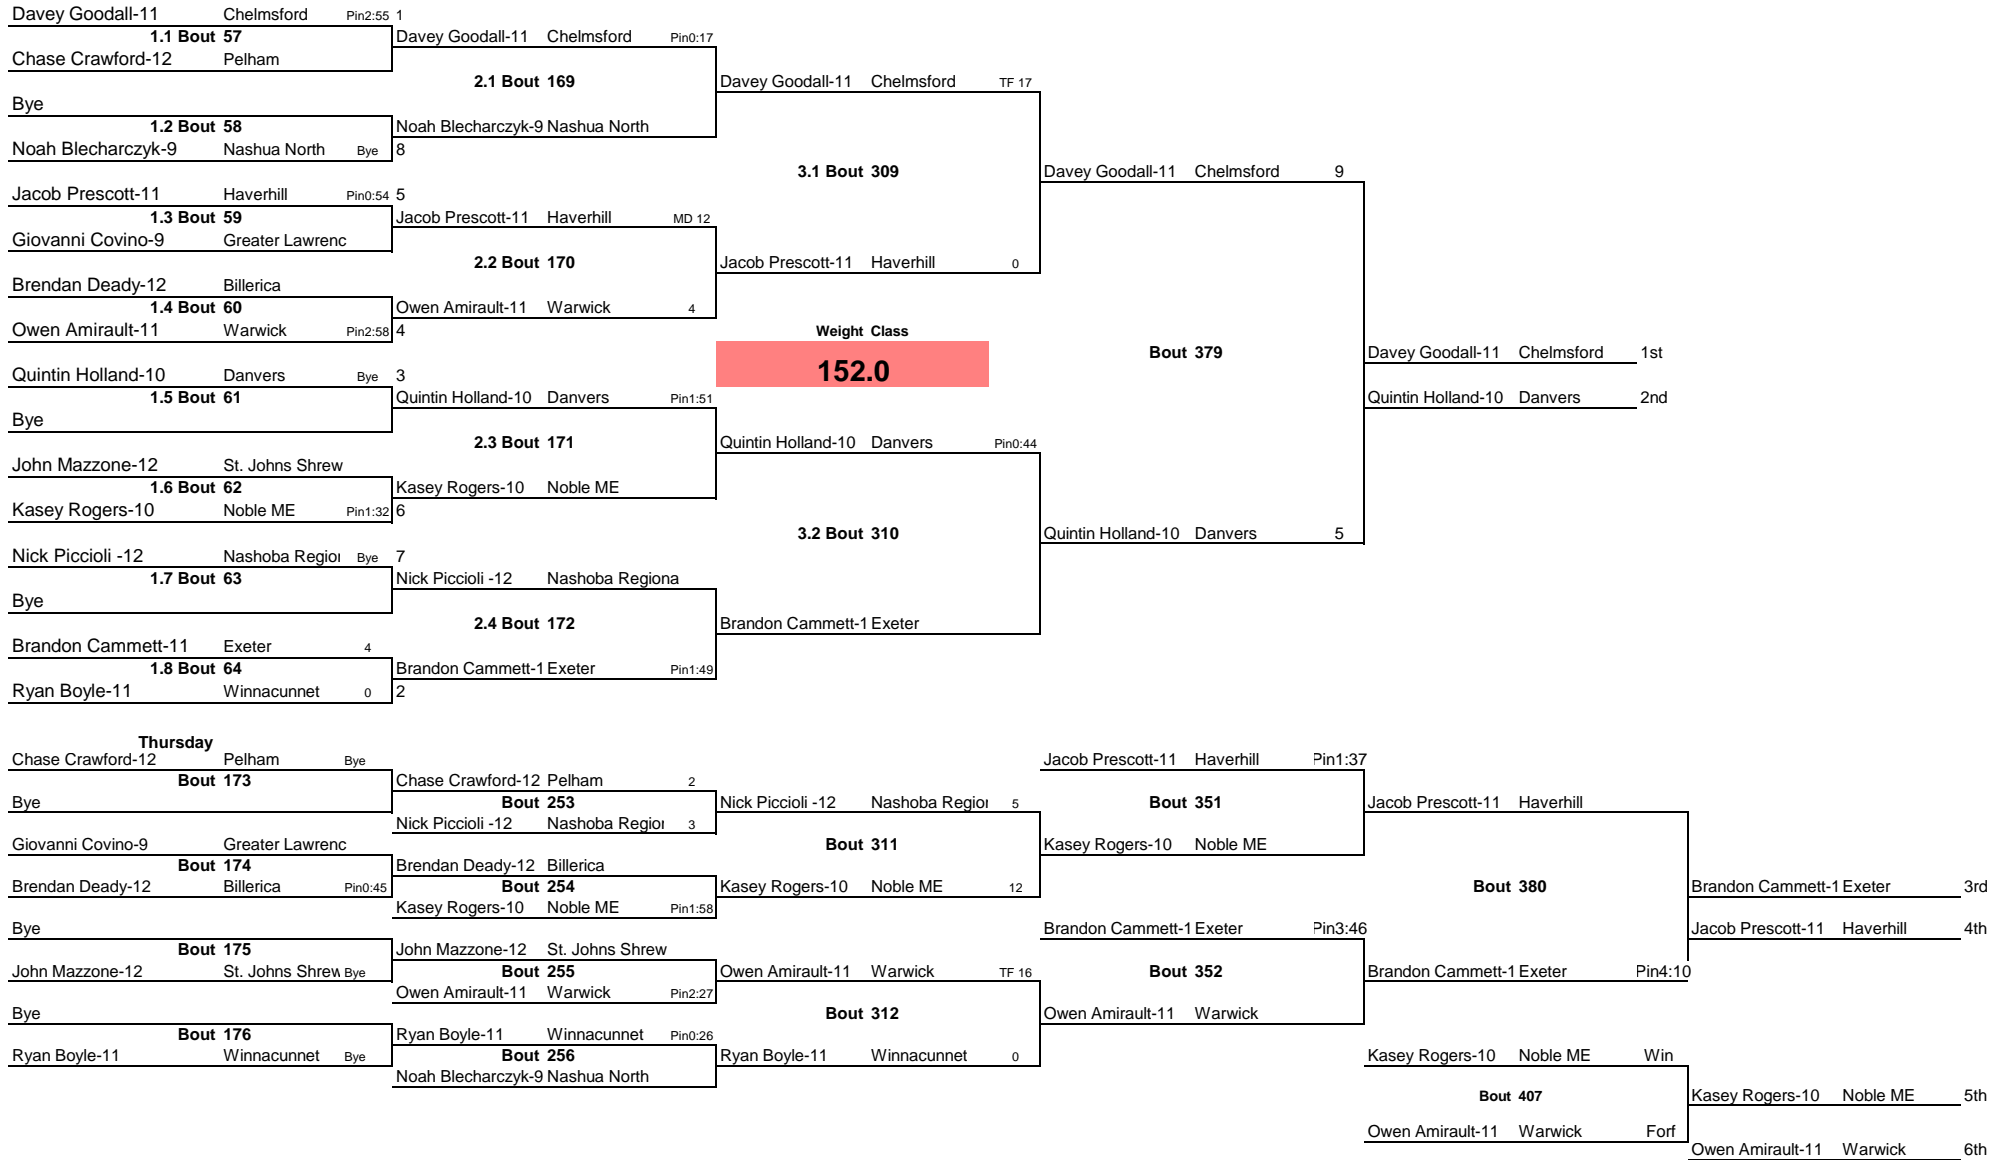

Chelmsford Invitational

Note: All TIMES are ESTIMATES ONLY

Chelmsford Invitational

Note: All TIMES are ESTIMATES ONLY

Chelmsford Invitational

Note: All TIMES are ESTIMATES ONLY

Chelmsford Invitational

Note: All TIMES are ESTIMATES ONLY

Chelmsford Invitational

Note: All TIMES are ESTIMATES ONLY

Chelmsford Invitational

Note: All TIMES are ESTIMATES ONLY

Chelmsford Invitational