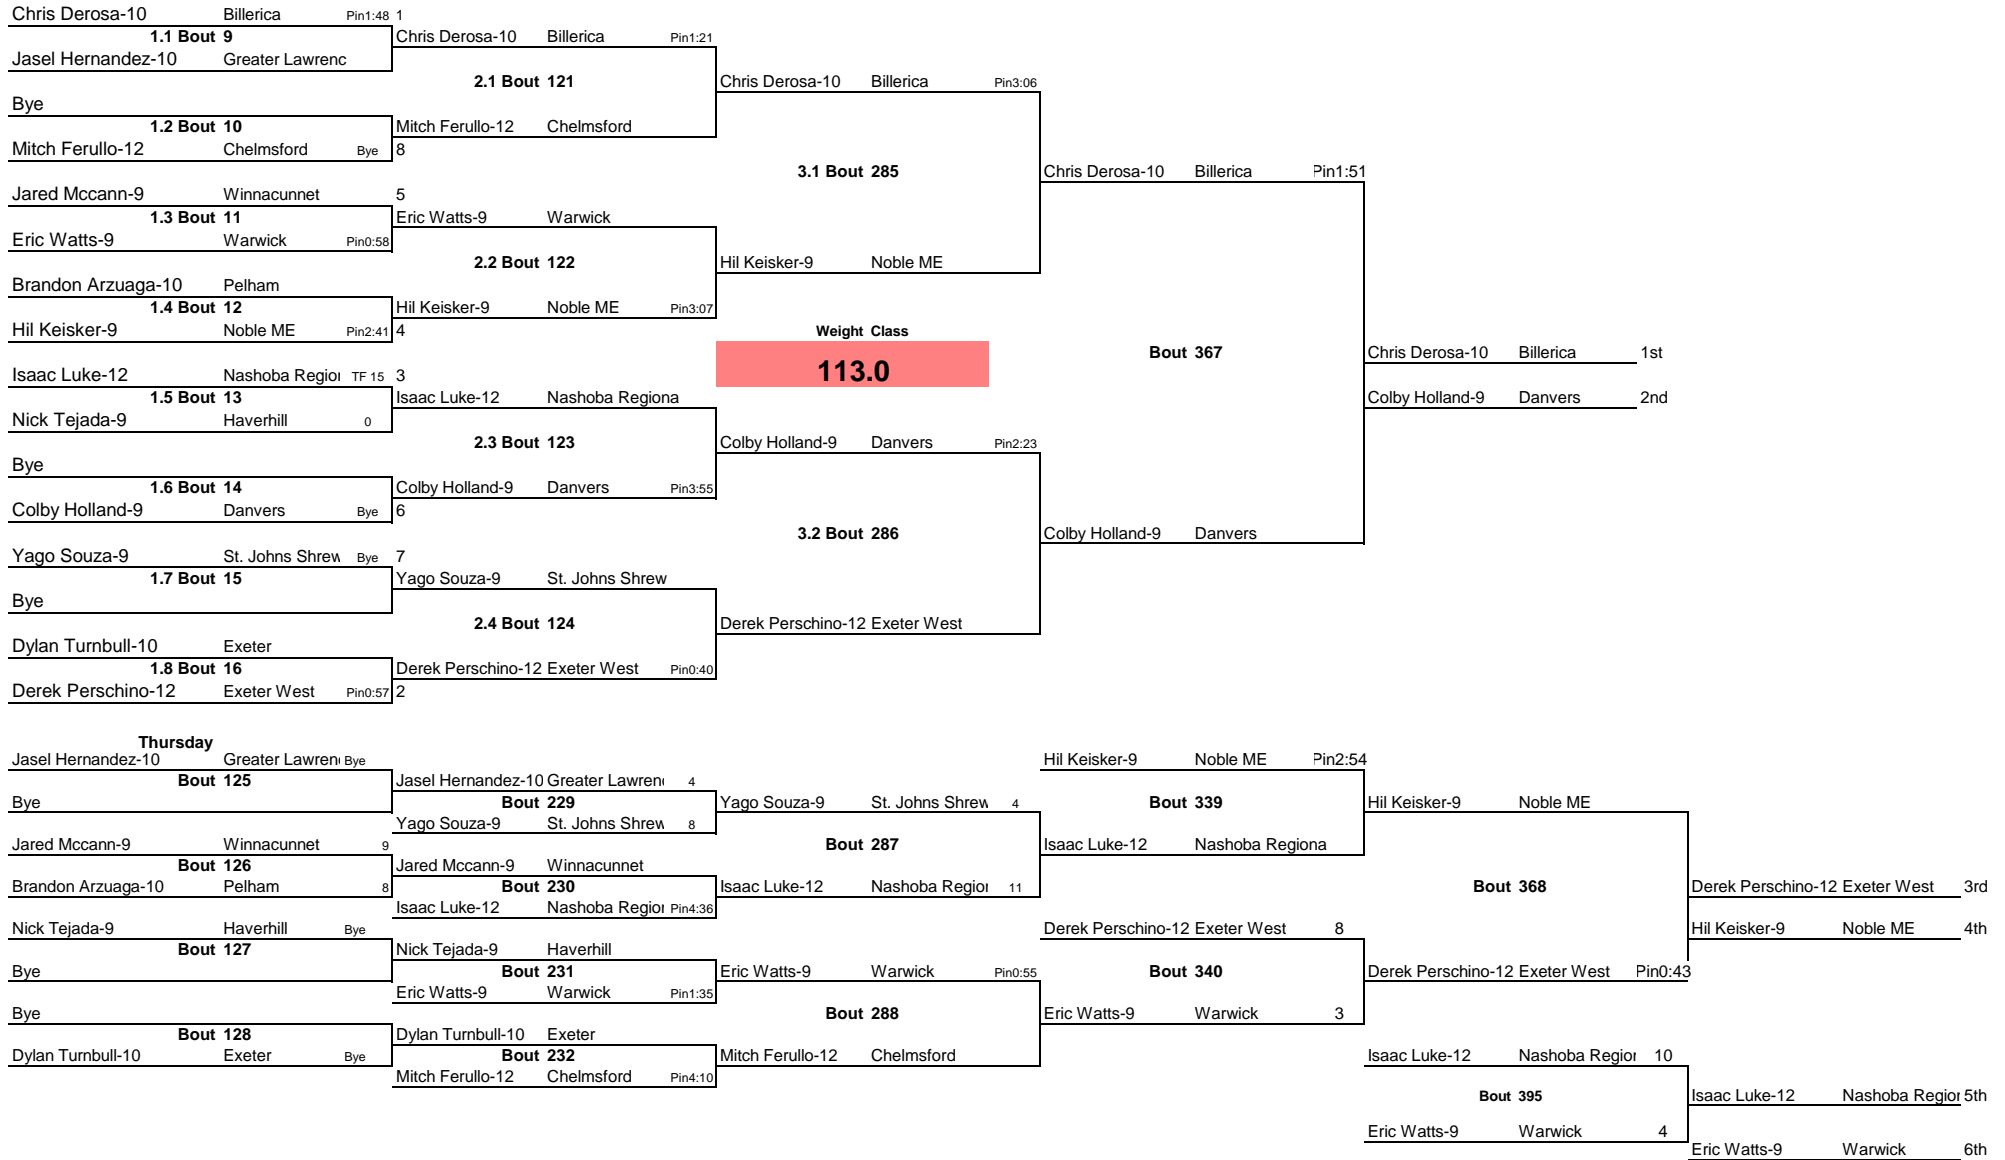

Note: All TIMES are ESTIMATES ONLY

Chelmsford Invitational

Note: All TIMES are ESTIMATES ONLY

Chelmsford Invitational

Note: All TIMES are ESTIMATES ONLY

Chelmsford Invitational

Note: All TIMES are ESTIMATES ONLY

Chelmsford Invitational

Note: All TIMES are ESTIMATES ONLY

Chelmsford Invitational

Note: All TIMES are ESTIMATES ONLY

Chelmsford Invitational

Note: All TIMES are ESTIMATES ONLY

Chelmsford Invitational

Note: All TIMES are ESTIMATES ONLY