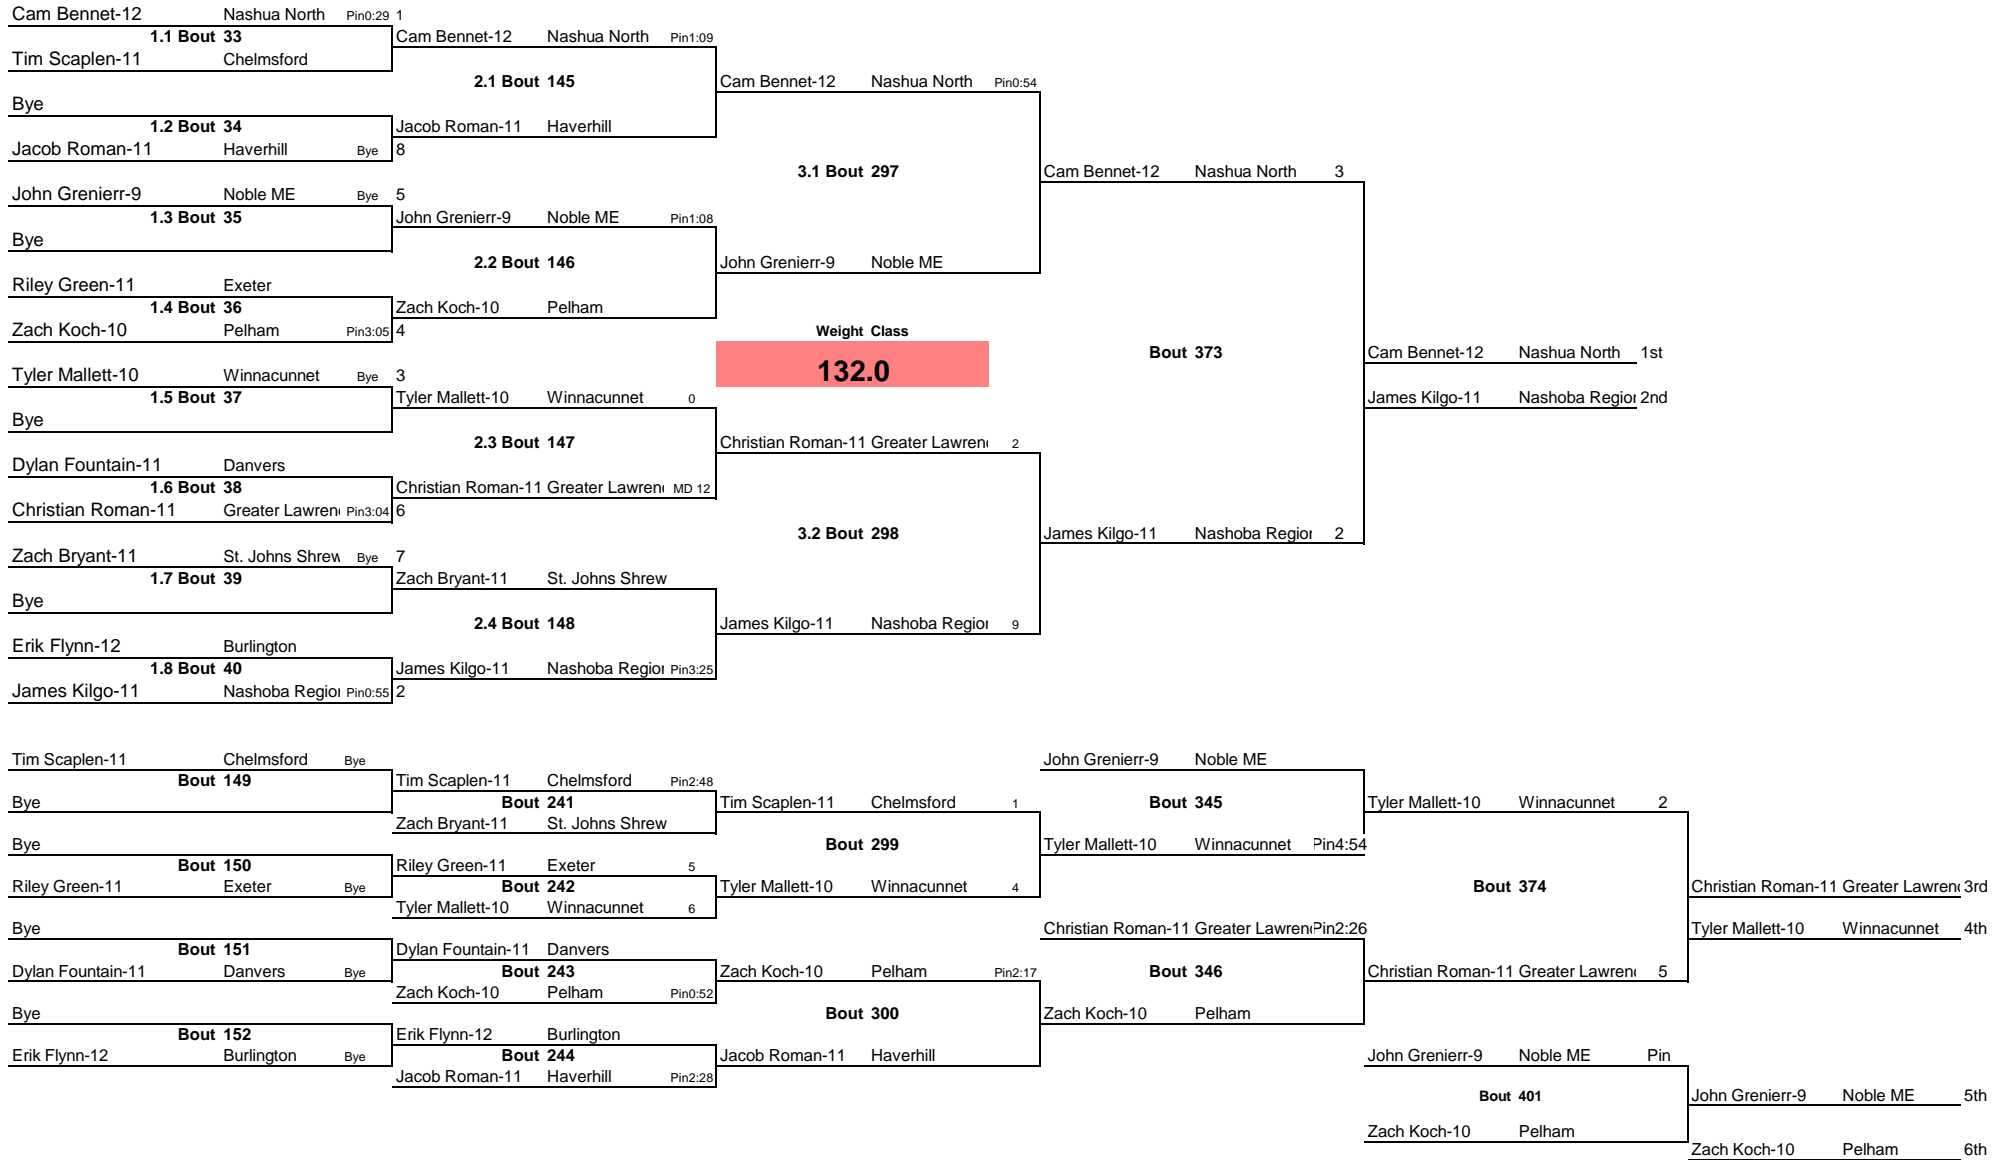

Note: All TIMES are ESTIMATES ONLY

Chelmsford Invitational

Note: All TIMES are ESTIMATES ONLY

Chelmsford Invitational

Note: All TIMES are ESTIMATES ONLY

Chelmsford Invitational

Note: All TIMES are ESTIMATES ONLY

Chelmsford Invitational

Note: All TIMES are ESTIMATES ONLY

Chelmsford Invitational

Note: All TIMES are ESTIMATES ONLY

Chelmsford Invitational

Note: All TIMES are ESTIMATES ONLY

Chelmsford Invitational

Note: All TIMES are ESTIMATES ONLY