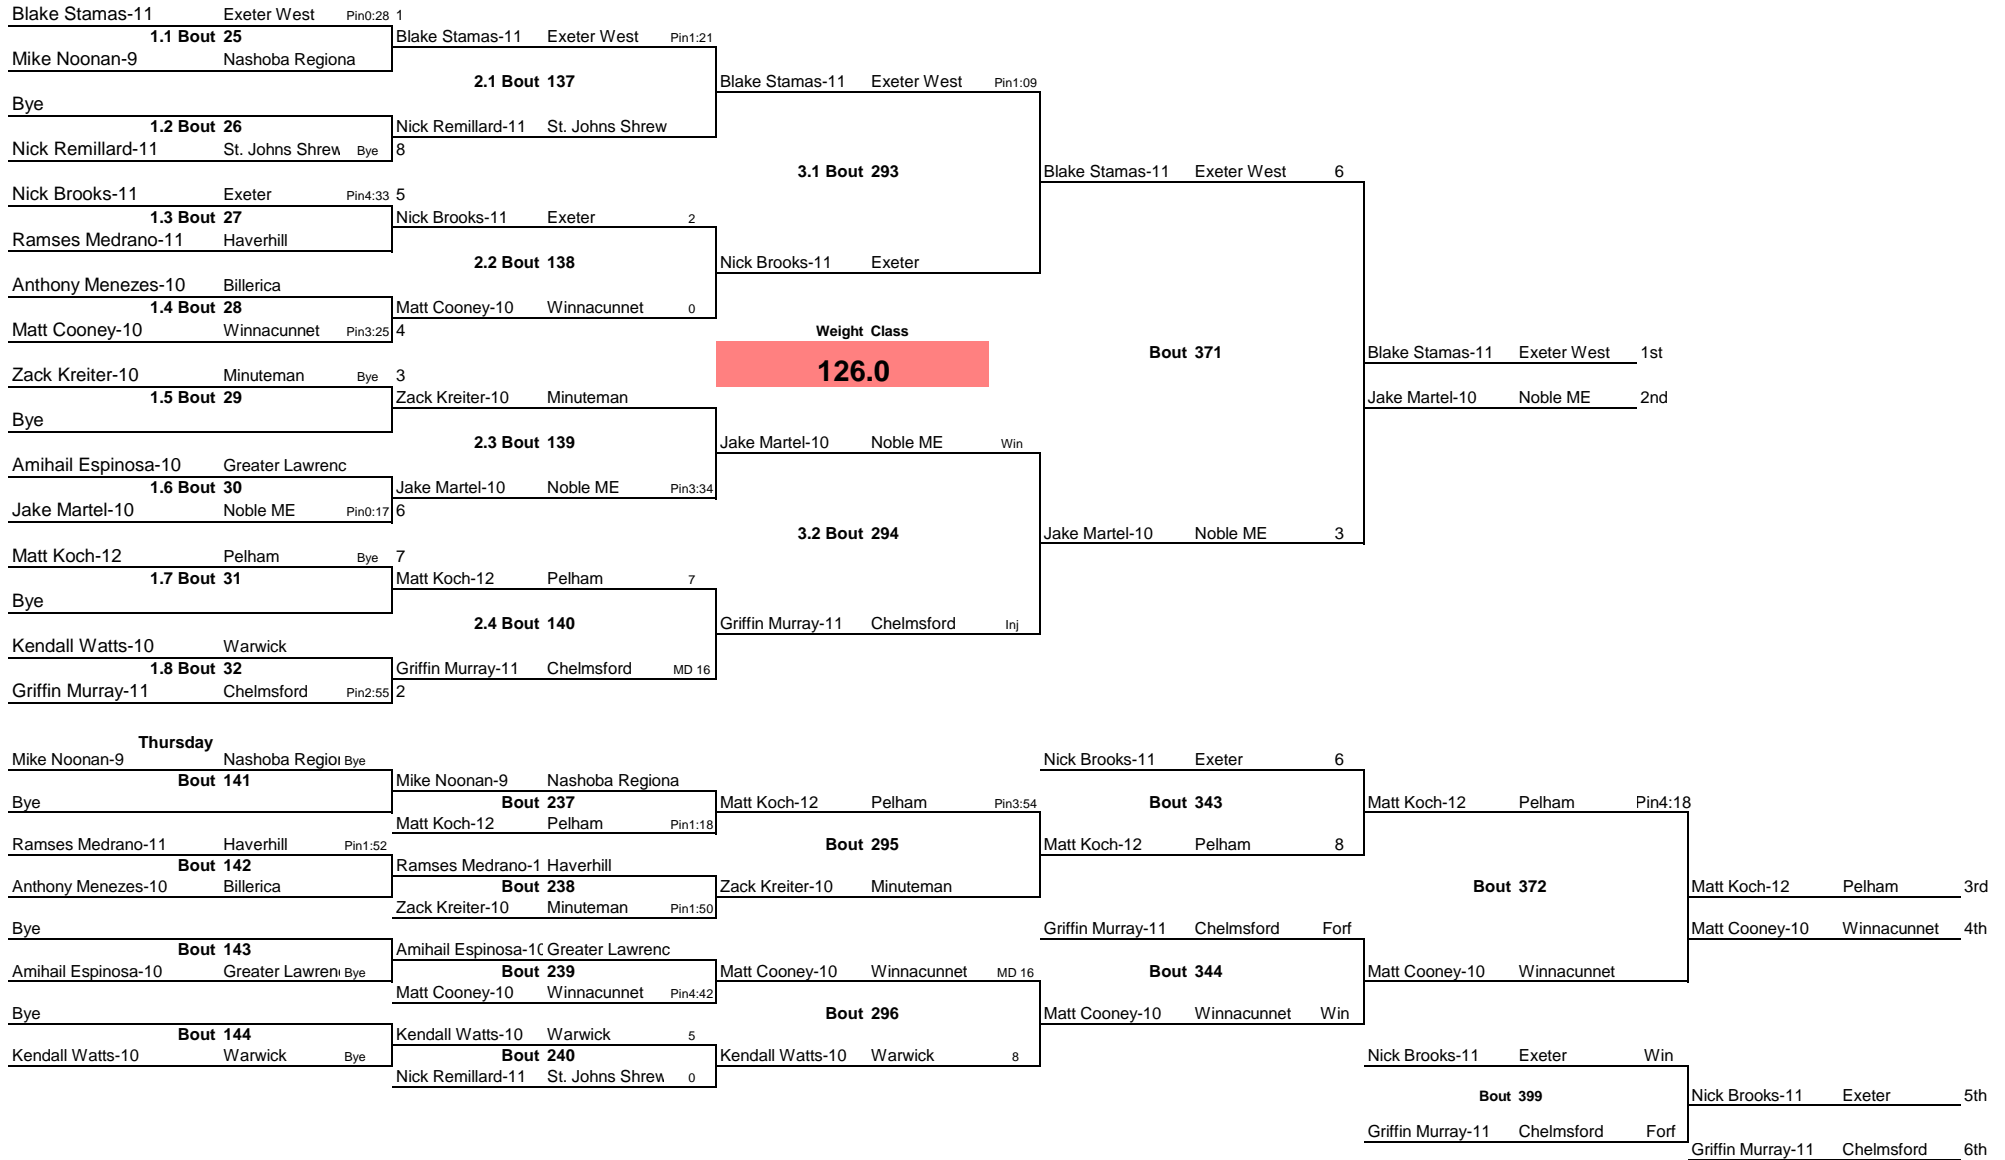

Note: All TIMES are ESTIMATES ONLY

Chelmsford Invitational

Note: All TIMES are ESTIMATES ONLY

Chelmsford Invitational

Note: All TIMES are ESTIMATES ONLY

Chelmsford Invitational

Note: All TIMES are ESTIMATES ONLY

Chelmsford Invitational

Note: All TIMES are ESTIMATES ONLY

Chelmsford Invitational

Note: All TIMES are ESTIMATES ONLY

Chelmsford Invitational

Note: All TIMES are ESTIMATES ONLY

Chelmsford Invitational

Note: All TIMES are ESTIMATES ONLY