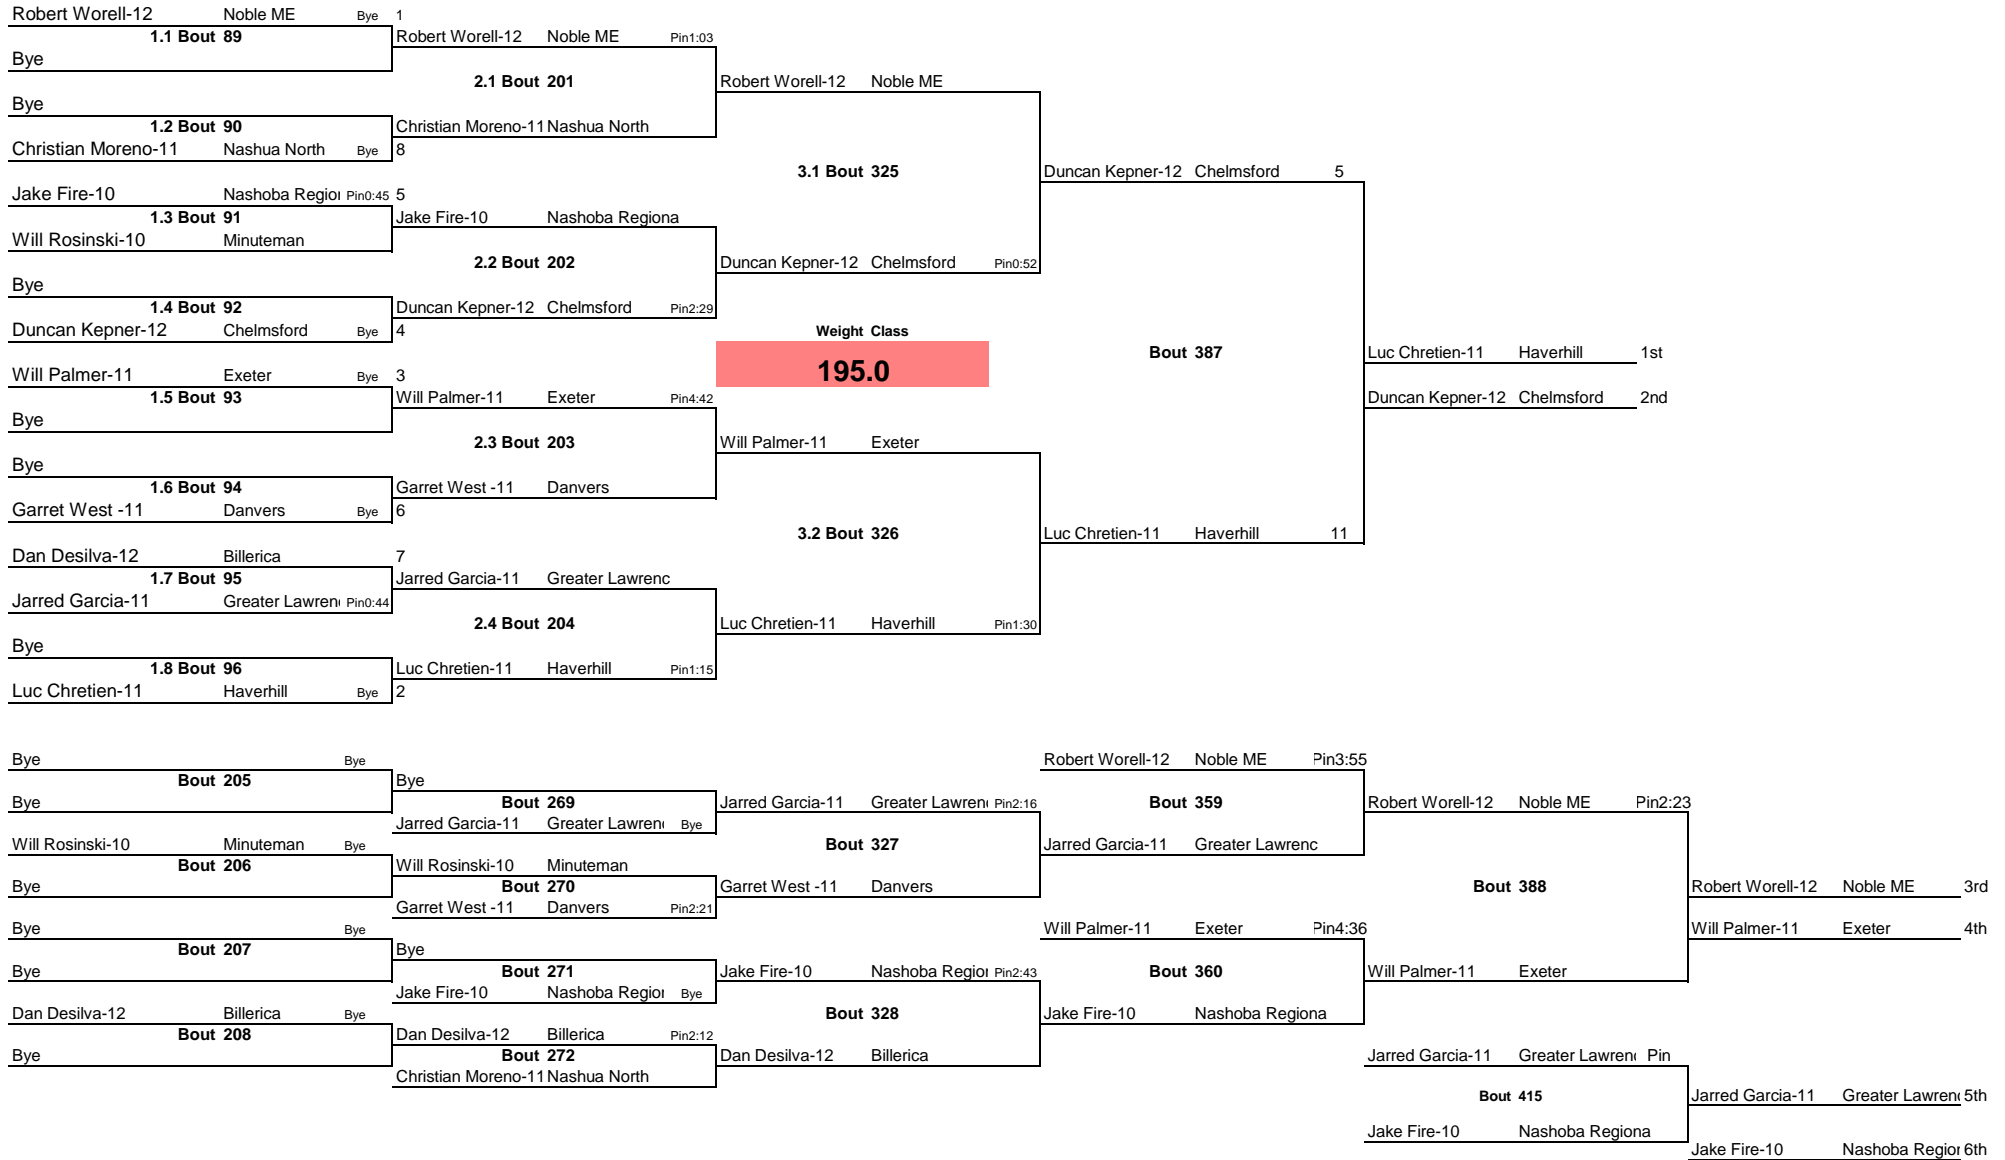

Chelmsford Invitational

Note: All TIMES are ESTIMATES ONLY

Chelmsford Invitational

Note: All TIMES are ESTIMATES ONLY

Chelmsford Invitational

Note: All TIMES are ESTIMATES ONLY

Chelmsford Invitational

Note: All TIMES are ESTIMATES ONLY

Chelmsford Invitational

Note: All TIMES are ESTIMATES ONLY

Chelmsford Invitational

Note: All TIMES are ESTIMATES ONLY

Chelmsford Invitational