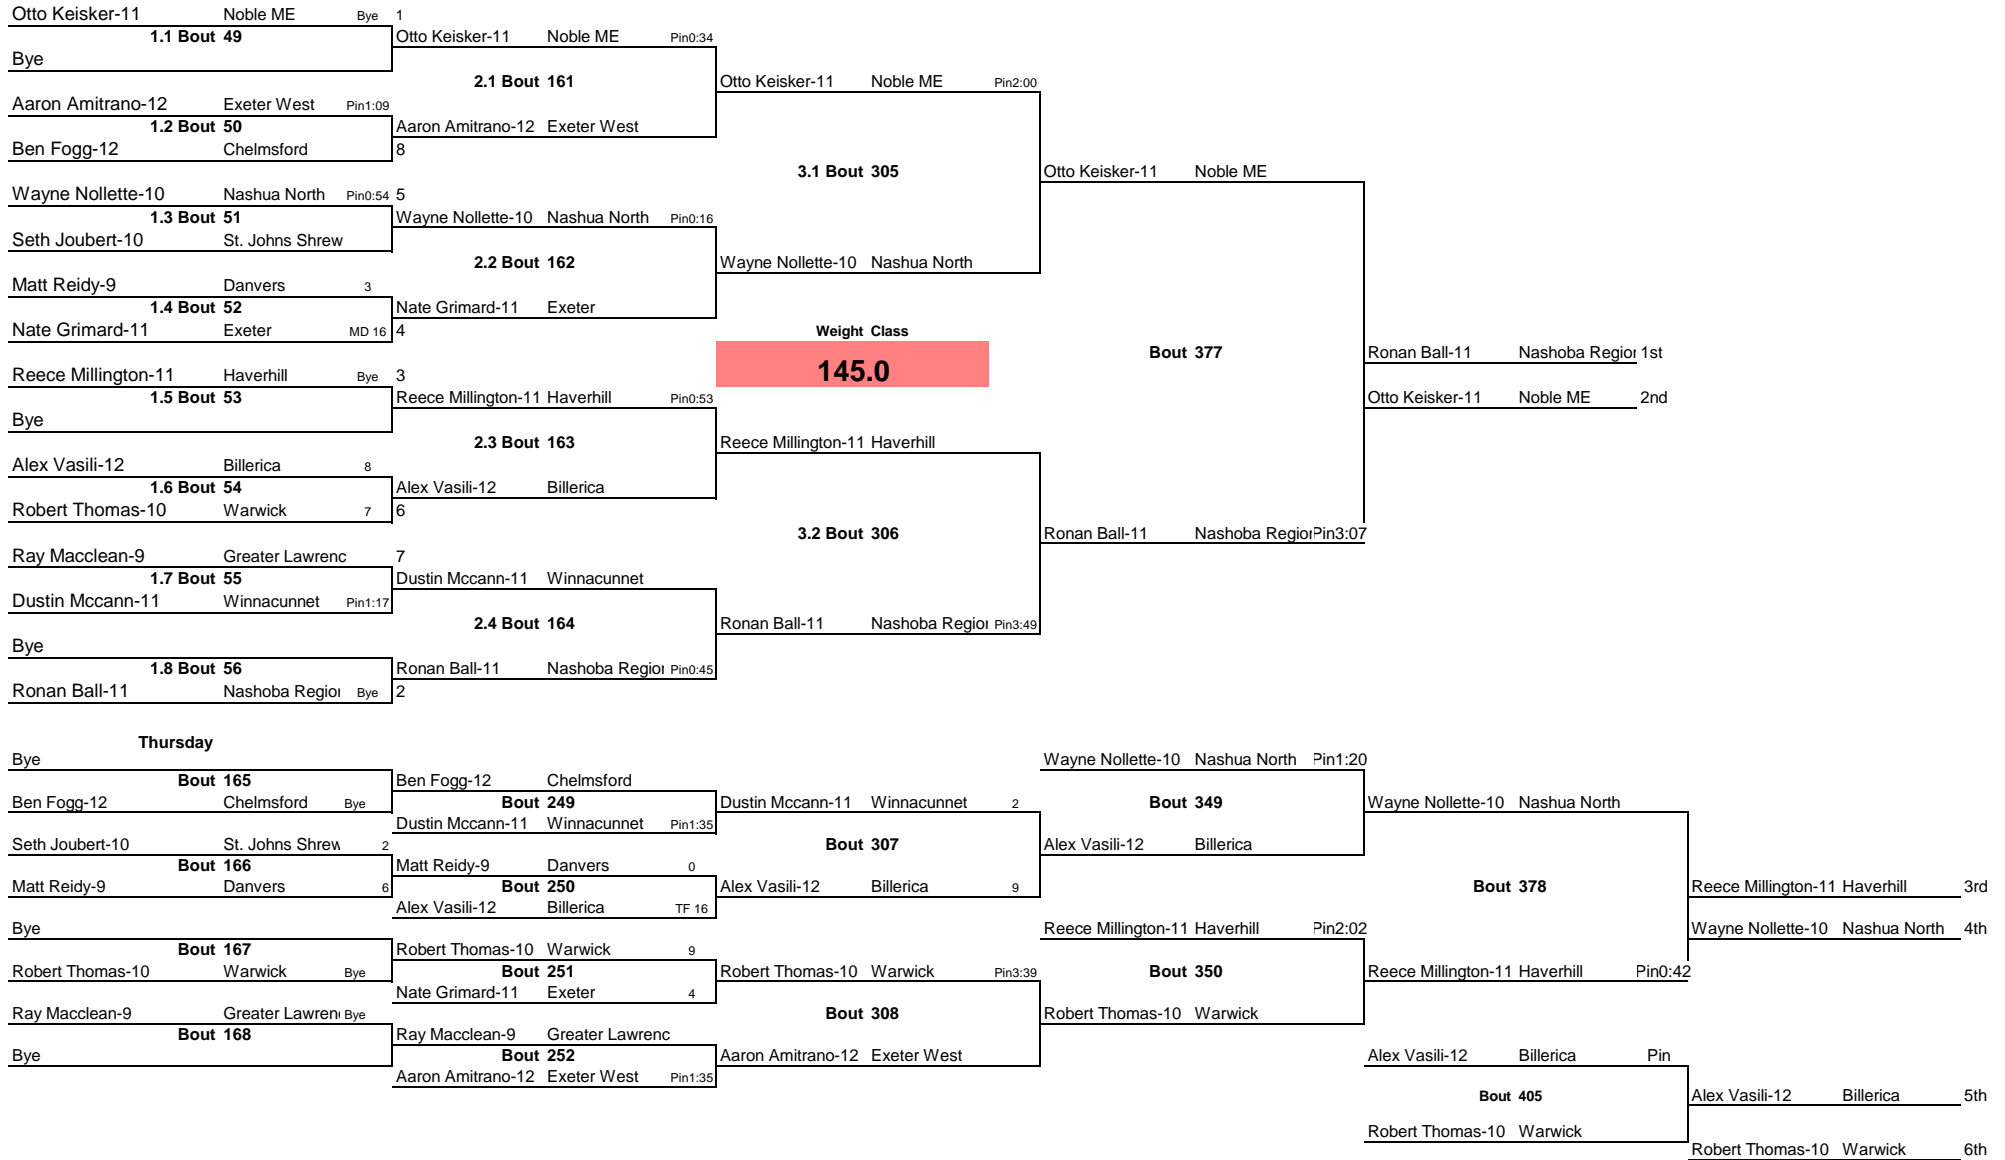

Note: All TIMES are ESTIMATES ONLY

Chelmsford Invitational

Note: All TIMES are ESTIMATES ONLY

Chelmsford Invitational

Note: All TIMES are ESTIMATES ONLY

Chelmsford Invitational

Note: All TIMES are ESTIMATES ONLY

Chelmsford Invitational

Note: All TIMES are ESTIMATES ONLY

Chelmsford Invitational

Note: All TIMES are ESTIMATES ONLY

Chelmsford Invitational

Note: All TIMES are ESTIMATES ONLY

Chelmsford Invitational

Note: All TIMES are ESTIMATES ONLY