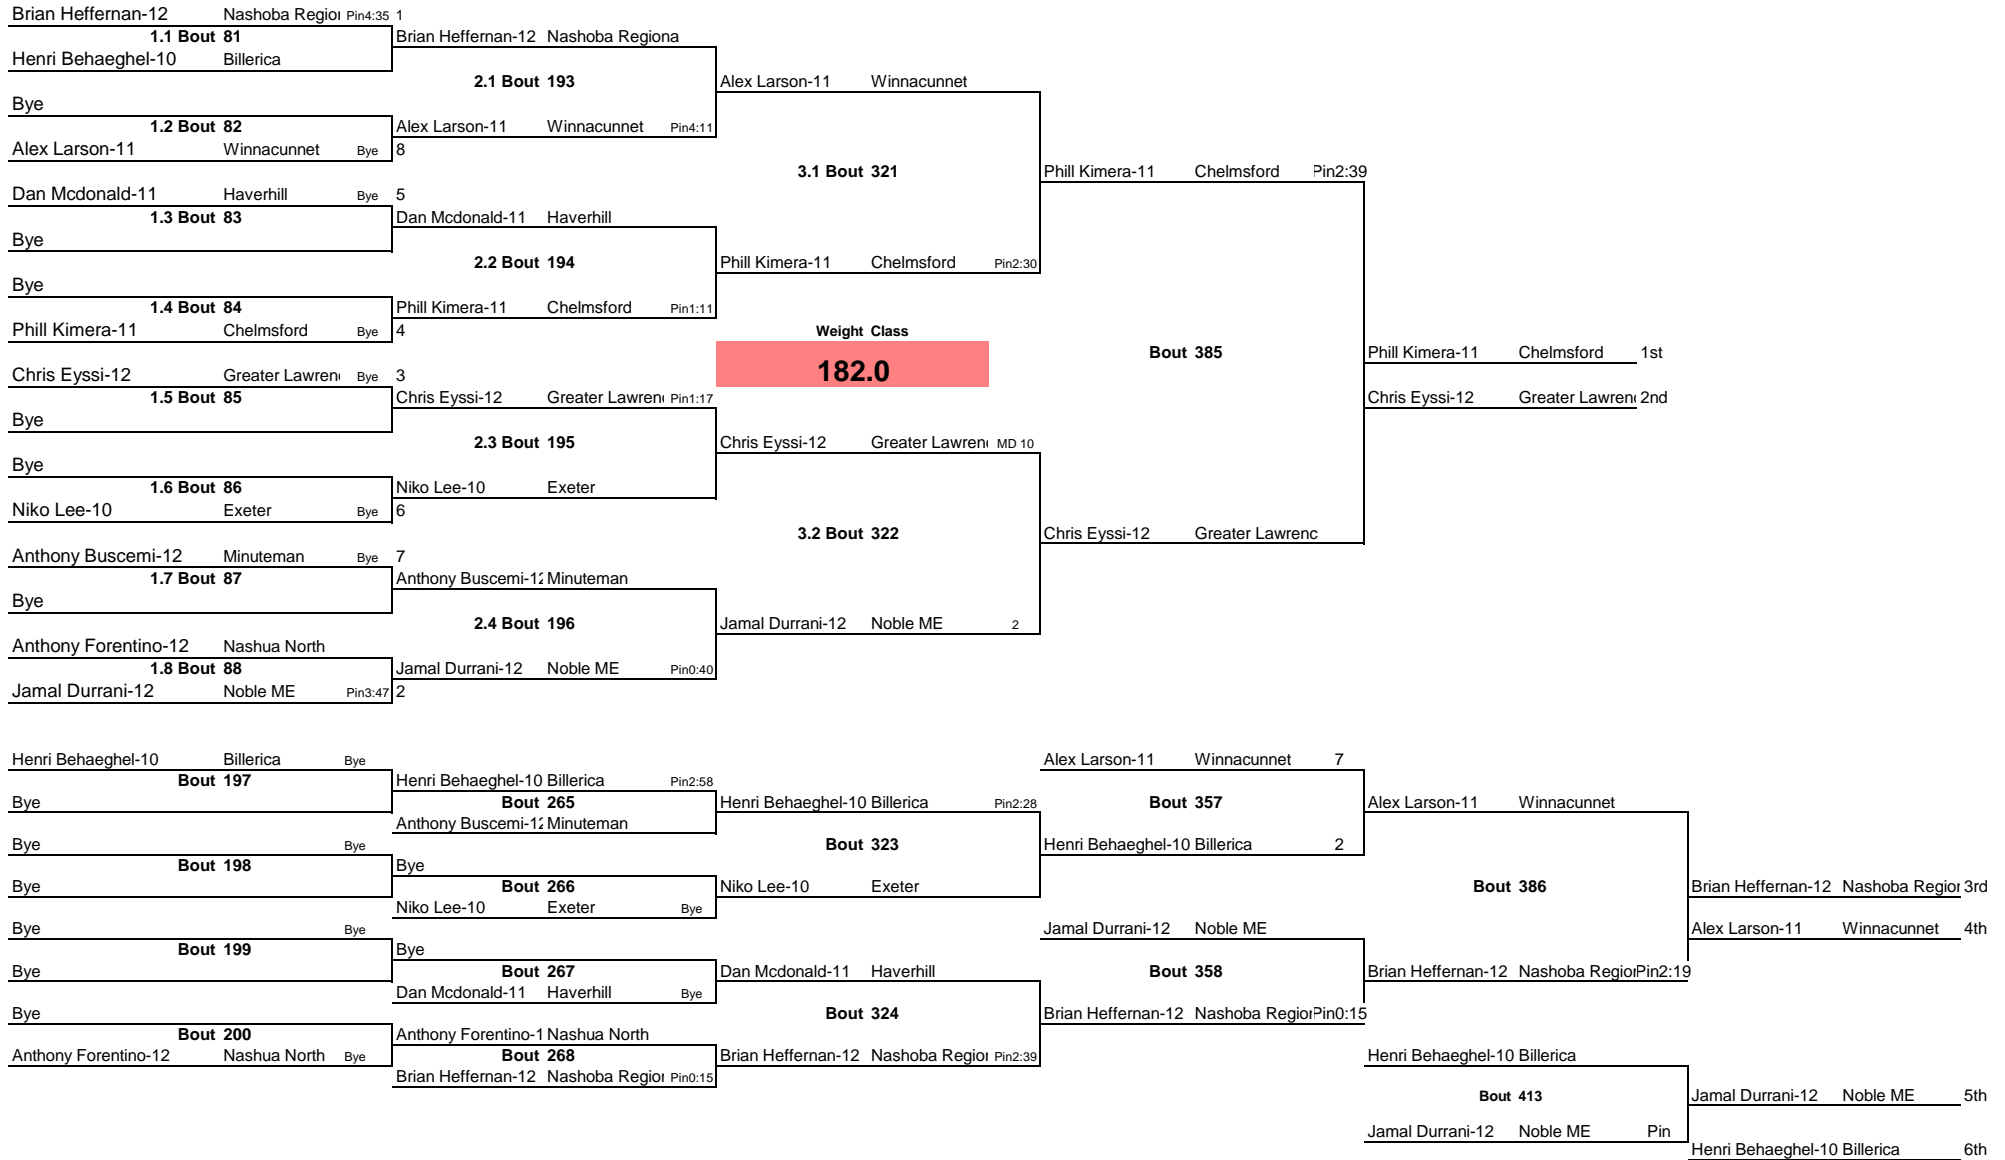

Chelmsford Invitational

Note: All TIMES are ESTIMATES ONLY

Chelmsford Invitational

Note: All TIMES are ESTIMATES ONLY

Chelmsford Invitational

Note: All TIMES are ESTIMATES ONLY

Chelmsford Invitational

Note: All TIMES are ESTIMATES ONLY

Chelmsford Invitational

Note: All TIMES are ESTIMATES ONLY

Chelmsford Invitational

Note: All TIMES are ESTIMATES ONLY

Chelmsford Invitational