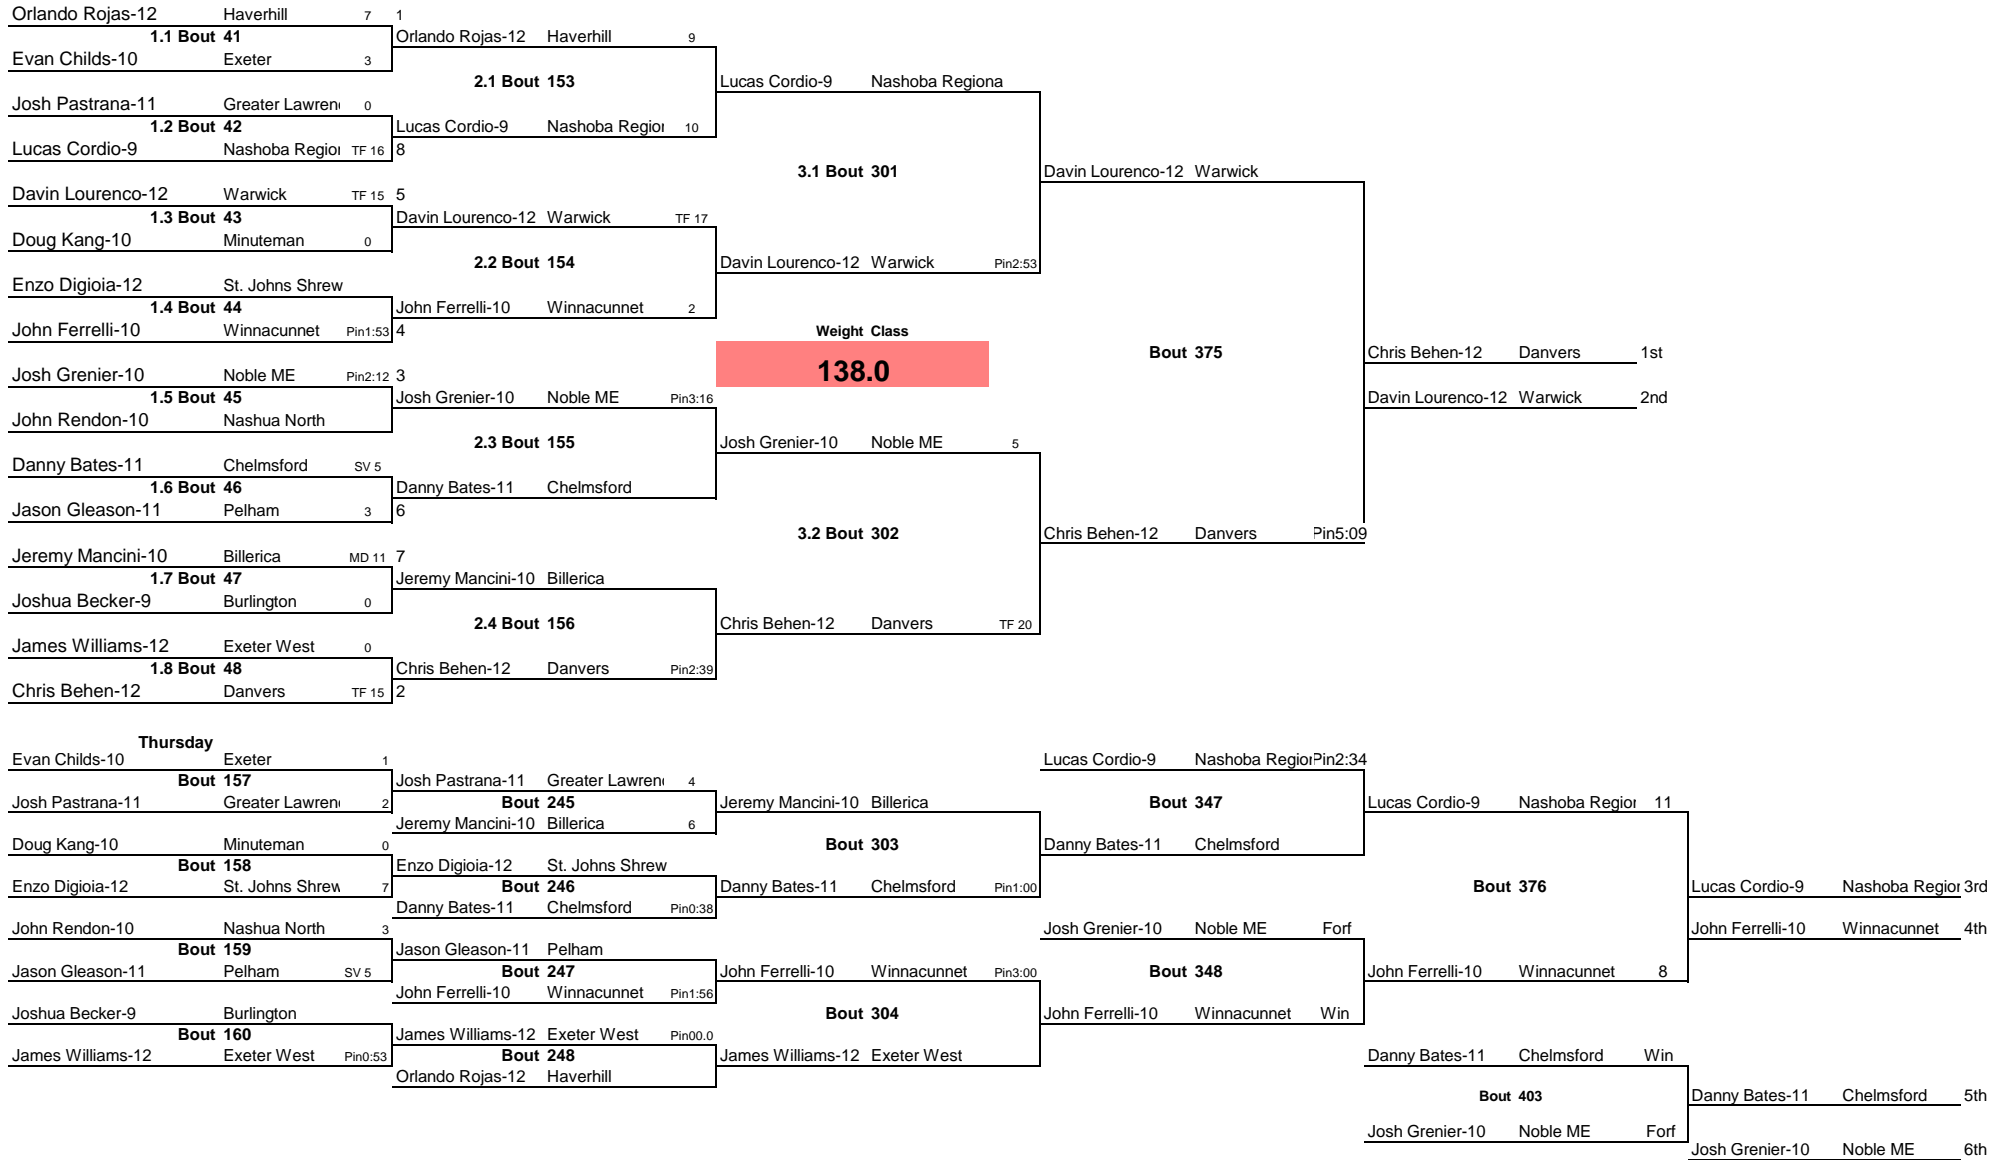

Note: All TIMES are ESTIMATES ONLY

Chelmsford Invitational

Note: All TIMES are ESTIMATES ONLY

Chelmsford Invitational

Note: All TIMES are ESTIMATES ONLY

Chelmsford Invitational

Note: All TIMES are ESTIMATES ONLY

Chelmsford Invitational

Note: All TIMES are ESTIMATES ONLY

Chelmsford Invitational

Note: All TIMES are ESTIMATES ONLY

Chelmsford Invitational

Note: All TIMES are ESTIMATES ONLY

Chelmsford Invitational

Note: All TIMES are ESTIMATES ONLY