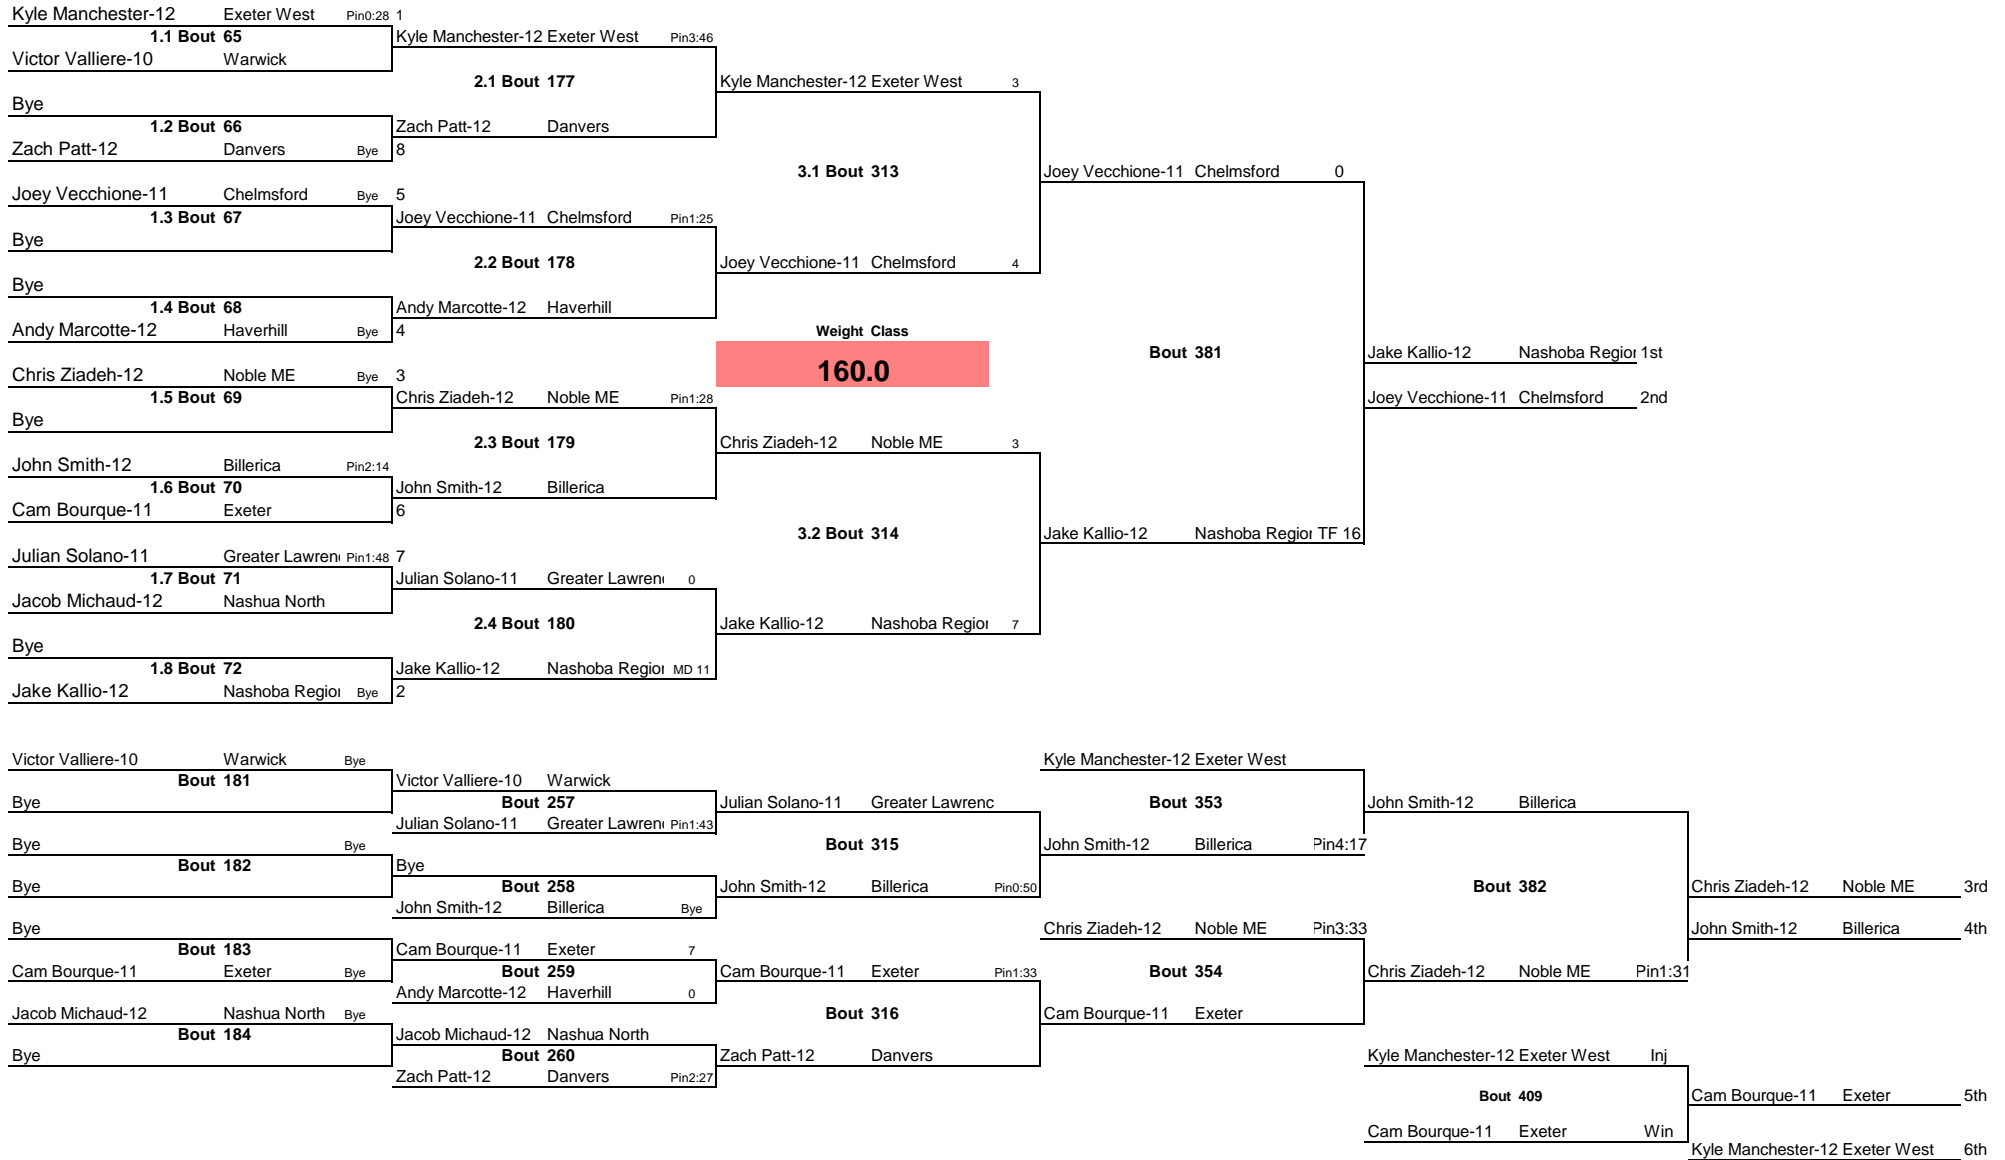

Chelmsford Invitational

Note: All TIMES are ESTIMATES ONLY

Chelmsford Invitational

Note: All TIMES are ESTIMATES ONLY

Chelmsford Invitational

Note: All TIMES are ESTIMATES ONLY

Chelmsford Invitational

Note: All TIMES are ESTIMATES ONLY

Chelmsford Invitational

Note: All TIMES are ESTIMATES ONLY

Chelmsford Invitational

Note: All TIMES are ESTIMATES ONLY

Chelmsford Invitational