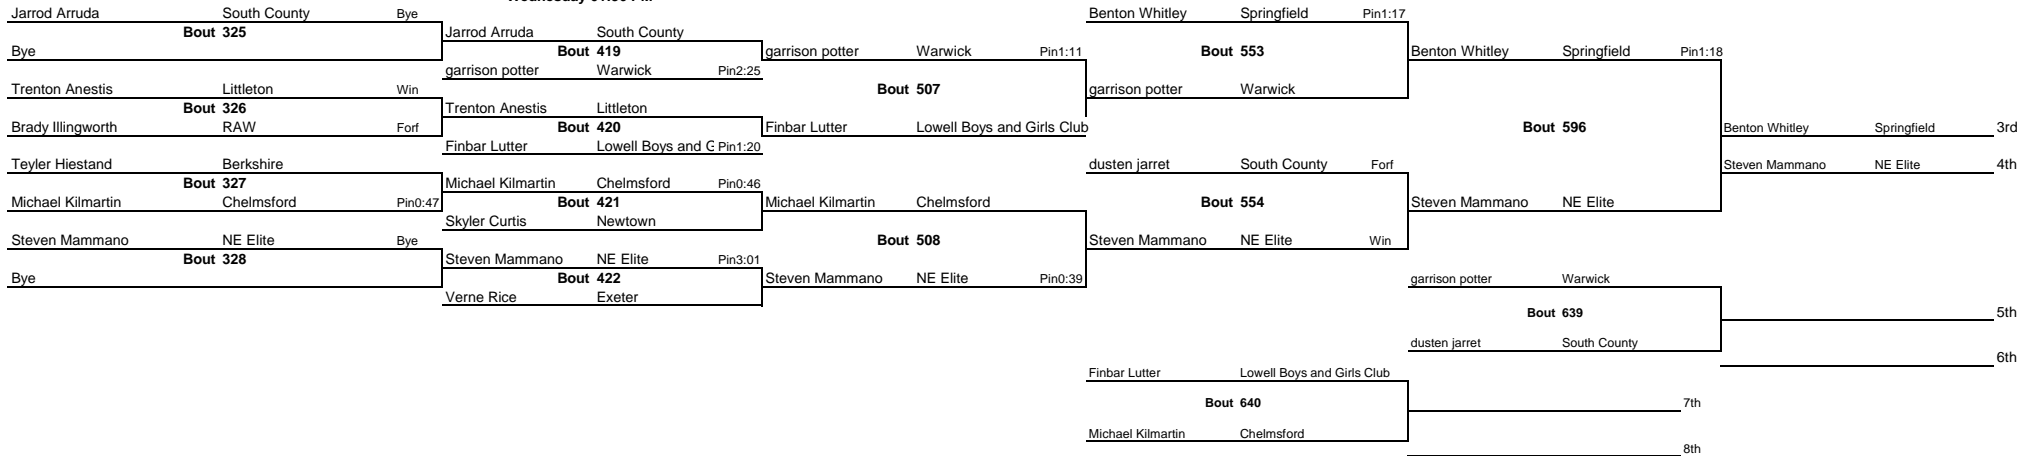

Wednesday 01:42 PM

Wednesday 01:36 PM

Weight Class
188.5