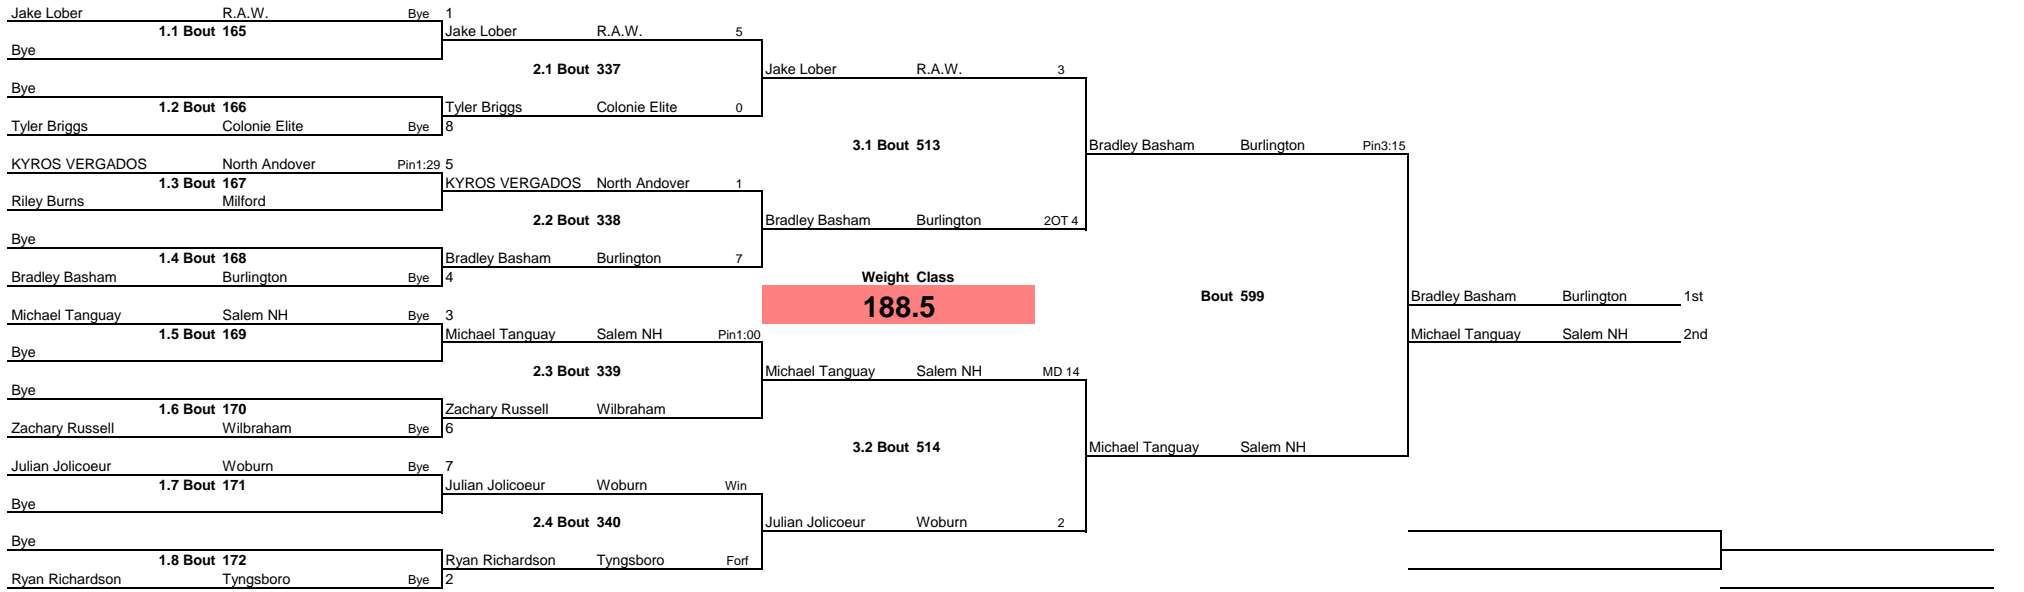

Wednesday 01:42 PM

Wednesday 01:36 PM

Weight Class
188.5