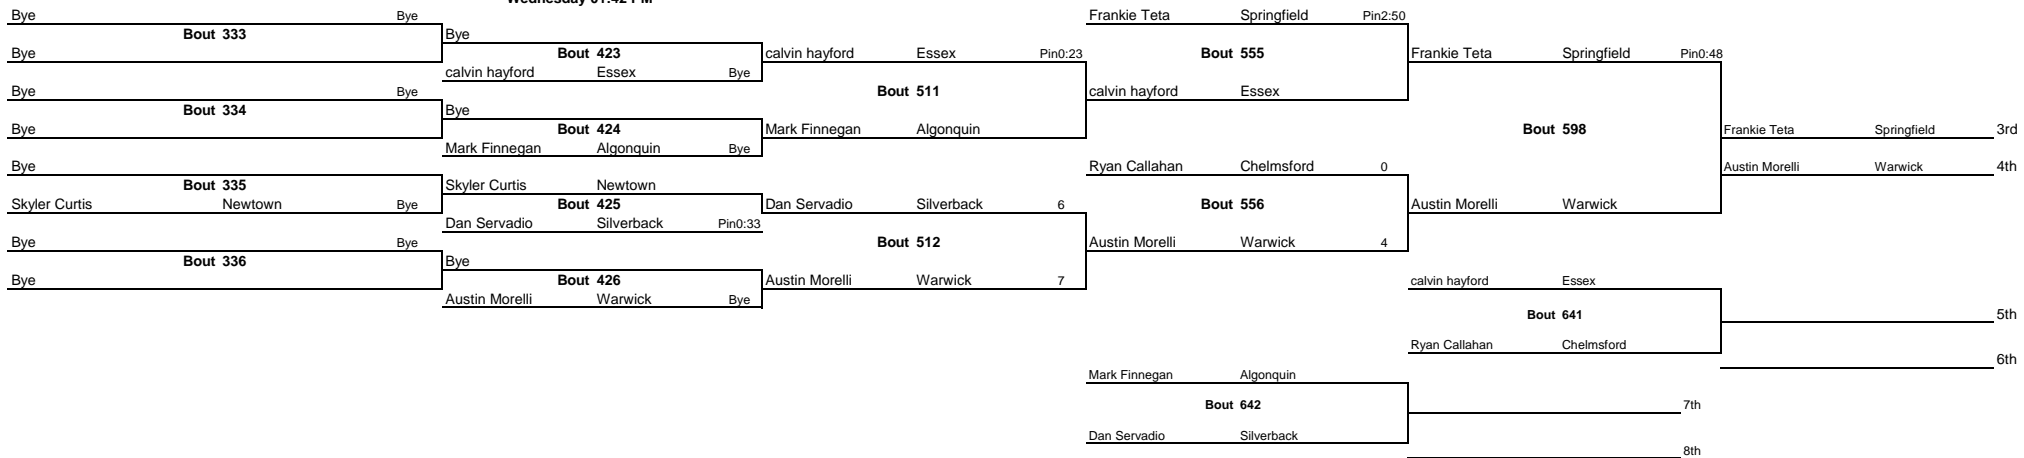

Wednesday 01:42 PM

Wednesday 01:36 PM

Weight Class
188.5