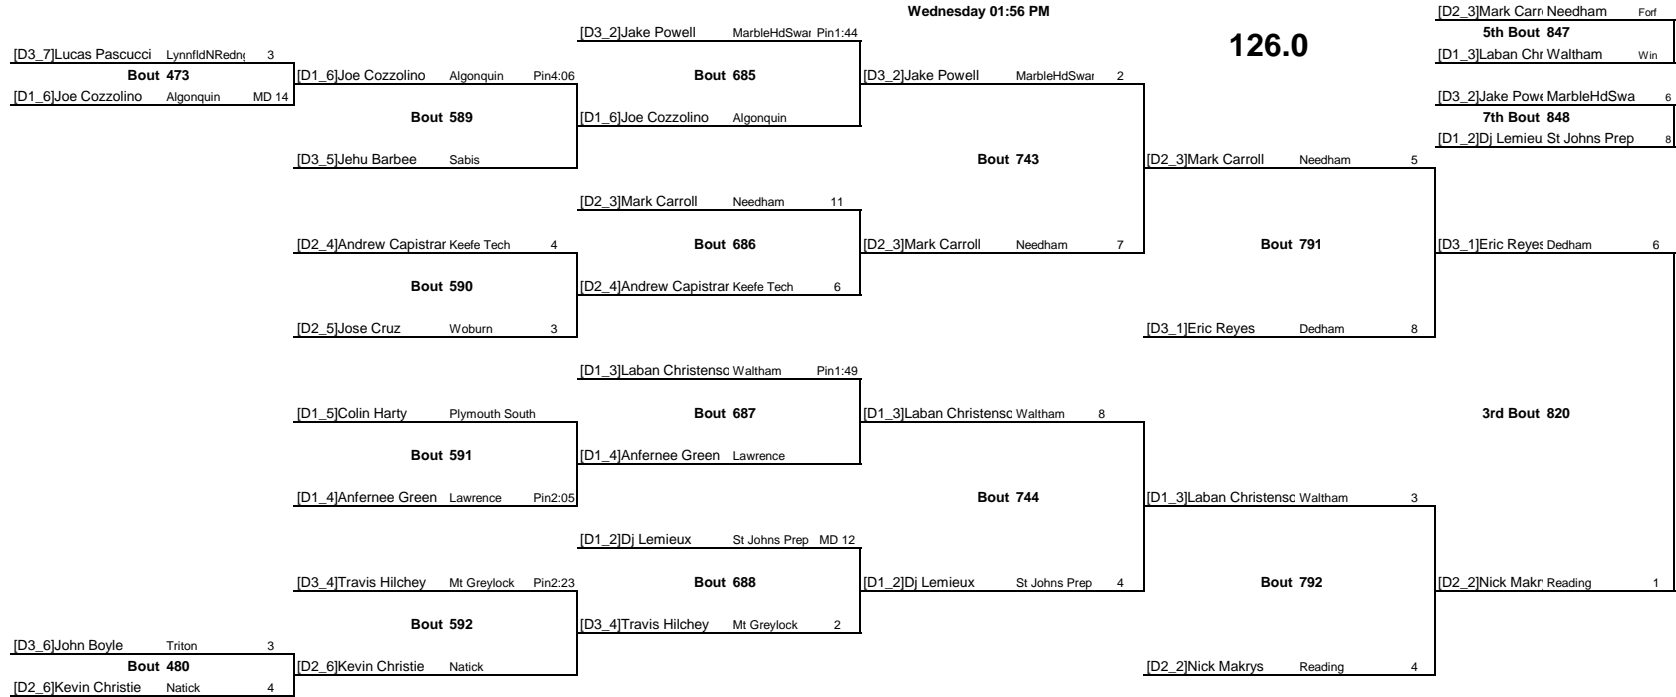

Wednesday 01:50 PM

120.0

Wednesday 01:52 PM

120.0

Wednesday 01:54 PM

Wednesday 01:56 PM

126.0

Wednesday 02:06 PM

Wednesday 02:10 PM

Wednesday 01:34 PM

220.0