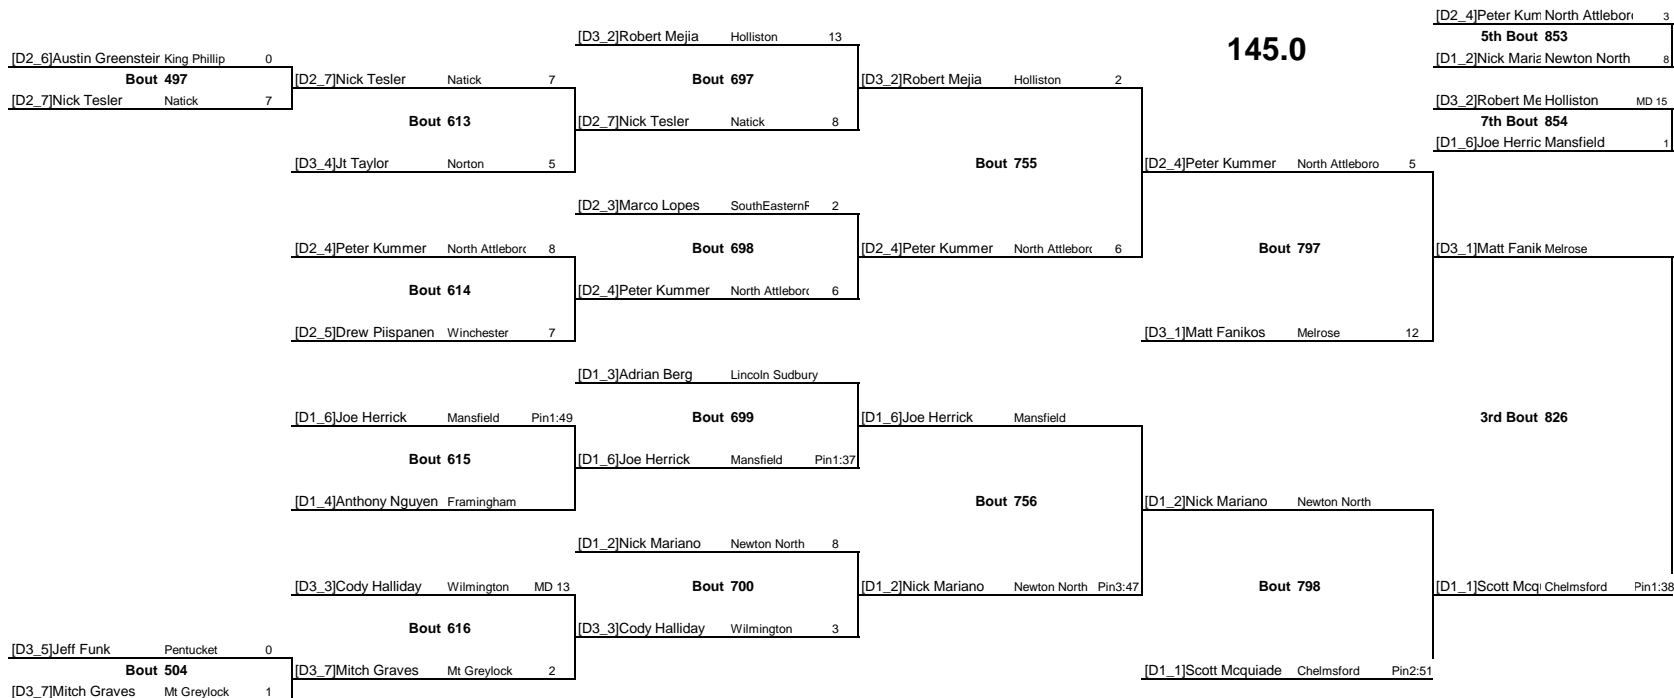

Wednesday 01:50 PM

120.0

Wednesday 01:52 PM

120.0

Wednesday 01:54 PM

Wednesday 01:56 PM

126.0

Wednesday 02:06 PM

Wednesday 02:10 PM

Wednesday 01:34 PM

220.0