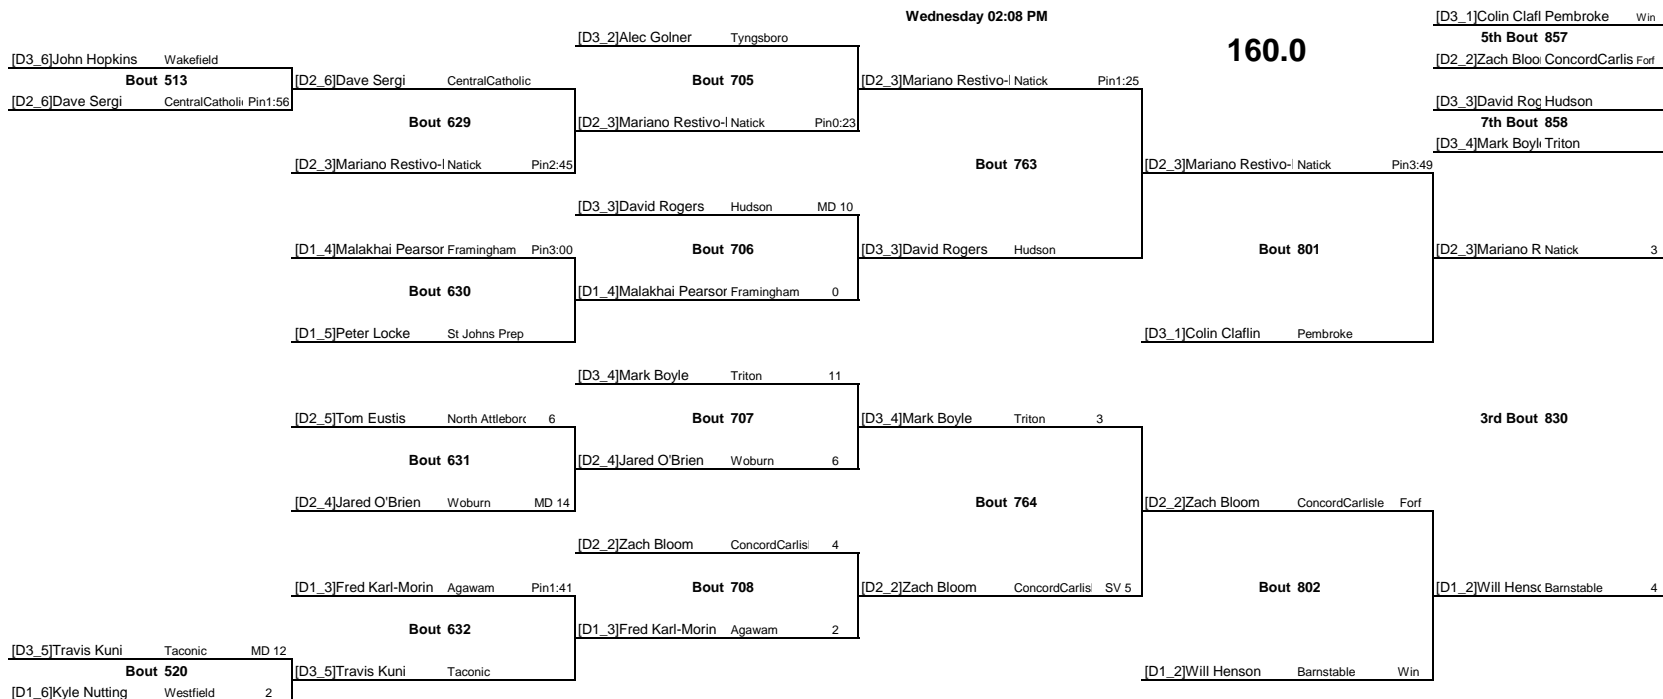

Wednesday 01:50 PM

120.0

Wednesday 01:52 PM

120.0

Wednesday 01:54 PM

Wednesday 01:56 PM

126.0

Wednesday 02:06 PM

Wednesday 02:10 PM

Wednesday 01:34 PM

220.0