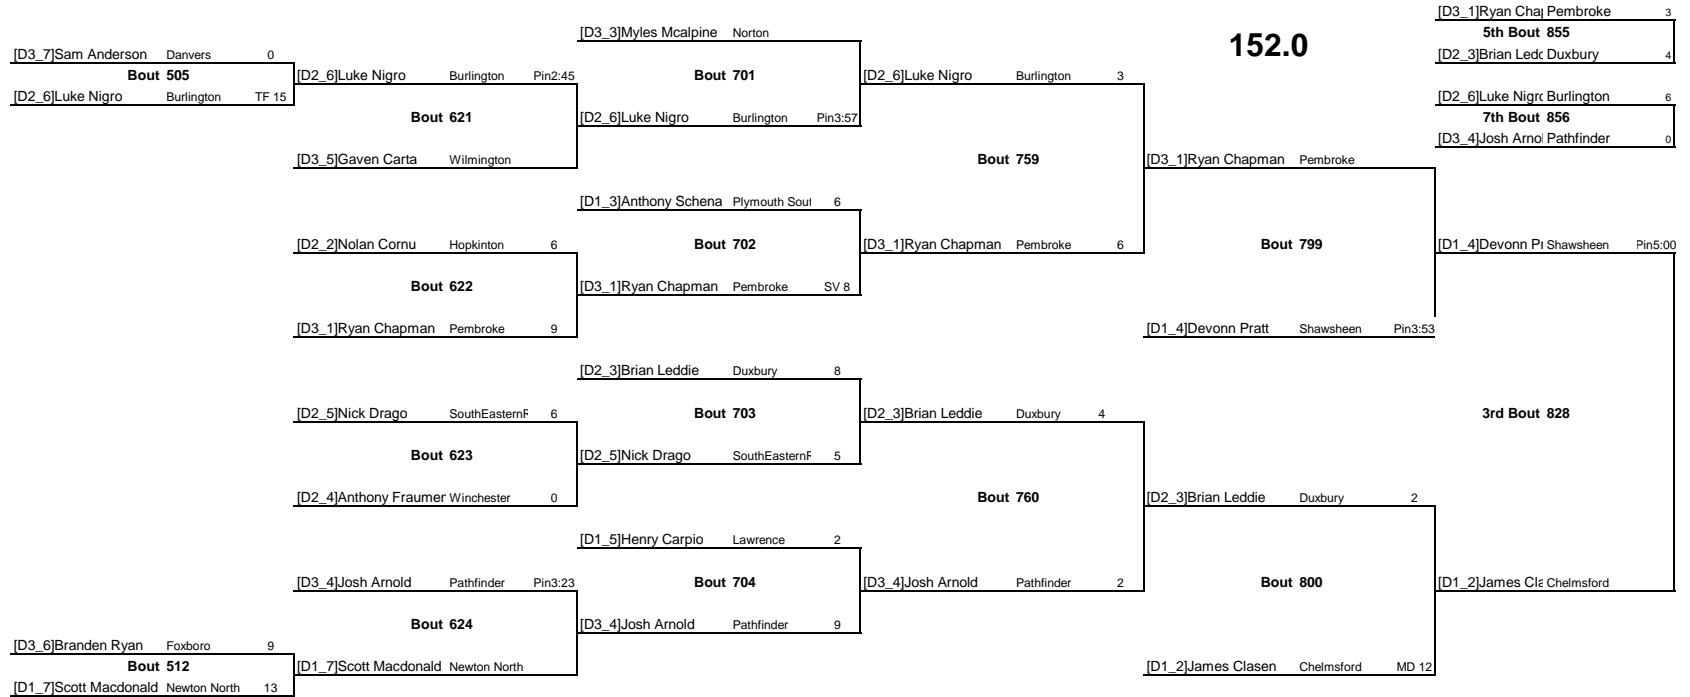

Wednesday 01:50 PM

120.0

Wednesday 01:52 PM

120.0

Wednesday 01:54 PM

Wednesday 01:56 PM

126.0

Wednesday 02:06 PM

Wednesday 02:10 PM

Wednesday 01:34 PM

220.0