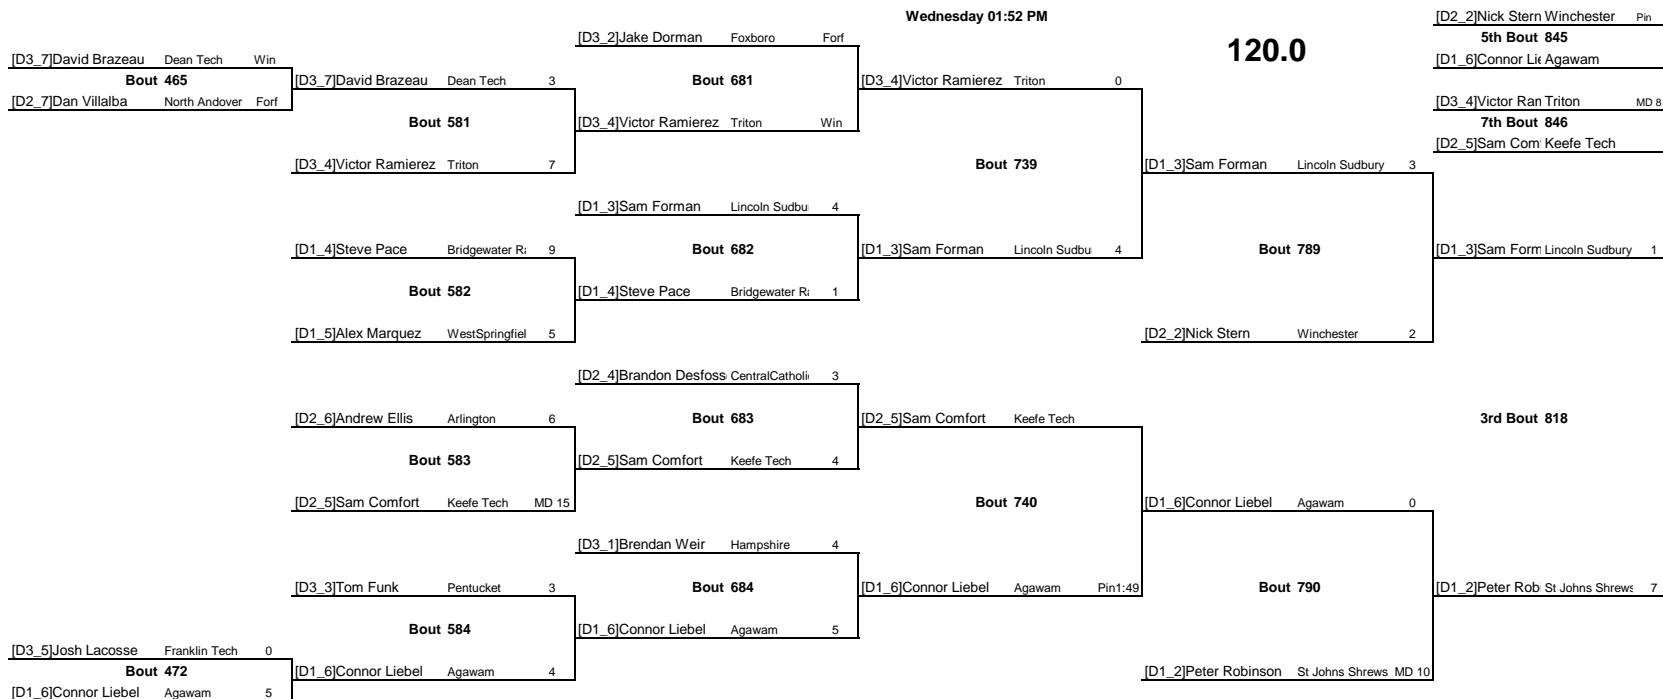

Wednesday 01:50 PM

120.0

Wednesday 01:52 PM

120.0

Wednesday 01:54 PM

Wednesday 01:56 PM

126.0

Wednesday 02:06 PM

Wednesday 02:10 PM

Wednesday 01:34 PM

220.0