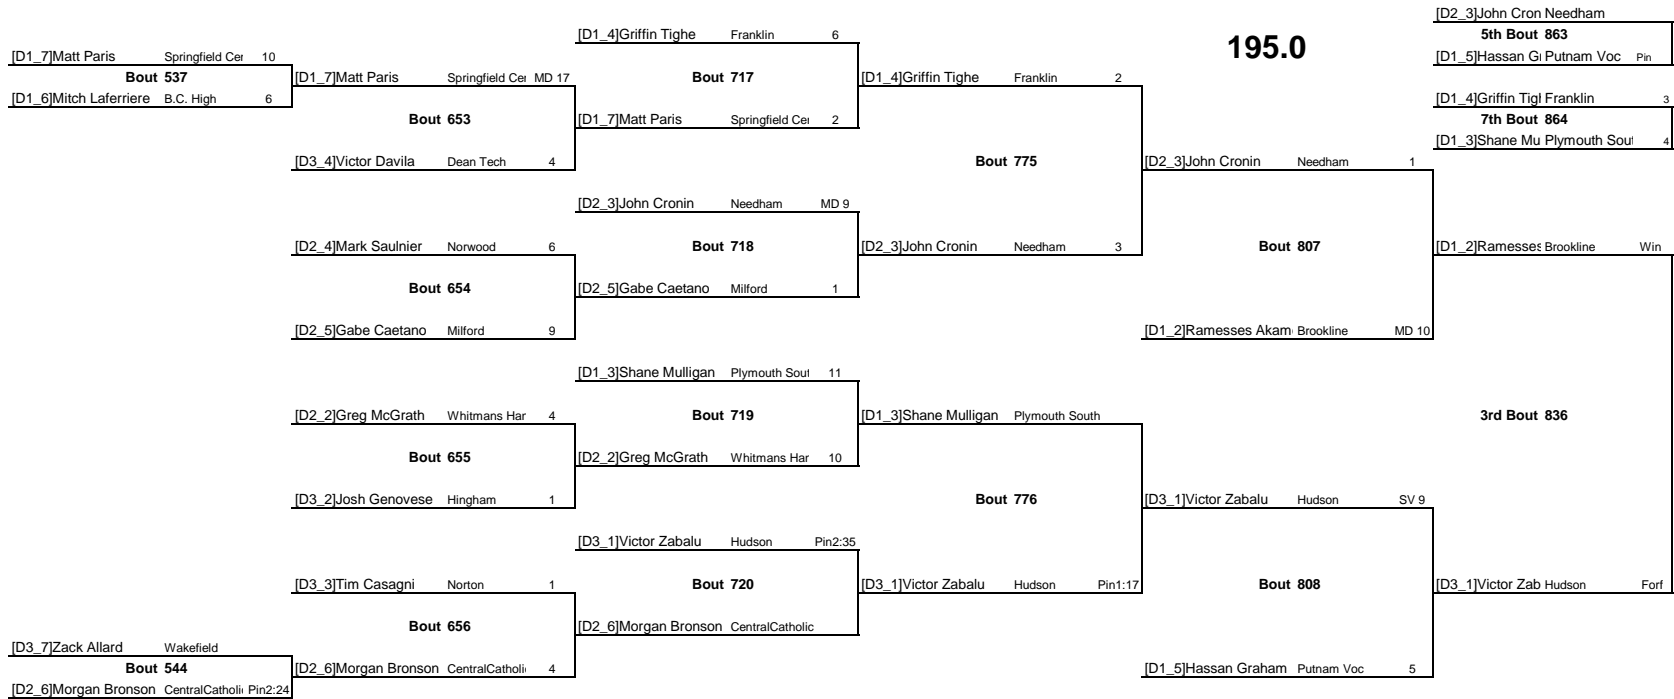

Wednesday 01:50 PM

120.0

Wednesday 01:52 PM

120.0

Wednesday 01:54 PM

Wednesday 01:56 PM

126.0

Wednesday 02:06 PM

Wednesday 02:10 PM

Wednesday 01:34 PM

220.0