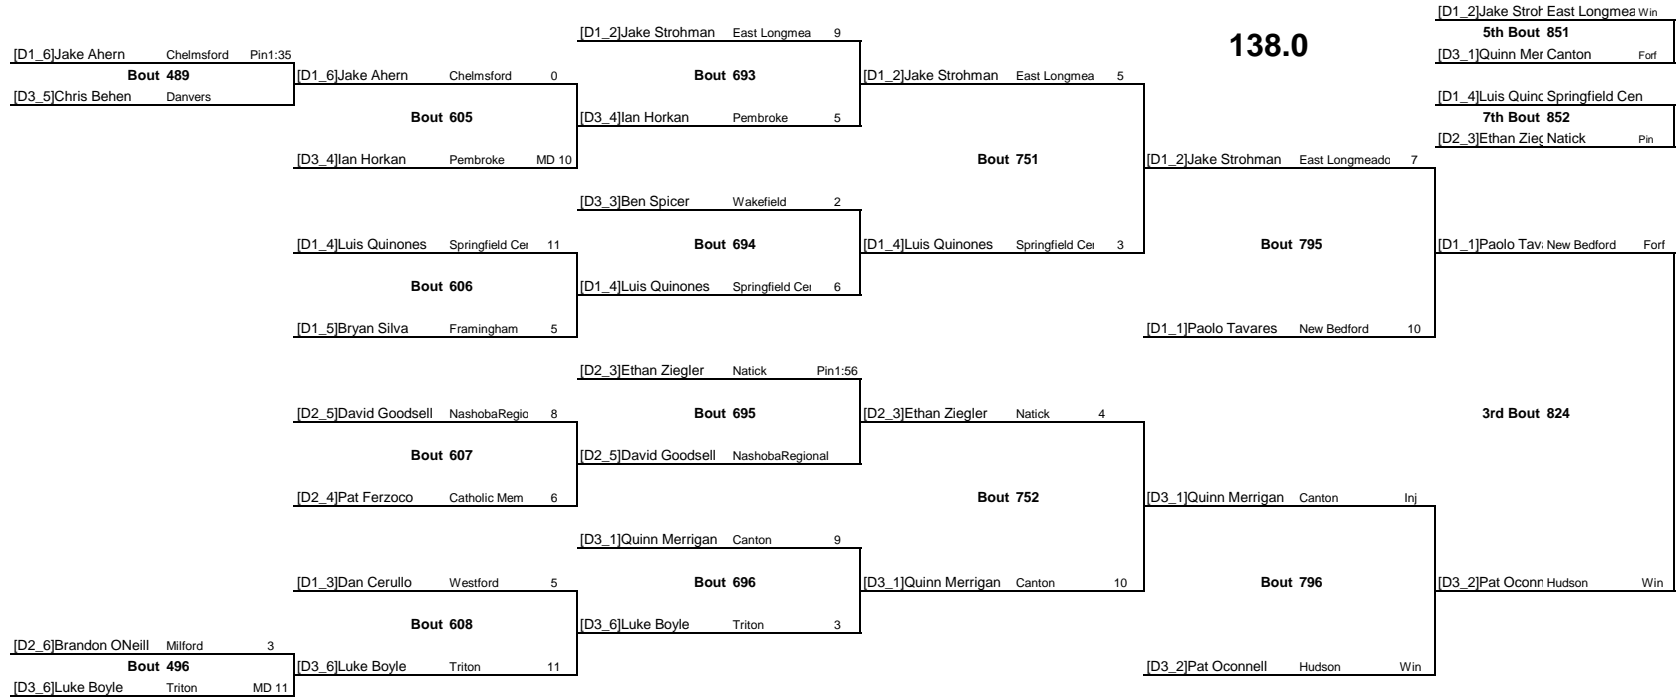

Wednesday 01:50 PM

120.0

Wednesday 01:52 PM

120.0

Wednesday 01:54 PM

Wednesday 01:56 PM

126.0

Wednesday 02:06 PM

Wednesday 02:10 PM

Wednesday 01:34 PM

220.0