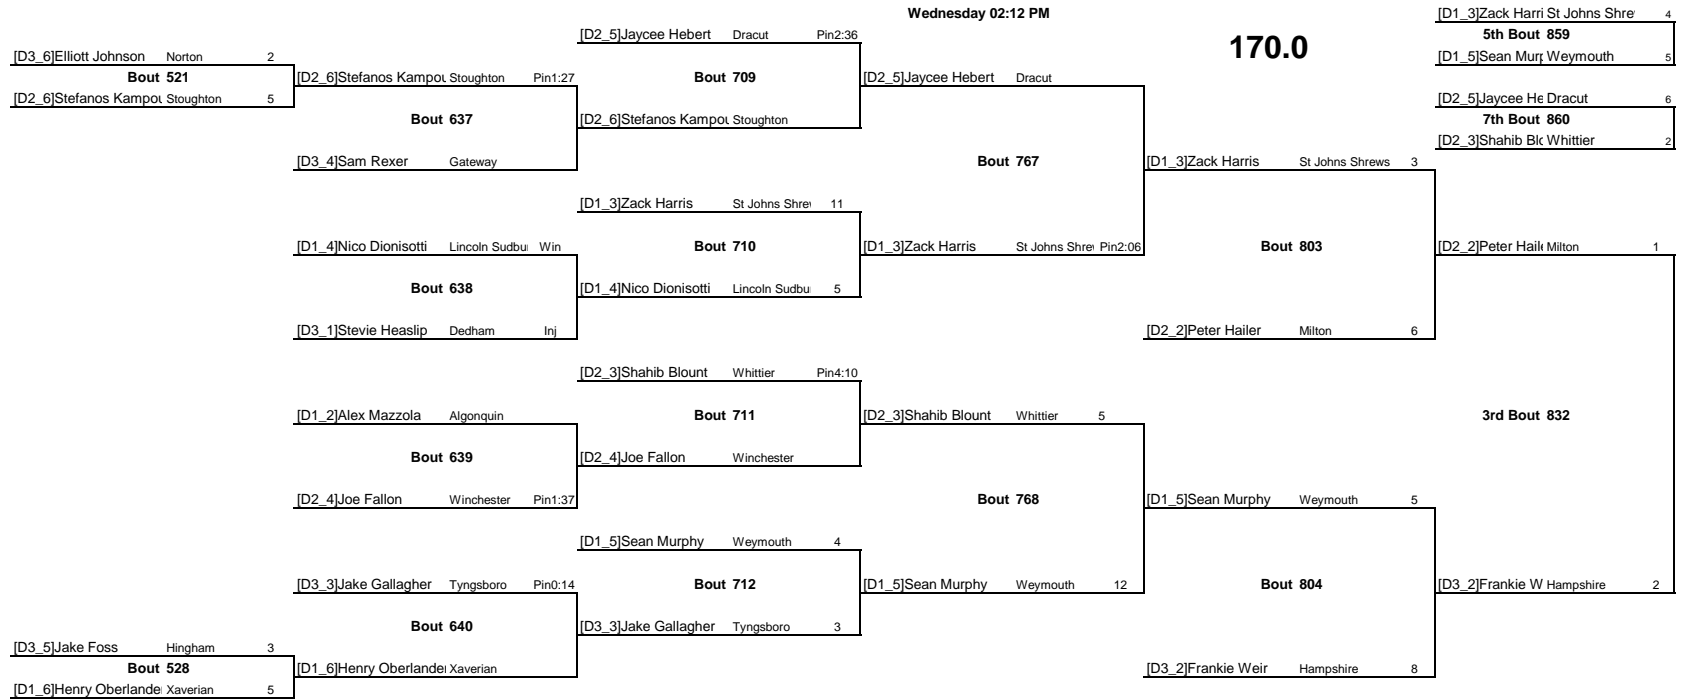

Wednesday 01:50 PM

120.0

Wednesday 01:52 PM

120.0

Wednesday 01:54 PM

Wednesday 01:56 PM

126.0

Wednesday 02:06 PM

Wednesday 02:10 PM

Wednesday 01:34 PM

220.0