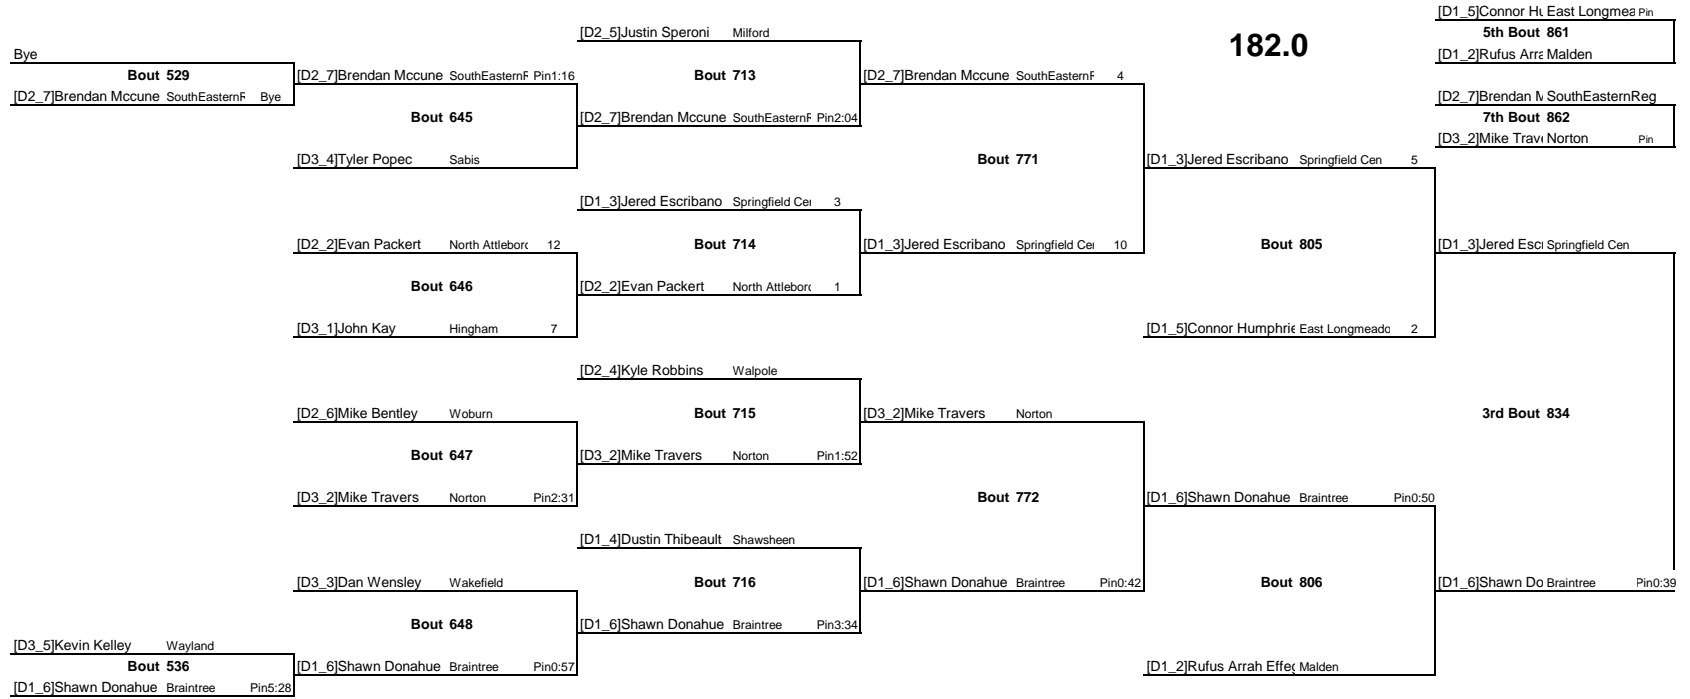

Wednesday 01:50 PM

120.0

Wednesday 01:52 PM

120.0

Wednesday 01:54 PM

Wednesday 01:56 PM

126.0

Wednesday 02:06 PM

Wednesday 02:10 PM

Wednesday 01:34 PM

220.0