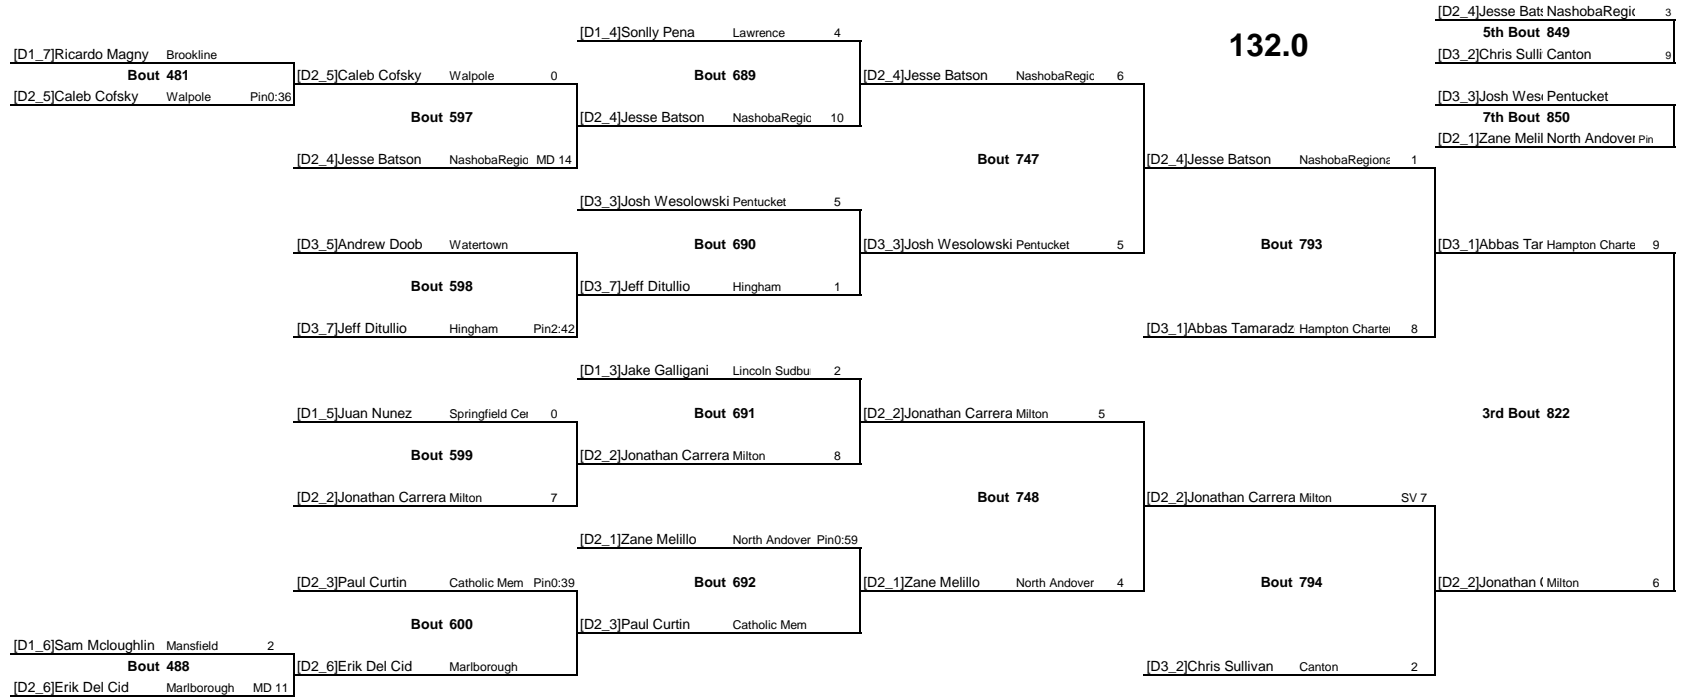

Wednesday 01:50 PM

120.0

Wednesday 01:52 PM

120.0

Wednesday 01:54 PM

Wednesday 01:56 PM

126.0

Wednesday 02:06 PM

Wednesday 02:10 PM

Wednesday 01:34 PM

220.0