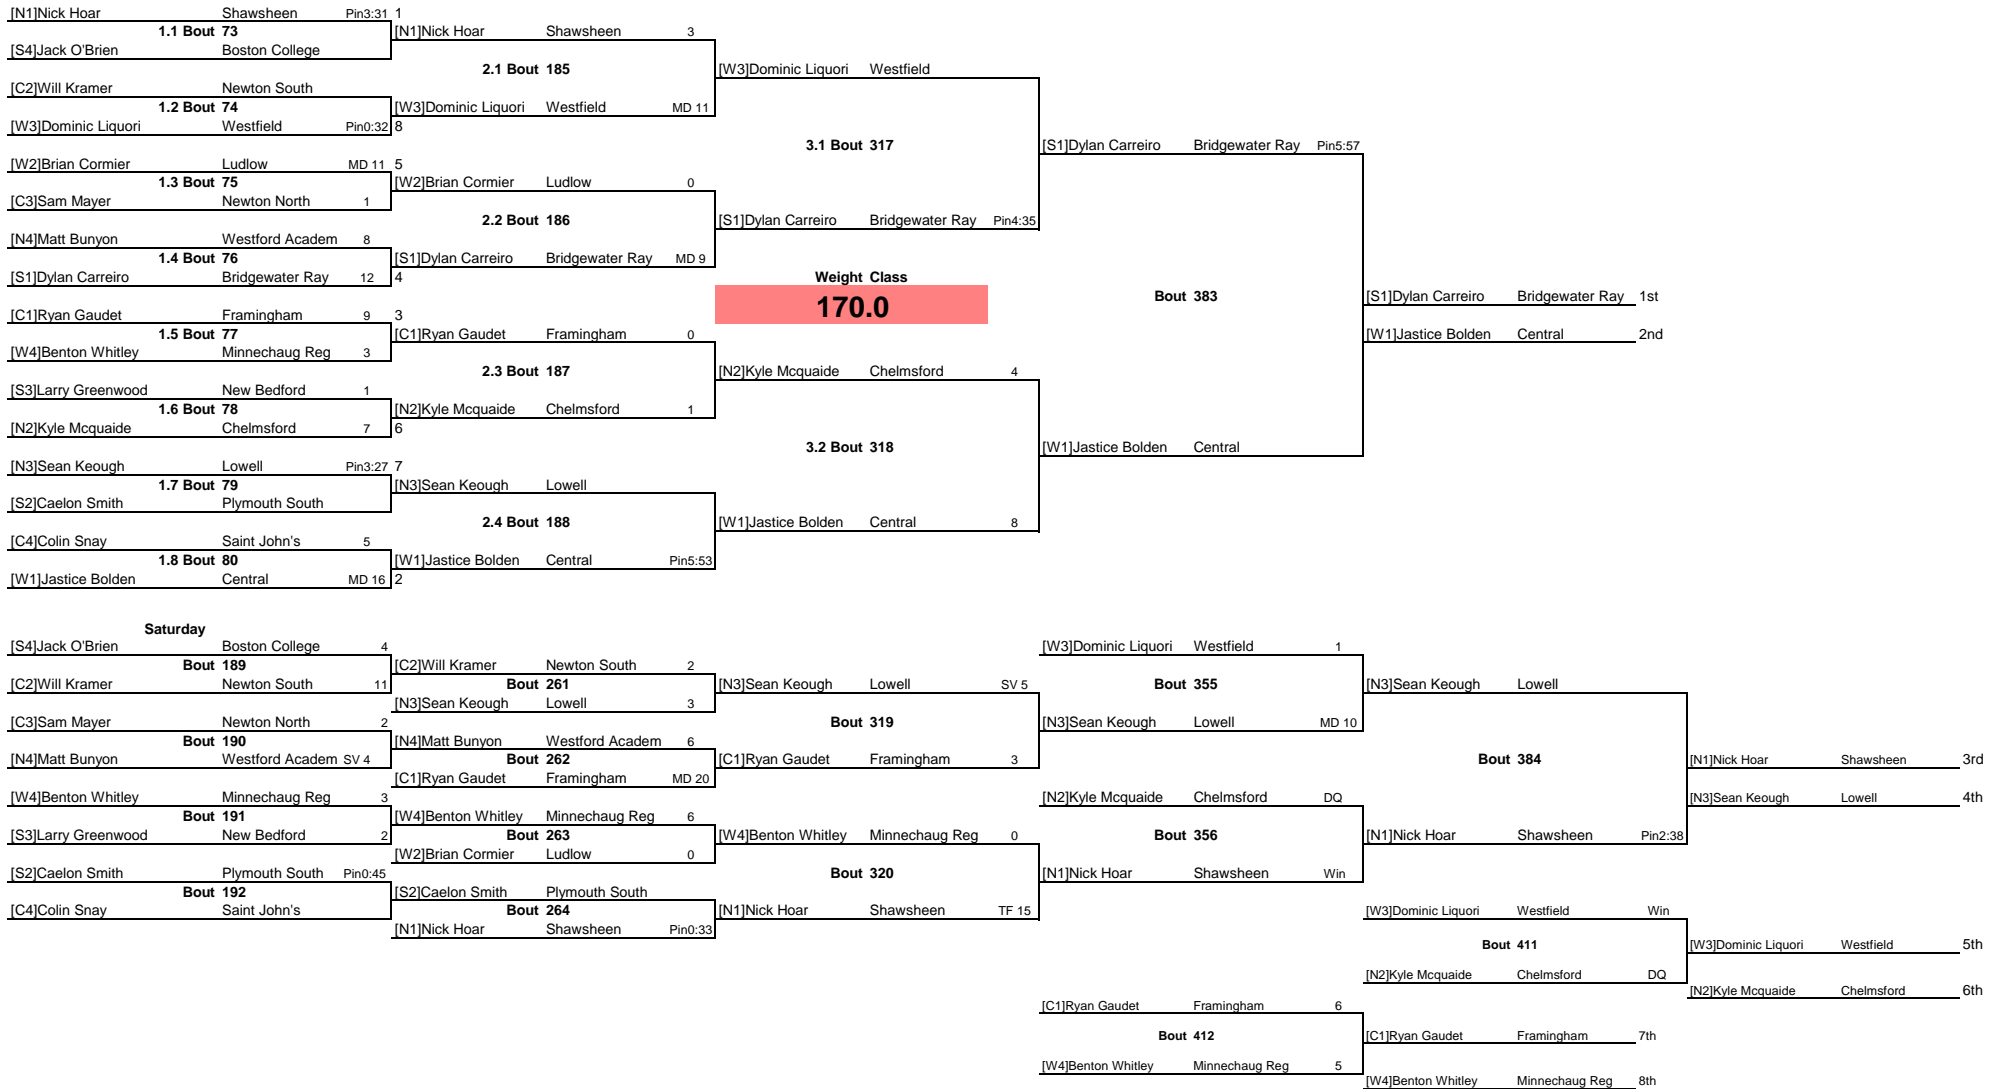

Note: All TIMES are ESTIMATES ONLY

2014 MIAA Division 1 State Tournament