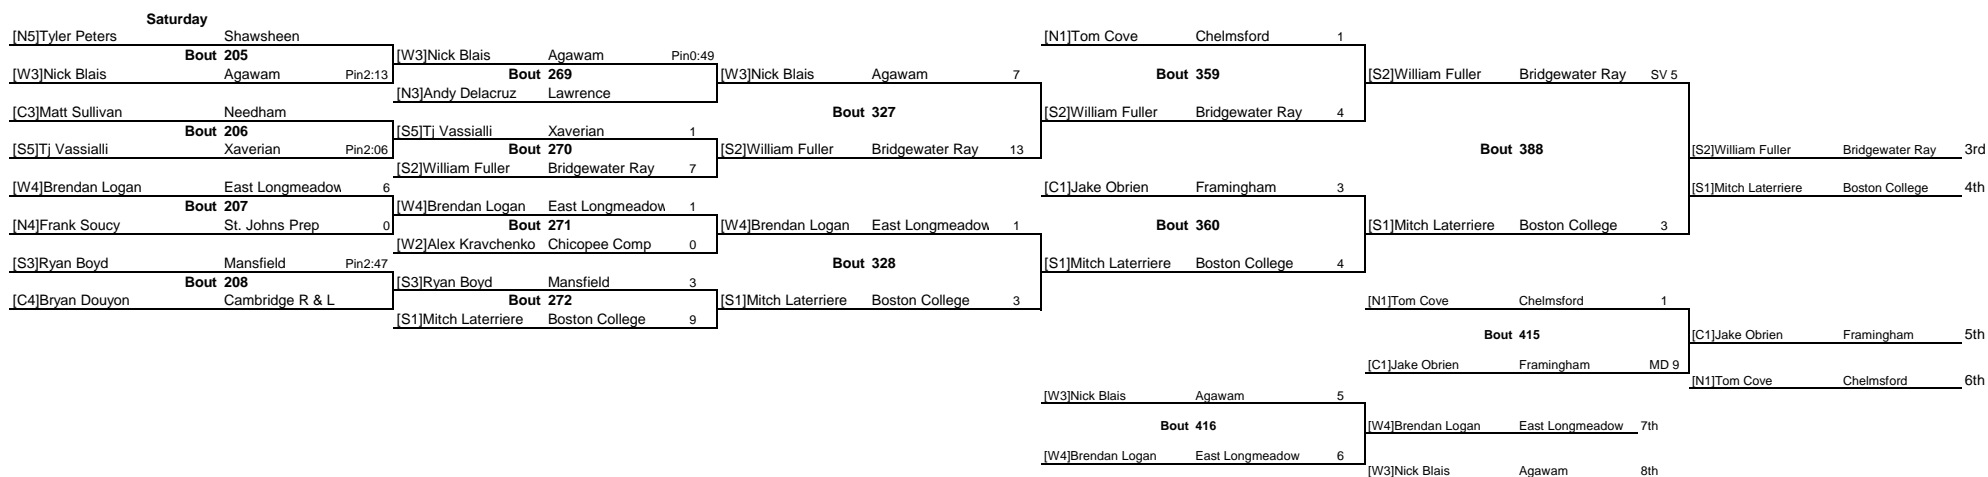

2014 MIAA Division 1 State Tournament

Note: All TIMES are ESTIMATES ONLY

2014 MIAA Division 1 State Tournament

Note: All TIMES are ESTIMATES ONLY

2014 MIAA Division 1 State Tournament

2014 MIAA Division 1 State Tournament

Note: All TIMES are ESTIMATES ONLY

2014 MIAA Division 1 State Tournament

Note: All TIMES are ESTIMATES ONLY

2014 MIAA Division 1 State Tournament