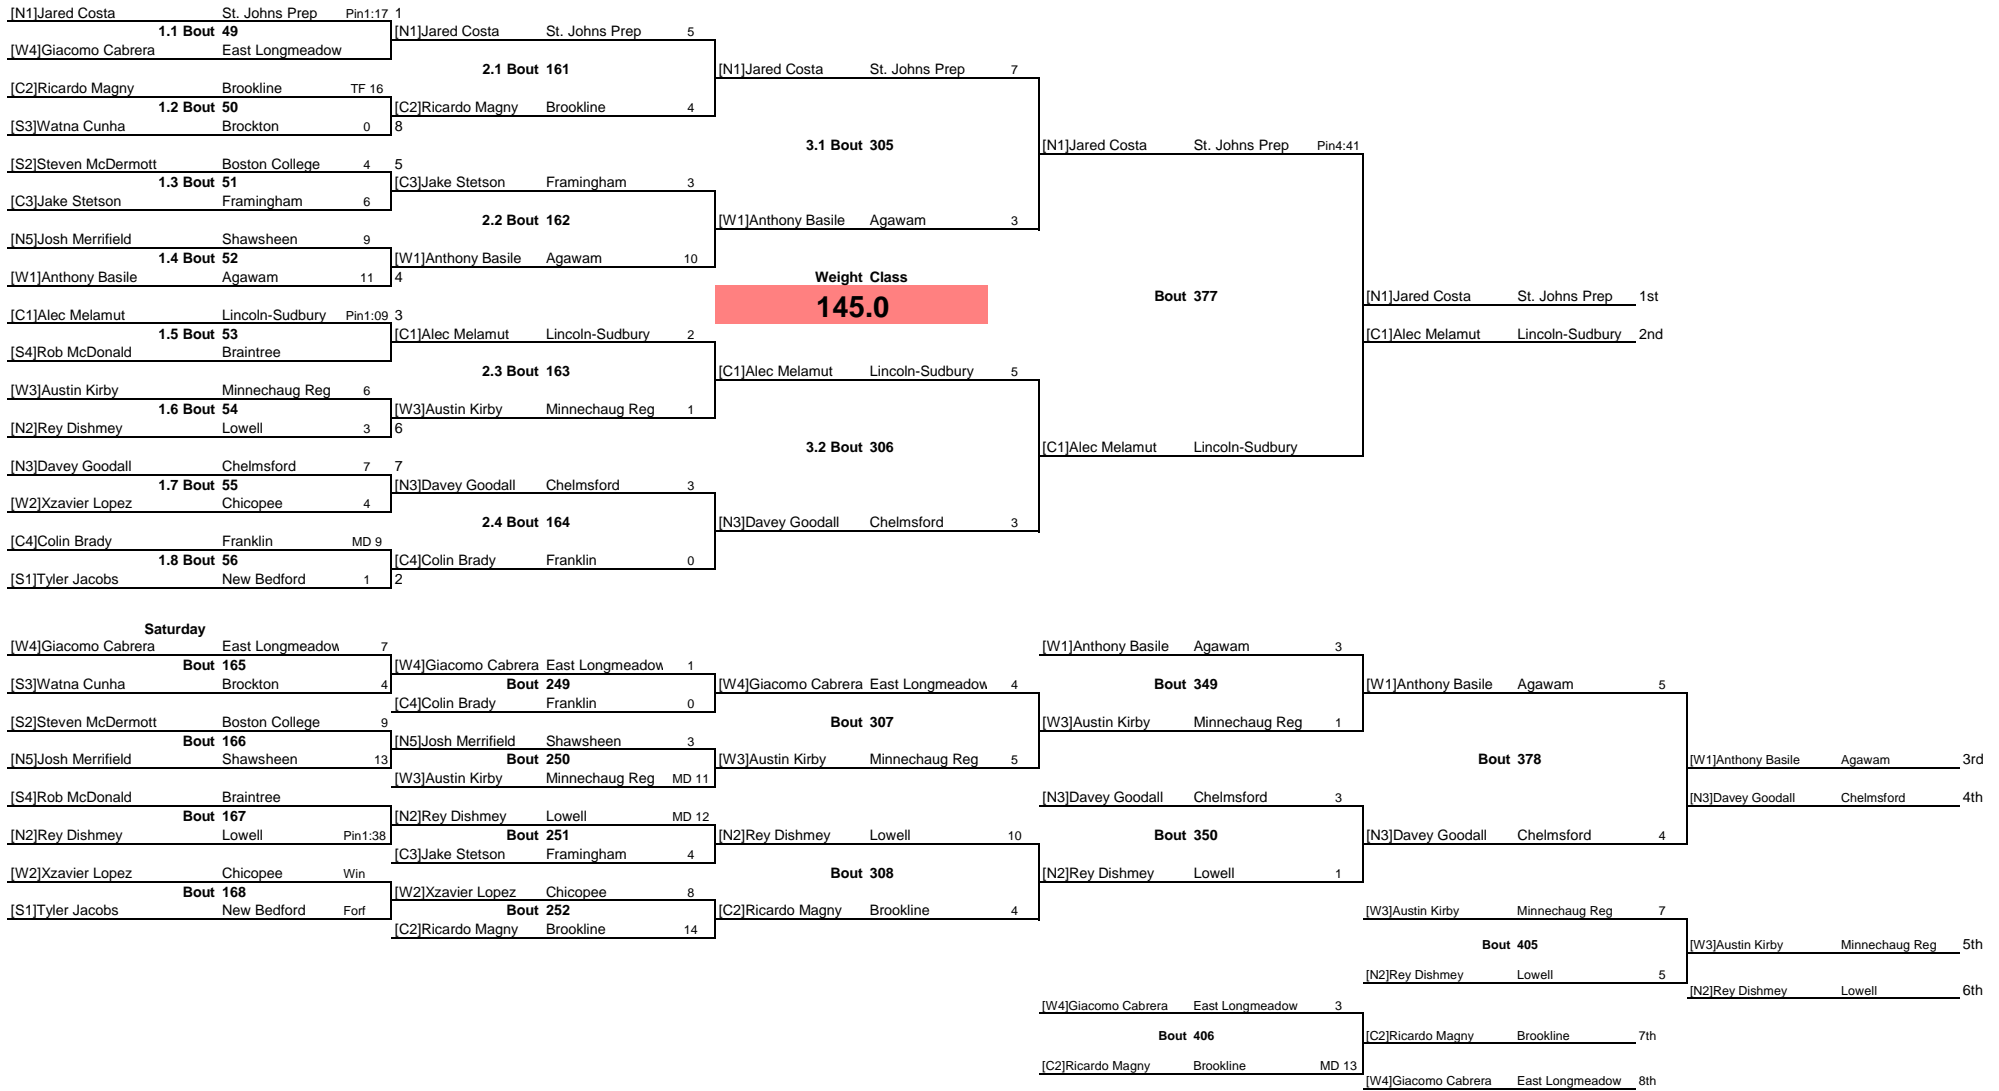

Note: All TIMES are ESTIMATES ONLY

2014 MIAA Division 1 State Tournament