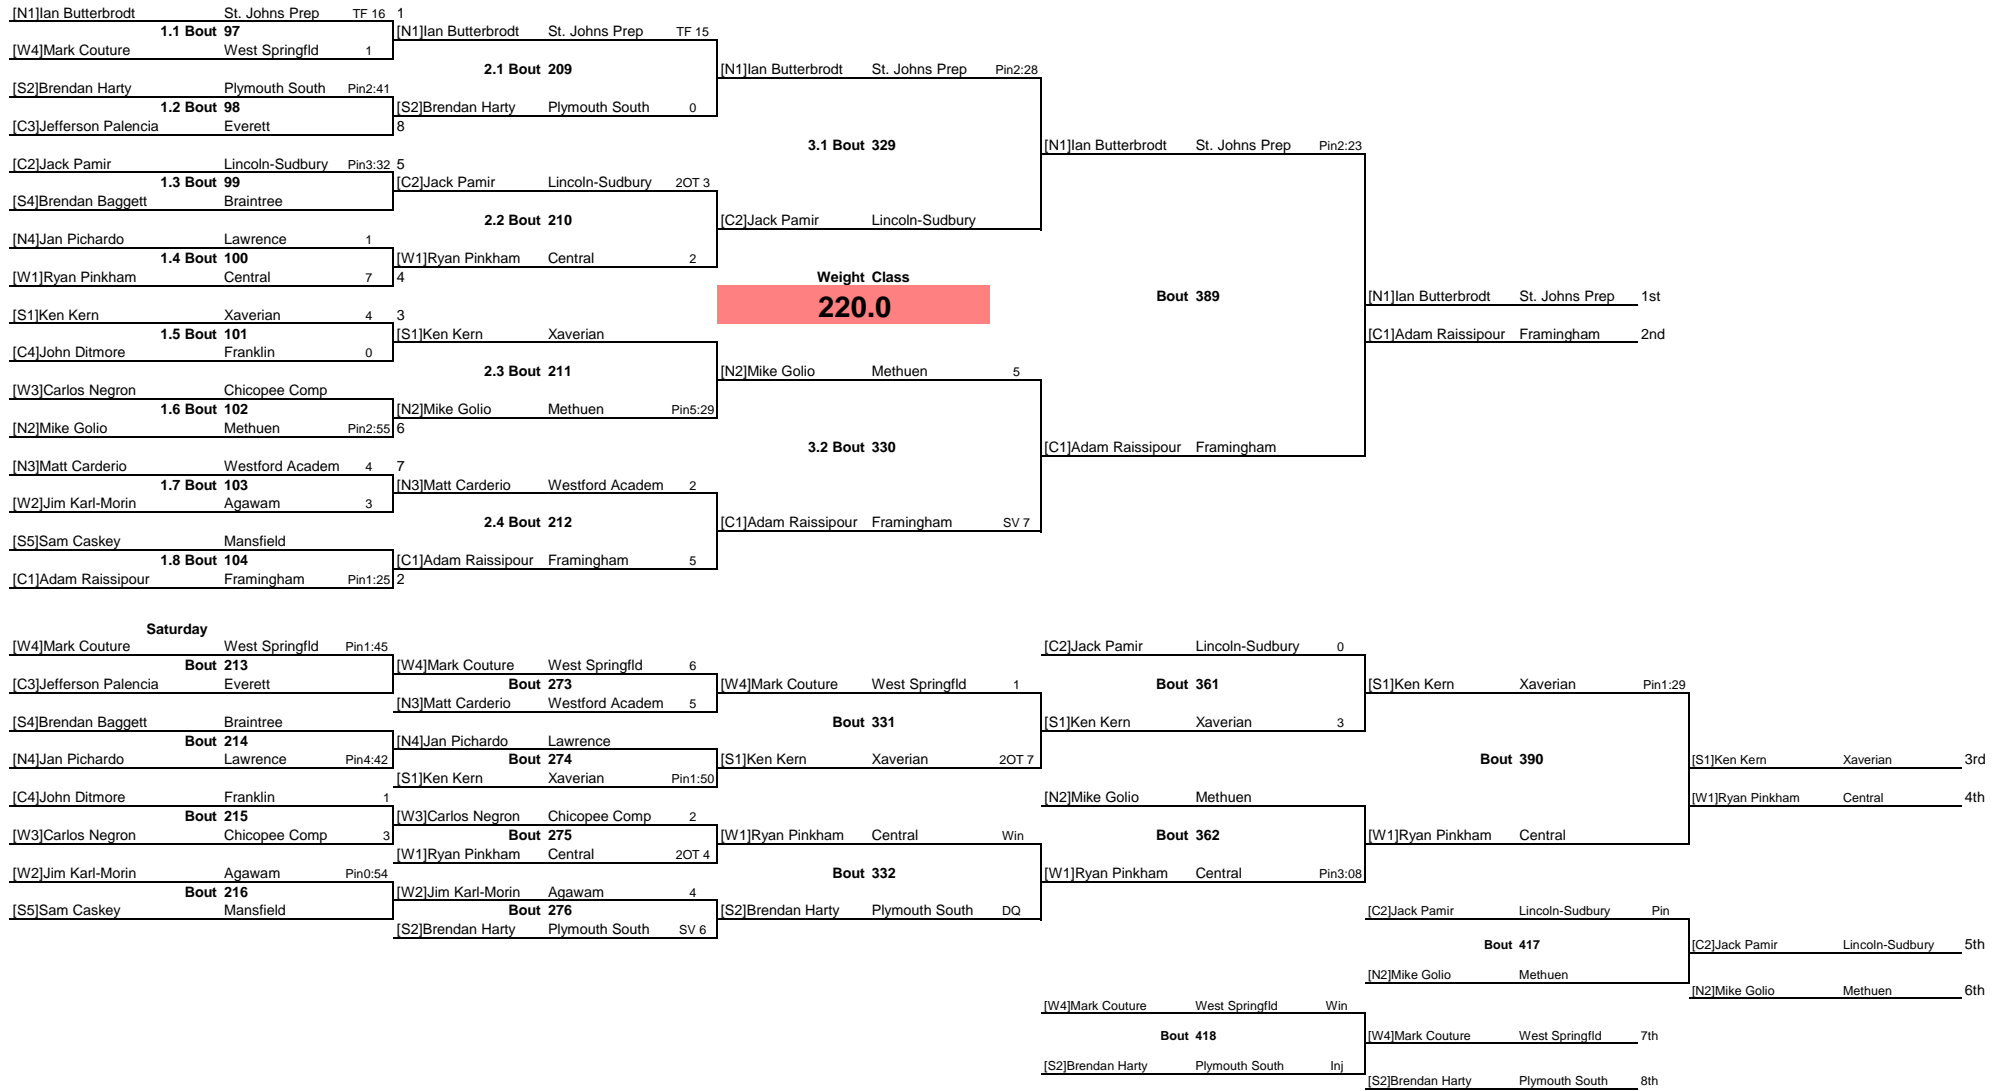

Note: All TIMES are ESTIMATES ONLY

2014 MIAA Division 1 State Tournament