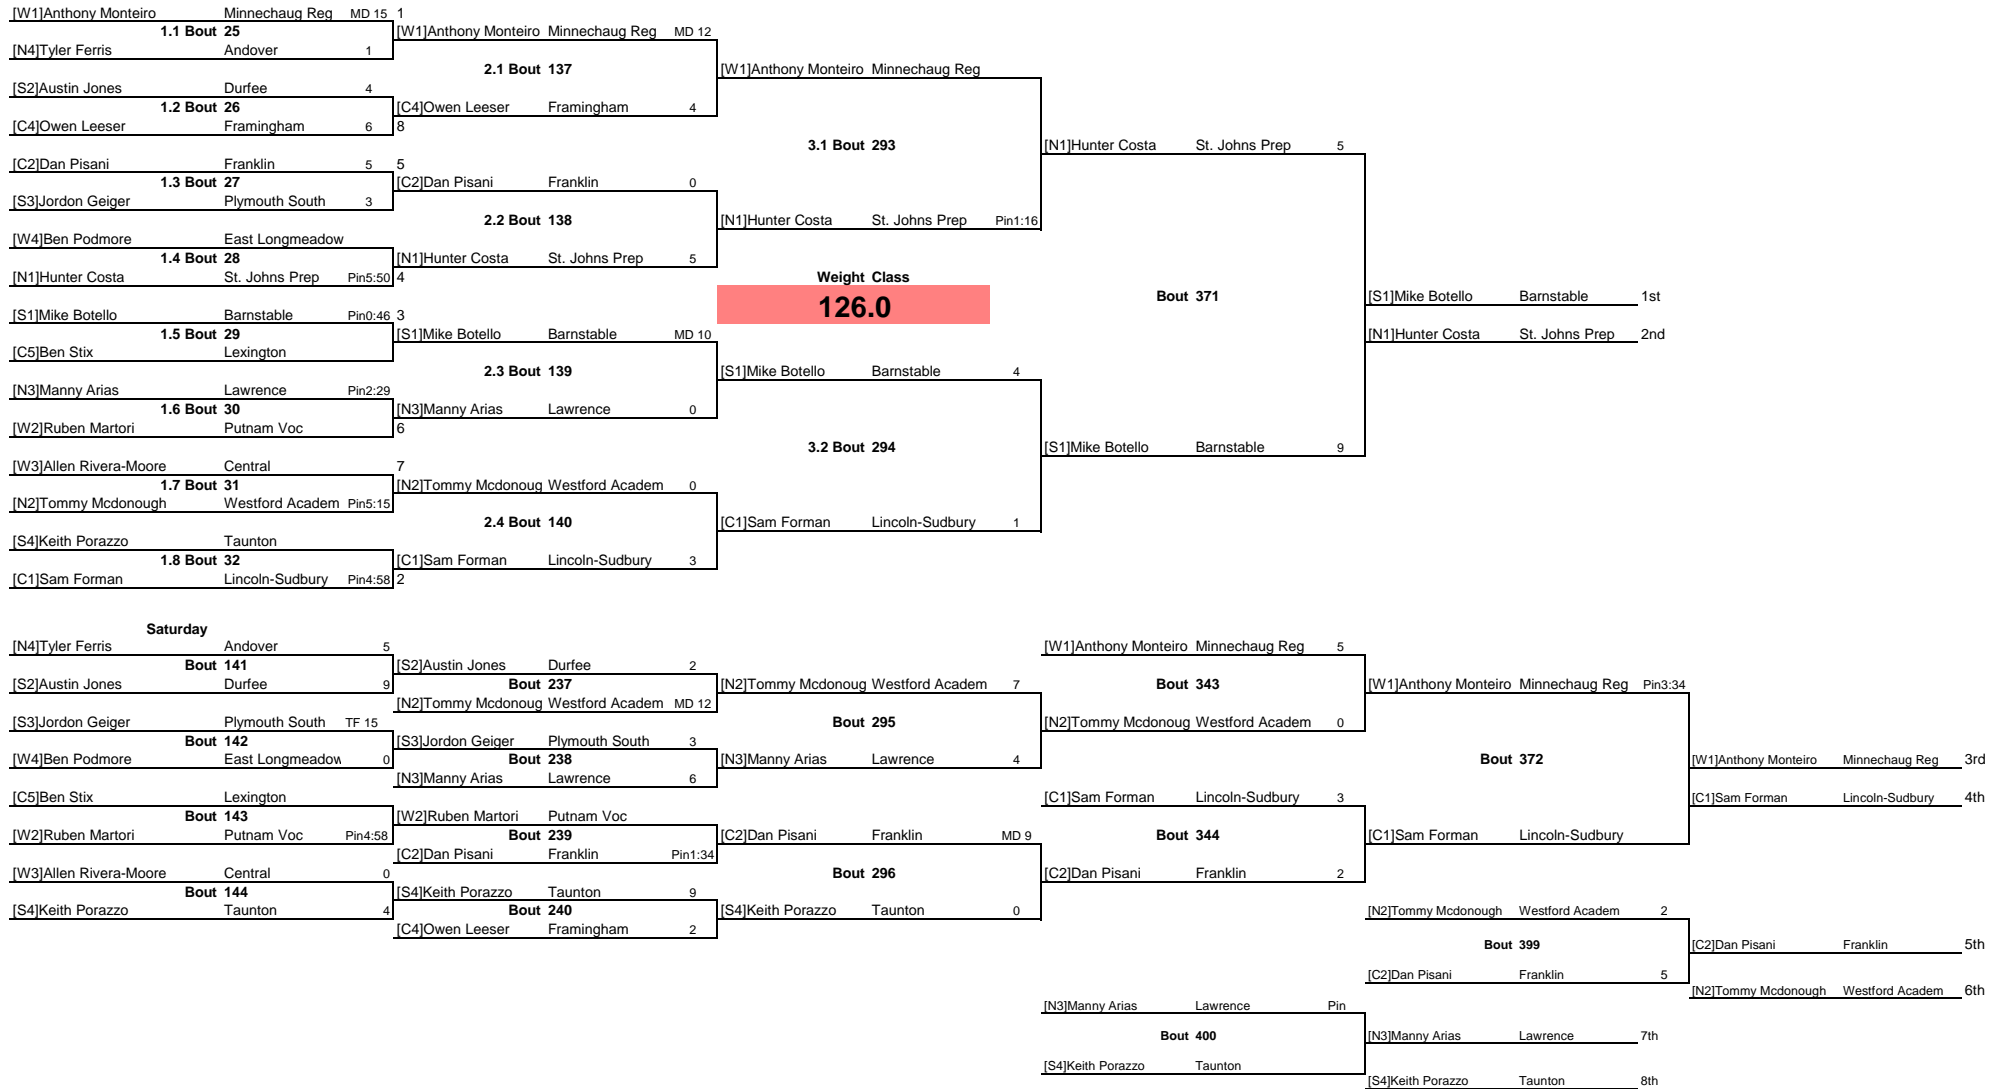

Note: All TIMES are ESTIMATES ONLY

2014 MIAA Division 1 State Tournament

Note: All TIMES are ESTIMATES ONLY

2014 MIAA Division 1 State Tournament

2014 MIAA Division 1 State Tournament

Note: All TIMES are ESTIMATES ONLY