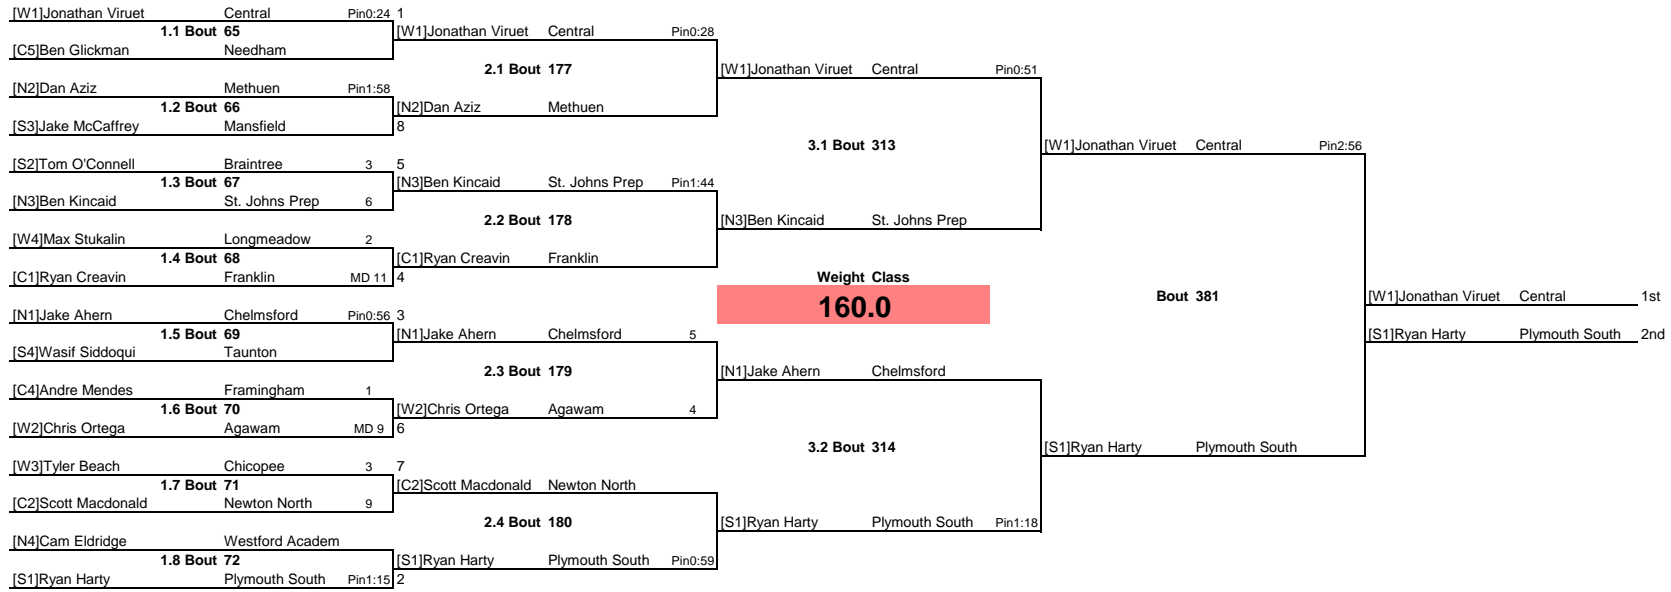

Note: All TIMES are ESTIMATES ONLY

2014 MIAA Division 1 State Tournament