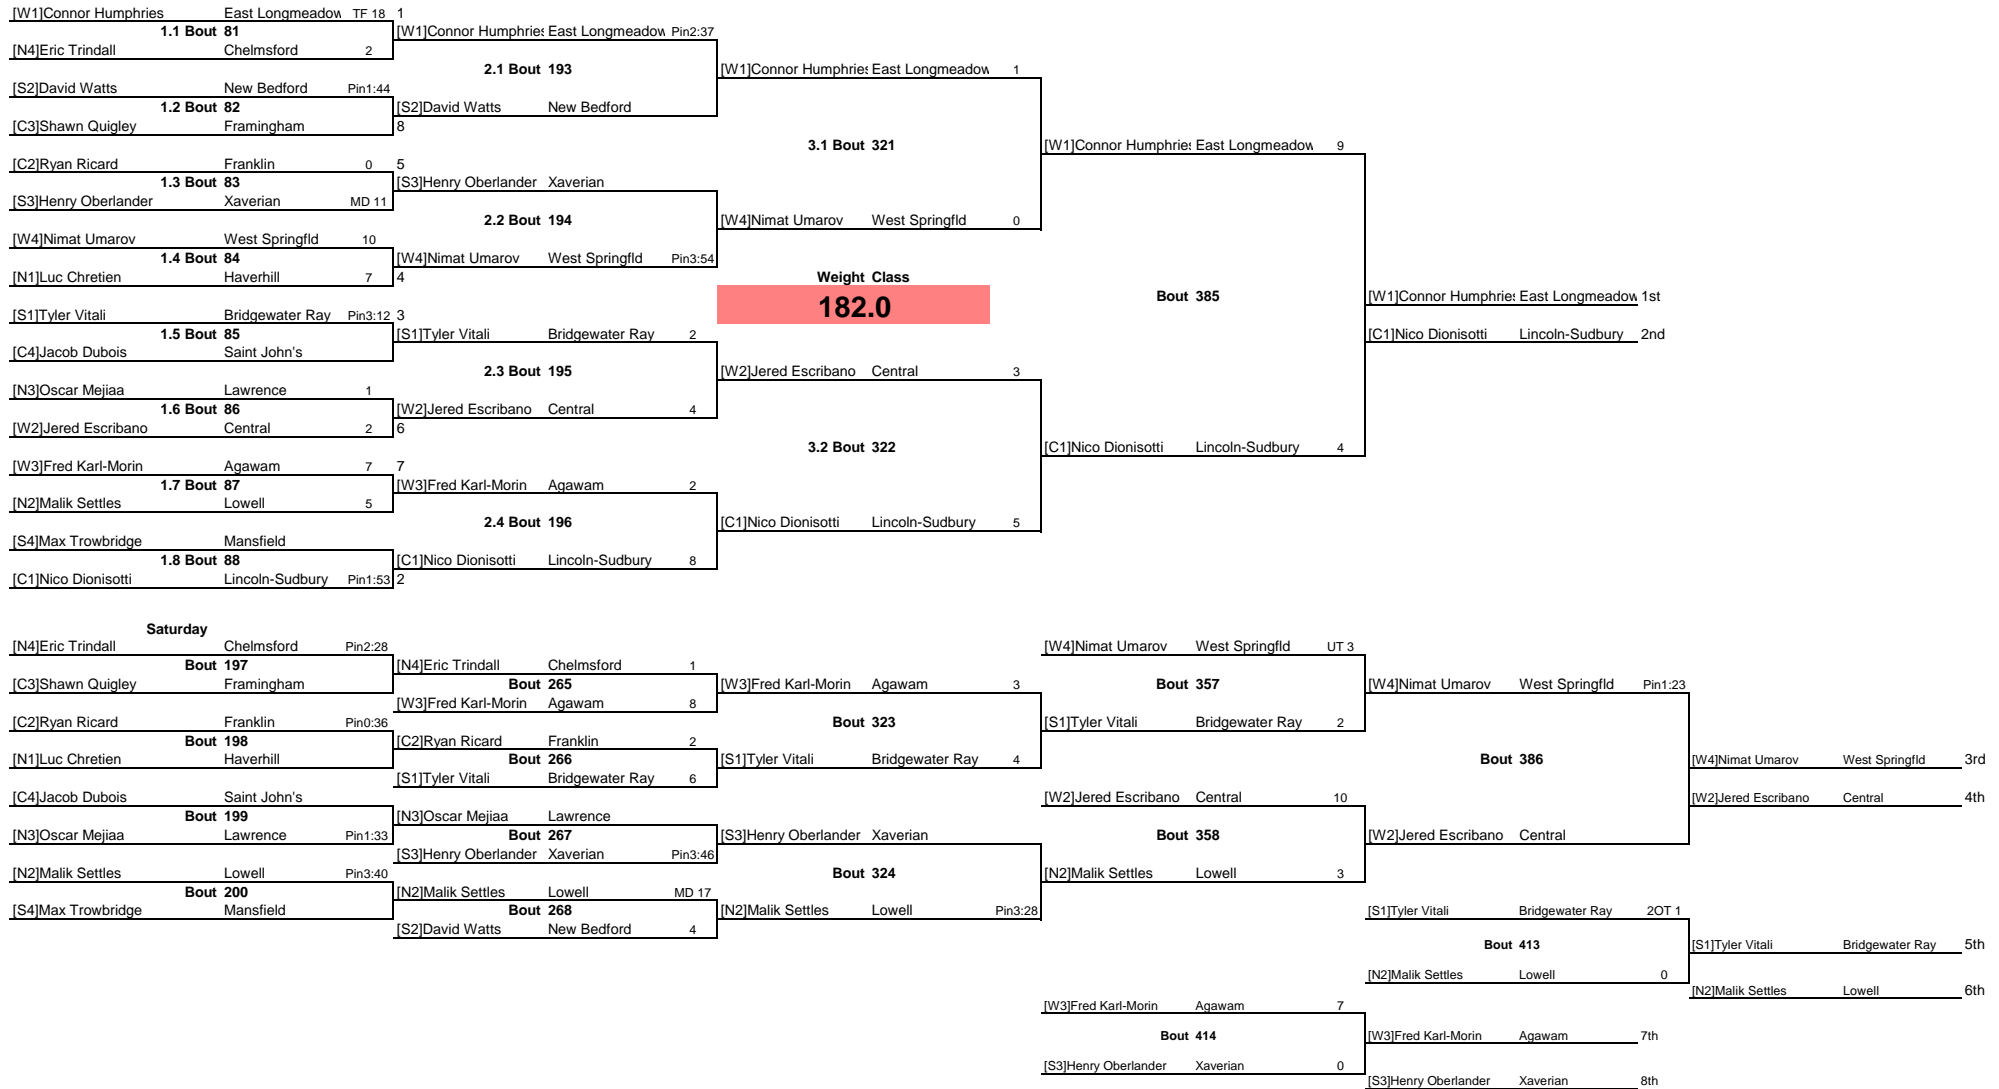

2014 MIAA Division 1 State Tournament

Note: All TIMES are ESTIMATES ONLY

2014 MIAA Division 1 State Tournament

Note: All TIMES are ESTIMATES ONLY

2014 MIAA Division 1 State Tournament

2014 MIAA Division 1 State Tournament