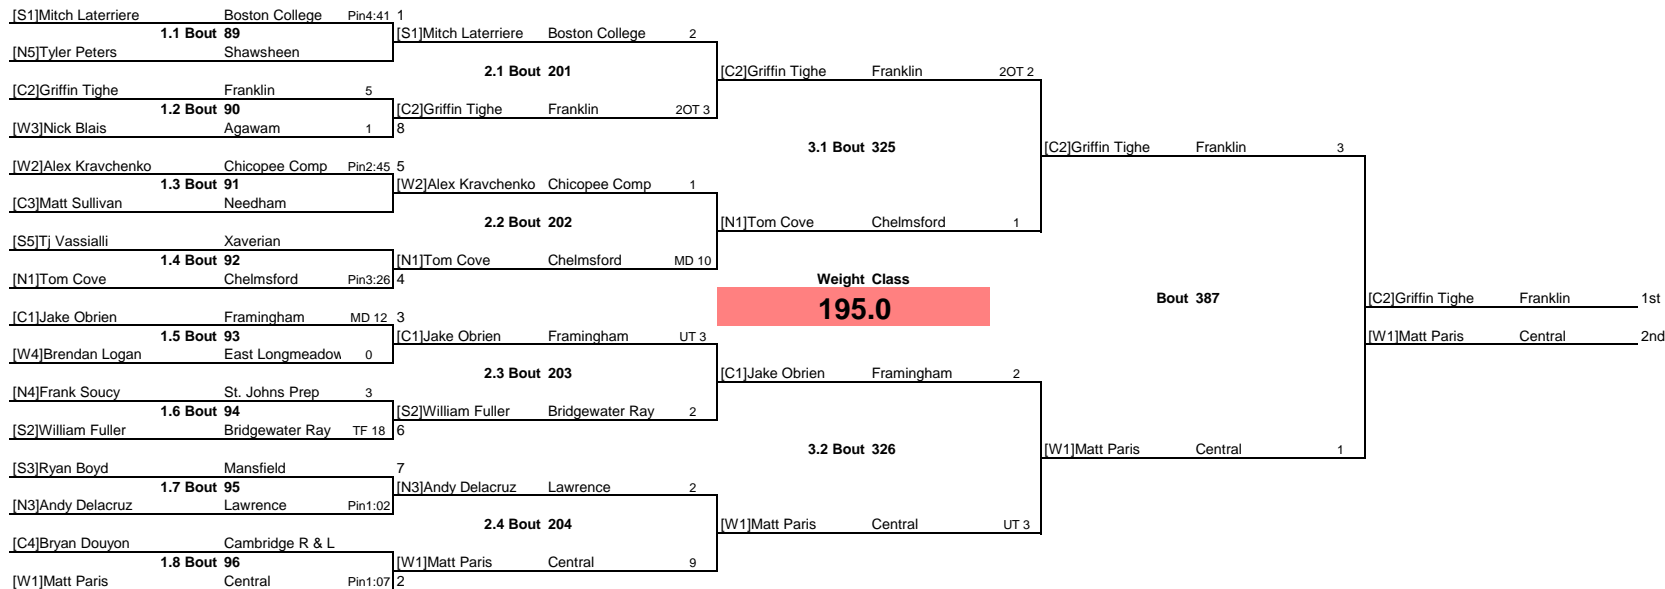

2014 MIAA Division 1 State Tournament

Note: All TIMES are ESTIMATES ONLY

2014 MIAA Division 1 State Tournament

Note: All TIMES are ESTIMATES ONLY

2014 MIAA Division 1 State Tournament

2014 MIAA Division 1 State Tournament

Note: All TIMES are ESTIMATES ONLY

2014 MIAA Division 1 State Tournament

Note: All TIMES are ESTIMATES ONLY

2014 MIAA Division 1 State Tournament