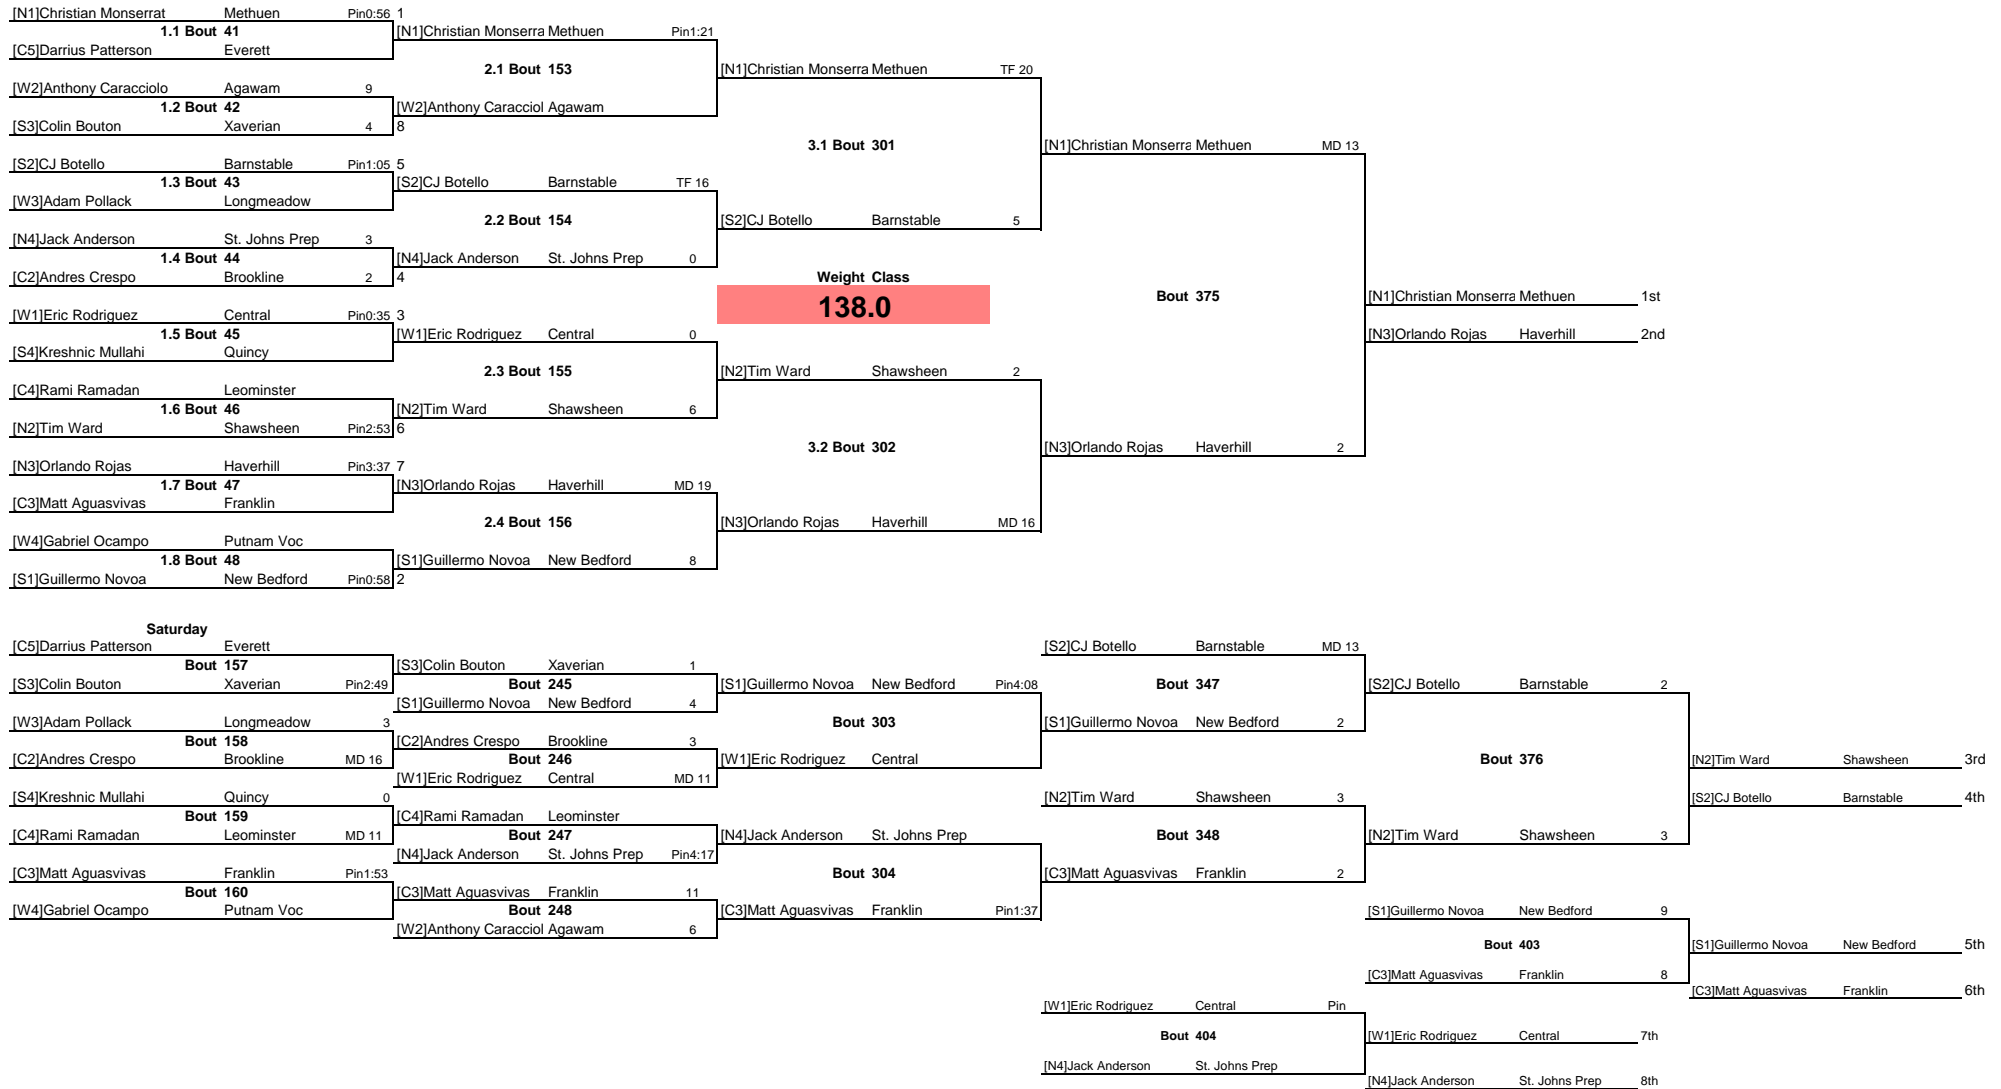

Note: All TIMES are ESTIMATES ONLY

2014 MIAA Division 1 State Tournament