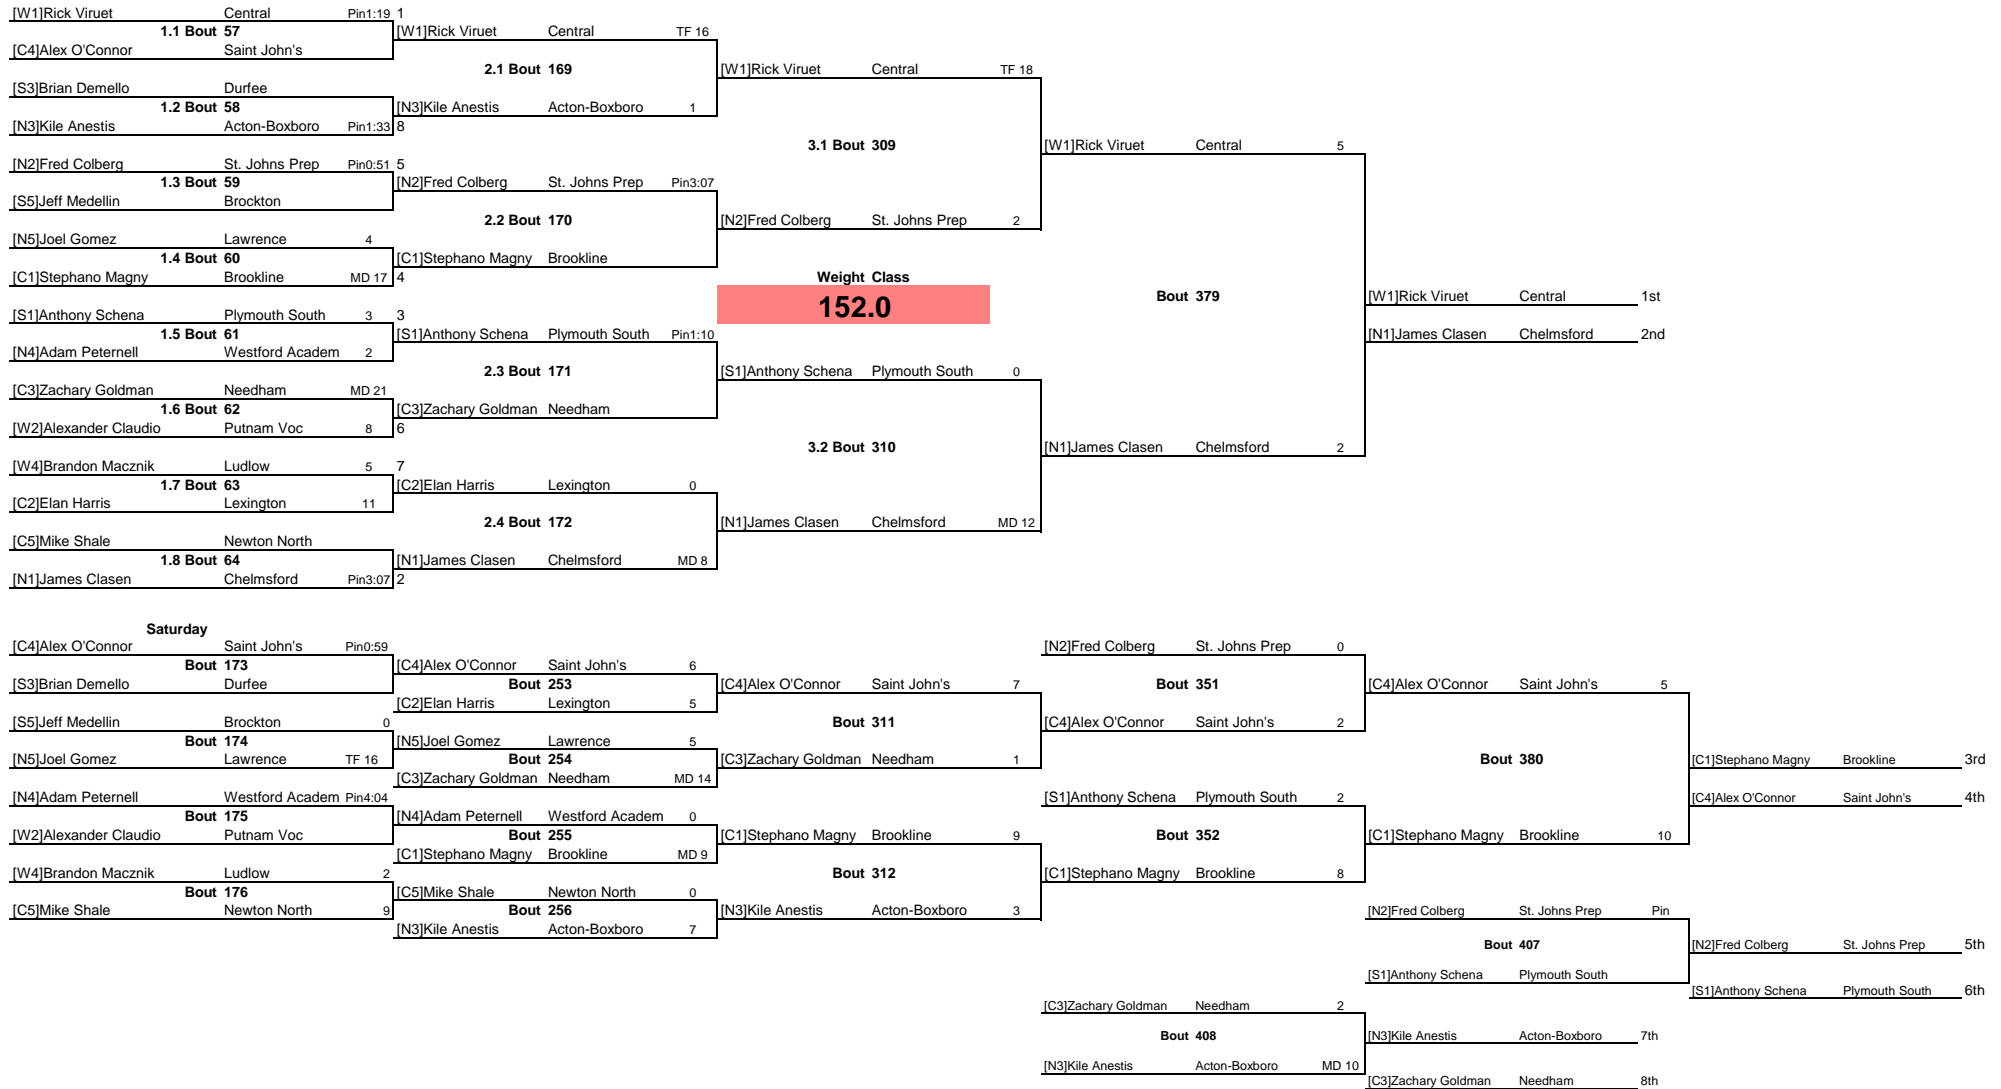

2014 MIAA Division 1 State Tournament

Note: All TIMES are ESTIMATES ONLY

2014 MIAA Division 1 State Tournament

Note: All TIMES are ESTIMATES ONLY

2014 MIAA Division 1 State Tournament

Note: All TIMES are ESTIMATES ONLY