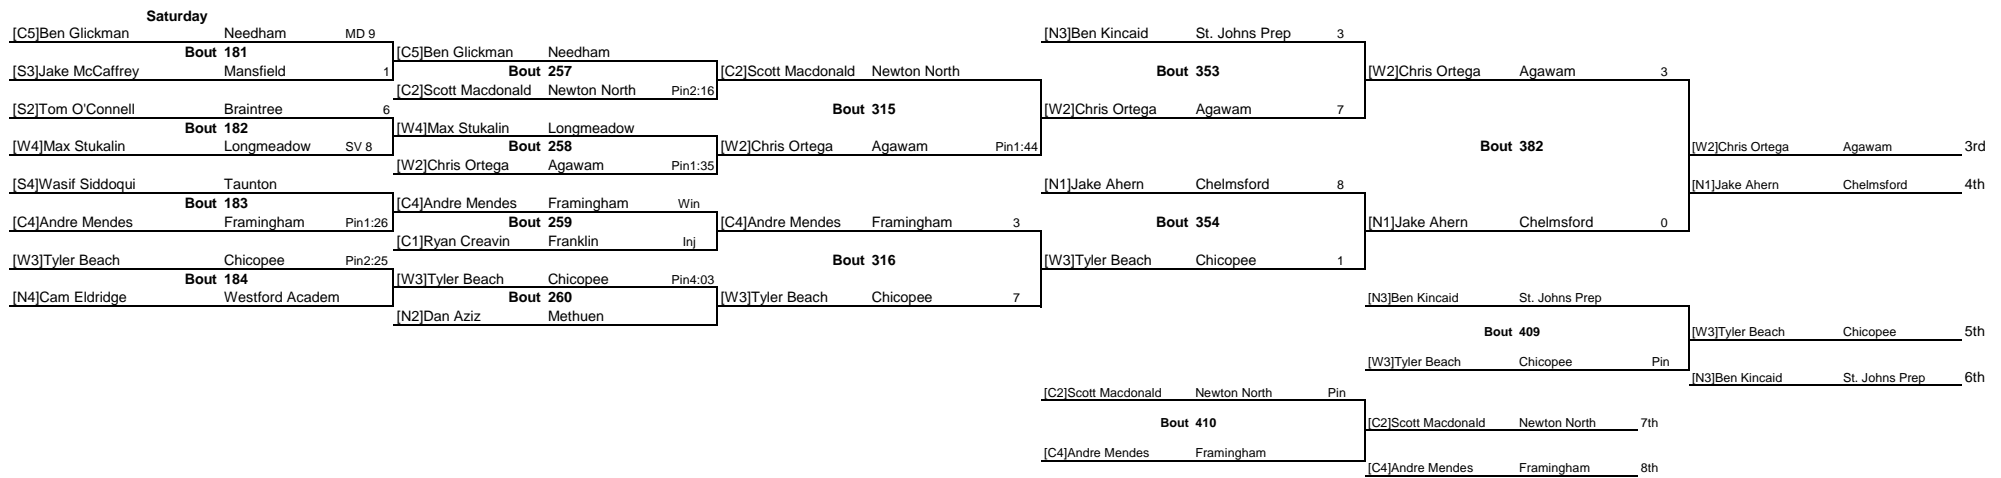

Note: All TIMES are ESTIMATES ONLY

2014 MIAA Division 1 State Tournament