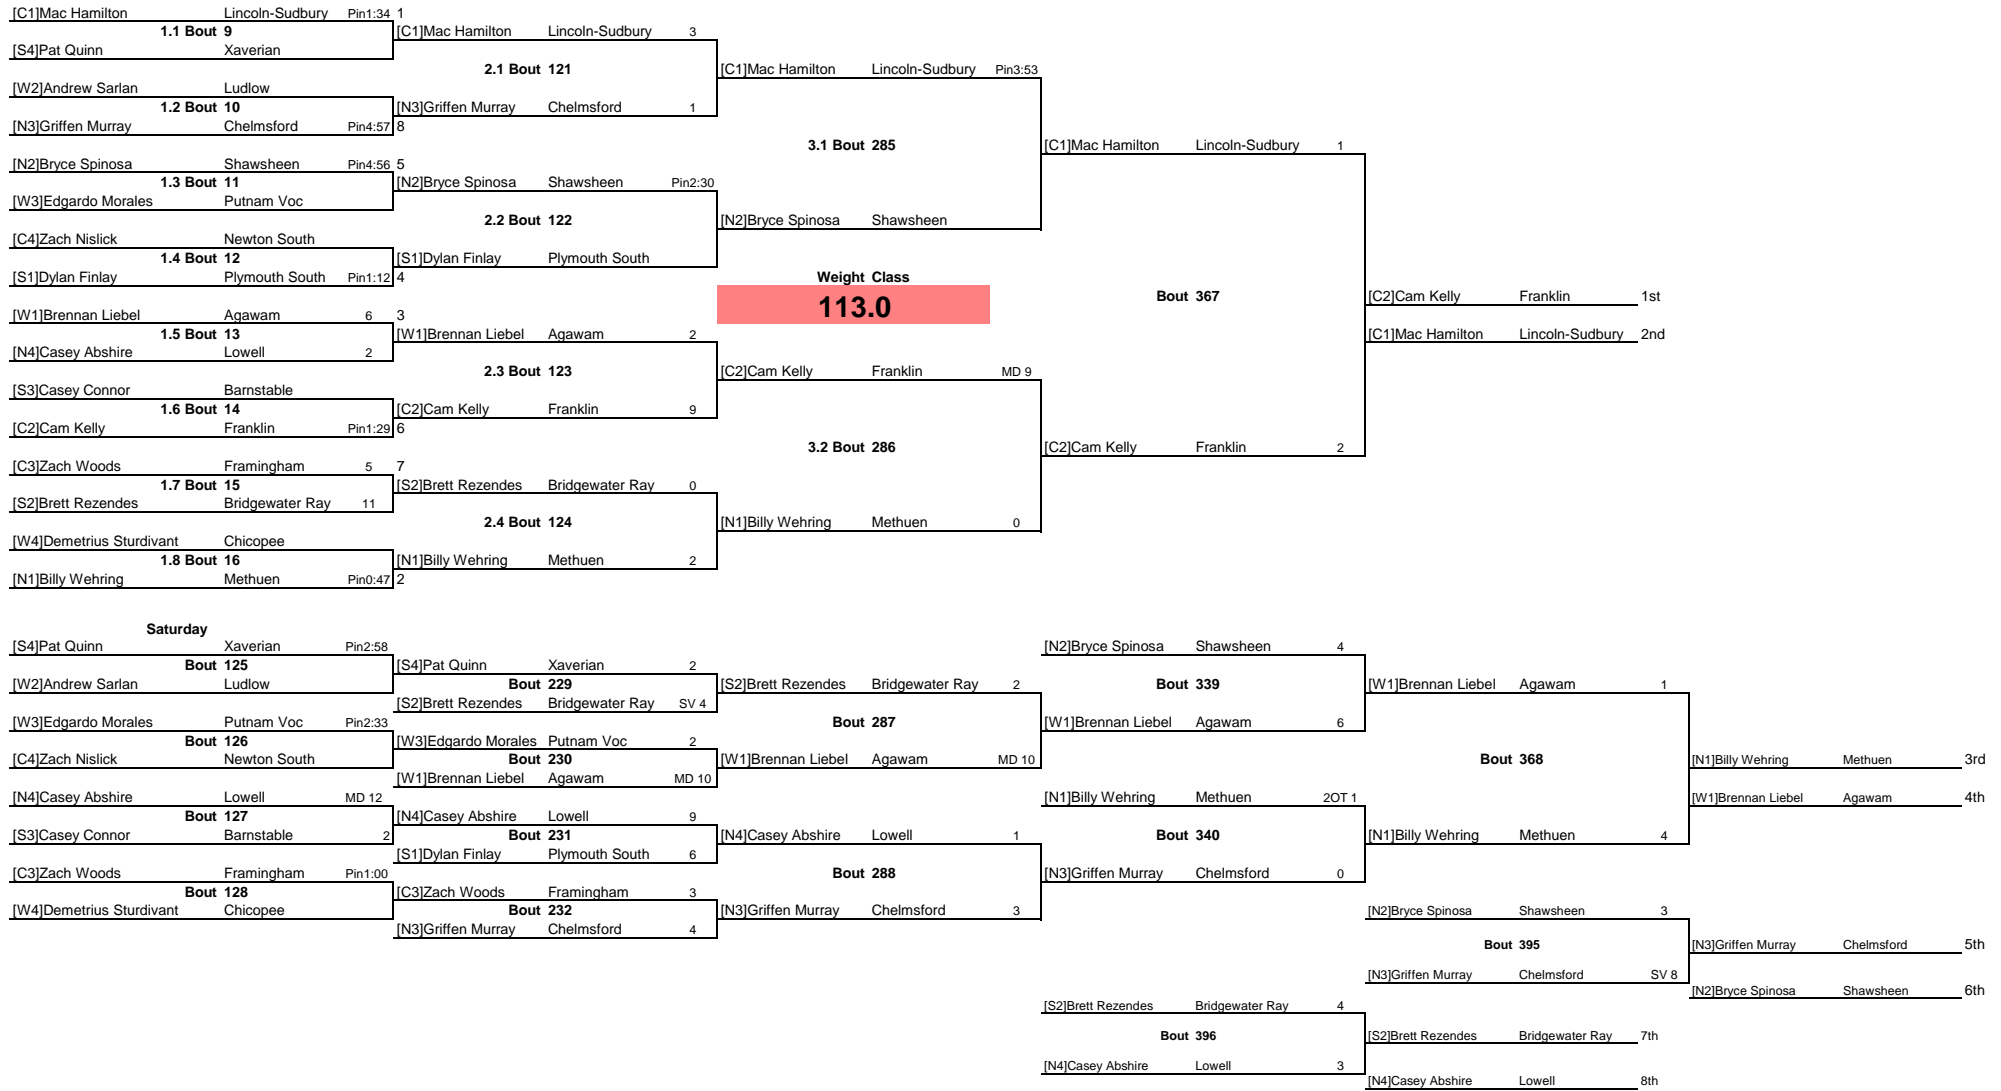

Note: All TIMES are ESTIMATES ONLY

2014 MIAA Division 1 State Tournament